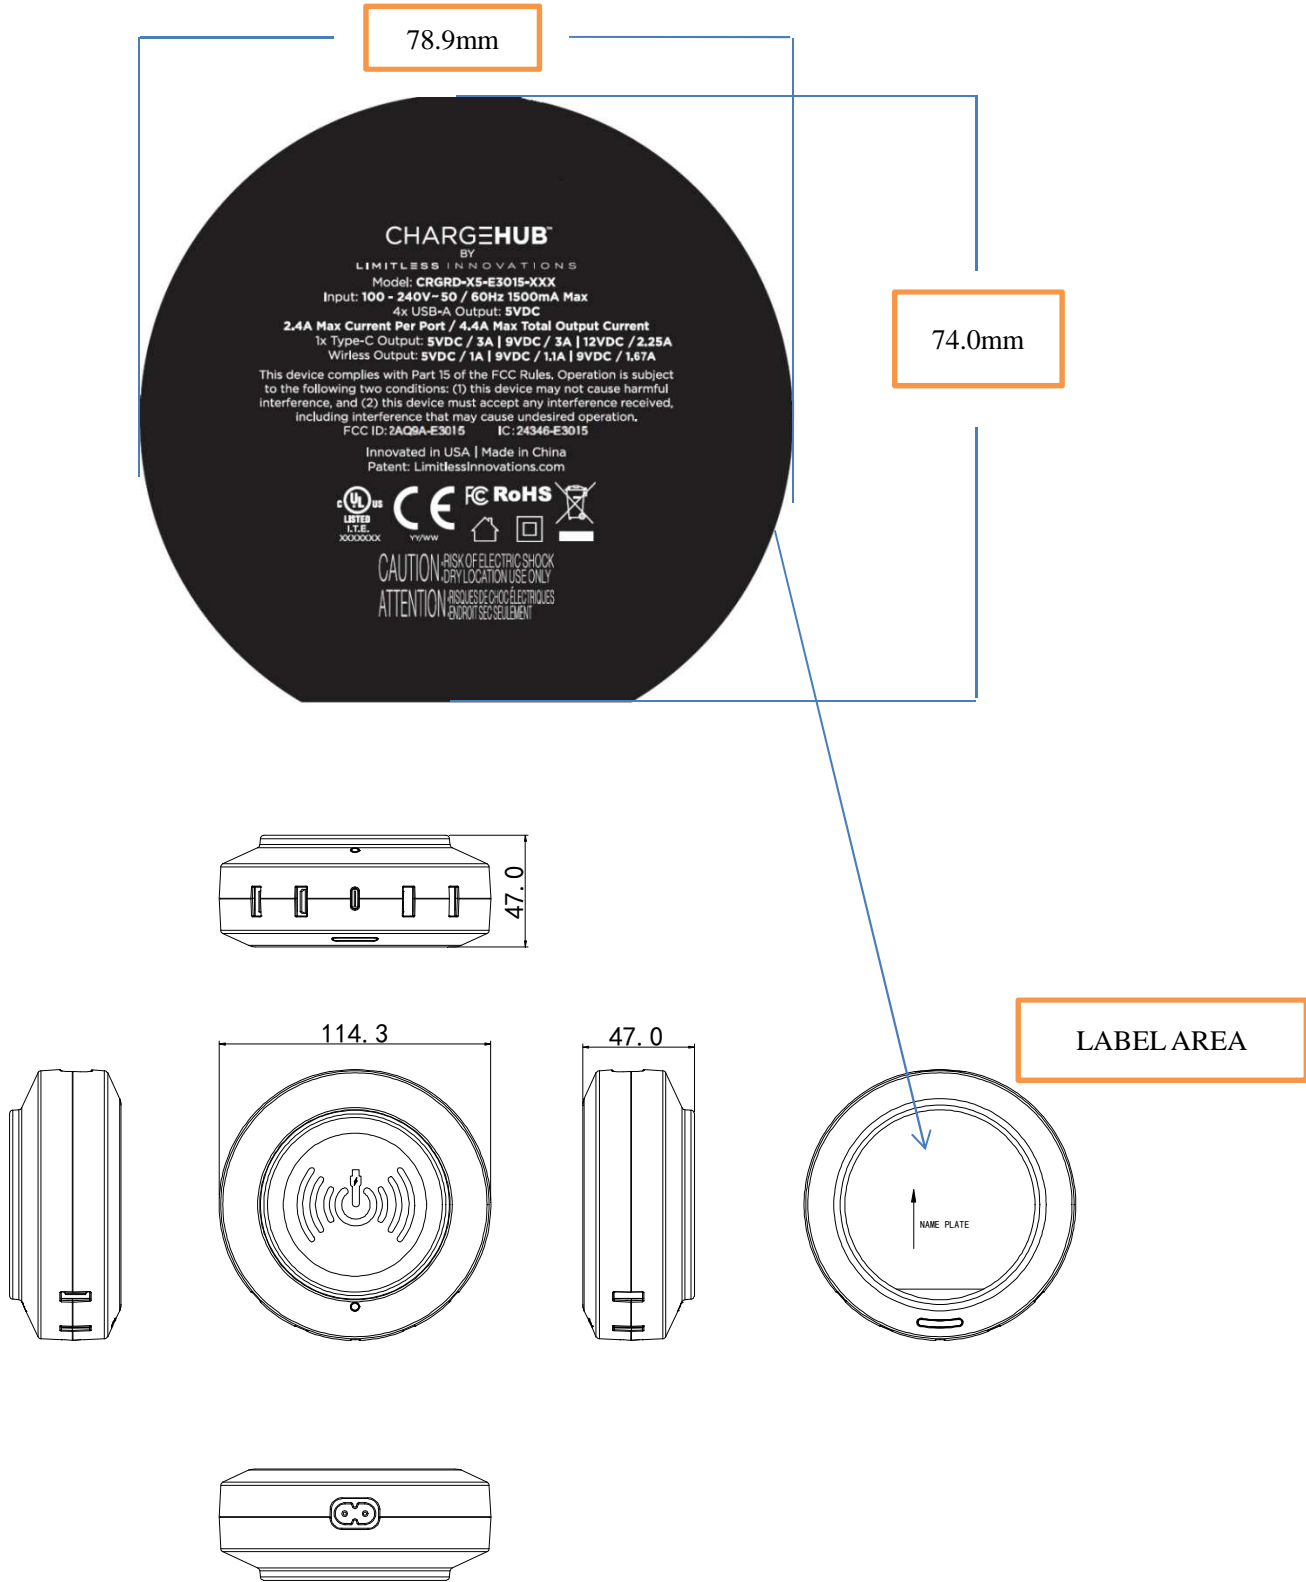

CHARGEHUB™

LIMITLESS INNOVATIONS INC
4800 METALMASTER WAY MCHENRY IL 60050 UNITED STATES

[CRGRD-X5-E3015-XXX FCC ID Label:](#)

CHARGEHUB™

**LIMITLESS INNOVATIONS INC
4800 METALMASTER WAY MCHENRY IL 60050 UNITED STATES**
