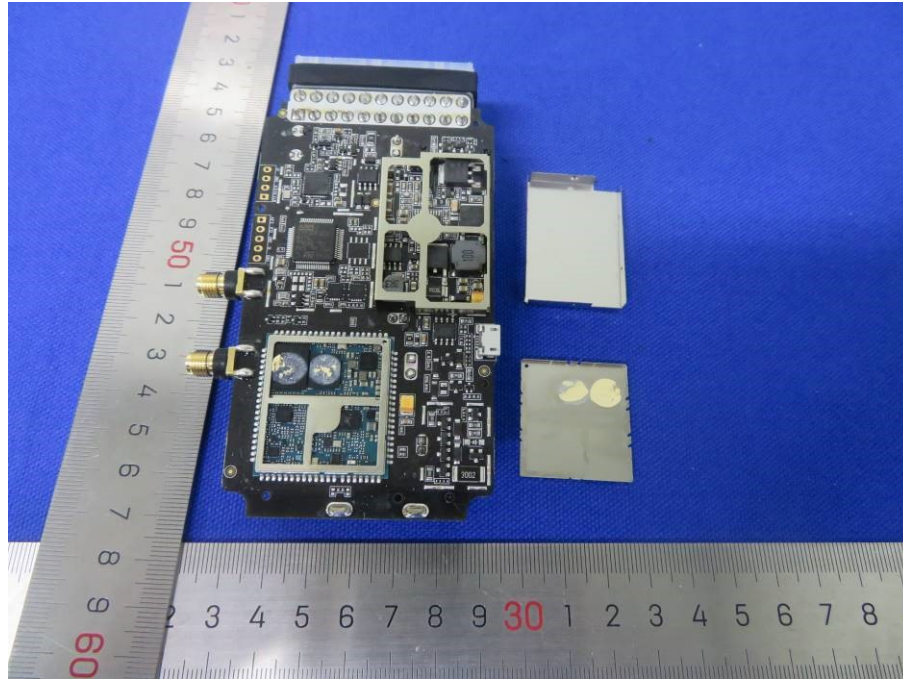

Internal Photos of EUT

Report No.: 60408929 001

Model No. : V35LTE

Page: 1 of 9

Internal Photos of EUT

Report No.: 60408929 001

Model No. : V35LTE

Page: 2 of 9

Internal Photos of EUT

Report No.: 60408929 001

Model No. : V35LTE

Page: 3 of 9

Internal Photos of EUT

Report No.: 60408929 001

Model No. : V35LTE

Page: 4 of 9

Internal Photos of EUT

Report No.: 60408929 001

Model No. : V35LTE

Page: 5 of 9

Internal Photos of EUT

Report No.: 60408929 001

Model No. : V35LTE

Page: 6 of 9