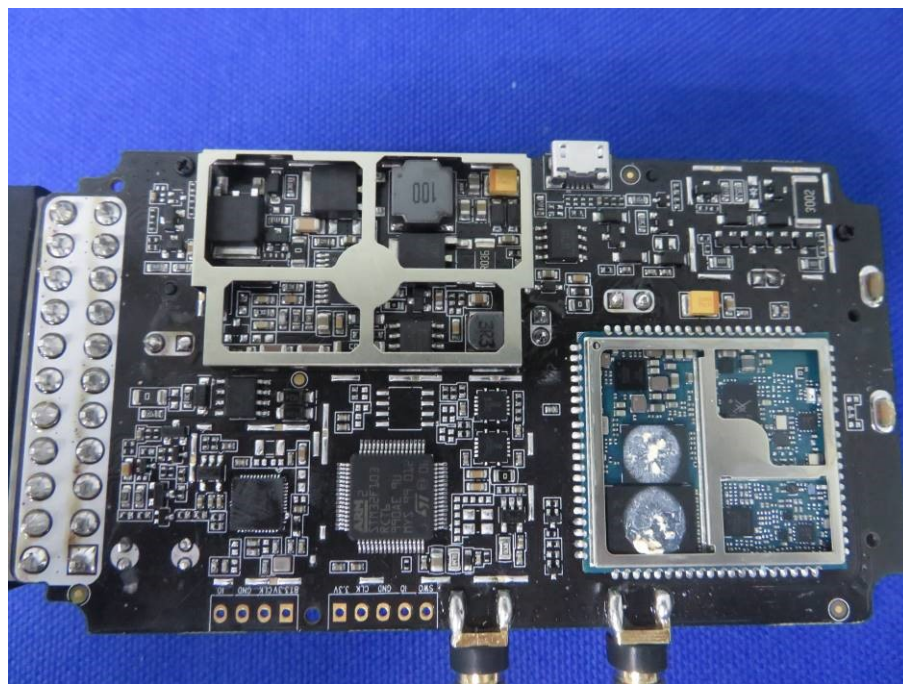

Internal Photos of EUT

Report No.: 60408929 001

Model No. : V35LTE

Page: 1 of 9

Internal Photos of EUT

Report No.: 60408929 001

Model No. : V35LTE

Page: 2 of 9

Internal Photos of EUT

Report No.: 60408929 001

Model No. : V35LTE

Page: 3 of 9

Internal Photos of EUT

Report No.: 60408929 001

Model No. : V35LTE

Page: 4 of 9

Internal Photos of EUT

Report No.: 60408929 001

Model No. : V35LTE

Page: 5 of 9

Internal Photos of EUT

Report No.: 60408929 001

Model No. : V35LTE

Page: 6 of 9