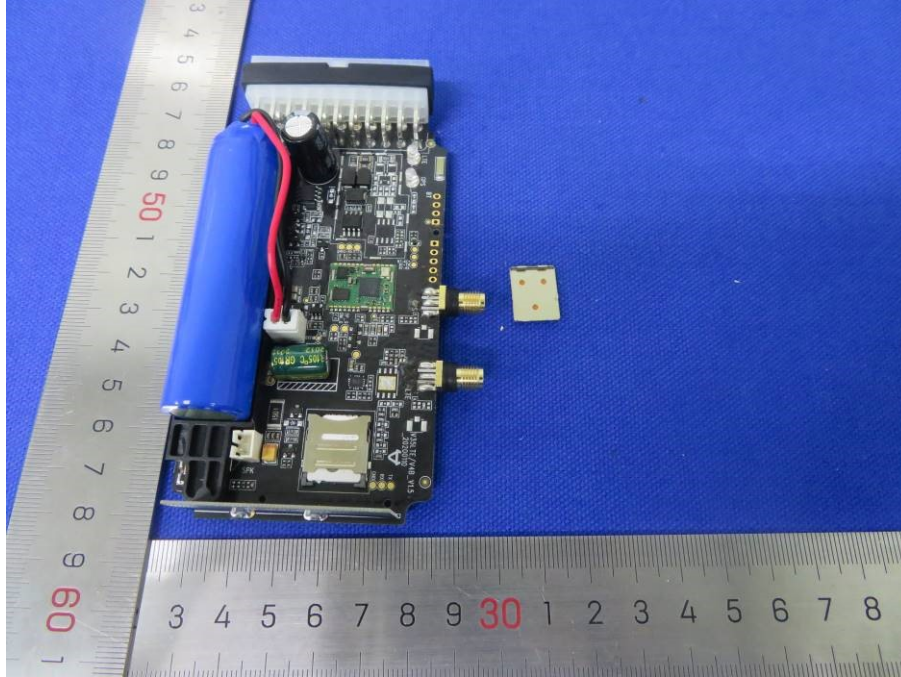

Internal Photos of EUT

Report No.: 60408929 001

Model No. : V35LTE

Page: 1 of 9

Internal Photos of EUT

Report No.: 60408929 001

Model No. : V35LTE

Page: 2 of 9

Internal Photos of EUT

Report No.: 60408929 001

Model No. : V35LTE

Page: 3 of 9

Internal Photos of EUT

Report No.: 60408929 001

Model No. : V35LTE

Page: 4 of 9

Internal Photos of EUT

Report No.: 60408929 001

Model No. : V35LTE

Page: 5 of 9

Internal Photos of EUT

Report No.: 60408929 001

Model No. : V35LTE

Page: 6 of 9