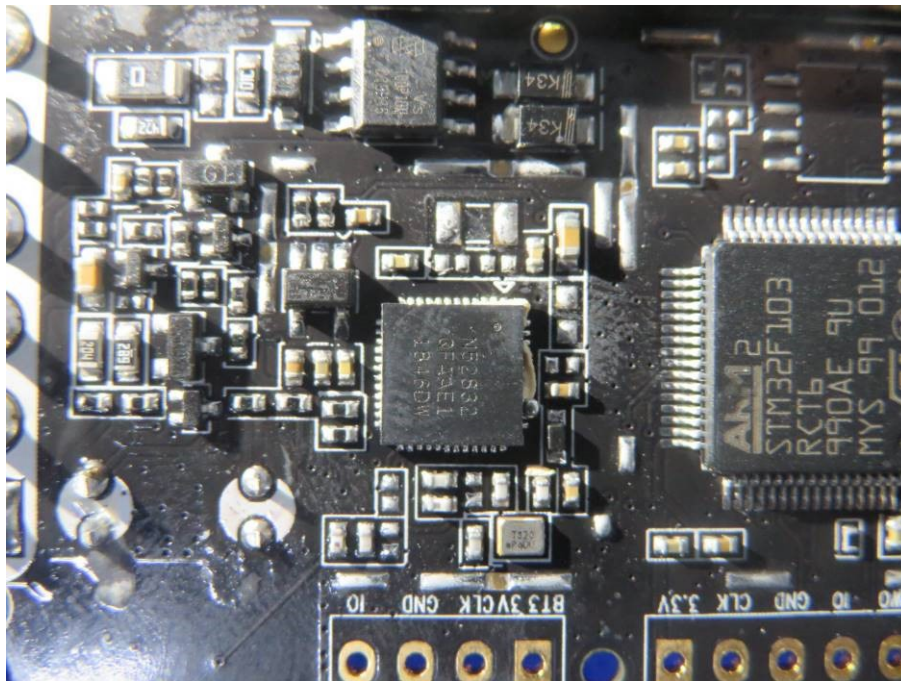

Internal Photos of EUT

Report No.: 60408929 001

Model No. : V35LTE

Page: 5 of 9

Internal Photos of EUT

Report No.: 60408929 001

Model No. : V35LTE

Page: 6 of 9

Internal Photos of EUT

Report No.: 60408929 001

Model No. : V35LTE

Page: 7 of 9

Internal Photos of EUT

Report No.: 60408929 001

Model No. : V35LTE

Page: 8 of 9