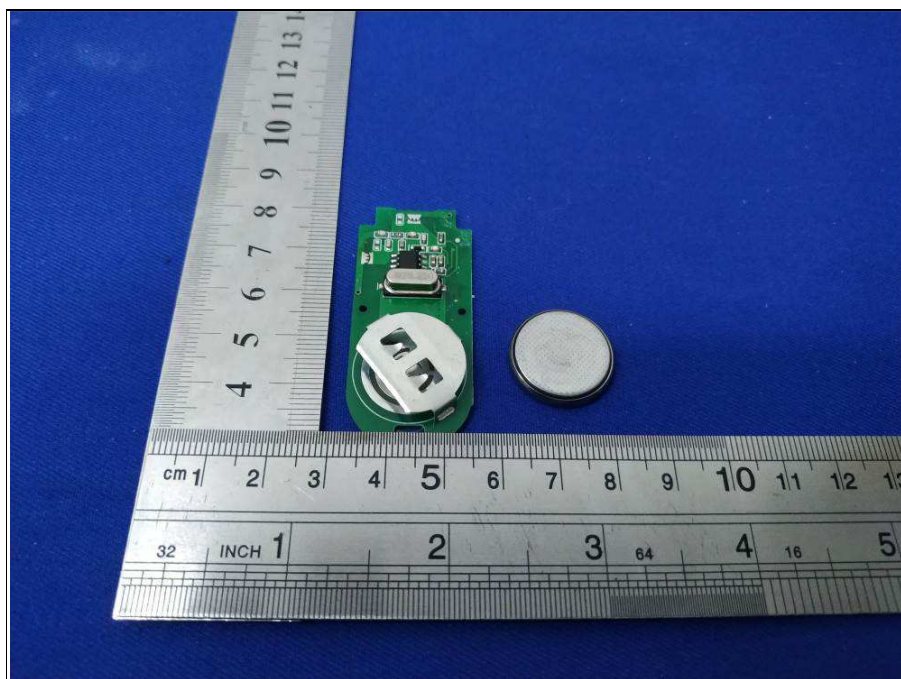

## PHOTOGRAPHS OF THE EUT

315MHz Antenna