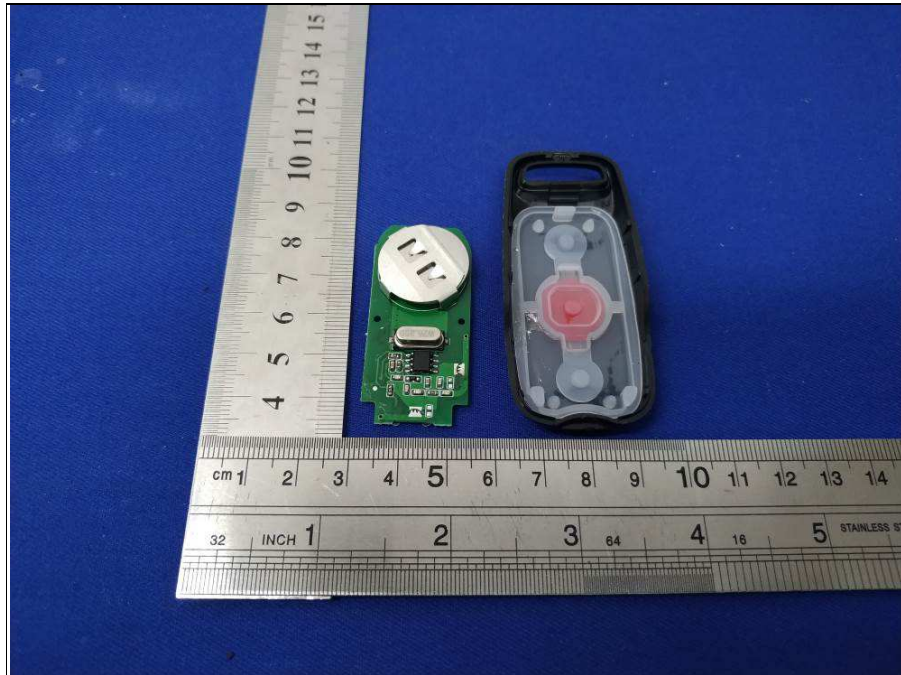

## PHOTOGRAPHS OF THE EUT

315MHz Antenna