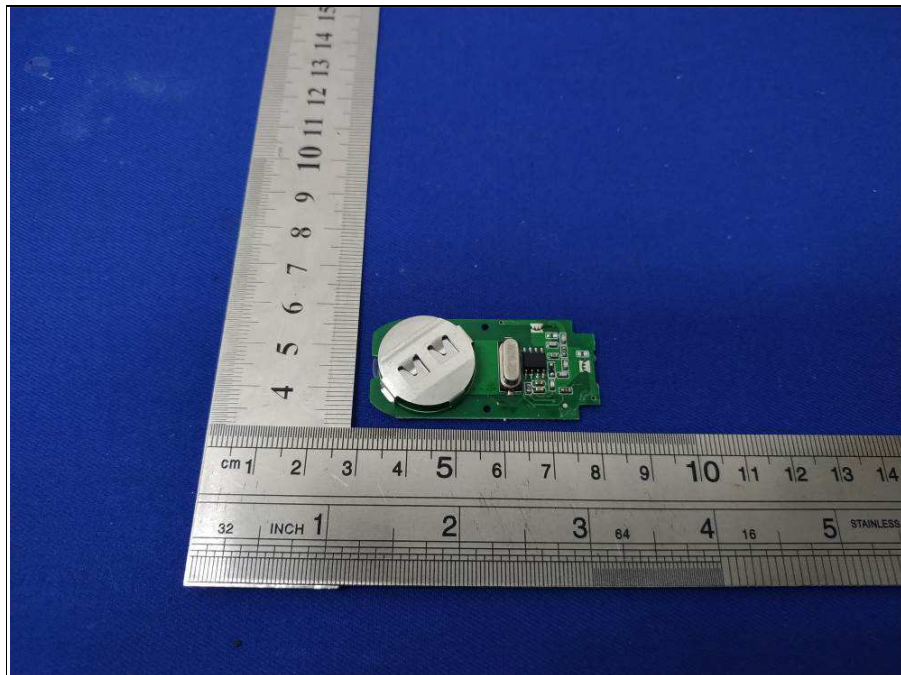

## PHOTOGRAPHS OF THE EUT

315MHz Antenna