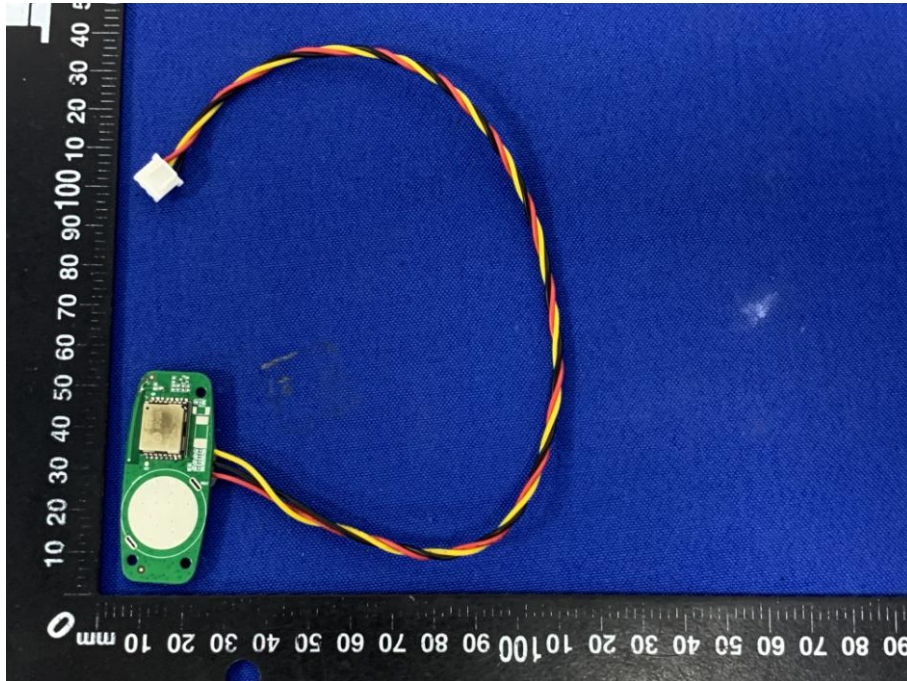

Appendix C: Photographs of EUT

Product: Bluetooth module

Model: C22K

External Photos

Antenna