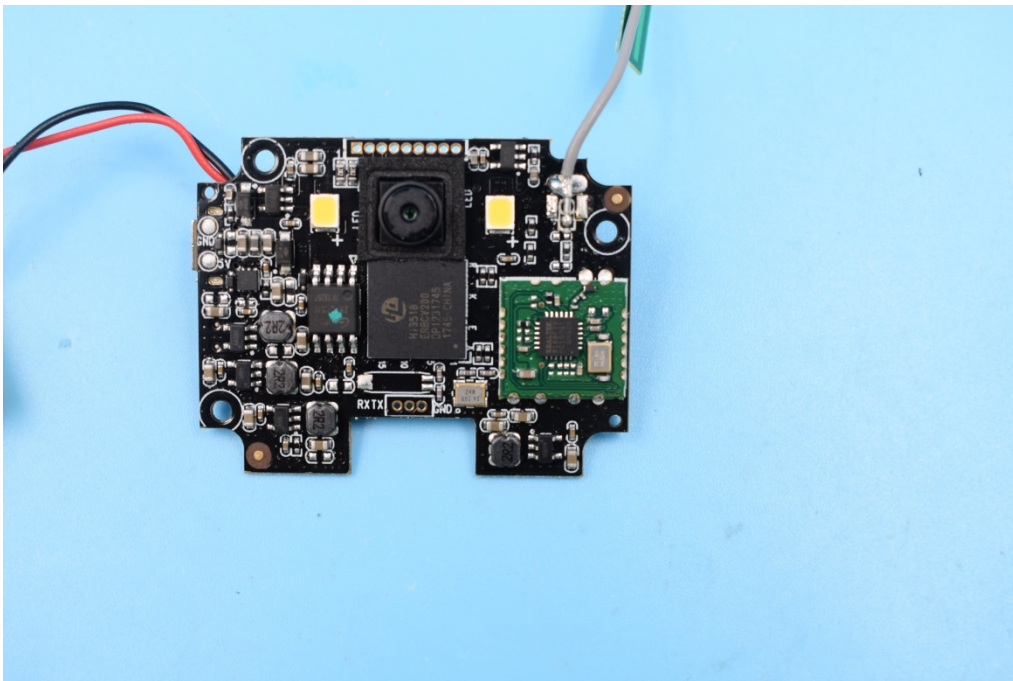

FCC ID: 2AQ8XE-DM

Internal Photos

1. EUT uncover view

2. Mainboard front view

3. Mainboard rear view

4. Antenna view