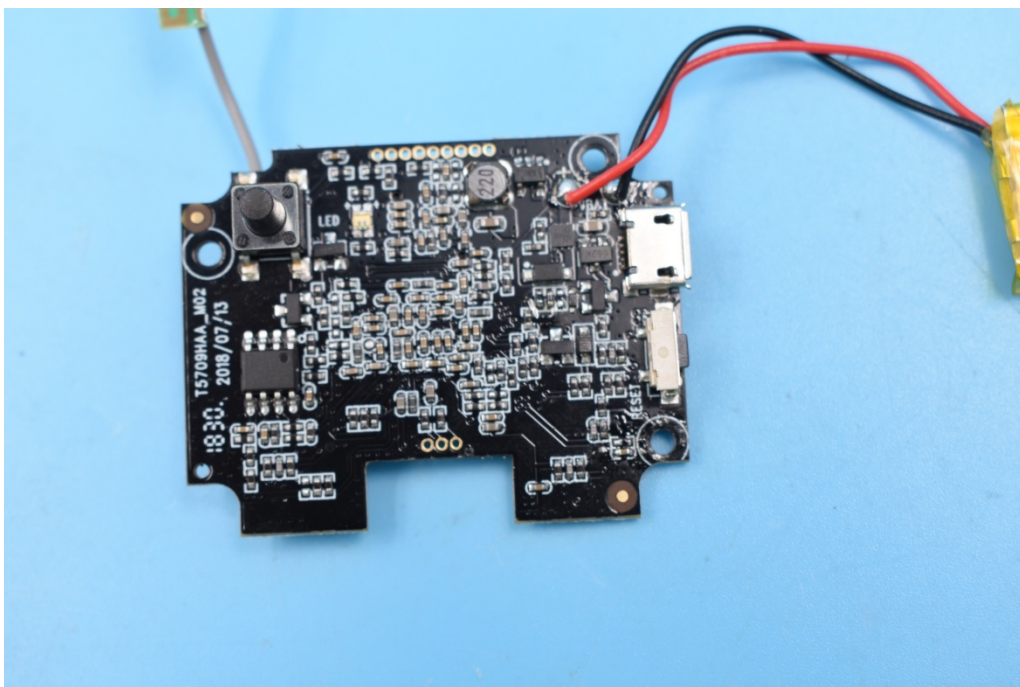

FCC ID: 2AQ8XE-DM

Internal Photos

1. EUT uncover view

2. Mainboard front view

3. Mainboard rear view

4. Antenna view