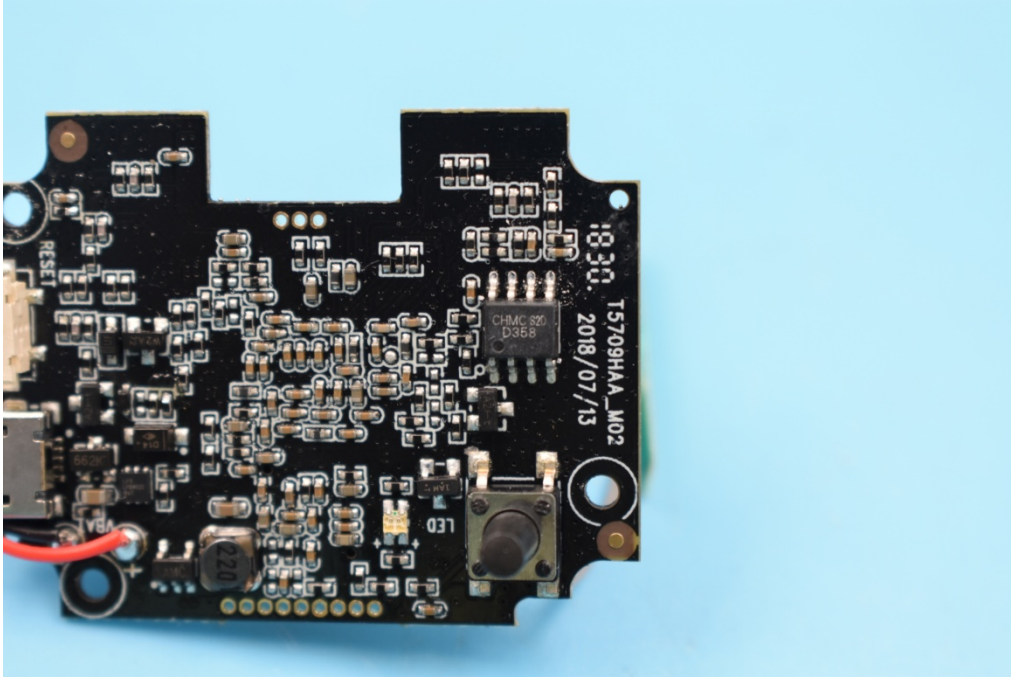

FCC ID: 2AQ8XE-DM

Internal Photos

1. EUT uncover view

2. Mainboard front view

3. Mainboard rear view

4. Antenna view