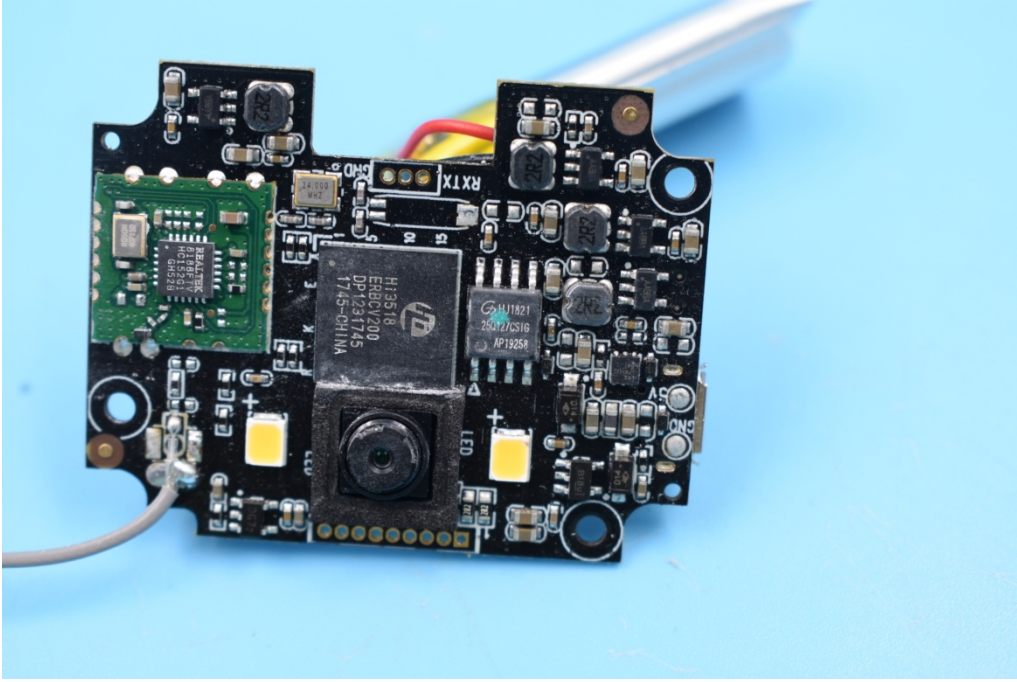

FCC ID: 2AQ8XE-DM

Internal Photos

1. EUT uncover view

2. Mainboard front view

3. Mainboard rear view

4. Antenna view