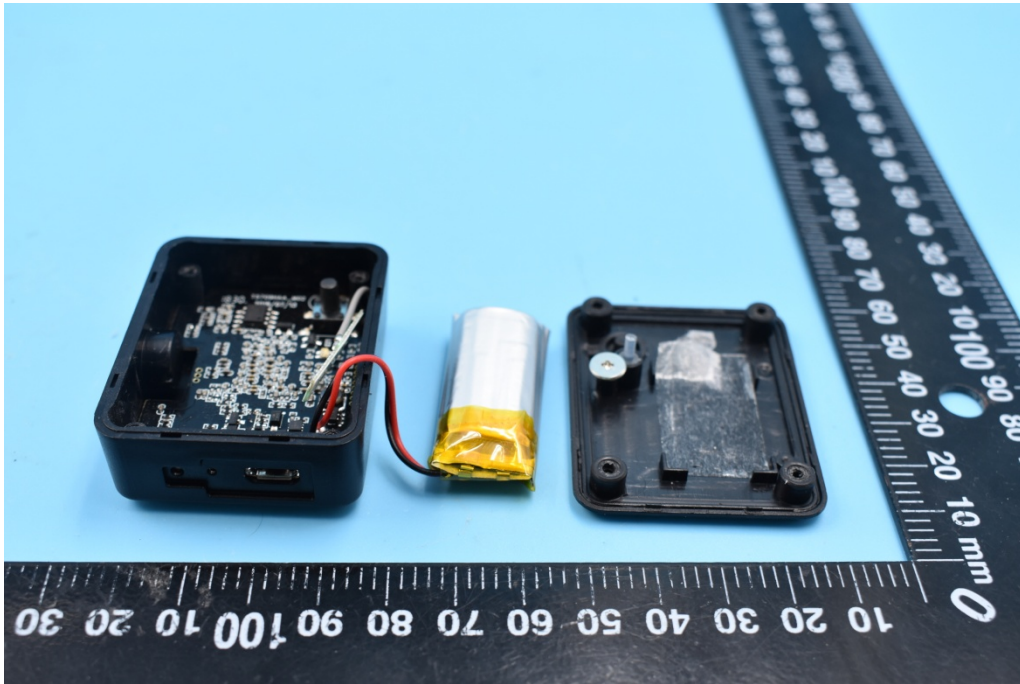

FCC ID: 2AQ8XE-DM

Internal Photos

1. EUT uncover view

2. Mainboard front view

3. Mainboard rear view

4. Antenna view