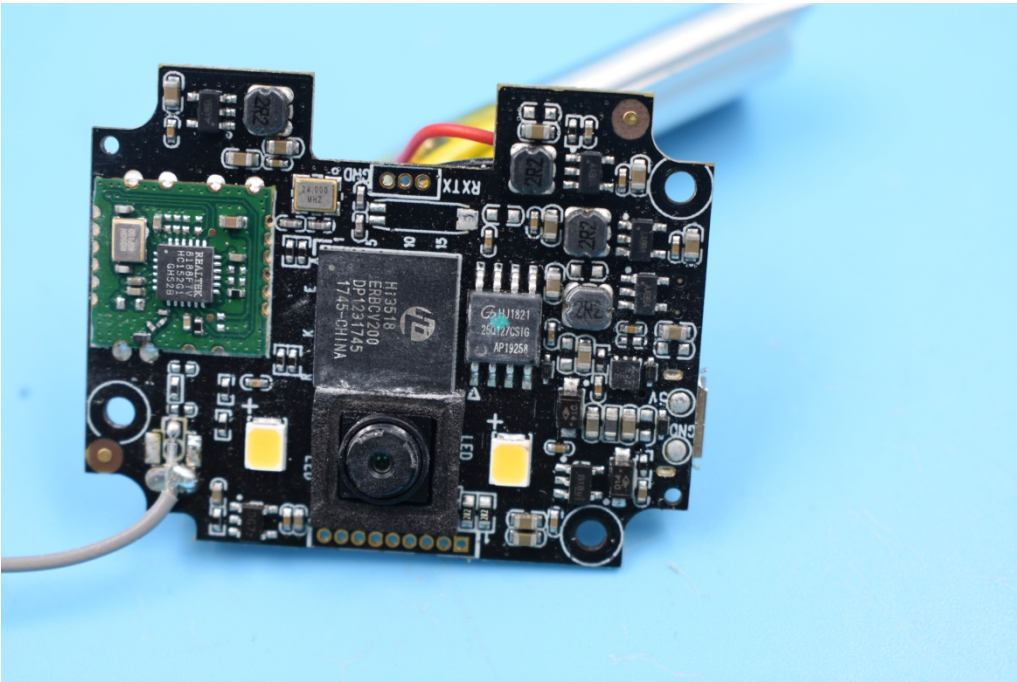

FCC ID: 2AQ8XE-DM

Internal Photos

1. EUT uncover view

2. Mainboard front view

3. Mainboard rear view

4. Antenna view