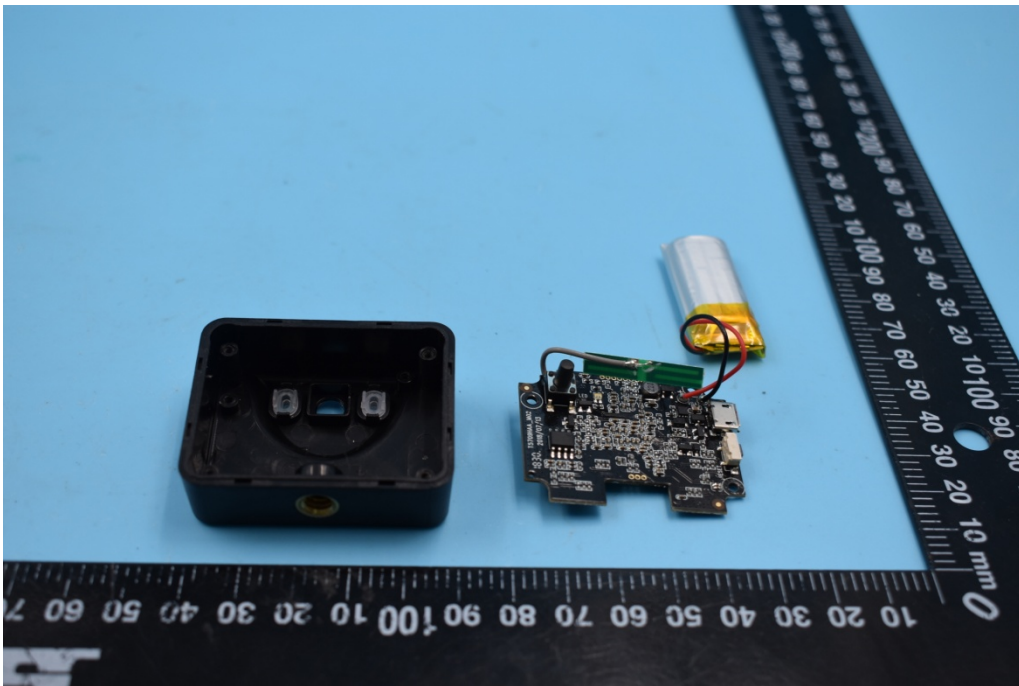

FCC ID: 2AQ8XE-DM

Internal Photos

1. EUT uncover view

2. Mainboard front view

3. Mainboard rear view

4. Antenna view