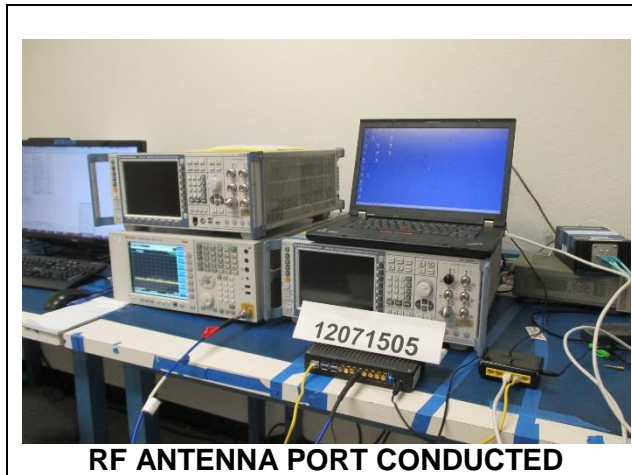

11. SETUP PHOTOS

ANTENNA PORT AND AC LINE CONDUCTED SETUP

RADIATED RF MEASUREMENT SETUP

BELOW 1GHz (FRONT)

BELOW 1GHz (BACK)

ABOVE 1GHz (FRONT)

ABOVE 1GHz (BACK)

BELOW 30MHz (FRONT)