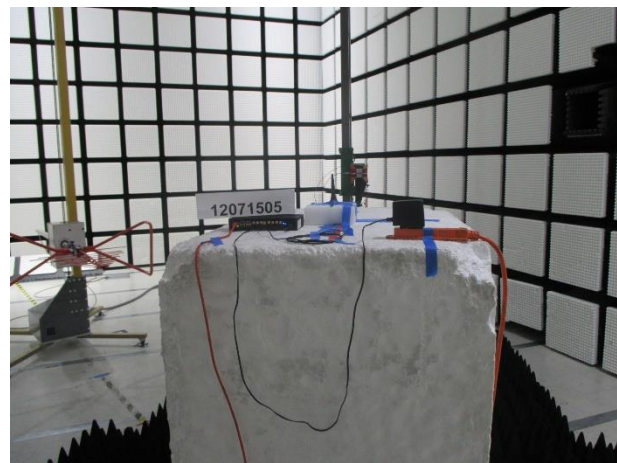

11. SETUP PHOTOS

ANTENNA PORT AND AC LINE CONDUCTED SETUP

RADIATED RF MEASUREMENT SETUP

BELOW 1GHz (FRONT)

BELOW 1GHz (BACK)

ABOVE 1GHz (FRONT)

ABOVE 1GHz (BACK)

BELOW 30MHz (FRONT)

ABOVE 30MHz (BACK)

END OF REPORT