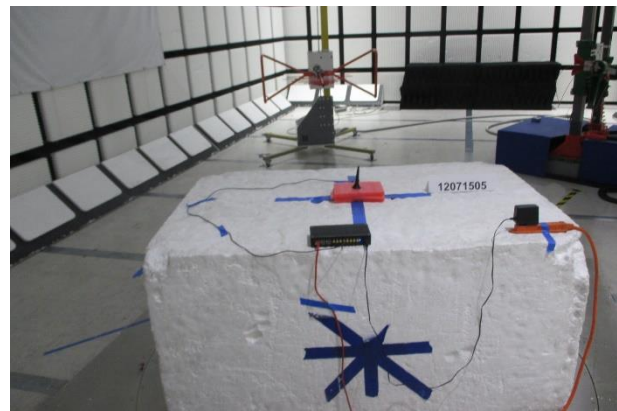

11. SETUP PHOTOS

ANTENNA PORT AND AC LINE CONDUCTED SETUP

RADIATED RF MEASUREMENT SETUP

BELOW 1GHz (FRONT)

BELOW 1GHz (BACK)

ABOVE 1GHz (FRONT)

ABOVE 1GHz (BACK)

BELOW 30MHz (FRONT)

ABOVE 30MHz (BACK)

END OF REPORT