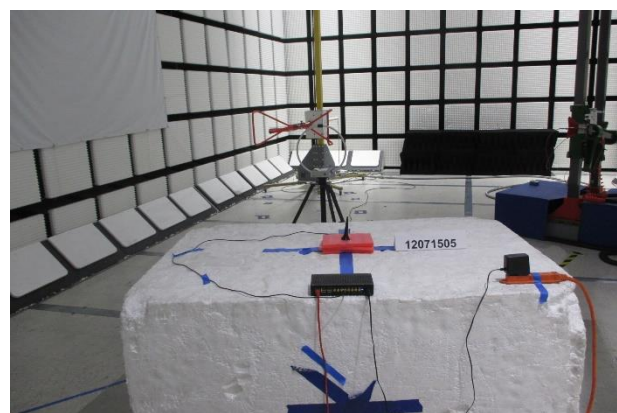

11. SETUP PHOTOS

ANTENNA PORT AND AC LINE CONDUCTED SETUP

RADIATED RF MEASUREMENT SETUP

BELOW 1GHz (FRONT)

BELOW 1GHz (BACK)

ABOVE 1GHz (FRONT)

ABOVE 1GHz (BACK)

BELOW 30MHz (FRONT)