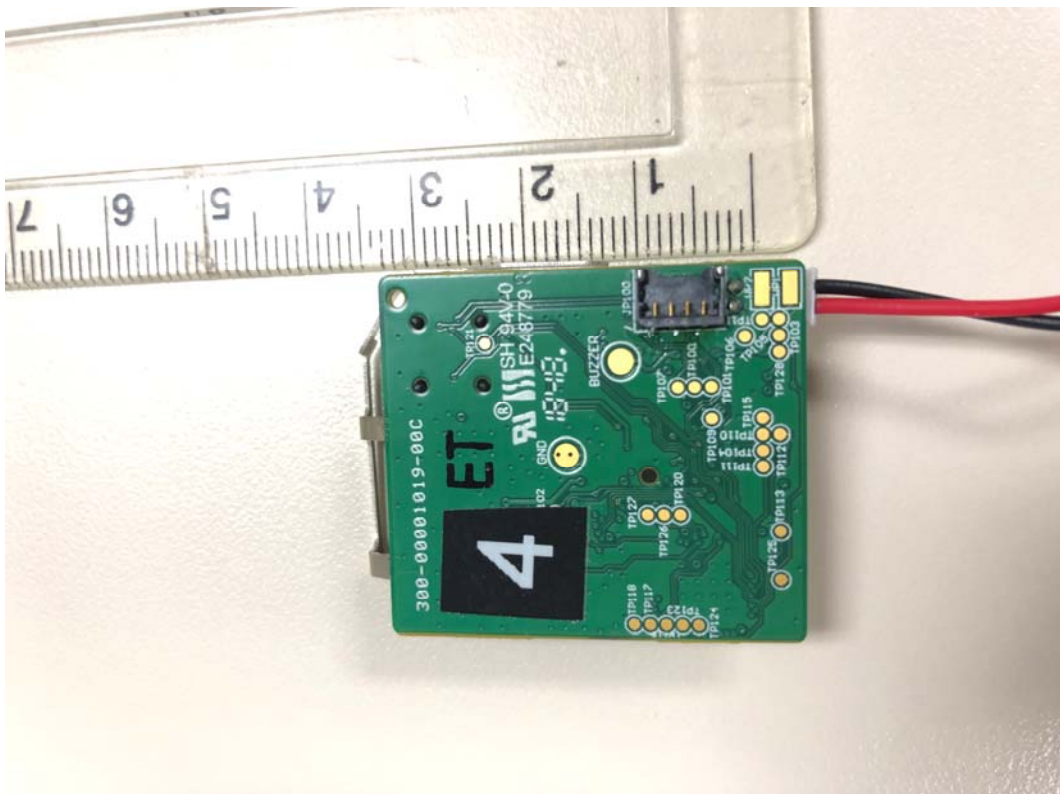

# Internal Photos Version 2

---

<b>Description:</b>	<b>Logistics Tracker</b>
<b>Model Name:</b>	<b>Trek</b>
<b>Model Number:</b>	<b>1.1</b>

<b>FCC ID</b>	<b>2AQ8LTREKA1</b>
<b>IC ID</b>	<b>24340-TREKA1</b>

**Figure 3 - Parsyl Trek - Internal View – Front Cover**

**Figure 4 - Parsyl Trek – Closeup of PWB in housing**

Figure 5 - Parsyl Trek – PWB front

Figure 6 - Parsyl Trek – PWB back