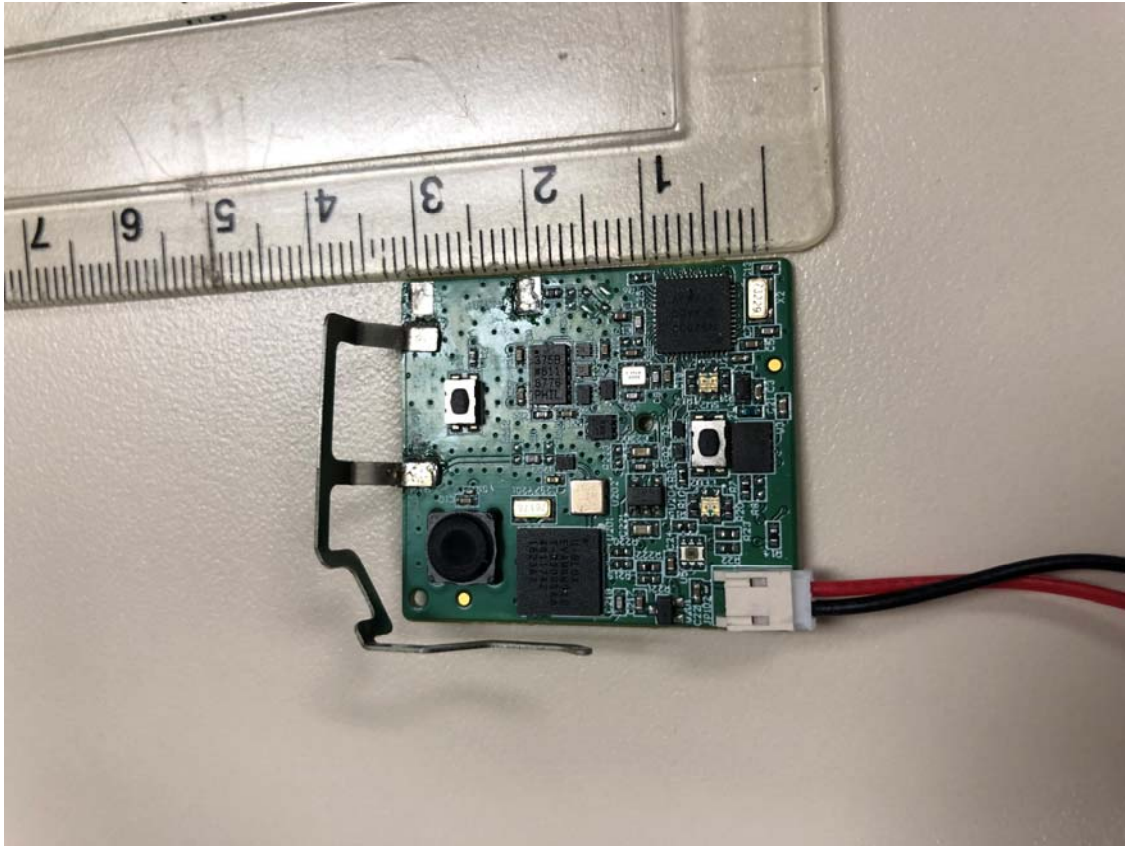

# Internal Photos Version 2

---

<b>Description:</b>	<b>Logistics Tracker</b>
<b>Model Name:</b>	<b>Trek</b>
<b>Model Number:</b>	<b>1.1</b>

<b>FCC ID</b>	<b>2AQ8LTREKA1</b>
<b>IC ID</b>	<b>24340-TREKA1</b>

**Figure 3 - Parsyl Trek - Internal View – Front Cover**

**Figure 4 - Parsyl Trek – Closeup of PWB in housing**

Figure 5 - Parsyl Trek – PWB front

Figure 6 - Parsyl Trek – PWB back