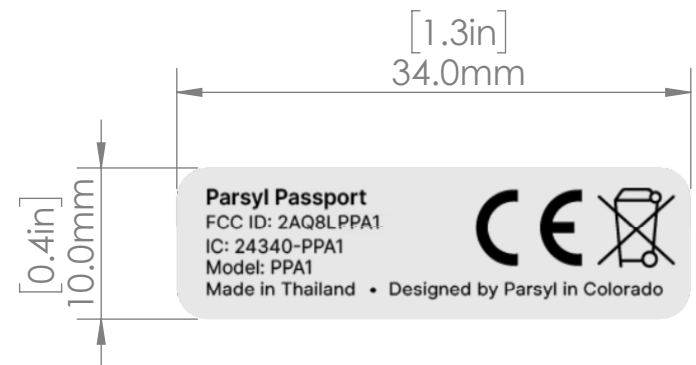

FCC ID label

FCC ID label - zoomed view

[1.0in]
26.1mm

[0.7in]
18.7mm

Parsyl Passport - back view
antenna on the left only partially shown