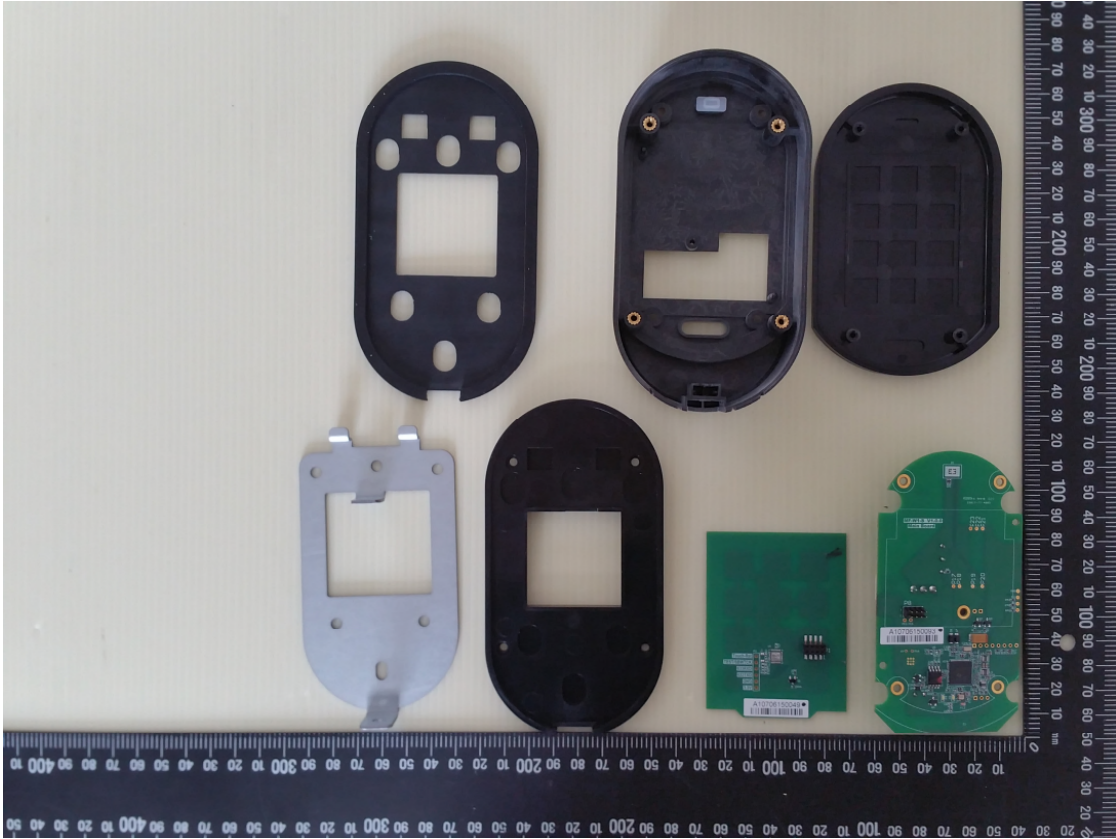

Product: Wall Reader  
Type Identification: Kapture KA-WR1S

Product: Wall Reader  
Type Identification: Kapture KA-WR1S