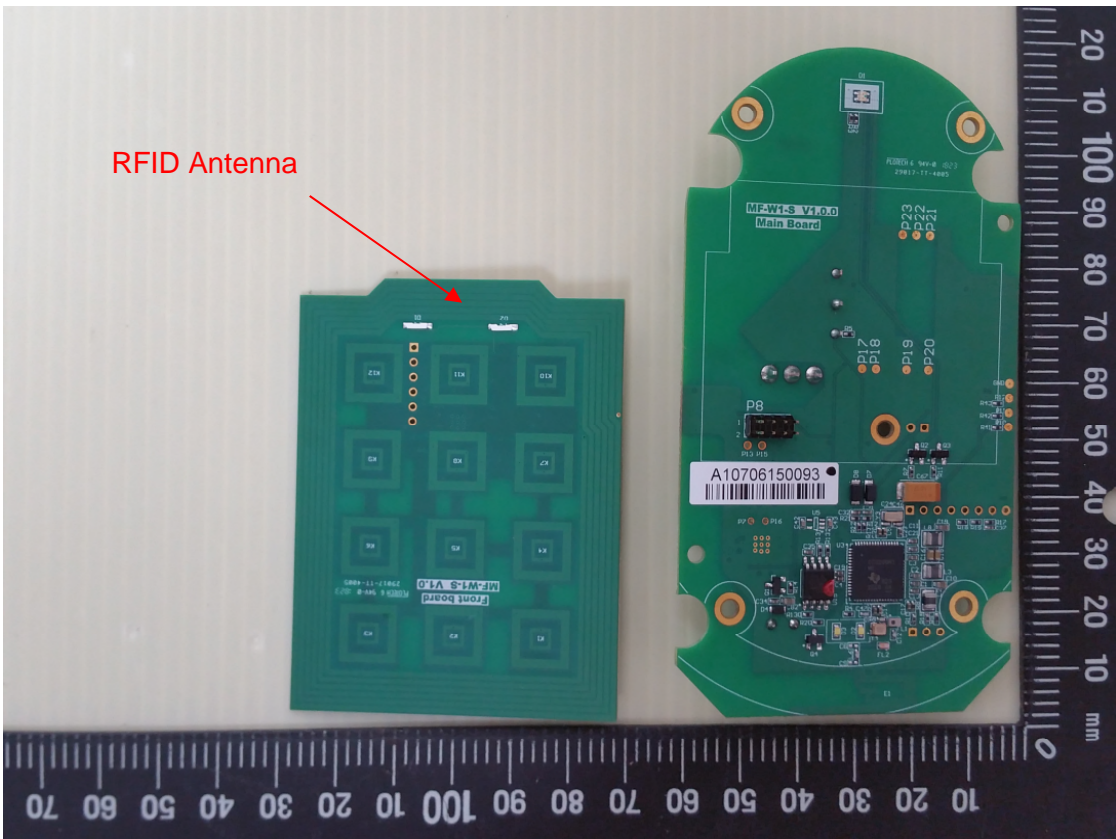

Product: Wall Reader  
Type Identification: Kapture KA-WR1S

Product: Wall Reader  
Type Identification: Kapture KA-WR1S