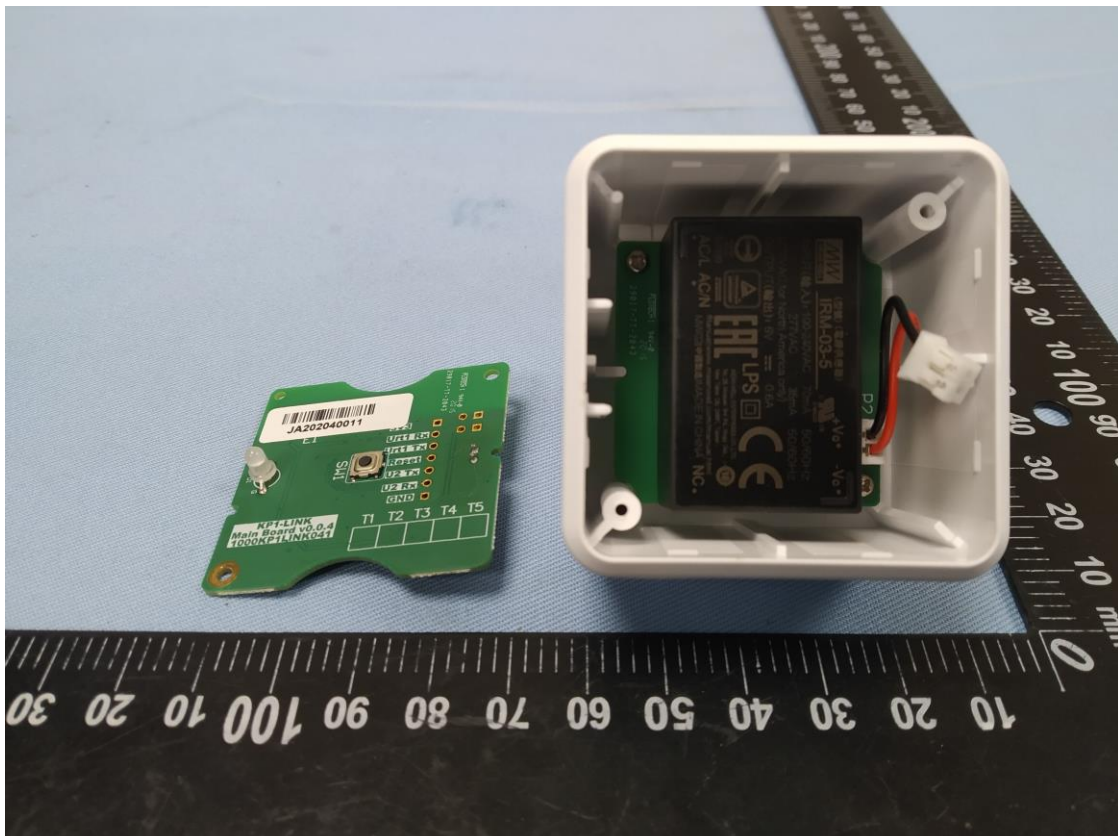

Product: Kapture Wifi Bridge  
Type Identification: KP1-LINK

Product: Kapture Wifi Bridge  
Type Identification: KP1-LINK

Product: Kapture Wifi Bridge  
Type Identification: KP1-LINK

Product: Kapture Wifi Bridge  
Type Identification: KP1-LINK

Product: Kapture Wifi Bridge

Type Identification: KP1-LINK