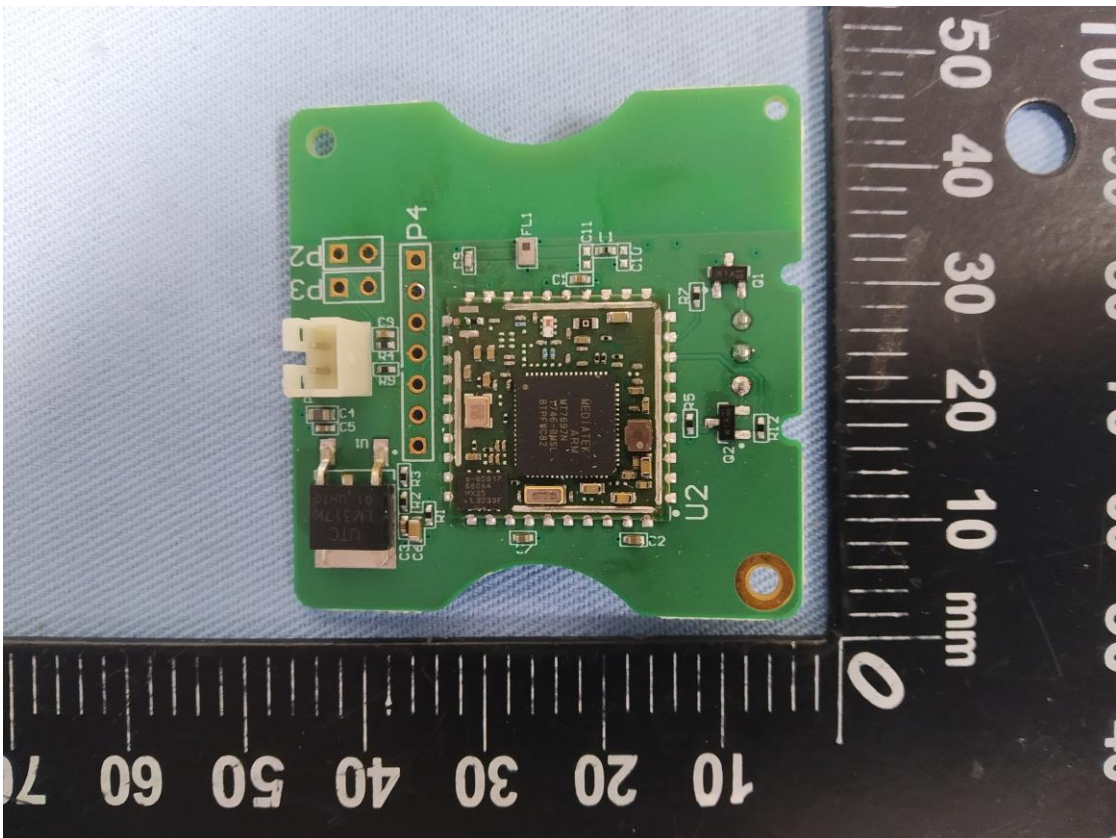

Product: Kapture Wifi Bridge  
Type Identification: KP1-LINK

Product: Kapture Wifi Bridge  
Type Identification: KP1-LINK

Product: Kapture Wifi Bridge  
Type Identification: KP1-LINK

Product: Kapture Wifi Bridge  
Type Identification: KP1-LINK

Product: Kapture Wifi Bridge

Type Identification: KP1-LINK