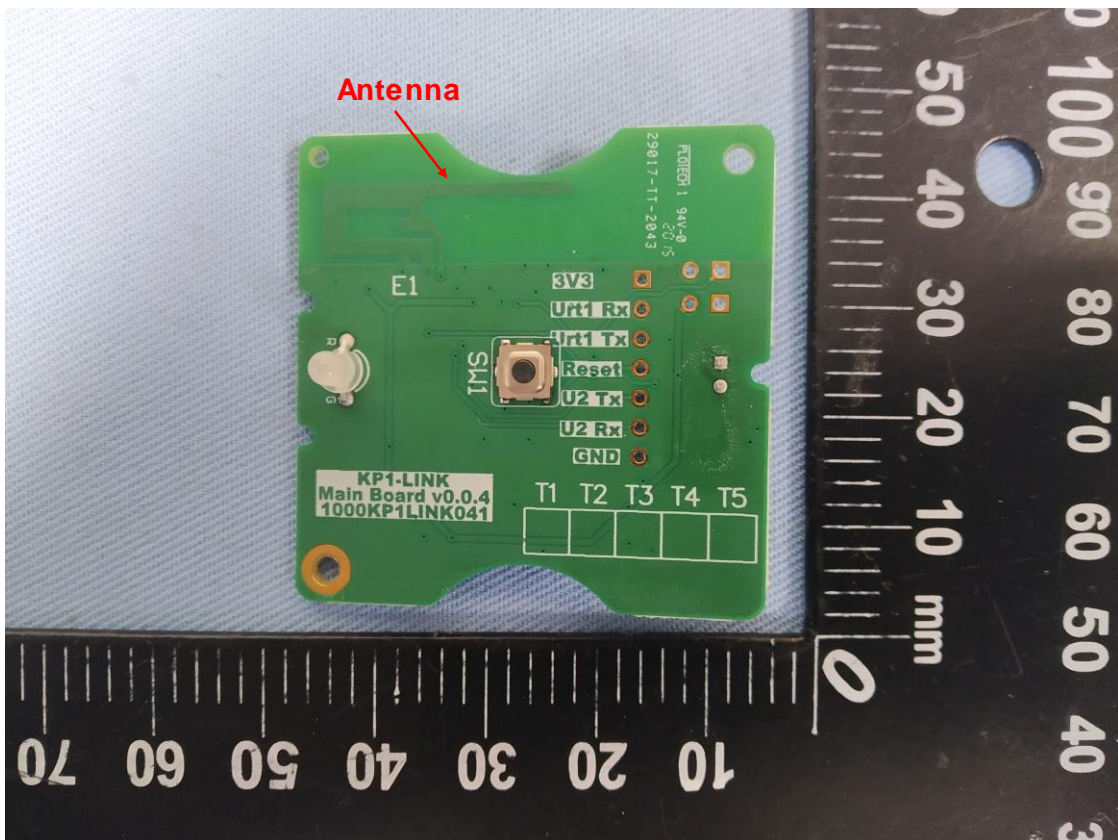

Product: Kapture Wifi Bridge  
Type Identification: KP1-LINK

Product: Kapture Wifi Bridge  
Type Identification: KP1-LINK

Product: Kapture Wifi Bridge  
Type Identification: KP1-LINK

Product: Kapture Wifi Bridge  
Type Identification: KP1-LINK

Product: Kapture Wifi Bridge

Type Identification: KP1-LINK