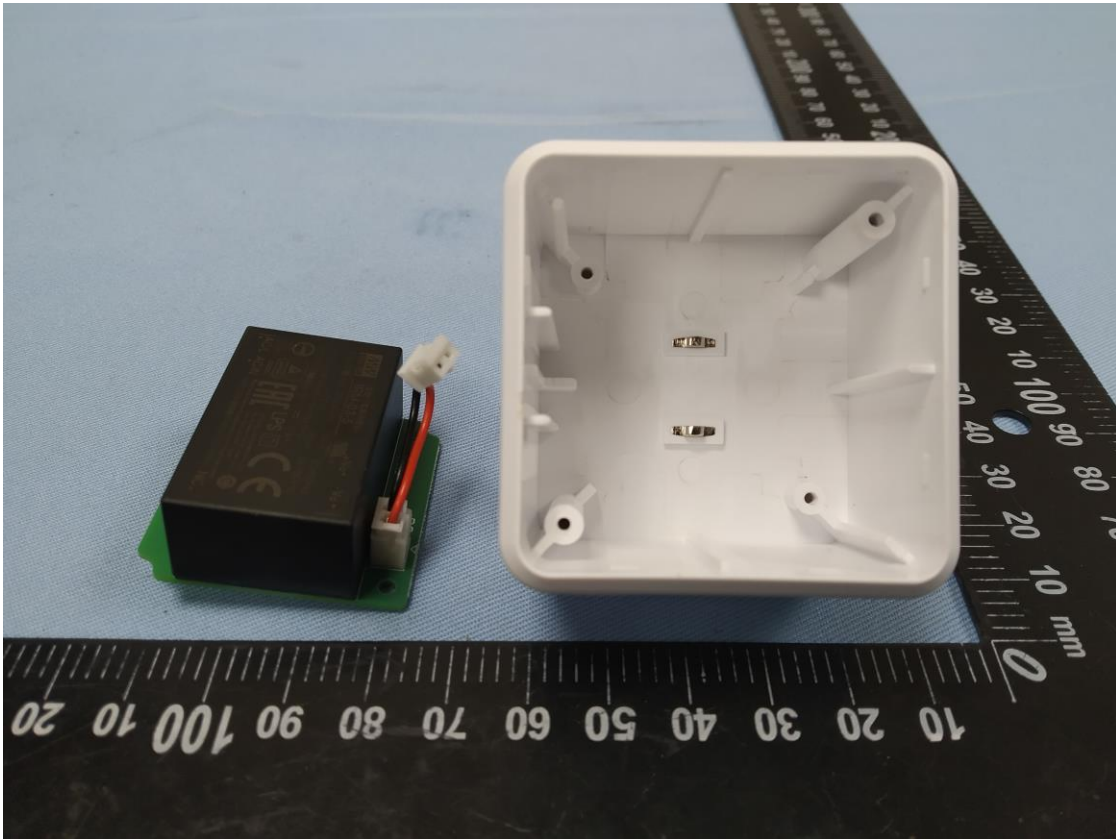

Product: Kapture Wifi Bridge  
Type Identification: KP1-LINK

Product: Kapture Wifi Bridge  
Type Identification: KP1-LINK

Product: Kapture Wifi Bridge  
Type Identification: KP1-LINK

Product: Kapture Wifi Bridge  
Type Identification: KP1-LINK

Product: Kapture Wifi Bridge

Type Identification: KP1-LINK