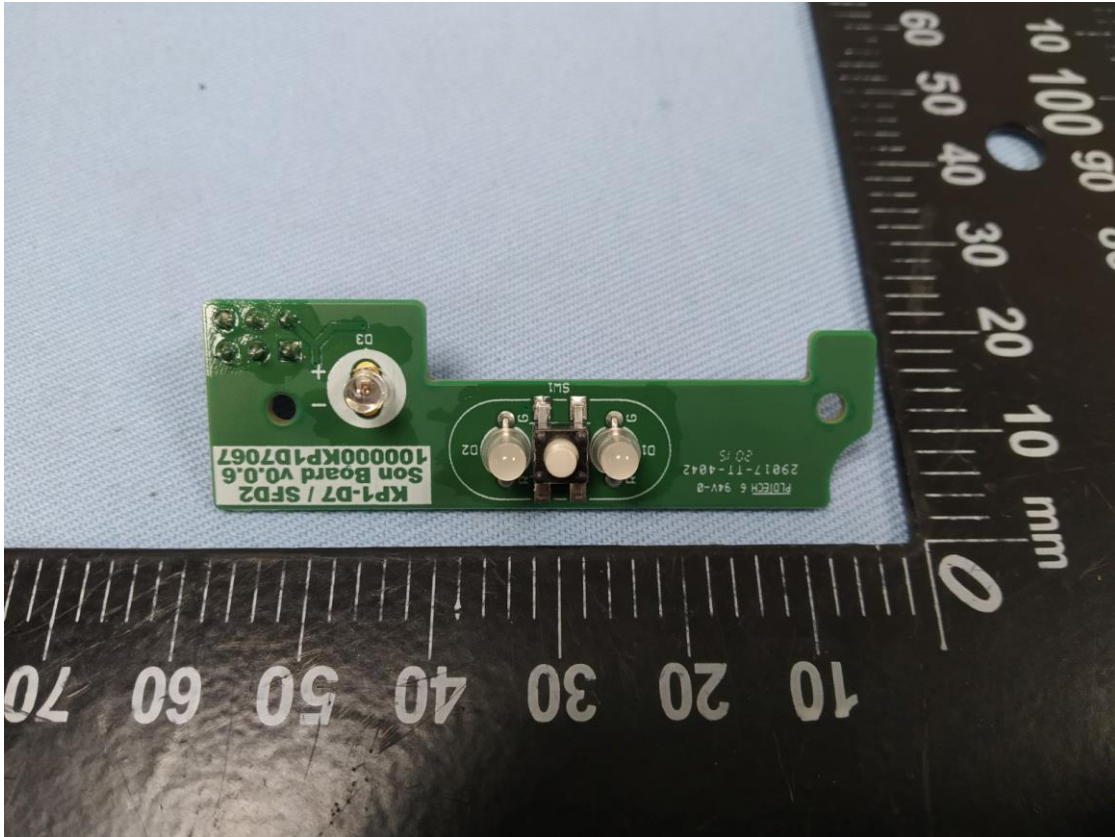

Product: Kapture Auto Deadbolt
Brand name: Kapture
Type Identification: KP1-D7P1, KPI-D791