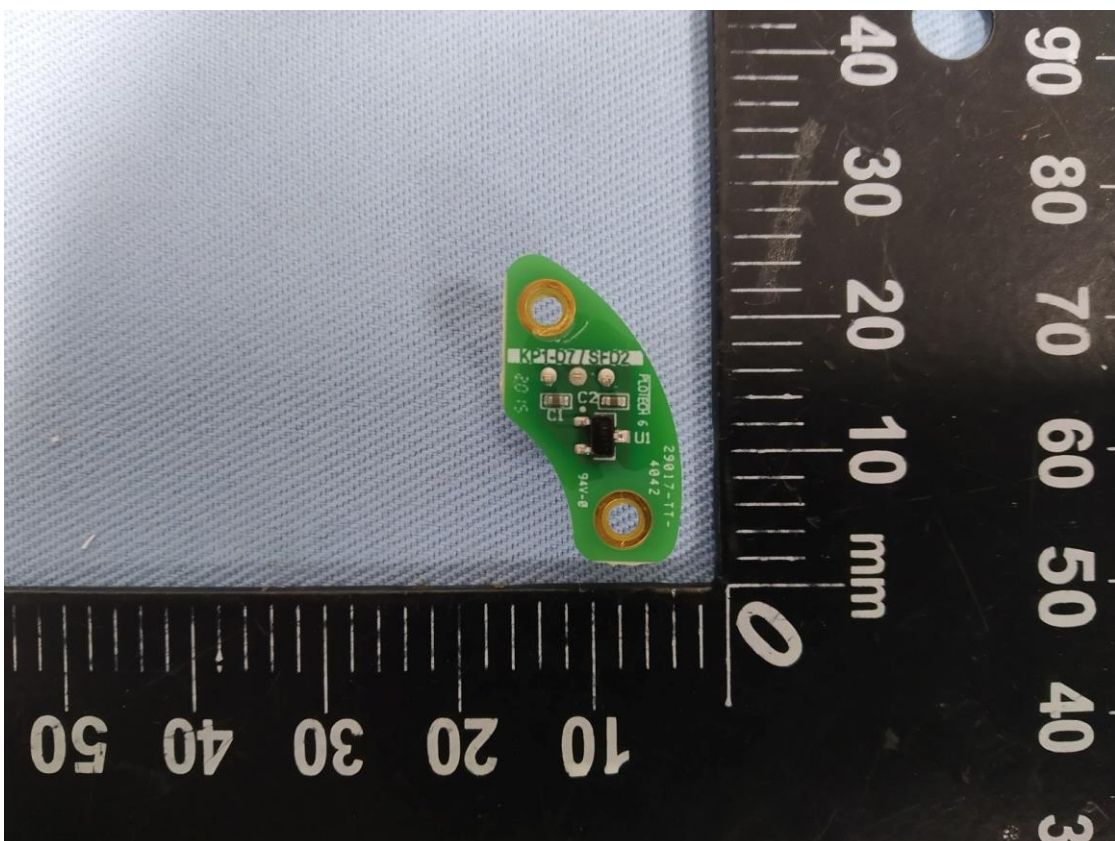

Product: Kapture Auto Deadbolt

Brand name: Kapture

Type Identification: KP1-D7P1, KPI-D791

Product: Kapture Auto Deadbolt  
Brand name: Kapture  
Type Identification: KP1-D7P1, KPI-D791

Product: Kapture Auto Deadbolt

Brand name: Kapture

Type Identification: KP1-D7P1, KPI-D791

Product: Kapture Auto Deadbolt  
Brand name: Kapture  
Type Identification: KP1-D7P1, KPI-D791

Product: Kapture Auto Deadbolt  
Brand name: Kapture  
Type Identification: KP1-D7P1, KPI-D791

Product: Kapture Auto Deadbolt  
Brand name: Kapture  
Type Identification: KP1-D7P1, KPI-D791

Product: Kapture Auto Deadbolt  
Brand name: Kapture  
Type Identification: KP1-D7P1, KPI-D791

Product: Kapture Auto Deadbolt  
Brand name: Kapture  
Type Identification: KP1-D7P1, KPI-D791