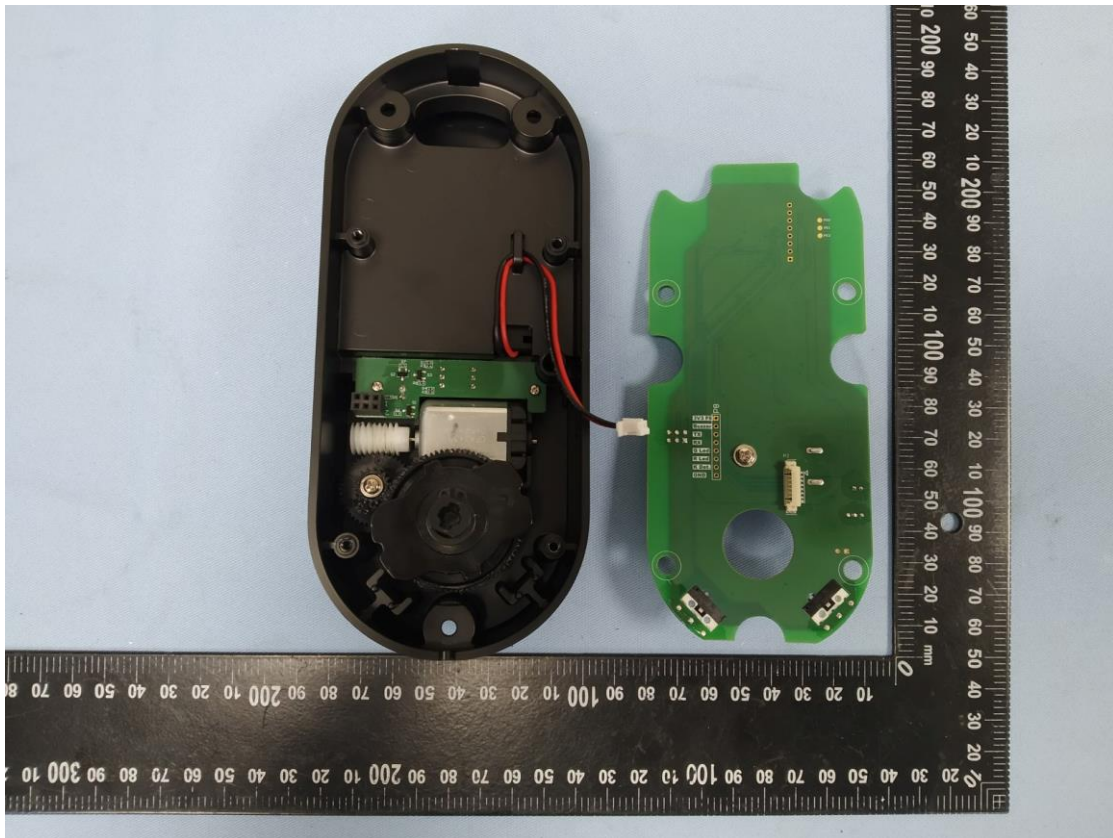

Product: Kapture Auto Deadbolt

Brand name: Kapture

Type Identification: KP1-D7P1, KPI-D791

Product: Kapture Auto Deadbolt  
Brand name: Kapture  
Type Identification: KP1-D7P1, KPI-D791

Product: Kapture Auto Deadbolt

Brand name: Kapture

Type Identification: KP1-D7P1, KPI-D791

Product: Kapture Auto Deadbolt  
Brand name: Kapture  
Type Identification: KP1-D7P1, KPI-D791

Product: Kapture Auto Deadbolt  
Brand name: Kapture  
Type Identification: KP1-D7P1, KPI-D791

Product: Kapture Auto Deadbolt  
Brand name: Kapture  
Type Identification: KP1-D7P1, KPI-D791

Product: Kapture Auto Deadbolt  
Brand name: Kapture  
Type Identification: KP1-D7P1, KPI-D791

Product: Kapture Auto Deadbolt  
Brand name: Kapture  
Type Identification: KP1-D7P1, KPI-D791