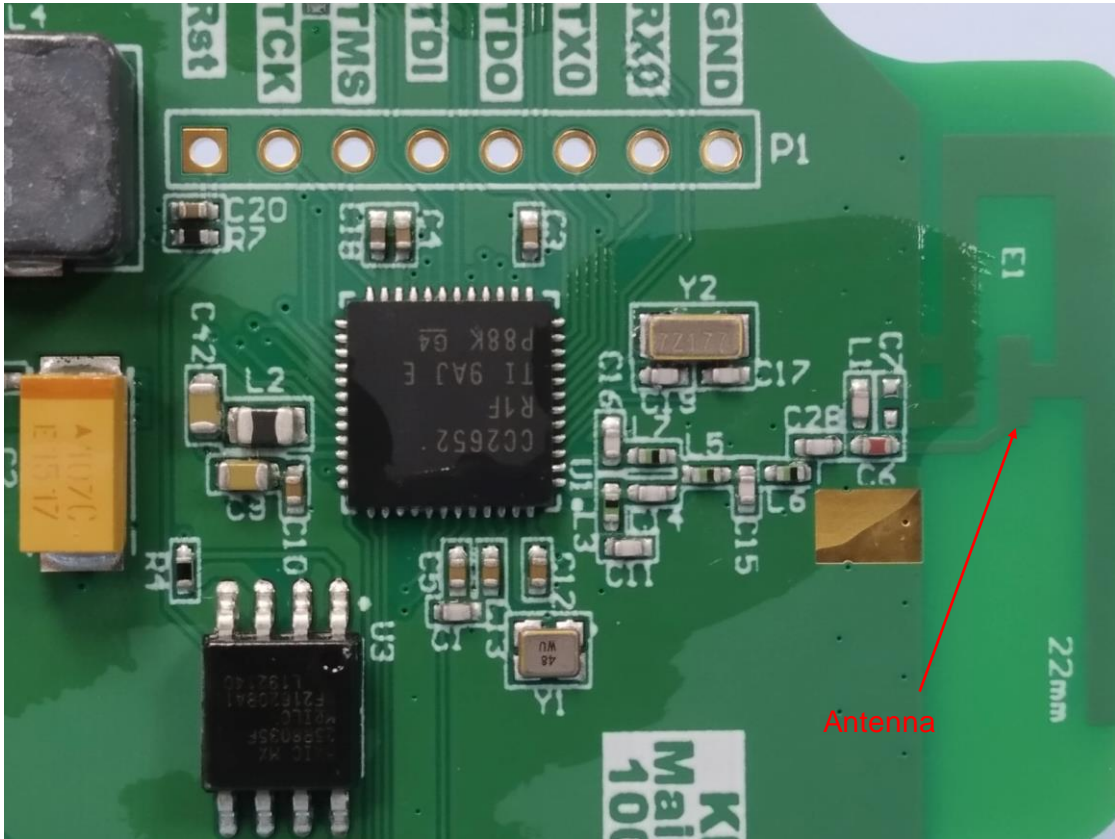

Product: Kapture Auto Deadbolt
Brand name: Kapture
Type Identification: KP1-D7P1, KPI-D791