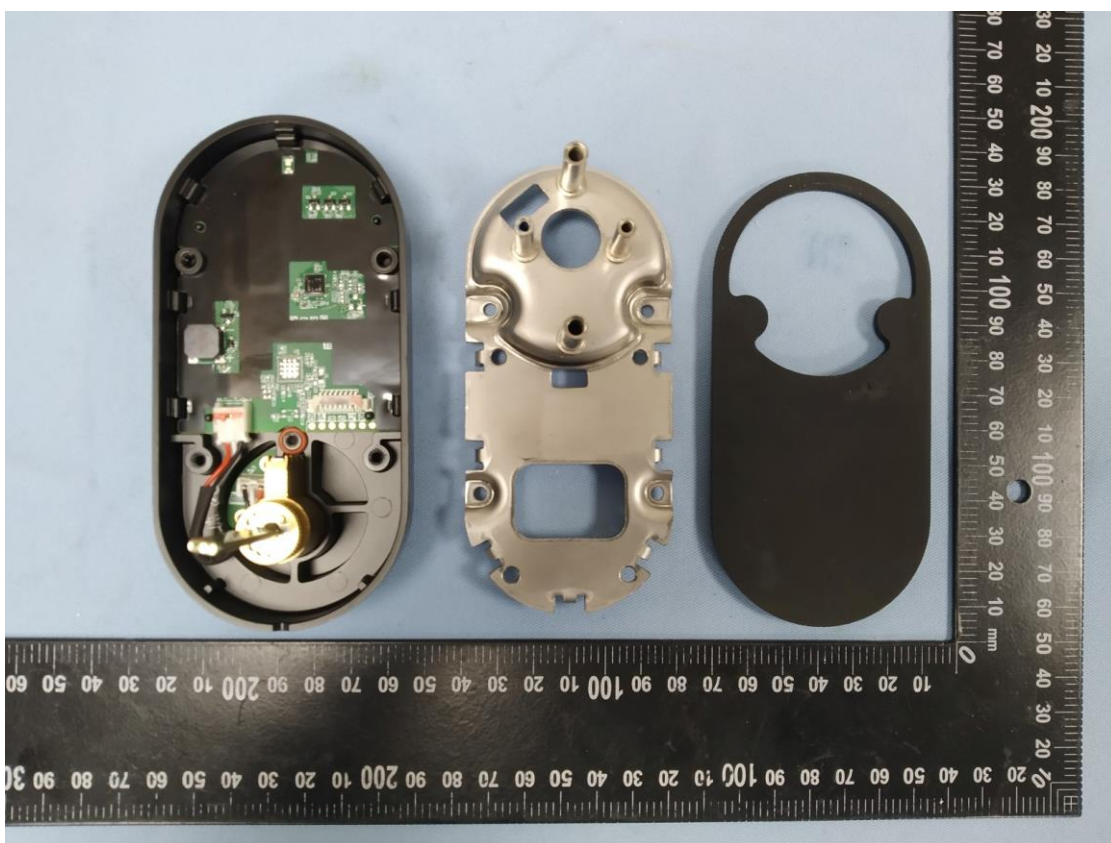

Product: Kapture Auto Deadbolt

Brand name: Kapture

Type Identification: KP1-D7P1, KPI-D791

Product: Kapture Auto Deadbolt  
Brand name: Kapture  
Type Identification: KP1-D7P1, KPI-D791

Product: Kapture Auto Deadbolt

Brand name: Kapture

Type Identification: KP1-D7P1, KPI-D791

Product: Kapture Auto Deadbolt  
Brand name: Kapture  
Type Identification: KP1-D7P1, KPI-D791

Product: Kapture Auto Deadbolt  
Brand name: Kapture  
Type Identification: KP1-D7P1, KPI-D791

Product: Kapture Auto Deadbolt  
Brand name: Kapture  
Type Identification: KP1-D7P1, KPI-D791

Product: Kapture Auto Deadbolt  
Brand name: Kapture  
Type Identification: KP1-D7P1, KPI-D791

Product: Kapture Auto Deadbolt  
Brand name: Kapture  
Type Identification: KP1-D7P1, KPI-D791