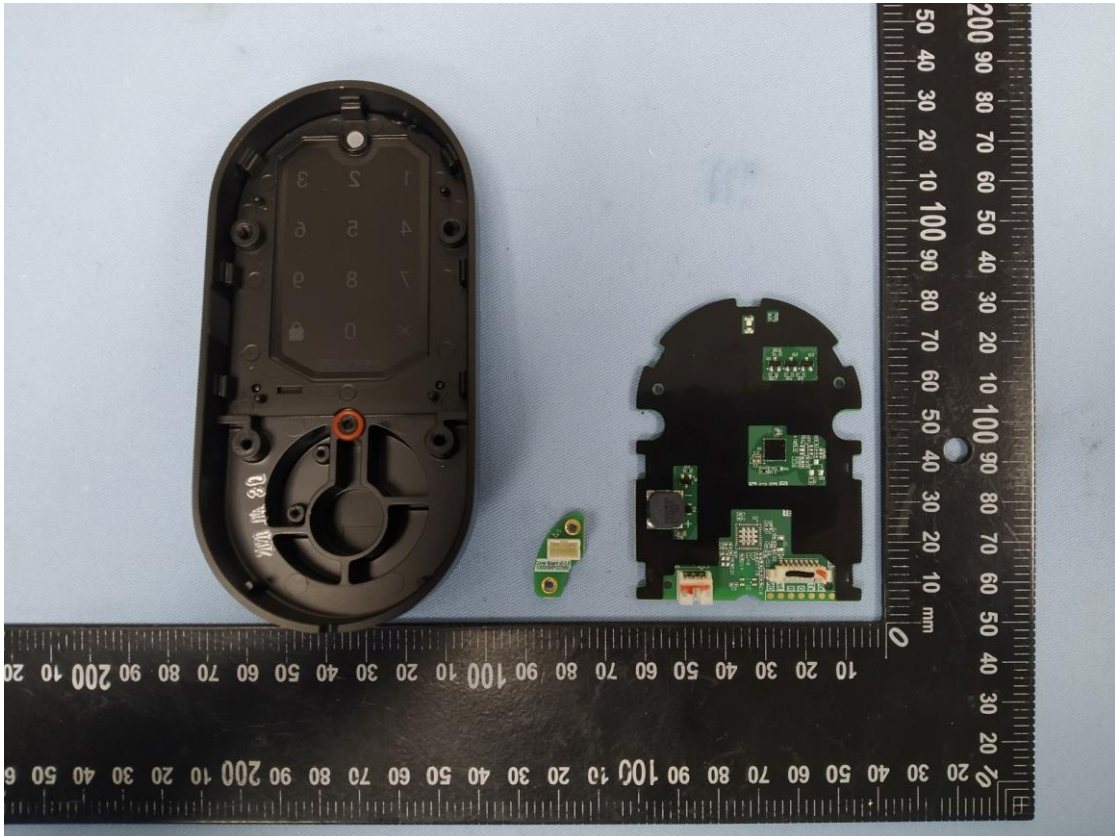

Product: Kapture Auto Deadbolt

Brand name: Kapture

Type Identification: KP1-D7P1, KPI-D791

Product: Kapture Auto Deadbolt  
Brand name: Kapture  
Type Identification: KP1-D7P1, KPI-D791

Product: Kapture Auto Deadbolt

Brand name: Kapture

Type Identification: KP1-D7P1, KPI-D791

Product: Kapture Auto Deadbolt  
Brand name: Kapture  
Type Identification: KP1-D7P1, KPI-D791

Product: Kapture Auto Deadbolt  
Brand name: Kapture  
Type Identification: KP1-D7P1, KPI-D791

Product: Kapture Auto Deadbolt  
Brand name: Kapture  
Type Identification: KP1-D7P1, KPI-D791

Product: Kapture Auto Deadbolt  
Brand name: Kapture  
Type Identification: KP1-D7P1, KPI-D791

Product: Kapture Auto Deadbolt  
Brand name: Kapture  
Type Identification: KP1-D7P1, KPI-D791