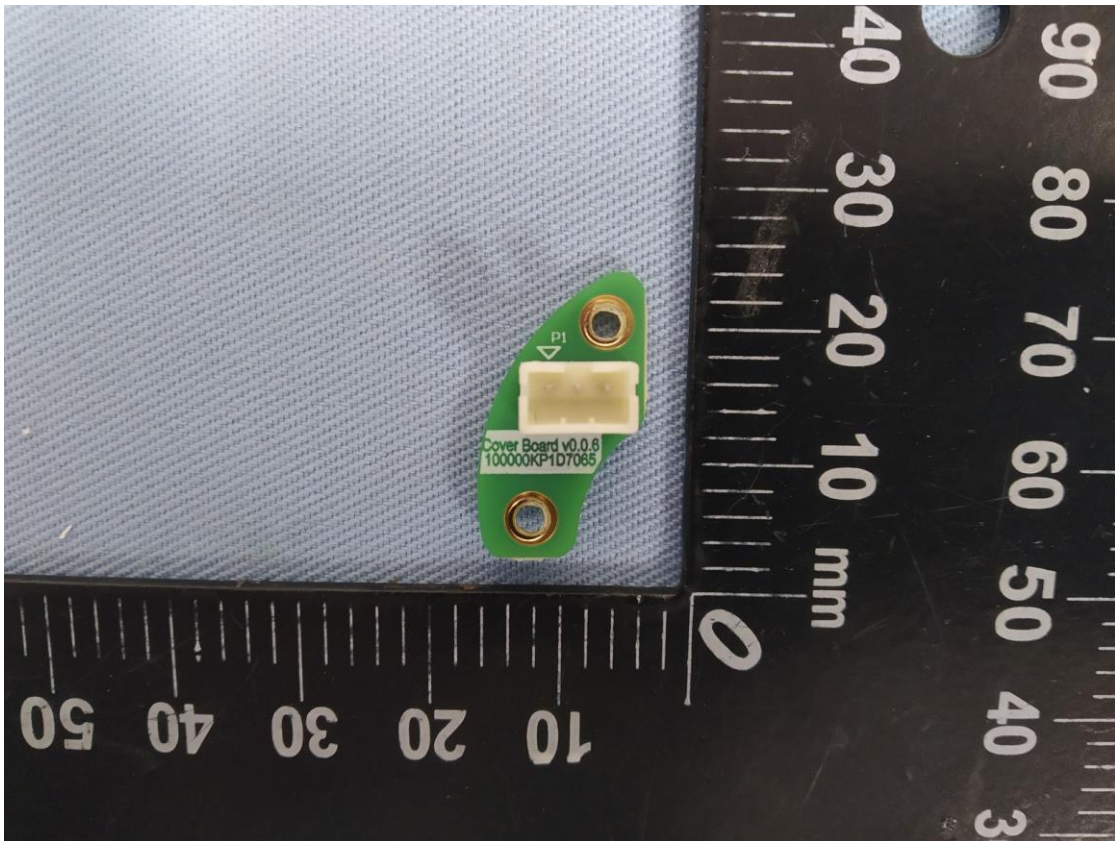

Product: Kapture Auto Deadbolt

Brand name: Kapture

Type Identification: KP1-D7P1, KPI-D791

Product: Kapture Auto Deadbolt  
Brand name: Kapture  
Type Identification: KP1-D7P1, KPI-D791

Product: Kapture Auto Deadbolt

Brand name: Kapture

Type Identification: KP1-D7P1, KPI-D791

Product: Kapture Auto Deadbolt  
Brand name: Kapture  
Type Identification: KP1-D7P1, KPI-D791

Product: Kapture Auto Deadbolt  
Brand name: Kapture  
Type Identification: KP1-D7P1, KPI-D791

Product: Kapture Auto Deadbolt  
Brand name: Kapture  
Type Identification: KP1-D7P1, KPI-D791

Product: Kapture Auto Deadbolt  
Brand name: Kapture  
Type Identification: KP1-D7P1, KPI-D791

Product: Kapture Auto Deadbolt  
Brand name: Kapture  
Type Identification: KP1-D7P1, KPI-D791