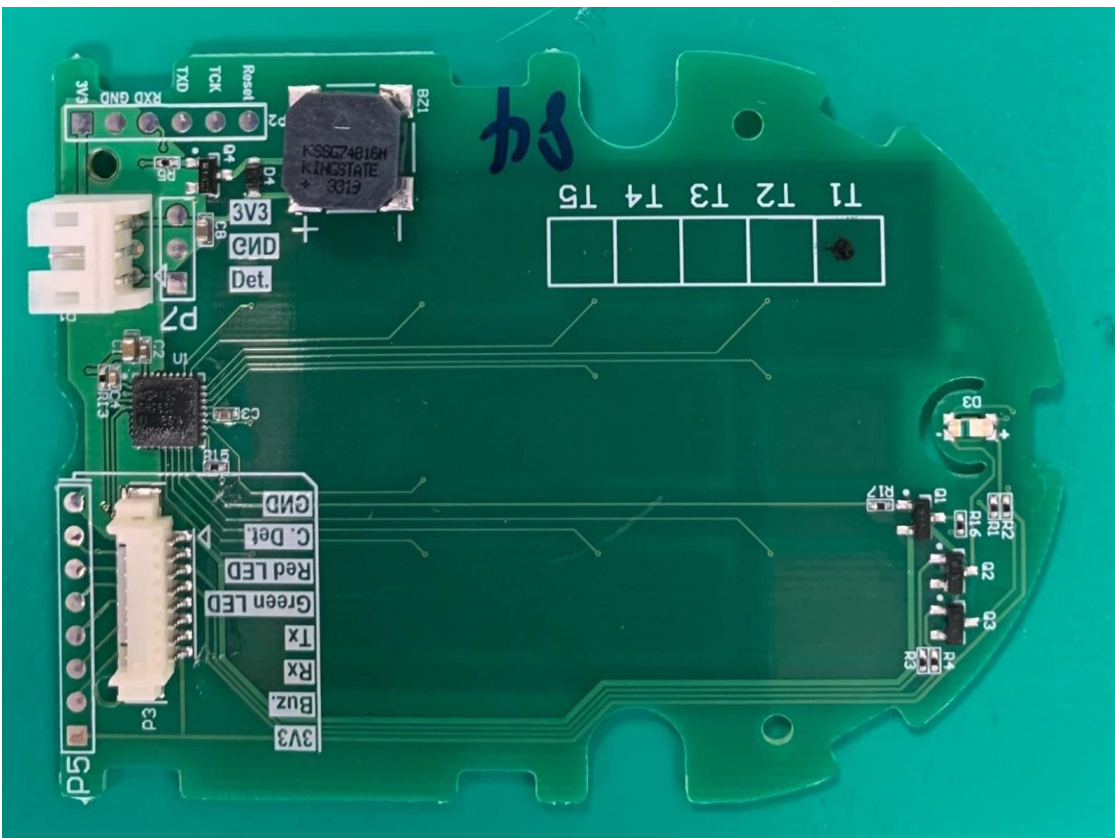

Product: Kapture Auto Deadbolt

Brand name: Kapture

Type Identification: KP1-D7P1, KPI-D791

Product: Kapture Auto Deadbolt  
Brand name: Kapture  
Type Identification: KP1-D7P1, KPI-D791

Product: Kapture Auto Deadbolt

Brand name: Kapture

Type Identification: KP1-D7P1, KPI-D791

Product: Kapture Auto Deadbolt  
Brand name: Kapture  
Type Identification: KP1-D7P1, KPI-D791

Product: Kapture Auto Deadbolt  
Brand name: Kapture  
Type Identification: KP1-D7P1, KPI-D791

Product: Kapture Auto Deadbolt  
Brand name: Kapture  
Type Identification: KP1-D7P1, KPI-D791

Product: Kapture Auto Deadbolt  
Brand name: Kapture  
Type Identification: KP1-D7P1, KPI-D791

Product: Kapture Auto Deadbolt  
Brand name: Kapture  
Type Identification: KP1-D7P1, KPI-D791