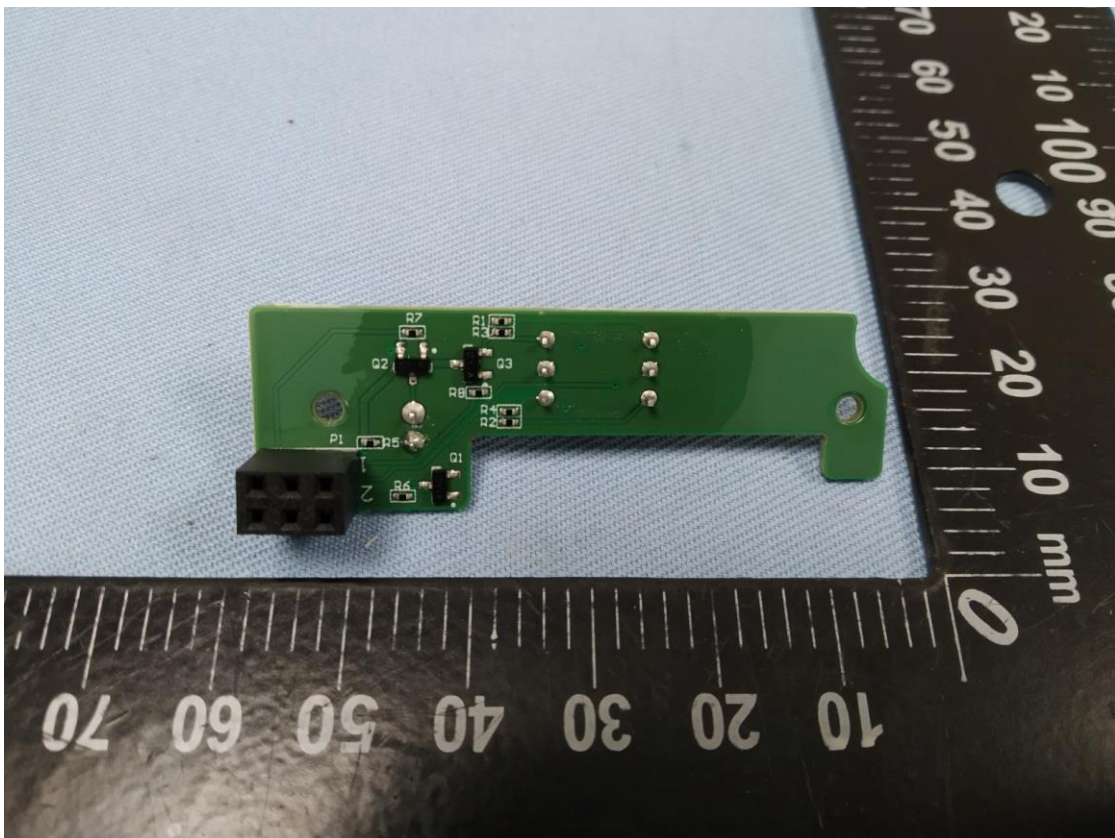

Product: Kapture Auto Deadbolt

Brand name: Kapture

Type Identification: KP1-D7P1, KPI-D791

Product: Kapture Auto Deadbolt  
Brand name: Kapture  
Type Identification: KP1-D7P1, KPI-D791

Product: Kapture Auto Deadbolt

Brand name: Kapture

Type Identification: KP1-D7P1, KPI-D791

Product: Kapture Auto Deadbolt  
Brand name: Kapture  
Type Identification: KP1-D7P1, KPI-D791

Product: Kapture Auto Deadbolt  
Brand name: Kapture  
Type Identification: KP1-D7P1, KPI-D791

Product: Kapture Auto Deadbolt  
Brand name: Kapture  
Type Identification: KP1-D7P1, KPI-D791

Product: Kapture Auto Deadbolt  
Brand name: Kapture  
Type Identification: KP1-D7P1, KPI-D791

Product: Kapture Auto Deadbolt  
Brand name: Kapture  
Type Identification: KP1-D7P1, KPI-D791