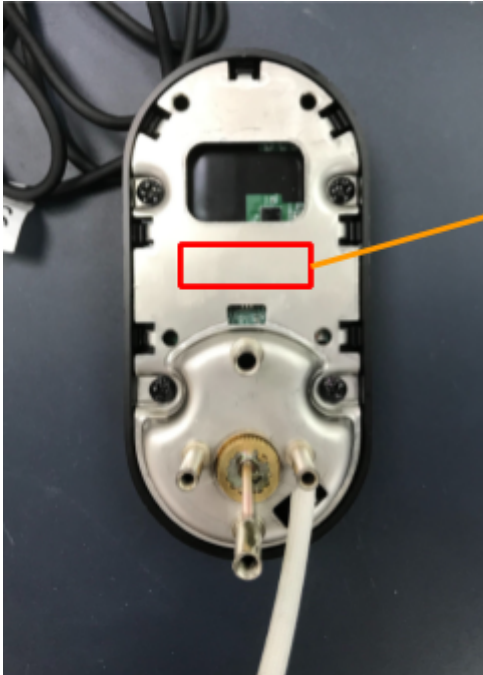

Lable Artwork

KP1-D791(Matt Black)

KP1-D791/KP1-D7P1

Location: on the back of the exterior lock

Length: 20mm

Width: 7mm

Color: Matt Black (KP1-D791)/Satin Nickel (KP1-D7P1)

KP1-D7P1(Satin Nickel)

KP1-D791/KP1-D7P1

Location: on the back of the exterior lock

Length: 20mm

Width: 7mm

Color: Matt Black (KP1-D791)/Satin Nickel (KP1-D7P1)