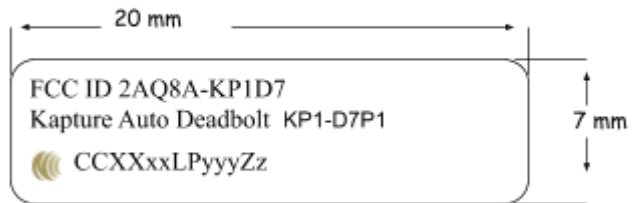

Lable Artwork

KP1-D791(Matt Black)

KP1-D791/KP1-D7P1

Location: on the back of the exterior lock

Length: 20mm

Width: 7mm

Color: Matt Black (KP1-D791)/Satin Nickel (KP1-D7P1)

KP1-D7P1(Satin Nickel)

KP1-D791/KP1-D7P1

Location: on the back of the exterior lock

Length: 20mm

Width: 7mm

Color: Matt Black (KP1-D791)/Satin Nickel (KP1-D7P1)