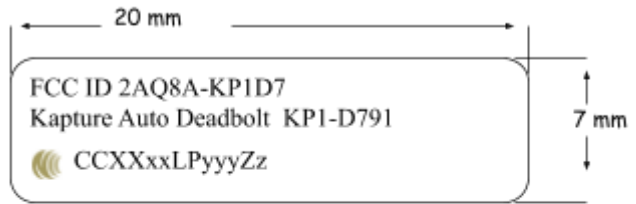

Lable Artwork

KP1-D791(Matt Black)

KP1-D791/KP1-D7P1

Location: on the back of the exterior lock

Length: 20mm

Width: 7mm

Color: Matt Black (KP1-D791)/Satin Nickel (KP1-D7P1)

KP1-D7P1(Satin Nickel)

KP1-D791/KP1-D7P1

Location: on the back of the exterior lock

Length: 20mm

Width: 7mm

Color: Matt Black (KP1-D791)/Satin Nickel (KP1-D7P1)