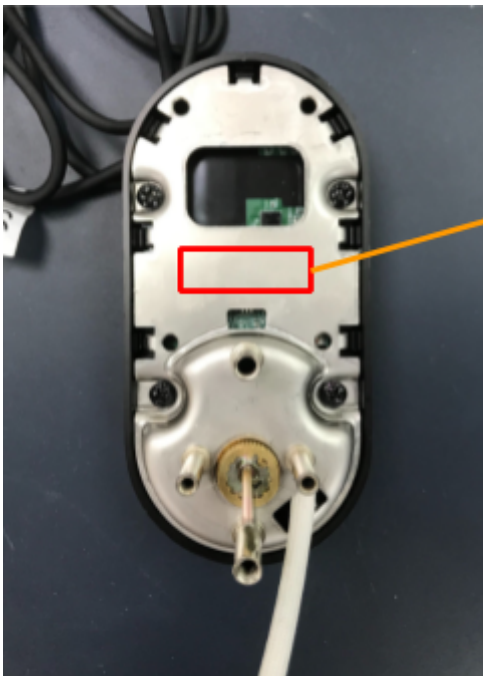

Lable Artwork

KP1-D791(Matt Black)

KP1-D791/KP1-D7P1

Location: on the back of the exterior lock

Length: 20mm

Width: 7mm

Color: Matt Black (KP1-D791)/Satin Nickel (KP1-D7P1)

KP1-D7P1(Satin Nickel)

KP1-D791/KP1-D7P1

Location: on the back of the exterior lock

Length: 20mm

Width: 7mm

Color: Matt Black (KP1-D791)/Satin Nickel (KP1-D7P1)