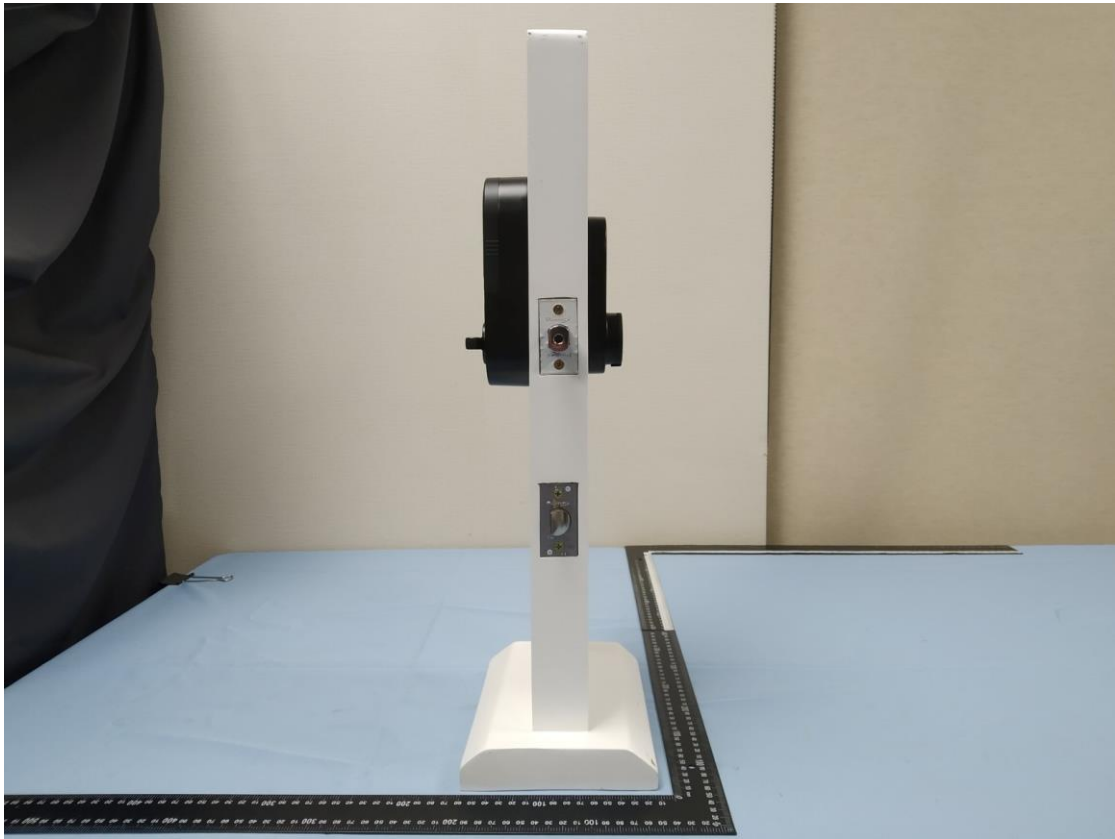

Product: Kapture Auto Deadbolt
Brand name: Kapture
Type Identification: KP1-D7P1, KPI-D791

KP1-D7P1

Product: Kapture Auto Deadbolt
Brand name: Kapture
Type Identification: KP1-D7P1, KPI-D791

Product: Kapture Auto Deadbolt
Brand name: Kapture
Type Identification: KP1-D7P1, KPI-D791

Product: Kapture Auto Deadbolt
Brand name: Kapture
Type Identification: KP1-D7P1, KPI-D791

KP1-D791

Product: Kapture Auto Deadbolt
Brand name: Kapture
Type Identification: KP1-D7P1, KPI-D791

Product: Kapture Auto Deadbolt
Brand name: Kapture
Type Identification: KP1-D7P1, KPI-D791

Product: Kapture Auto Deadbolt
Brand name: Kapture
Type Identification: KP1-D7P1, KPI-D791