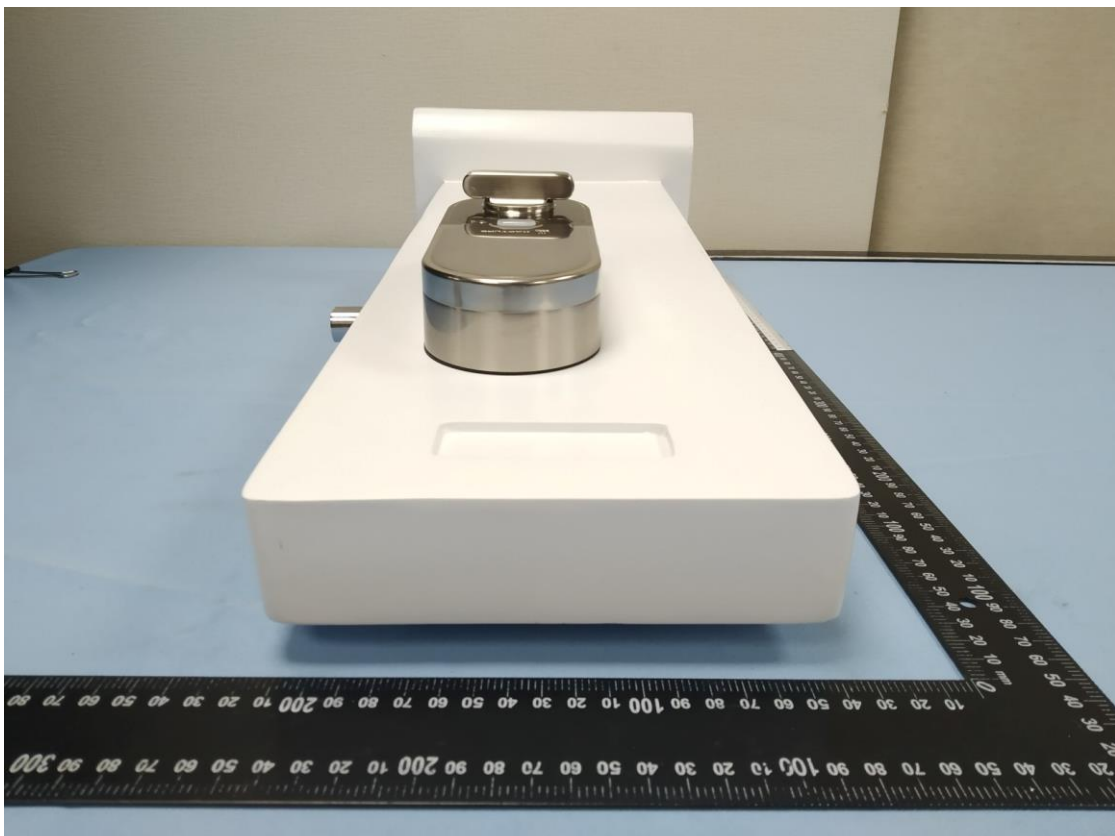

Product: Kapture Auto Deadbolt
Brand name: Kapture
Type Identification: KP1-D7P1, KPI-D791

KP1-D7P1

Product: Kapture Auto Deadbolt
Brand name: Kapture
Type Identification: KP1-D7P1, KPI-D791

Product: Kapture Auto Deadbolt
Brand name: Kapture
Type Identification: KP1-D7P1, KPI-D791

Product: Kapture Auto Deadbolt
Brand name: Kapture
Type Identification: KP1-D7P1, KPI-D791

KP1-D791

Product: Kapture Auto Deadbolt
Brand name: Kapture
Type Identification: KP1-D7P1, KPI-D791

Product: Kapture Auto Deadbolt
Brand name: Kapture
Type Identification: KP1-D7P1, KPI-D791

Product: Kapture Auto Deadbolt
Brand name: Kapture
Type Identification: KP1-D7P1, KPI-D791