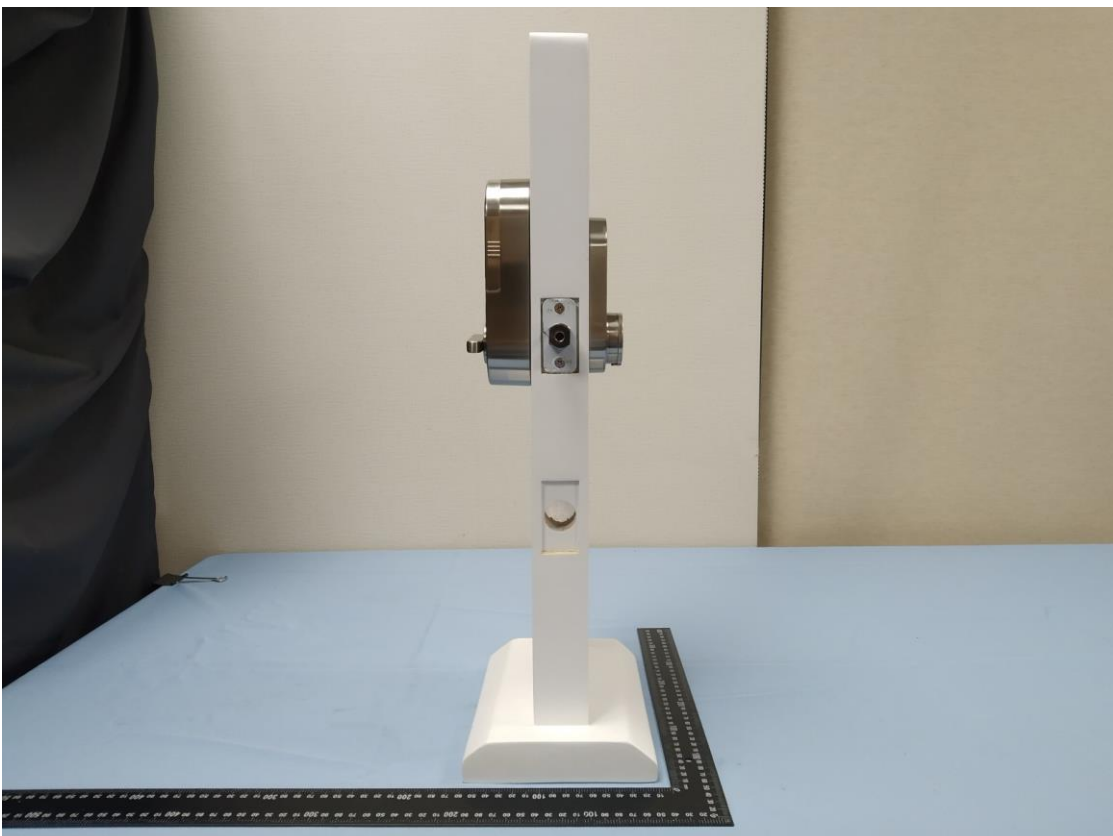

Product: Kapture Auto Deadbolt
Brand name: Kapture
Type Identification: KP1-D7P1, KPI-D791

KP1-D7P1

Product: Kapture Auto Deadbolt
Brand name: Kapture
Type Identification: KP1-D7P1, KPI-D791

Product: Kapture Auto Deadbolt
Brand name: Kapture
Type Identification: KP1-D7P1, KPI-D791

Product: Kapture Auto Deadbolt
Brand name: Kapture
Type Identification: KP1-D7P1, KPI-D791

KP1-D791

Product: Kapture Auto Deadbolt
Brand name: Kapture
Type Identification: KP1-D7P1, KPI-D791

Product: Kapture Auto Deadbolt
Brand name: Kapture
Type Identification: KP1-D7P1, KPI-D791

Product: Kapture Auto Deadbolt
Brand name: Kapture
Type Identification: KP1-D7P1, KPI-D791