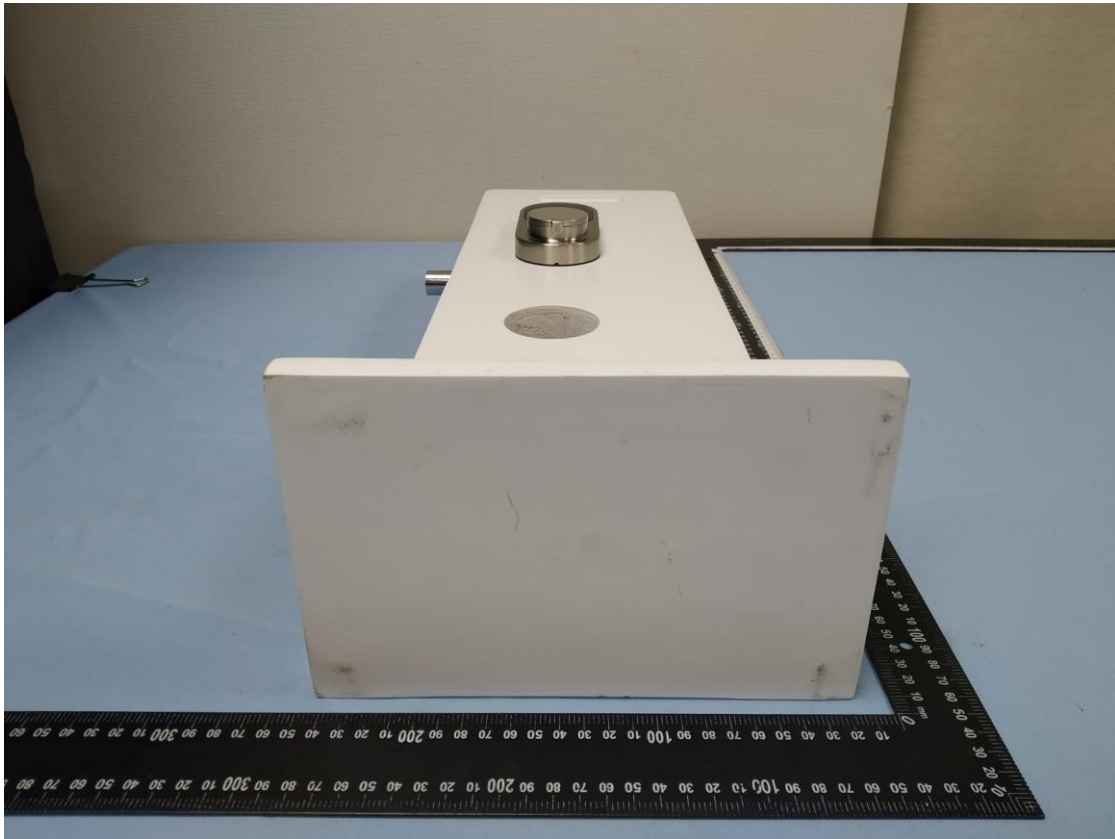

Product: Kapture Auto Deadbolt
Brand name: Kapture
Type Identification: KP1-D7P1, KPI-D791

KP1-D7P1

Product: Kapture Auto Deadbolt
Brand name: Kapture
Type Identification: KP1-D7P1, KPI-D791

Product: Kapture Auto Deadbolt
Brand name: Kapture
Type Identification: KP1-D7P1, KPI-D791

Product: Kapture Auto Deadbolt
Brand name: Kapture
Type Identification: KP1-D7P1, KPI-D791

KP1-D791

Product: Kapture Auto Deadbolt
Brand name: Kapture
Type Identification: KP1-D7P1, KPI-D791

Product: Kapture Auto Deadbolt
Brand name: Kapture
Type Identification: KP1-D7P1, KPI-D791

Product: Kapture Auto Deadbolt
Brand name: Kapture
Type Identification: KP1-D7P1, KPI-D791