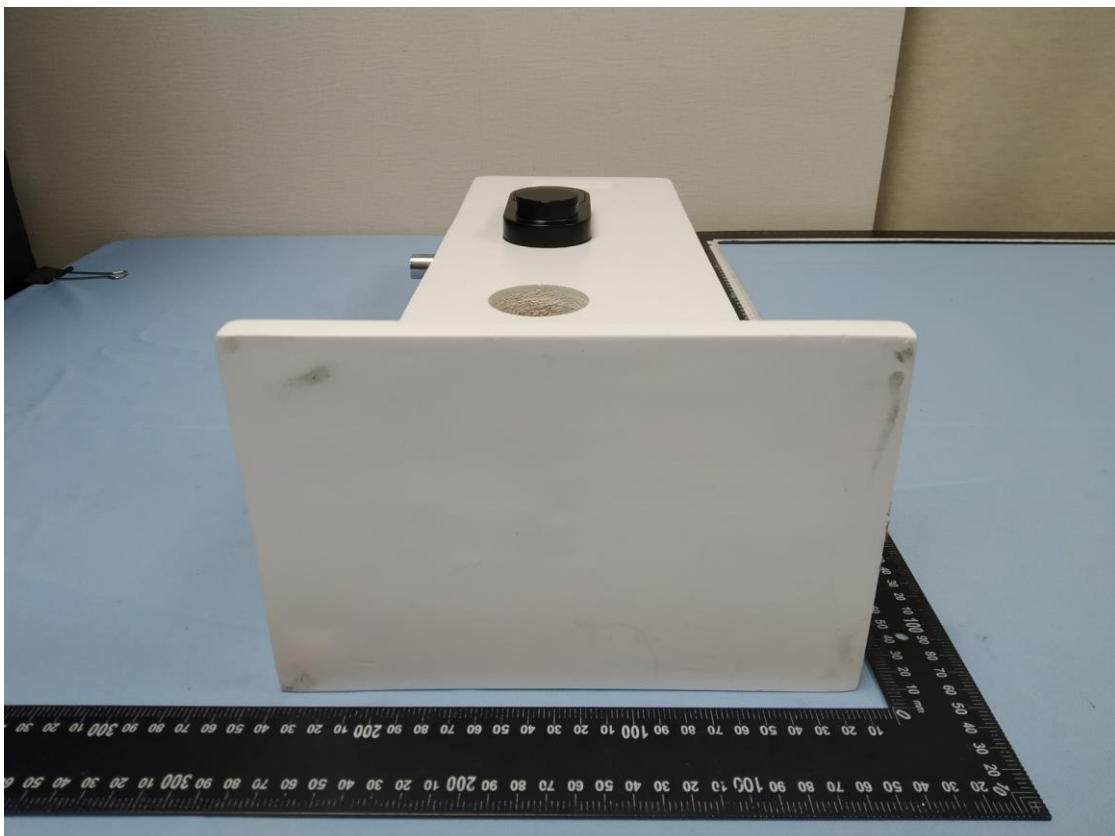

Product: Kapture Auto Deadbolt
Brand name: Kapture
Type Identification: KP1-D7P1, KPI-D791

KP1-D7P1

Product: Kapture Auto Deadbolt
Brand name: Kapture
Type Identification: KP1-D7P1, KPI-D791

Product: Kapture Auto Deadbolt
Brand name: Kapture
Type Identification: KP1-D7P1, KPI-D791

Product: Kapture Auto Deadbolt
Brand name: Kapture
Type Identification: KP1-D7P1, KPI-D791

KP1-D791

Product: Kapture Auto Deadbolt
Brand name: Kapture
Type Identification: KP1-D7P1, KPI-D791

Product: Kapture Auto Deadbolt
Brand name: Kapture
Type Identification: KP1-D7P1, KPI-D791

Product: Kapture Auto Deadbolt
Brand name: Kapture
Type Identification: KP1-D7P1, KPI-D791