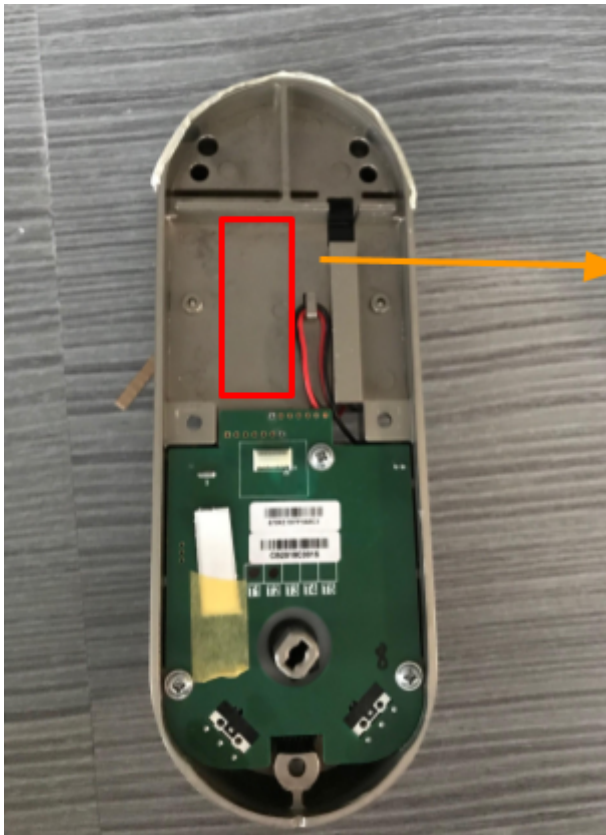

Lable Artwork

KE1-D7P1A

Location: on the back of the exterior lock

Length: 50mm

Width: 25mm

Color: Black/White

Brand name: **Pamex**

Model name: **KE1-D7P1A**