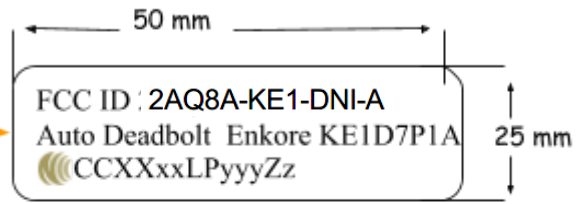

Lable Artwork

KE1-D7P1A

Location: on the back of the exterior lock

Length: 50mm

Width: 25mm

Color: Black/White

Brand name: **Pamex**

Model name: **KE1-D7P1A**