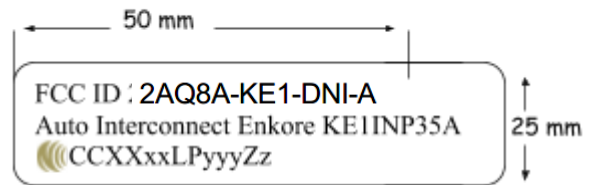

# Lable Artwork

KE1-INP35A

Location: on the back of the exterior lock  
Length: 50mm  
Width: 25mm  
Color: Black/White

Brand name: **Pamex**  
Model name: KE1-INP35A