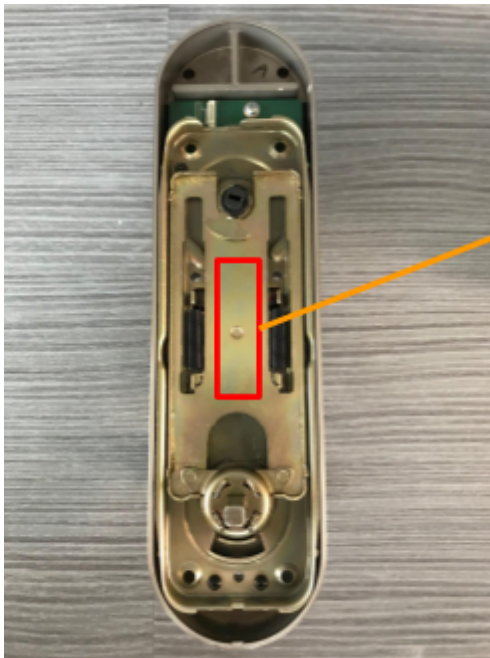

# Lable Artwork

KE1-INP35A

Location: on the back of the exterior lock  
Length: 50mm  
Width: 25mm  
Color: Black/White

Brand name: **Pamex**  
Model name: KE1-INP35A