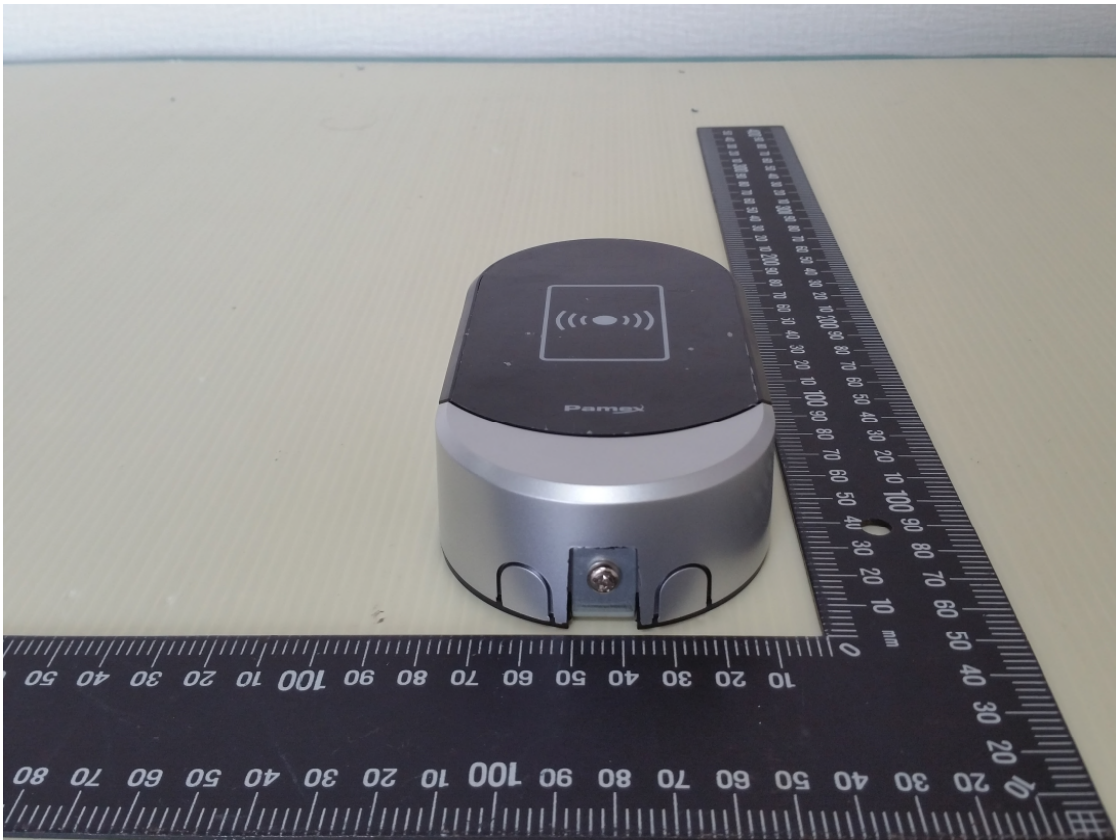

Product: Wall Reader
Type Identification: Kapture KA-WR1S

Product: Wall Reader
Type Identification: Kapture KA-WR1S

Product: Wall Reader
Type Identification: Kapture KA-WR1S