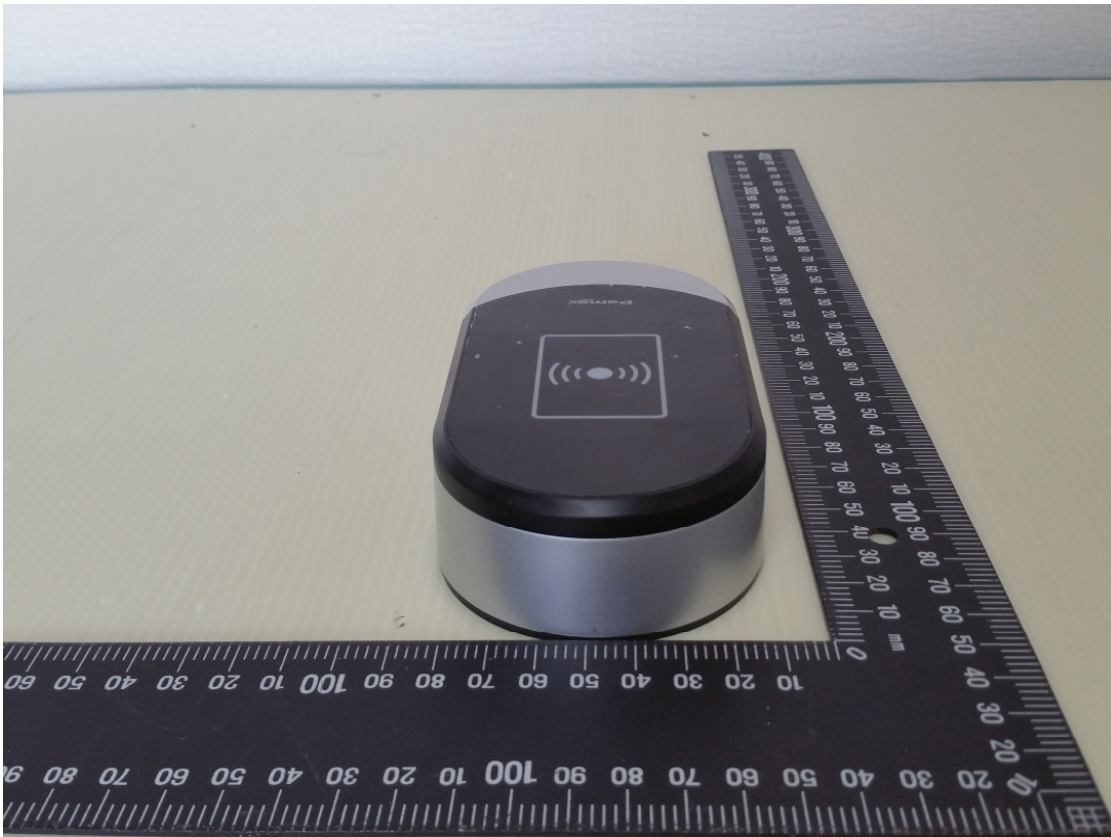

Product: Wall Reader
Type Identification: Kapture KA-WR1S

Product: Wall Reader
Type Identification: Kapture KA-WR1S

Product: Wall Reader
Type Identification: Kapture KA-WR1S