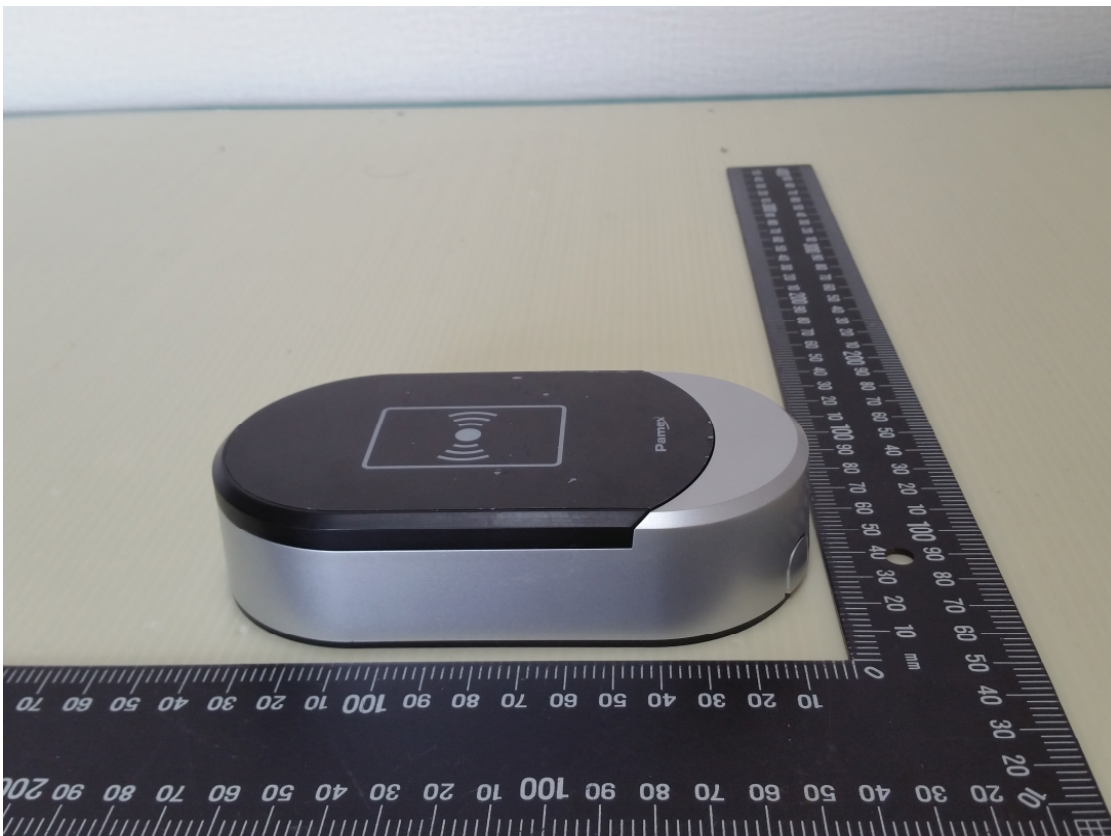

Product: Wall Reader
Type Identification: Kapture KA-WR1S

Product: Wall Reader
Type Identification: Kapture KA-WR1S

Product: Wall Reader
Type Identification: Kapture KA-WR1S