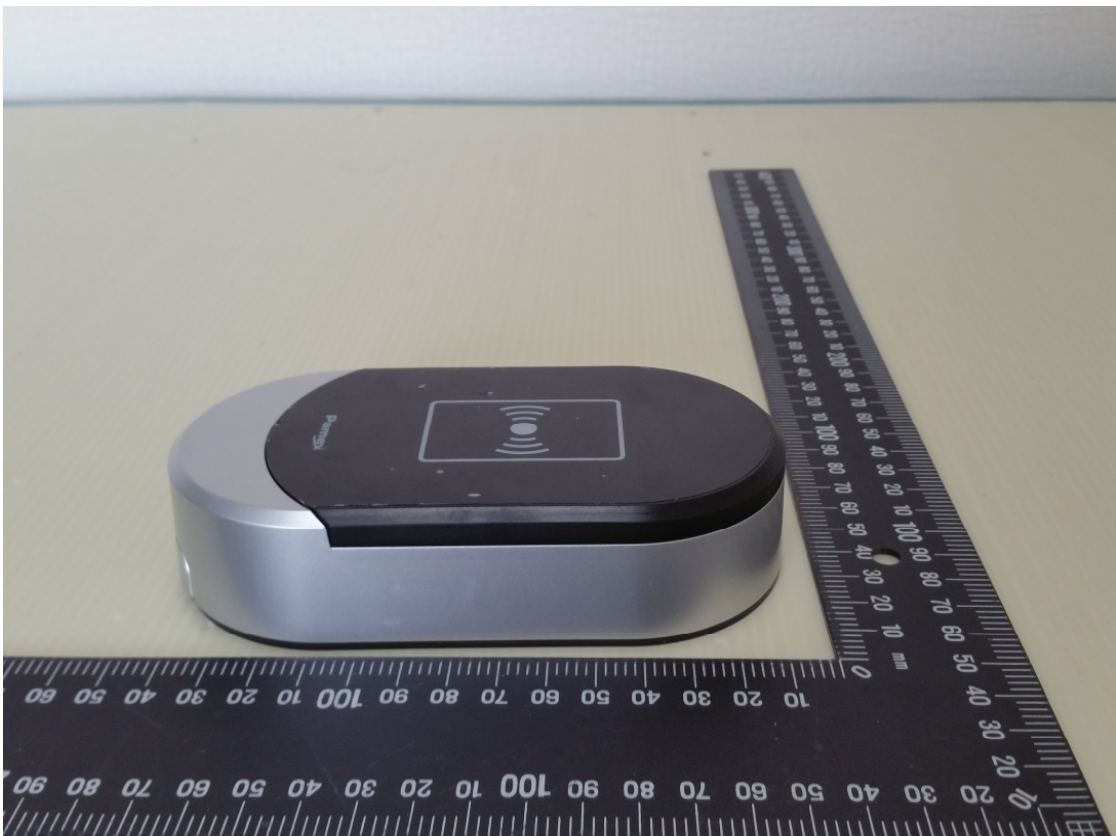

Product: Wall Reader
Type Identification: Kapture KA-WR1S

Product: Wall Reader
Type Identification: Kapture KA-WR1S

Product: Wall Reader
Type Identification: Kapture KA-WR1S