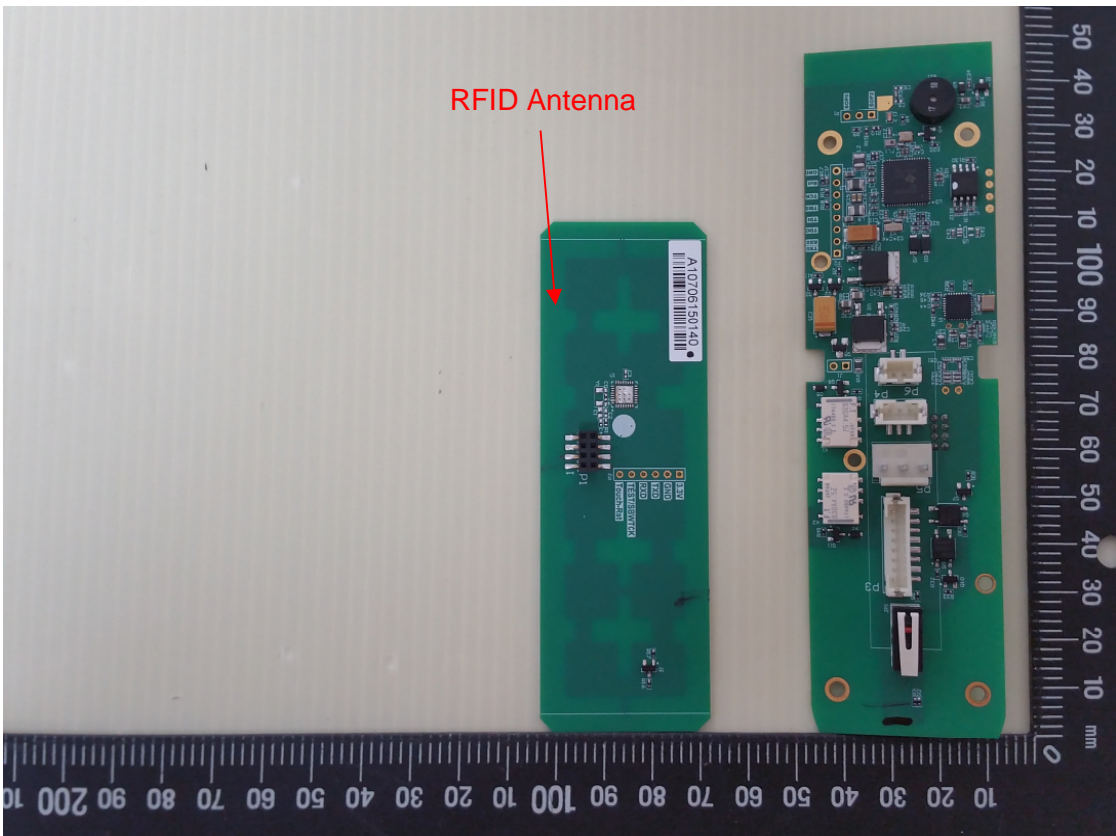

Product: Wall Reader  
Type Identification: Kapture KA-WR1N

Product: Wall Reader  
Type Identification: Kapture KA-WR1N