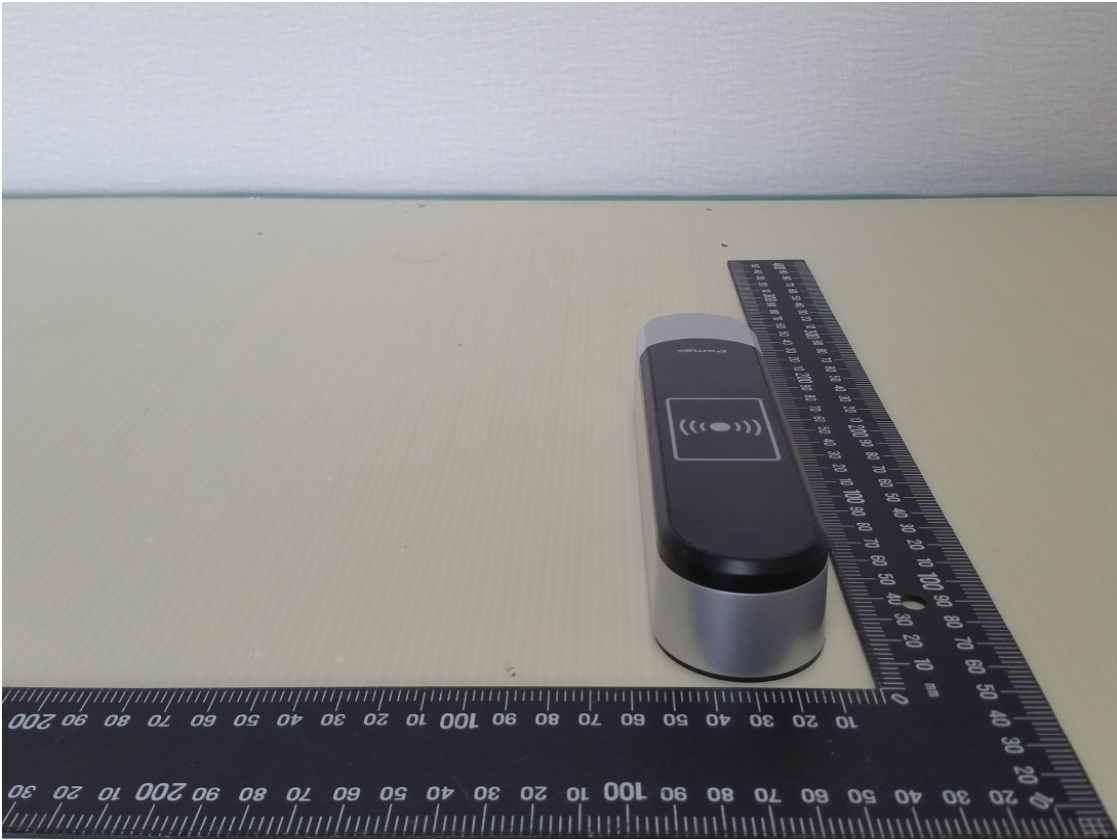

Product: Wall Reader  
Type Identification: Kapture KA-WR1N

Product: Wall Reader  
Type Identification: Kapture KA-WR1N

Product: Wall Reader  
Type Identification: Kapture KA-WR1N