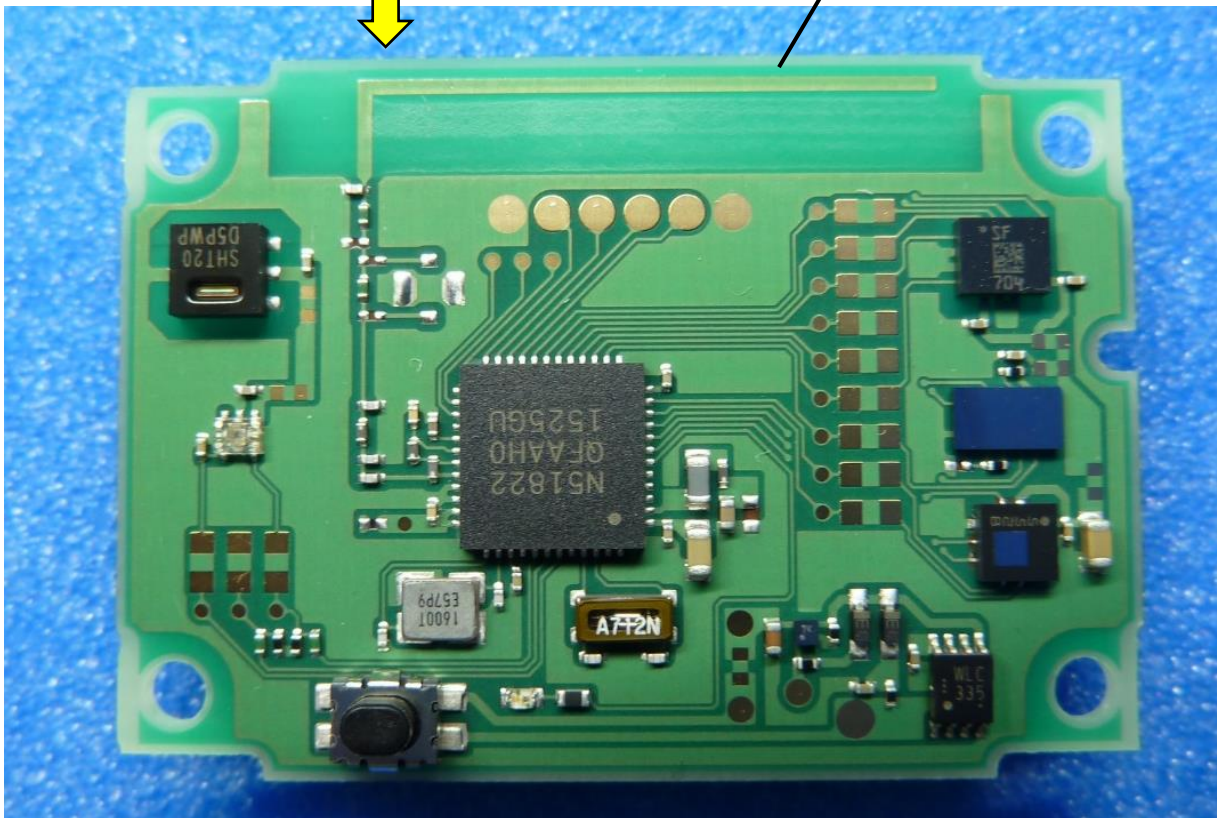

FDK CORPORATION

Model : AZ003

FCC ID : 2AQ85AZ003

DWG.NO. MT-H4-180038

AZ003 Internal Photos

Pattern ANT

Battery