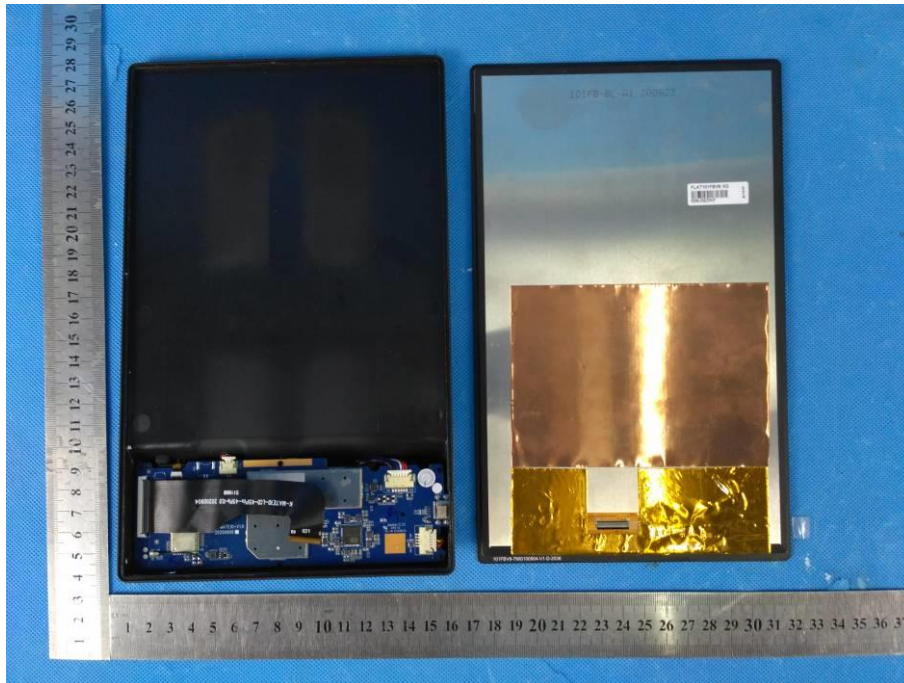

FCC ID: 2AQ7Q-DBA13310  
Product Name: DTEN Mate  
Test Model No.: DBA13310

## EUT Constructional Details

Internal EUT Photo

Photo 1

Photo 2

Photo 3

Photo 4

Photo 5

Photo 6