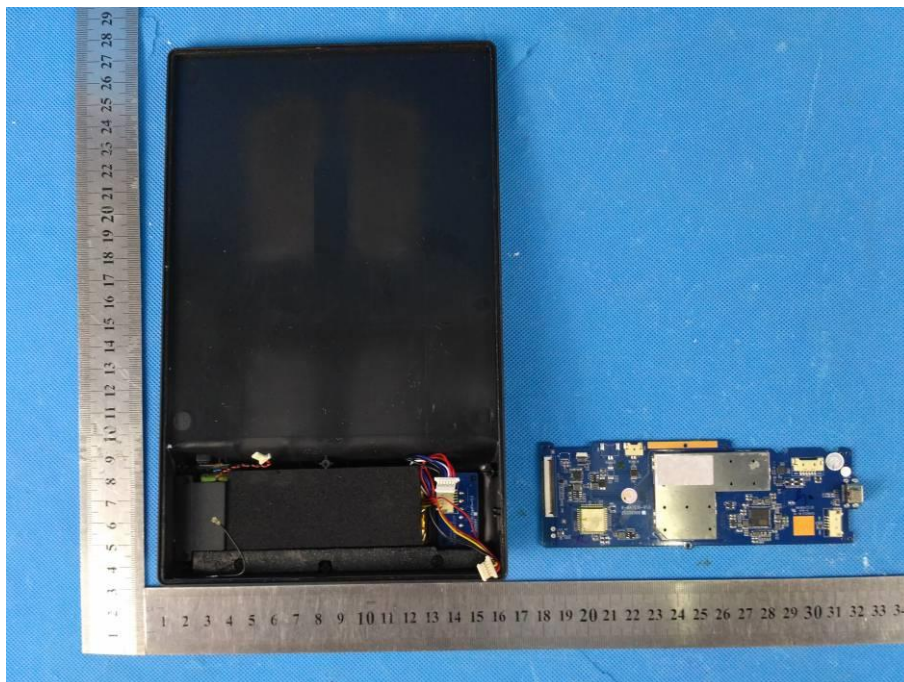

FCC ID: 2AQ7Q-DBA13310  
Product Name: DTEN Mate  
Test Model No.: DBA13310

## EUT Constructional Details

Internal EUT Photo

Photo 1

Photo 2

Photo 3

Photo 4

Photo 5

Photo 6