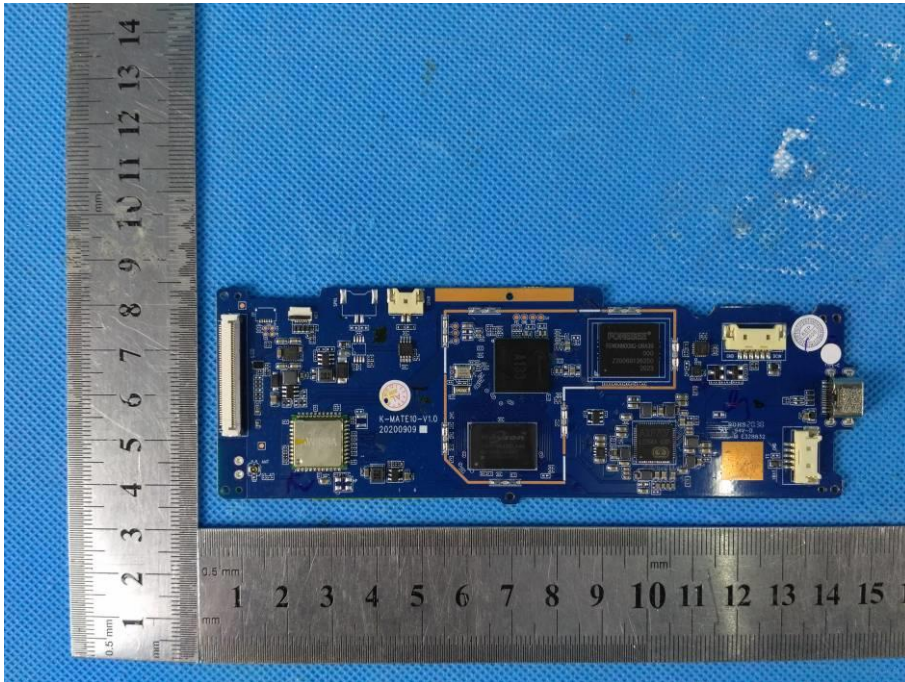

FCC ID: 2AQ7Q-DBA13310  
Product Name: DTEN Mate  
Test Model No.: DBA13310

## EUT Constructional Details

Internal EUT Photo

Photo 1

Photo 2

Photo 3

Photo 4

Photo 5

Photo 6