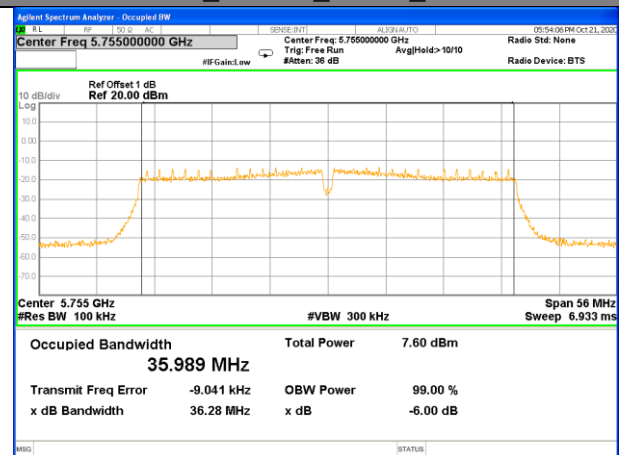

WLAN\_Band-4

WLAN\_Band-4

W58\_11n40\_Lower\_6BW

W58\_11n40\_Higher\_6BW

W58\_11ac20\_Lower\_6BW

W58\_11ac20\_Middle\_6BW

W58\_11ac20\_Higher\_6BW

W58\_11ac40\_Lower\_6BW

WLAN\_Band-4

WLAN\_Band-4

W58\_11ac40\_Higher\_6BW

W58\_11ac80\_-6\_Bandwidth\_5775M