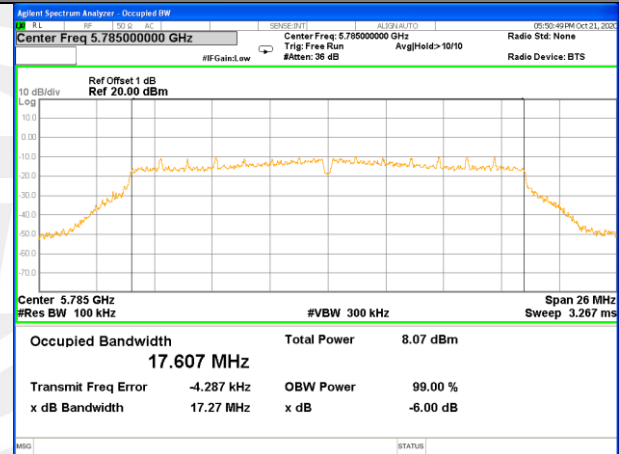

WLAN\_Band-4

WLAN\_Band-4

W58\_11n40\_Lower\_6BW

W58\_11n40\_Higher\_6BW

W58\_11ac20\_Lower\_6BW

W58\_11ac20\_Middle\_6BW

W58\_11ac20\_Higher\_6BW

W58\_11ac40\_Lower\_6BW

WLAN\_Band-4

WLAN\_Band-4

W58\_11ac40\_Higher\_6BW

W58\_11ac80\_-6\_Bandwidth\_5775M