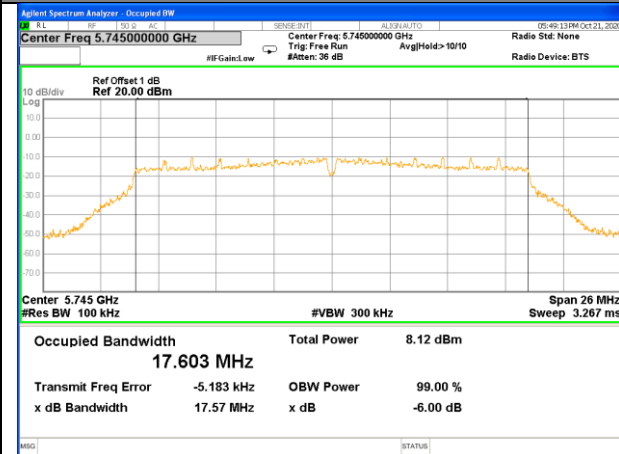

WLAN\_Band-4

WLAN\_Band-4

W58\_11n40\_Lower\_6BW

W58\_11n40\_Higher\_6BW

W58\_11ac20\_Lower\_6BW

W58\_11ac20\_Middle\_6BW

W58\_11ac20\_Higher\_6BW

W58\_11ac40\_Lower\_6BW

WLAN\_Band-4

WLAN\_Band-4

W58\_11ac40\_Higher\_6BW

W58\_11ac80\_-6\_Bandwidth\_5775M