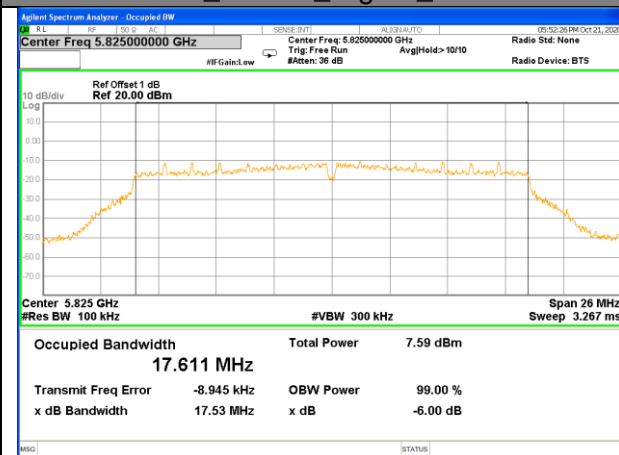

WLAN\_Band-4

WLAN\_Band-4

W58\_11n40\_Lower\_6BW

W58\_11n40\_Higher\_6BW

W58\_11ac20\_Lower\_6BW

W58\_11ac20\_Middle\_6BW

W58\_11ac20\_Higher\_6BW

W58\_11ac40\_Lower\_6BW

WLAN\_Band-4

WLAN\_Band-4

W58\_11ac40\_Higher\_6BW

W58\_11ac80\_-6\_Bandwidth\_5775M