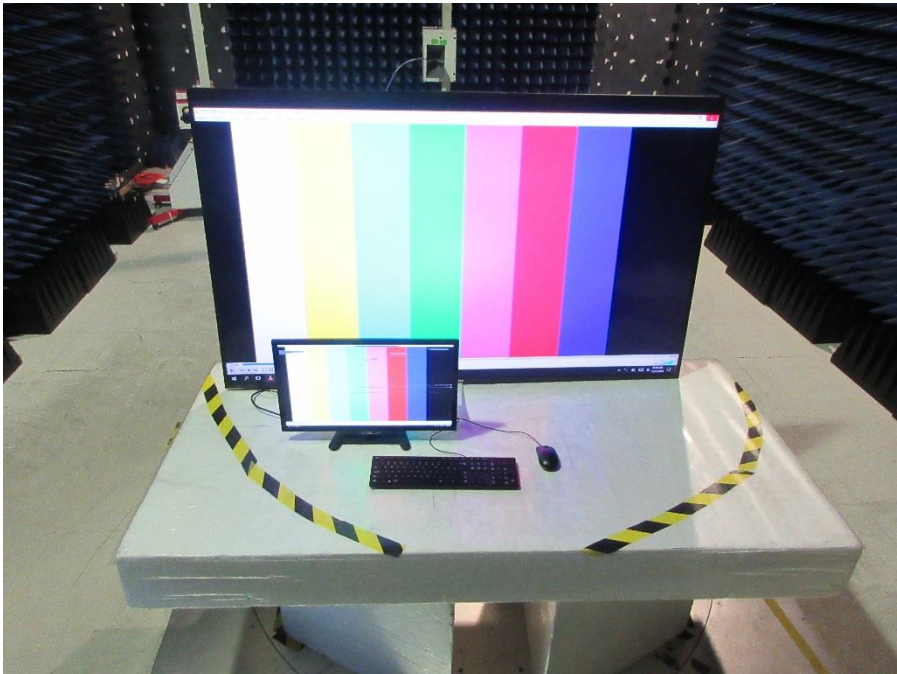

## DB50475\_JAB Setup photo

Radiated Measurement Photos

30MHz- 1GHz

Above 1GHz

## Conducted Measurement Photos