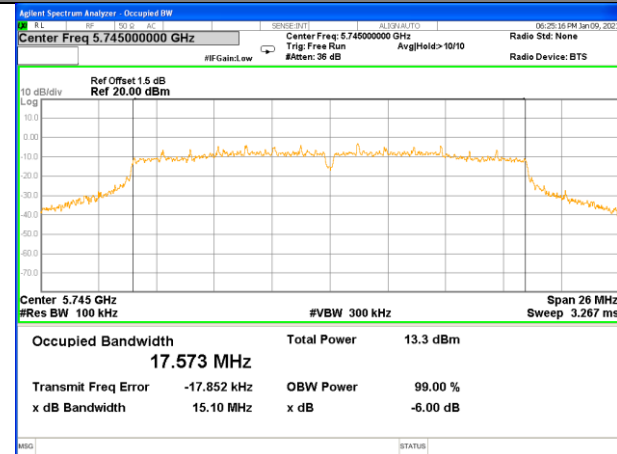

WLAN\_Band-4

WLAN\_Band-4

W58\_11n40\_Lower\_6BW

W58\_11n40\_Higher\_6BW

W58\_11ac20\_Lower\_6BW

W58\_11ac20\_Middle\_6BW

W58\_11ac20\_Higher\_6BW

W58\_11ac40\_Lower\_6BW

WLAN\_Band-4

WLAN\_Band-4

W58\_11ac40\_Higher\_6BW

W58\_11ac80\_-6\_Bandwidth\_5775M