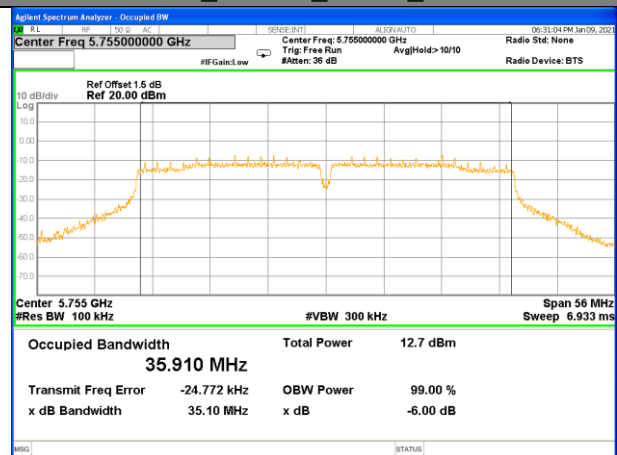

WLAN\_Band-4

WLAN\_Band-4

W58\_11n40\_Lower\_6BW

W58\_11n40\_Higher\_6BW

W58\_11ac20\_Lower\_6BW

W58\_11ac20\_Middle\_6BW

W58\_11ac20\_Higher\_6BW

W58\_11ac40\_Lower\_6BW

WLAN\_Band-4

WLAN\_Band-4

W58\_11ac40\_Higher\_6BW

W58\_11ac80\_-6\_Bandwidth\_5775M