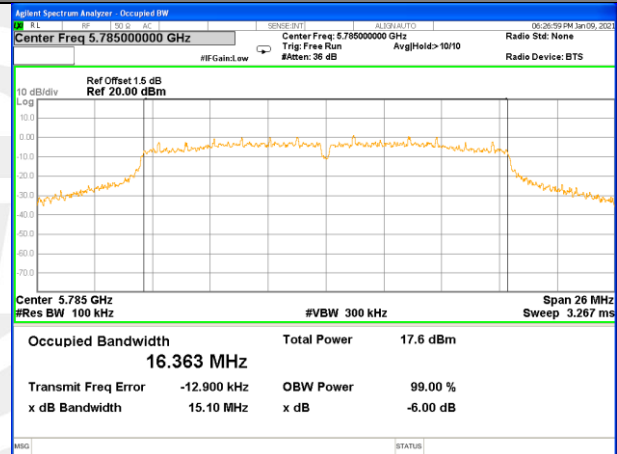

WLAN\_Band-4

WLAN\_Band-4

W58\_11n40\_Lower\_6BW

W58\_11n40\_Higher\_6BW

W58\_11ac20\_Lower\_6BW

W58\_11ac20\_Middle\_6BW

W58\_11ac20\_Higher\_6BW

W58\_11ac40\_Lower\_6BW

WLAN\_Band-4

WLAN\_Band-4

W58\_11ac40\_Higher\_6BW

W58\_11ac80\_-6\_Bandwidth\_5775M