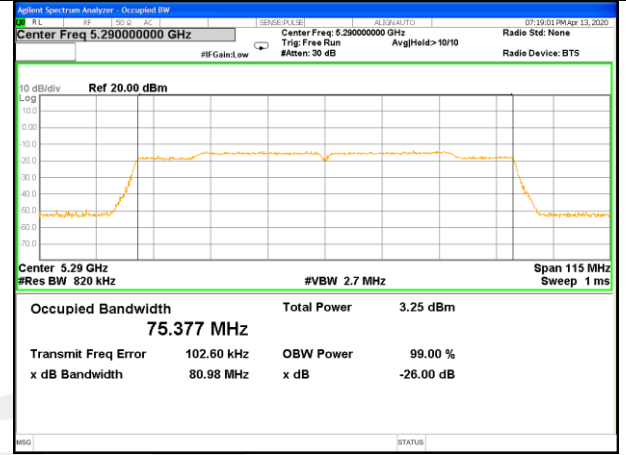

W53_11ac20_Lower_26BW and 99%

W53_11ac20_Middle_26BW and 99%

W53_11ac20_Higher_26BW and 99%

W53_11ac40_Lower_26BW and 99%

WLAN_Band-2

WLAN_Band-2

W53_11ac40_Higher_26BW and 99%

W53_11ac80_CH58(5290MHz)_26BW and 99%