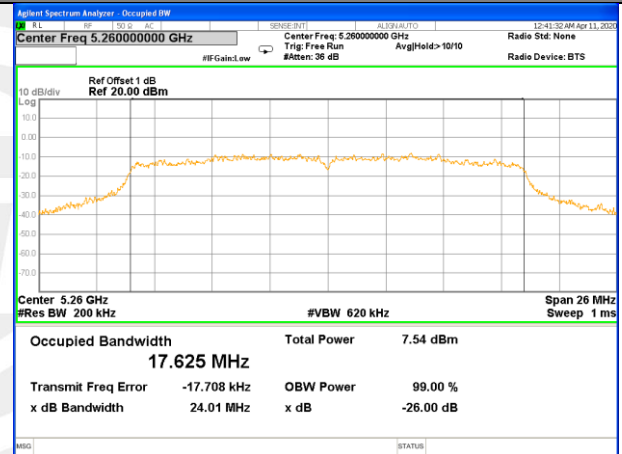

W53_11n20_Lower_26BW and 99%