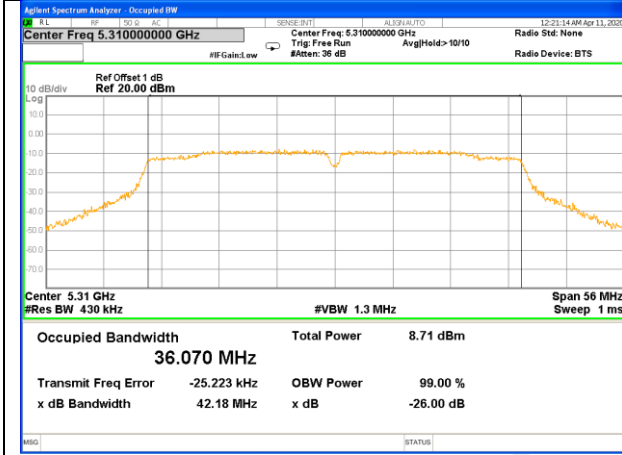

W53_11ac20_Lower_26BW and 99%

W53_11ac20_Middle_26BW and 99%

W53_11ac20_Higher_26BW and 99%

W53_11ac40_Lower_26BW and 99%

WLAN_Band-2

WLAN_Band-2

W53_11ac40_Higher_26BW and 99%

W53_11ac80_CH58(5290MHz)_26BW and 99%