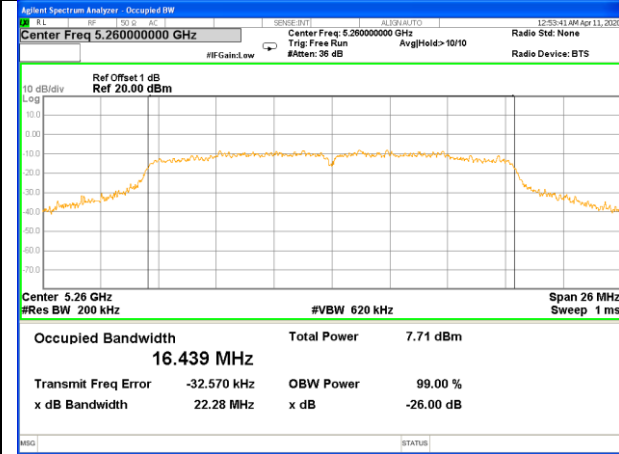

WLAN_Band-1

WLAN_Band-1

W52_11ac40_Higher_26BW and 99%

W52_11ac80_CH42(5210MHz)_26BW and 99%

WLAN_Band-2

WLAN_Band-2

W53_11a20_Lower_26BW and 99%

W53_11a20_Middle_26BW and 99%