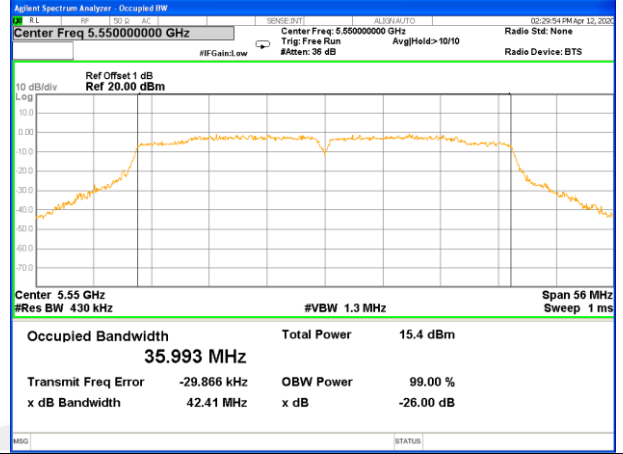

W56_11n40_Middle_26BW and 99%