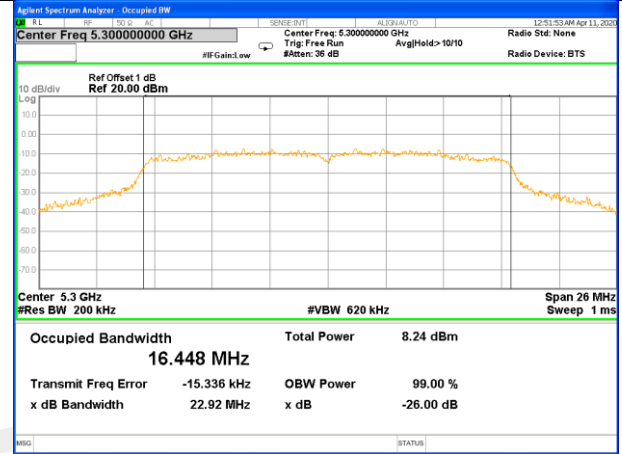

WLAN_Band-1

WLAN_Band-1

W52_11ac40_Higher_26BW and 99%

W52_11ac80_CH42(5210MHz)_26BW and 99%

WLAN_Band-2

WLAN_Band-2

W53_11a20_Lower_26BW and 99%

W53_11a20_Middle_26BW and 99%