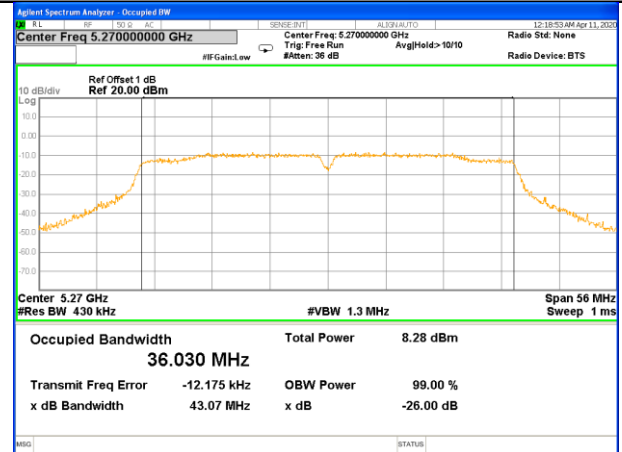

W53_11ac20_Lower_26BW and 99%

W53_11ac20_Middle_26BW and 99%

W53_11ac20_Higher_26BW and 99%

W53_11ac40_Lower_26BW and 99%

WLAN_Band-2

WLAN_Band-2

W53_11ac40_Higher_26BW and 99%

W53_11ac80_CH58(5290MHz)_26BW and 99%