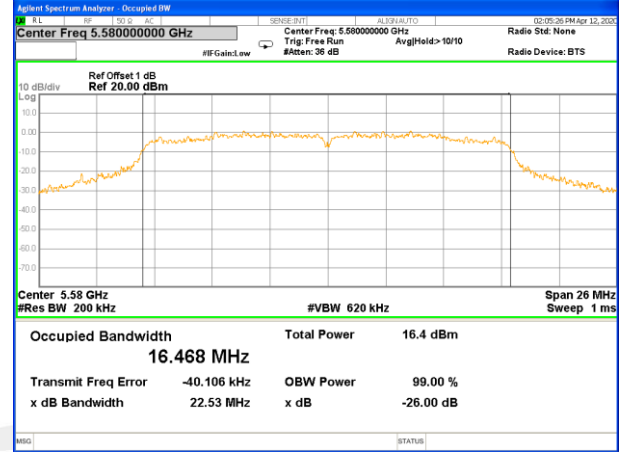

W56_11a20_Middle_26BW and 99%