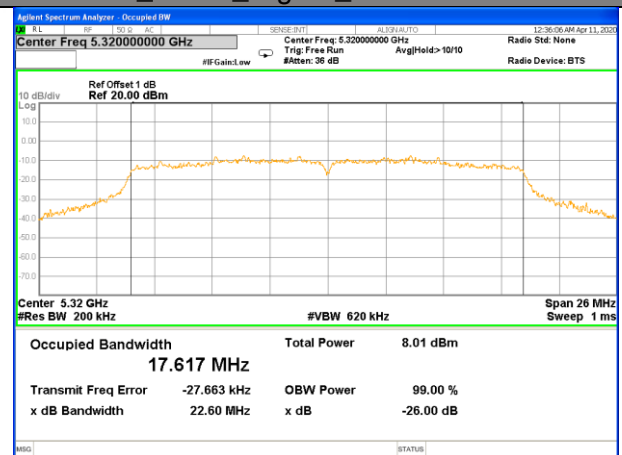

W53_11a20_Higher_26BW and 99%

W53_11n20_Lower_26BW and 99%

W53_11n20_Middle_26BW and 99%

W53_11n20_Higher_26BW and 99%

WLAN_Band-2

WLAN_Band-2

W53_11n40_Lower_26BW and 99%

W53_11n40_Higher_26BW and 99%

W53_11ac20_Lower_26BW and 99%

W53_11ac20_Middle_26BW and 99%

W53_11ac20_Higher_26BW and 99%

W53_11ac40_Lower_26BW and 99%

WLAN_Band-2

WLAN_Band-2

W53_11ac40_Higher_26BW and 99%

W53_11ac80_CH58(5290MHz)_26BW and 99%