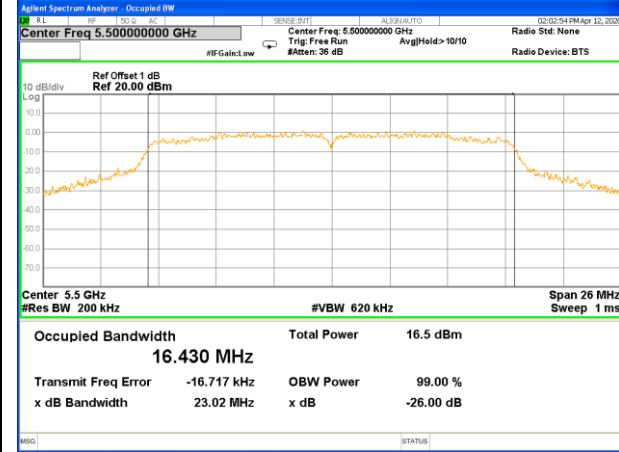

WLAN_Band-3

WLAN_Band-3

W56_11a20_Lower_26BW and 99%