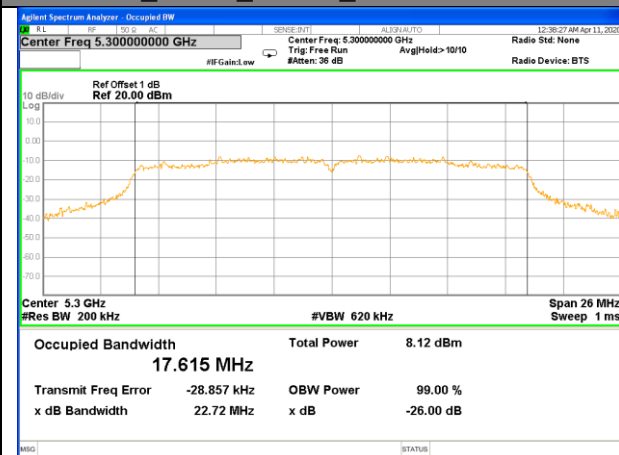

W53_11n20_Middle_26BW and 99%