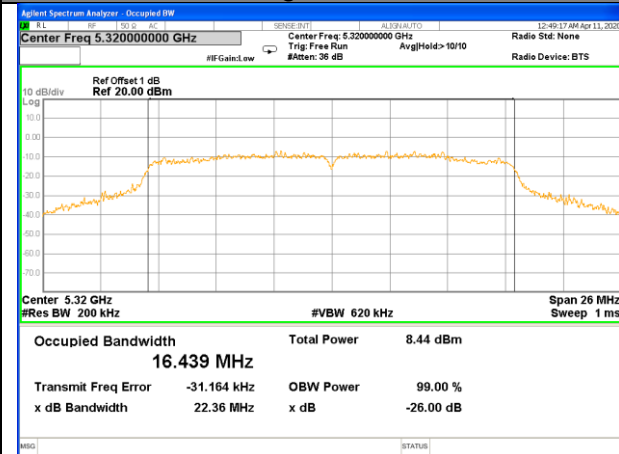

W53_11a20_Higher_26BW and 99%