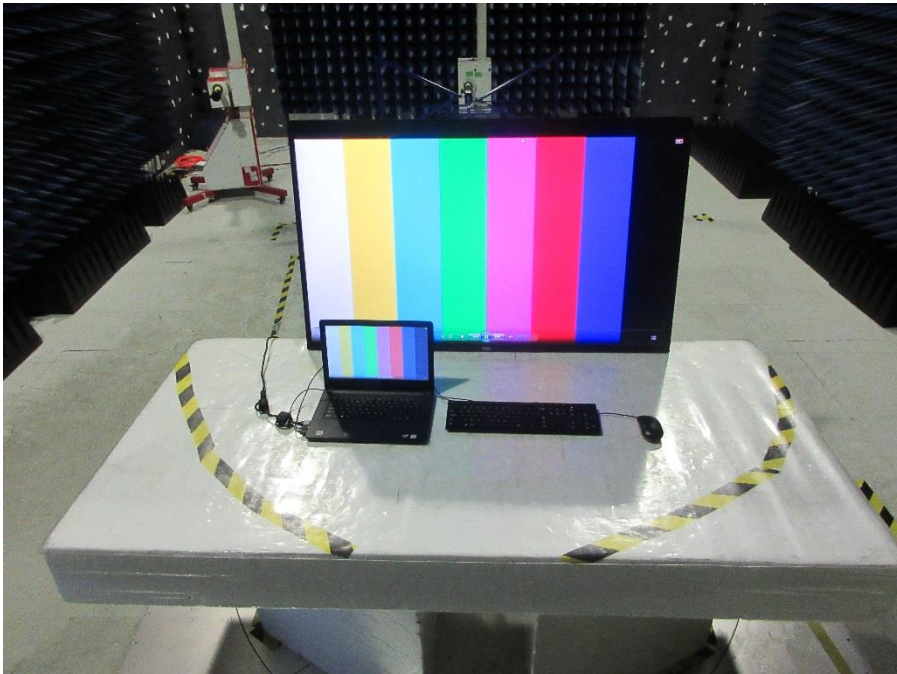

## DB50455\_JAB Setup photo

Radiated Measurement Photos

30MHz- 1GHz

Above 1GHz

## Conducted Measurement Photos