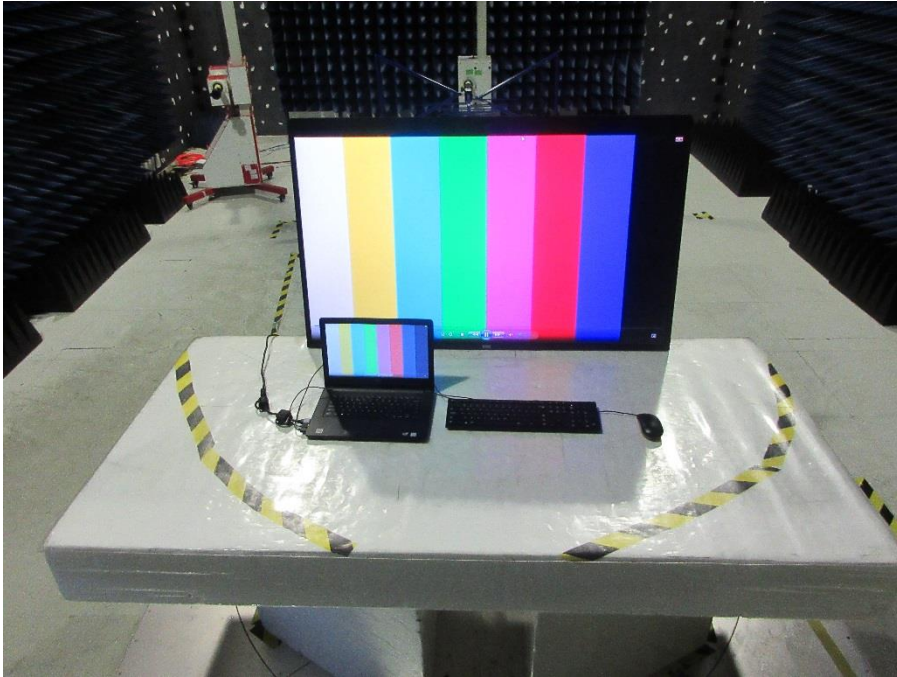

## DB50455\_JAB Setup photo

Radiated Measurement Photos

30MHz- 1GHz

Above 1GHz

## Conducted Measurement Photos