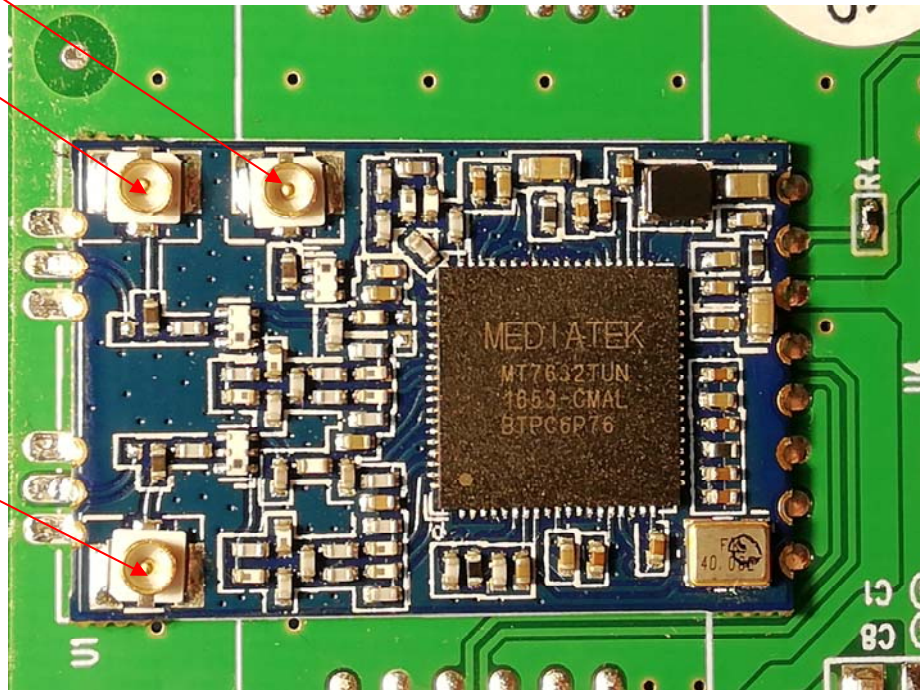

Reference No.: WTS18S09122875-5W

Internal Photos

Reference No.: WTS18S09122875-5W

Reference No.: WTS18S09122875-5W

Reference No.: WTS18S09122875-5W

Reference No.: WTS18S09122875-5W

Reference No.: WTS18S09122875-5W

Reference No.: WTS18S09122875-5W

Reference No.: WTS18S09122875-5W

Reference No.: WTS18S09122875-5W

Ant.3 port

Ant.2 port

Ant.1 port

Reference No.: WTS18S09122875-5W

Reference No.: WTS18S09122875-5W