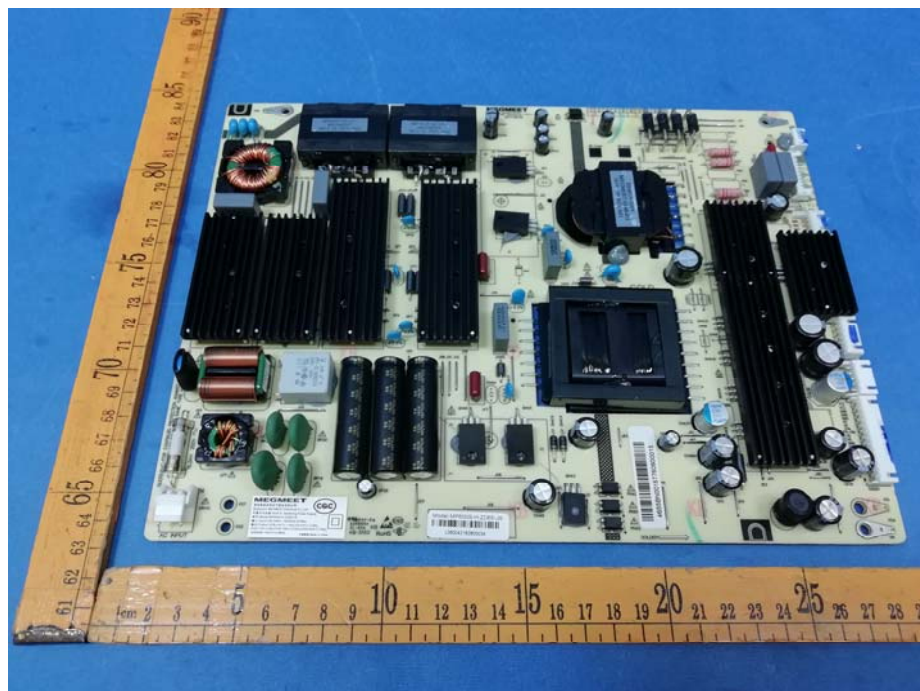

Reference No.: WTS18S09122875-5W

Internal Photos

Reference No.: WTS18S09122875-5W

Reference No.: WTS18S09122875-5W

Reference No.: WTS18S09122875-5W

Reference No.: WTS18S09122875-5W

Reference No.: WTS18S09122875-5W

Reference No.: WTS18S09122875-5W

Reference No.: WTS18S09122875-5W

Reference No.: WTS18S09122875-5W

Ant.3 port

Ant.2 port

Ant.1 port

Reference No.: WTS18S09122875-5W

Reference No.: WTS18S09122875-5W

Waltek Services (Shenzhen) Co.,Ltd.
<http://www.waltek.com.cn>

Reference No.: WTS18S09122875-5W

Ant.5 port

Ant.4 port

Reference No.: WTS18S09122875-5W

Reference No.: WTS18S09122875-5W

=====End=====