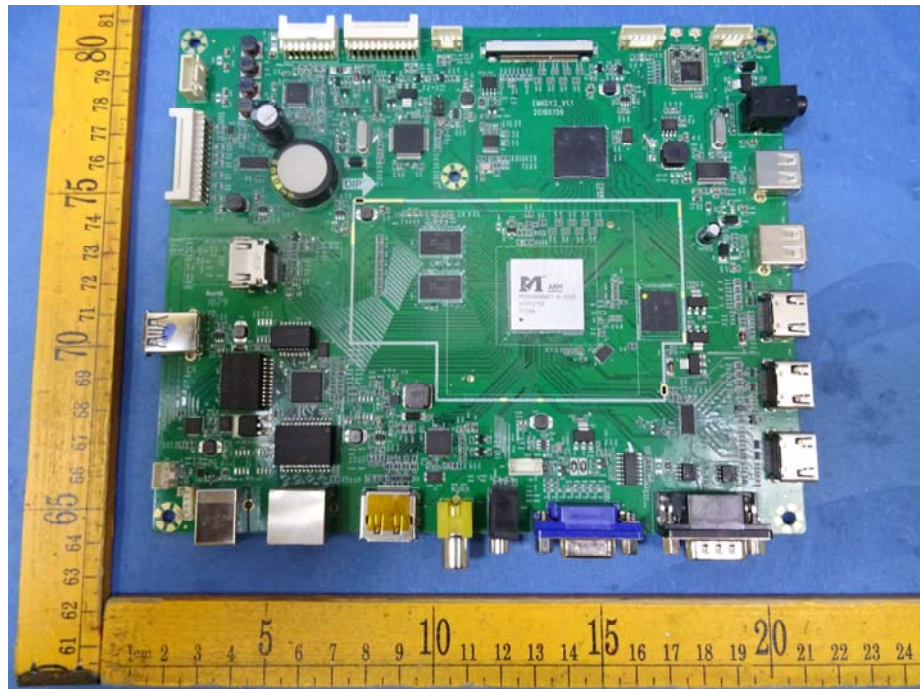

Reference No.: WTS18S09122875-5W

Internal Photos

Reference No.: WTS18S09122875-5W

Reference No.: WTS18S09122875-5W

Reference No.: WTS18S09122875-5W

Reference No.: WTS18S09122875-5W

Reference No.: WTS18S09122875-5W

Reference No.: WTS18S09122875-5W

Reference No.: WTS18S09122875-5W

Reference No.: WTS18S09122875-5W

Ant.3 port

Ant.2 port

Ant.1 port

Reference No.: WTS18S09122875-5W

Reference No.: WTS18S09122875-5W