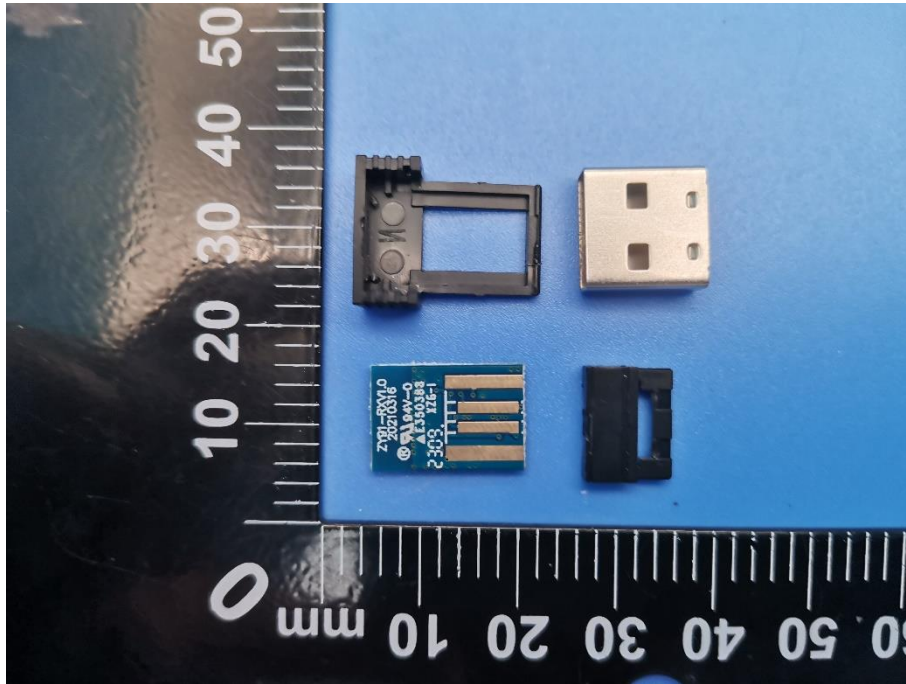

Appendix - Internal Photographs of EUT Constructional Details
FCC ID: 2A7Q-DARCWLMD01
Model: DARCWLMD01

Photo 1

Photo 2

Photo 3