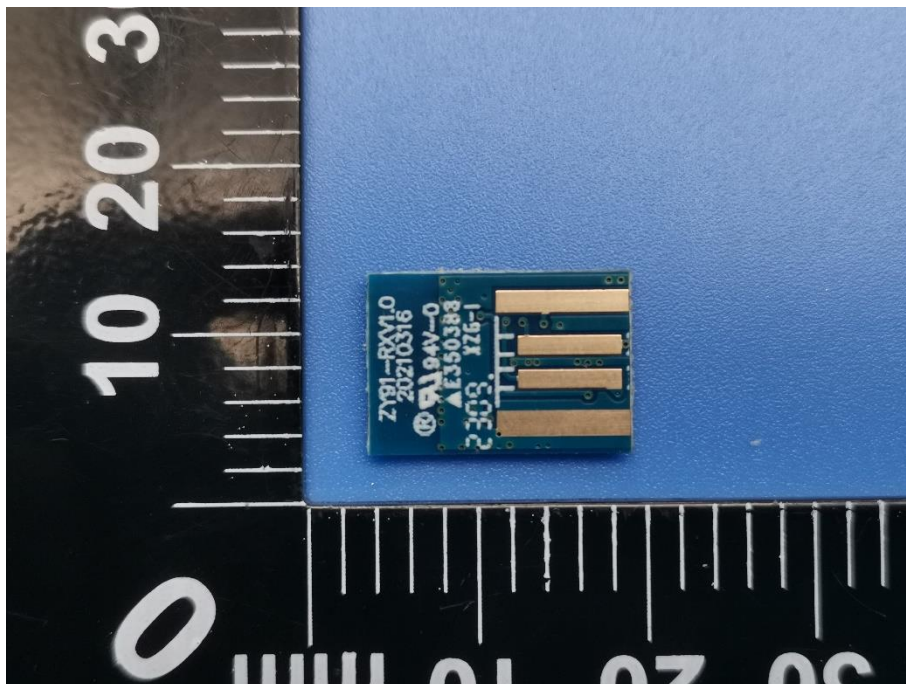

Appendix - Internal Photographs of EUT Constructional Details
FCC ID: 2A7Q-DARCWLMD01
Model: DARCWLMD01

Photo 1

Photo 2

Photo 3