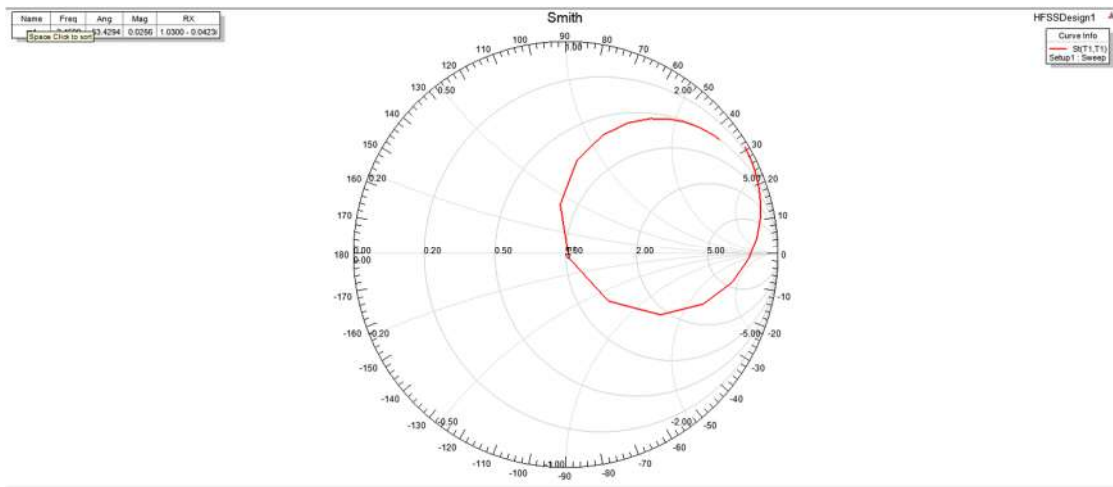

Manufacture: DTEN Inc
Address: 97 E Brokaw Road suite 180 San Jose CA 95112

H-Plan

Max Gain: 1dBi