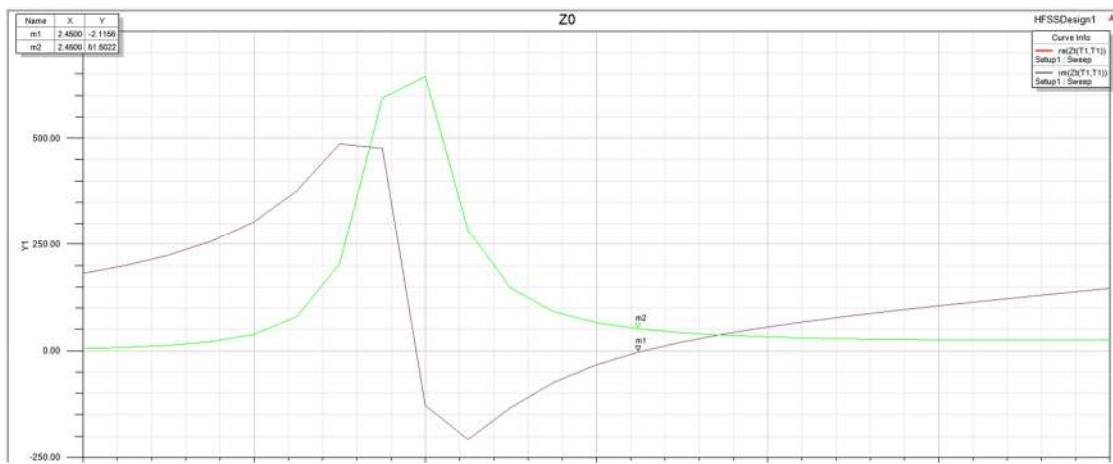

Manufacture: DTEN Inc
Address: 97 E Brokaw Road suite 180 San Jose CA 95112

H-Plan

Max Gain: 1dBi