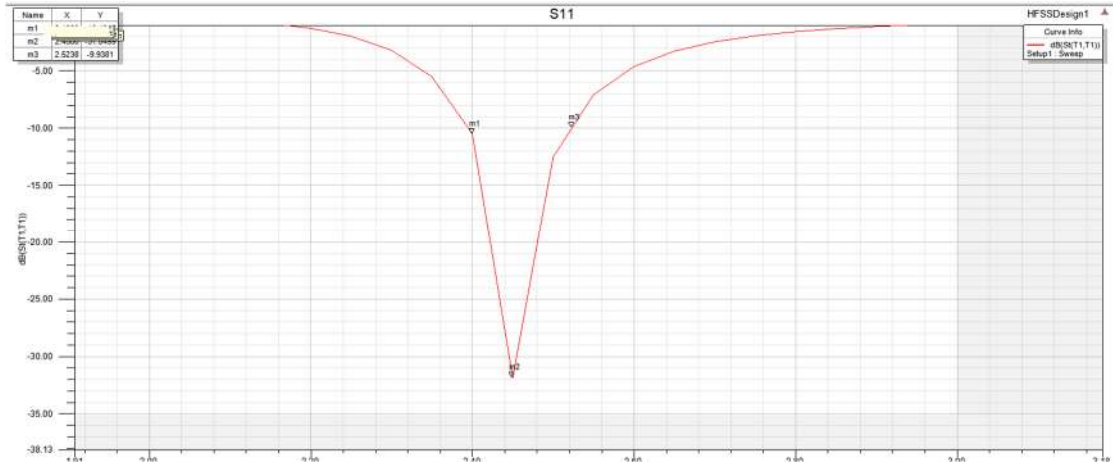

Manufacture: DTEN Inc
Address: 97 E Brokaw Road suite 180 San Jose CA 95112

H-Plan

Max Gain: 1dBi