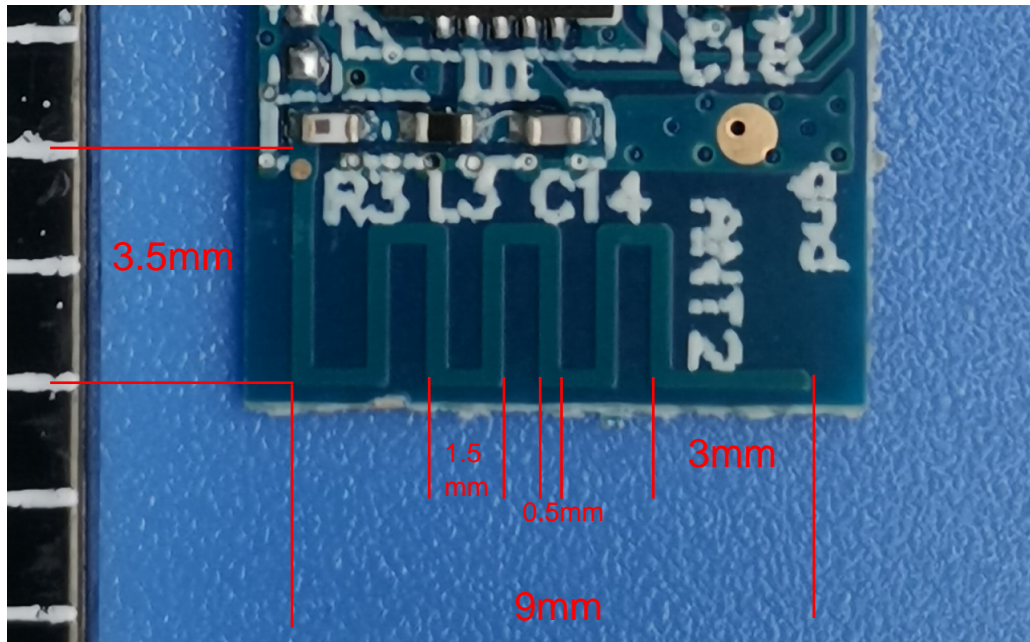

Manufacture: DTEN Inc
Address: 97 E Brokaw Road suite 180 San Jose CA 95112

H-Plan

Max Gain: 1dBi