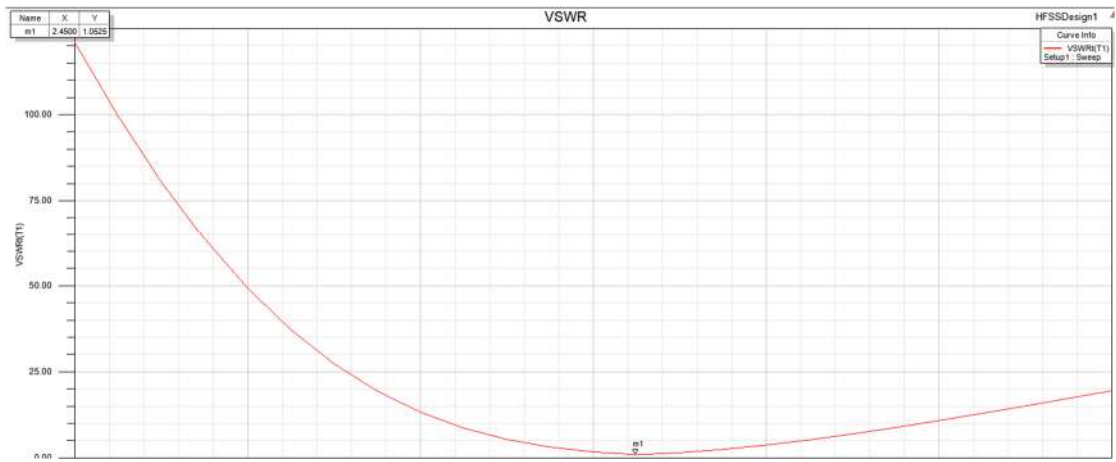

Manufacture: DTEN Inc
Address: 97 E Brokaw Road suite 180 San Jose CA 95112

H-Plan

Max Gain: 1dBi