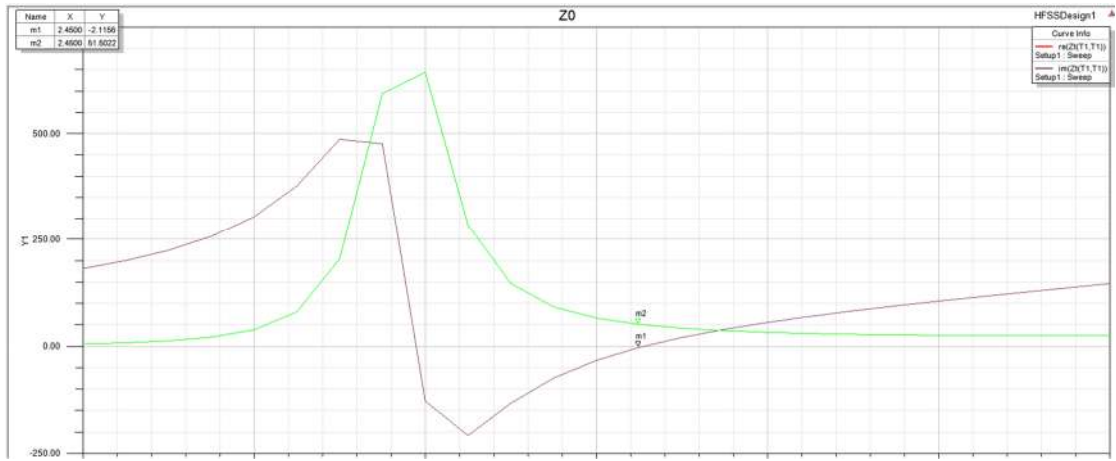

Manufacture: DTEN Inc
Address: 97 E Brokaw Road suite 180 San Jose CA 95112

H-Plan

Max Gain: 1dBi