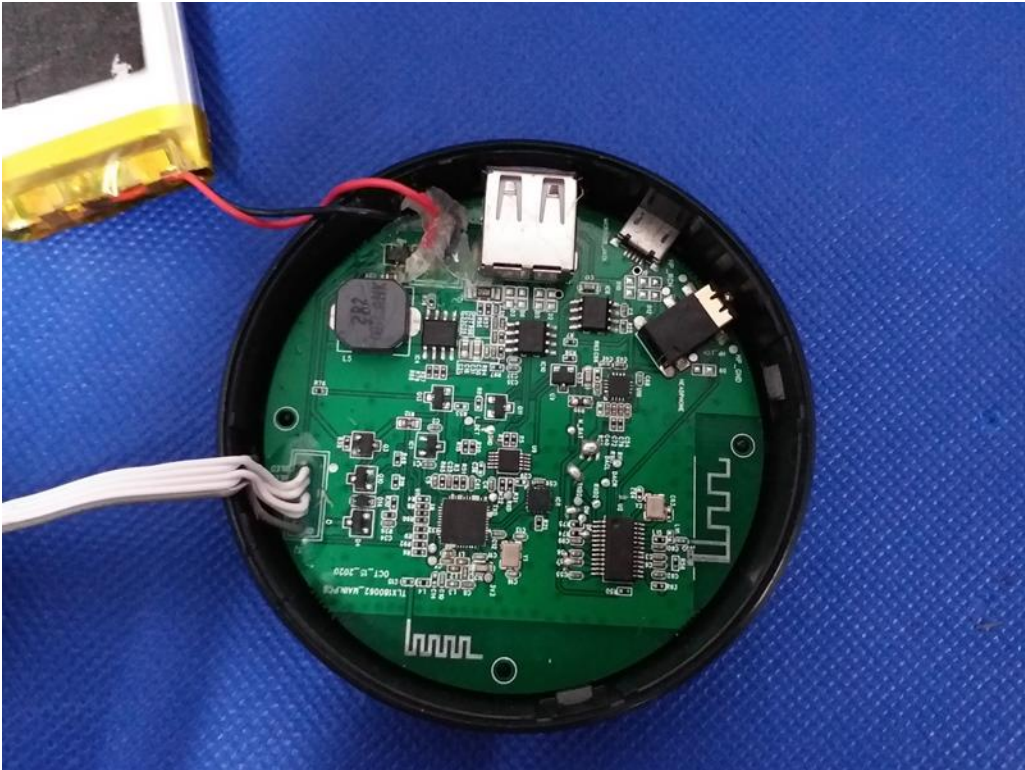

HUGE SHINE  
Rechargeable Li-Polymer Battery  
FL803450 11CP9/35/51 3.7V 1500mAh 5.55Wh  
Lot: 151120

Red: +  
Black: -

UL US LISTED

Antenna for  
Bluetooth (BLE)

Antenna for Bluetooth (EDR)