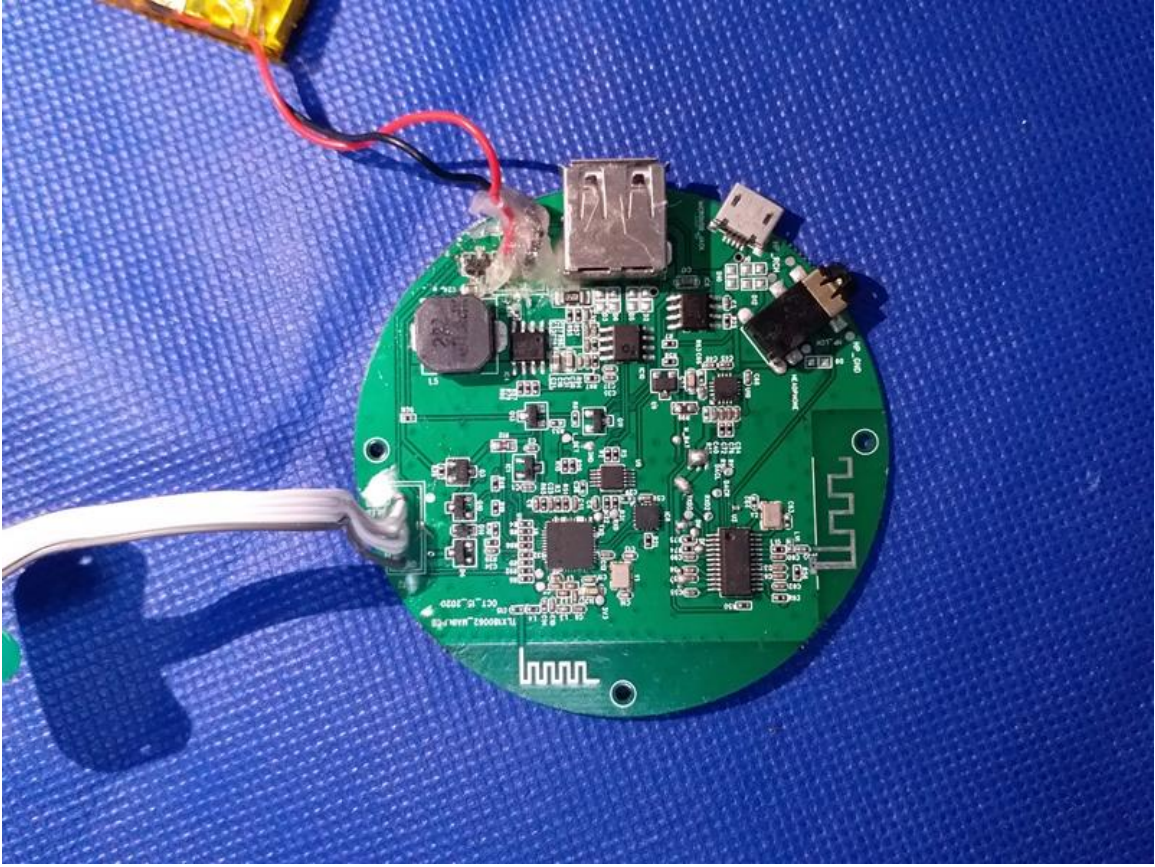

HUGE SHINE  
Rechargeable Li-Polymer Battery  
FL803450 11CP9/35/51 3.7V 1500mAh 5.55Wh  
Lot: 151120

Red: +  
Black: -

UL US LISTED

Antenna for  
Bluetooth (BLE)

Antenna for Bluetooth (EDR)