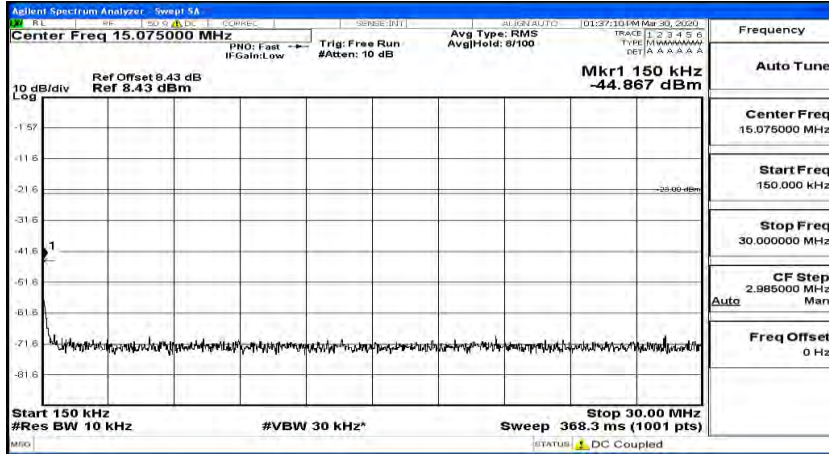

(Channel Bandwidth: 3 MHz)_LCH_16QAM_1RB#0

(Channel Bandwidth: 3 MHz)_LCH_16QAM_1RB#7

(Channel Bandwidth: 3 MHz) LCH_16QAM_1RB#14

(Channel Bandwidth: 3 MHz)_MCH_16QAM_1RB#0

(Channel Bandwidth: 3 MHz)_MCH_16QAM_1RB#7

(Channel Bandwidth: 3 MHz)_MCH_16QAM_1RB#14

(Channel Bandwidth: 3 MHz)_HCH_16QAM_1RB#0

(Channel Bandwidth: 3 MHz)_HCH_16QAM_1RB#7

(Channel Bandwidth: 3 MHz)_HCH_16QAM_1RB#14

Channel Bandwidth: 5 MHz

(Channel Bandwidth: 5 MHz)_LCH_QPSK_1RB#0