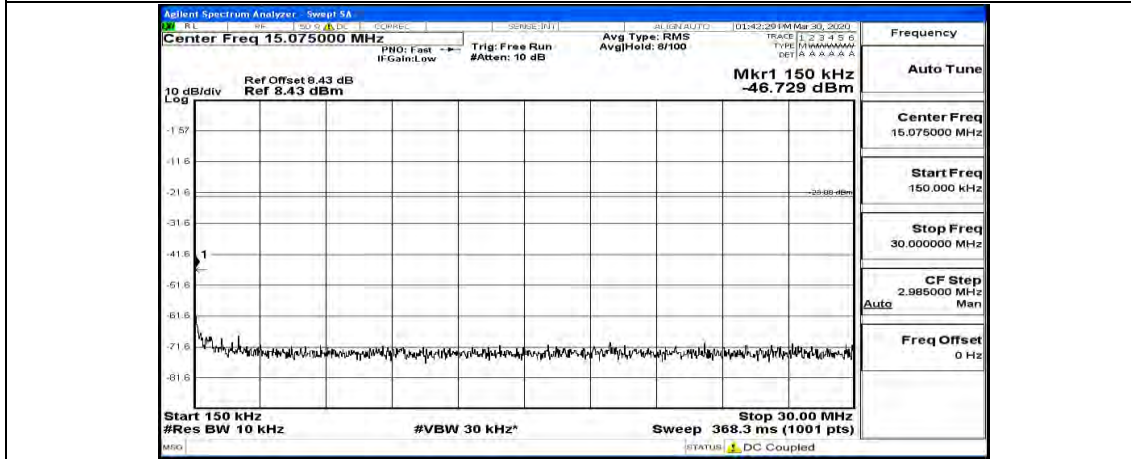

(Channel Bandwidth: 5 MHz)_MCH_16QAM_1RB#24