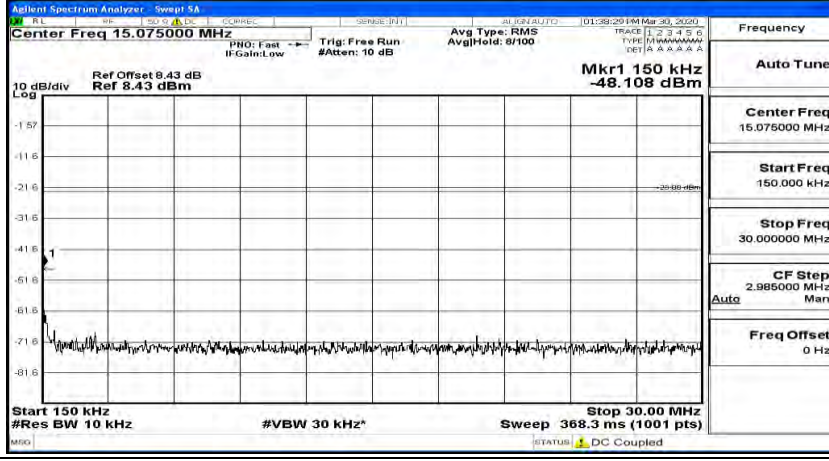

(Channel Bandwidth: 3 MHz)_LCH_16QAM_1RB#0

(Channel Bandwidth: 3 MHz)_LCH_16QAM_1RB#7

(Channel Bandwidth: 3 MHz) LCH_16QAM_1RB#14

(Channel Bandwidth: 3 MHz)_MCH_16QAM_1RB#0

(Channel Bandwidth: 3 MHz)_MCH_16QAM_1RB#7

(Channel Bandwidth: 3 MHz)_MCH_16QAM_1RB#14

(Channel Bandwidth: 3 MHz)_HCH_16QAM_1RB#0

(Channel Bandwidth: 3 MHz)_HCH_16QAM_1RB#7

(Channel Bandwidth: 3 MHz)_HCH_16QAM_1RB#14

Channel Bandwidth: 5 MHz

(Channel Bandwidth: 5 MHz)_LCH_QPSK_1RB#0