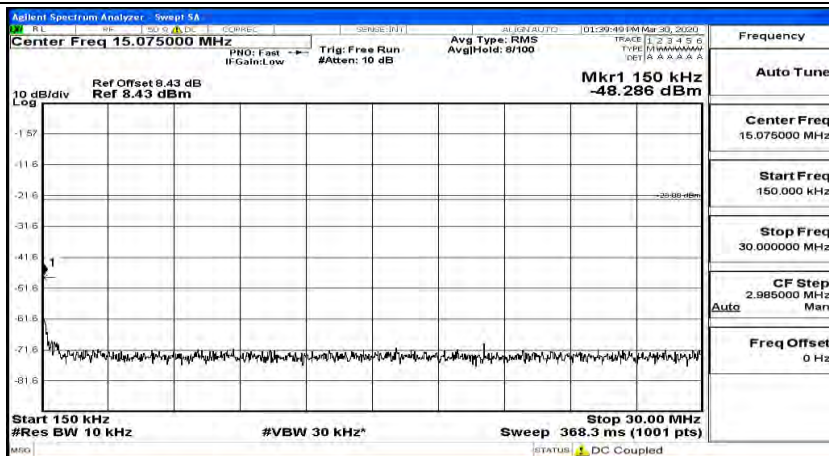

(Channel Bandwidth: 3 MHz)_MCH_16QAM_1RB#14

(Channel Bandwidth: 3 MHz)_HCH_16QAM_1RB#0

(Channel Bandwidth: 3 MHz)_HCH_16QAM_1RB#7

(Channel Bandwidth: 3 MHz)_HCH_16QAM_1RB#14

Channel Bandwidth: 5 MHz

(Channel Bandwidth: 5 MHz)_LCH_QPSK_1RB#0