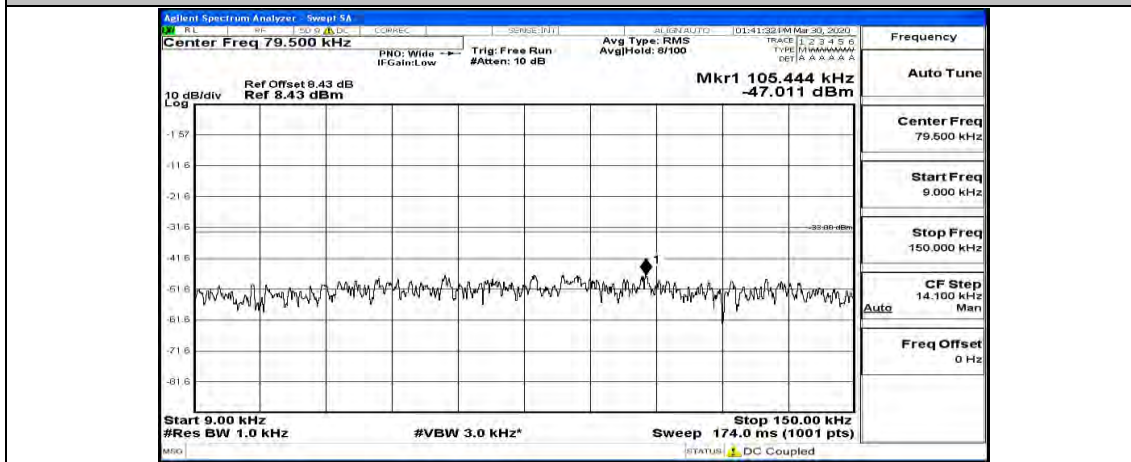

(Channel Bandwidth: 5 MHz)_LCH_QPSK_1RB#12

(Channel Bandwidth: 5 MHz)_LCH_QPSK_1RB#24

(Channel Bandwidth: 5 MHz)_MCH_QPSK_1RB#0

(Channel Bandwidth: 5 MHz) MCH_QPSK_1RB#12

(Channel Bandwidth: 5 MHz) MCH_QPSK_1RB#24