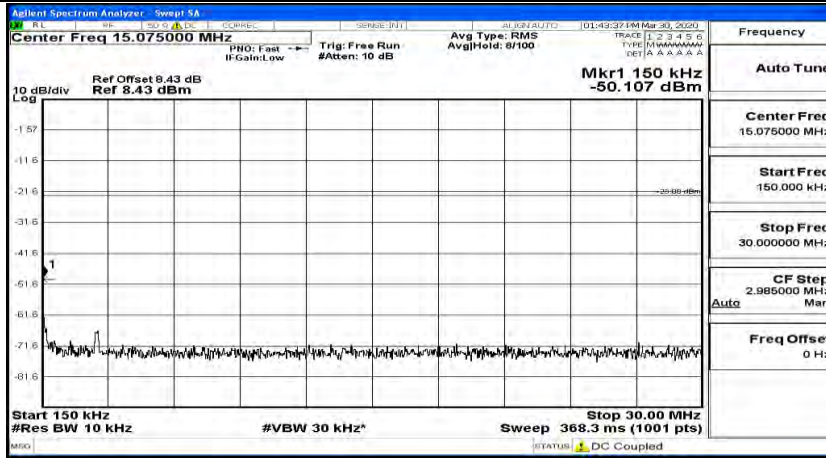

(Channel Bandwidth: 5 MHz) LCH_16QAM_1RB#24

(Channel Bandwidth: 5 MHz)_MCH_16QAM_1RB#0

(Channel Bandwidth: 5 MHz)_MCH_16QAM_1RB#12

(Channel Bandwidth: 5 MHz)_MCH_16QAM_1RB#24

(Channel Bandwidth: 5 MHz)_HCH_16QAM_1RB#0