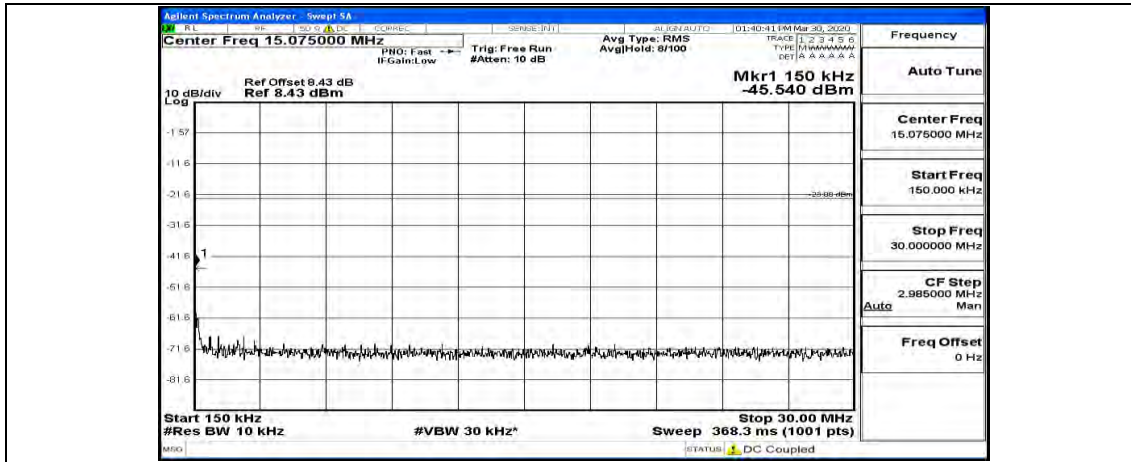

(Channel Bandwidth: 3 MHz)_MCH_16QAM_1RB#14

(Channel Bandwidth: 3 MHz)_HCH_16QAM_1RB#0

(Channel Bandwidth: 3 MHz)_HCH_16QAM_1RB#7

(Channel Bandwidth: 3 MHz)_HCH_16QAM_1RB#14

Channel Bandwidth: 5 MHz

(Channel Bandwidth: 5 MHz)_LCH_QPSK_1RB#0

(Channel Bandwidth: 5 MHz)_LCH_QPSK_1RB#12

(Channel Bandwidth: 5 MHz)_LCH_QPSK_1RB#24

(Channel Bandwidth: 5 MHz)_MCH_QPSK_1RB#0

(Channel Bandwidth: 5 MHz) MCH_QPSK_1RB#12

(Channel Bandwidth: 5 MHz) MCH_QPSK_1RB#24