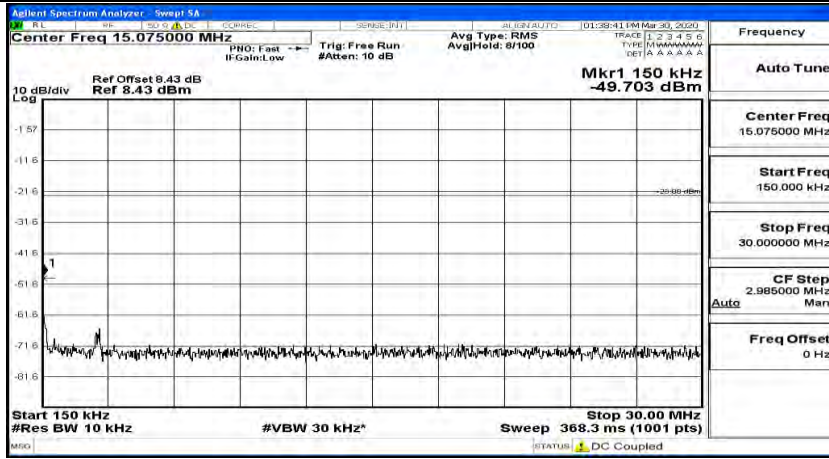

(Channel Bandwidth: 3 MHz)_LCH_16QAM_1RB#0

(Channel Bandwidth: 3 MHz)_LCH_16QAM_1RB#7

(Channel Bandwidth: 3 MHz) LCH_16QAM_1RB#14

(Channel Bandwidth: 3 MHz)_MCH_16QAM_1RB#0

(Channel Bandwidth: 3 MHz)_MCH_16QAM_1RB#7

(Channel Bandwidth: 3 MHz)_MCH_16QAM_1RB#14

(Channel Bandwidth: 3 MHz)_HCH_16QAM_1RB#0

(Channel Bandwidth: 3 MHz)_HCH_16QAM_1RB#7

(Channel Bandwidth: 3 MHz)_HCH_16QAM_1RB#14

Channel Bandwidth: 5 MHz

(Channel Bandwidth: 5 MHz)_LCH_QPSK_1RB#0