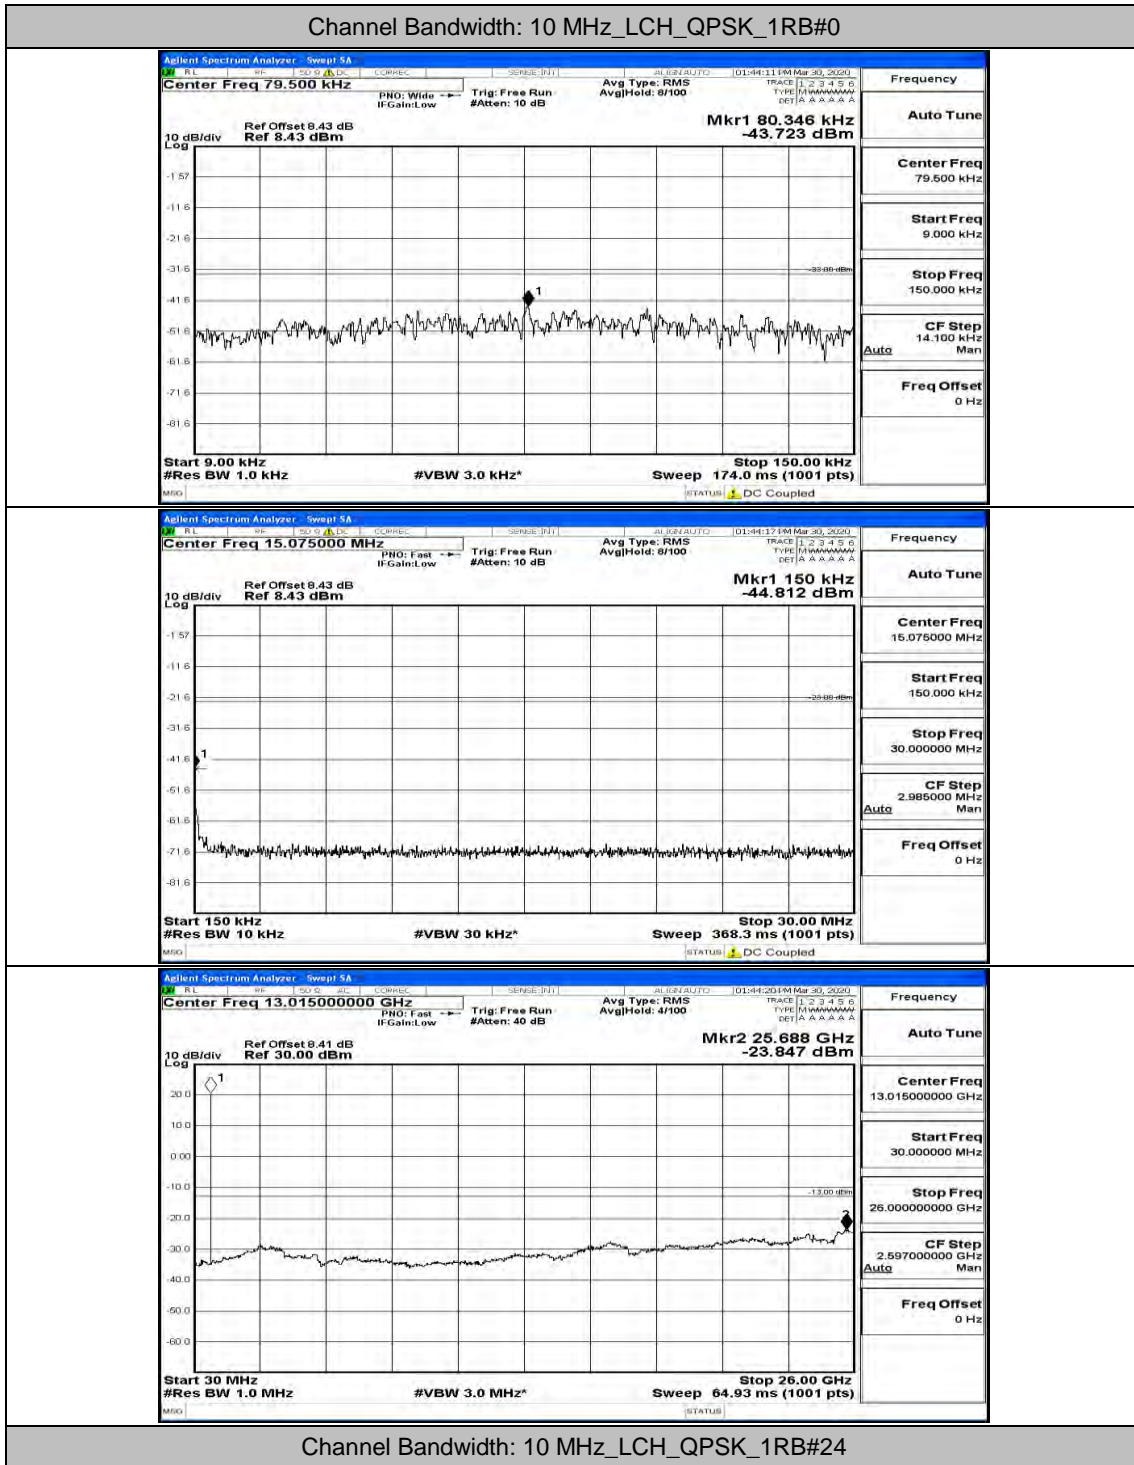

(Channel Bandwidth: 5 MHz)_HCH_16QAM_1RB#12

(Channel Bandwidth: 5 MHz)_HCH_16QAM_1RB#24

Channel Bandwidth: 10 MHz

Channel Bandwidth: 10 MHz_LCH_QPSK_1RB#49

Channel Bandwidth: 10 MHz_MCH_QPSK_1RB#0

Channel Bandwidth: 10 MHz_MCH_QPSK_1RB#24