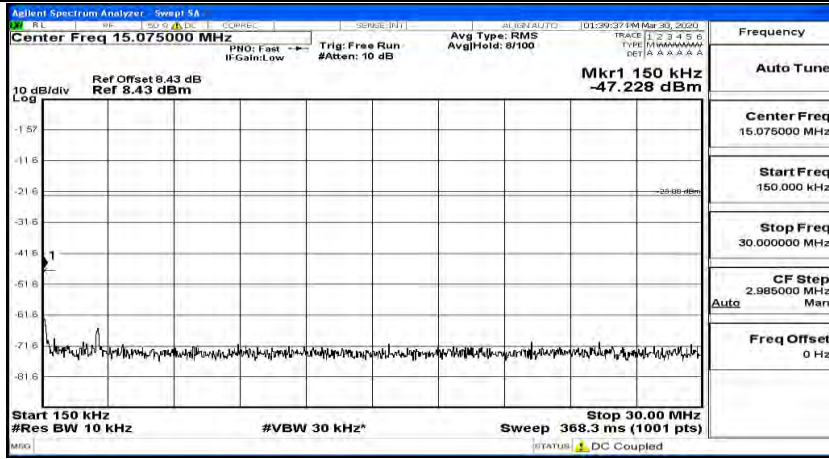

(Channel Bandwidth: 3 MHz)_LCH_16QAM_1RB#0

(Channel Bandwidth: 3 MHz)_LCH_16QAM_1RB#7

(Channel Bandwidth: 3 MHz) LCH_16QAM_1RB#14

(Channel Bandwidth: 3 MHz)_MCH_16QAM_1RB#0

(Channel Bandwidth: 3 MHz)_MCH_16QAM_1RB#7

(Channel Bandwidth: 3 MHz)_MCH_16QAM_1RB#14

(Channel Bandwidth: 3 MHz)_HCH_16QAM_1RB#0

(Channel Bandwidth: 3 MHz)_HCH_16QAM_1RB#7

(Channel Bandwidth: 3 MHz)_HCH_16QAM_1RB#14

Channel Bandwidth: 5 MHz

(Channel Bandwidth: 5 MHz)_LCH_QPSK_1RB#0