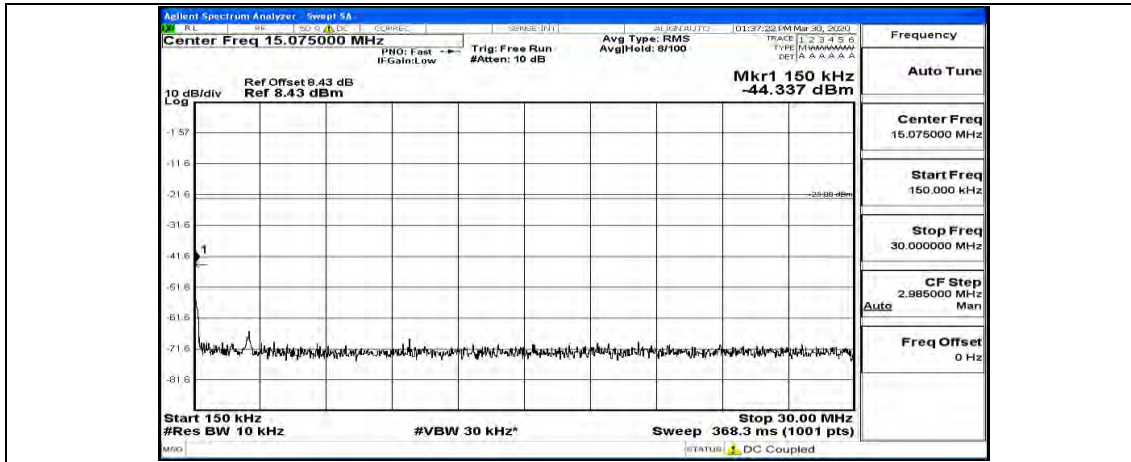

(Channel Bandwidth: 3 MHz)_LCH_16QAM_1RB#0

(Channel Bandwidth: 3 MHz)_LCH_16QAM_1RB#7

(Channel Bandwidth: 3 MHz) LCH_16QAM_1RB#14

(Channel Bandwidth: 3 MHz)_MCH_16QAM_1RB#0

(Channel Bandwidth: 3 MHz)_MCH_16QAM_1RB#7

(Channel Bandwidth: 3 MHz)_MCH_16QAM_1RB#14

(Channel Bandwidth: 3 MHz)_HCH_16QAM_1RB#0

(Channel Bandwidth: 3 MHz)_HCH_16QAM_1RB#7

(Channel Bandwidth: 3 MHz)_HCH_16QAM_1RB#14

Channel Bandwidth: 5 MHz

(Channel Bandwidth: 5 MHz)_LCH_QPSK_1RB#0