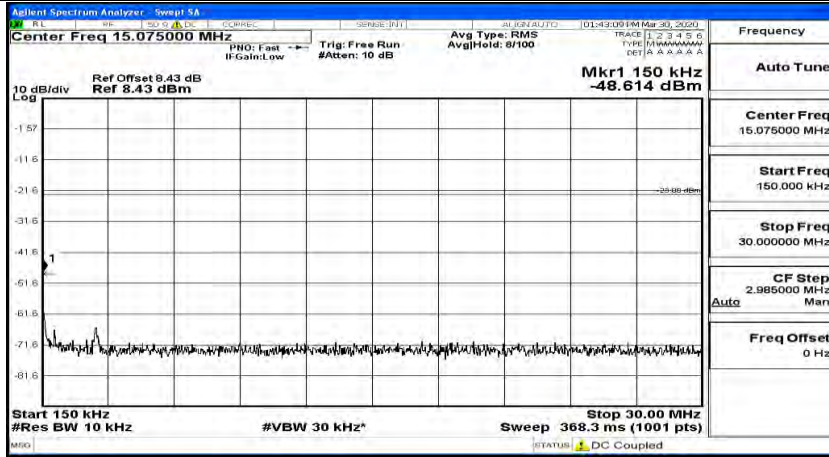

(Channel Bandwidth: 5 MHz)_HCH_QPSK_1RB#24