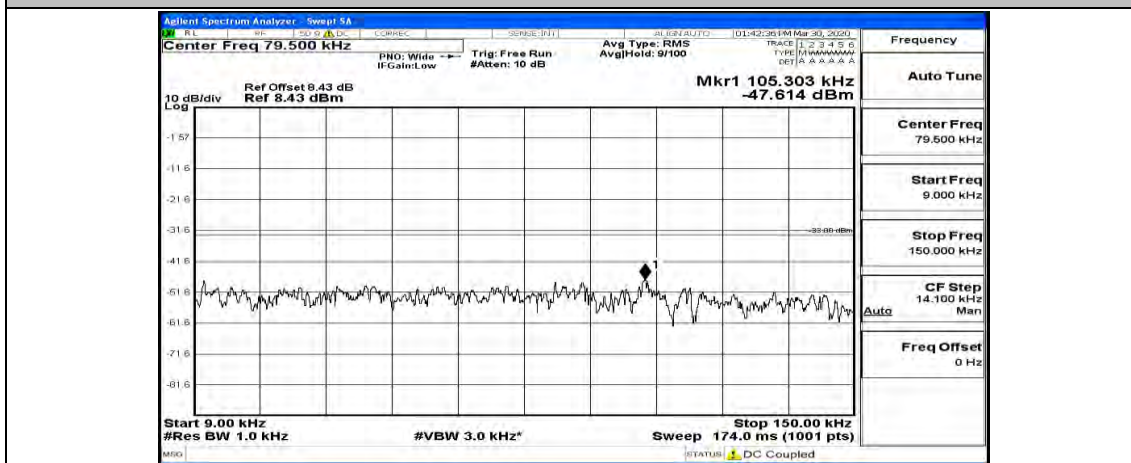

(Channel Bandwidth: 5 MHz) LCH_16QAM_1RB#24

(Channel Bandwidth: 5 MHz)_MCH_16QAM_1RB#0

(Channel Bandwidth: 5 MHz)_MCH_16QAM_1RB#12

(Channel Bandwidth: 5 MHz)_MCH_16QAM_1RB#24

(Channel Bandwidth: 5 MHz)_HCH_16QAM_1RB#0