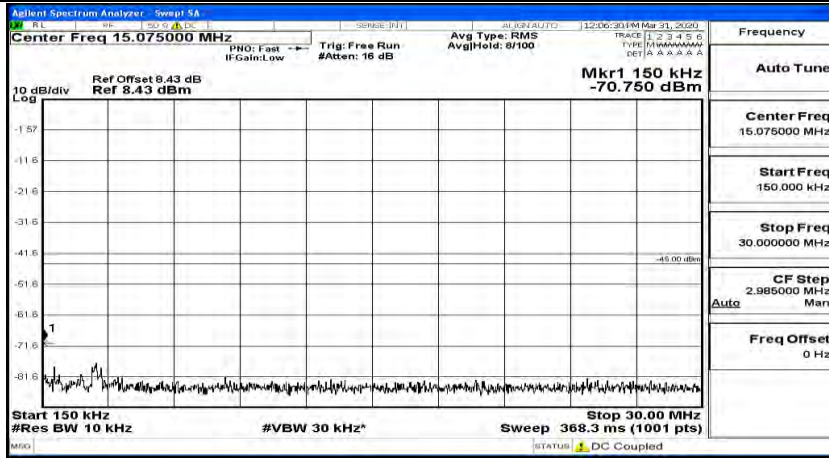

(Channel Bandwidth:20 MHz)_HCH_16QAM_1RB#49