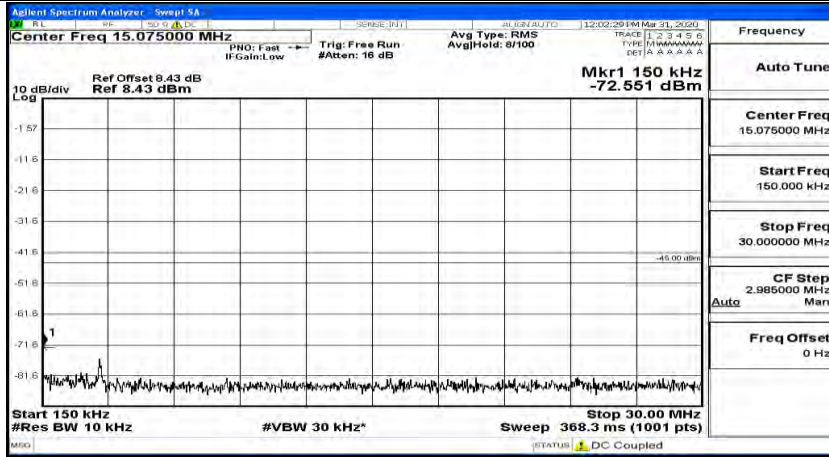

(Channel Bandwidth:15 MHz)_HCH_16QAM_1RB#74

Channel Bandwidth: 20 MHz

(Channel Bandwidth:20 MHz)_LCH_QPSK_1RB#0

(Channel Bandwidth:20 MHz)_LCH_QPSK_1RB#49

(Channel Bandwidth:20 MHz)_LCH_QPSK_1RB#99

(Channel Bandwidth:20 MHz)_MCH_QPSK_1RB#0