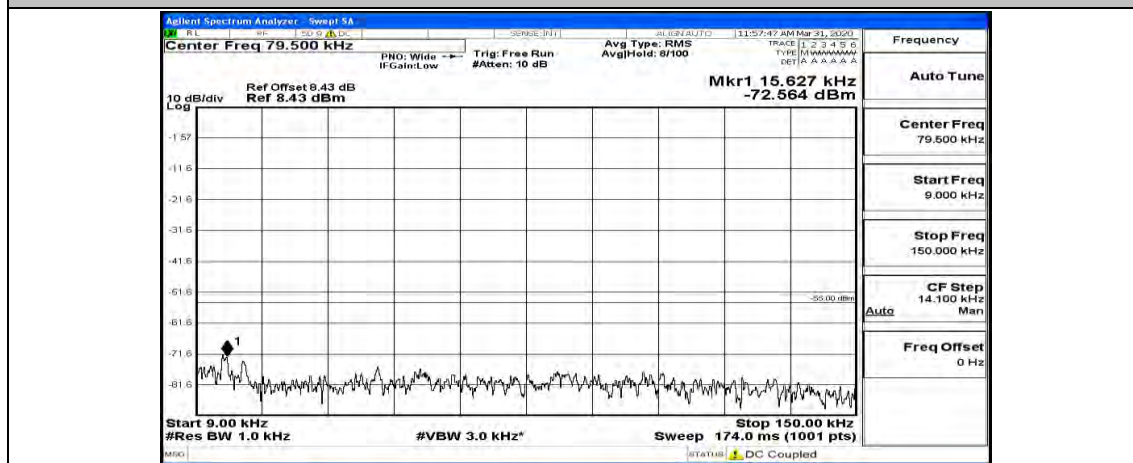

(Channel Bandwidth:15 MHz)_LCH_QPSK_1RB#74