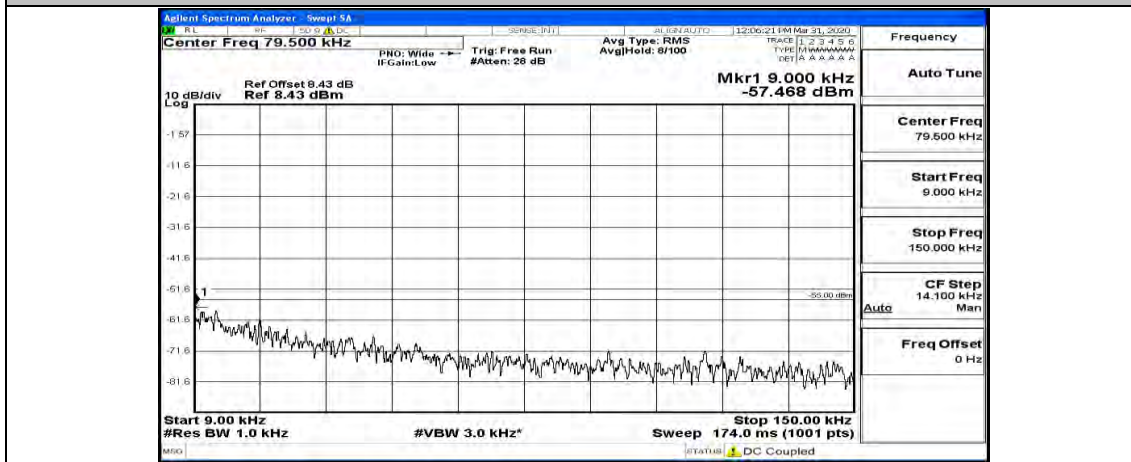

(Channel Bandwidth:20 MHz)_HCH_16QAM_1RB#0