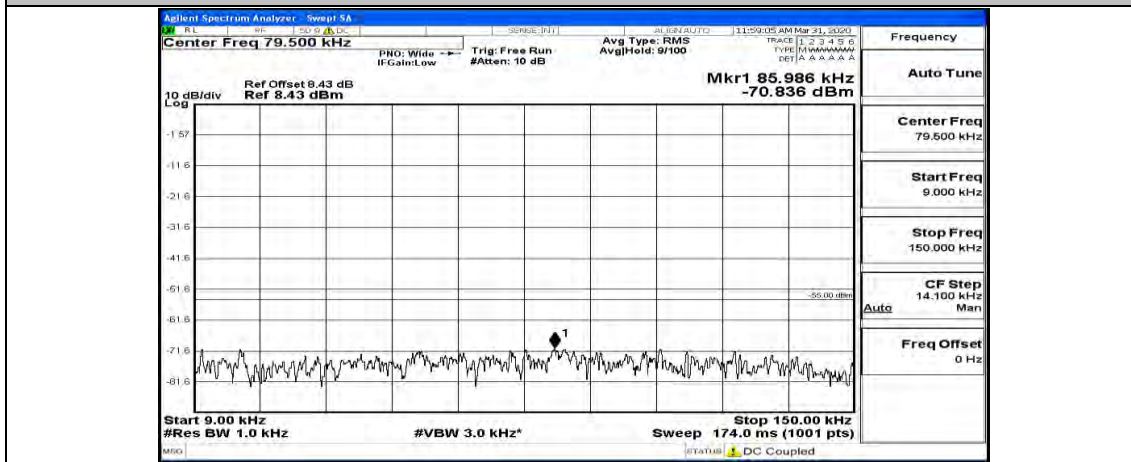

(Channel Bandwidth:15 MHz)_MCH_QPSK_1RB#0