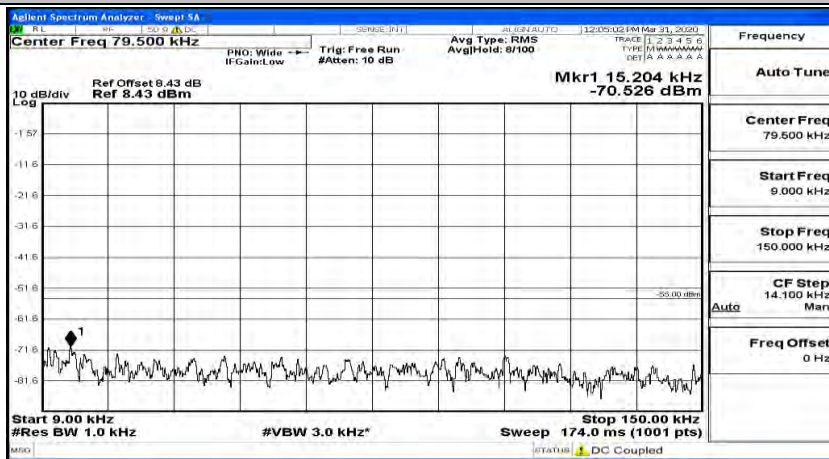

(Channel Bandwidth:20 MHz)_MCH_16QAM_1RB#99