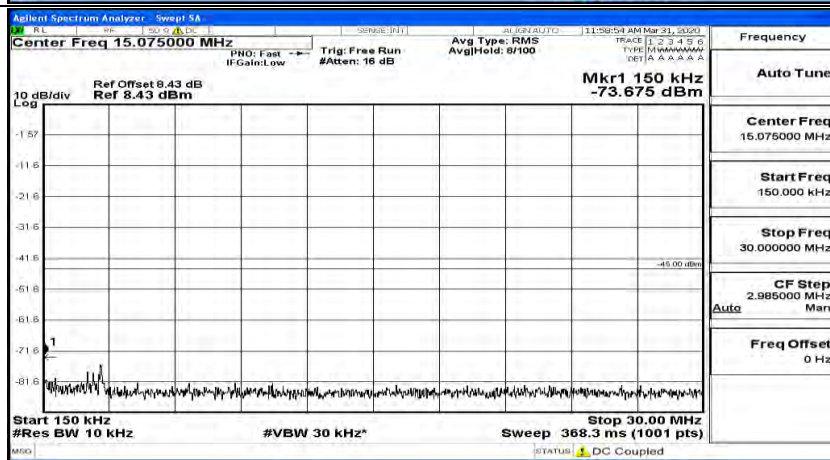

(Channel Bandwidth:15 MHz)_HCH_QPSK_1RB#37

(Channel Bandwidth:15 MHz)_HCH_QPSK_1RB#74

(Channel Bandwidth:15 MHz)_LCH_16QAM_1RB#0

(Channel Bandwidth:15 MHz) LCH_16QAM_1RB#37

(Channel Bandwidth:15 MHz) LCH_16QAM_1RB#74