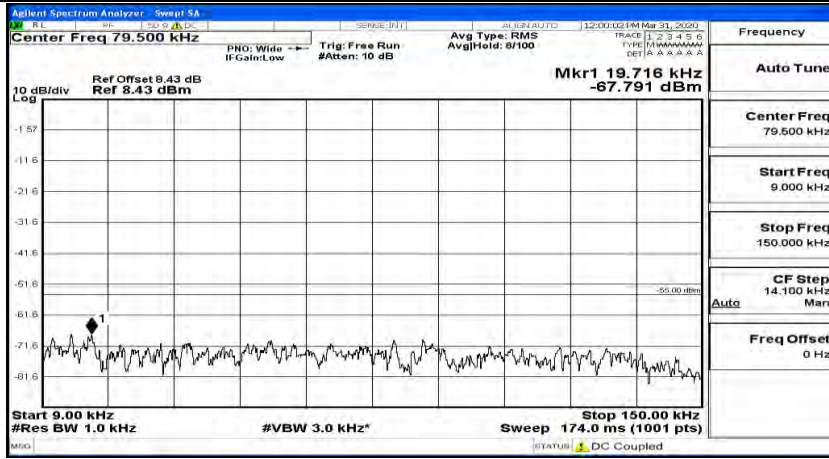

(Channel Bandwidth:15 MHz)_MCH_16QAM_1RB#74