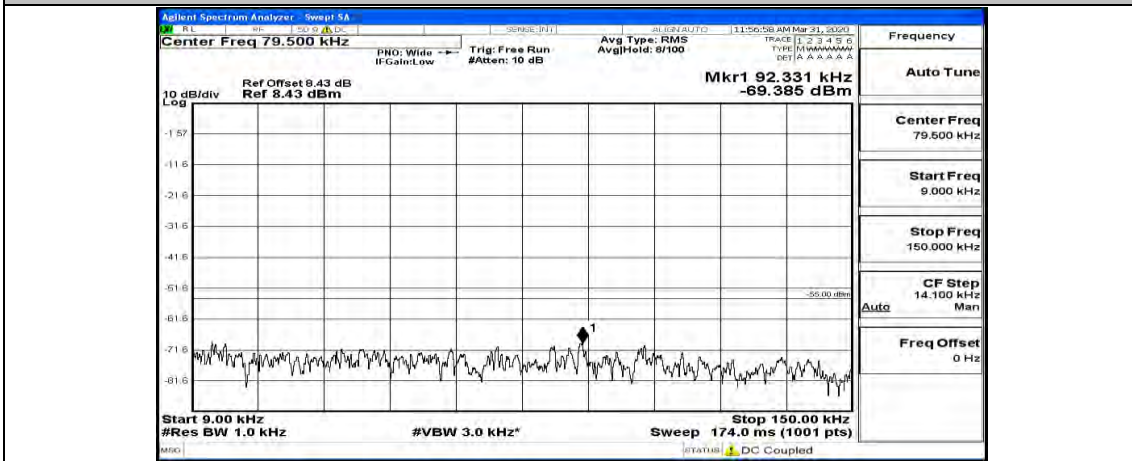

Channel Bandwidth: 10 MHz_HCH_16QAM_1RB#0

Channel Bandwidth: 10 MHz_HCH_16QAM_1RB#24

Channel Bandwidth: 10 MHz_HCH_16QAM_1RB#49

Channel Bandwidth: 15 MHz

(Channel Bandwidth:15 MHz)_LCH_QPSK_1RB#0

(Channel Bandwidth:15 MHz)_LCH_QPSK_1RB#37