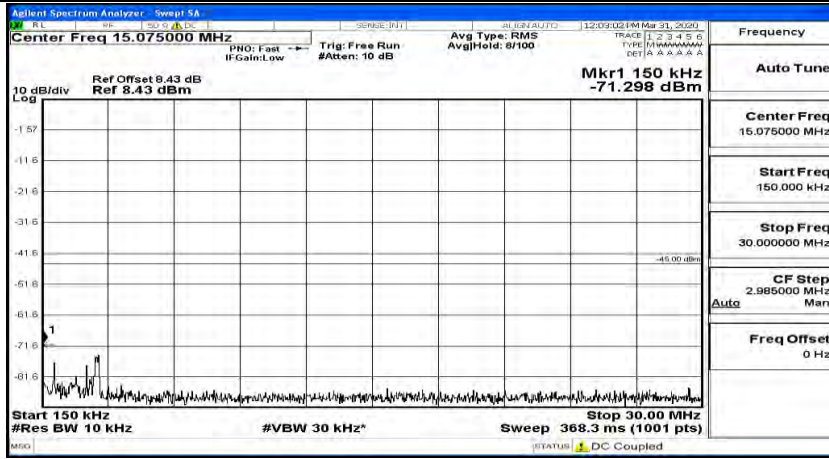

(Channel Bandwidth:20 MHz) LCH_16QAM_1RB#49