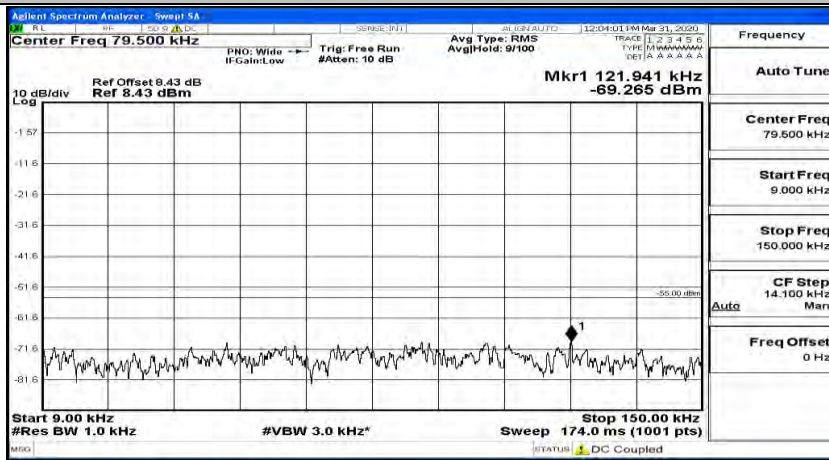

(Channel Bandwidth:20 MHz)_MCH_QPSK_1RB#49