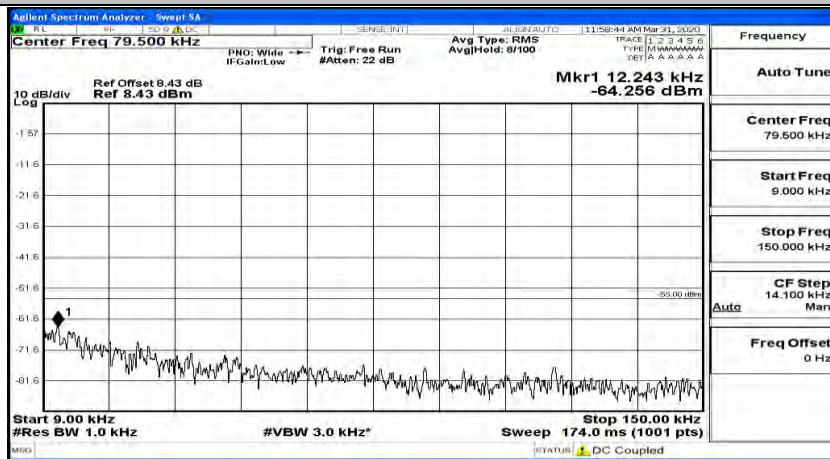

(Channel Bandwidth:15 MHz)_HCH_QPSK_1RB#37

(Channel Bandwidth:15 MHz)_HCH_QPSK_1RB#74

(Channel Bandwidth:15 MHz)_LCH_16QAM_1RB#0

(Channel Bandwidth:15 MHz) LCH_16QAM_1RB#37

(Channel Bandwidth:15 MHz) LCH_16QAM_1RB#74