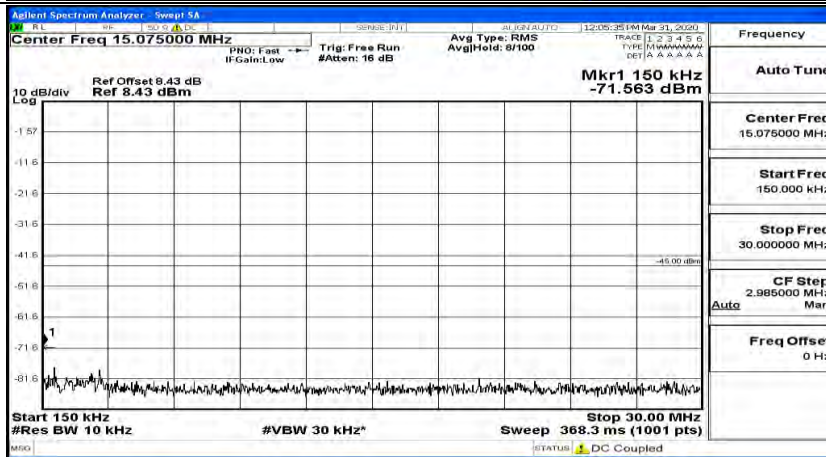

(Channel Bandwidth:20 MHz)_MCH_QPSK_1RB#49

(Channel Bandwidth:20 MHz)_MCH_QPSK_1RB#99

(Channel Bandwidth:20 MHz)_HCH_QPSK_1RB#0

(Channel Bandwidth:20 MHz)_HCH_QPSK_1RB#49

(Channel Bandwidth:20 MHz)_HCH_QPSK_1RB#99