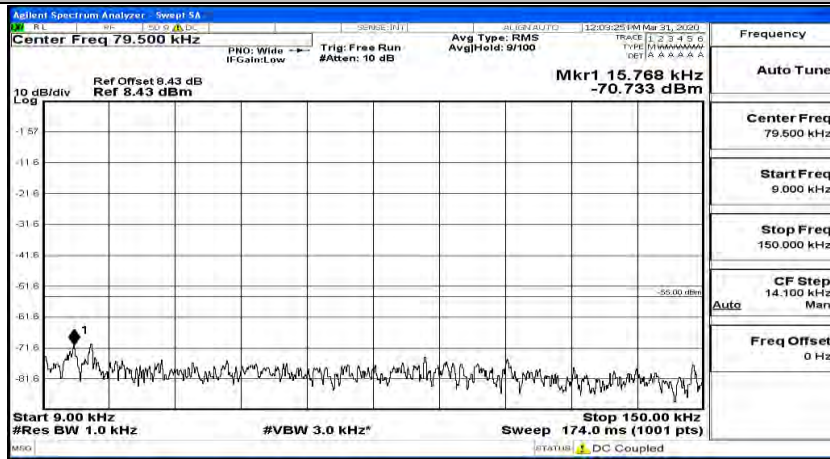

(Channel Bandwidth:20 MHz)_LCH_16QAM_1RB#0

(Channel Bandwidth:20 MHz) LCH_16QAM_1RB#49

(Channel Bandwidth:20 MHz) LCH_16QAM_1RB#99

(Channel Bandwidth:20 MHz)_MCH_16QAM_1RB#0

(Channel Bandwidth:20 MHz)_MCH_16QAM_1RB#49