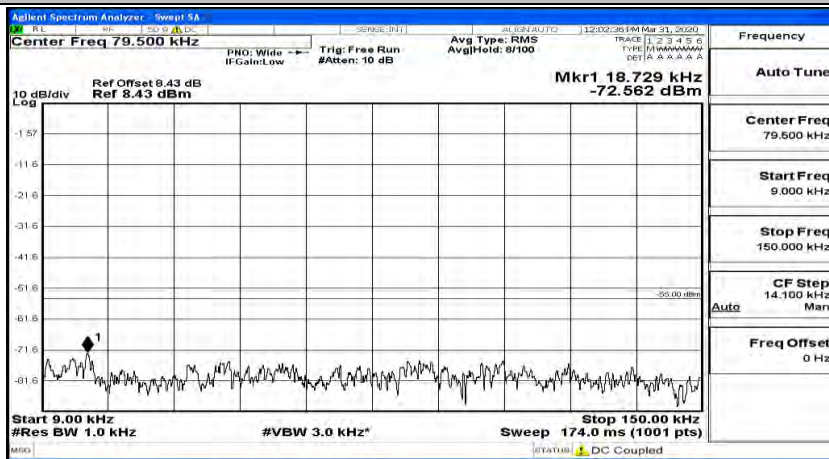

(Channel Bandwidth:15 MHz)_HCH_16QAM_1RB#74

Channel Bandwidth: 20 MHz

(Channel Bandwidth:20 MHz)_LCH_QPSK_1RB#0

(Channel Bandwidth:20 MHz)_LCH_QPSK_1RB#49

(Channel Bandwidth:20 MHz)_LCH_QPSK_1RB#99

(Channel Bandwidth:20 MHz)_MCH_QPSK_1RB#0