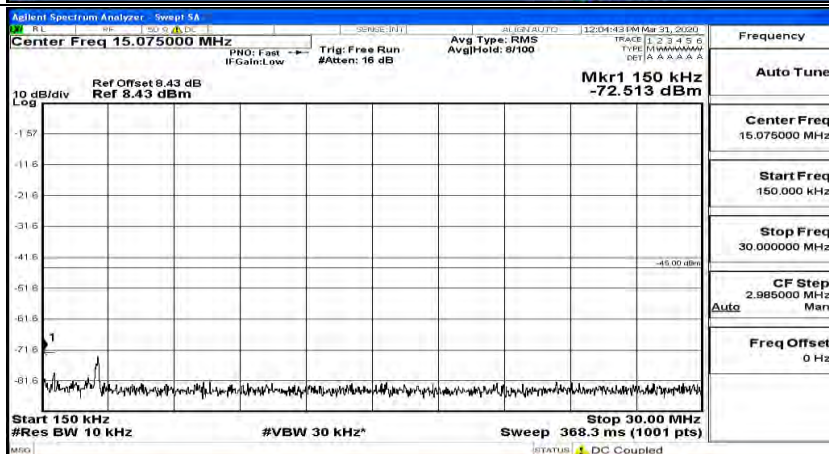

(Channel Bandwidth:20 MHz)_LCH_16QAM_1RB#0

(Channel Bandwidth:20 MHz) LCH_16QAM_1RB#49

(Channel Bandwidth:20 MHz) LCH_16QAM_1RB#99

(Channel Bandwidth:20 MHz)_MCH_16QAM_1RB#0

(Channel Bandwidth:20 MHz)_MCH_16QAM_1RB#49