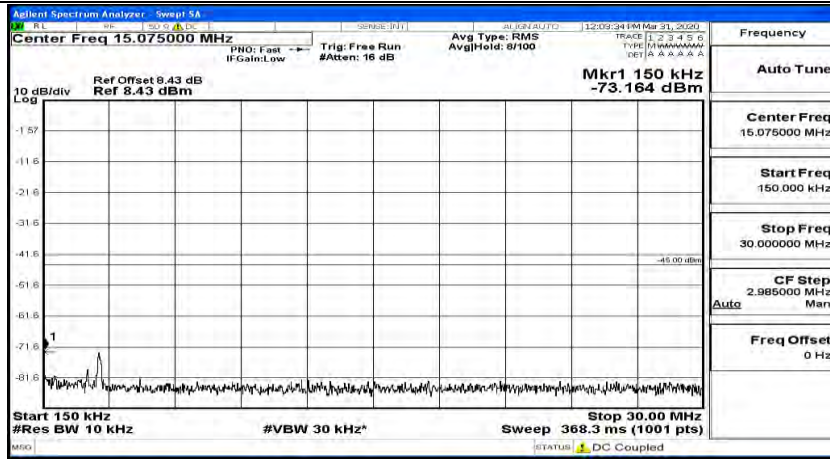

(Channel Bandwidth:20 MHz)_LCH_16QAM_1RB#0

(Channel Bandwidth:20 MHz) LCH_16QAM_1RB#49

(Channel Bandwidth:20 MHz) LCH_16QAM_1RB#99

(Channel Bandwidth:20 MHz)_MCH_16QAM_1RB#0

(Channel Bandwidth:20 MHz)_MCH_16QAM_1RB#49