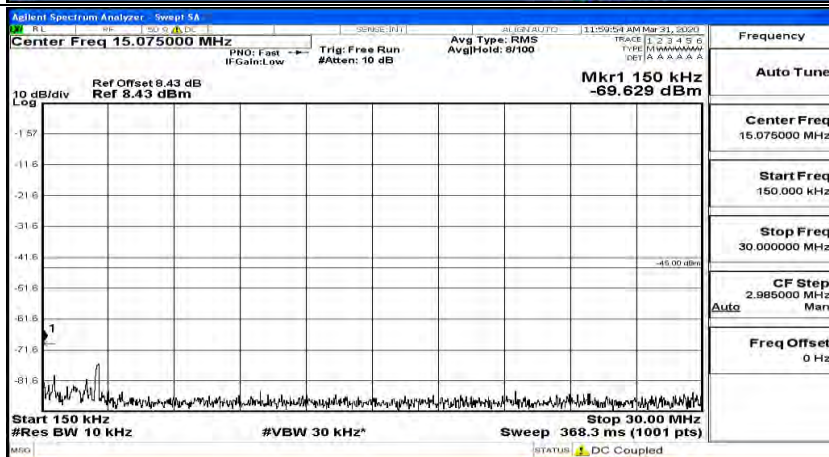

(Channel Bandwidth:15 MHz)_MCH_16QAM_1RB#0

(Channel Bandwidth:15 MHz)_MCH_16QAM_1RB#37