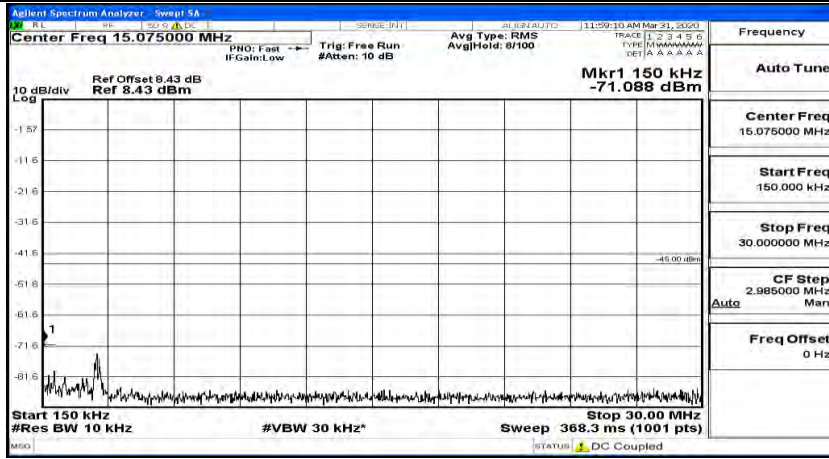

(Channel Bandwidth:15 MHz)_MCH_QPSK_1RB#37