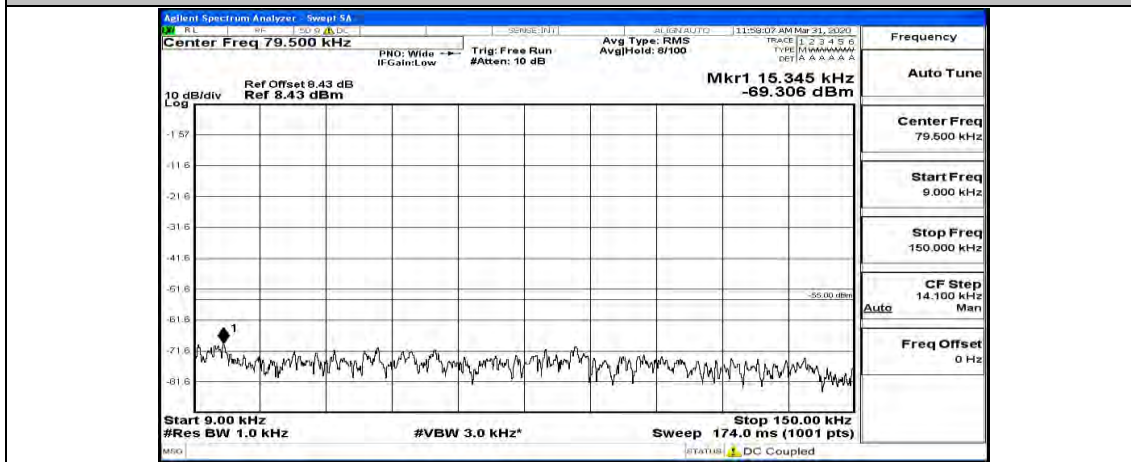

(Channel Bandwidth:15 MHz)_HCH_QPSK_1RB#37

(Channel Bandwidth:15 MHz)_HCH_QPSK_1RB#74

(Channel Bandwidth:15 MHz)_LCH_16QAM_1RB#0

(Channel Bandwidth:15 MHz) LCH_16QAM_1RB#37

(Channel Bandwidth:15 MHz) LCH_16QAM_1RB#74