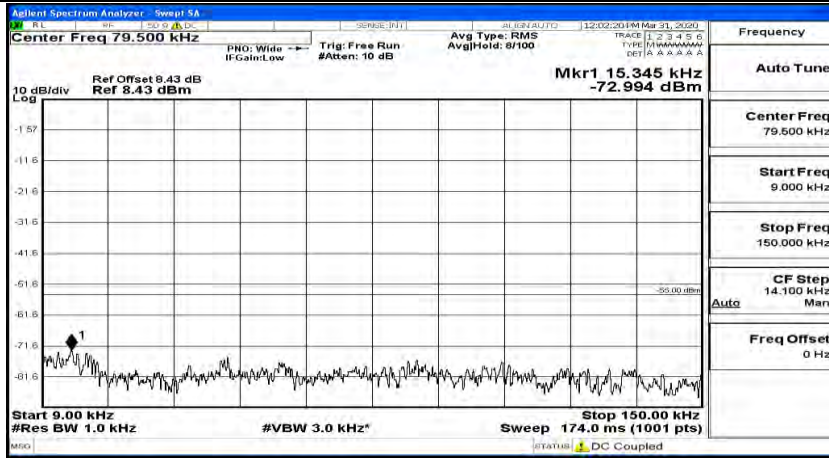

(Channel Bandwidth:15 MHz)_HCH_16QAM_1RB#74

Channel Bandwidth: 20 MHz

(Channel Bandwidth:20 MHz)_LCH_QPSK_1RB#0

(Channel Bandwidth:20 MHz)_LCH_QPSK_1RB#49

(Channel Bandwidth:20 MHz)_LCH_QPSK_1RB#99

(Channel Bandwidth:20 MHz)_MCH_QPSK_1RB#0