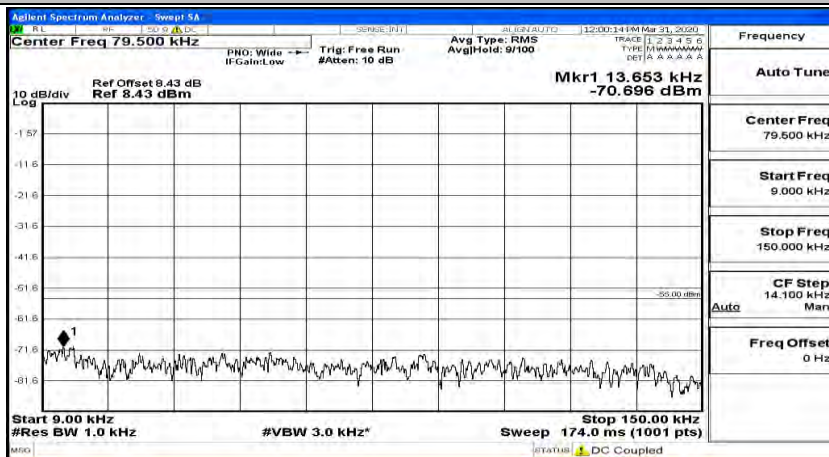

(Channel Bandwidth:15 MHz)_MCH_16QAM_1RB#74