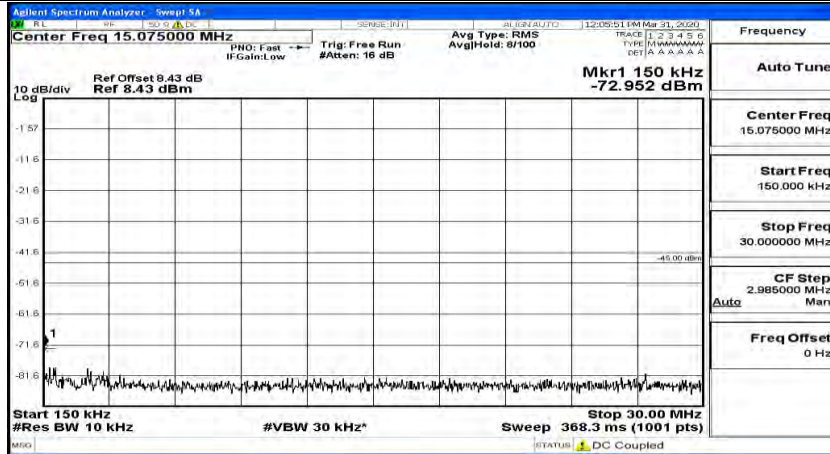

(Channel Bandwidth:20 MHz)_MCH_QPSK_1RB#49

(Channel Bandwidth:20 MHz)_MCH_QPSK_1RB#99

(Channel Bandwidth:20 MHz)_HCH_QPSK_1RB#0

(Channel Bandwidth:20 MHz)_HCH_QPSK_1RB#49

(Channel Bandwidth:20 MHz)_HCH_QPSK_1RB#99