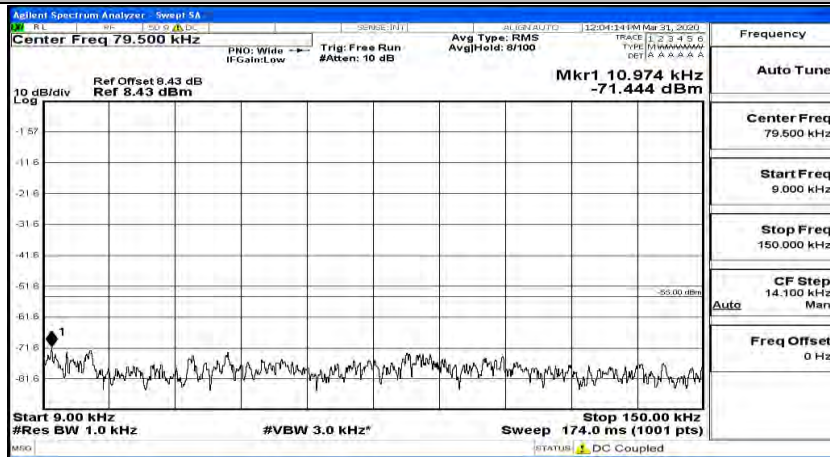

(Channel Bandwidth:20 MHz)_MCH_QPSK_1RB#99