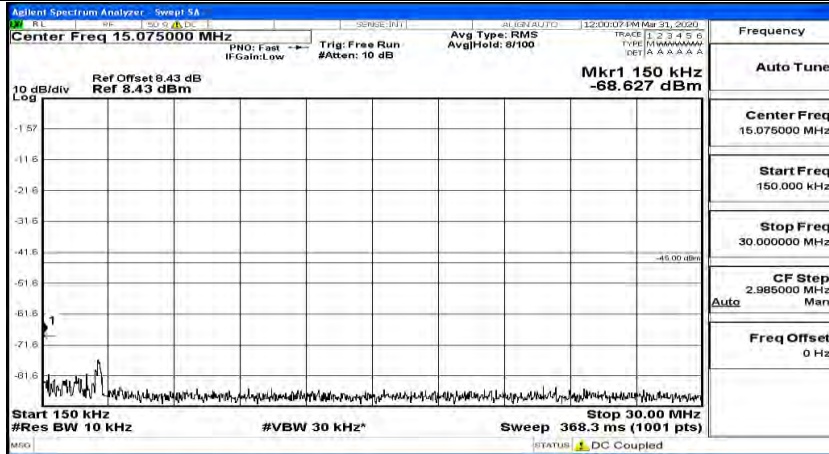

(Channel Bandwidth:15 MHz)_MCH_16QAM_1RB#74