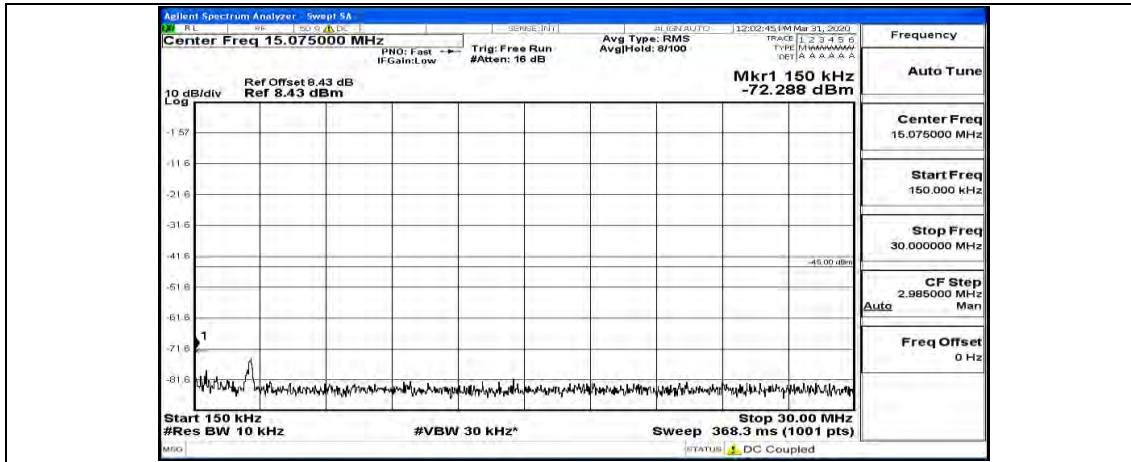

(Channel Bandwidth:15 MHz)_HCH_16QAM_1RB#74

Channel Bandwidth: 20 MHz

(Channel Bandwidth:20 MHz)_LCH_QPSK_1RB#0

(Channel Bandwidth:20 MHz)_LCH_QPSK_1RB#49

(Channel Bandwidth:20 MHz)_LCH_QPSK_1RB#99

(Channel Bandwidth:20 MHz)_MCH_QPSK_1RB#0