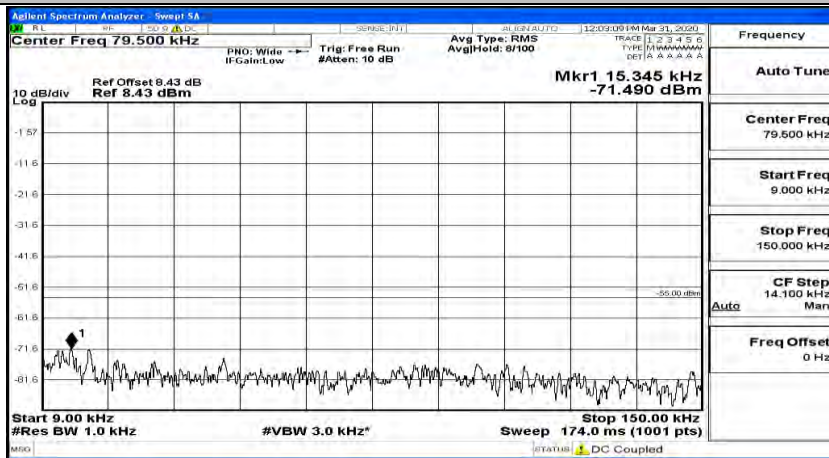

(Channel Bandwidth:20 MHz) LCH_16QAM_1RB#49