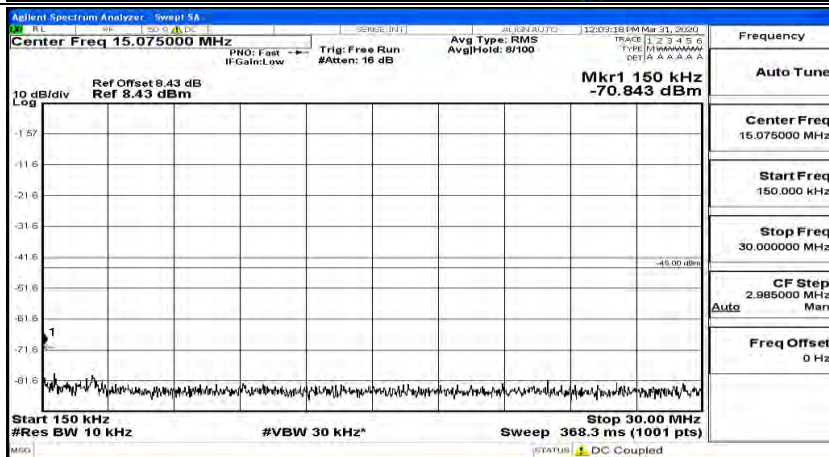

(Channel Bandwidth:20 MHz) LCH_16QAM_1RB#49