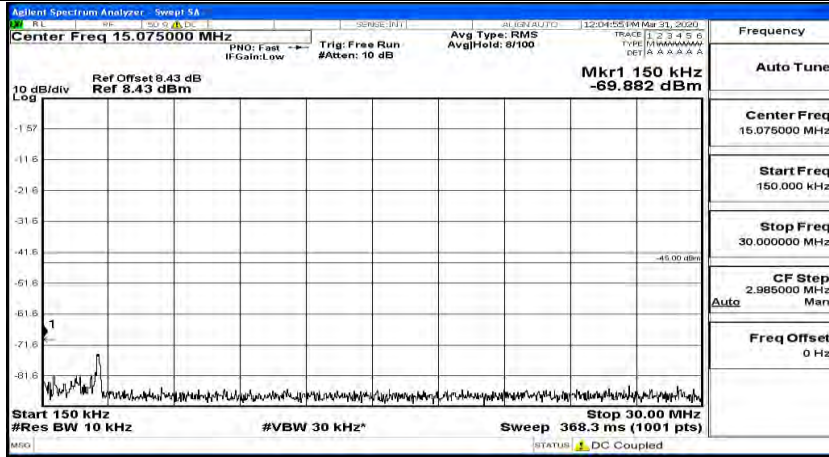

(Channel Bandwidth:20 MHz)_LCH_16QAM_1RB#0

(Channel Bandwidth:20 MHz) LCH_16QAM_1RB#49

(Channel Bandwidth:20 MHz) LCH_16QAM_1RB#99

(Channel Bandwidth:20 MHz)_MCH_16QAM_1RB#0

(Channel Bandwidth:20 MHz)_MCH_16QAM_1RB#49