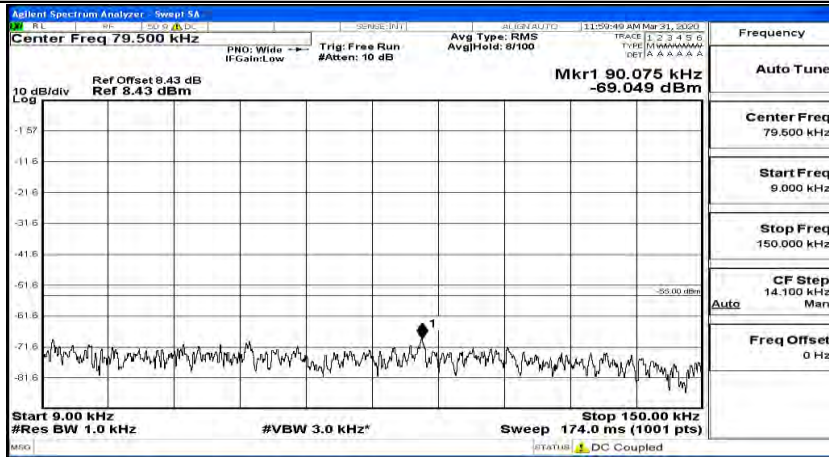

(Channel Bandwidth:15 MHz)_MCH_16QAM_1RB#0

(Channel Bandwidth:15 MHz)_MCH_16QAM_1RB#37