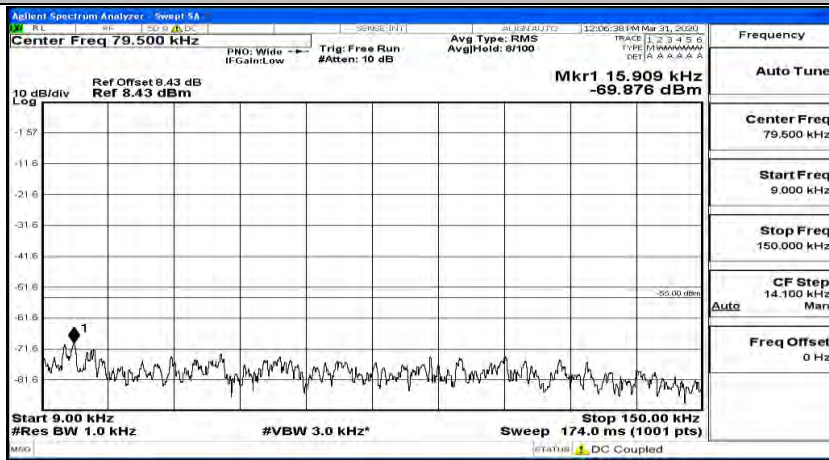

(Channel Bandwidth:20 MHz)_MCH_16QAM_1RB#99

(Channel Bandwidth:20 MHz)_HCH_16QAM_1RB#0

(Channel Bandwidth:20 MHz)_HCH_16QAM_1RB#49

(Channel Bandwidth:20 MHz)_HCH_16QAM_1RB#99