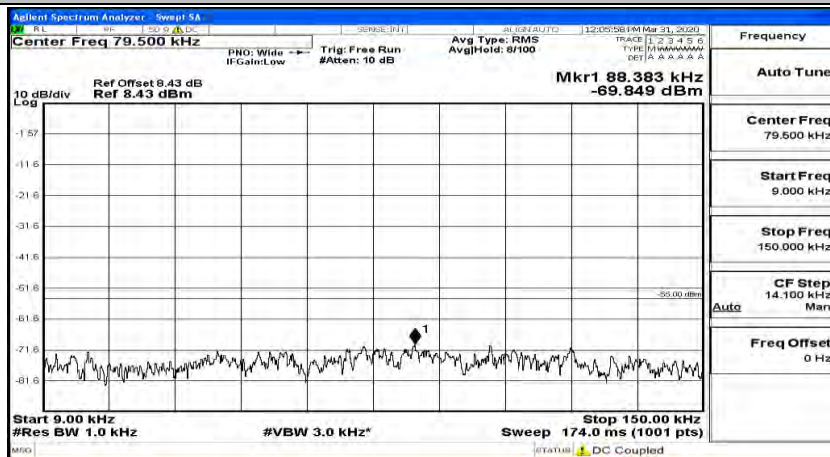

(Channel Bandwidth:20 MHz)_MCH_QPSK_1RB#49

(Channel Bandwidth:20 MHz)_MCH_QPSK_1RB#99

(Channel Bandwidth:20 MHz)_HCH_QPSK_1RB#0

(Channel Bandwidth:20 MHz)_HCH_QPSK_1RB#49

(Channel Bandwidth:20 MHz)_HCH_QPSK_1RB#99