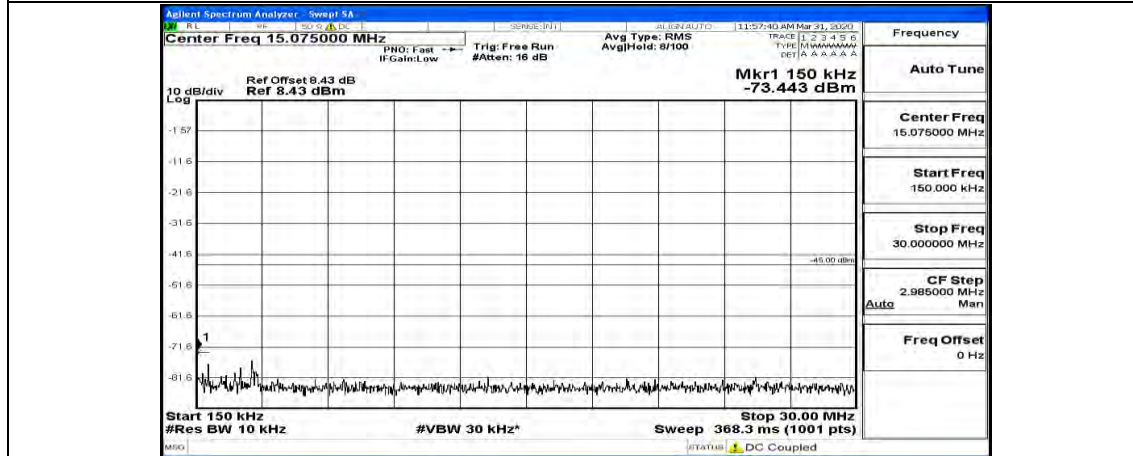

Channel Bandwidth: 10 MHz_HCH_16QAM_1RB#0

Channel Bandwidth: 10 MHz_HCH_16QAM_1RB#24

Channel Bandwidth: 10 MHz_HCH_16QAM_1RB#49

Channel Bandwidth: 15 MHz

(Channel Bandwidth:15 MHz)_LCH_QPSK_1RB#0

(Channel Bandwidth:15 MHz)_LCH_QPSK_1RB#37