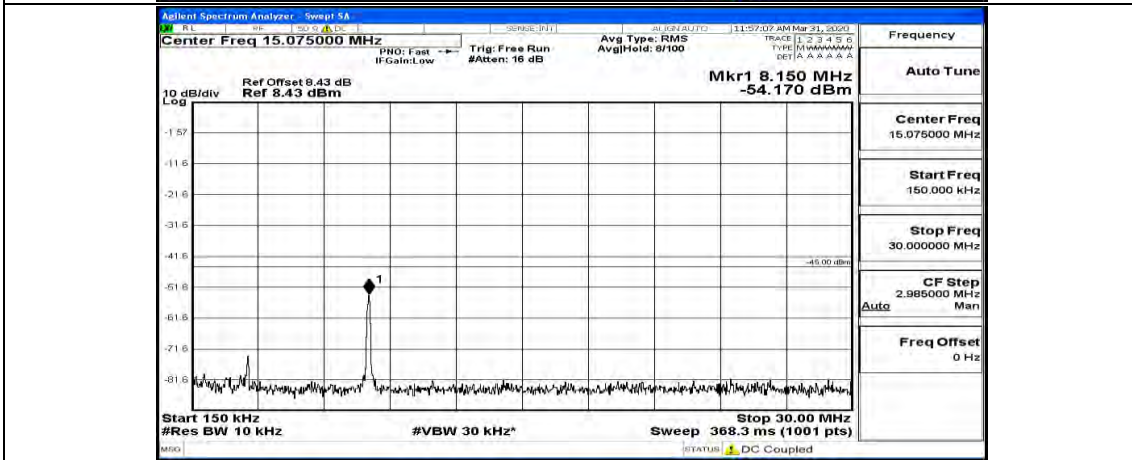

Channel Bandwidth: 10 MHz_HCH_16QAM_1RB#0

Channel Bandwidth: 10 MHz_HCH_16QAM_1RB#24

Channel Bandwidth: 10 MHz_HCH_16QAM_1RB#49

Channel Bandwidth: 15 MHz

(Channel Bandwidth:15 MHz)_LCH_QPSK_1RB#0

(Channel Bandwidth:15 MHz)_LCH_QPSK_1RB#37