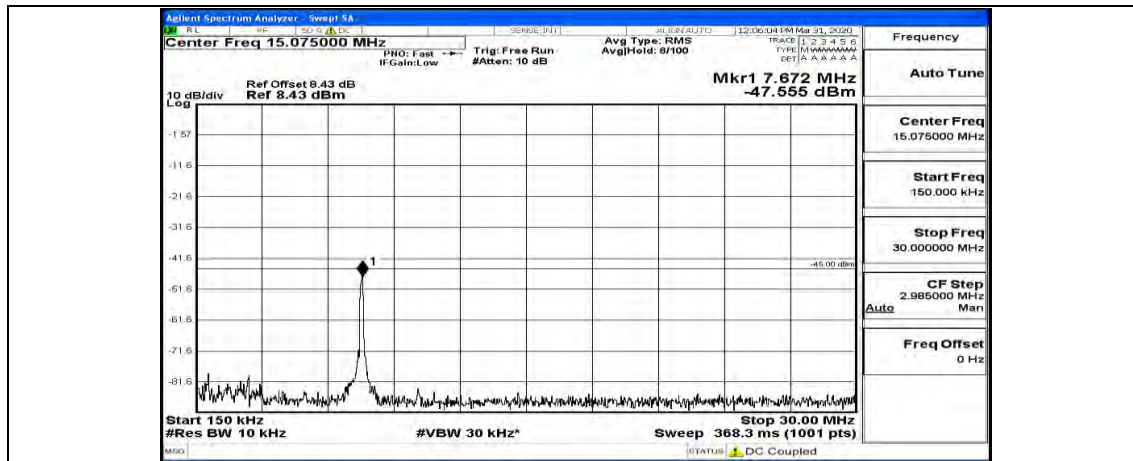

(Channel Bandwidth:20 MHz)_MCH_QPSK_1RB#49

(Channel Bandwidth:20 MHz)_MCH_QPSK_1RB#99

(Channel Bandwidth:20 MHz)_HCH_QPSK_1RB#0

(Channel Bandwidth:20 MHz)_HCH_QPSK_1RB#49

(Channel Bandwidth:20 MHz)_HCH_QPSK_1RB#99