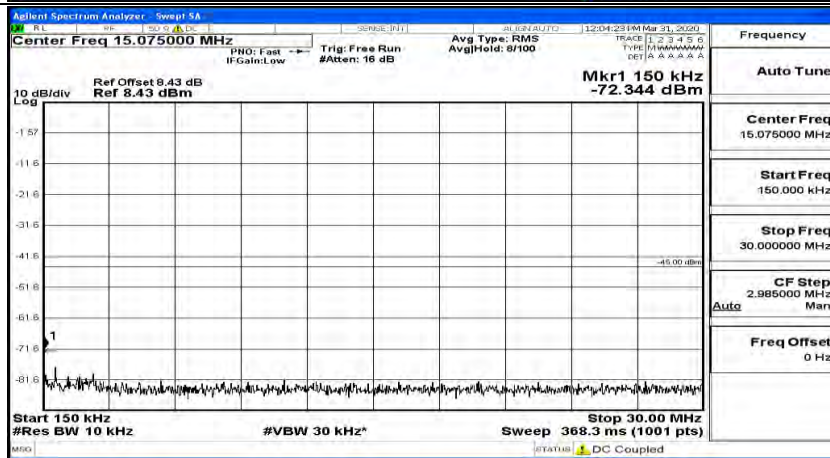

(Channel Bandwidth:20 MHz)_MCH_QPSK_1RB#99