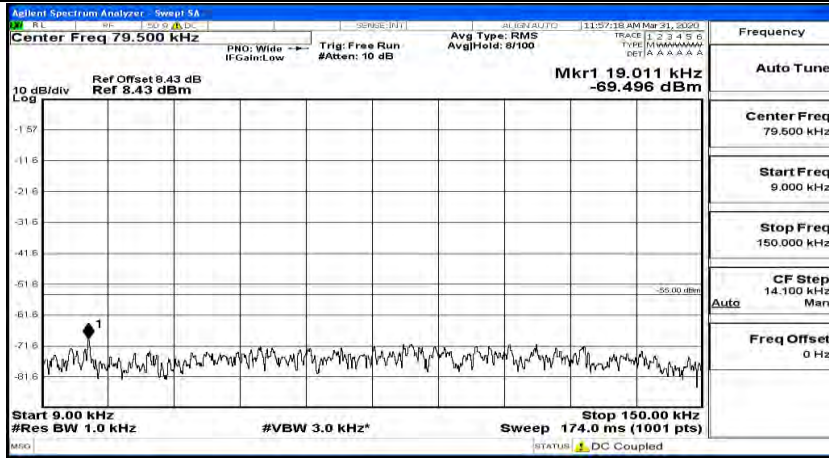

Channel Bandwidth: 10 MHz_HCH_16QAM_1RB#0

Channel Bandwidth: 10 MHz_HCH_16QAM_1RB#24

Channel Bandwidth: 10 MHz_HCH_16QAM_1RB#49

Channel Bandwidth: 15 MHz

(Channel Bandwidth:15 MHz)_LCH_QPSK_1RB#0

(Channel Bandwidth:15 MHz)_LCH_QPSK_1RB#37