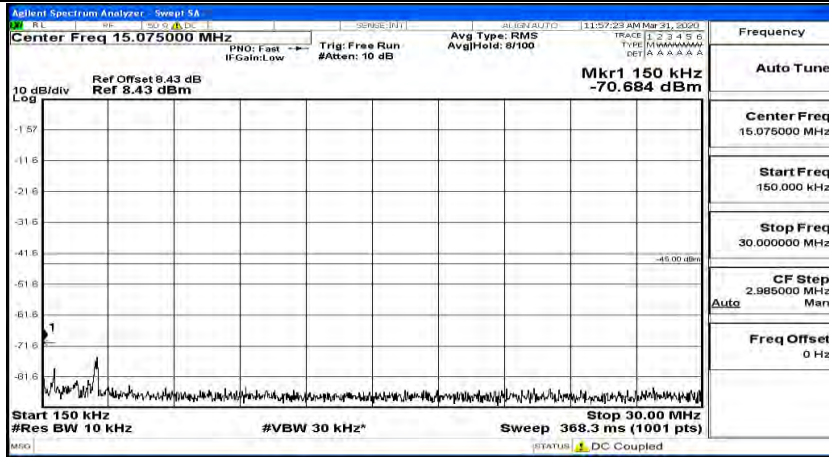

Channel Bandwidth: 10 MHz_HCH_16QAM_1RB#0

Channel Bandwidth: 10 MHz_HCH_16QAM_1RB#24

Channel Bandwidth: 10 MHz_HCH_16QAM_1RB#49

Channel Bandwidth: 15 MHz

(Channel Bandwidth:15 MHz)_LCH_QPSK_1RB#0

(Channel Bandwidth:15 MHz)_LCH_QPSK_1RB#37