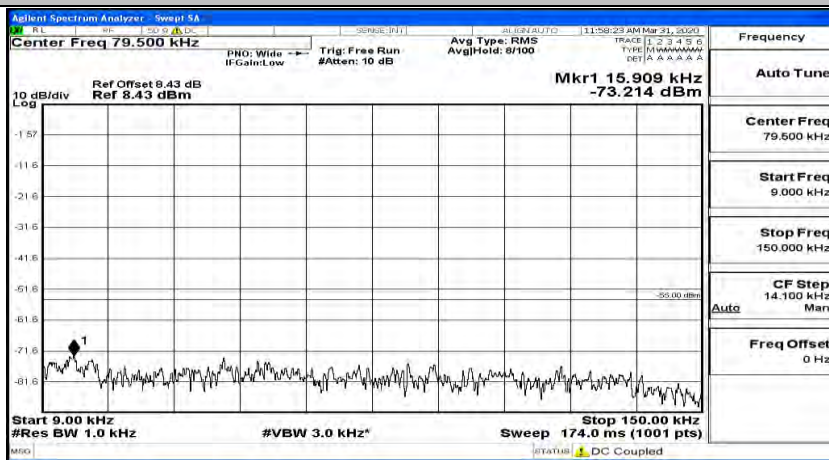

(Channel Bandwidth:15 MHz)_HCH_QPSK_1RB#37

(Channel Bandwidth:15 MHz)_HCH_QPSK_1RB#74

(Channel Bandwidth:15 MHz)_LCH_16QAM_1RB#0

(Channel Bandwidth:15 MHz) LCH_16QAM_1RB#37

(Channel Bandwidth:15 MHz) LCH_16QAM_1RB#74