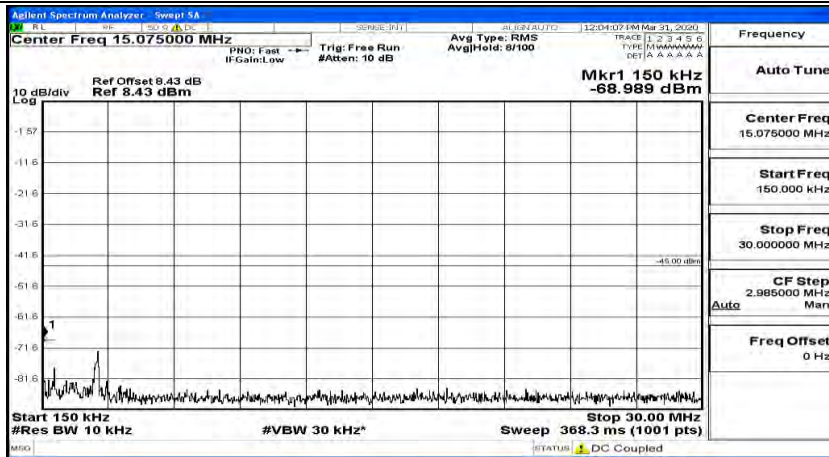

(Channel Bandwidth:20 MHz)_MCH_QPSK_1RB#49