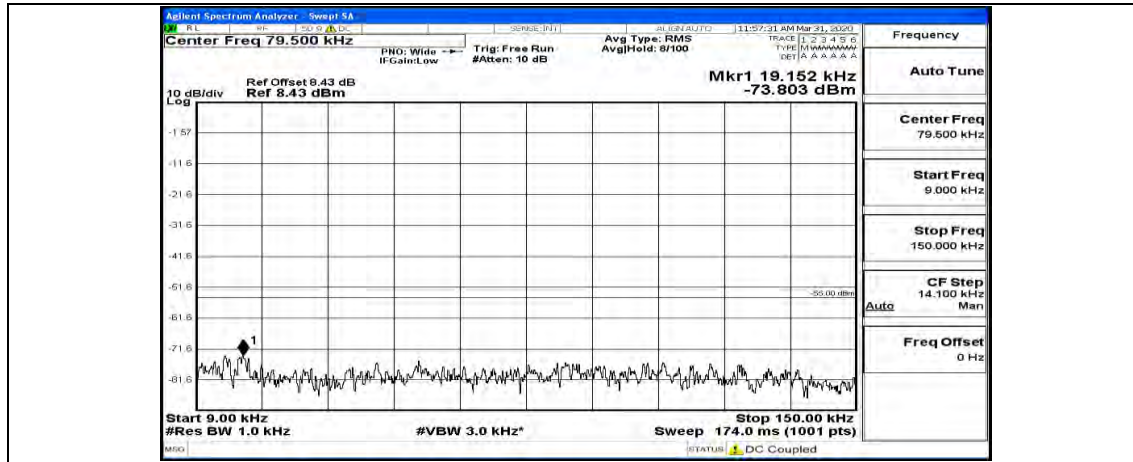

Channel Bandwidth: 10 MHz_HCH_16QAM_1RB#0

Channel Bandwidth: 10 MHz_HCH_16QAM_1RB#24

Channel Bandwidth: 10 MHz_HCH_16QAM_1RB#49

Channel Bandwidth: 15 MHz

(Channel Bandwidth:15 MHz)_LCH_QPSK_1RB#0

(Channel Bandwidth:15 MHz)_LCH_QPSK_1RB#37