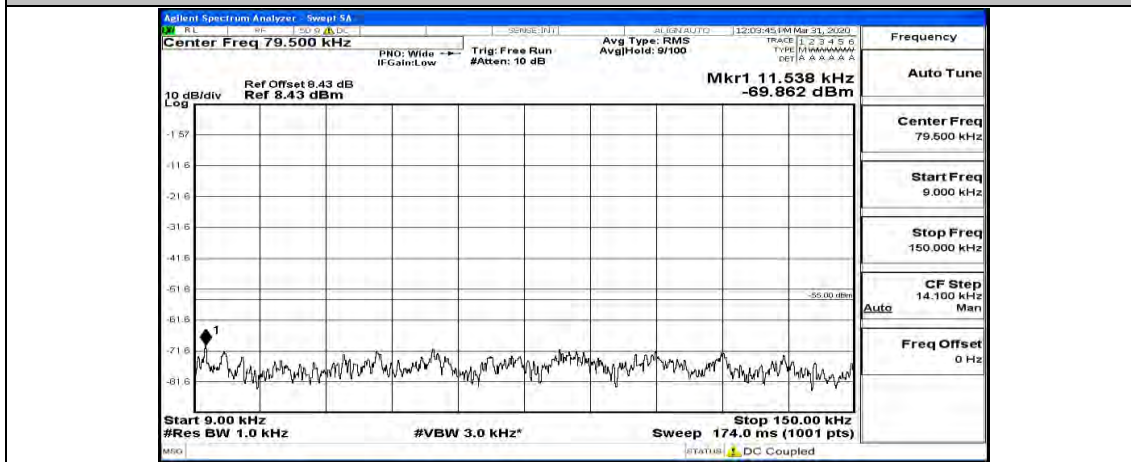

(Channel Bandwidth:15 MHz)_HCH_16QAM_1RB#74

Channel Bandwidth: 20 MHz

(Channel Bandwidth:20 MHz)_LCH_QPSK_1RB#0

(Channel Bandwidth:20 MHz)_LCH_QPSK_1RB#49

(Channel Bandwidth:20 MHz)_LCH_QPSK_1RB#99

(Channel Bandwidth:20 MHz)_MCH_QPSK_1RB#0