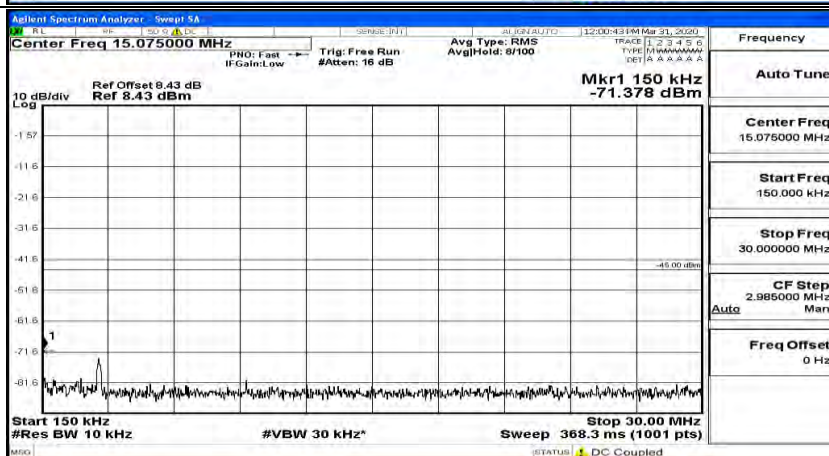

(Channel Bandwidth:15 MHz)_LCH_QPSK_1RB#74

(Channel Bandwidth:15 MHz)_MCH_QPSK_1RB#0

(Channel Bandwidth:15 MHz)_MCH_QPSK_1RB#37

(Channel Bandwidth:15 MHz)_MCH_QPSK_1RB#74

(Channel Bandwidth:15 MHz)_HCH_QPSK_1RB#0