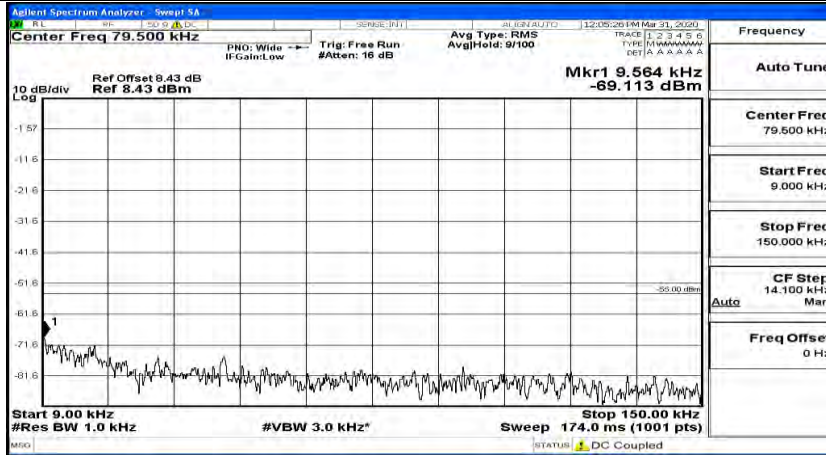

(Channel Bandwidth:20 MHz)_MCH_QPSK_1RB#49

(Channel Bandwidth:20 MHz)_MCH_QPSK_1RB#99

(Channel Bandwidth:20 MHz)_HCH_QPSK_1RB#0

(Channel Bandwidth:20 MHz)_HCH_QPSK_1RB#49

(Channel Bandwidth:20 MHz)_HCH_QPSK_1RB#99