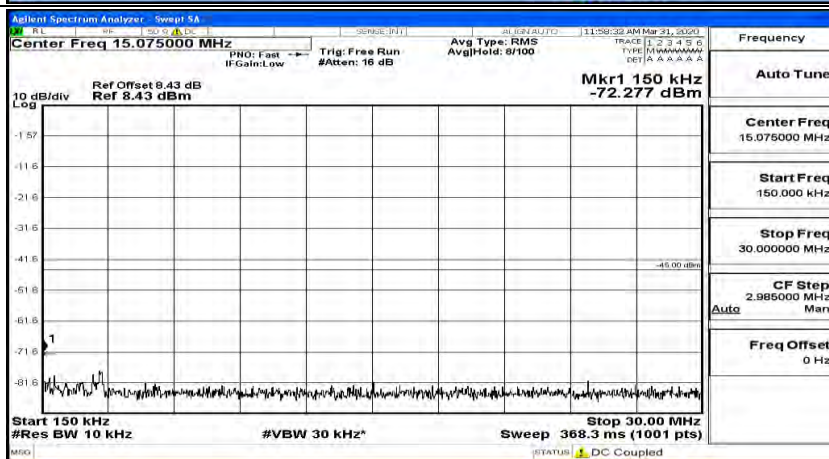

(Channel Bandwidth:15 MHz)_HCH_QPSK_1RB#37

(Channel Bandwidth:15 MHz)_HCH_QPSK_1RB#74

(Channel Bandwidth:15 MHz)_LCH_16QAM_1RB#0

(Channel Bandwidth:15 MHz) LCH_16QAM_1RB#37

(Channel Bandwidth:15 MHz) LCH_16QAM_1RB#74