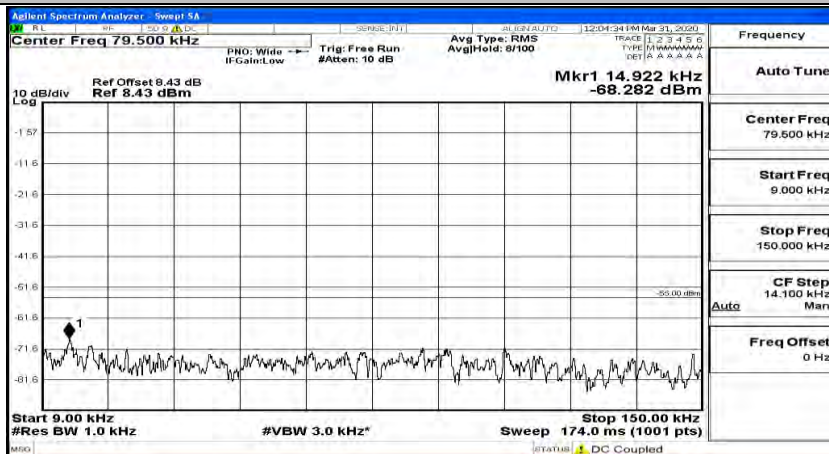

(Channel Bandwidth:20 MHz)_LCH_16QAM_1RB#0

(Channel Bandwidth:20 MHz) LCH_16QAM_1RB#49

(Channel Bandwidth:20 MHz) LCH_16QAM_1RB#99

(Channel Bandwidth:20 MHz)_MCH_16QAM_1RB#0

(Channel Bandwidth:20 MHz)_MCH_16QAM_1RB#49