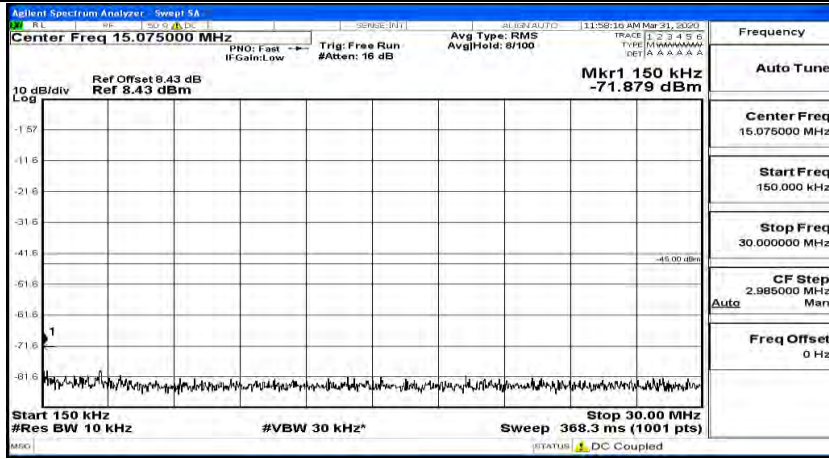

(Channel Bandwidth:15 MHz)_HCH_QPSK_1RB#37

(Channel Bandwidth:15 MHz)_HCH_QPSK_1RB#74

(Channel Bandwidth:15 MHz)_LCH_16QAM_1RB#0

(Channel Bandwidth:15 MHz) LCH_16QAM_1RB#37

(Channel Bandwidth:15 MHz) LCH_16QAM_1RB#74