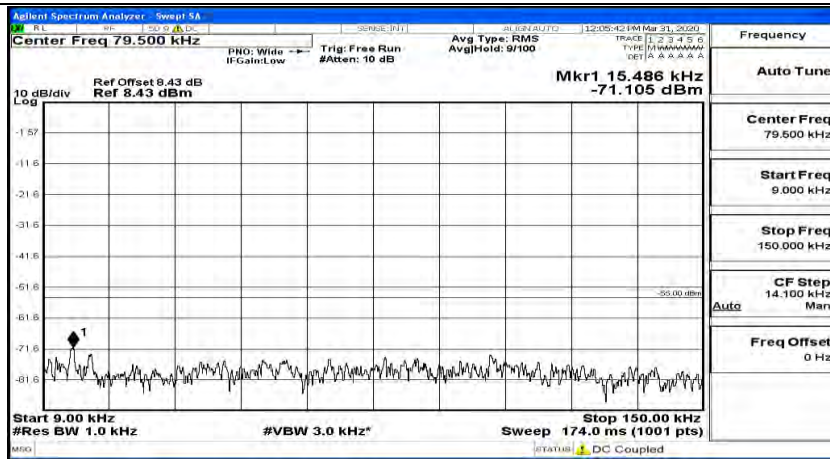

(Channel Bandwidth:20 MHz)_MCH_QPSK_1RB#49

(Channel Bandwidth:20 MHz)_MCH_QPSK_1RB#99

(Channel Bandwidth:20 MHz)_HCH_QPSK_1RB#0

(Channel Bandwidth:20 MHz)_HCH_QPSK_1RB#49

(Channel Bandwidth:20 MHz)_HCH_QPSK_1RB#99