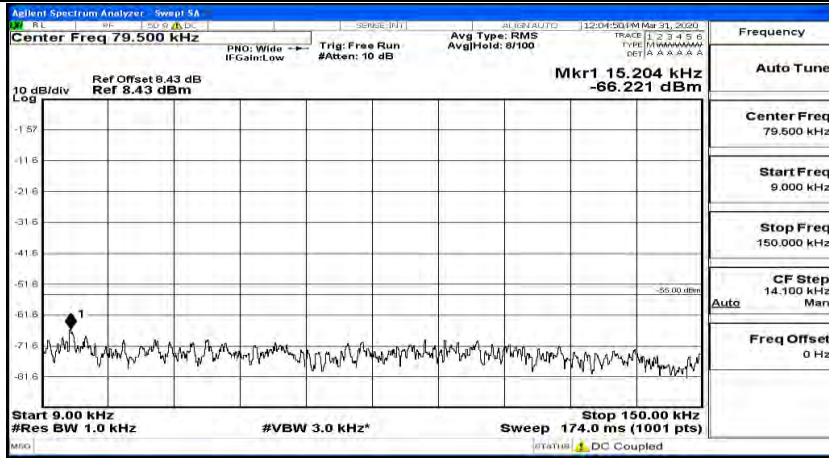

(Channel Bandwidth:20 MHz)_LCH_16QAM_1RB#0

(Channel Bandwidth:20 MHz) LCH_16QAM_1RB#49

(Channel Bandwidth:20 MHz) LCH_16QAM_1RB#99

(Channel Bandwidth:20 MHz)_MCH_16QAM_1RB#0

(Channel Bandwidth:20 MHz)_MCH_16QAM_1RB#49