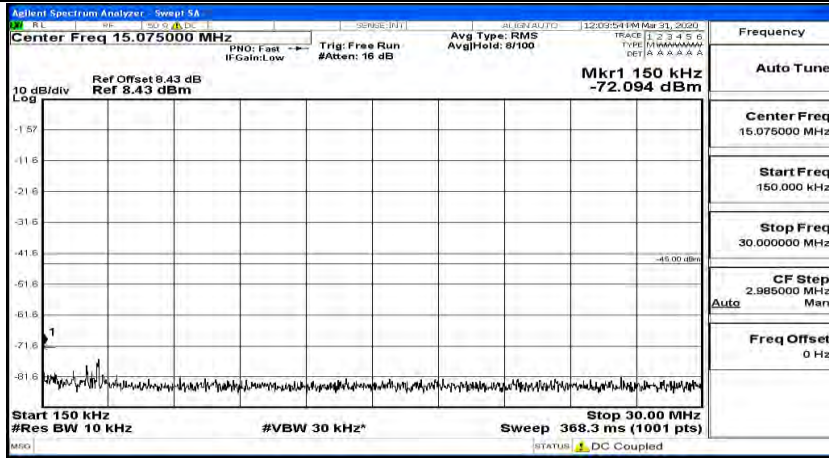

(Channel Bandwidth:15 MHz)_HCH_16QAM_1RB#74

Channel Bandwidth: 20 MHz

(Channel Bandwidth:20 MHz)_LCH_QPSK_1RB#0

(Channel Bandwidth:20 MHz)_LCH_QPSK_1RB#49

(Channel Bandwidth:20 MHz)_LCH_QPSK_1RB#99

(Channel Bandwidth:20 MHz)_MCH_QPSK_1RB#0