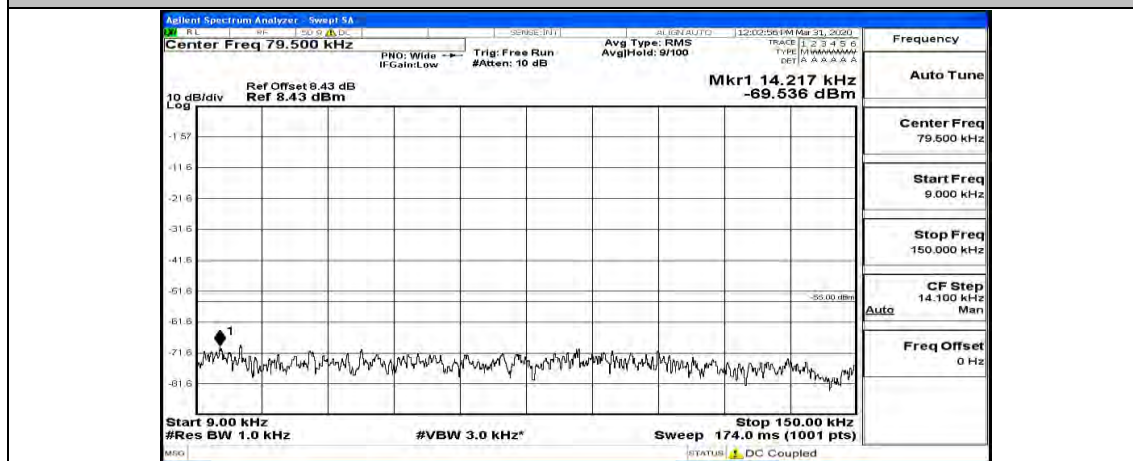

(Channel Bandwidth:20 MHz)_LCH_16QAM_1RB#0