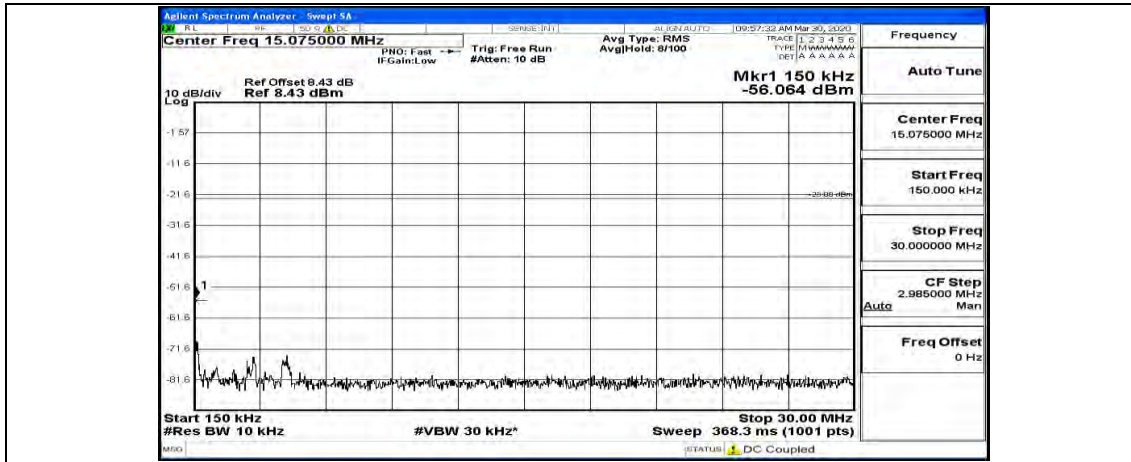

(Channel Bandwidth: 3 MHz)_LCH_16QAM_1RB#0

(Channel Bandwidth: 3 MHz)_LCH_16QAM_1RB#7

(Channel Bandwidth: 3 MHz) LCH_16QAM_1RB#14

(Channel Bandwidth: 3 MHz)_MCH_16QAM_1RB#0

(Channel Bandwidth: 3 MHz)_MCH_16QAM_1RB#7

(Channel Bandwidth: 3 MHz)_MCH_16QAM_1RB#14

(Channel Bandwidth: 3 MHz)_HCH_16QAM_1RB#0

(Channel Bandwidth: 3 MHz)_HCH_16QAM_1RB#7

(Channel Bandwidth: 3 MHz)_HCH_16QAM_1RB#14

Channel Bandwidth: 5 MHz

(Channel Bandwidth: 5 MHz)_LCH_QPSK_1RB#0