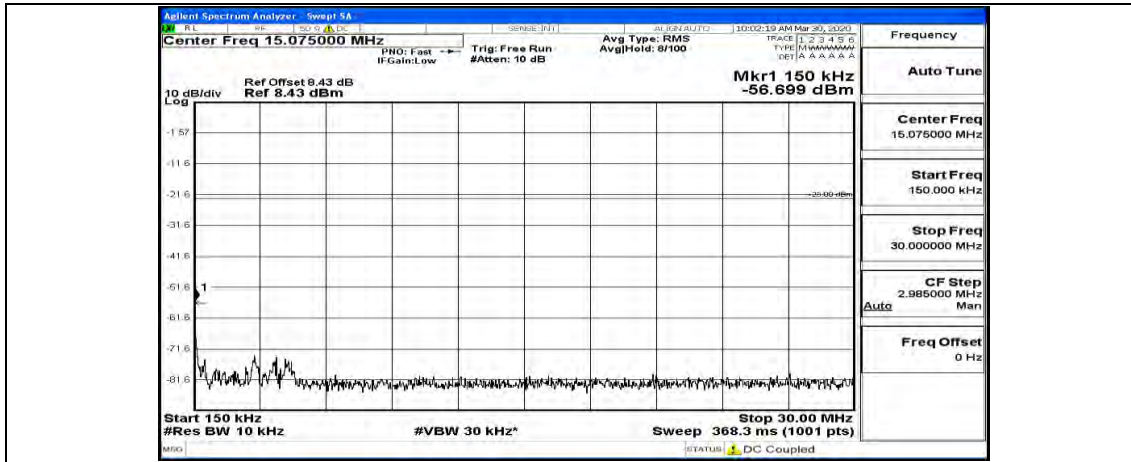

(Channel Bandwidth: 5 MHz)_HCH_QPSK_1RB#0

(Channel Bandwidth: 5 MHz)_HCH_QPSK_1RB#12

(Channel Bandwidth: 5 MHz)_HCH_QPSK_1RB#24

(Channel Bandwidth: 5 MHz)_LCH_16QAM_1RB#0

(Channel Bandwidth: 5 MHz)_LCH_16QAM_1RB#12