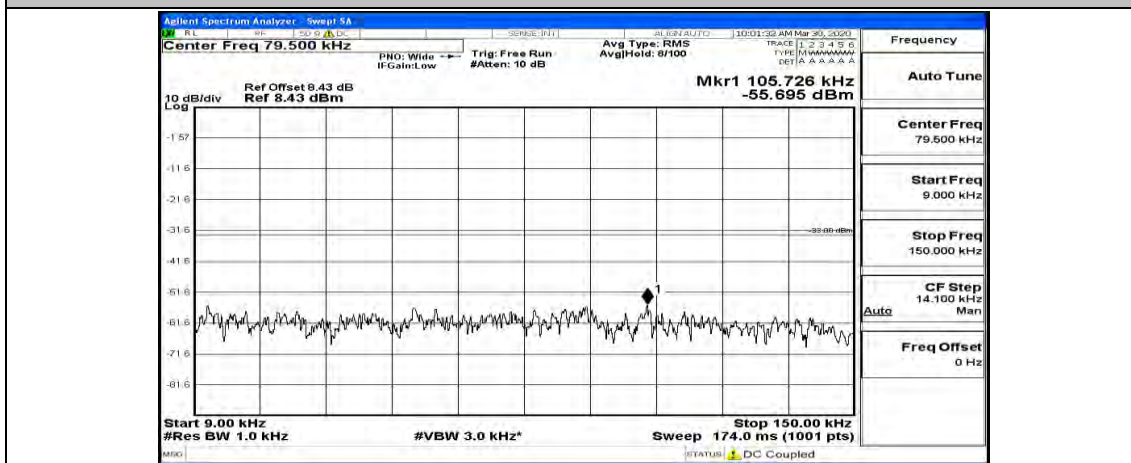

(Channel Bandwidth: 5 MHz) LCH_16QAM_1RB#24

(Channel Bandwidth: 5 MHz)_MCH_16QAM_1RB#0

(Channel Bandwidth: 5 MHz)_MCH_16QAM_1RB#12

(Channel Bandwidth: 5 MHz)_MCH_16QAM_1RB#24

(Channel Bandwidth: 5 MHz)_HCH_16QAM_1RB#0