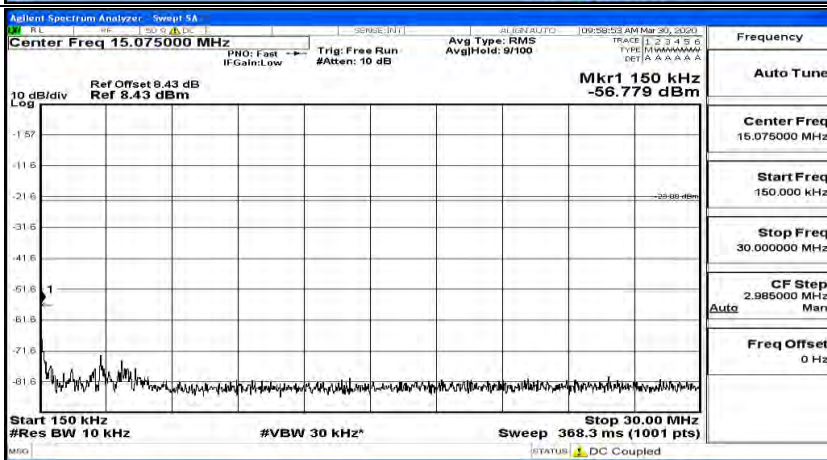

(Channel Bandwidth: 3 MHz)_MCH_16QAM_1RB#14

(Channel Bandwidth: 3 MHz)_HCH_16QAM_1RB#0

(Channel Bandwidth: 3 MHz)_HCH_16QAM_1RB#7

(Channel Bandwidth: 3 MHz)_HCH_16QAM_1RB#14

Channel Bandwidth: 5 MHz

(Channel Bandwidth: 5 MHz)_LCH_QPSK_1RB#0