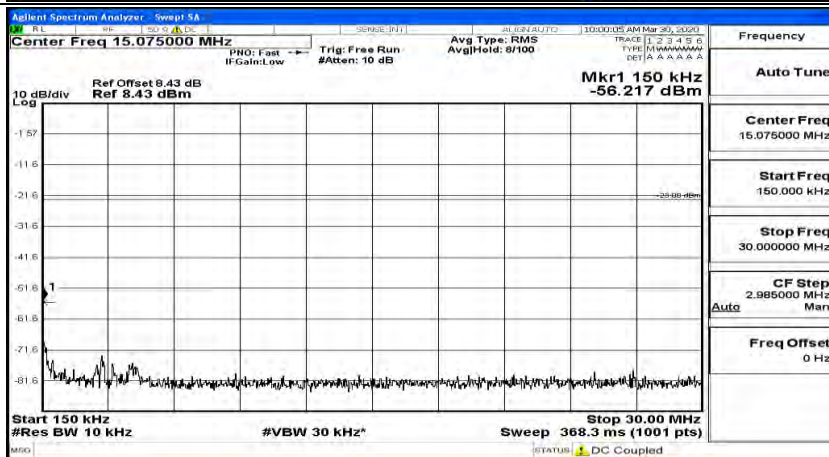

(Channel Bandwidth: 5 MHz)_HCH_QPSK_1RB#0

(Channel Bandwidth: 5 MHz)_HCH_QPSK_1RB#12

(Channel Bandwidth: 5 MHz)_HCH_QPSK_1RB#24

(Channel Bandwidth: 5 MHz)_LCH_16QAM_1RB#0

(Channel Bandwidth: 5 MHz)_LCH_16QAM_1RB#12