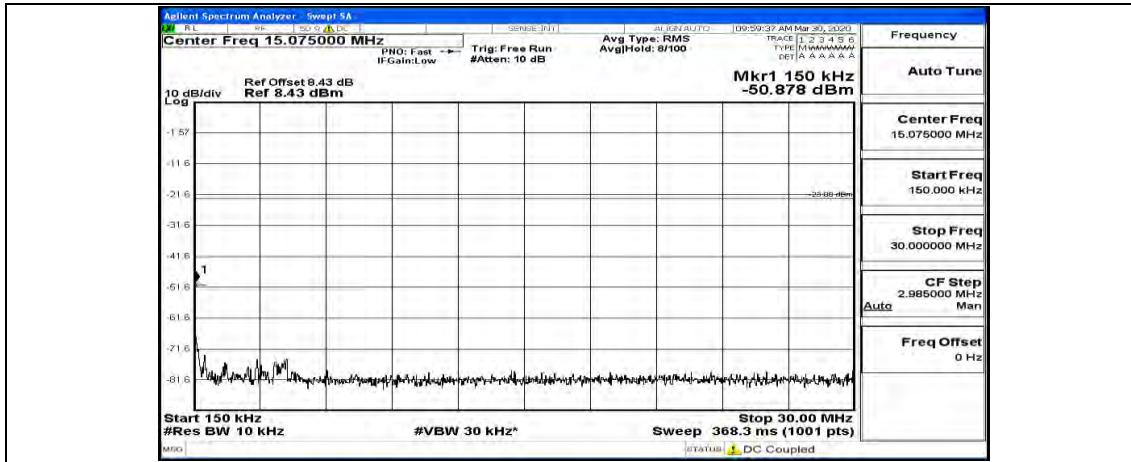

(Channel Bandwidth: 3 MHz)_MCH_16QAM_1RB#14

(Channel Bandwidth: 3 MHz)_HCH_16QAM_1RB#0

(Channel Bandwidth: 3 MHz)_HCH_16QAM_1RB#7

(Channel Bandwidth: 3 MHz)_HCH_16QAM_1RB#14

Channel Bandwidth: 5 MHz

(Channel Bandwidth: 5 MHz)_LCH_QPSK_1RB#0

(Channel Bandwidth: 5 MHz)_LCH_QPSK_1RB#12

(Channel Bandwidth: 5 MHz)_LCH_QPSK_1RB#24

(Channel Bandwidth: 5 MHz)_MCH_QPSK_1RB#0

(Channel Bandwidth: 5 MHz) MCH_QPSK_1RB#12

(Channel Bandwidth: 5 MHz) MCH_QPSK_1RB#24