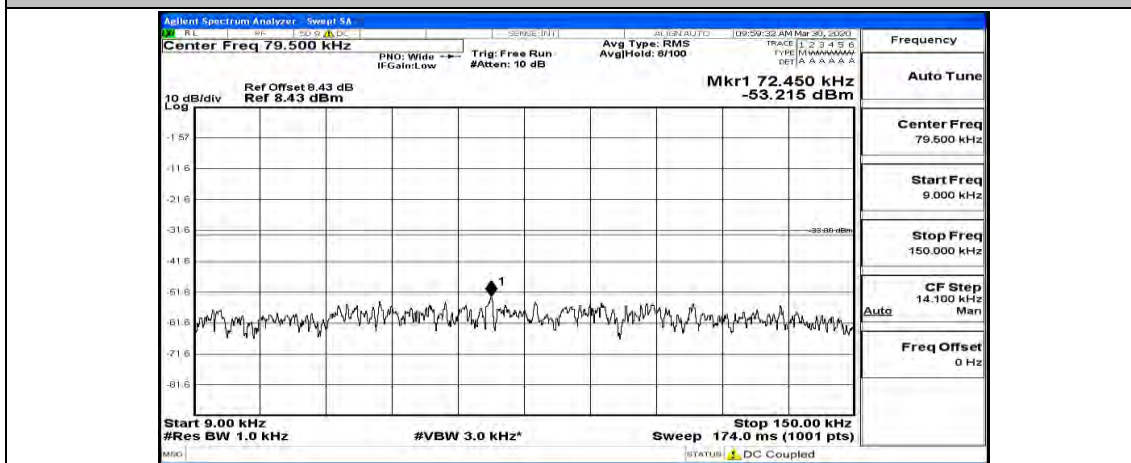

(Channel Bandwidth: 5 MHz)_LCH_QPSK_1RB#24