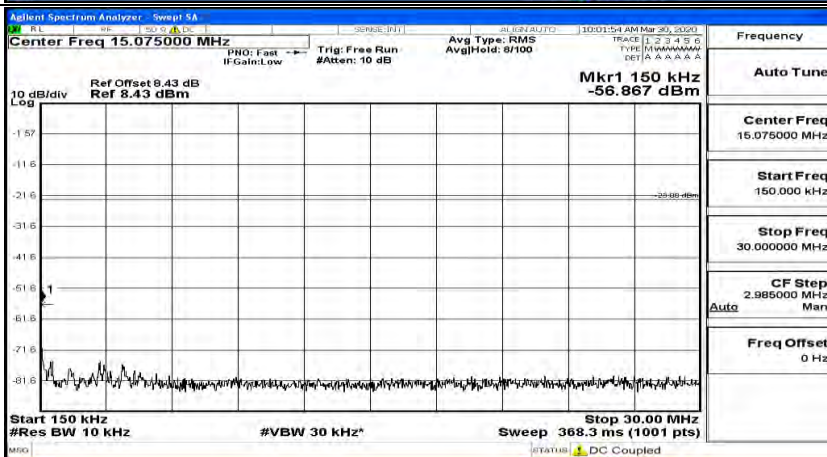

(Channel Bandwidth: 5 MHz)_HCH_QPSK_1RB#0

(Channel Bandwidth: 5 MHz)_HCH_QPSK_1RB#12