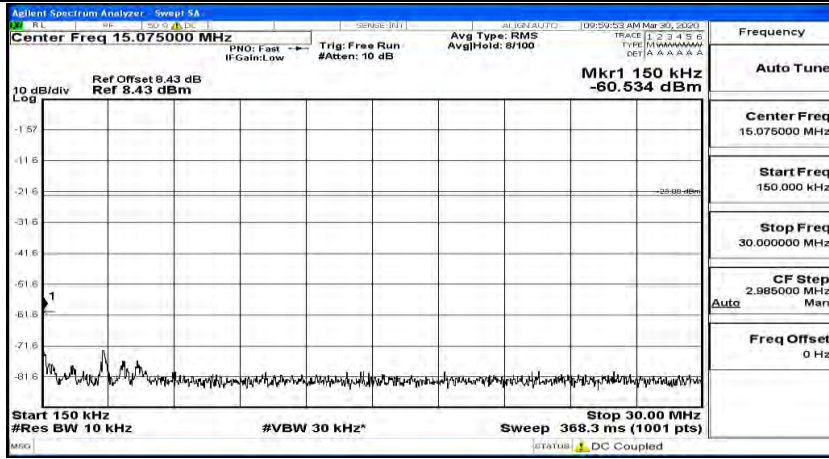

(Channel Bandwidth: 5 MHz)_HCH_QPSK_1RB#0

(Channel Bandwidth: 5 MHz)_HCH_QPSK_1RB#12

(Channel Bandwidth: 5 MHz)_HCH_QPSK_1RB#24

(Channel Bandwidth: 5 MHz)_LCH_16QAM_1RB#0

(Channel Bandwidth: 5 MHz)_LCH_16QAM_1RB#12