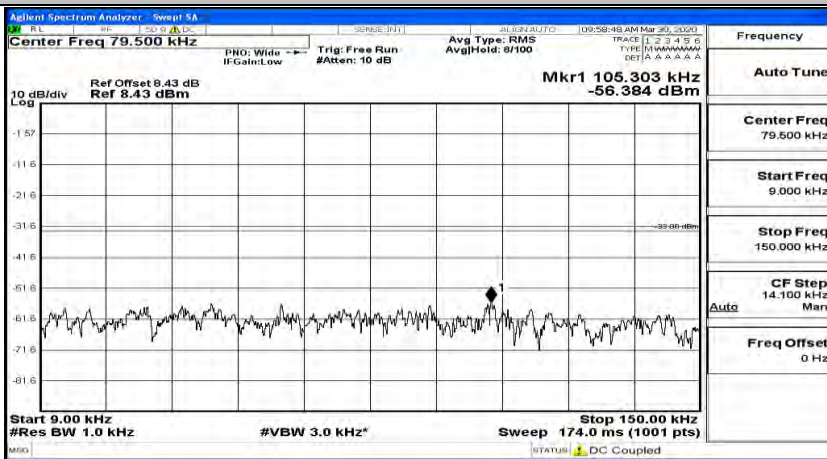

(Channel Bandwidth: 3 MHz)_MCH_16QAM_1RB#14

(Channel Bandwidth: 3 MHz)_HCH_16QAM_1RB#0

(Channel Bandwidth: 3 MHz)_HCH_16QAM_1RB#7

(Channel Bandwidth: 3 MHz)_HCH_16QAM_1RB#14

Channel Bandwidth: 5 MHz

(Channel Bandwidth: 5 MHz)_LCH_QPSK_1RB#0