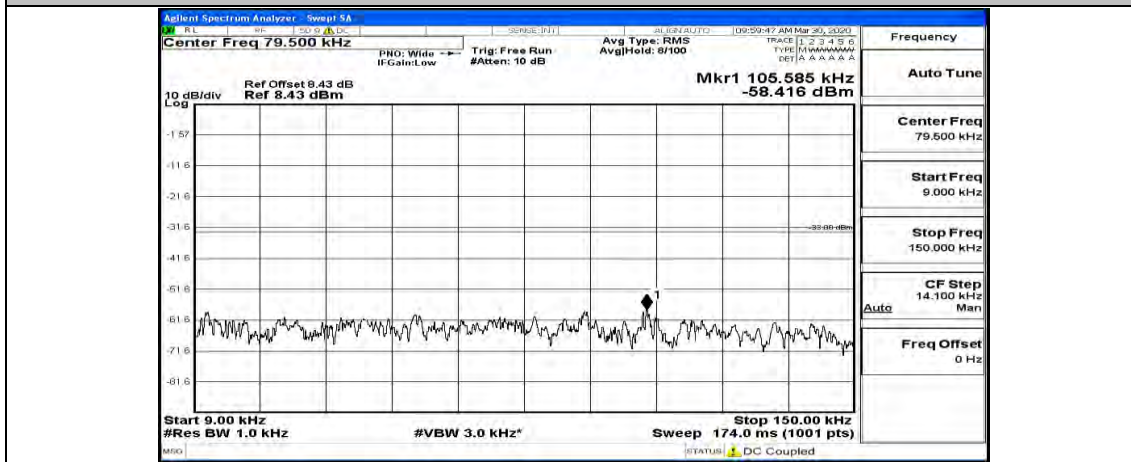

(Channel Bandwidth: 5 MHz)_HCH_QPSK_1RB#0

(Channel Bandwidth: 5 MHz)_HCH_QPSK_1RB#12

(Channel Bandwidth: 5 MHz)_HCH_QPSK_1RB#24

(Channel Bandwidth: 5 MHz)_LCH_16QAM_1RB#0

(Channel Bandwidth: 5 MHz)_LCH_16QAM_1RB#12