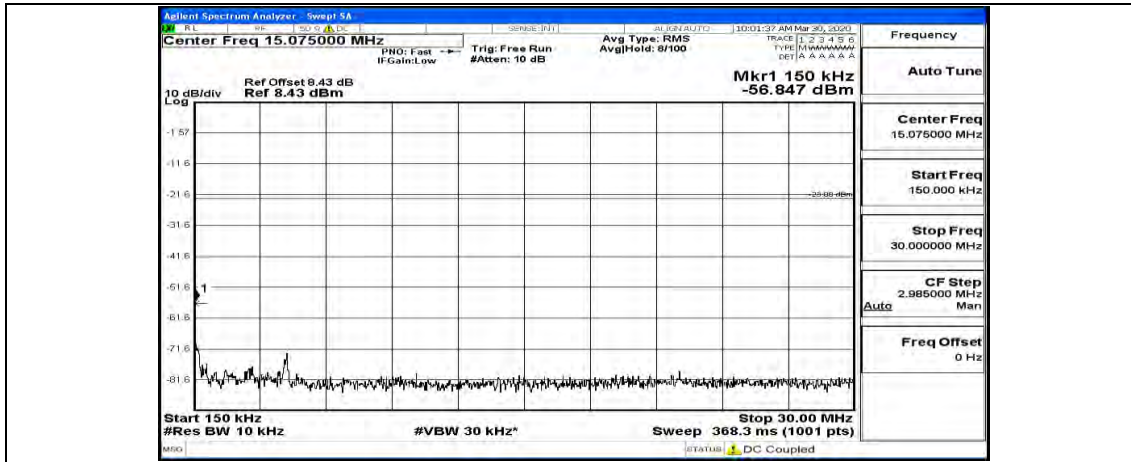

(Channel Bandwidth: 5 MHz) LCH_16QAM_1RB#24

(Channel Bandwidth: 5 MHz)_MCH_16QAM_1RB#0

(Channel Bandwidth: 5 MHz)_MCH_16QAM_1RB#12

(Channel Bandwidth: 5 MHz)_MCH_16QAM_1RB#24

(Channel Bandwidth: 5 MHz)_HCH_16QAM_1RB#0