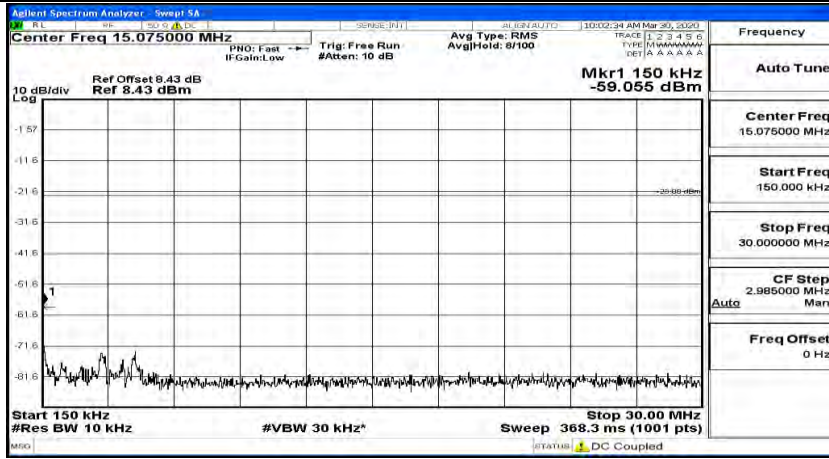

(Channel Bandwidth: 5 MHz) LCH_16QAM_1RB#24

(Channel Bandwidth: 5 MHz)_MCH_16QAM_1RB#0

(Channel Bandwidth: 5 MHz)_MCH_16QAM_1RB#12

(Channel Bandwidth: 5 MHz)_MCH_16QAM_1RB#24

(Channel Bandwidth: 5 MHz)_HCH_16QAM_1RB#0