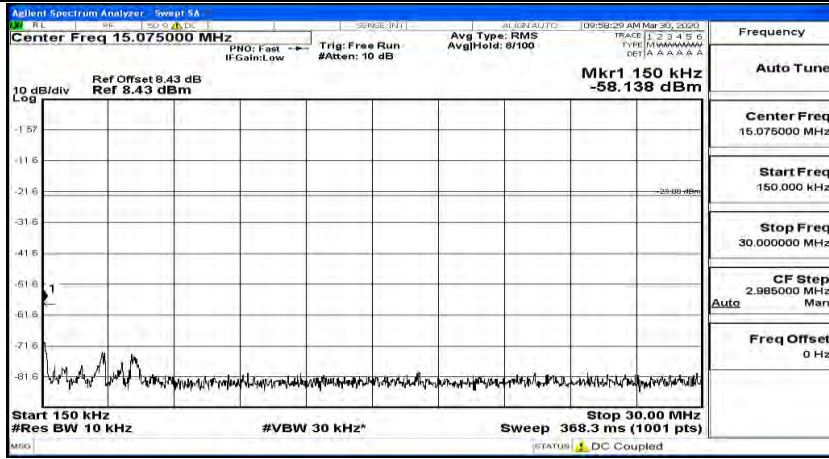

(Channel Bandwidth: 3 MHz)_LCH_16QAM_1RB#0

(Channel Bandwidth: 3 MHz)_LCH_16QAM_1RB#7

(Channel Bandwidth: 3 MHz) LCH_16QAM_1RB#14

(Channel Bandwidth: 3 MHz)_MCH_16QAM_1RB#0

(Channel Bandwidth: 3 MHz)_MCH_16QAM_1RB#7

(Channel Bandwidth: 3 MHz)_MCH_16QAM_1RB#14

(Channel Bandwidth: 3 MHz)_HCH_16QAM_1RB#0

(Channel Bandwidth: 3 MHz)_HCH_16QAM_1RB#7

(Channel Bandwidth: 3 MHz)_HCH_16QAM_1RB#14

Channel Bandwidth: 5 MHz

(Channel Bandwidth: 5 MHz)_LCH_QPSK_1RB#0