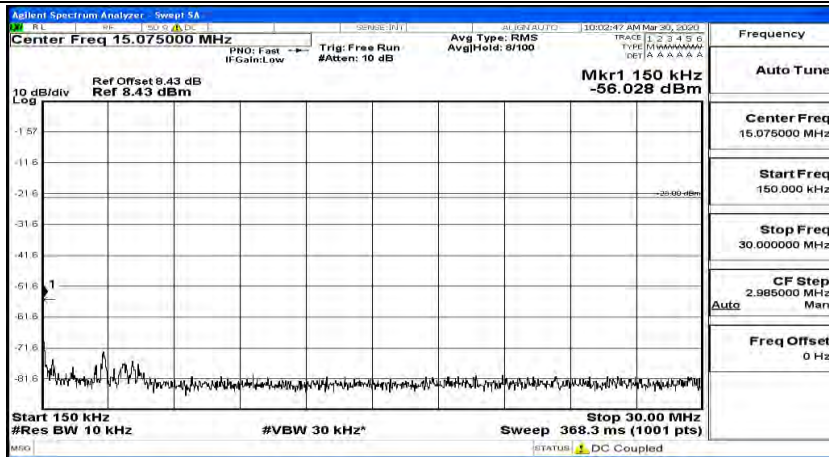

(Channel Bandwidth: 5 MHz)_HCH_16QAM_1RB#12