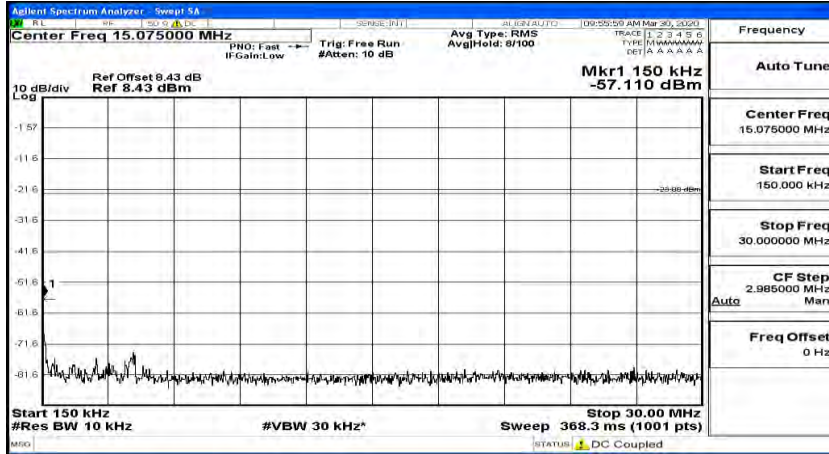

(Channel Bandwidth: 3 MHz)_LCH_16QAM_1RB#0

(Channel Bandwidth: 3 MHz)_LCH_16QAM_1RB#7

(Channel Bandwidth: 3 MHz) LCH_16QAM_1RB#14

(Channel Bandwidth: 3 MHz)_MCH_16QAM_1RB#0

(Channel Bandwidth: 3 MHz)_MCH_16QAM_1RB#7

(Channel Bandwidth: 3 MHz)_MCH_16QAM_1RB#14

(Channel Bandwidth: 3 MHz)_HCH_16QAM_1RB#0

(Channel Bandwidth: 3 MHz)_HCH_16QAM_1RB#7

(Channel Bandwidth: 3 MHz)_HCH_16QAM_1RB#14

Channel Bandwidth: 5 MHz

(Channel Bandwidth: 5 MHz)_LCH_QPSK_1RB#0