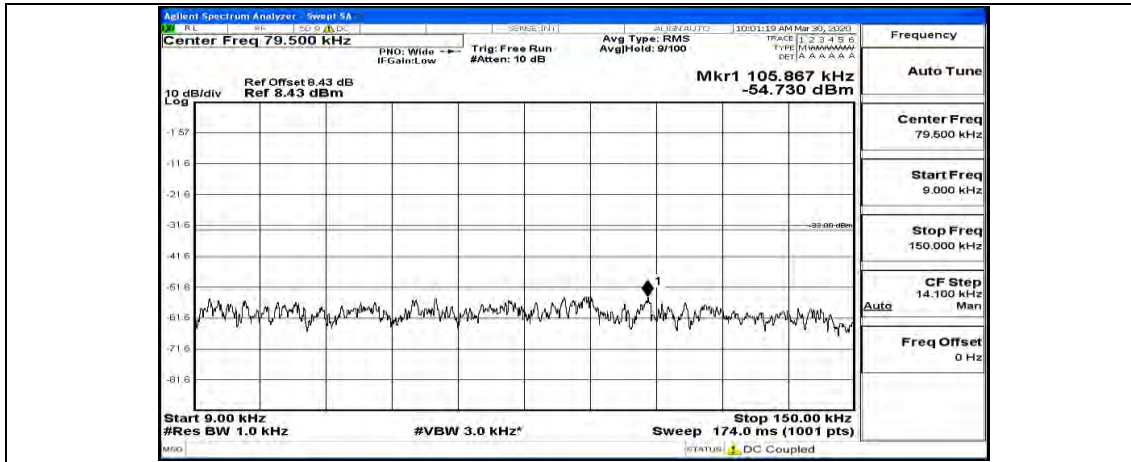

(Channel Bandwidth: 5 MHz)_MCH_16QAM_1RB#24