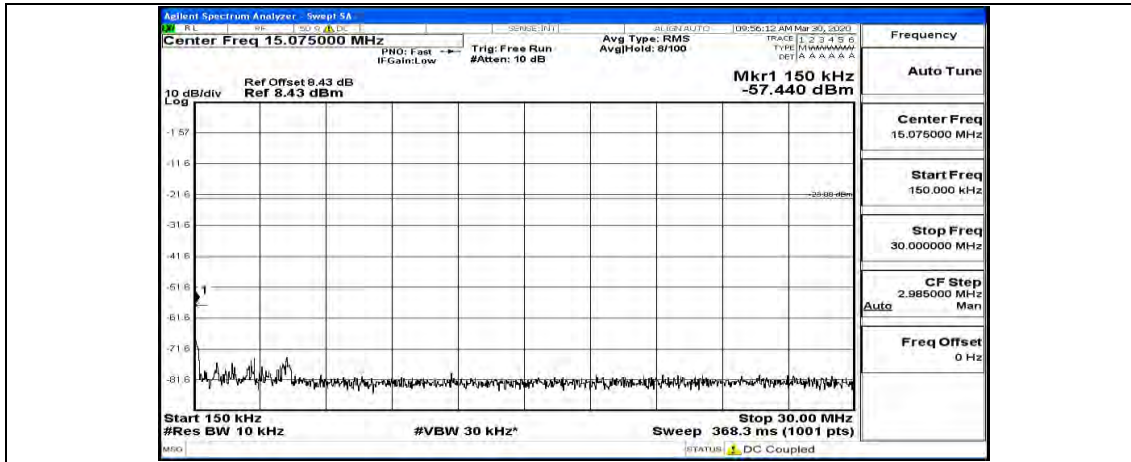

(Channel Bandwidth: 3 MHz)_LCH_16QAM_1RB#0

(Channel Bandwidth: 3 MHz)_LCH_16QAM_1RB#7

(Channel Bandwidth: 3 MHz) LCH_16QAM_1RB#14

(Channel Bandwidth: 3 MHz)_MCH_16QAM_1RB#0

(Channel Bandwidth: 3 MHz)_MCH_16QAM_1RB#7

(Channel Bandwidth: 3 MHz)_MCH_16QAM_1RB#14

(Channel Bandwidth: 3 MHz)_HCH_16QAM_1RB#0

(Channel Bandwidth: 3 MHz)_HCH_16QAM_1RB#7

(Channel Bandwidth: 3 MHz)_HCH_16QAM_1RB#14

Channel Bandwidth: 5 MHz

(Channel Bandwidth: 5 MHz)_LCH_QPSK_1RB#0