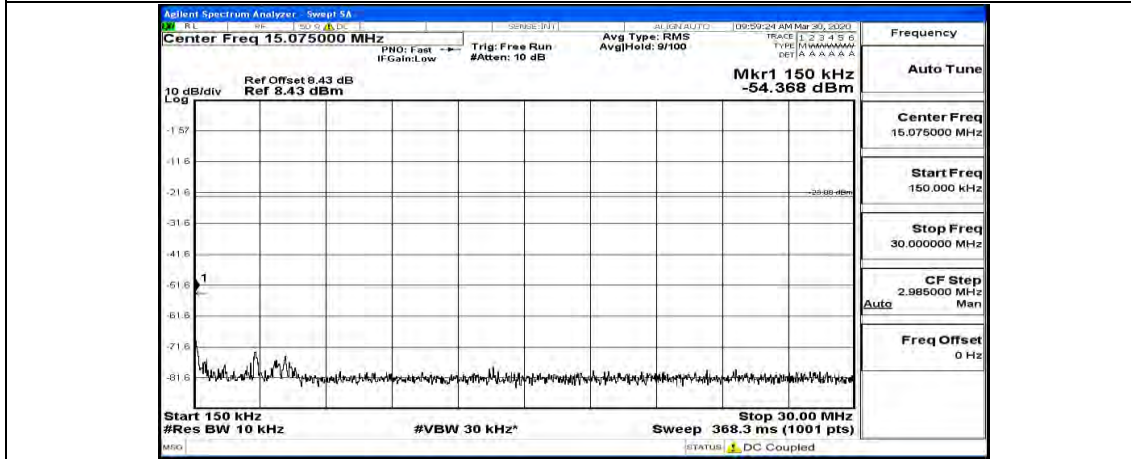

(Channel Bandwidth: 3 MHz)_MCH_16QAM_1RB#14

(Channel Bandwidth: 3 MHz)_HCH_16QAM_1RB#0

(Channel Bandwidth: 3 MHz)_HCH_16QAM_1RB#7

(Channel Bandwidth: 3 MHz)_HCH_16QAM_1RB#14

Channel Bandwidth: 5 MHz

(Channel Bandwidth: 5 MHz)_LCH_QPSK_1RB#0

(Channel Bandwidth: 5 MHz)_LCH_QPSK_1RB#12

(Channel Bandwidth: 5 MHz)_LCH_QPSK_1RB#24

(Channel Bandwidth: 5 MHz)_MCH_QPSK_1RB#0

(Channel Bandwidth: 5 MHz) MCH_QPSK_1RB#12

(Channel Bandwidth: 5 MHz) MCH_QPSK_1RB#24