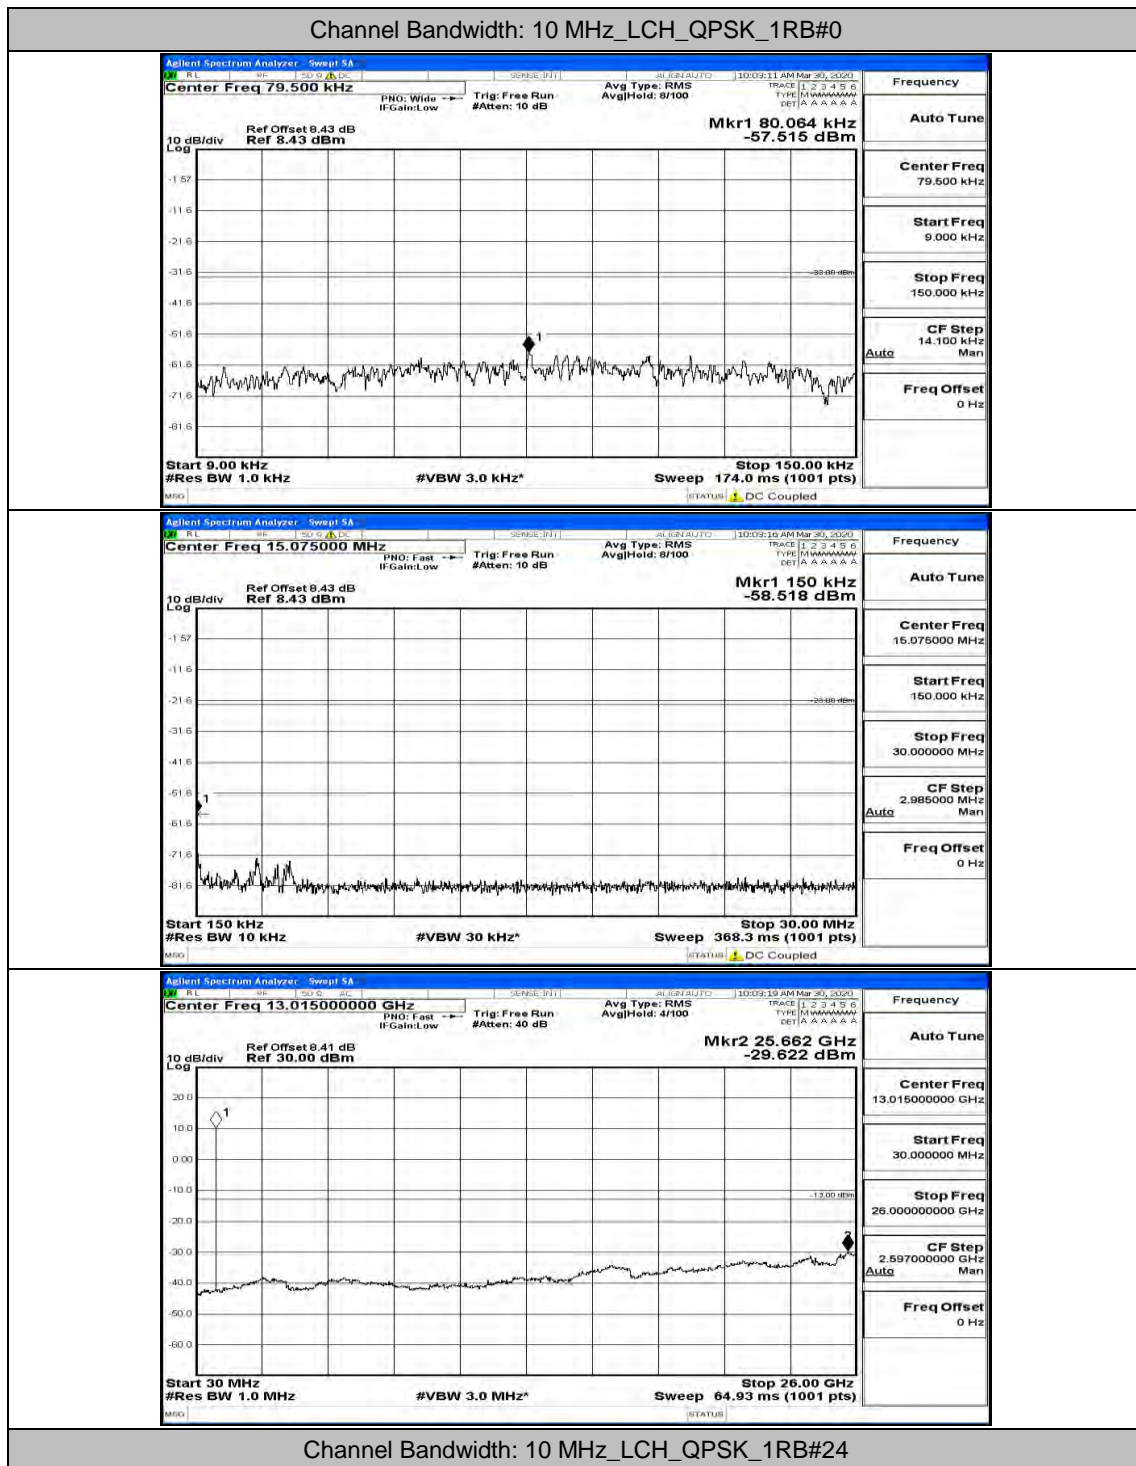

(Channel Bandwidth: 5 MHz)_HCH_16QAM_1RB#12

(Channel Bandwidth: 5 MHz)_HCH_16QAM_1RB#24

Channel Bandwidth: 10 MHz

Channel Bandwidth: 10 MHz_LCH_QPSK_1RB#49

Channel Bandwidth: 10 MHz_MCH_QPSK_1RB#0

Channel Bandwidth: 10 MHz_MCH_QPSK_1RB#24