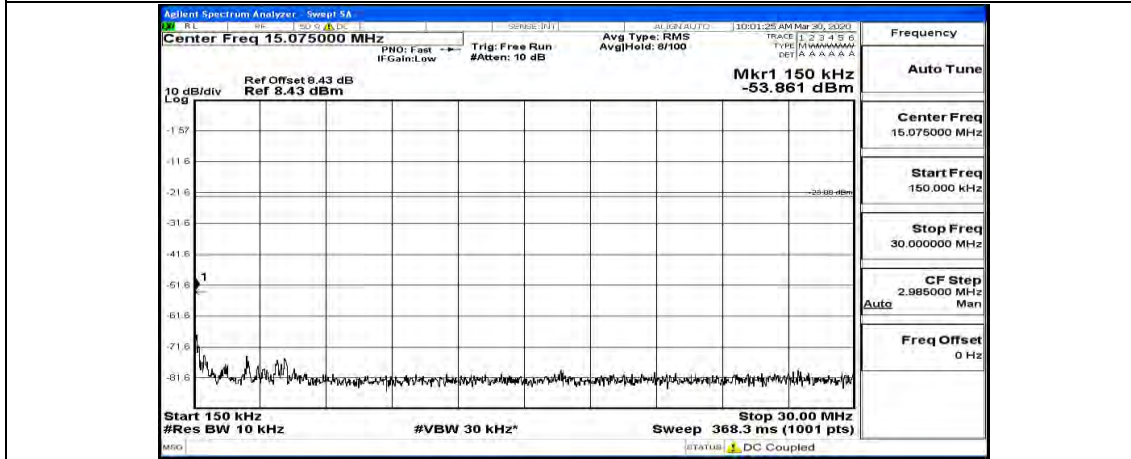

(Channel Bandwidth: 5 MHz)_MCH_16QAM_1RB#24