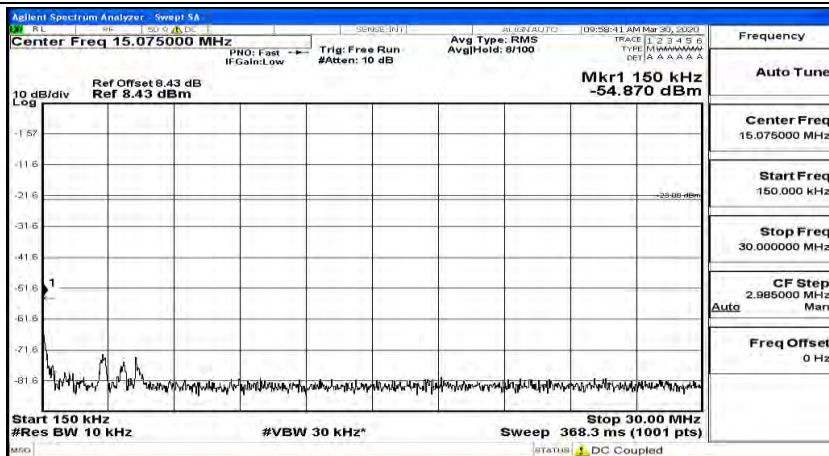

(Channel Bandwidth: 3 MHz)_MCH_16QAM_1RB#14

(Channel Bandwidth: 3 MHz)_HCH_16QAM_1RB#0

(Channel Bandwidth: 3 MHz)_HCH_16QAM_1RB#7

(Channel Bandwidth: 3 MHz)_HCH_16QAM_1RB#14

Channel Bandwidth: 5 MHz

(Channel Bandwidth: 5 MHz)_LCH_QPSK_1RB#0