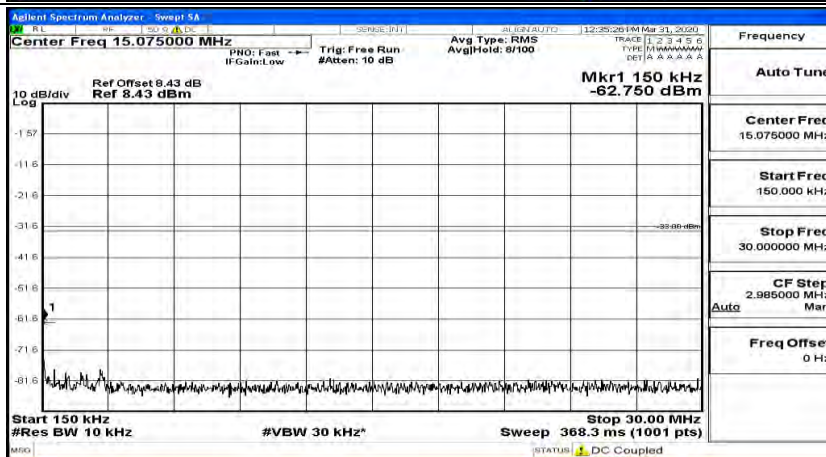

(Channel Bandwidth:20 MHz) HCH_16QAM_1RB#49