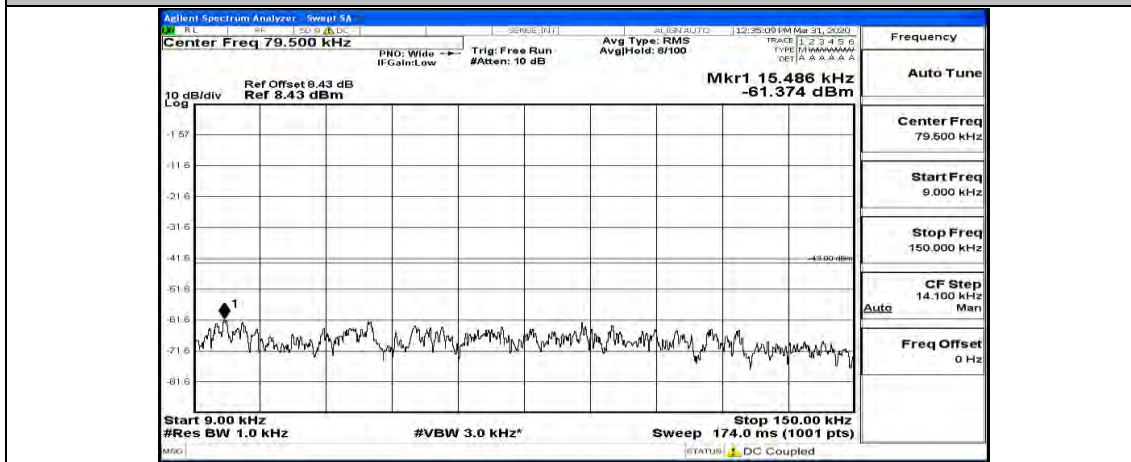

(Channel Bandwidth:20 MHz)_HCH_16QAM_1RB#0