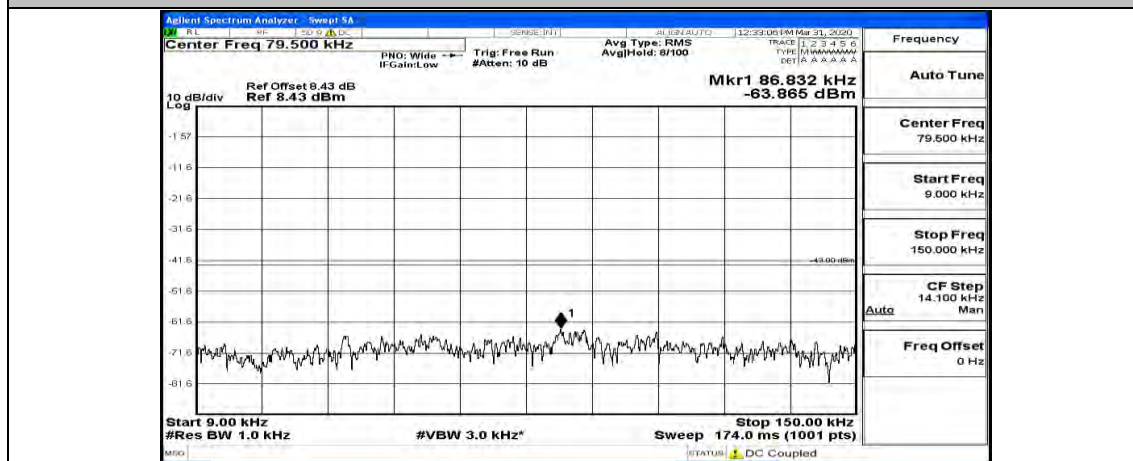

Channel Bandwidth: 20 MHz

(Channel Bandwidth:20 MHz)_LCH_QPSK_1RB#0

(Channel Bandwidth:20 MHz)_LCH_QPSK_1RB#49

(Channel Bandwidth:20 MHz)_LCH_QPSK_1RB#99

(Channel Bandwidth:20 MHz)_MCH_QPSK_1RB#0

(Channel Bandwidth:20 MHz)_MCH_QPSK_1RB#49