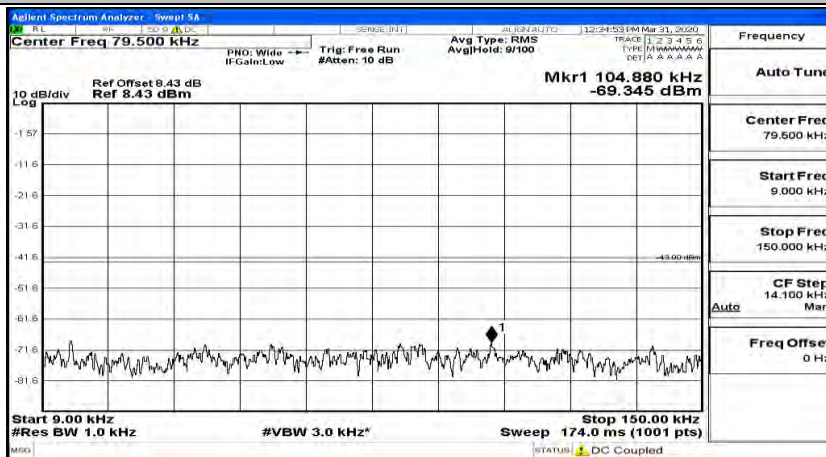

(Channel Bandwidth:20 MHz)_MCH_QPSK_1RB#99

(Channel Bandwidth:20 MHz)_HCH_QPSK_1RB#0

(Channel Bandwidth:20 MHz)_HCH_QPSK_1RB#49

(Channel Bandwidth:20 MHz)_HCH_QPSK_1RB#99

(Channel Bandwidth:20 MHz)_LCH_16QAM_1RB#0