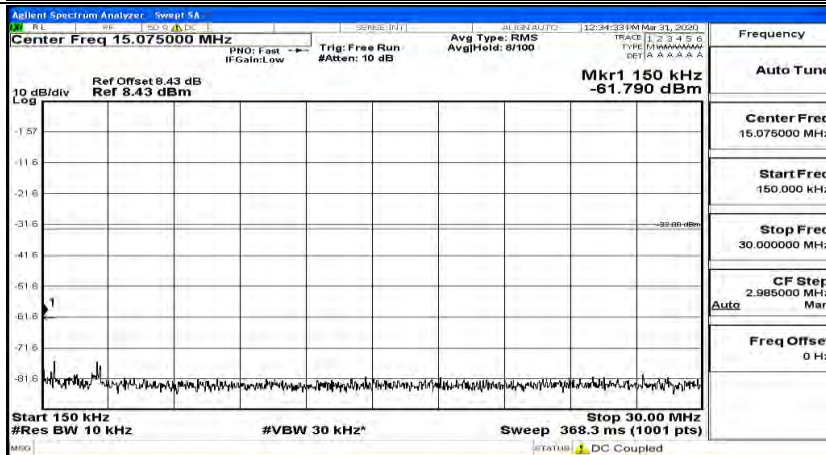

(Channel Bandwidth:20 MHz)_HCH_QPSK_1RB#0

(Channel Bandwidth:20 MHz)_HCH_QPSK_1RB#49