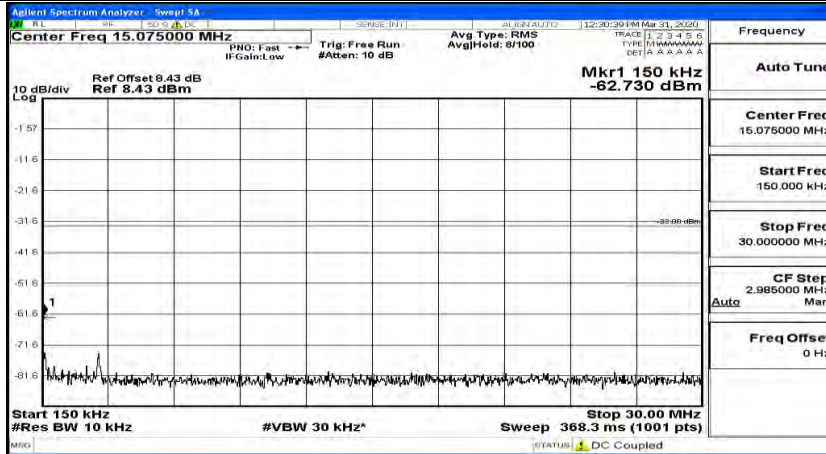

(Channel Bandwidth:15 MHz)_MCH_QPSK_1RB#0

(Channel Bandwidth:15 MHz)_MCH_QPSK_1RB#37

(Channel Bandwidth:15 MHz)_MCH_QPSK_1RB#74

(Channel Bandwidth:15 MHz)_HCH_QPSK_1RB#0

(Channel Bandwidth:15 MHz)_HCH_QPSK_1RB#37