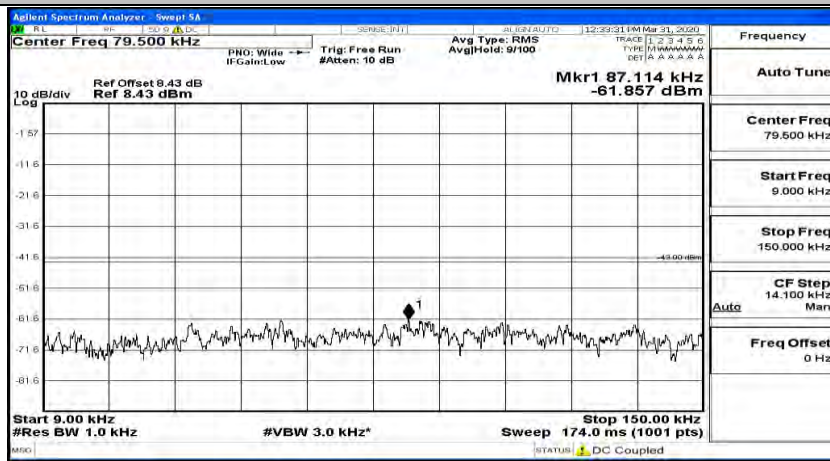

(Channel Bandwidth:20 MHz)_MCH_QPSK_1RB#99