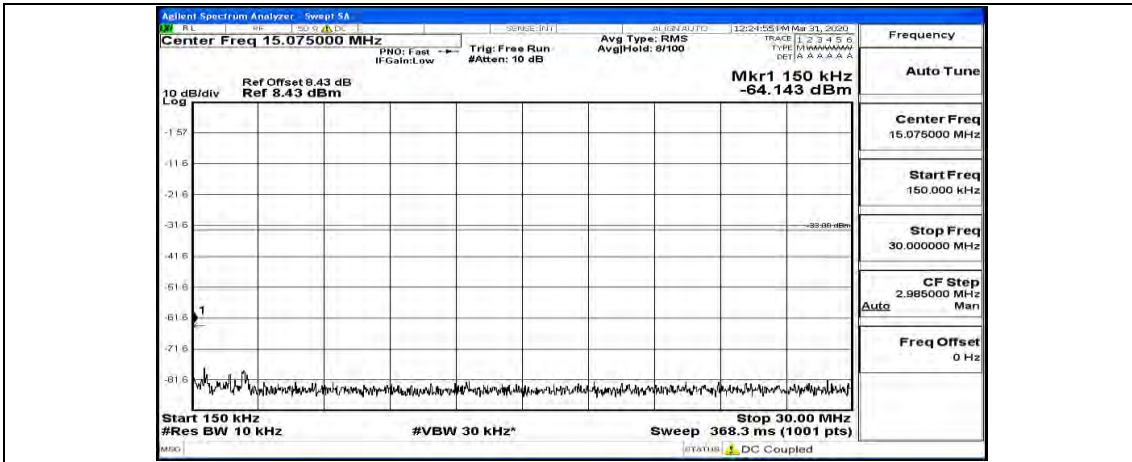

Channel Bandwidth: 10 MHz

Channel Bandwidth: 10 MHz_LCH_QPSK_1RB#49

Channel Bandwidth: 10 MHz_MCH_QPSK_1RB#0

Channel Bandwidth: 10 MHz_MCH_QPSK_1RB#24

Channel Bandwidth: 10 MHz_MCH_QPSK_1RB#49

Channel Bandwidth: 10 MHz_MCH_QPSK_25RB#0