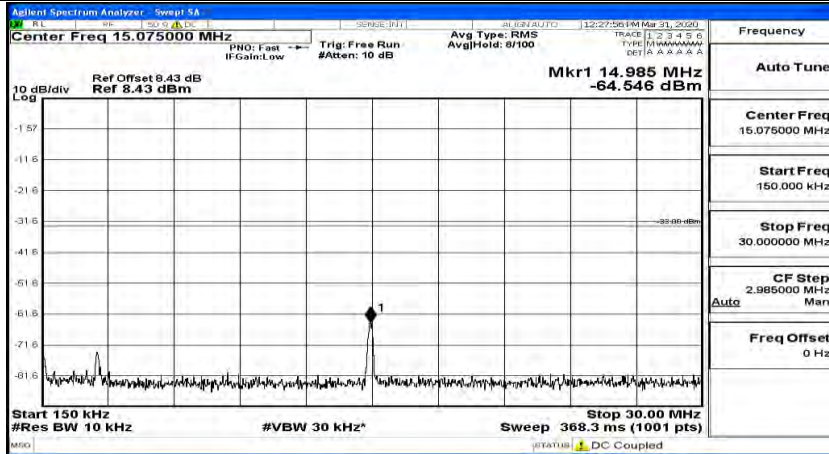

Channel Bandwidth: 10 MHz_HCH_16QAM_1RB#24

Channel Bandwidth: 10 MHz_HCH_16QAM_1RB#49

Channel Bandwidth: 15 MHz

(Channel Bandwidth:15 MHz)_LCH_QPSK_1RB#0

(Channel Bandwidth:15 MHz)_LCH_QPSK_1RB#37

(Channel Bandwidth:15 MHz)_LCH_QPSK_1RB#74