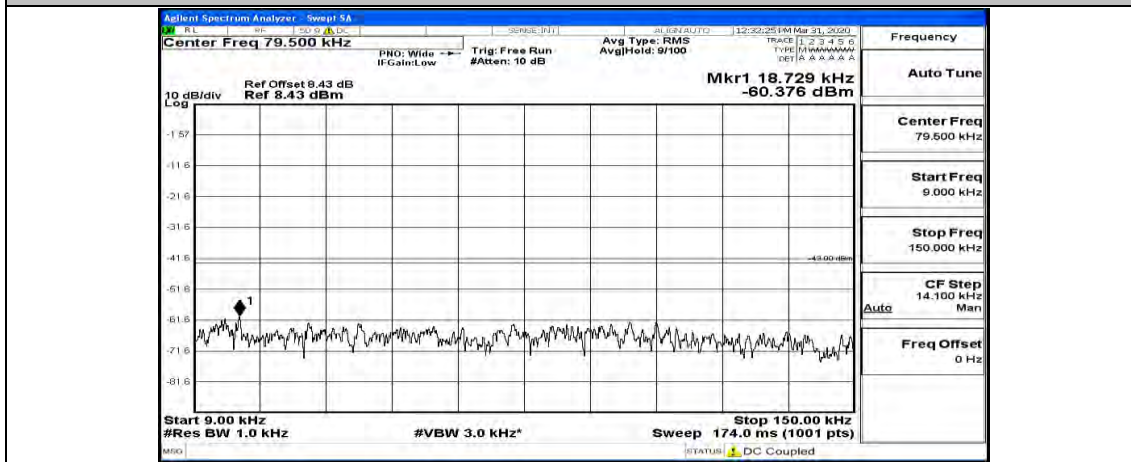

(Channel Bandwidth:20 MHz)_MCH_QPSK_1RB#99

(Channel Bandwidth:20 MHz)_HCH_QPSK_1RB#0

(Channel Bandwidth:20 MHz)_HCH_QPSK_1RB#49

(Channel Bandwidth:20 MHz)_HCH_QPSK_1RB#99

(Channel Bandwidth:20 MHz)_LCH_16QAM_1RB#0