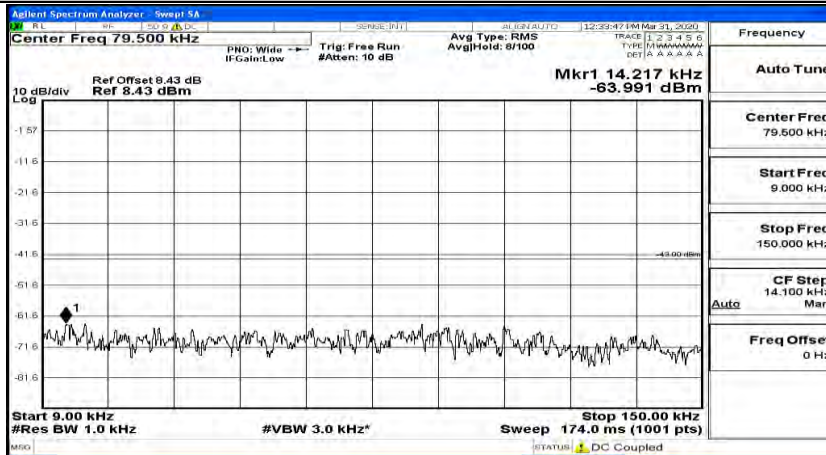

(Channel Bandwidth:20 MHz) LCH_16QAM_1RB#49

(Channel Bandwidth:20 MHz) LCH_16QAM_1RB#99

(Channel Bandwidth:20 MHz)_MCH_16QAM_1RB#0

(Channel Bandwidth:20 MHz)_MCH_16QAM_1RB#49

(Channel Bandwidth:20 MHz)_MCH_16QAM_1RB#99