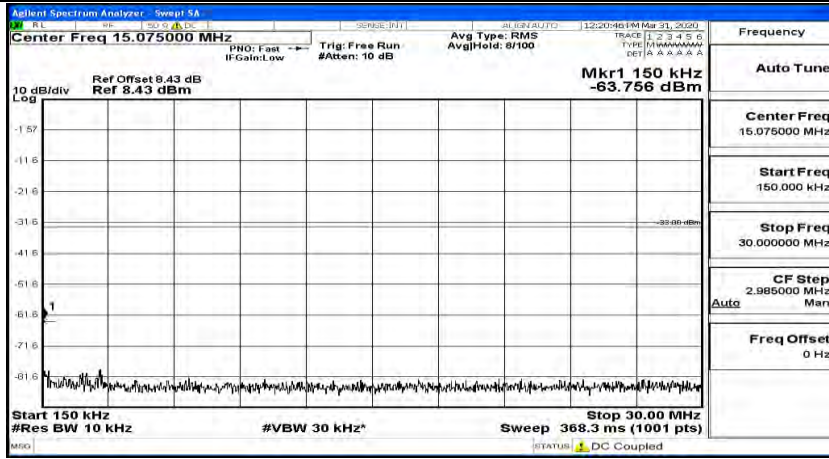

(Channel Bandwidth: 5 MHz)_MCH_QPSK_1RB#0

(Channel Bandwidth: 5 MHz) MCH_QPSK_1RB#12

(Channel Bandwidth: 5 MHz) MCH_QPSK_1RB#24

(Channel Bandwidth: 5 MHz)_HCH_QPSK_1RB#0

(Channel Bandwidth: 5 MHz)_HCH_QPSK_1RB#12

(Channel Bandwidth: 5 MHz)_HCH_QPSK_1RB#24

(Channel Bandwidth: 5 MHz)_LCH_16QAM_1RB#0

(Channel Bandwidth: 5 MHz)_LCH_16QAM_1RB#12

(Channel Bandwidth: 5 MHz) LCH_16QAM_1RB#24

(Channel Bandwidth: 5 MHz)_MCH_16QAM_1RB#0