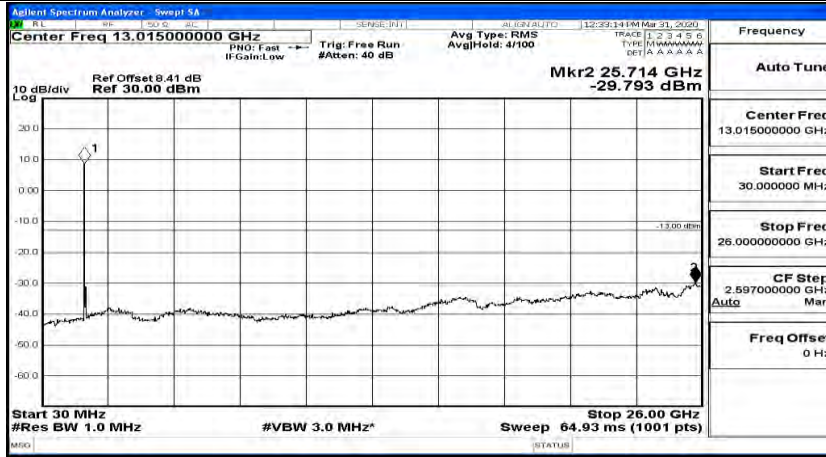

Channel Bandwidth: 20 MHz

(Channel Bandwidth:20 MHz)_LCH_QPSK_1RB#0

(Channel Bandwidth:20 MHz)_LCH_QPSK_1RB#49

(Channel Bandwidth:20 MHz)_LCH_QPSK_1RB#99

(Channel Bandwidth:20 MHz)_MCH_QPSK_1RB#0

(Channel Bandwidth:20 MHz)_MCH_QPSK_1RB#49