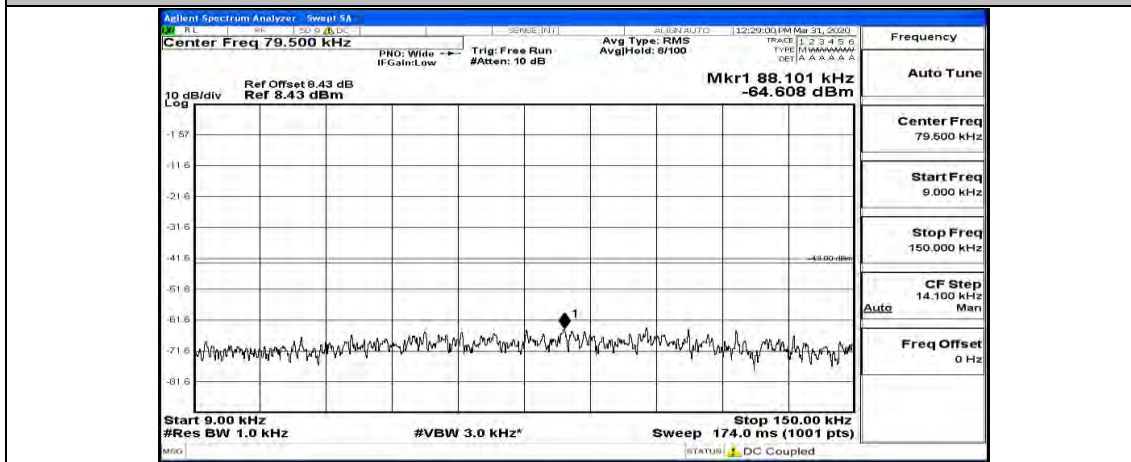

(Channel Bandwidth:15 MHz)_MCH_QPSK_1RB#0