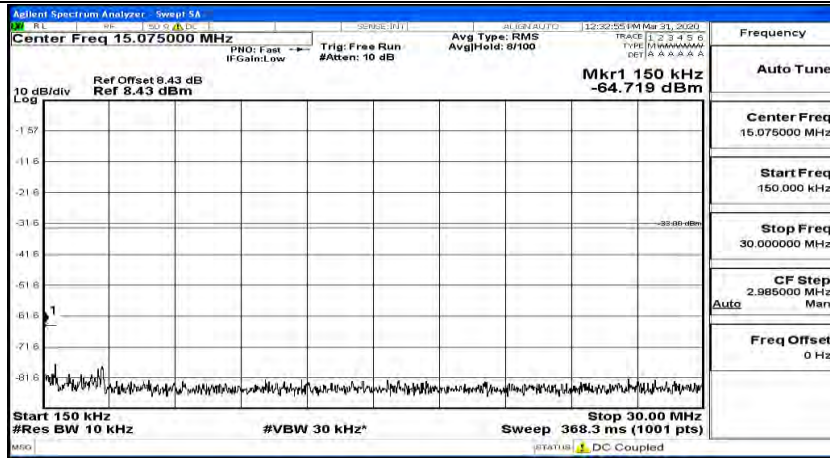

(Channel Bandwidth:20 MHz) LCH_16QAM_1RB#99