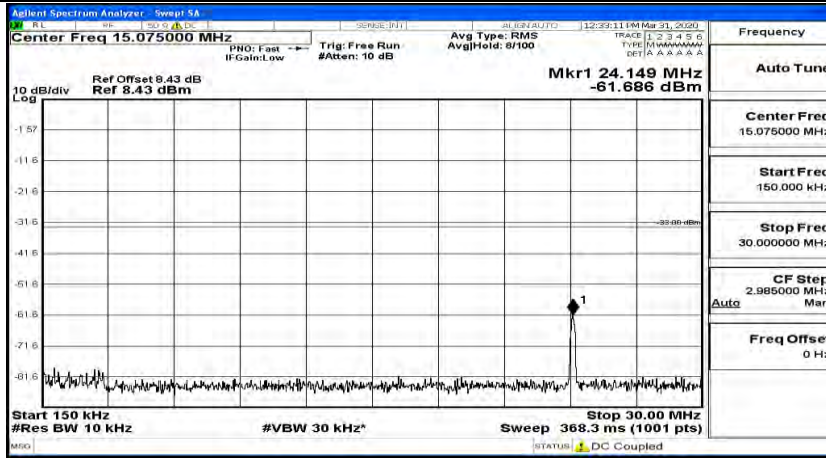

Channel Bandwidth: 20 MHz

(Channel Bandwidth:20 MHz)_LCH_QPSK_1RB#0

(Channel Bandwidth:20 MHz)_LCH_QPSK_1RB#49

(Channel Bandwidth:20 MHz)_LCH_QPSK_1RB#99

(Channel Bandwidth:20 MHz)_MCH_QPSK_1RB#0

(Channel Bandwidth:20 MHz)_MCH_QPSK_1RB#49