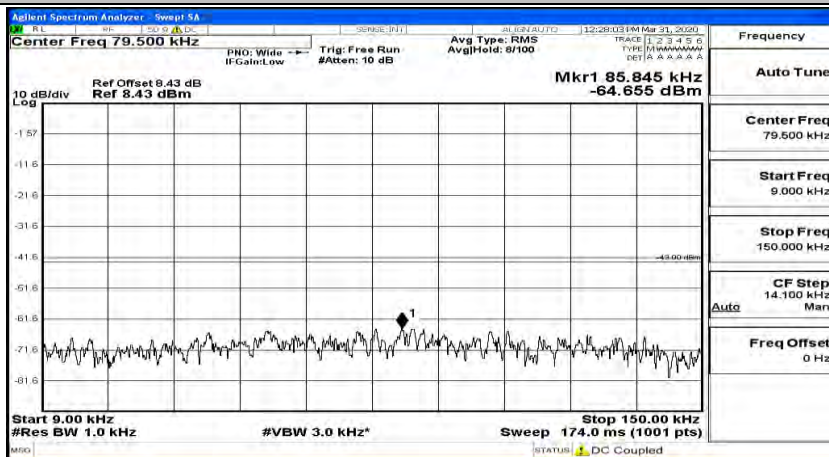

Channel Bandwidth: 10 MHz_HCH_16QAM_1RB#24

Channel Bandwidth: 10 MHz_HCH_16QAM_1RB#49

Channel Bandwidth: 15 MHz

(Channel Bandwidth:15 MHz)_LCH_QPSK_1RB#0

(Channel Bandwidth:15 MHz)_LCH_QPSK_1RB#37

(Channel Bandwidth:15 MHz)_LCH_QPSK_1RB#74