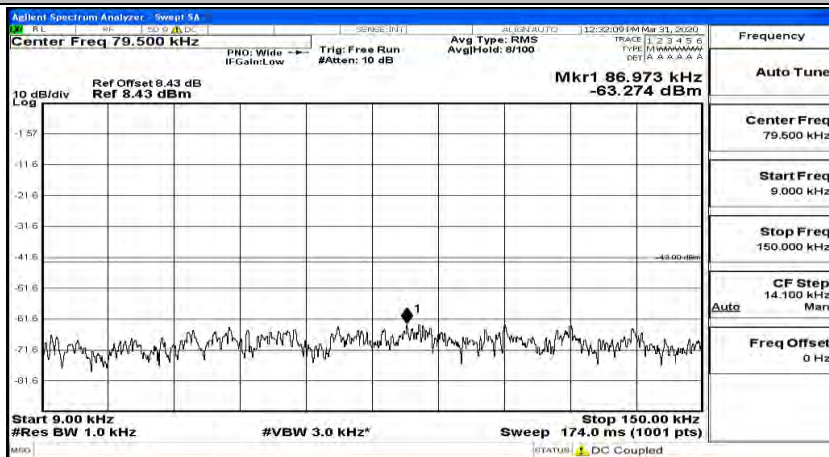

Channel Bandwidth: 20 MHz

(Channel Bandwidth:20 MHz)_LCH_QPSK_1RB#0

(Channel Bandwidth:20 MHz)_LCH_QPSK_1RB#49

(Channel Bandwidth:20 MHz)_LCH_QPSK_1RB#99

(Channel Bandwidth:20 MHz)_MCH_QPSK_1RB#0

(Channel Bandwidth:20 MHz)_MCH_QPSK_1RB#49