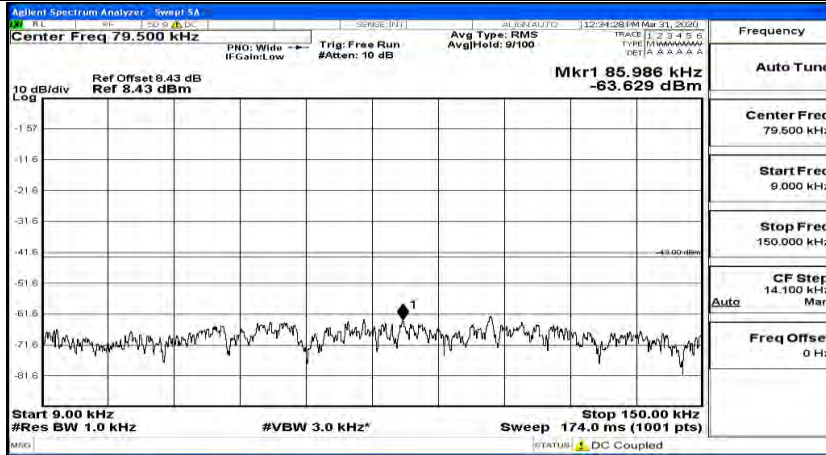

(Channel Bandwidth:20 MHz)_HCH_QPSK_1RB#0

(Channel Bandwidth:20 MHz)_HCH_QPSK_1RB#49