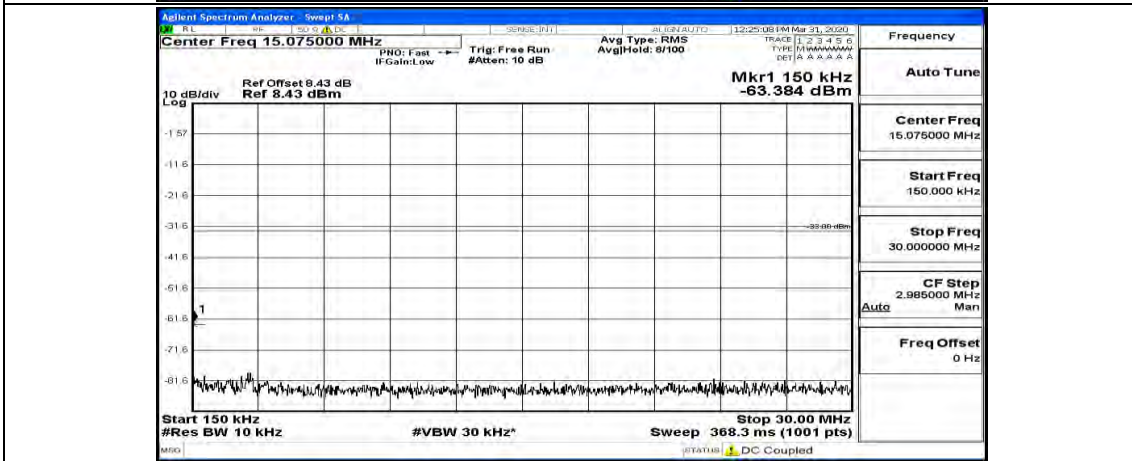

Channel Bandwidth: 10 MHz

Channel Bandwidth: 10 MHz_LCH_QPSK_1RB#49

Channel Bandwidth: 10 MHz_MCH_QPSK_1RB#0

Channel Bandwidth: 10 MHz_MCH_QPSK_1RB#24

Channel Bandwidth: 10 MHz_MCH_QPSK_1RB#49

Channel Bandwidth: 10 MHz_MCH_QPSK_25RB#0