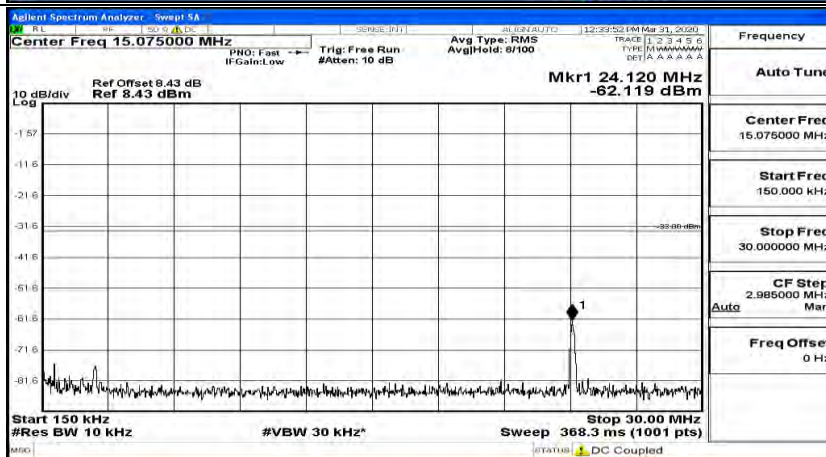

(Channel Bandwidth:20 MHz) LCH_16QAM_1RB#49

(Channel Bandwidth:20 MHz) LCH_16QAM_1RB#99

(Channel Bandwidth:20 MHz)_MCH_16QAM_1RB#0

(Channel Bandwidth:20 MHz)_MCH_16QAM_1RB#49

(Channel Bandwidth:20 MHz)_MCH_16QAM_1RB#99