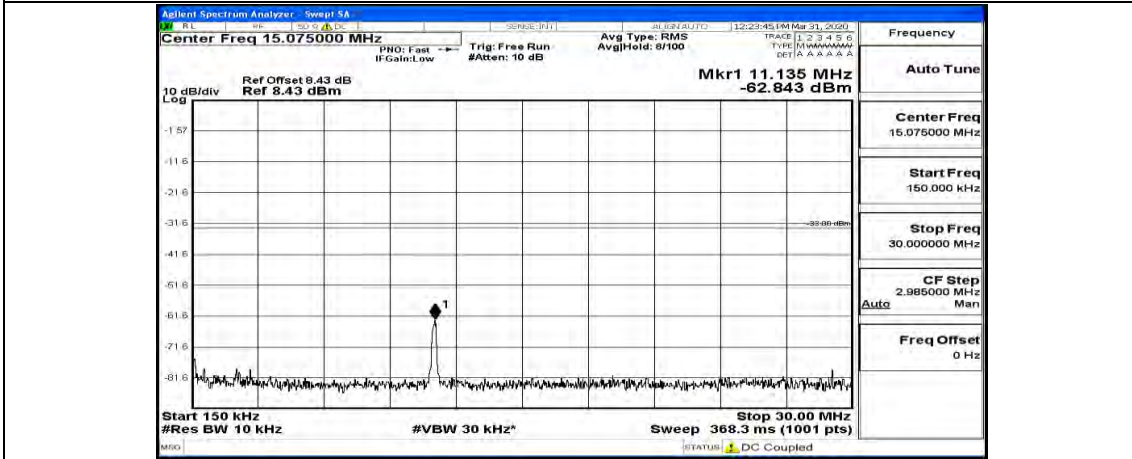

Channel Bandwidth: 10 MHz_LCH_QPSK_1RB#49