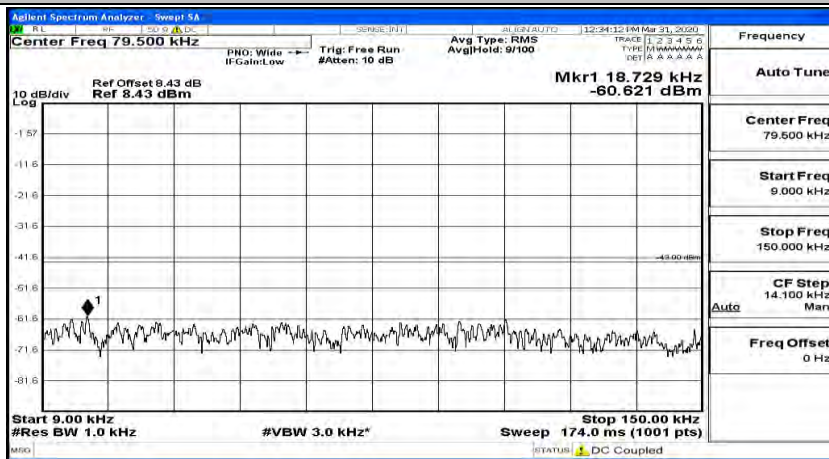

(Channel Bandwidth:20 MHz) LCH_16QAM_1RB#49

(Channel Bandwidth:20 MHz) LCH_16QAM_1RB#99

(Channel Bandwidth:20 MHz)_MCH_16QAM_1RB#0

(Channel Bandwidth:20 MHz)_MCH_16QAM_1RB#49

(Channel Bandwidth:20 MHz)_MCH_16QAM_1RB#99