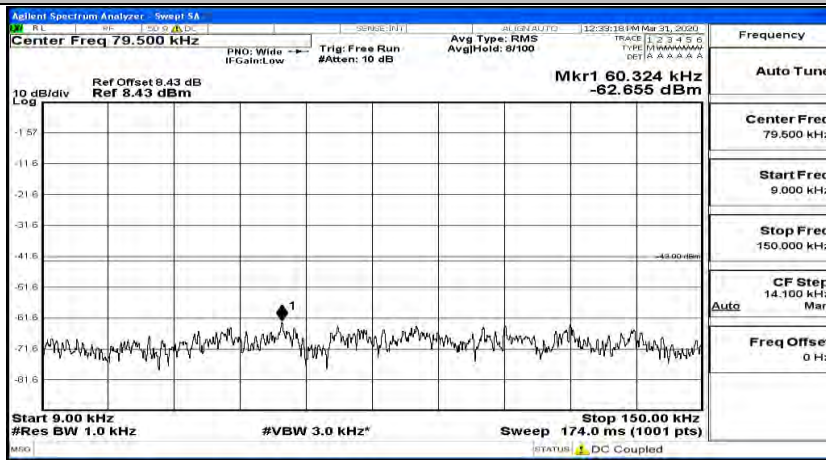

Channel Bandwidth: 20 MHz

(Channel Bandwidth:20 MHz)_LCH_QPSK_1RB#0

(Channel Bandwidth:20 MHz)_LCH_QPSK_1RB#49

(Channel Bandwidth:20 MHz)_LCH_QPSK_1RB#99

(Channel Bandwidth:20 MHz)_MCH_QPSK_1RB#0

(Channel Bandwidth:20 MHz)_MCH_QPSK_1RB#49