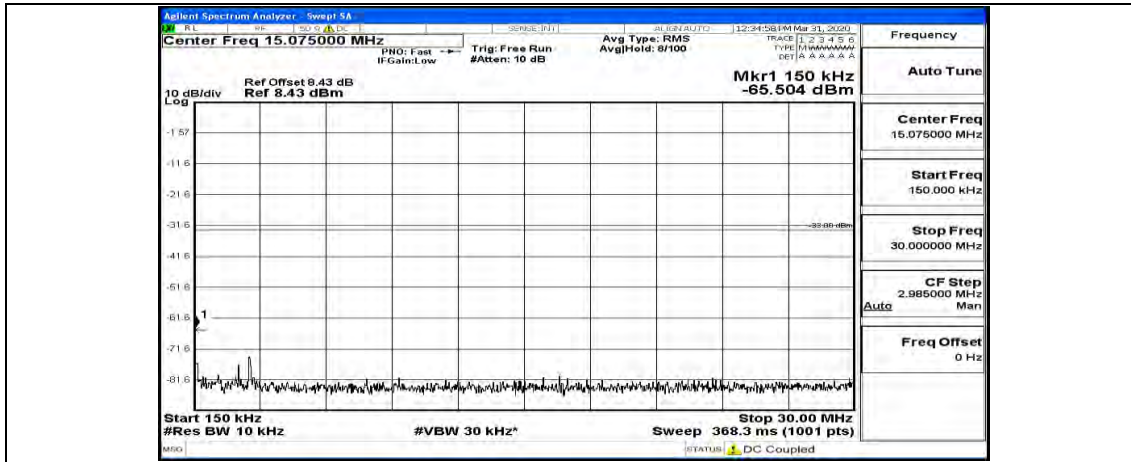

(Channel Bandwidth:20 MHz)_MCH_QPSK_1RB#99

(Channel Bandwidth:20 MHz)_HCH_QPSK_1RB#0

(Channel Bandwidth:20 MHz)_HCH_QPSK_1RB#49

(Channel Bandwidth:20 MHz)_HCH_QPSK_1RB#99

(Channel Bandwidth:20 MHz)_LCH_16QAM_1RB#0