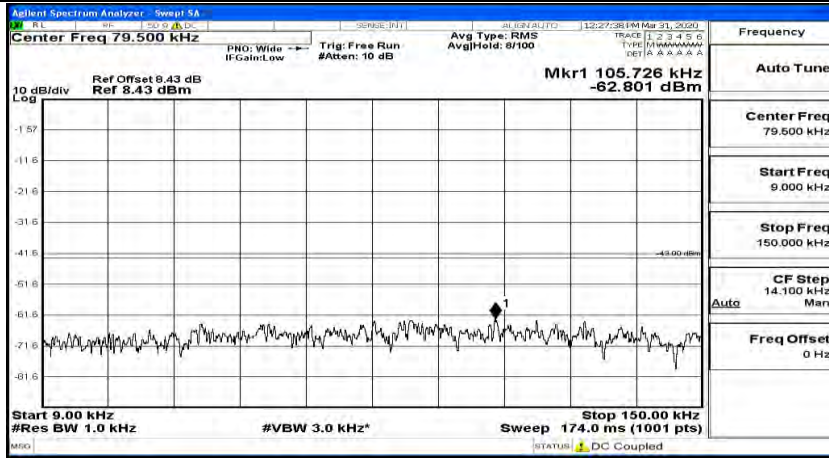

Channel Bandwidth: 10 MHz_HCH_16QAM_1RB#24

Channel Bandwidth: 10 MHz_HCH_16QAM_1RB#49

Channel Bandwidth: 15 MHz

(Channel Bandwidth:15 MHz)_LCH_QPSK_1RB#0

(Channel Bandwidth:15 MHz)_LCH_QPSK_1RB#37

(Channel Bandwidth:15 MHz)_LCH_QPSK_1RB#74