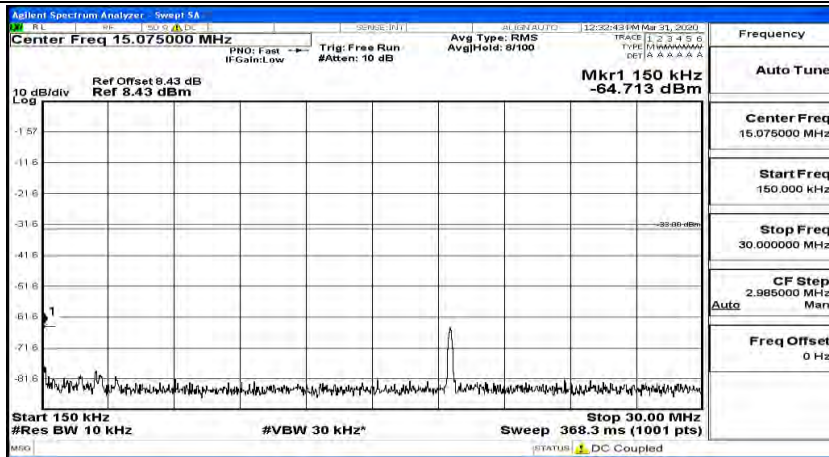

(Channel Bandwidth:20 MHz) LCH_16QAM_1RB#49