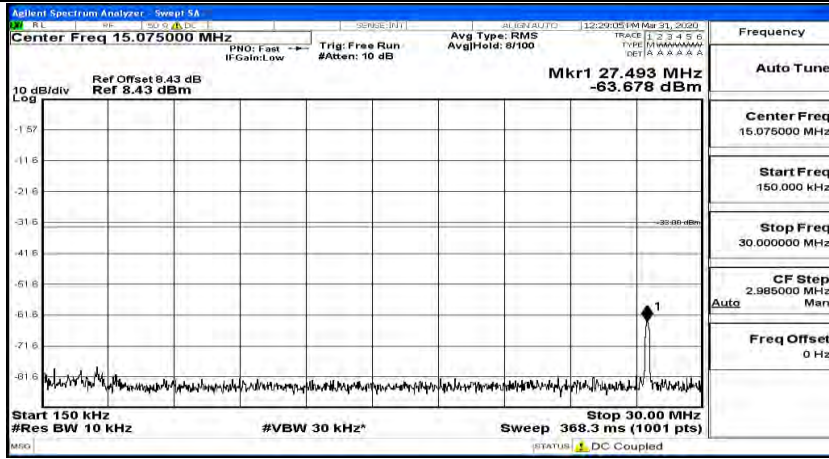

(Channel Bandwidth:15 MHz)_MCH_QPSK_1RB#37