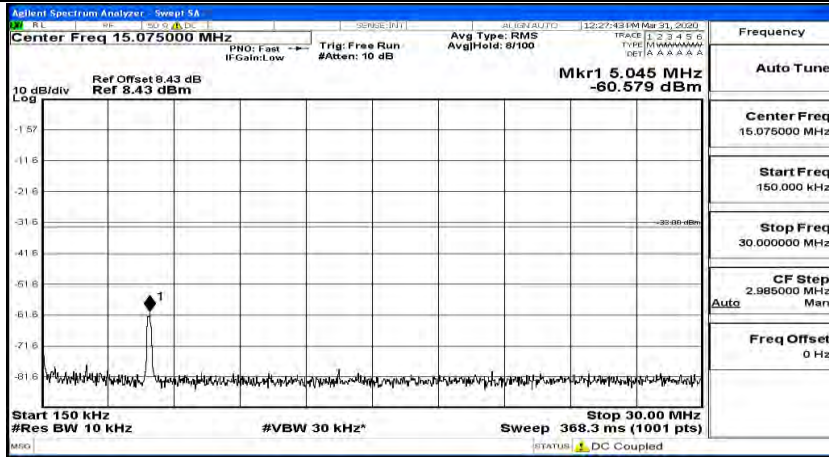

Channel Bandwidth: 10 MHz_HCH_16QAM_1RB#24

Channel Bandwidth: 10 MHz_HCH_16QAM_1RB#49

Channel Bandwidth: 15 MHz

(Channel Bandwidth:15 MHz)_LCH_QPSK_1RB#0

(Channel Bandwidth:15 MHz)_LCH_QPSK_1RB#37

(Channel Bandwidth:15 MHz)_LCH_QPSK_1RB#74