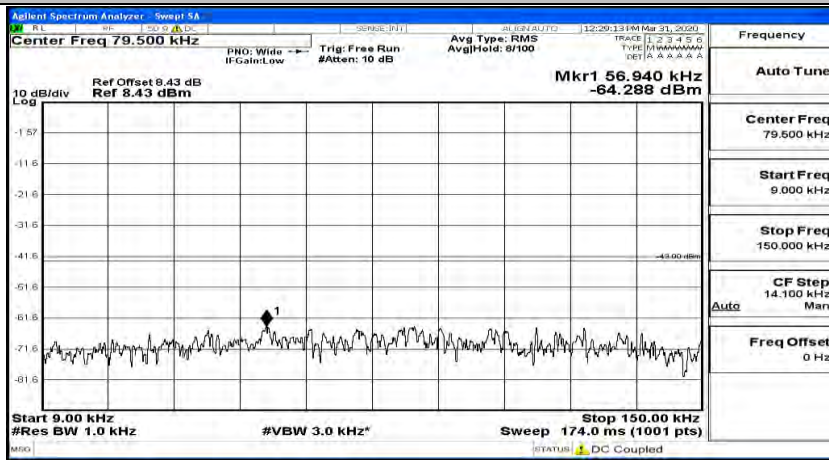

(Channel Bandwidth:15 MHz)_MCH_QPSK_1RB#37