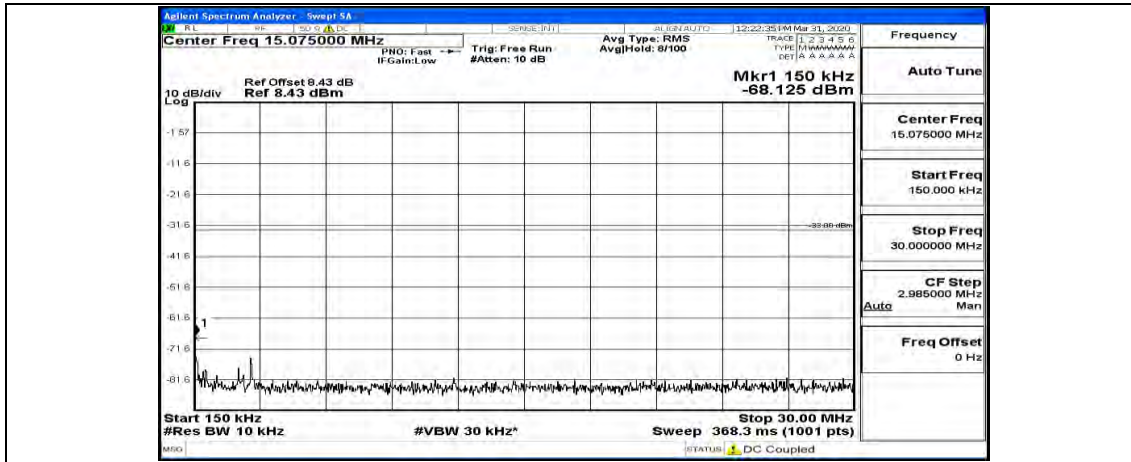

(Channel Bandwidth: 5 MHz)_MCH_QPSK_1RB#0

(Channel Bandwidth: 5 MHz) MCH_QPSK_1RB#12

(Channel Bandwidth: 5 MHz) MCH_QPSK_1RB#24

(Channel Bandwidth: 5 MHz)_HCH_QPSK_1RB#0

(Channel Bandwidth: 5 MHz)_HCH_QPSK_1RB#12

(Channel Bandwidth: 5 MHz)_HCH_QPSK_1RB#24

(Channel Bandwidth: 5 MHz)_LCH_16QAM_1RB#0

(Channel Bandwidth: 5 MHz)_LCH_16QAM_1RB#12

(Channel Bandwidth: 5 MHz) LCH_16QAM_1RB#24

(Channel Bandwidth: 5 MHz)_MCH_16QAM_1RB#0