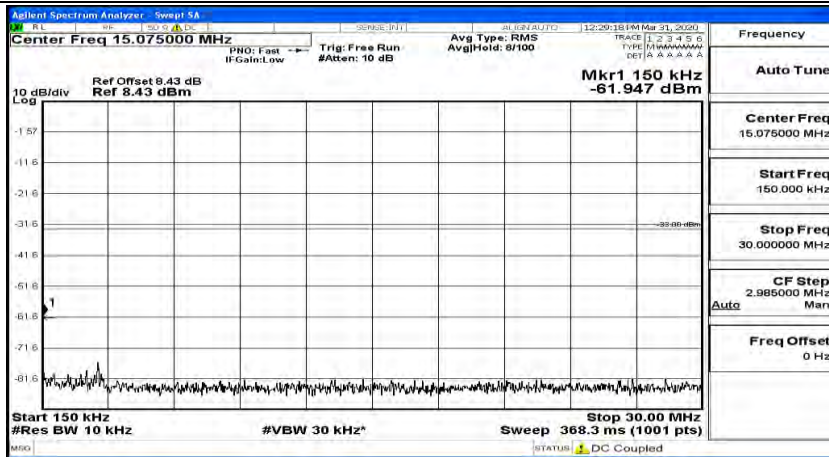

(Channel Bandwidth:15 MHz)_MCH_QPSK_1RB#37