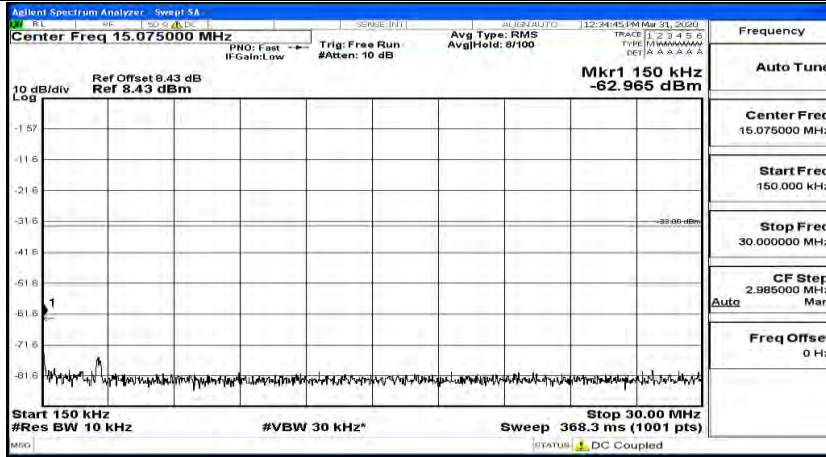

(Channel Bandwidth:20 MHz)_HCH_QPSK_1RB#99