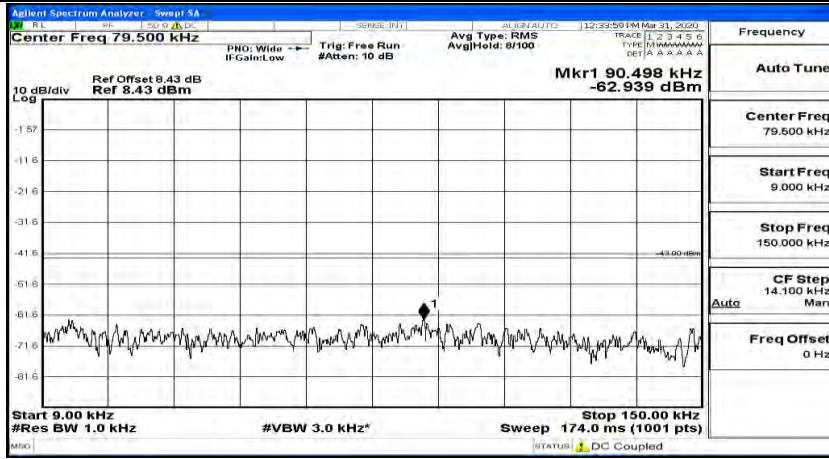

(Channel Bandwidth:20 MHz) LCH_16QAM_1RB#49

(Channel Bandwidth:20 MHz) LCH_16QAM_1RB#99

(Channel Bandwidth:20 MHz)_MCH_16QAM_1RB#0

(Channel Bandwidth:20 MHz)_MCH_16QAM_1RB#49

(Channel Bandwidth:20 MHz)_MCH_16QAM_1RB#99