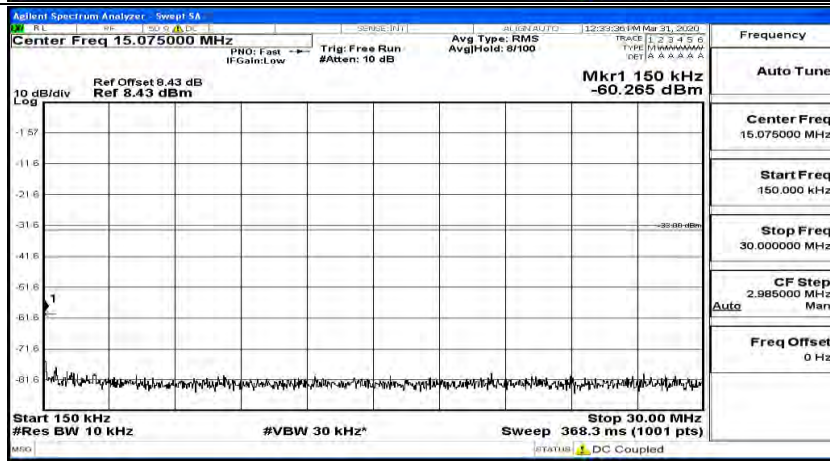

(Channel Bandwidth:20 MHz)_MCH_QPSK_1RB#99