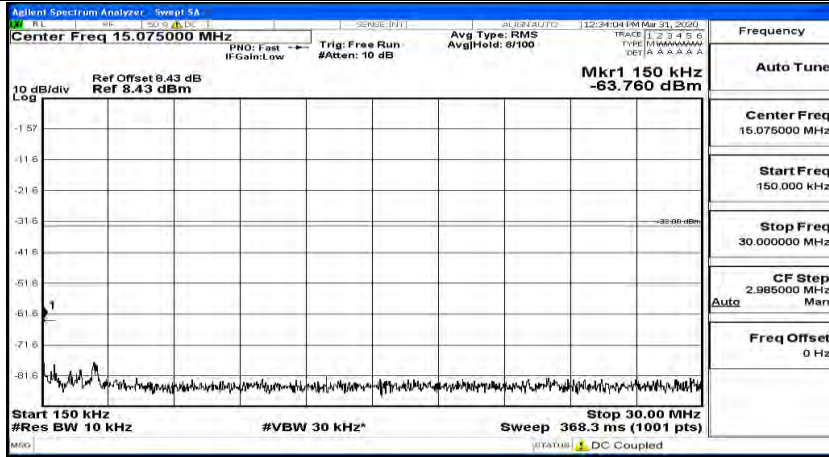

(Channel Bandwidth:20 MHz) LCH_16QAM_1RB#49

(Channel Bandwidth:20 MHz) LCH_16QAM_1RB#99

(Channel Bandwidth:20 MHz)_MCH_16QAM_1RB#0

(Channel Bandwidth:20 MHz)_MCH_16QAM_1RB#49

(Channel Bandwidth:20 MHz)_MCH_16QAM_1RB#99