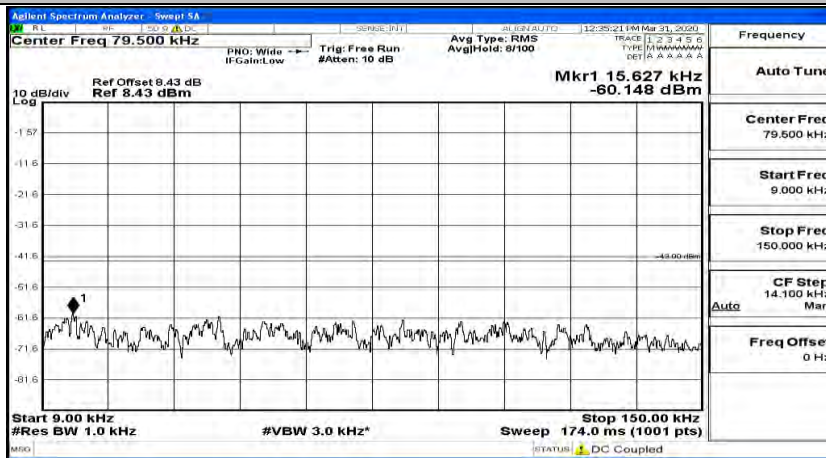

(Channel Bandwidth:20 MHz) HCH_16QAM_1RB#49