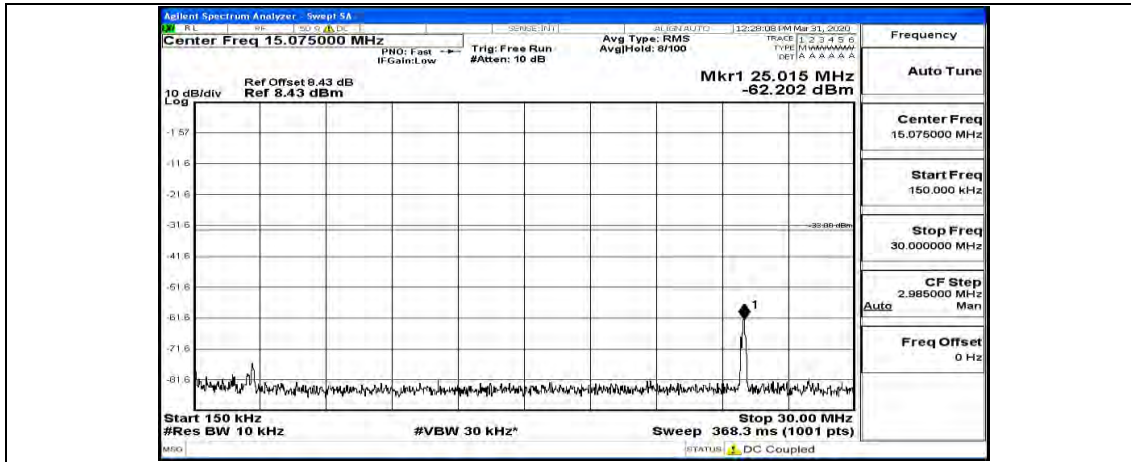

Channel Bandwidth: 10 MHz_HCH_16QAM_1RB#24

Channel Bandwidth: 10 MHz_HCH_16QAM_1RB#49

Channel Bandwidth: 15 MHz

(Channel Bandwidth:15 MHz)_LCH_QPSK_1RB#0

(Channel Bandwidth:15 MHz)_LCH_QPSK_1RB#37

(Channel Bandwidth:15 MHz)_LCH_QPSK_1RB#74