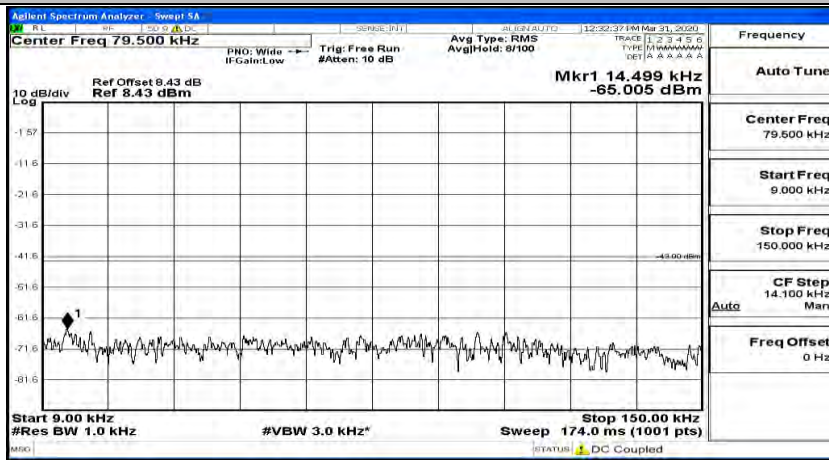

(Channel Bandwidth:20 MHz) LCH_16QAM_1RB#49