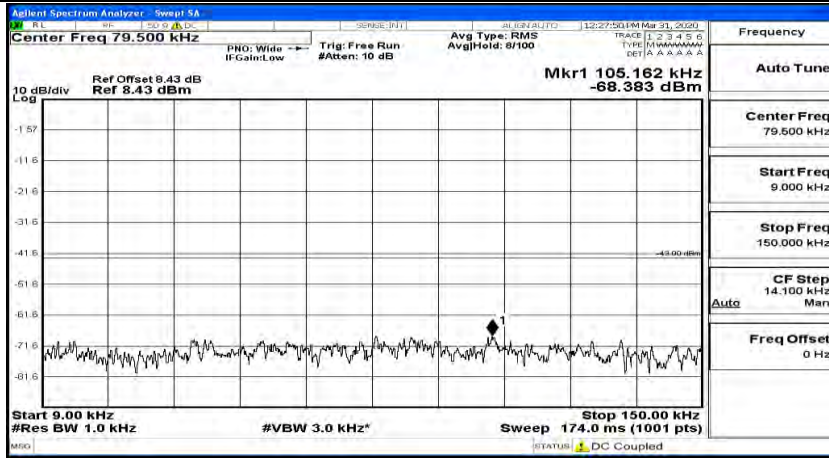

Channel Bandwidth: 10 MHz_HCH_16QAM_1RB#24

Channel Bandwidth: 10 MHz_HCH_16QAM_1RB#49

Channel Bandwidth: 15 MHz

(Channel Bandwidth:15 MHz)_LCH_QPSK_1RB#0

(Channel Bandwidth:15 MHz)_LCH_QPSK_1RB#37

(Channel Bandwidth:15 MHz)_LCH_QPSK_1RB#74