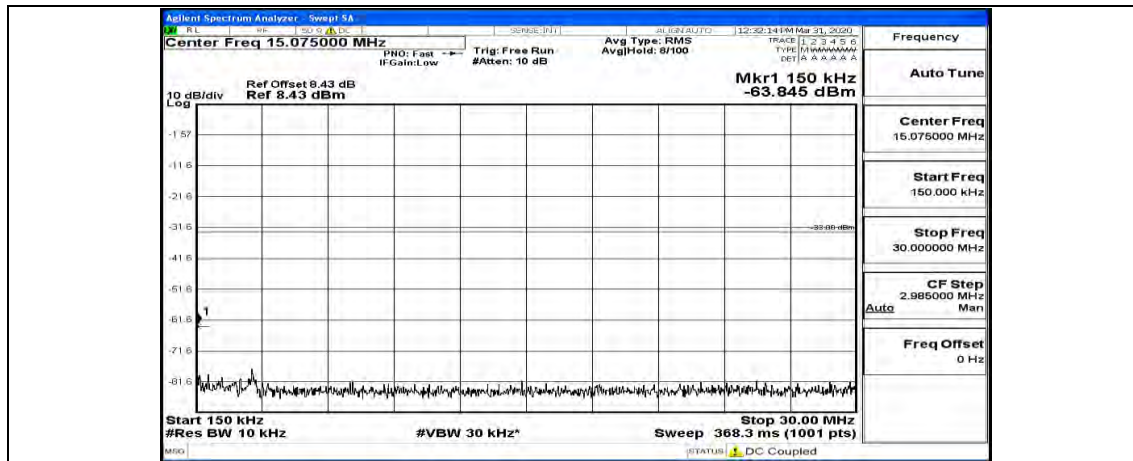

Channel Bandwidth: 20 MHz

(Channel Bandwidth:20 MHz)_LCH_QPSK_1RB#0

(Channel Bandwidth:20 MHz)_LCH_QPSK_1RB#49

(Channel Bandwidth:20 MHz)_LCH_QPSK_1RB#99

(Channel Bandwidth:20 MHz)_MCH_QPSK_1RB#0

(Channel Bandwidth:20 MHz)_MCH_QPSK_1RB#49