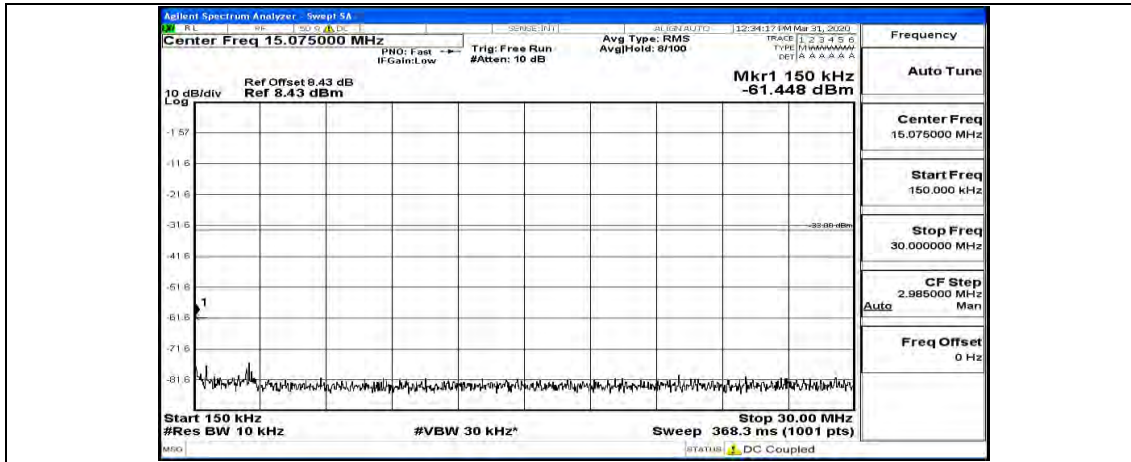

(Channel Bandwidth:20 MHz) LCH_16QAM_1RB#49

(Channel Bandwidth:20 MHz) LCH_16QAM_1RB#99

(Channel Bandwidth:20 MHz)_MCH_16QAM_1RB#0

(Channel Bandwidth:20 MHz)_MCH_16QAM_1RB#49

(Channel Bandwidth:20 MHz)_MCH_16QAM_1RB#99