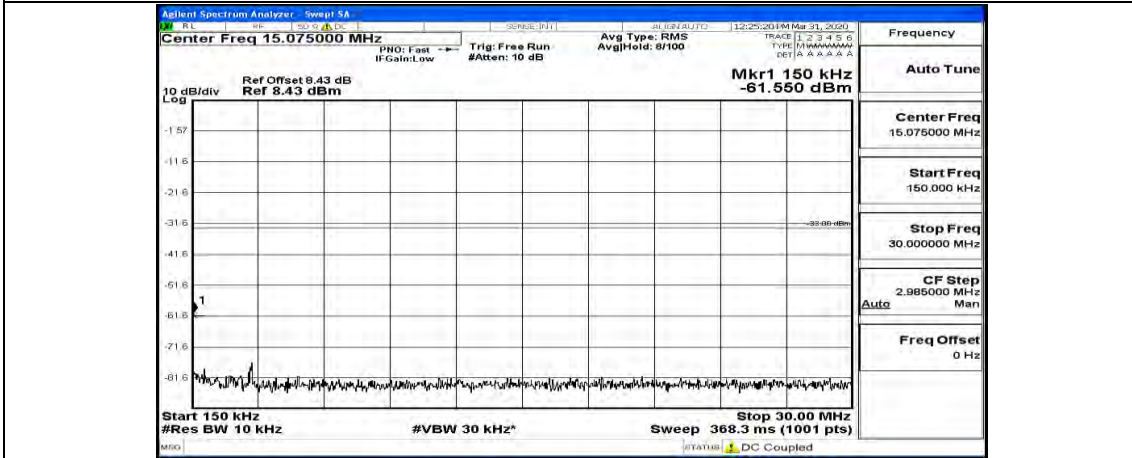

Channel Bandwidth: 10 MHz

Channel Bandwidth: 10 MHz_LCH_QPSK_1RB#49

Channel Bandwidth: 10 MHz_MCH_QPSK_1RB#0

Channel Bandwidth: 10 MHz_MCH_QPSK_1RB#24

Channel Bandwidth: 10 MHz_MCH_QPSK_1RB#49

Channel Bandwidth: 10 MHz_MCH_QPSK_25RB#0