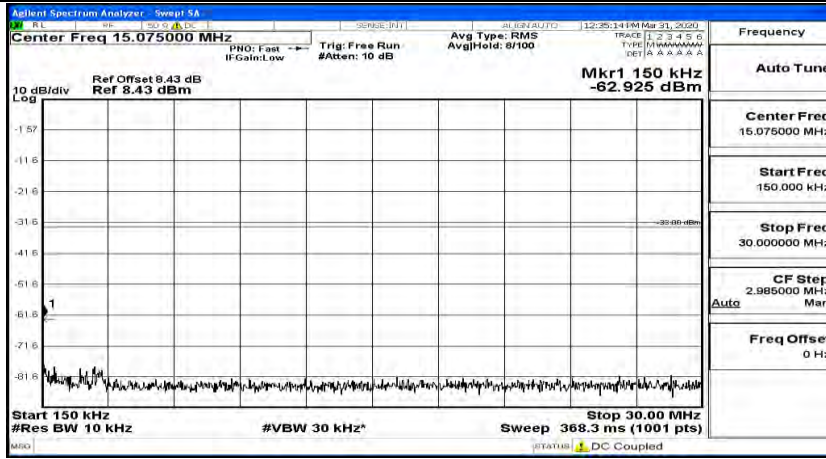

(Channel Bandwidth:20 MHz) HCH_16QAM_1RB#49