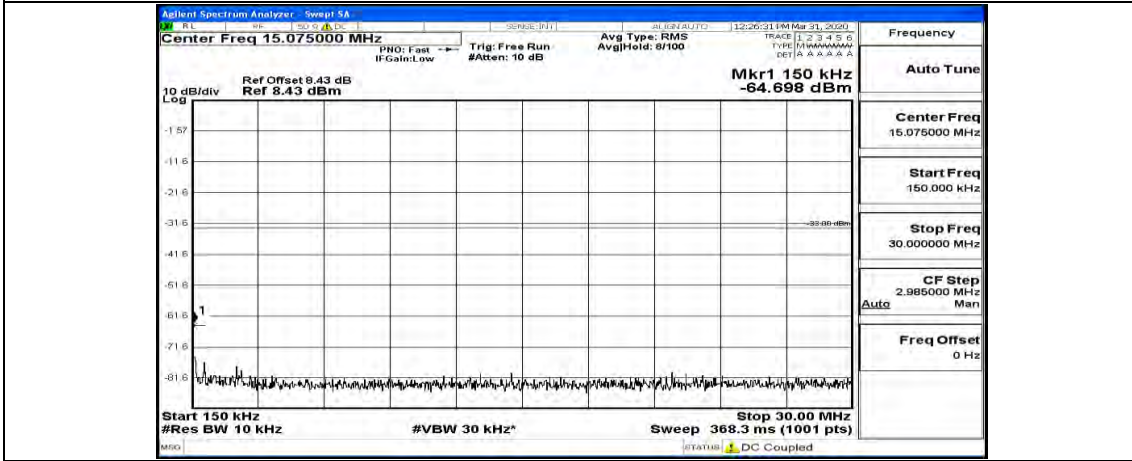

Channel Bandwidth: 10 MHz_HCH_QPSK_1RB#49