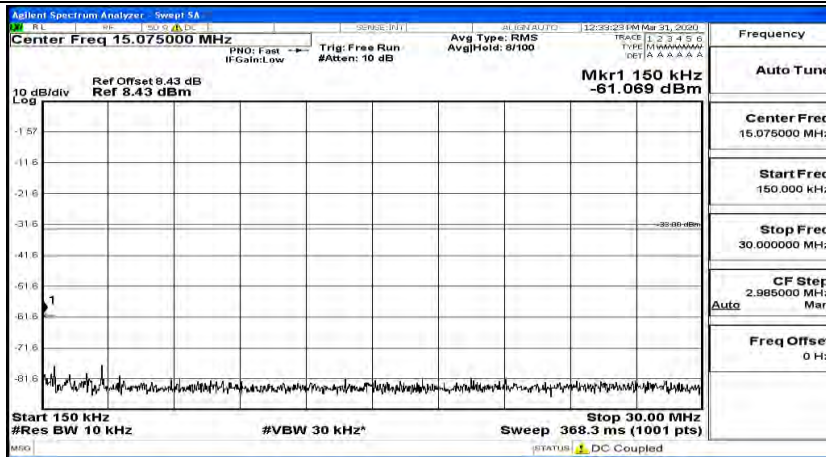

Channel Bandwidth: 20 MHz

(Channel Bandwidth:20 MHz)_LCH_QPSK_1RB#0

(Channel Bandwidth:20 MHz)_LCH_QPSK_1RB#49

(Channel Bandwidth:20 MHz)_LCH_QPSK_1RB#99

(Channel Bandwidth:20 MHz)_MCH_QPSK_1RB#0

(Channel Bandwidth:20 MHz)_MCH_QPSK_1RB#49