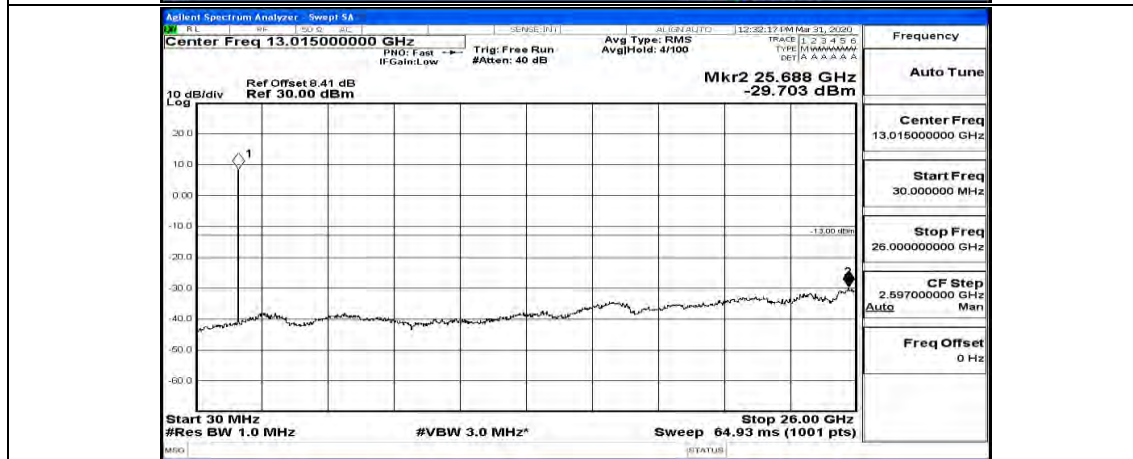

Channel Bandwidth: 20 MHz

(Channel Bandwidth:20 MHz)_LCH_QPSK_1RB#0

(Channel Bandwidth:20 MHz)_LCH_QPSK_1RB#49

(Channel Bandwidth:20 MHz)_LCH_QPSK_1RB#99

(Channel Bandwidth:20 MHz)_MCH_QPSK_1RB#0

(Channel Bandwidth:20 MHz)_MCH_QPSK_1RB#49