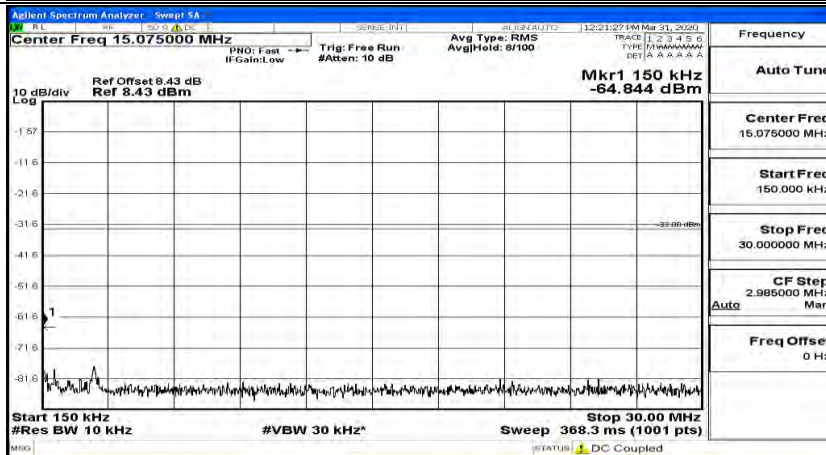

(Channel Bandwidth: 5 MHz)_HCH_QPSK_1RB#24

(Channel Bandwidth: 5 MHz)_LCH_16QAM_1RB#0

(Channel Bandwidth: 5 MHz)_LCH_16QAM_1RB#12

(Channel Bandwidth: 5 MHz) LCH_16QAM_1RB#24

(Channel Bandwidth: 5 MHz)_MCH_16QAM_1RB#0