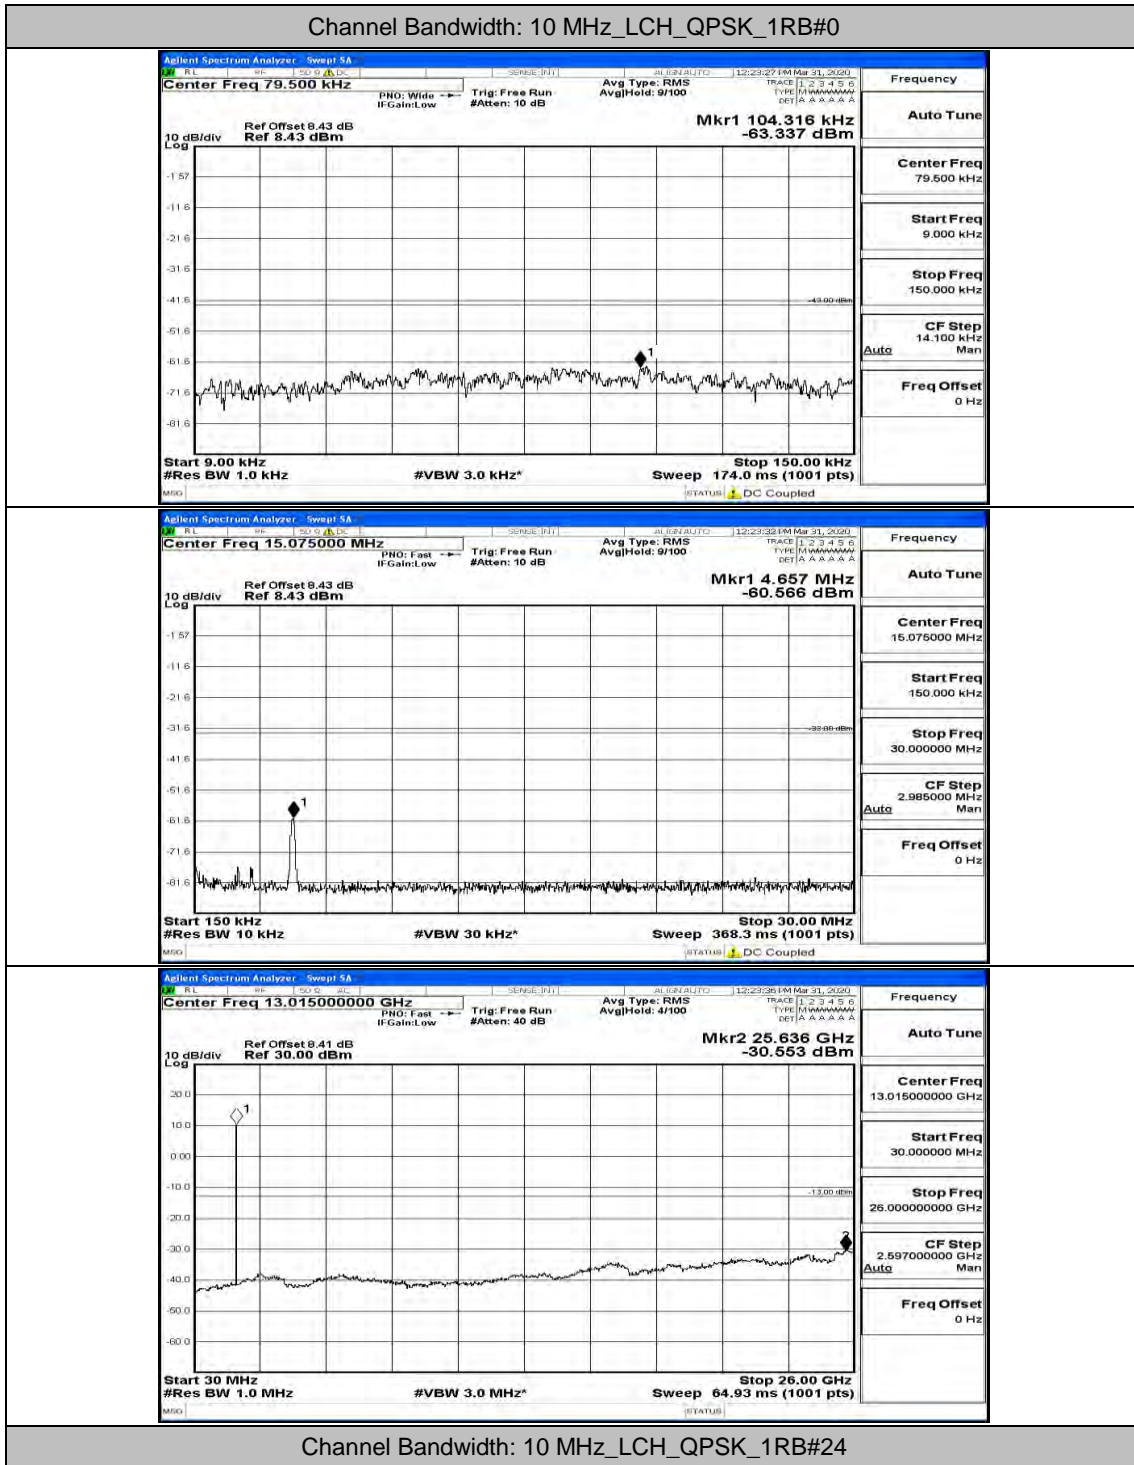

Channel Bandwidth: 10 MHz