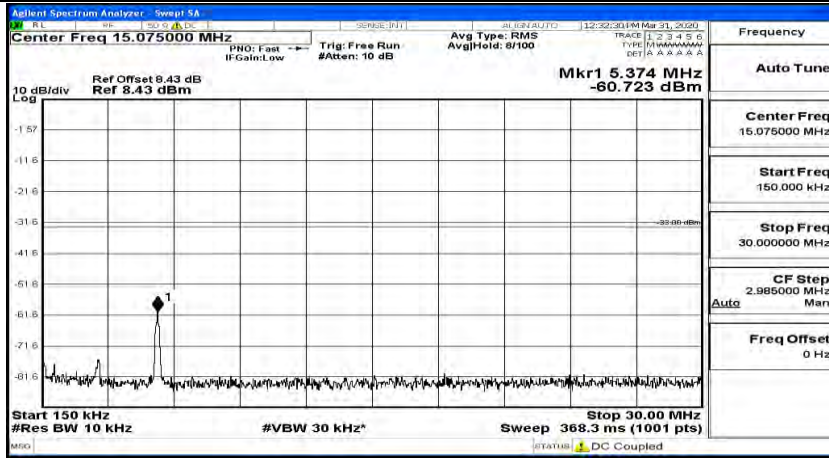

(Channel Bandwidth:20 MHz)_MCH_QPSK_1RB#99

(Channel Bandwidth:20 MHz)_HCH_QPSK_1RB#0

(Channel Bandwidth:20 MHz)_HCH_QPSK_1RB#49

(Channel Bandwidth:20 MHz)_HCH_QPSK_1RB#99

(Channel Bandwidth:20 MHz)_LCH_16QAM_1RB#0