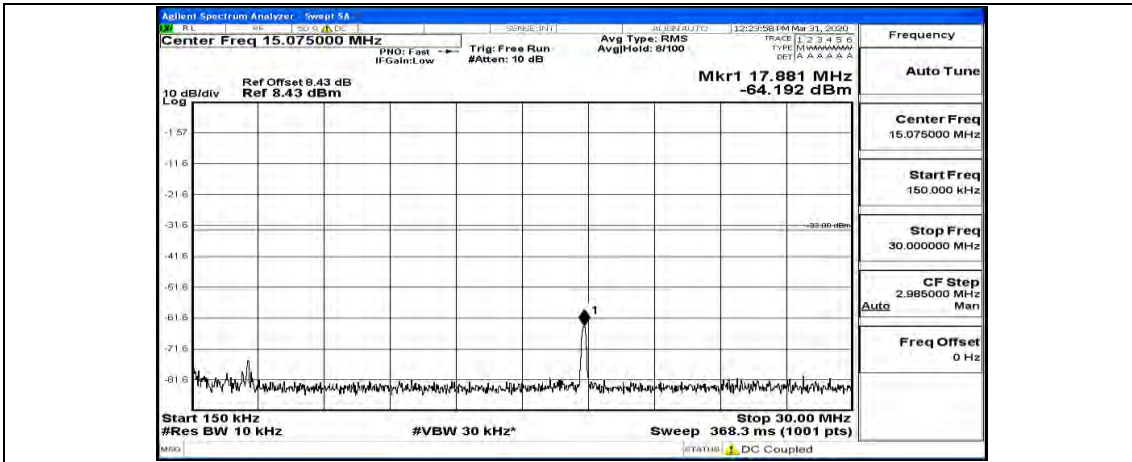

Channel Bandwidth: 10 MHz_MCH_QPSK_1RB#0