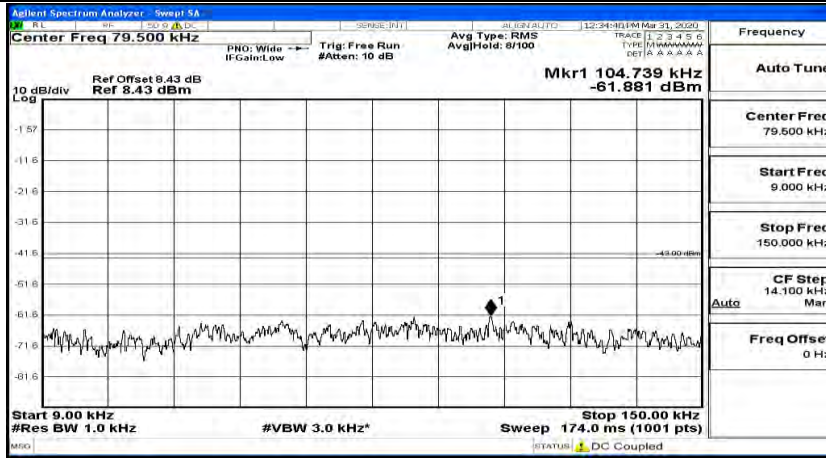

(Channel Bandwidth:20 MHz)_HCH_QPSK_1RB#99