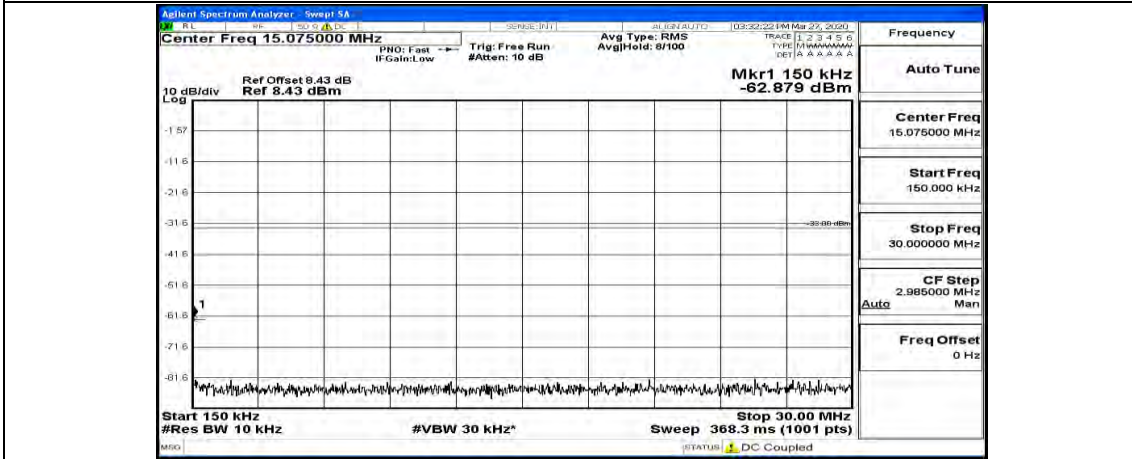

(Channel Bandwidth: 5 MHz)_MCH_16QAM_1RB#24

(Channel Bandwidth: 5 MHz)_HCH_16QAM_1RB#0

(Channel Bandwidth: 5 MHz)_HCH_16QAM_1RB#12

(Channel Bandwidth: 5 MHz)_HCH_16QAM_1RB#24

Channel Bandwidth: 10 MHz

Channel Bandwidth: 10 MHz_LCH_QPSK_1RB#49