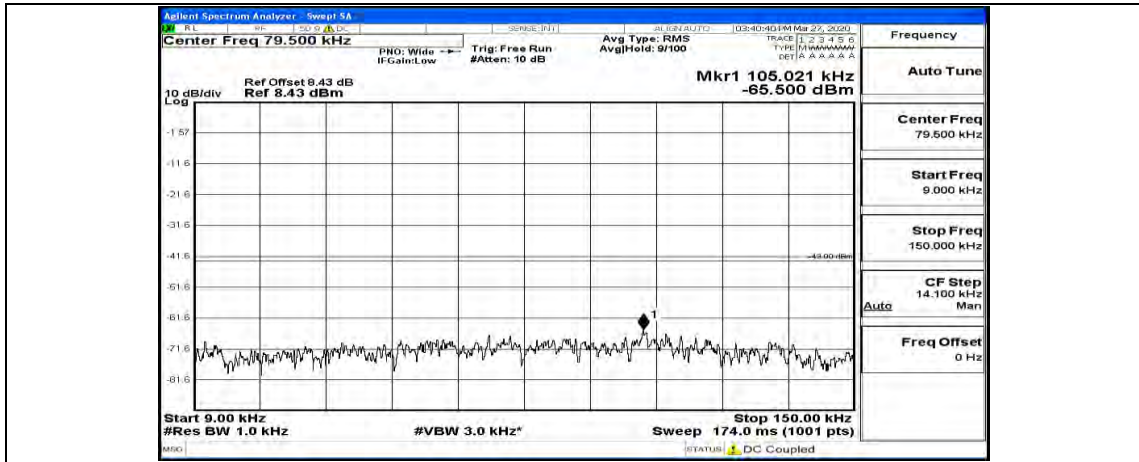

(Channel Bandwidth:15 MHz)_HCH_16QAM_1RB#0

(Channel Bandwidth:15 MHz)_HCH_16QAM_1RB#37

(Channel Bandwidth:15 MHz)_HCH_16QAM_1RB#74

Channel Bandwidth: 20 MHz

(Channel Bandwidth:20 MHz)_LCH_QPSK_1RB#0

(Channel Bandwidth:20 MHz)_LCH_QPSK_1RB#49