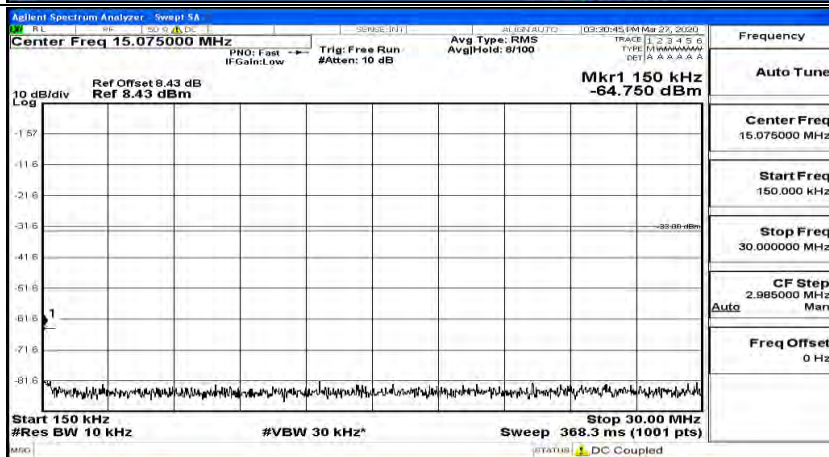

(Channel Bandwidth: 5 MHz) MCH_QPSK_1RB#12

(Channel Bandwidth: 5 MHz) MCH_QPSK_1RB#24

(Channel Bandwidth: 5 MHz)_HCH_QPSK_1RB#0

(Channel Bandwidth: 5 MHz)_HCH_QPSK_1RB#12

(Channel Bandwidth: 5 MHz)_HCH_QPSK_1RB#24

(Channel Bandwidth: 5 MHz)_LCH_16QAM_1RB#0

(Channel Bandwidth: 5 MHz)_LCH_16QAM_1RB#12

(Channel Bandwidth: 5 MHz) LCH_16QAM_1RB#24

(Channel Bandwidth: 5 MHz)_MCH_16QAM_1RB#0

(Channel Bandwidth: 5 MHz)_MCH_16QAM_1RB#12