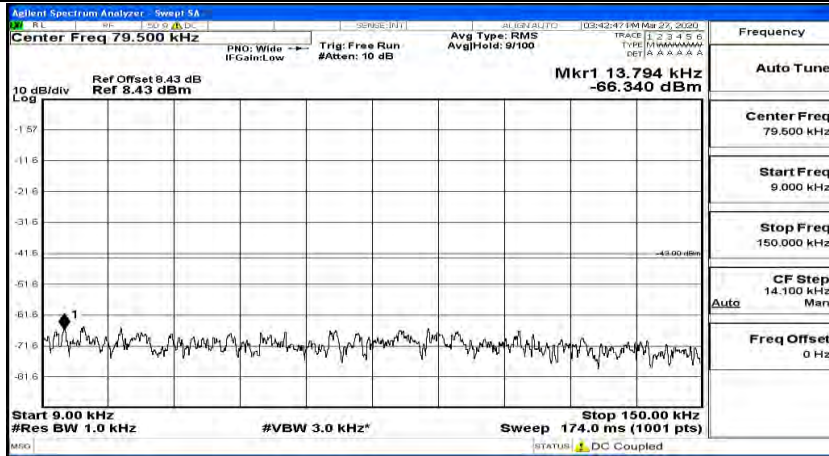

(Channel Bandwidth:20 MHz)_MCH_16QAM_1RB#99