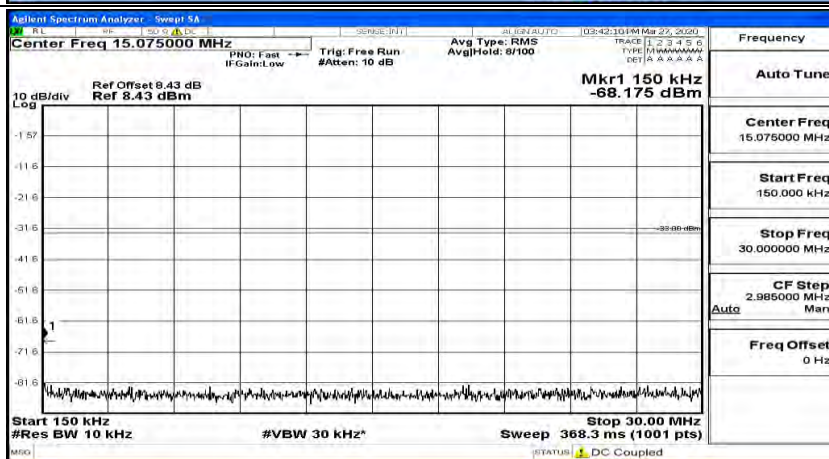

(Channel Bandwidth:20 MHz)_LCH_QPSK_1RB#99

(Channel Bandwidth:20 MHz)_MCH_QPSK_1RB#0

(Channel Bandwidth:20 MHz)_MCH_QPSK_1RB#49

(Channel Bandwidth:20 MHz)_MCH_QPSK_1RB#99

(Channel Bandwidth:20 MHz)_HCH_QPSK_1RB#0