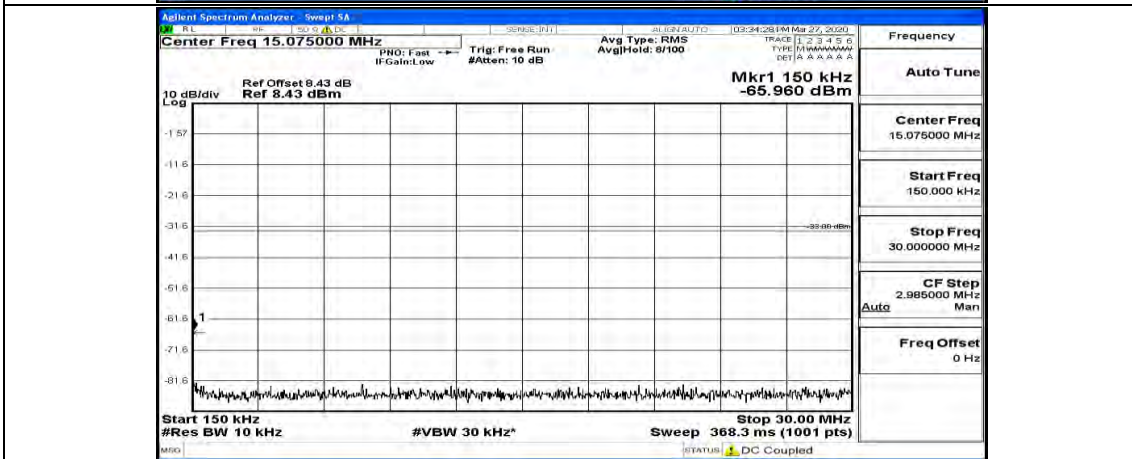

Channel Bandwidth: 10 MHz_MCH_16QAM_1RB#49