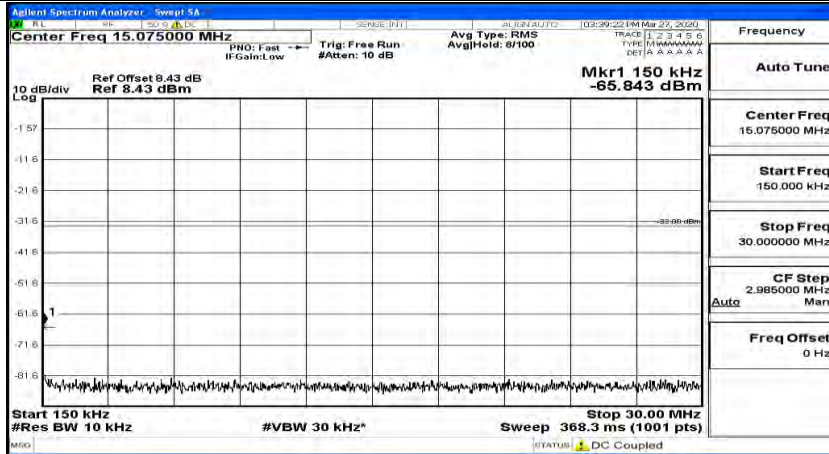

(Channel Bandwidth:15 MHz)_HCH_QPSK_1RB#74