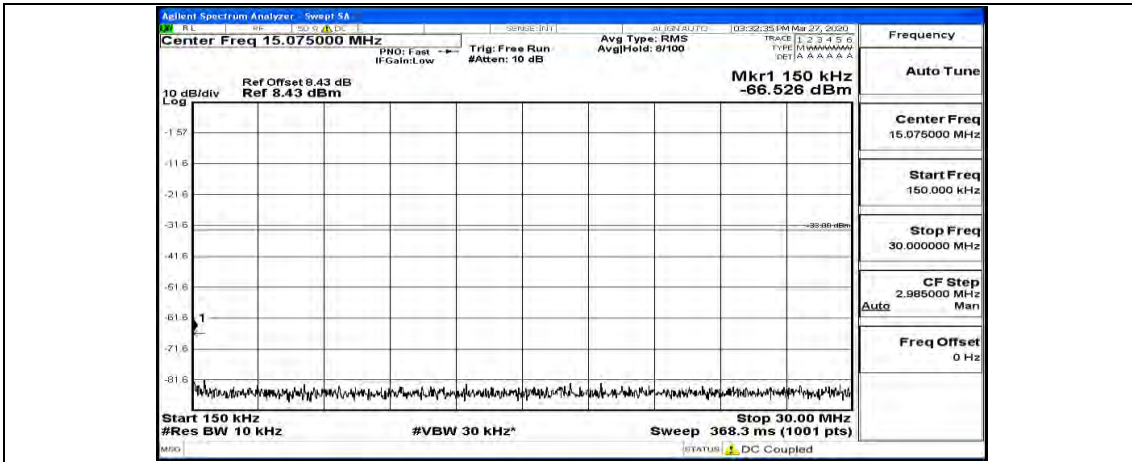

(Channel Bandwidth: 5 MHz)_MCH_16QAM_1RB#24

(Channel Bandwidth: 5 MHz)_HCH_16QAM_1RB#0

(Channel Bandwidth: 5 MHz)_HCH_16QAM_1RB#12

(Channel Bandwidth: 5 MHz)_HCH_16QAM_1RB#24

Channel Bandwidth: 10 MHz

Channel Bandwidth: 10 MHz_LCH_QPSK_1RB#49