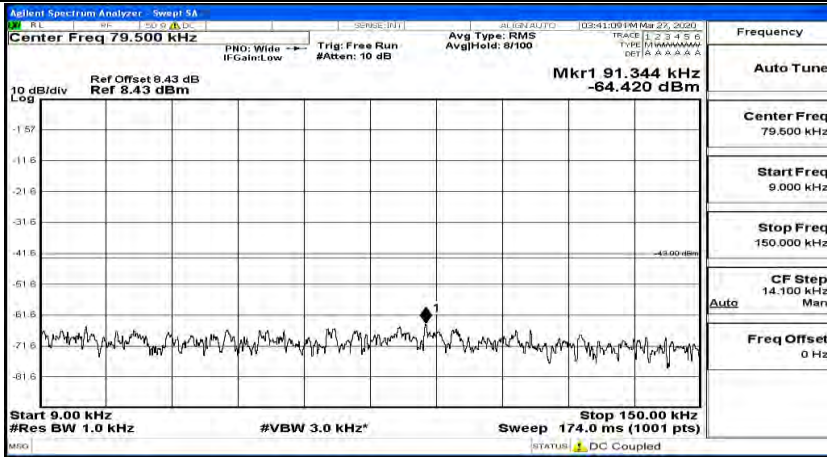

(Channel Bandwidth:20 MHz)_HCH_QPSK_1RB#49

(Channel Bandwidth:20 MHz)_HCH_QPSK_1RB#99

(Channel Bandwidth:20 MHz)_LCH_16QAM_1RB#0

(Channel Bandwidth:20 MHz) LCH_16QAM_1RB#49

(Channel Bandwidth:20 MHz) LCH_16QAM_1RB#99