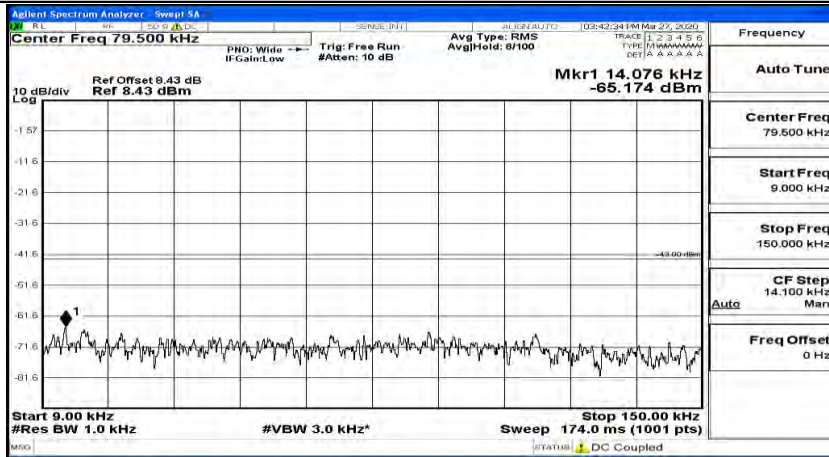

(Channel Bandwidth:20 MHz)_MCH_16QAM_1RB#0

(Channel Bandwidth:20 MHz)_MCH_16QAM_1RB#49