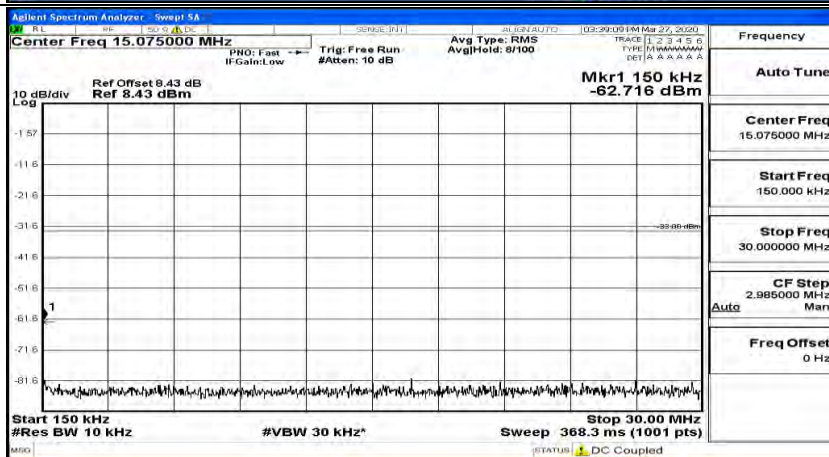

(Channel Bandwidth:15 MHz)_HCH_QPSK_1RB#0

(Channel Bandwidth:15 MHz)_HCH_QPSK_1RB#37