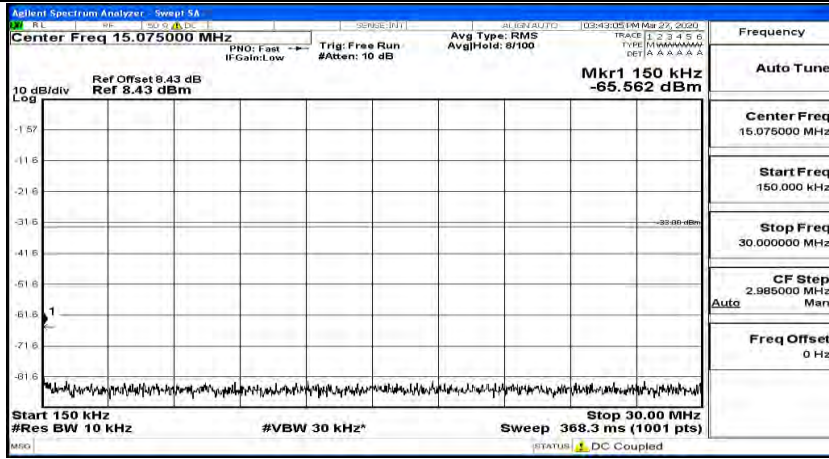

(Channel Bandwidth:20 MHz)_MCH_16QAM_1RB#0

(Channel Bandwidth:20 MHz)_MCH_16QAM_1RB#49

(Channel Bandwidth:20 MHz)_MCH_16QAM_1RB#99

(Channel Bandwidth:20 MHz)_HCH_16QAM_1RB#0

(Channel Bandwidth:20 MHz) HCH_16QAM_1RB#49