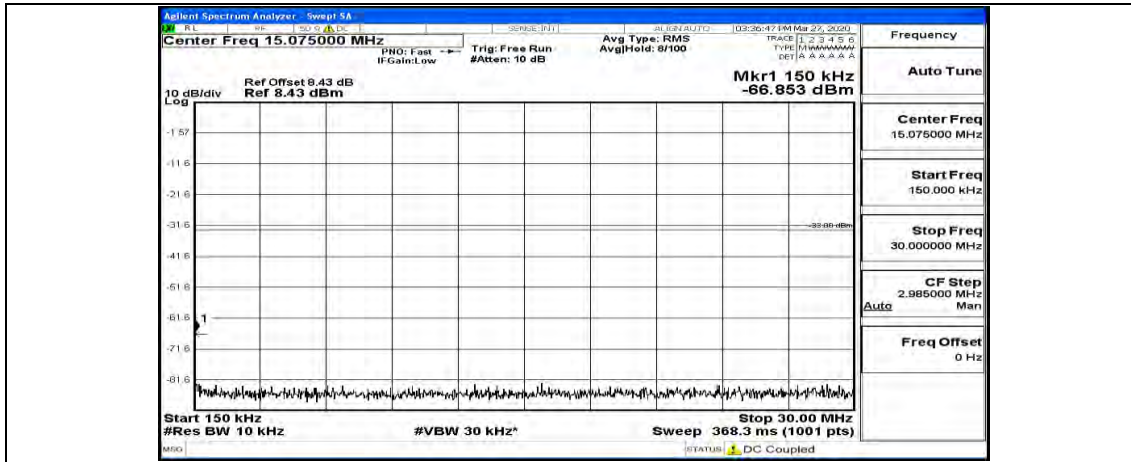

Channel Bandwidth: 15 MHz

(Channel Bandwidth:15 MHz)_LCH_QPSK_1RB#0

(Channel Bandwidth:15 MHz)_LCH_QPSK_1RB#37

(Channel Bandwidth:15 MHz)_LCH_QPSK_1RB#74

(Channel Bandwidth:15 MHz)_MCH_QPSK_1RB#0

(Channel Bandwidth:15 MHz)_MCH_QPSK_1RB#37