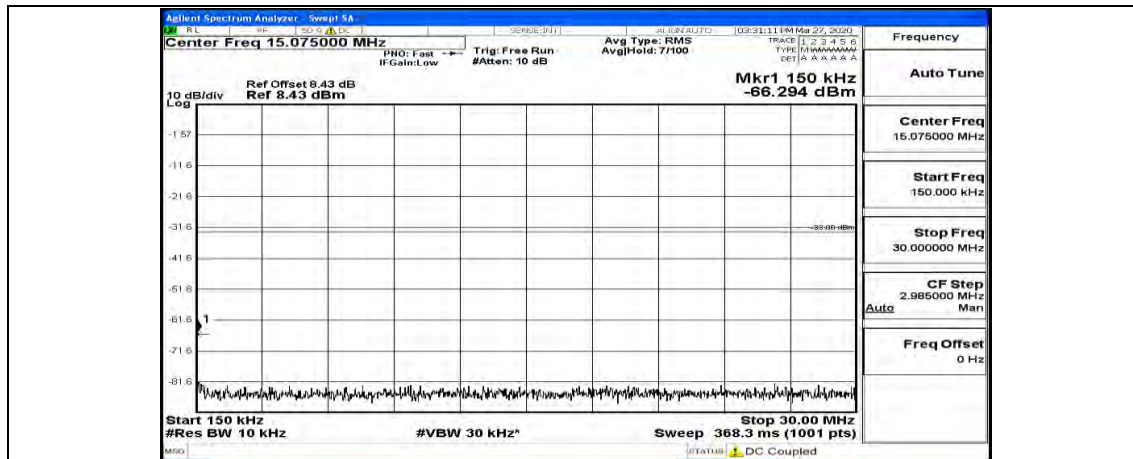

(Channel Bandwidth: 5 MHz) MCH_QPSK_1RB#12

(Channel Bandwidth: 5 MHz) MCH_QPSK_1RB#24

(Channel Bandwidth: 5 MHz)_HCH_QPSK_1RB#0

(Channel Bandwidth: 5 MHz)_HCH_QPSK_1RB#12

(Channel Bandwidth: 5 MHz)_HCH_QPSK_1RB#24

(Channel Bandwidth: 5 MHz)_LCH_16QAM_1RB#0

(Channel Bandwidth: 5 MHz)_LCH_16QAM_1RB#12

(Channel Bandwidth: 5 MHz) LCH_16QAM_1RB#24

(Channel Bandwidth: 5 MHz)_MCH_16QAM_1RB#0

(Channel Bandwidth: 5 MHz)_MCH_16QAM_1RB#12