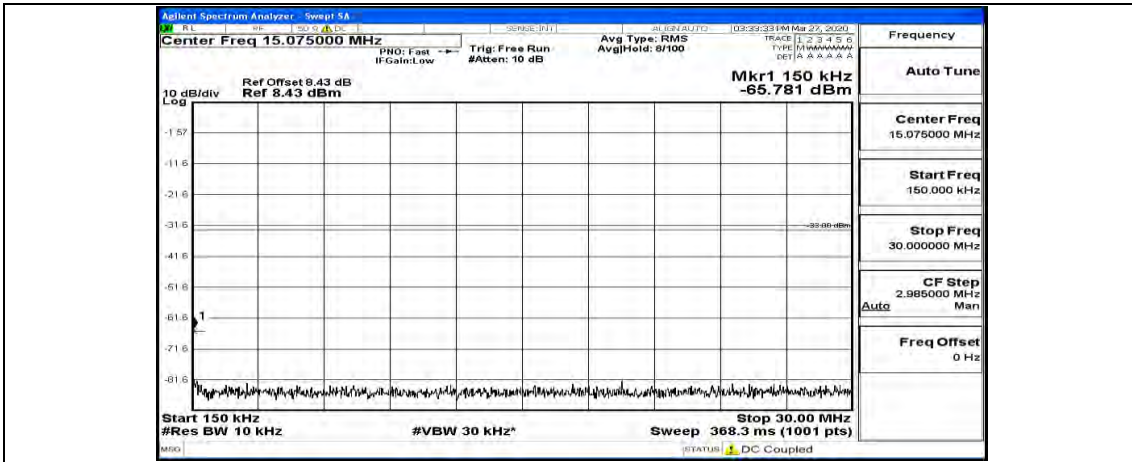

Channel Bandwidth: 10 MHz_MCH_QPSK_1RB#24