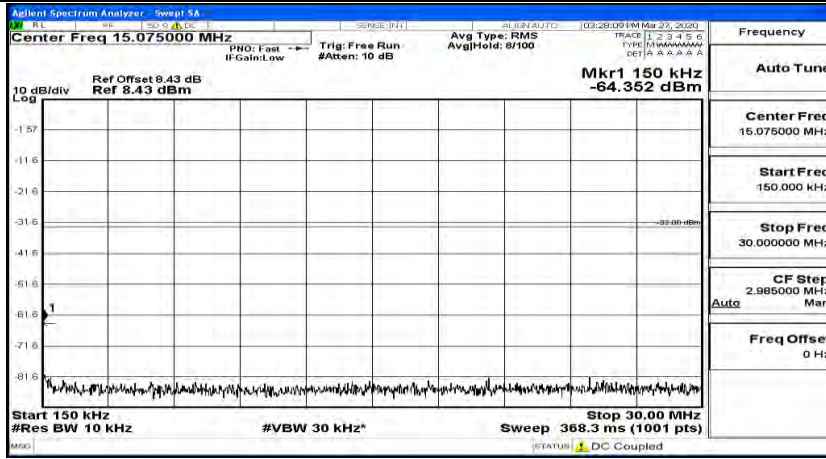

(Channel Bandwidth: 5 MHz) MCH_QPSK_1RB#12

(Channel Bandwidth: 5 MHz) MCH_QPSK_1RB#24

(Channel Bandwidth: 5 MHz)_HCH_QPSK_1RB#0

(Channel Bandwidth: 5 MHz)_HCH_QPSK_1RB#12

(Channel Bandwidth: 5 MHz)_HCH_QPSK_1RB#24

(Channel Bandwidth: 5 MHz)_LCH_16QAM_1RB#0

(Channel Bandwidth: 5 MHz)_LCH_16QAM_1RB#12

(Channel Bandwidth: 5 MHz) LCH_16QAM_1RB#24

(Channel Bandwidth: 5 MHz)_MCH_16QAM_1RB#0

(Channel Bandwidth: 5 MHz)_MCH_16QAM_1RB#12