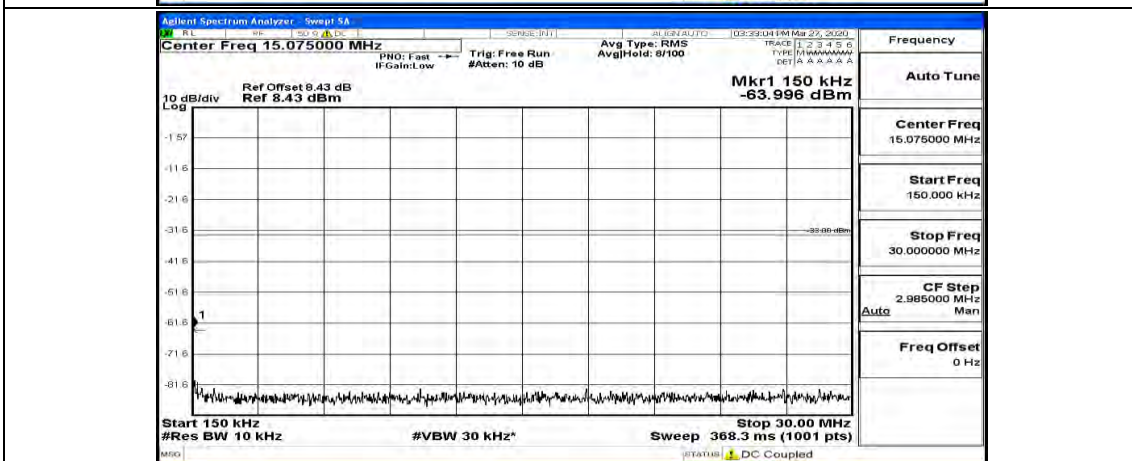

Channel Bandwidth: 10 MHz_HCH_QPSK_1RB#49

Channel Bandwidth: 10 MHz_LCH_16QAM_1RB#0

Channel Bandwidth: 10 MHz_LCH_16QAM_1RB#24

Channel Bandwidth: 10 MHz_LCH_16QAM_1RB#49

Channel Bandwidth: 10 MHz_MCH_16QAM_1RB#0