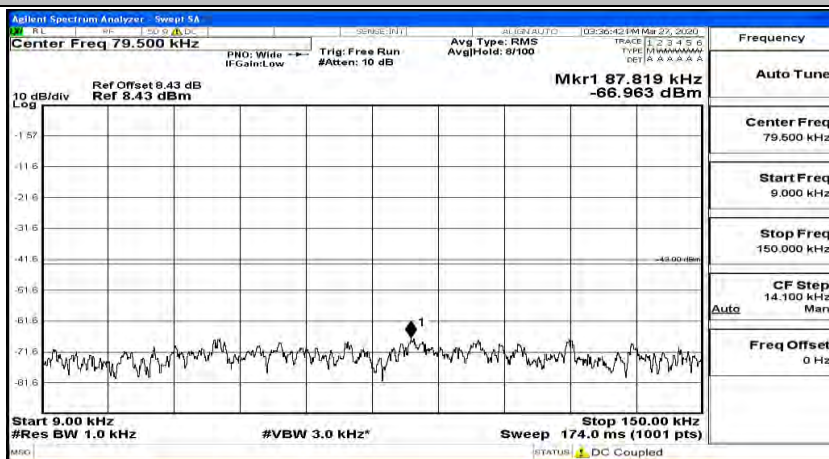

Channel Bandwidth: 15 MHz

(Channel Bandwidth:15 MHz)_LCH_QPSK_1RB#0

(Channel Bandwidth:15 MHz)_LCH_QPSK_1RB#37

(Channel Bandwidth:15 MHz)_LCH_QPSK_1RB#74

(Channel Bandwidth:15 MHz)_MCH_QPSK_1RB#0

(Channel Bandwidth:15 MHz)_MCH_QPSK_1RB#37