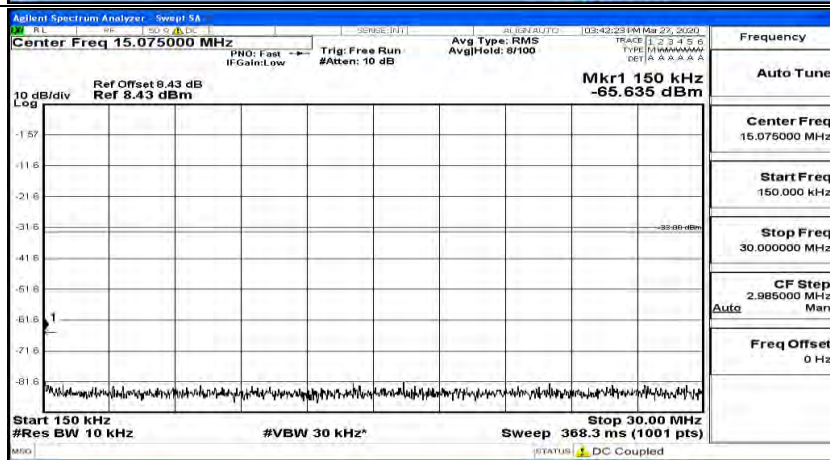

(Channel Bandwidth:20 MHz)_LCH_QPSK_1RB#99

(Channel Bandwidth:20 MHz)_MCH_QPSK_1RB#0

(Channel Bandwidth:20 MHz)_MCH_QPSK_1RB#49

(Channel Bandwidth:20 MHz)_MCH_QPSK_1RB#99

(Channel Bandwidth:20 MHz)_HCH_QPSK_1RB#0