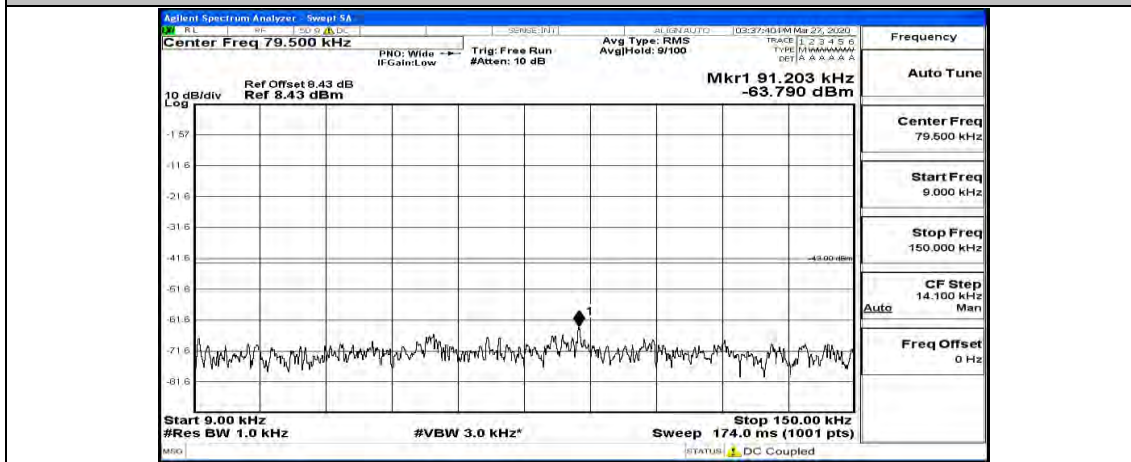

Channel Bandwidth: 15 MHz

(Channel Bandwidth:15 MHz)_LCH_QPSK_1RB#0

(Channel Bandwidth:15 MHz)_LCH_QPSK_1RB#37

(Channel Bandwidth:15 MHz)_LCH_QPSK_1RB#74

(Channel Bandwidth:15 MHz)_MCH_QPSK_1RB#0

(Channel Bandwidth:15 MHz)_MCH_QPSK_1RB#37