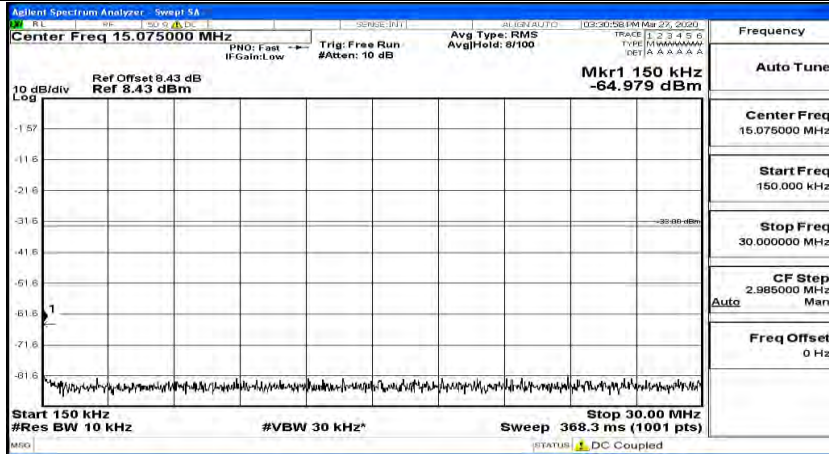

(Channel Bandwidth: 5 MHz) MCH_QPSK_1RB#12

(Channel Bandwidth: 5 MHz) MCH_QPSK_1RB#24

(Channel Bandwidth: 5 MHz)_HCH_QPSK_1RB#0

(Channel Bandwidth: 5 MHz)_HCH_QPSK_1RB#12

(Channel Bandwidth: 5 MHz)_HCH_QPSK_1RB#24

(Channel Bandwidth: 5 MHz)_LCH_16QAM_1RB#0

(Channel Bandwidth: 5 MHz)_LCH_16QAM_1RB#12

(Channel Bandwidth: 5 MHz) LCH_16QAM_1RB#24

(Channel Bandwidth: 5 MHz)_MCH_16QAM_1RB#0

(Channel Bandwidth: 5 MHz)_MCH_16QAM_1RB#12