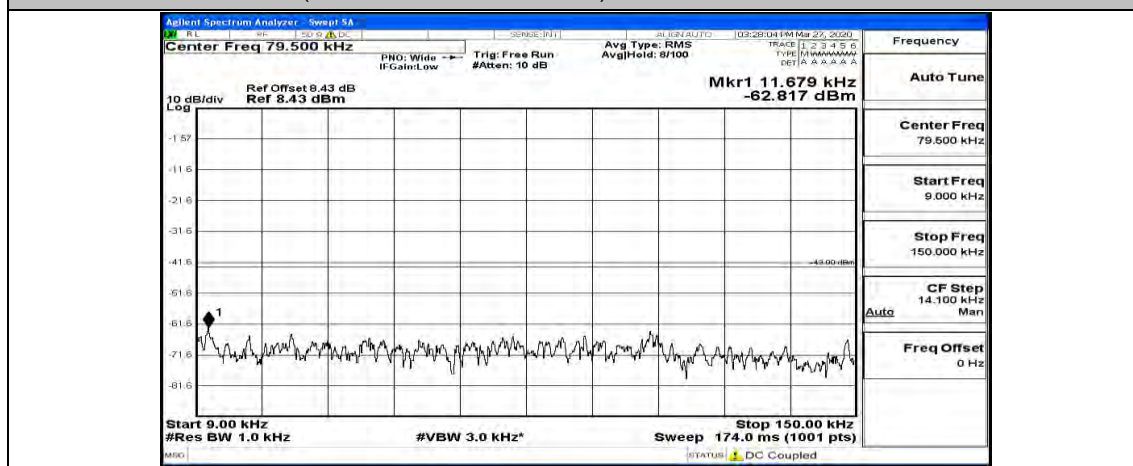

(Channel Bandwidth: 5 MHz) MCH_QPSK_1RB#12

(Channel Bandwidth: 5 MHz) MCH_QPSK_1RB#24

(Channel Bandwidth: 5 MHz)_HCH_QPSK_1RB#0

(Channel Bandwidth: 5 MHz)_HCH_QPSK_1RB#12

(Channel Bandwidth: 5 MHz)_HCH_QPSK_1RB#24

(Channel Bandwidth: 5 MHz)_LCH_16QAM_1RB#0

(Channel Bandwidth: 5 MHz)_LCH_16QAM_1RB#12

(Channel Bandwidth: 5 MHz) LCH_16QAM_1RB#24

(Channel Bandwidth: 5 MHz)_MCH_16QAM_1RB#0

(Channel Bandwidth: 5 MHz)_MCH_16QAM_1RB#12