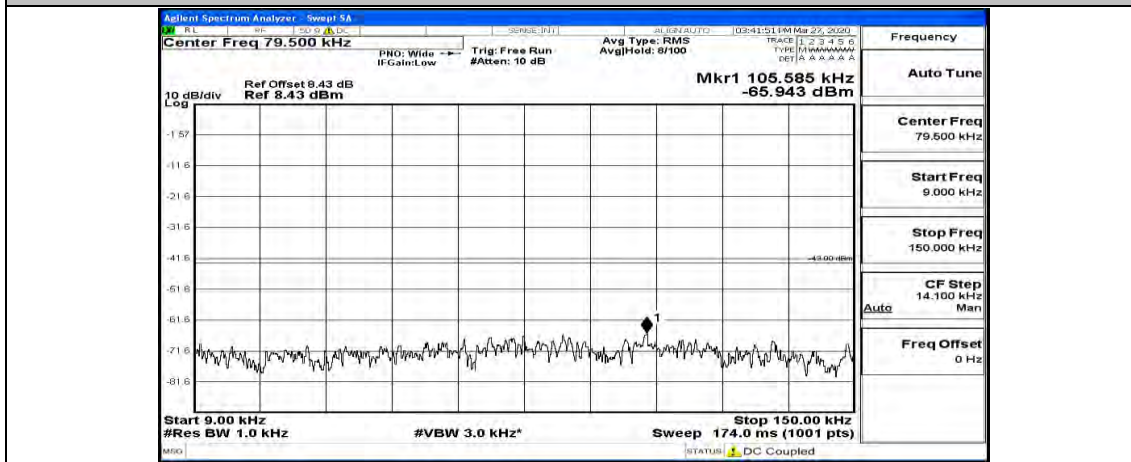

(Channel Bandwidth:20 MHz)_MCH_QPSK_1RB#0