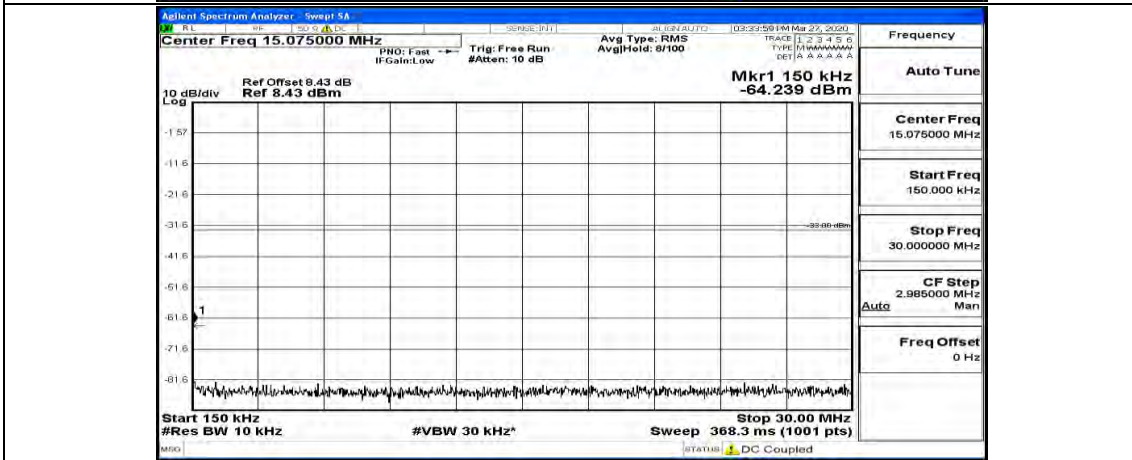

Channel Bandwidth: 10 MHz_MCH_QPSK_1RB#0

Channel Bandwidth: 10 MHz_MCH_QPSK_1RB#24

Channel Bandwidth: 10 MHz_MCH_QPSK_1RB#49

Channel Bandwidth: 10 MHz_HCH_QPSK_1RB#0

Channel Bandwidth: 10 MHz_HCH_QPSK_1RB#24