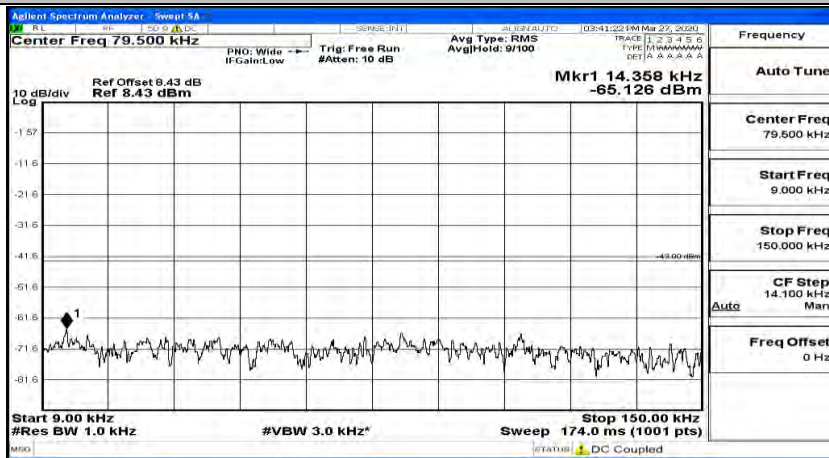

(Channel Bandwidth:20 MHz)_HCH_QPSK_1RB#49

(Channel Bandwidth:20 MHz)_HCH_QPSK_1RB#99

(Channel Bandwidth:20 MHz)_LCH_16QAM_1RB#0

(Channel Bandwidth:20 MHz) LCH_16QAM_1RB#49

(Channel Bandwidth:20 MHz) LCH_16QAM_1RB#99