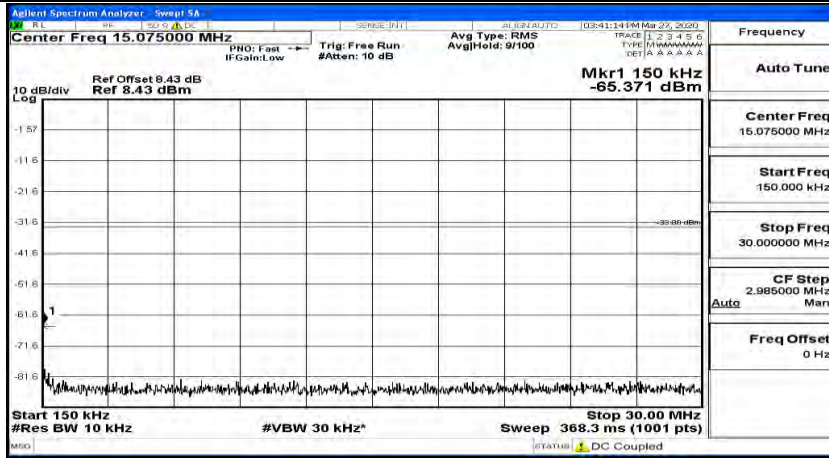

(Channel Bandwidth:20 MHz)_HCH_QPSK_1RB#49

(Channel Bandwidth:20 MHz)_HCH_QPSK_1RB#99

(Channel Bandwidth:20 MHz)_LCH_16QAM_1RB#0

(Channel Bandwidth:20 MHz) LCH_16QAM_1RB#49

(Channel Bandwidth:20 MHz) LCH_16QAM_1RB#99