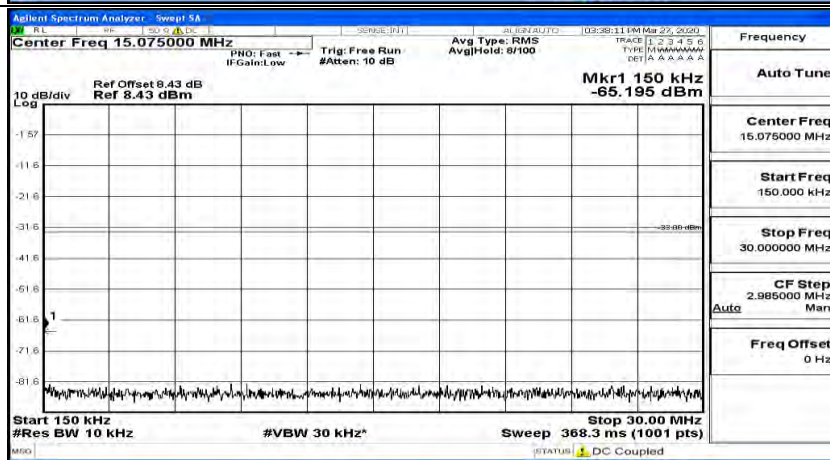

(Channel Bandwidth:15 MHz)_MCH_QPSK_1RB#74