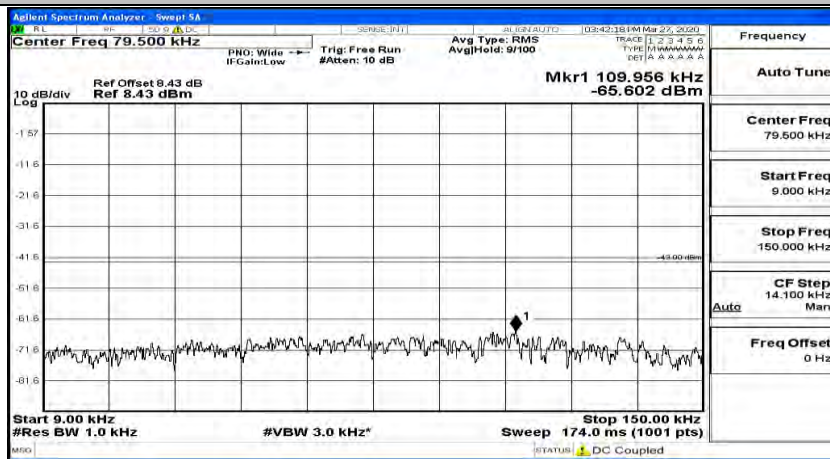

(Channel Bandwidth:20 MHz)_LCH_QPSK_1RB#99

(Channel Bandwidth:20 MHz)_MCH_QPSK_1RB#0

(Channel Bandwidth:20 MHz)_MCH_QPSK_1RB#49

(Channel Bandwidth:20 MHz)_MCH_QPSK_1RB#99

(Channel Bandwidth:20 MHz)_HCH_QPSK_1RB#0