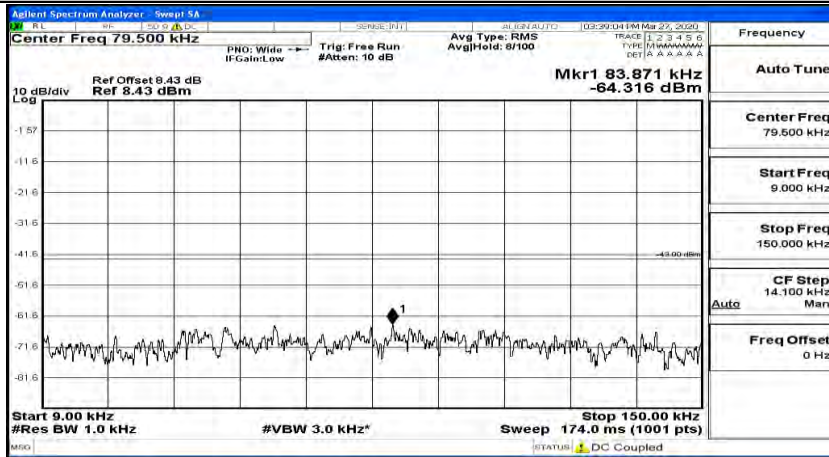

(Channel Bandwidth:15 MHz)_HCH_QPSK_1RB#0

(Channel Bandwidth:15 MHz)_HCH_QPSK_1RB#37