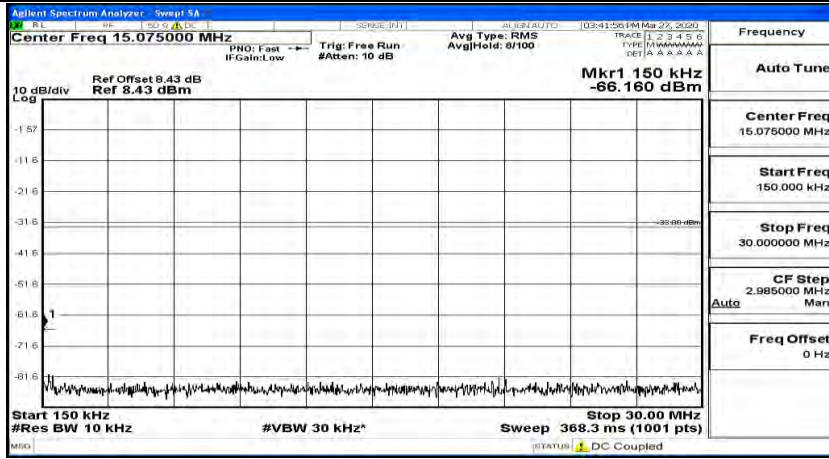

(Channel Bandwidth:20 MHz)_MCH_QPSK_1RB#49