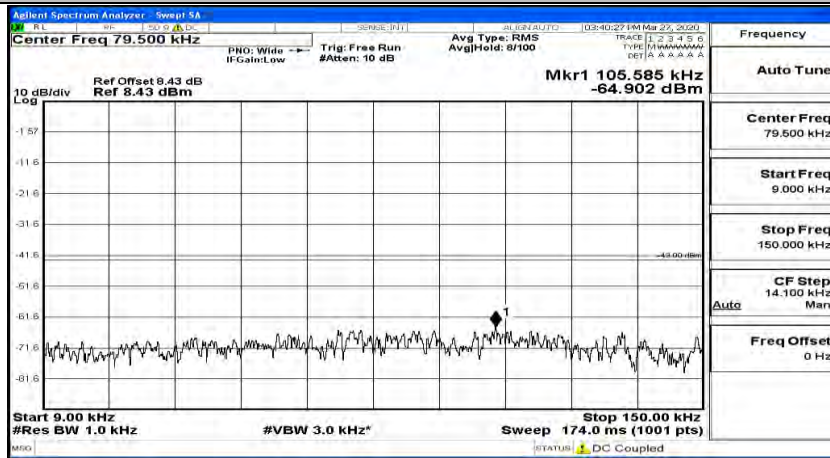

(Channel Bandwidth:15 MHz)_HCH_16QAM_1RB#0

(Channel Bandwidth:15 MHz)_HCH_16QAM_1RB#37

(Channel Bandwidth:15 MHz)_HCH_16QAM_1RB#74

Channel Bandwidth: 20 MHz

(Channel Bandwidth:20 MHz)_LCH_QPSK_1RB#0

(Channel Bandwidth:20 MHz)_LCH_QPSK_1RB#49