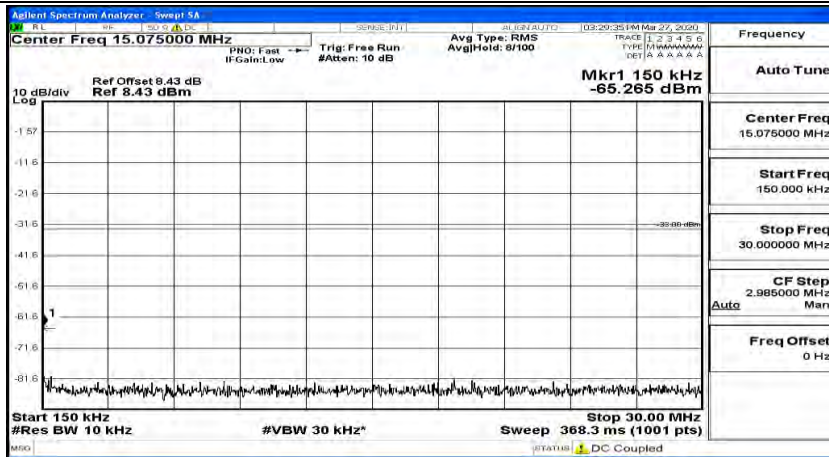

(Channel Bandwidth: 5 MHz) MCH_QPSK_1RB#12

(Channel Bandwidth: 5 MHz) MCH_QPSK_1RB#24

(Channel Bandwidth: 5 MHz)_HCH_QPSK_1RB#0

(Channel Bandwidth: 5 MHz)_HCH_QPSK_1RB#12

(Channel Bandwidth: 5 MHz)_HCH_QPSK_1RB#24

(Channel Bandwidth: 5 MHz)_LCH_16QAM_1RB#0

(Channel Bandwidth: 5 MHz)_LCH_16QAM_1RB#12

(Channel Bandwidth: 5 MHz) LCH_16QAM_1RB#24

(Channel Bandwidth: 5 MHz)_MCH_16QAM_1RB#0

(Channel Bandwidth: 5 MHz)_MCH_16QAM_1RB#12