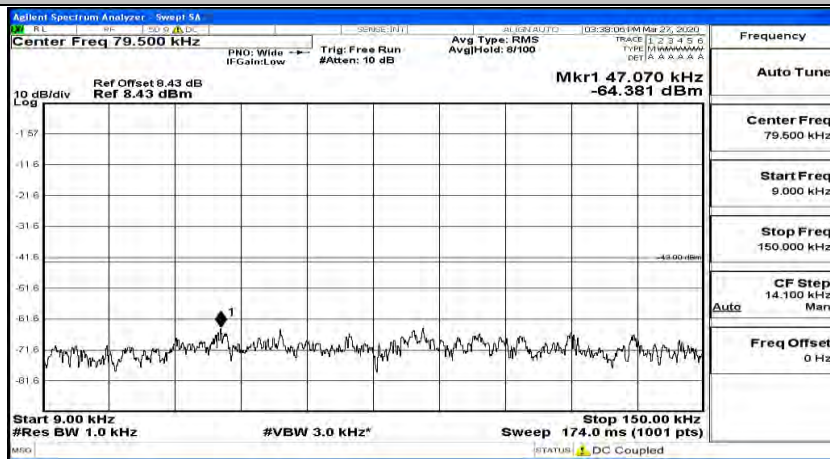

(Channel Bandwidth:15 MHz)_MCH_QPSK_1RB#74