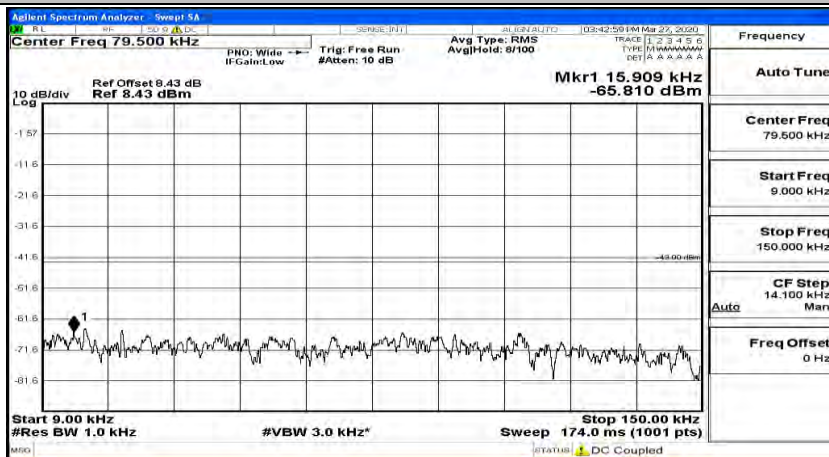

(Channel Bandwidth:20 MHz)_MCH_16QAM_1RB#99