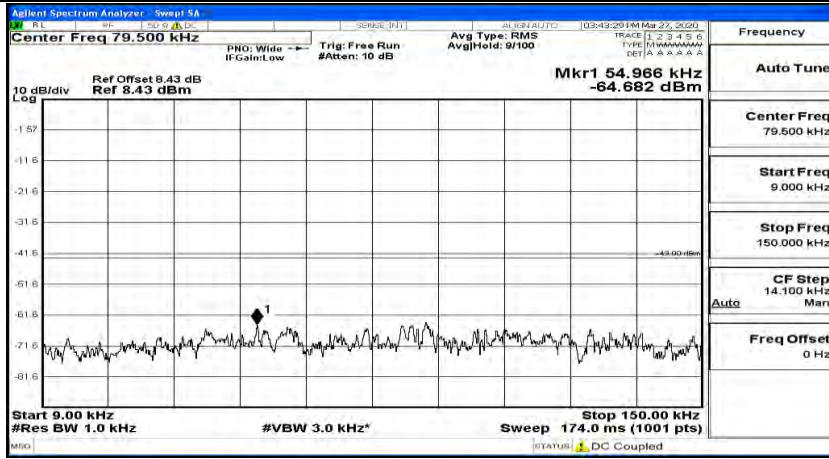

(Channel Bandwidth:20 MHz)_HCH_QPSK_1RB#99