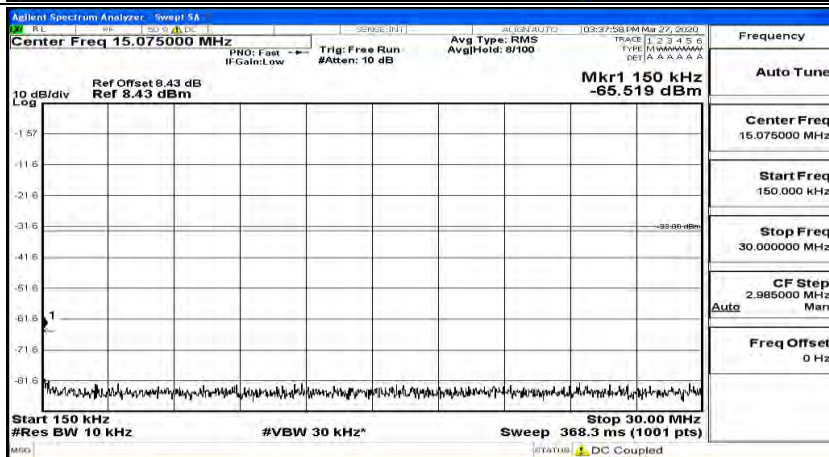

Channel Bandwidth: 15 MHz

(Channel Bandwidth:15 MHz)_LCH_QPSK_1RB#0

(Channel Bandwidth:15 MHz)_LCH_QPSK_1RB#37

(Channel Bandwidth:15 MHz)_LCH_QPSK_1RB#74

(Channel Bandwidth:15 MHz)_MCH_QPSK_1RB#0

(Channel Bandwidth:15 MHz)_MCH_QPSK_1RB#37