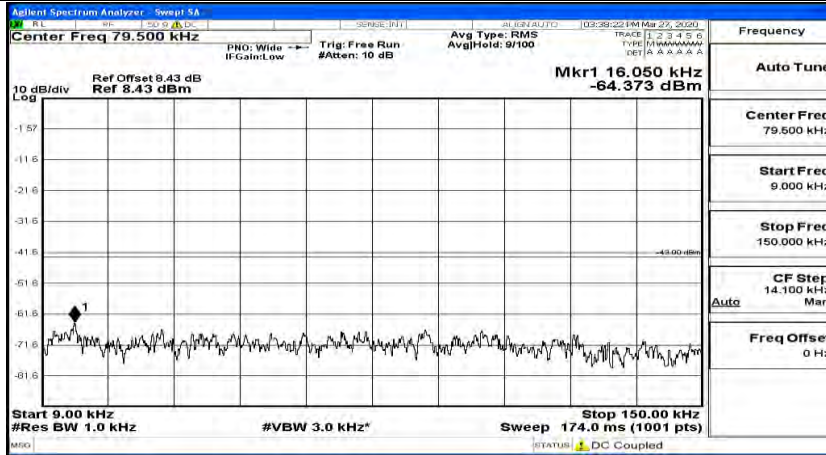

(Channel Bandwidth:15 MHz) LCH_16QAM_1RB#37

(Channel Bandwidth:15 MHz) LCH_16QAM_1RB#74

(Channel Bandwidth:15 MHz)_MCH_16QAM_1RB#0

(Channel Bandwidth:15 MHz)_MCH_16QAM_1RB#37

(Channel Bandwidth:15 MHz)_MCH_16QAM_1RB#74