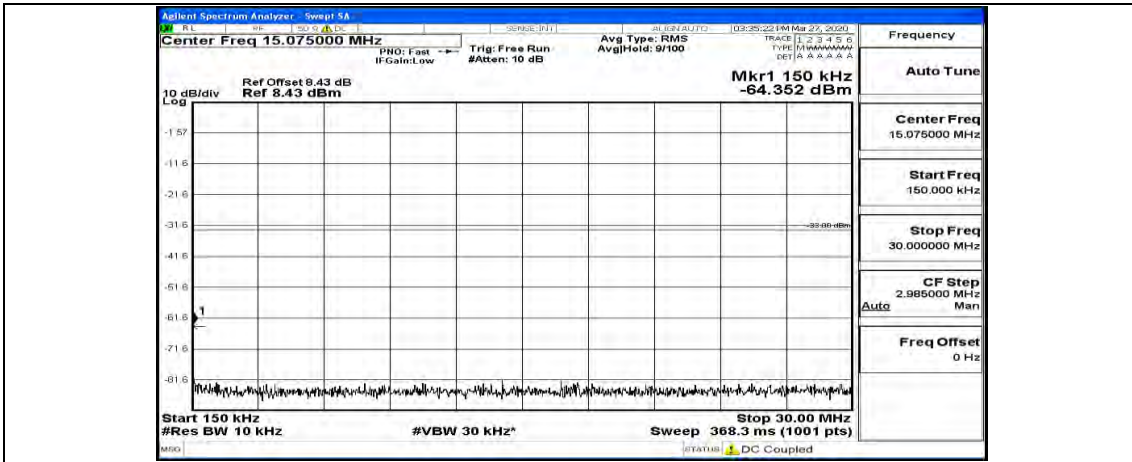

Channel Bandwidth: 10 MHz_LCH_16QAM_1RB#0