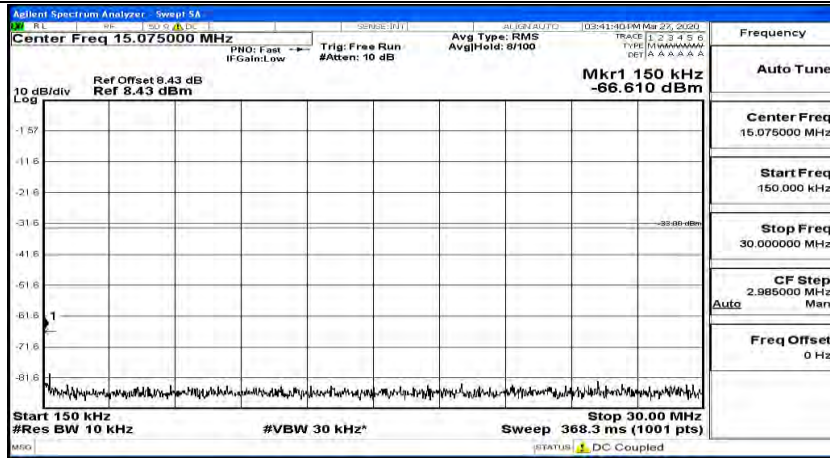

(Channel Bandwidth:20 MHz)_HCH_QPSK_1RB#49

(Channel Bandwidth:20 MHz)_HCH_QPSK_1RB#99

(Channel Bandwidth:20 MHz)_LCH_16QAM_1RB#0

(Channel Bandwidth:20 MHz) LCH_16QAM_1RB#49

(Channel Bandwidth:20 MHz) LCH_16QAM_1RB#99