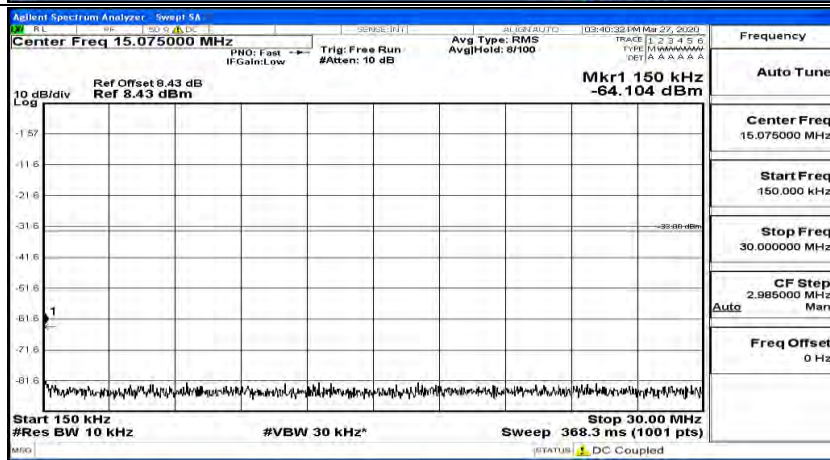

(Channel Bandwidth:15 MHz)_HCH_16QAM_1RB#0

(Channel Bandwidth:15 MHz)_HCH_16QAM_1RB#37

(Channel Bandwidth:15 MHz)_HCH_16QAM_1RB#74

Channel Bandwidth: 20 MHz

(Channel Bandwidth:20 MHz)_LCH_QPSK_1RB#0

(Channel Bandwidth:20 MHz)_LCH_QPSK_1RB#49