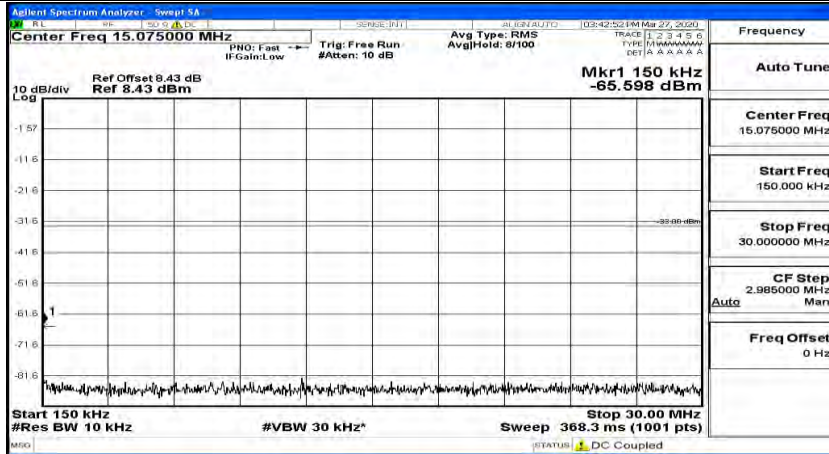

(Channel Bandwidth:20 MHz)_MCH_16QAM_1RB#99