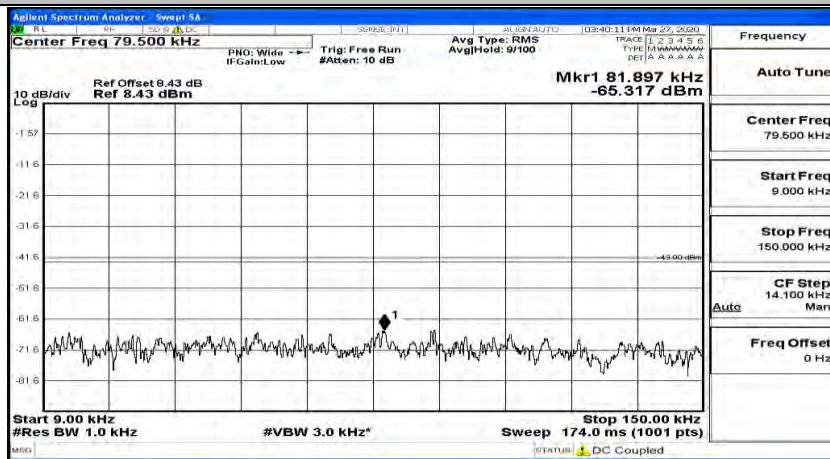

(Channel Bandwidth:15 MHz)_HCH_16QAM_1RB#0

(Channel Bandwidth:15 MHz)_HCH_16QAM_1RB#37

(Channel Bandwidth:15 MHz)_HCH_16QAM_1RB#74

Channel Bandwidth: 20 MHz

(Channel Bandwidth:20 MHz)_LCH_QPSK_1RB#0

(Channel Bandwidth:20 MHz)_LCH_QPSK_1RB#49