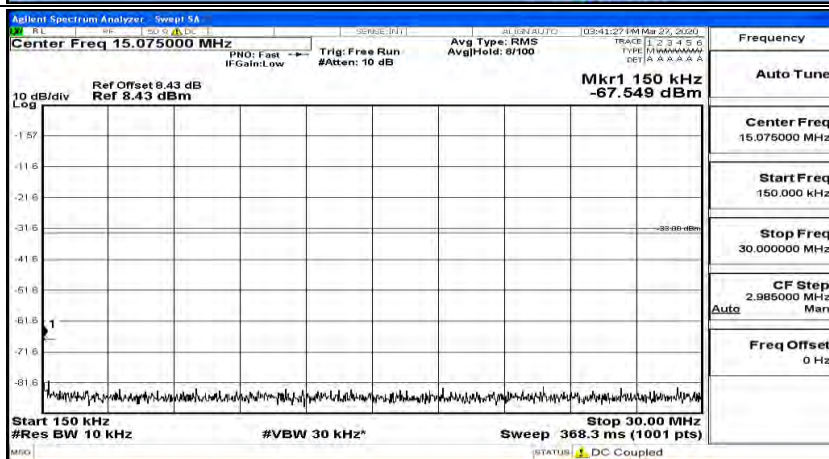

(Channel Bandwidth:20 MHz)_HCH_QPSK_1RB#49

(Channel Bandwidth:20 MHz)_HCH_QPSK_1RB#99

(Channel Bandwidth:20 MHz)_LCH_16QAM_1RB#0

(Channel Bandwidth:20 MHz) LCH_16QAM_1RB#49

(Channel Bandwidth:20 MHz) LCH_16QAM_1RB#99