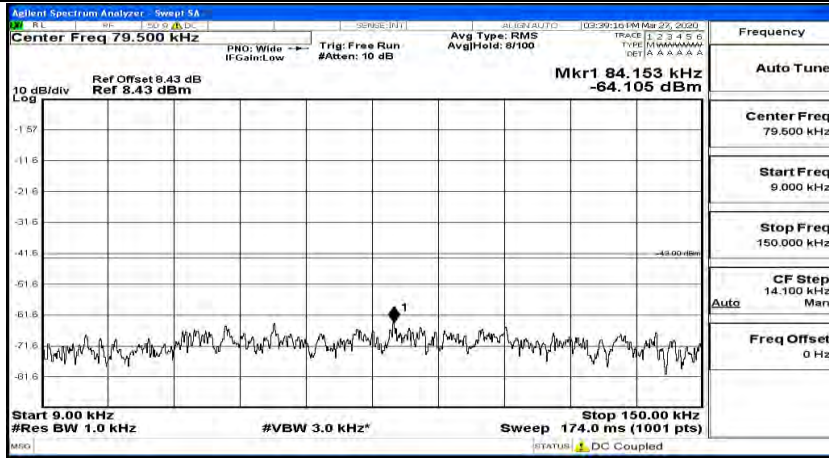

(Channel Bandwidth:15 MHz)_HCH_QPSK_1RB#74