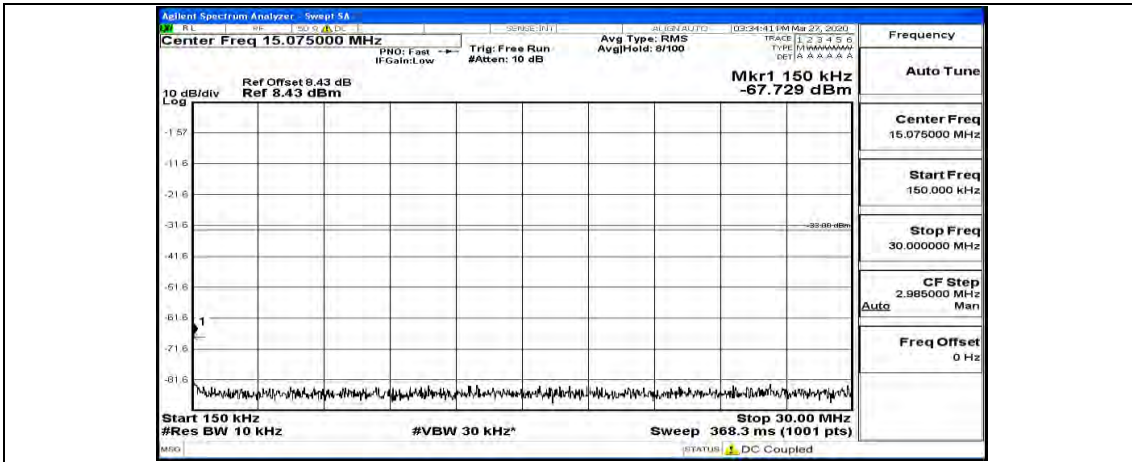

Channel Bandwidth: 10 MHz_HCH_16QAM_1RB#0