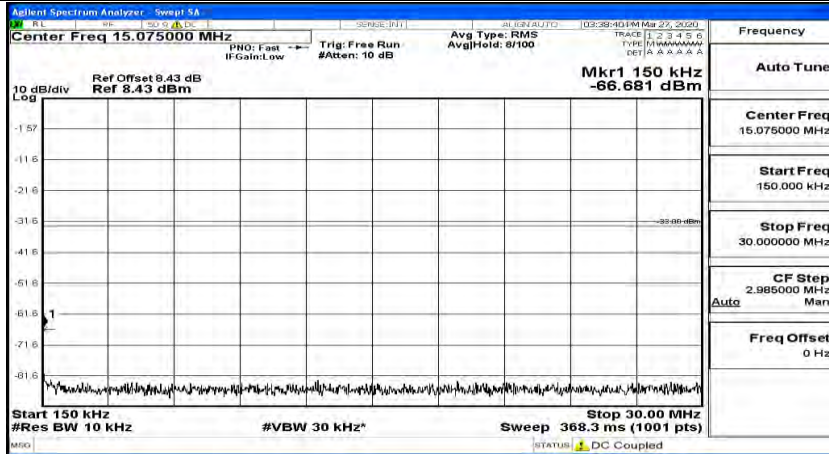

(Channel Bandwidth:15 MHz) LCH_16QAM_1RB#37

(Channel Bandwidth:15 MHz) LCH_16QAM_1RB#74

(Channel Bandwidth:15 MHz)_MCH_16QAM_1RB#0

(Channel Bandwidth:15 MHz)_MCH_16QAM_1RB#37

(Channel Bandwidth:15 MHz)_MCH_16QAM_1RB#74