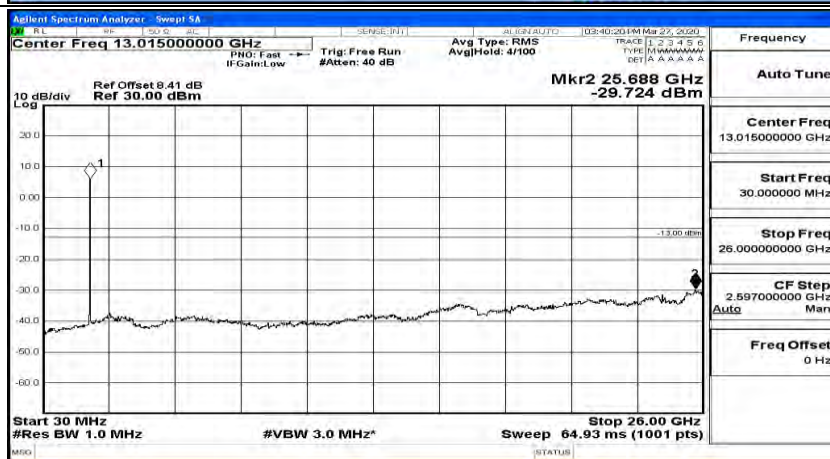

(Channel Bandwidth:15 MHz)_HCH_16QAM_1RB#0

(Channel Bandwidth:15 MHz)_HCH_16QAM_1RB#37

(Channel Bandwidth:15 MHz)_HCH_16QAM_1RB#74

Channel Bandwidth: 20 MHz

(Channel Bandwidth:20 MHz)_LCH_QPSK_1RB#0

(Channel Bandwidth:20 MHz)_LCH_QPSK_1RB#49