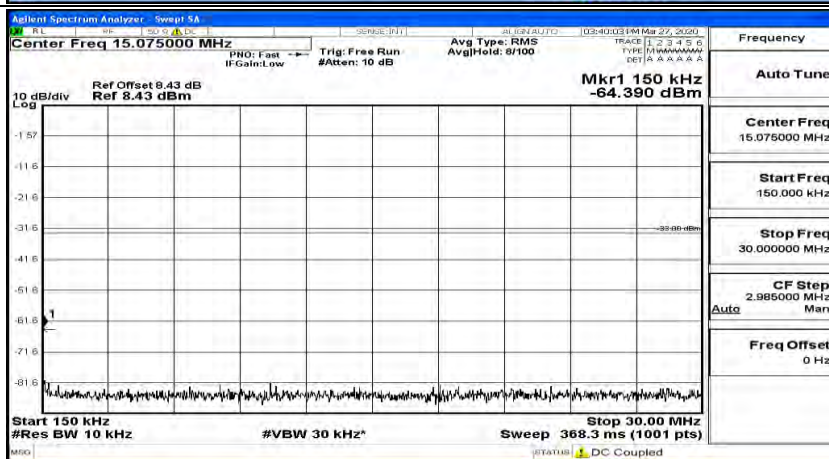

(Channel Bandwidth:15 MHz)_HCH_16QAM_1RB#37