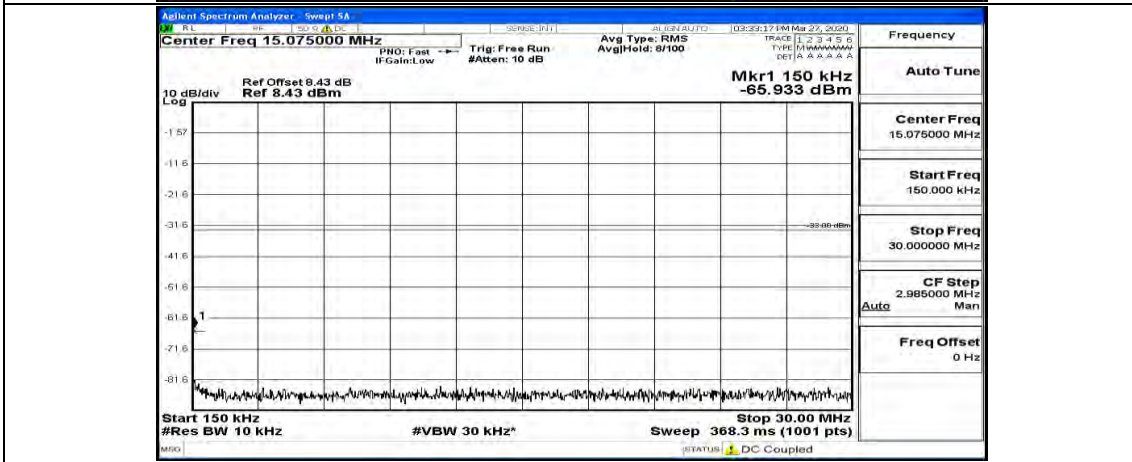

Channel Bandwidth: 10 MHz_HCH_QPSK_1RB#49

Channel Bandwidth: 10 MHz_LCH_16QAM_1RB#0

Channel Bandwidth: 10 MHz_LCH_16QAM_1RB#24

Channel Bandwidth: 10 MHz_LCH_16QAM_1RB#49

Channel Bandwidth: 10 MHz_MCH_16QAM_1RB#0