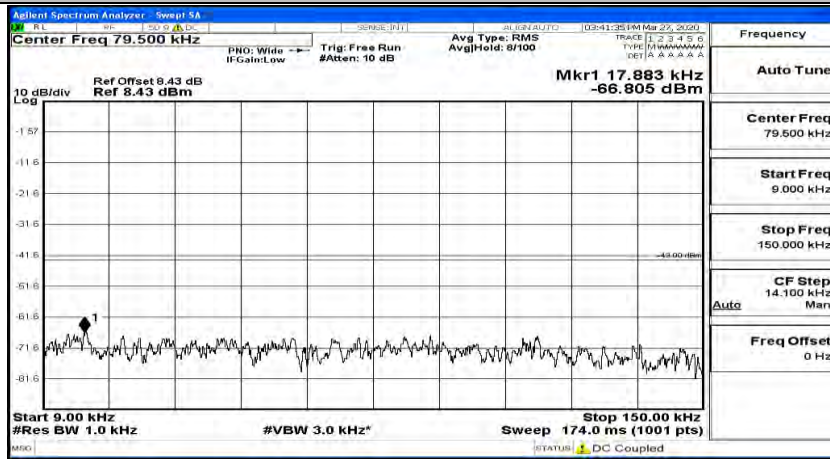

(Channel Bandwidth:20 MHz)_HCH_QPSK_1RB#49

(Channel Bandwidth:20 MHz)_HCH_QPSK_1RB#99

(Channel Bandwidth:20 MHz)_LCH_16QAM_1RB#0

(Channel Bandwidth:20 MHz) LCH_16QAM_1RB#49

(Channel Bandwidth:20 MHz) LCH_16QAM_1RB#99