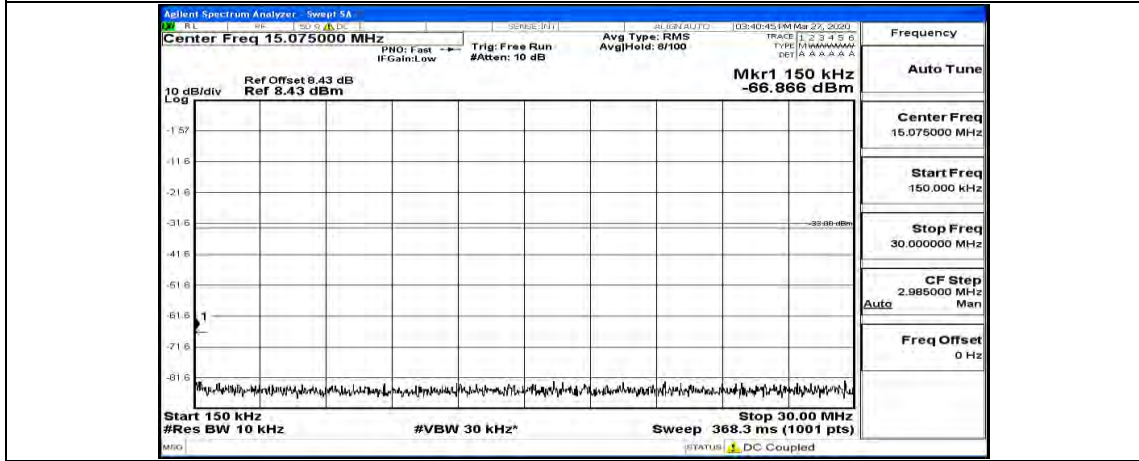

(Channel Bandwidth:15 MHz)_HCH_16QAM_1RB#0

(Channel Bandwidth:15 MHz)_HCH_16QAM_1RB#37

(Channel Bandwidth:15 MHz)_HCH_16QAM_1RB#74

Channel Bandwidth: 20 MHz

(Channel Bandwidth:20 MHz)_LCH_QPSK_1RB#0

(Channel Bandwidth:20 MHz)_LCH_QPSK_1RB#49