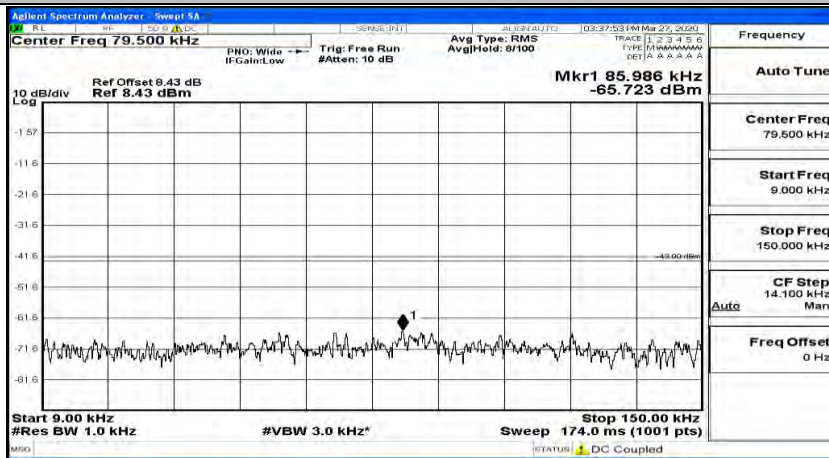

Channel Bandwidth: 15 MHz

(Channel Bandwidth:15 MHz)_LCH_QPSK_1RB#0

(Channel Bandwidth:15 MHz)_LCH_QPSK_1RB#37

(Channel Bandwidth:15 MHz)_LCH_QPSK_1RB#74

(Channel Bandwidth:15 MHz)_MCH_QPSK_1RB#0

(Channel Bandwidth:15 MHz)_MCH_QPSK_1RB#37