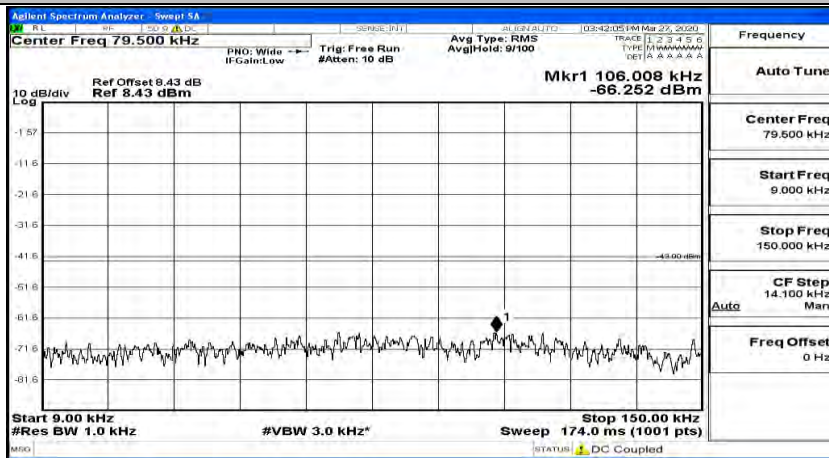

(Channel Bandwidth:20 MHz)_LCH_QPSK_1RB#99

(Channel Bandwidth:20 MHz)_MCH_QPSK_1RB#0

(Channel Bandwidth:20 MHz)_MCH_QPSK_1RB#49

(Channel Bandwidth:20 MHz)_MCH_QPSK_1RB#99

(Channel Bandwidth:20 MHz)_HCH_QPSK_1RB#0