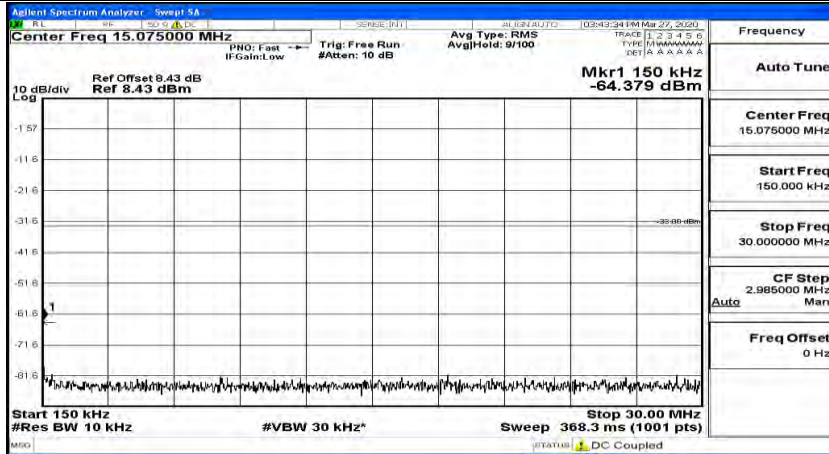

(Channel Bandwidth:20 MHz)_HCH_QPSK_1RB#99