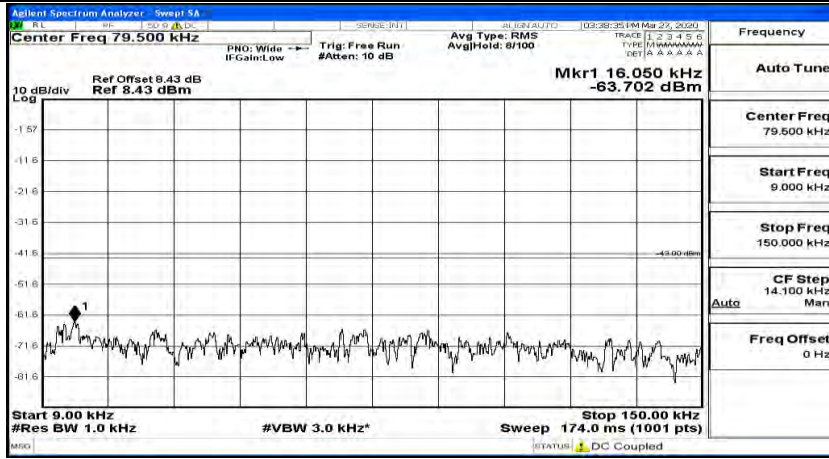

(Channel Bandwidth:15 MHz) LCH_16QAM_1RB#37

(Channel Bandwidth:15 MHz) LCH_16QAM_1RB#74

(Channel Bandwidth:15 MHz)_MCH_16QAM_1RB#0

(Channel Bandwidth:15 MHz)_MCH_16QAM_1RB#37

(Channel Bandwidth:15 MHz)_MCH_16QAM_1RB#74