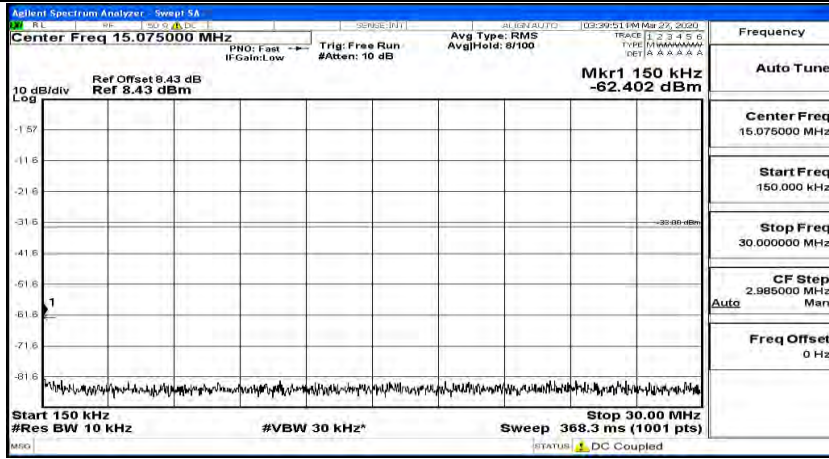

(Channel Bandwidth:15 MHz)_HCH_16QAM_1RB#37