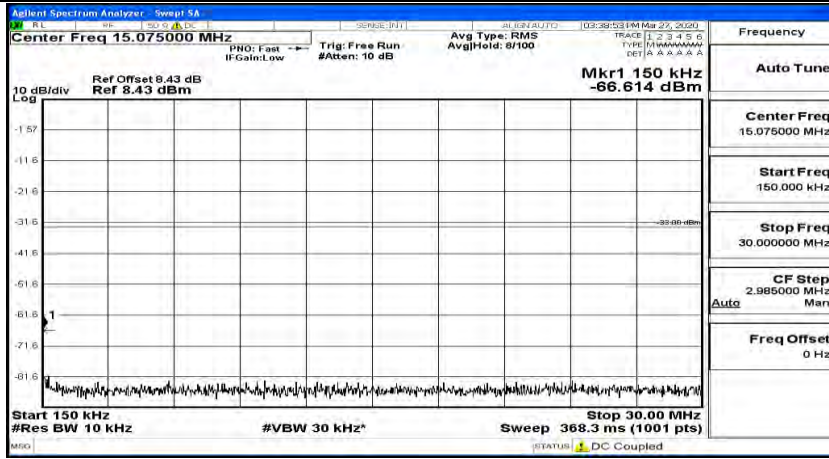

(Channel Bandwidth:15 MHz) LCH_16QAM_1RB#37

(Channel Bandwidth:15 MHz) LCH_16QAM_1RB#74

(Channel Bandwidth:15 MHz)_MCH_16QAM_1RB#0

(Channel Bandwidth:15 MHz)_MCH_16QAM_1RB#37

(Channel Bandwidth:15 MHz)_MCH_16QAM_1RB#74