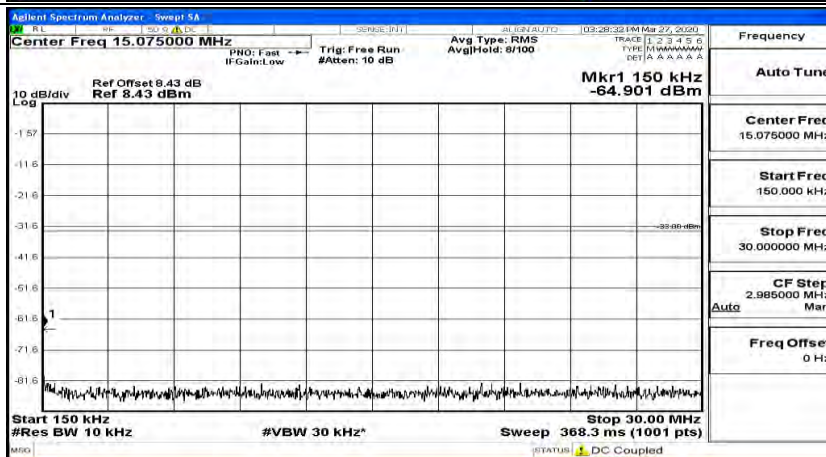

(Channel Bandwidth: 5 MHz) MCH_QPSK_1RB#12

(Channel Bandwidth: 5 MHz) MCH_QPSK_1RB#24

(Channel Bandwidth: 5 MHz)_HCH_QPSK_1RB#0

(Channel Bandwidth: 5 MHz)_HCH_QPSK_1RB#12

(Channel Bandwidth: 5 MHz)_HCH_QPSK_1RB#24

(Channel Bandwidth: 5 MHz)_LCH_16QAM_1RB#0

(Channel Bandwidth: 5 MHz)_LCH_16QAM_1RB#12

(Channel Bandwidth: 5 MHz) LCH_16QAM_1RB#24

(Channel Bandwidth: 5 MHz)_MCH_16QAM_1RB#0

(Channel Bandwidth: 5 MHz)_MCH_16QAM_1RB#12