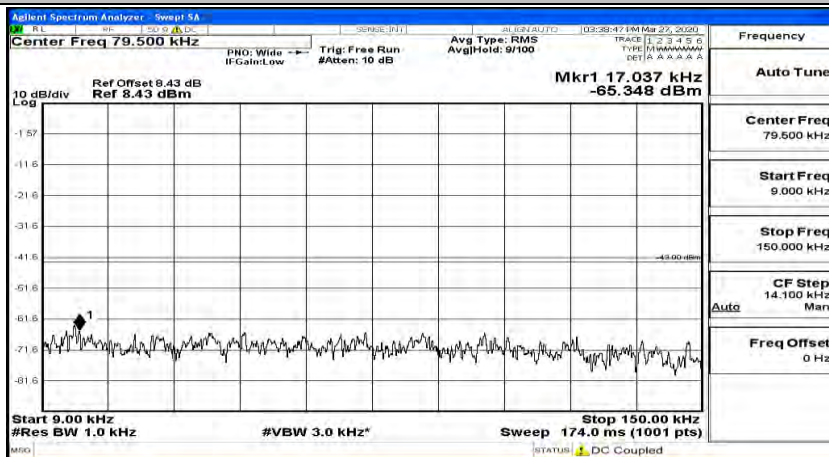

(Channel Bandwidth:15 MHz) LCH_16QAM_1RB#37

(Channel Bandwidth:15 MHz) LCH_16QAM_1RB#74

(Channel Bandwidth:15 MHz)_MCH_16QAM_1RB#0

(Channel Bandwidth:15 MHz)_MCH_16QAM_1RB#37

(Channel Bandwidth:15 MHz)_MCH_16QAM_1RB#74