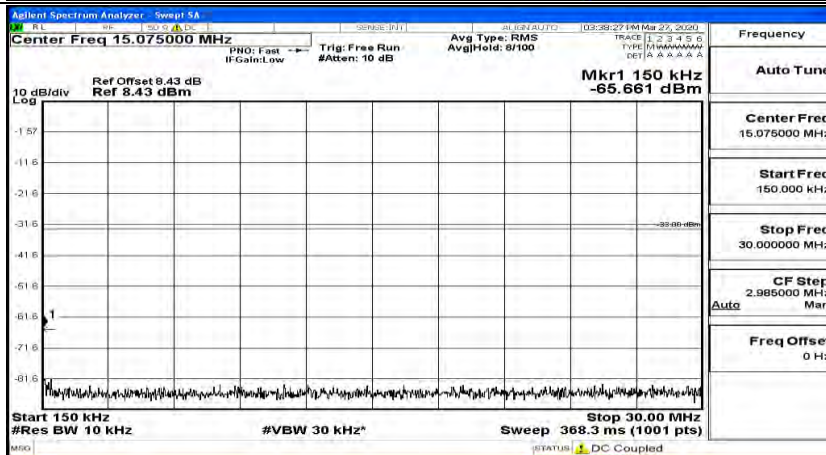

(Channel Bandwidth:15 MHz) LCH_16QAM_1RB#37

(Channel Bandwidth:15 MHz) LCH_16QAM_1RB#74

(Channel Bandwidth:15 MHz)_MCH_16QAM_1RB#0

(Channel Bandwidth:15 MHz)_MCH_16QAM_1RB#37

(Channel Bandwidth:15 MHz)_MCH_16QAM_1RB#74