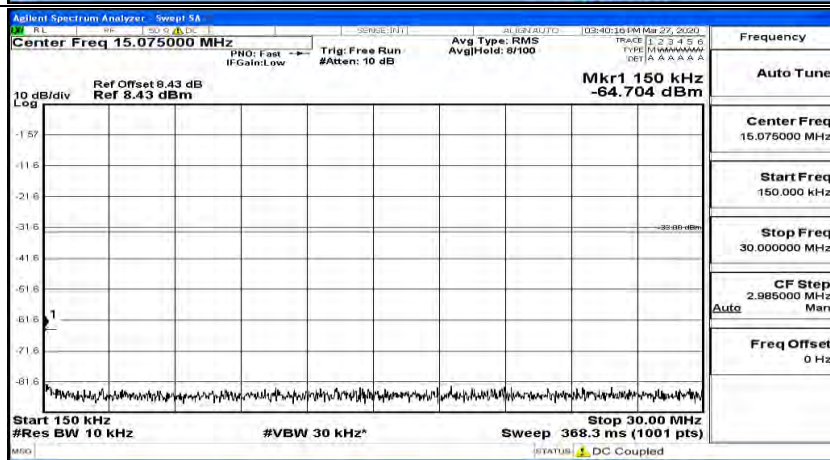

(Channel Bandwidth:15 MHz)_HCH_16QAM_1RB#0

(Channel Bandwidth:15 MHz)_HCH_16QAM_1RB#37

(Channel Bandwidth:15 MHz)_HCH_16QAM_1RB#74

Channel Bandwidth: 20 MHz

(Channel Bandwidth:20 MHz)_LCH_QPSK_1RB#0

(Channel Bandwidth:20 MHz)_LCH_QPSK_1RB#49