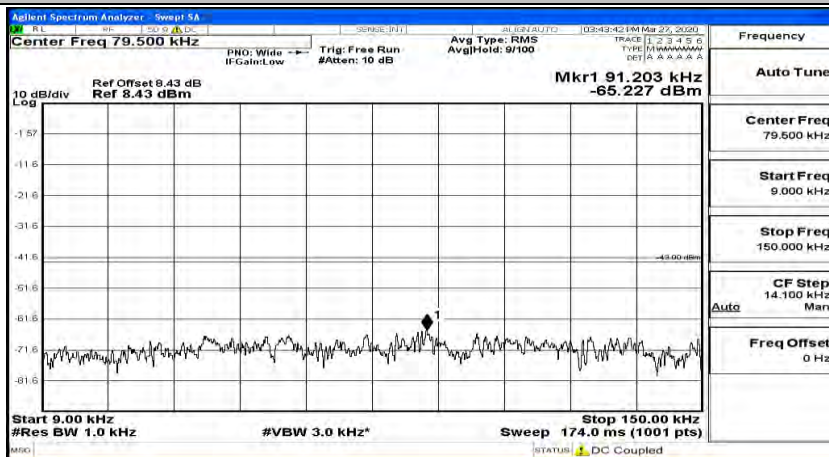

(Channel Bandwidth:20 MHz)_HCH_QPSK_1RB#99