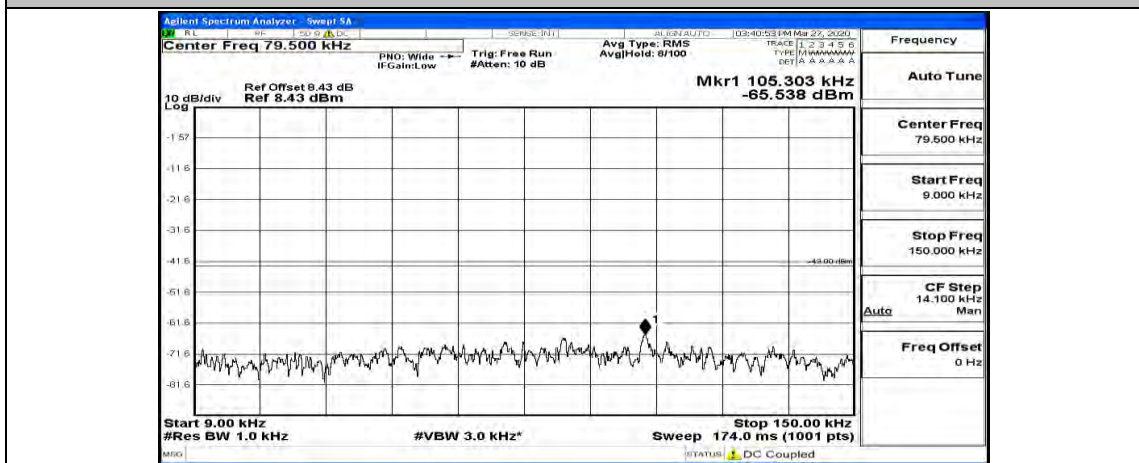

(Channel Bandwidth:20 MHz)_LCH_QPSK_1RB#99