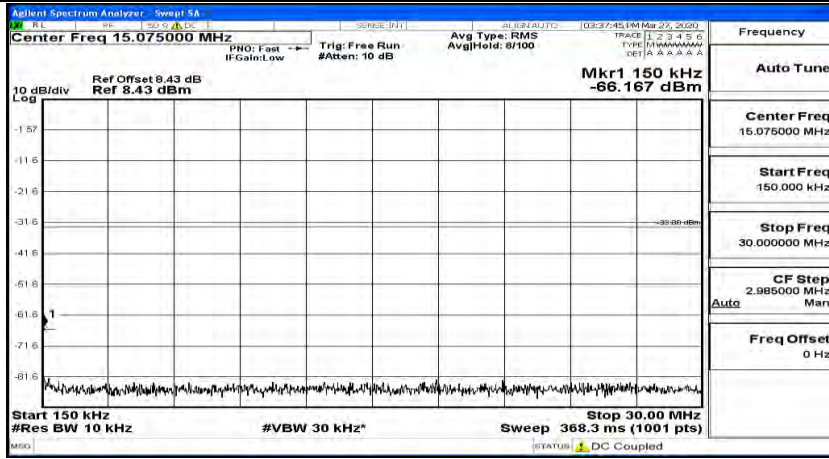

Channel Bandwidth: 15 MHz

(Channel Bandwidth:15 MHz)_LCH_QPSK_1RB#0

(Channel Bandwidth:15 MHz)_LCH_QPSK_1RB#37

(Channel Bandwidth:15 MHz)_LCH_QPSK_1RB#74

(Channel Bandwidth:15 MHz)_MCH_QPSK_1RB#0

(Channel Bandwidth:15 MHz)_MCH_QPSK_1RB#37