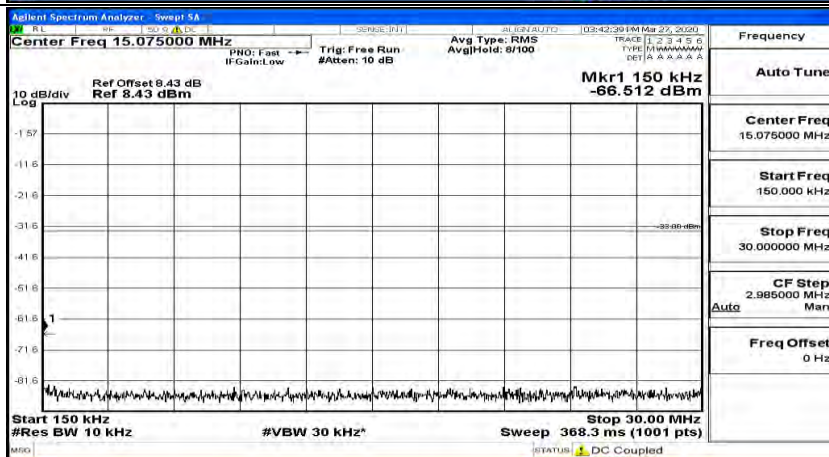

(Channel Bandwidth:20 MHz)_MCH_16QAM_1RB#0

(Channel Bandwidth:20 MHz)_MCH_16QAM_1RB#49