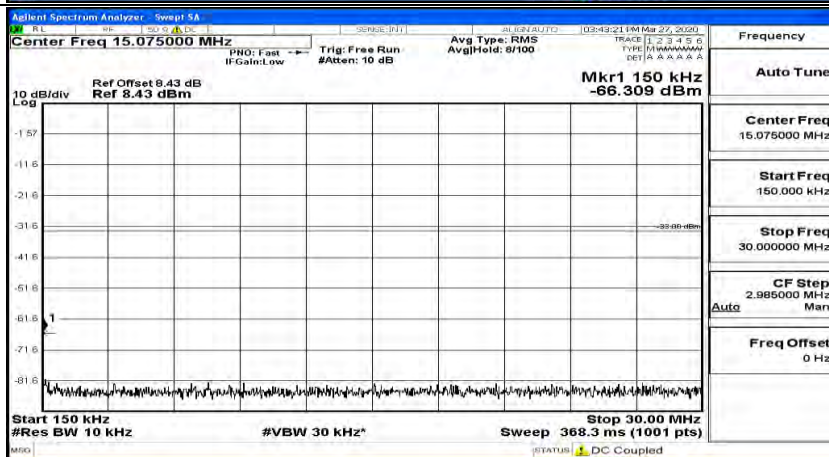

(Channel Bandwidth:20 MHz)_LCH_QPSK_1RB#99

(Channel Bandwidth:20 MHz)_MCH_QPSK_1RB#0

(Channel Bandwidth:20 MHz)_MCH_QPSK_1RB#49

(Channel Bandwidth:20 MHz)_MCH_QPSK_1RB#99

(Channel Bandwidth:20 MHz)_HCH_QPSK_1RB#0