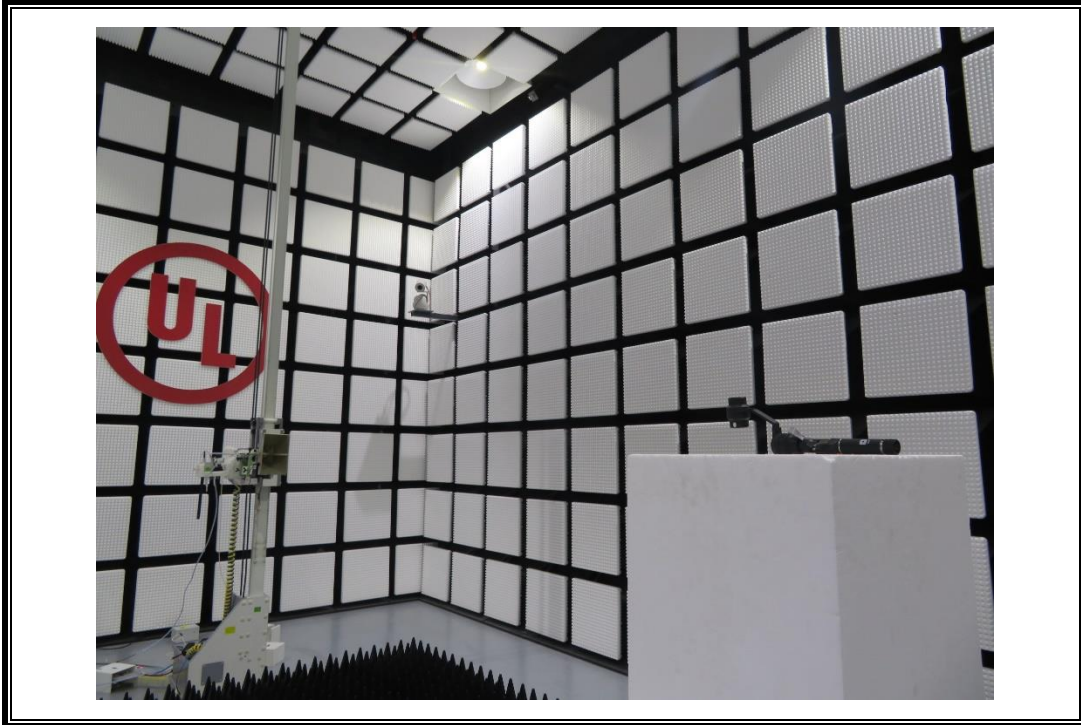

Appendix III

Setup Photographs

RADIATED RF MEASUREMENT SETUP (9KHz ~ 30MHz)

RADIATED RF MEASUREMENT SETUP (30MHz ~ 1 GHz)

RADIATED RF MEASUREMENT SETUP (ABOVE 1 GHz- X axis)

RADIATED RF MEASUREMENT SETUP (ABOVE 1 GHz- Y axis)

RADIATED RF MEASUREMENT SETUP (ABOVE 1 GHz- Z axis)

POWERLINE CONDUCTED EMISSIONS MEASUREMENT SETUP