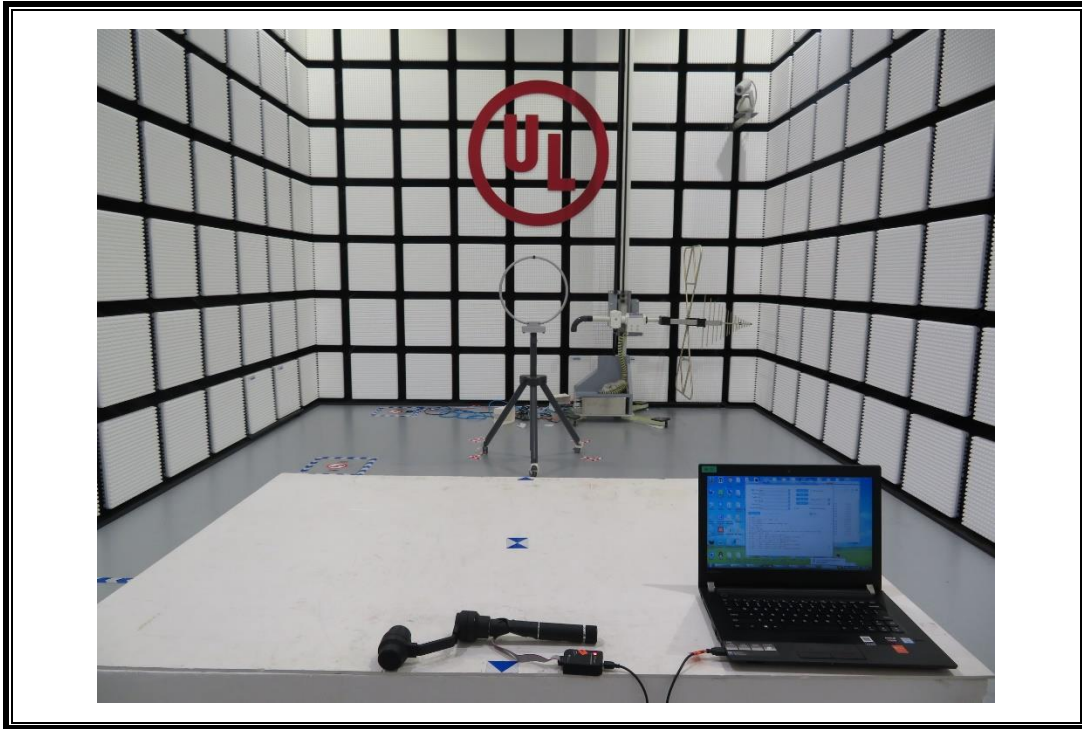

Appendix III

Setup Photographs

RADIATED RF MEASUREMENT SETUP (9KHz ~ 30MHz)

RADIATED RF MEASUREMENT SETUP (30MHz ~ 1 GHz)

RADIATED RF MEASUREMENT SETUP (ABOVE 1 GHz- X axis)

RADIATED RF MEASUREMENT SETUP (ABOVE 1 GHz- Y axis)

RADIATED RF MEASUREMENT SETUP (ABOVE 1 GHz- Z axis)

POWERLINE CONDUCTED EMISSIONS MEASUREMENT SETUP