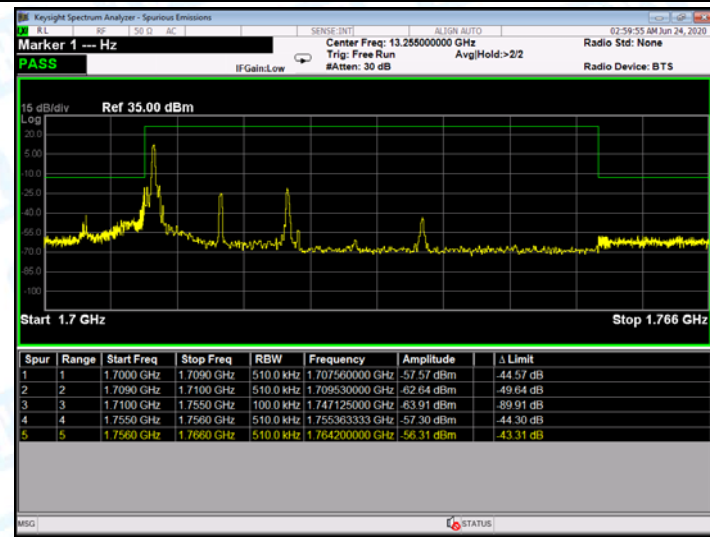

Low Channel

High Channel

LTE BAND 4 (10MHz RB Size 1& RB Offset 0 QPSK)

LTE BAND 4 (10MHz RB Size 50& RB Offset 0 QPSK)

Low Channel

High Channel

LTE BAND 4 (10MHz RB Size 1& RB Offset 0 16QAM)

LTE BAND 4 (10MHz RB Size 50& RB Offset 0 16QAM)

Low Channel

High Channel

LTE BAND 4 (15MHz RB Size 1& RB Offset 0 QPSK)

LTE BAND 4 (15MHz RB Size 75& RB Offset 0 QPSK)

Low Channel

High Channel

LTE BAND 4 (15MHz RB Size 1& RB Offset 0 16QAM)

LTE BAND 4 (15MHz RB Size 75& RB Offset 0 16QAM)