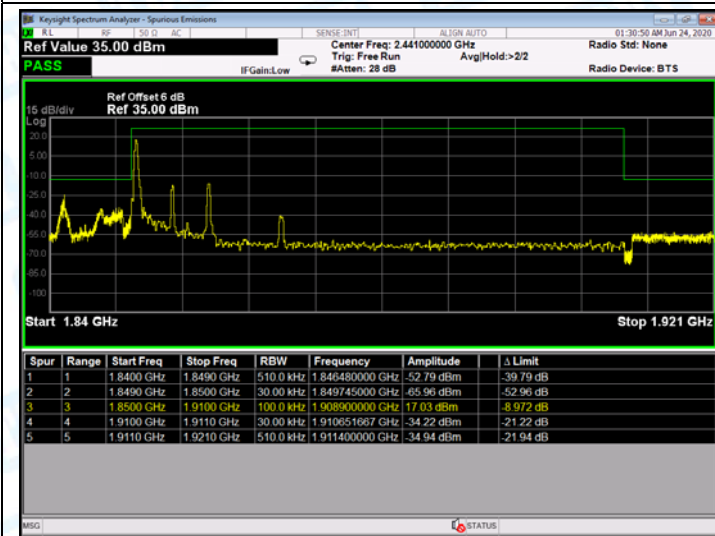

Low Channel

High Channel

LTE BAND 2 (10MHz RB Size 1& RB Offset 0 QPSK)

LTE BAND 2 (10MHz RB Size 50& RB Offset 0 QPSK)

Low Channel

High Channel

LTE BAND 2 (10MHz RB Size 1& RB Offset 0 16QAM)

LTE BAND 2 (10MHz RB Size 50& RB Offset 0 16QAM)

Low Channel

High Channel

LTE BAND 2 (15MHz RB Size 1 & RB Offset 0 QPSK)

LTE BAND 2 (15MHz RB Size 75 & RB Offset 0 QPSK)

Low Channel

High Channel

LTE BAND 2 (15MHz RB Size 1& RB Offset 0 16QAM)

LTE BAND 2 (15MHz RB Size 75& RB Offset 0 16QAM)

Low Channel

High Channel

LTE BAND 2 (20MHz RB Size 1 & RB Offset 0 QPSK)

LTE BAND 2 (20MHz RB Size 100 & RB Offset 0 QPSK)

Low Channel

High Channel

LTE BAND 2 (20MHz RB Size 1& RB Offset 0 16QAM)

LTE BAND 2 (20MHz RB Size 100& RB Offset 0 16QAM)