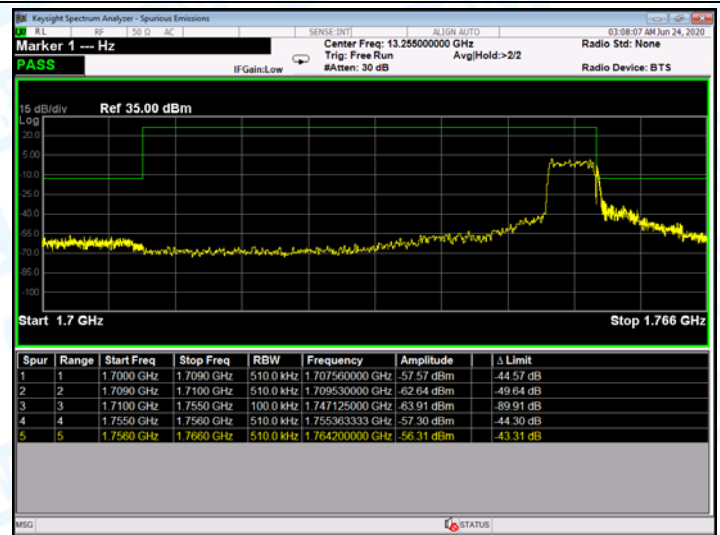

Low Channel

High Channel

LTE BAND 4 (1.4MHz RB Size 1& RB Offset 0 QPSK)

LTE BAND 4 (1.4MHz RB Size 6& RB Offset 0 QPSK)

Low Channel

High Channel

LTE BAND 4 (1.4MHz RB Size 1 & RB Offset 0 16QAM)

LTE BAND 4 (1.4MHz RB Size 6 & RB Offset 0 16QAM)

Low Channel

High Channel

LTE BAND 4 (3MHz RB Size 1 & RB Offset 0 QPSK)

LTE BAND 4 (3MHz RB Size 15 & RB Offset 0 QPSK)

Low Channel

High Channel

LTE BAND 4 (3MHz RB Size 1& RB Offset 0 16QAM)

LTE BAND 4 (3MHz RB Size 15& RB Offset 0 16QAM)

Low Channel

High Channel

LTE BAND 4 (5MHz RB Size 1 & RB Offset 0 QPSK)

LTE BAND 4 (5MHz RB Size 25 & RB Offset 0 QPSK)

Low Channel

High Channel

LTE BAND 4 (5MHz RB Size 1& RB Offset 0 16QAM)

LTE BAND 4 (5MHz RB Size 25& RB Offset 0 16QAM)