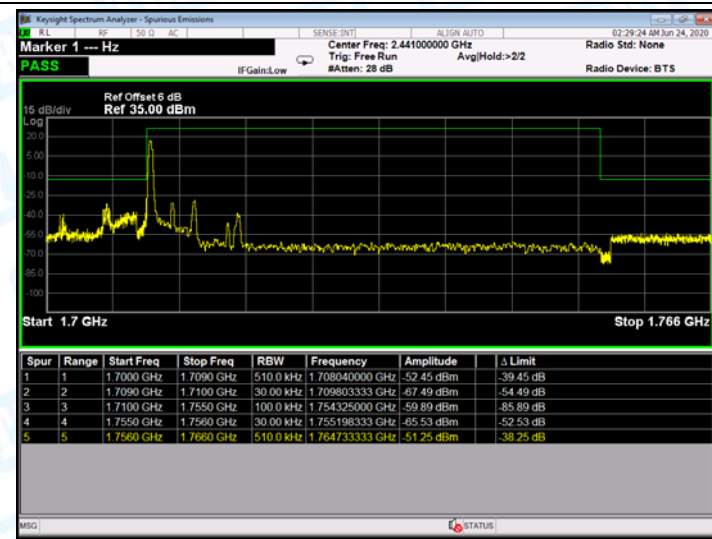

Low Channel

High Channel

LTE BAND 4 (5MHz RB Size 1 & RB Offset 0 QPSK)

LTE BAND 4 (5MHz RB Size 25 & RB Offset 0 QPSK)

Low Channel

High Channel

LTE BAND 4 (5MHz RB Size 1& RB Offset 0 16QAM)

LTE BAND 4 (5MHz RB Size 25& RB Offset 0 16QAM)

Low Channel

High Channel

LTE BAND 4 (10MHz RB Size 1& RB Offset 0 QPSK)

LTE BAND 4 (10MHz RB Size 50& RB Offset 0 QPSK)

Low Channel

High Channel

LTE BAND 4 (10MHz RB Size 1& RB Offset 0 16QAM)

LTE BAND 4 (10MHz RB Size 50& RB Offset 0 16QAM)