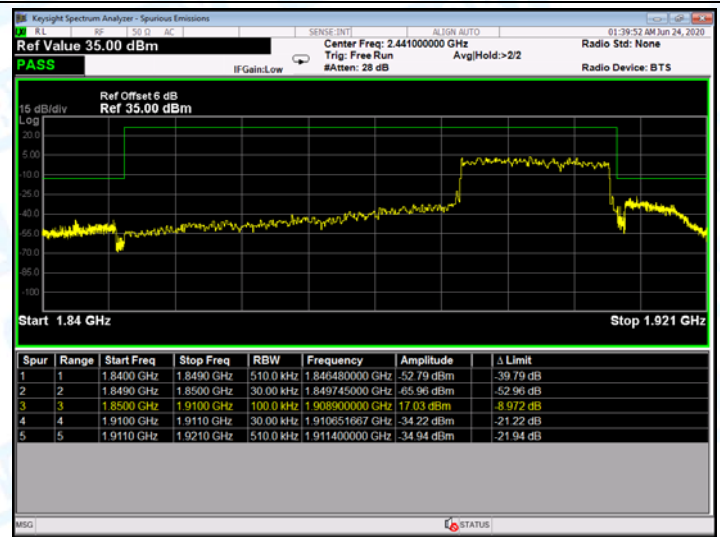

Low Channel

High Channel

LTE BAND 2 (10MHz RB Size 1& RB Offset 0 QPSK)

LTE BAND 2 (10MHz RB Size 50& RB Offset 0 QPSK)

Low Channel

High Channel

LTE BAND 2 (10MHz RB Size 1& RB Offset 0 16QAM)

LTE BAND 2 (10MHz RB Size 50& RB Offset 0 16QAM)

Low Channel

High Channel

LTE BAND 2 (15MHz RB Size 1 & RB Offset 0 QPSK)

LTE BAND 2 (15MHz RB Size 75 & RB Offset 0 QPSK)

Low Channel

High Channel

LTE BAND 2 (15MHz RB Size 1& RB Offset 0 16QAM)

LTE BAND 2 (15MHz RB Size 75& RB Offset 0 16QAM)

Low Channel

High Channel

LTE BAND 2 (20MHz RB Size 1 & RB Offset 0 QPSK)

LTE BAND 2 (20MHz RB Size 100 & RB Offset 0 QPSK)

Low Channel

High Channel

LTE BAND 2 (20MHz RB Size 1& RB Offset 0 16QAM)

LTE BAND 2 (20MHz RB Size 100& RB Offset 0 16QAM)

Low Channel

High Channel

LTE BAND 4 (1.4MHz RB Size 1& RB Offset 0 QPSK)

LTE BAND 4 (1.4MHz RB Size 6& RB Offset 0 QPSK)

Low Channel

High Channel

LTE BAND 4 (1.4MHz RB Size 1 & RB Offset 0 16QAM)

LTE BAND 4 (1.4MHz RB Size 6 & RB Offset 0 16QAM)