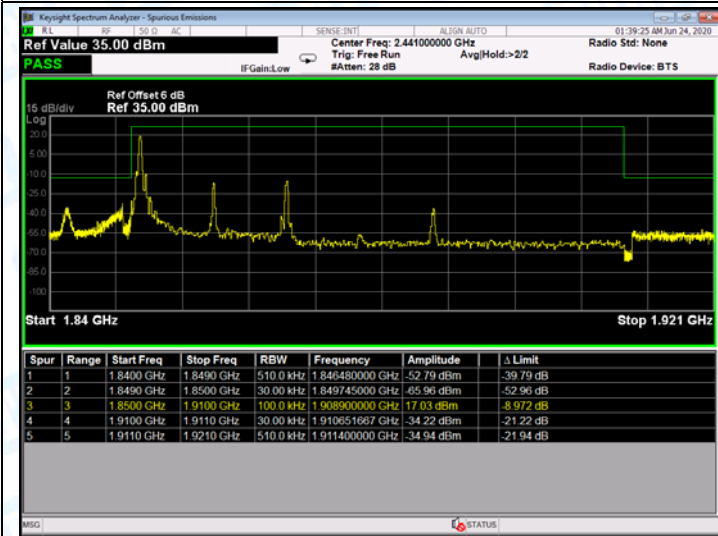

Low Channel

High Channel

LTE BAND 2 (15MHz RB Size 1 & RB Offset 0 QPSK)

LTE BAND 2 (15MHz RB Size 75 & RB Offset 0 QPSK)

Low Channel

High Channel

LTE BAND 2 (15MHz RB Size 1& RB Offset 0 16QAM)

LTE BAND 2 (15MHz RB Size 75& RB Offset 0 16QAM)

Low Channel

High Channel

LTE BAND 2 (20MHz RB Size 1 & RB Offset 0 QPSK)

LTE BAND 2 (20MHz RB Size 100 & RB Offset 0 QPSK)

Low Channel

High Channel

LTE BAND 2 (20MHz RB Size 1& RB Offset 0 16QAM)

LTE BAND 2 (20MHz RB Size 100& RB Offset 0 16QAM)