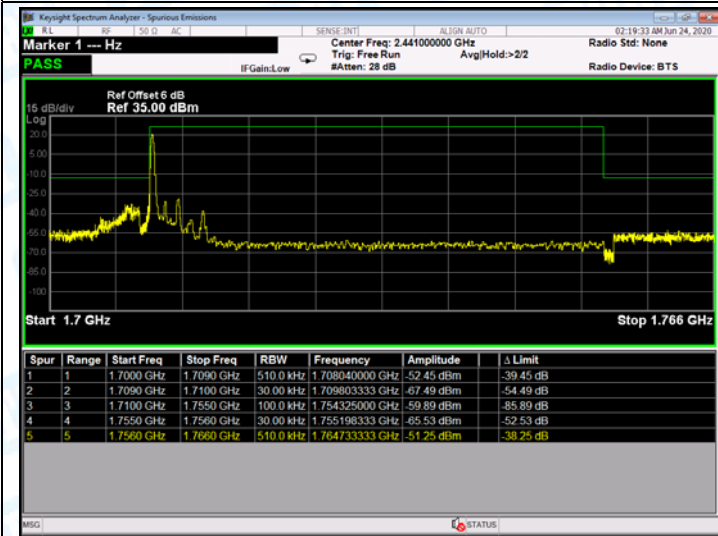

Low Channel

High Channel

LTE BAND 2 (20MHz RB Size 1 & RB Offset 0 QPSK)

LTE BAND 2 (20MHz RB Size 100 & RB Offset 0 QPSK)

Low Channel

High Channel

LTE BAND 2 (20MHz RB Size 1& RB Offset 0 16QAM)

LTE BAND 2 (20MHz RB Size 100& RB Offset 0 16QAM)

Low Channel

High Channel

LTE BAND 4 (1.4MHz RB Size 1& RB Offset 0 QPSK)

LTE BAND 4 (1.4MHz RB Size 6& RB Offset 0 QPSK)

Low Channel

High Channel

LTE BAND 4 (1.4MHz RB Size 1 & RB Offset 0 16QAM)

LTE BAND 4 (1.4MHz RB Size 6 & RB Offset 0 16QAM)

Low Channel

High Channel

LTE BAND 4 (3MHz RB Size 1 & RB Offset 0 QPSK)

LTE BAND 4 (3MHz RB Size 15 & RB Offset 0 QPSK)

Low Channel

High Channel

LTE BAND 4 (3MHz RB Size 1& RB Offset 0 16QAM)

LTE BAND 4 (3MHz RB Size 15& RB Offset 0 16QAM)