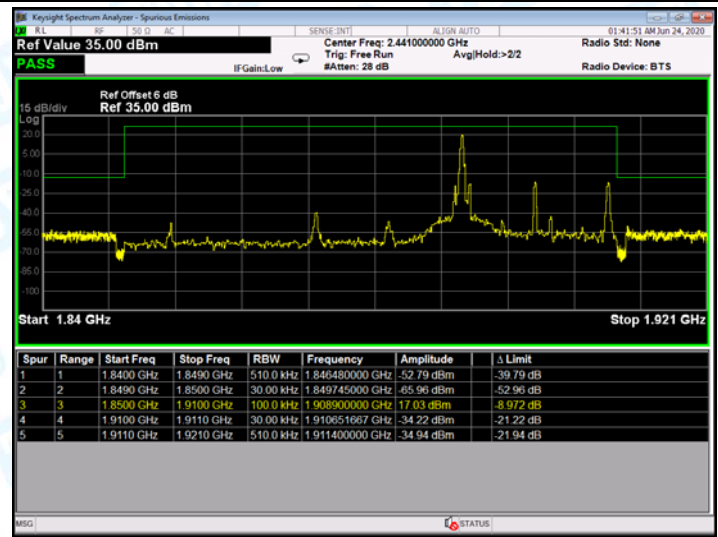

Low Channel

High Channel

LTE BAND 2 (15MHz RB Size 1 & RB Offset 0 QPSK)

LTE BAND 2 (15MHz RB Size 75 & RB Offset 0 QPSK)

Low Channel

High Channel

LTE BAND 2 (15MHz RB Size 1& RB Offset 0 16QAM)

LTE BAND 2 (15MHz RB Size 75& RB Offset 0 16QAM)

Low Channel

High Channel

LTE BAND 2 (20MHz RB Size 1 & RB Offset 0 QPSK)

LTE BAND 2 (20MHz RB Size 100 & RB Offset 0 QPSK)

Low Channel

High Channel

LTE BAND 2 (20MHz RB Size 1& RB Offset 0 16QAM)

LTE BAND 2 (20MHz RB Size 100& RB Offset 0 16QAM)

Low Channel

High Channel

LTE BAND 4 (1.4MHz RB Size 1& RB Offset 0 QPSK)

LTE BAND 4 (1.4MHz RB Size 6& RB Offset 0 QPSK)

Low Channel

High Channel

LTE BAND 4 (1.4MHz RB Size 1 & RB Offset 0 16QAM)

LTE BAND 4 (1.4MHz RB Size 6 & RB Offset 0 16QAM)