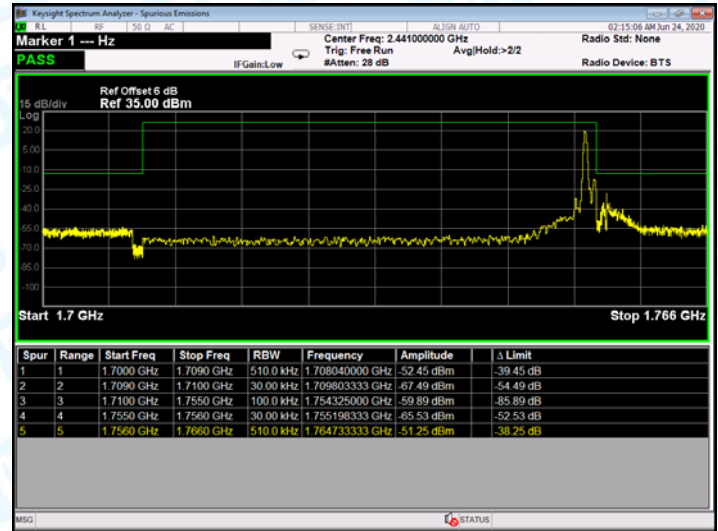

Low Channel

High Channel

LTE BAND 2 (15MHz RB Size 1 & RB Offset 0 QPSK)

LTE BAND 2 (15MHz RB Size 75 & RB Offset 0 QPSK)

Low Channel

High Channel

LTE BAND 2 (15MHz RB Size 1& RB Offset 0 16QAM)

LTE BAND 2 (15MHz RB Size 75& RB Offset 0 16QAM)

Low Channel

High Channel

LTE BAND 2 (20MHz RB Size 1 & RB Offset 0 QPSK)

LTE BAND 2 (20MHz RB Size 100 & RB Offset 0 QPSK)

Low Channel

High Channel

LTE BAND 2 (20MHz RB Size 1& RB Offset 0 16QAM)

LTE BAND 2 (20MHz RB Size 100& RB Offset 0 16QAM)

Low Channel

High Channel

LTE BAND 4 (1.4MHz RB Size 1& RB Offset 0 QPSK)

LTE BAND 4 (1.4MHz RB Size 6& RB Offset 0 QPSK)

Low Channel

High Channel

LTE BAND 4 (1.4MHz RB Size 1 & RB Offset 0 16QAM)

LTE BAND 4 (1.4MHz RB Size 6 & RB Offset 0 16QAM)

Low Channel

High Channel

LTE BAND 4 (3MHz RB Size 1 & RB Offset 0 QPSK)

LTE BAND 4 (3MHz RB Size 15 & RB Offset 0 QPSK)

Low Channel

High Channel

LTE BAND 4 (3MHz RB Size 1& RB Offset 0 16QAM)

LTE BAND 4 (3MHz RB Size 15& RB Offset 0 16QAM)