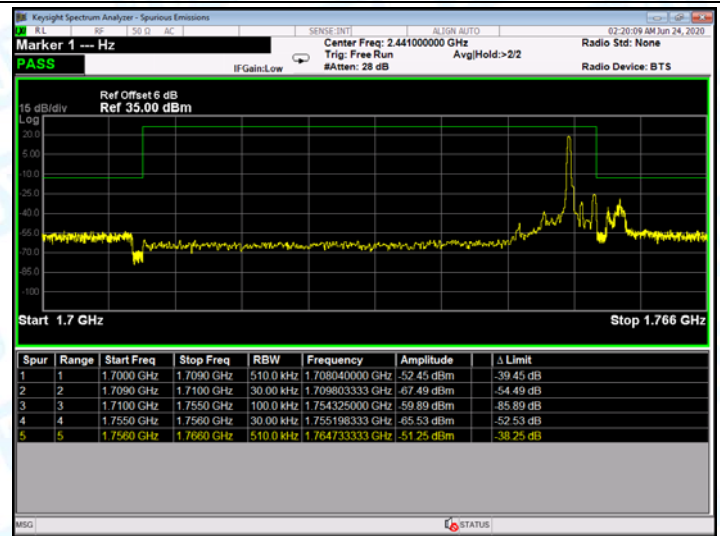

Low Channel

High Channel

LTE BAND 2 (20MHz RB Size 1 & RB Offset 0 QPSK)

LTE BAND 2 (20MHz RB Size 100 & RB Offset 0 QPSK)

Low Channel

High Channel

LTE BAND 2 (20MHz RB Size 1& RB Offset 0 16QAM)

LTE BAND 2 (20MHz RB Size 100& RB Offset 0 16QAM)

Low Channel

High Channel

LTE BAND 4 (1.4MHz RB Size 1& RB Offset 0 QPSK)

LTE BAND 4 (1.4MHz RB Size 6& RB Offset 0 QPSK)

Low Channel

High Channel

LTE BAND 4 (1.4MHz RB Size 1 & RB Offset 0 16QAM)

LTE BAND 4 (1.4MHz RB Size 6 & RB Offset 0 16QAM)

Low Channel

High Channel

LTE BAND 4 (3MHz RB Size 1 & RB Offset 0 QPSK)

LTE BAND 4 (3MHz RB Size 15 & RB Offset 0 QPSK)

Low Channel

High Channel

LTE BAND 4 (3MHz RB Size 1& RB Offset 0 16QAM)

LTE BAND 4 (3MHz RB Size 15& RB Offset 0 16QAM)