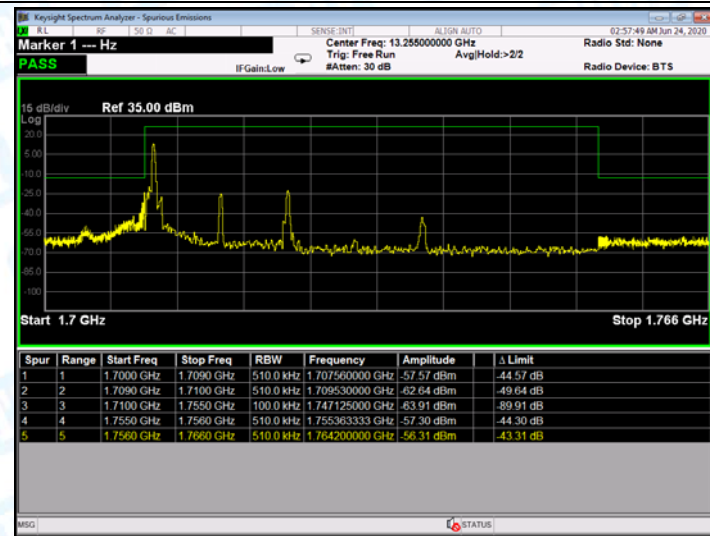

Low Channel

High Channel

LTE BAND 4 (5MHz RB Size 1 & RB Offset 0 QPSK)

LTE BAND 4 (5MHz RB Size 25 & RB Offset 0 QPSK)

Low Channel

High Channel

LTE BAND 4 (5MHz RB Size 1& RB Offset 0 16QAM)

LTE BAND 4 (5MHz RB Size 25& RB Offset 0 16QAM)

Low Channel

High Channel

LTE BAND 4 (10MHz RB Size 1& RB Offset 0 QPSK)

LTE BAND 4 (10MHz RB Size 50& RB Offset 0 QPSK)

Low Channel

High Channel

LTE BAND 4 (10MHz RB Size 1& RB Offset 0 16QAM)

LTE BAND 4 (10MHz RB Size 50& RB Offset 0 16QAM)

Low Channel

High Channel

LTE BAND 4 (15MHz RB Size 1& RB Offset 0 QPSK)

LTE BAND 4 (15MHz RB Size 75& RB Offset 0 QPSK)

Low Channel

High Channel

LTE BAND 4 (15MHz RB Size 1& RB Offset 0 16QAM)

LTE BAND 4 (15MHz RB Size 75& RB Offset 0 16QAM)