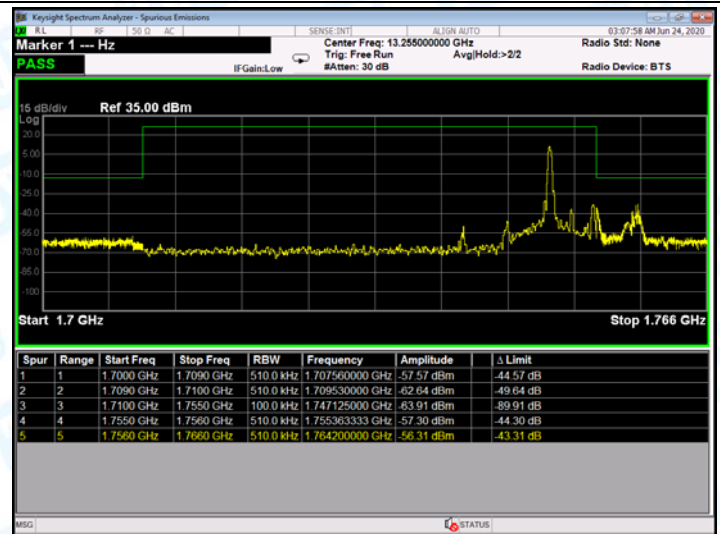

Low Channel

High Channel

LTE BAND 4 (3MHz RB Size 1 & RB Offset 0 QPSK)

LTE BAND 4 (3MHz RB Size 15 & RB Offset 0 QPSK)

Low Channel

High Channel

LTE BAND 4 (3MHz RB Size 1& RB Offset 0 16QAM)

LTE BAND 4 (3MHz RB Size 15& RB Offset 0 16QAM)

Low Channel

High Channel

LTE BAND 4 (5MHz RB Size 1 & RB Offset 0 QPSK)

LTE BAND 4 (5MHz RB Size 25 & RB Offset 0 QPSK)

Low Channel

High Channel

LTE BAND 4 (5MHz RB Size 1& RB Offset 0 16QAM)

LTE BAND 4 (5MHz RB Size 25& RB Offset 0 16QAM)