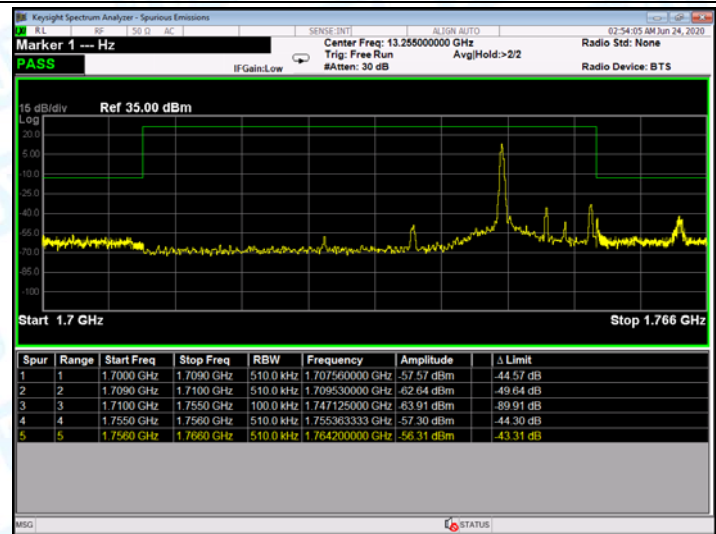

Low Channel

High Channel

LTE BAND 4 (5MHz RB Size 1 & RB Offset 0 QPSK)

LTE BAND 4 (5MHz RB Size 25 & RB Offset 0 QPSK)

Low Channel

High Channel

LTE BAND 4 (5MHz RB Size 1& RB Offset 0 16QAM)

LTE BAND 4 (5MHz RB Size 25& RB Offset 0 16QAM)

Low Channel

High Channel

LTE BAND 4 (10MHz RB Size 1& RB Offset 0 QPSK)

LTE BAND 4 (10MHz RB Size 50& RB Offset 0 QPSK)

Low Channel

High Channel

LTE BAND 4 (10MHz RB Size 1& RB Offset 0 16QAM)

LTE BAND 4 (10MHz RB Size 50& RB Offset 0 16QAM)