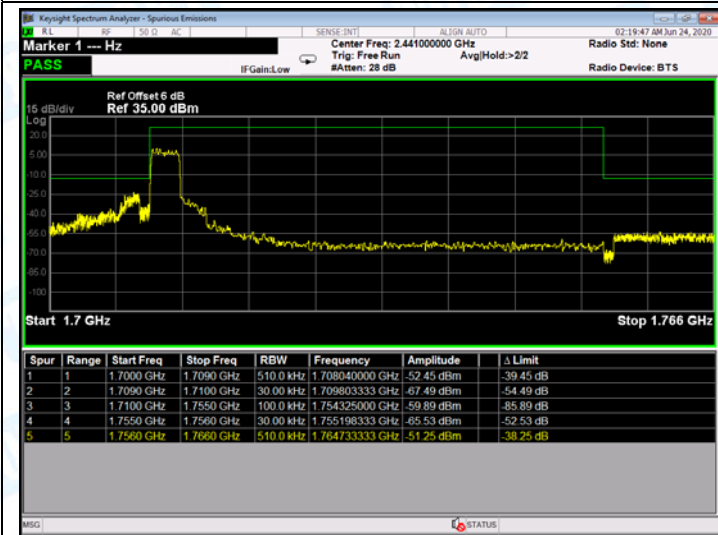

Low Channel

High Channel

LTE BAND 2 (20MHz RB Size 1 & RB Offset 0 QPSK)

LTE BAND 2 (20MHz RB Size 100 & RB Offset 0 QPSK)

Low Channel

High Channel

LTE BAND 2 (20MHz RB Size 1& RB Offset 0 16QAM)

LTE BAND 2 (20MHz RB Size 100& RB Offset 0 16QAM)

Low Channel

High Channel

LTE BAND 4 (1.4MHz RB Size 1& RB Offset 0 QPSK)

LTE BAND 4 (1.4MHz RB Size 6& RB Offset 0 QPSK)

Low Channel

High Channel

LTE BAND 4 (1.4MHz RB Size 1 & RB Offset 0 16QAM)

LTE BAND 4 (1.4MHz RB Size 6 & RB Offset 0 16QAM)

Low Channel

High Channel

LTE BAND 4 (3MHz RB Size 1 & RB Offset 0 QPSK)

LTE BAND 4 (3MHz RB Size 15 & RB Offset 0 QPSK)

Low Channel

High Channel

LTE BAND 4 (3MHz RB Size 1& RB Offset 0 16QAM)

LTE BAND 4 (3MHz RB Size 15& RB Offset 0 16QAM)