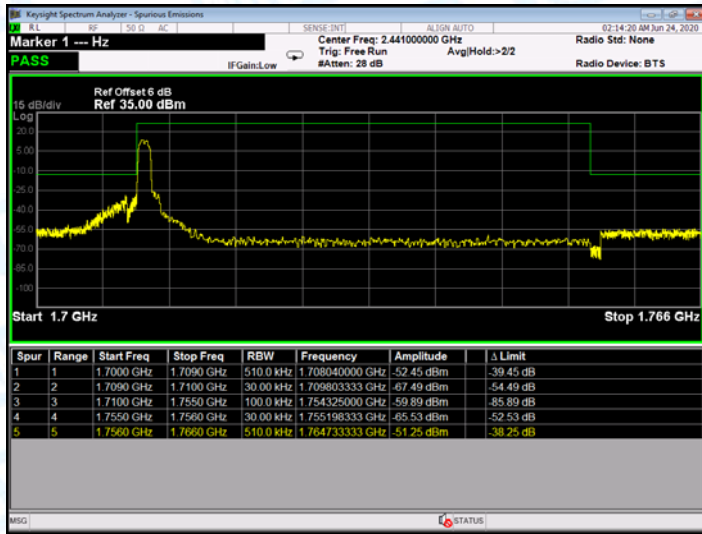

Low Channel

High Channel

LTE BAND 2 (15MHz RB Size 1 & RB Offset 0 QPSK)

LTE BAND 2 (15MHz RB Size 75 & RB Offset 0 QPSK)

Low Channel

High Channel

LTE BAND 2 (15MHz RB Size 1& RB Offset 0 16QAM)

LTE BAND 2 (15MHz RB Size 75& RB Offset 0 16QAM)

Low Channel

High Channel

LTE BAND 2 (20MHz RB Size 1 & RB Offset 0 QPSK)

LTE BAND 2 (20MHz RB Size 100 & RB Offset 0 QPSK)

Low Channel

High Channel

LTE BAND 2 (20MHz RB Size 1& RB Offset 0 16QAM)

LTE BAND 2 (20MHz RB Size 100& RB Offset 0 16QAM)

Low Channel

High Channel

LTE BAND 4 (1.4MHz RB Size 1& RB Offset 0 QPSK)

LTE BAND 4 (1.4MHz RB Size 6& RB Offset 0 QPSK)

Low Channel

High Channel

LTE BAND 4 (1.4MHz RB Size 1 & RB Offset 0 16QAM)

LTE BAND 4 (1.4MHz RB Size 6 & RB Offset 0 16QAM)