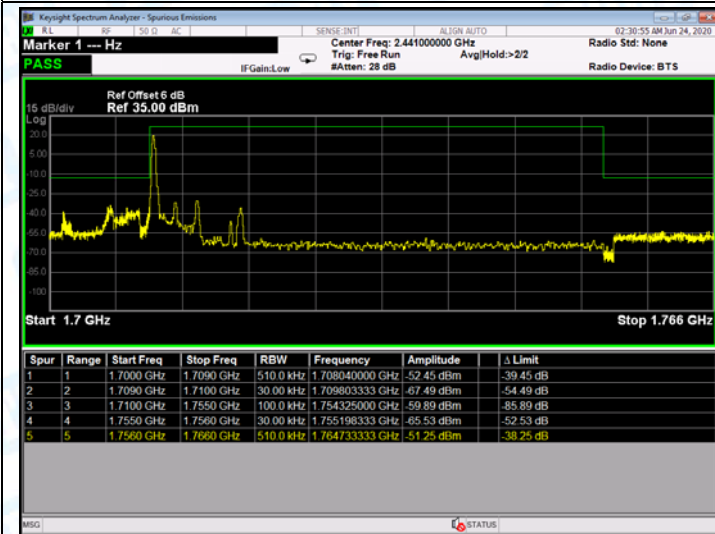

Low Channel

High Channel

LTE BAND 4 (3MHz RB Size 1 & RB Offset 0 QPSK)

LTE BAND 4 (3MHz RB Size 15 & RB Offset 0 QPSK)

Low Channel

High Channel

LTE BAND 4 (3MHz RB Size 1& RB Offset 0 16QAM)

LTE BAND 4 (3MHz RB Size 15& RB Offset 0 16QAM)

Low Channel

High Channel

LTE BAND 4 (5MHz RB Size 1 & RB Offset 0 QPSK)

LTE BAND 4 (5MHz RB Size 25 & RB Offset 0 QPSK)

Low Channel

High Channel

LTE BAND 4 (5MHz RB Size 1& RB Offset 0 16QAM)

LTE BAND 4 (5MHz RB Size 25& RB Offset 0 16QAM)