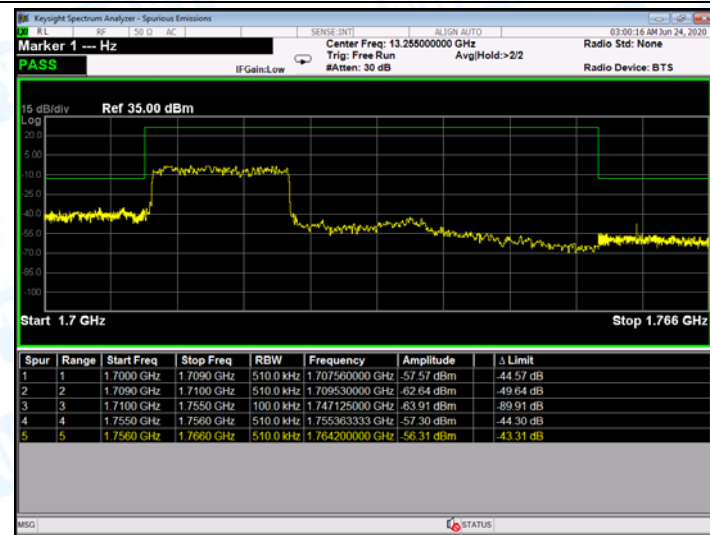

Low Channel

High Channel

LTE BAND 4 (5MHz RB Size 1 & RB Offset 0 QPSK)

LTE BAND 4 (5MHz RB Size 25 & RB Offset 0 QPSK)

Low Channel

High Channel

LTE BAND 4 (5MHz RB Size 1& RB Offset 0 16QAM)

LTE BAND 4 (5MHz RB Size 25& RB Offset 0 16QAM)

Low Channel

High Channel

LTE BAND 4 (10MHz RB Size 1& RB Offset 0 QPSK)

LTE BAND 4 (10MHz RB Size 50& RB Offset 0 QPSK)

Low Channel

High Channel

LTE BAND 4 (10MHz RB Size 1& RB Offset 0 16QAM)

LTE BAND 4 (10MHz RB Size 50& RB Offset 0 16QAM)

Low Channel

High Channel

LTE BAND 4 (15MHz RB Size 1& RB Offset 0 QPSK)

LTE BAND 4 (15MHz RB Size 75& RB Offset 0 QPSK)

Low Channel

High Channel

LTE BAND 4 (15MHz RB Size 1& RB Offset 0 16QAM)

LTE BAND 4 (15MHz RB Size 75& RB Offset 0 16QAM)