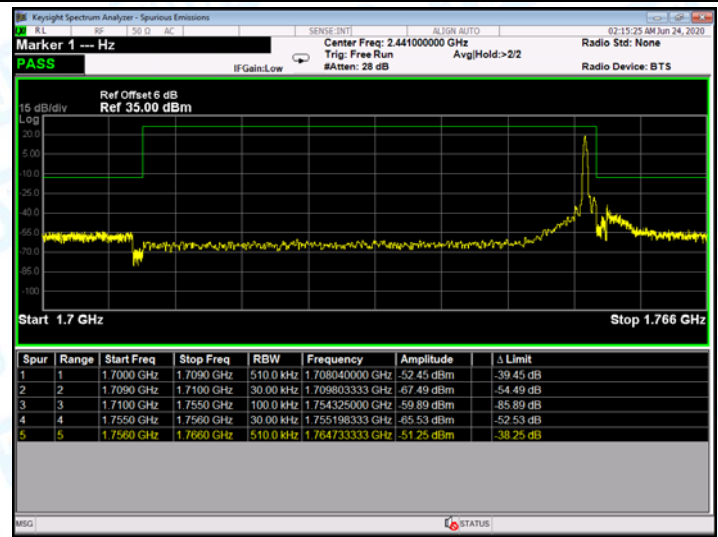

Low Channel

High Channel

LTE BAND 2 (20MHz RB Size 1 & RB Offset 0 QPSK)

LTE BAND 2 (20MHz RB Size 100 & RB Offset 0 QPSK)

Low Channel

High Channel

LTE BAND 2 (20MHz RB Size 1& RB Offset 0 16QAM)

LTE BAND 2 (20MHz RB Size 100& RB Offset 0 16QAM)

Low Channel

High Channel

LTE BAND 4 (1.4MHz RB Size 1& RB Offset 0 QPSK)

LTE BAND 4 (1.4MHz RB Size 6& RB Offset 0 QPSK)

Low Channel

High Channel

LTE BAND 4 (1.4MHz RB Size 1 & RB Offset 0 16QAM)

LTE BAND 4 (1.4MHz RB Size 6 & RB Offset 0 16QAM)

Low Channel

High Channel

LTE BAND 4 (3MHz RB Size 1 & RB Offset 0 QPSK)

LTE BAND 4 (3MHz RB Size 15 & RB Offset 0 QPSK)

Low Channel

High Channel

LTE BAND 4 (3MHz RB Size 1& RB Offset 0 16QAM)

LTE BAND 4 (3MHz RB Size 15& RB Offset 0 16QAM)