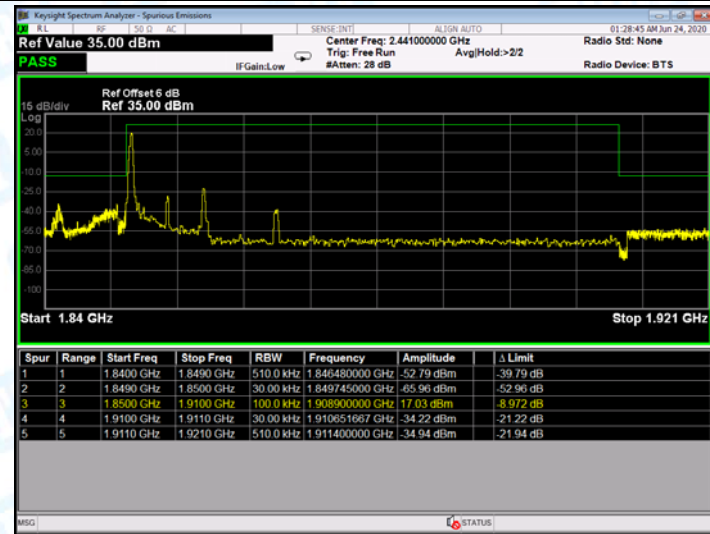

Low Channel

High Channel

LTE BAND 2 (10MHz RB Size 1& RB Offset 0 QPSK)

LTE BAND 2 (10MHz RB Size 50& RB Offset 0 QPSK)

Low Channel

High Channel

LTE BAND 2 (10MHz RB Size 1& RB Offset 0 16QAM)

LTE BAND 2 (10MHz RB Size 50& RB Offset 0 16QAM)

Low Channel

High Channel

LTE BAND 2 (15MHz RB Size 1 & RB Offset 0 QPSK)

LTE BAND 2 (15MHz RB Size 75 & RB Offset 0 QPSK)

Low Channel

High Channel

LTE BAND 2 (15MHz RB Size 1& RB Offset 0 16QAM)

LTE BAND 2 (15MHz RB Size 75& RB Offset 0 16QAM)

Low Channel

High Channel

LTE BAND 2 (20MHz RB Size 1 & RB Offset 0 QPSK)

LTE BAND 2 (20MHz RB Size 100 & RB Offset 0 QPSK)

Low Channel

High Channel

LTE BAND 2 (20MHz RB Size 1& RB Offset 0 16QAM)

LTE BAND 2 (20MHz RB Size 100& RB Offset 0 16QAM)