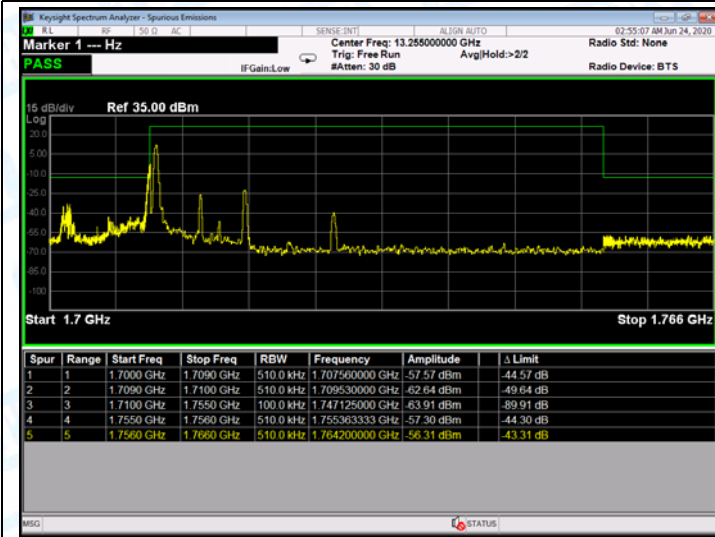

Low Channel

High Channel

LTE BAND 4 (10MHz RB Size 1& RB Offset 0 QPSK)

LTE BAND 4 (10MHz RB Size 50& RB Offset 0 QPSK)

Low Channel

High Channel

LTE BAND 4 (10MHz RB Size 1& RB Offset 0 16QAM)

LTE BAND 4 (10MHz RB Size 50& RB Offset 0 16QAM)

Low Channel

High Channel

LTE BAND 4 (15MHz RB Size 1& RB Offset 0 QPSK)

LTE BAND 4 (15MHz RB Size 75& RB Offset 0 QPSK)

Low Channel

High Channel

LTE BAND 4 (15MHz RB Size 1& RB Offset 0 16QAM)

LTE BAND 4 (15MHz RB Size 75& RB Offset 0 16QAM)