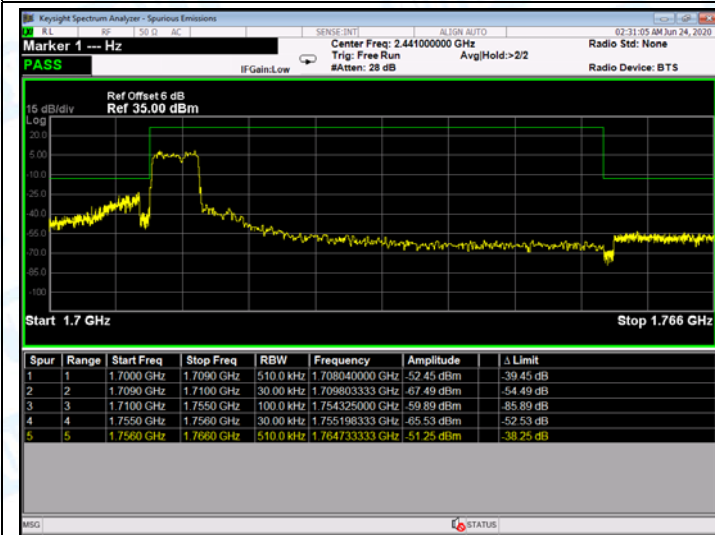

Low Channel

High Channel

LTE BAND 4 (1.4MHz RB Size 1& RB Offset 0 QPSK)

LTE BAND 4 (1.4MHz RB Size 6& RB Offset 0 QPSK)

Low Channel

High Channel

LTE BAND 4 (1.4MHz RB Size 1 & RB Offset 0 16QAM)

LTE BAND 4 (1.4MHz RB Size 6 & RB Offset 0 16QAM)

Low Channel

High Channel

LTE BAND 4 (3MHz RB Size 1 & RB Offset 0 QPSK)

LTE BAND 4 (3MHz RB Size 15 & RB Offset 0 QPSK)

Low Channel

High Channel

LTE BAND 4 (3MHz RB Size 1& RB Offset 0 16QAM)

LTE BAND 4 (3MHz RB Size 15& RB Offset 0 16QAM)

Low Channel

High Channel

LTE BAND 4 (5MHz RB Size 1 & RB Offset 0 QPSK)

LTE BAND 4 (5MHz RB Size 25 & RB Offset 0 QPSK)

Low Channel

High Channel

LTE BAND 4 (5MHz RB Size 1& RB Offset 0 16QAM)

LTE BAND 4 (5MHz RB Size 25& RB Offset 0 16QAM)