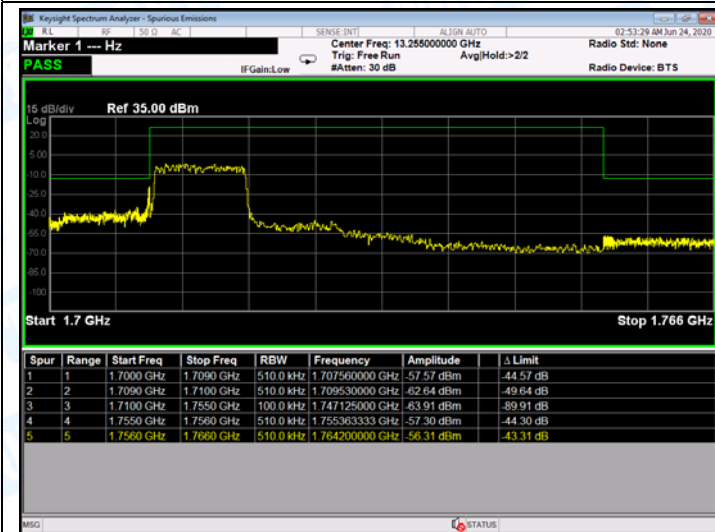

Low Channel

High Channel

LTE BAND 4 (3MHz RB Size 1 & RB Offset 0 QPSK)

LTE BAND 4 (3MHz RB Size 15 & RB Offset 0 QPSK)

Low Channel

High Channel

LTE BAND 4 (3MHz RB Size 1& RB Offset 0 16QAM)

LTE BAND 4 (3MHz RB Size 15& RB Offset 0 16QAM)

Low Channel

High Channel

LTE BAND 4 (5MHz RB Size 1 & RB Offset 0 QPSK)

LTE BAND 4 (5MHz RB Size 25 & RB Offset 0 QPSK)

Low Channel

High Channel

LTE BAND 4 (5MHz RB Size 1& RB Offset 0 16QAM)

LTE BAND 4 (5MHz RB Size 25& RB Offset 0 16QAM)

Low Channel

High Channel

LTE BAND 4 (10MHz RB Size 1& RB Offset 0 QPSK)

LTE BAND 4 (10MHz RB Size 50& RB Offset 0 QPSK)

Low Channel

High Channel

LTE BAND 4 (10MHz RB Size 1& RB Offset 0 16QAM)

LTE BAND 4 (10MHz RB Size 50& RB Offset 0 16QAM)