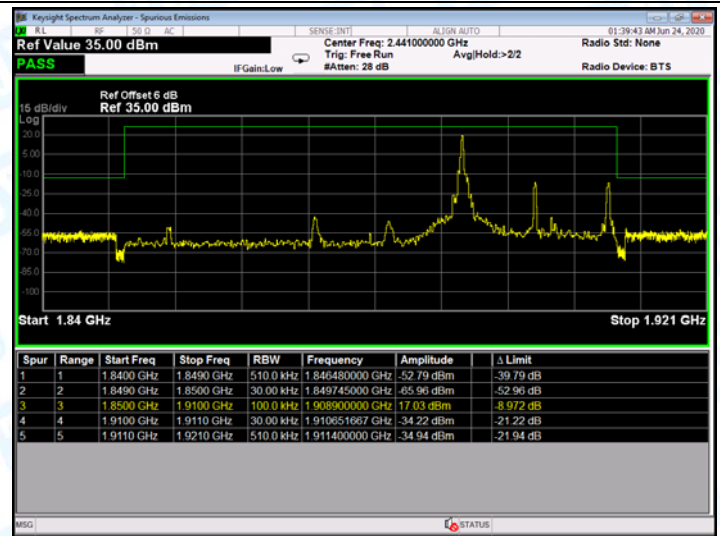

Low Channel

High Channel

LTE BAND 2 (10MHz RB Size 1& RB Offset 0 QPSK)

LTE BAND 2 (10MHz RB Size 50& RB Offset 0 QPSK)

Low Channel

High Channel

LTE BAND 2 (10MHz RB Size 1& RB Offset 0 16QAM)

LTE BAND 2 (10MHz RB Size 50& RB Offset 0 16QAM)

Low Channel

High Channel

LTE BAND 2 (15MHz RB Size 1 & RB Offset 0 QPSK)

LTE BAND 2 (15MHz RB Size 75 & RB Offset 0 QPSK)

Low Channel

High Channel

LTE BAND 2 (15MHz RB Size 1& RB Offset 0 16QAM)

LTE BAND 2 (15MHz RB Size 75& RB Offset 0 16QAM)

Low Channel

High Channel

LTE BAND 2 (20MHz RB Size 1 & RB Offset 0 QPSK)

LTE BAND 2 (20MHz RB Size 100 & RB Offset 0 QPSK)

Low Channel

High Channel

LTE BAND 2 (20MHz RB Size 1& RB Offset 0 16QAM)

LTE BAND 2 (20MHz RB Size 100& RB Offset 0 16QAM)