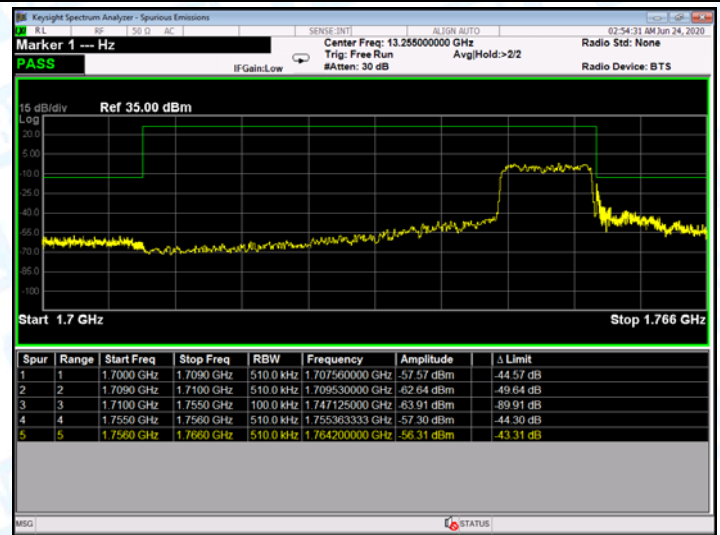

Low Channel

High Channel

LTE BAND 4 (5MHz RB Size 1 & RB Offset 0 QPSK)

LTE BAND 4 (5MHz RB Size 25 & RB Offset 0 QPSK)

Low Channel

High Channel

LTE BAND 4 (5MHz RB Size 1& RB Offset 0 16QAM)

LTE BAND 4 (5MHz RB Size 25& RB Offset 0 16QAM)

Low Channel

High Channel

LTE BAND 4 (10MHz RB Size 1& RB Offset 0 QPSK)

LTE BAND 4 (10MHz RB Size 50& RB Offset 0 QPSK)

Low Channel

High Channel

LTE BAND 4 (10MHz RB Size 1& RB Offset 0 16QAM)

LTE BAND 4 (10MHz RB Size 50& RB Offset 0 16QAM)

Low Channel

High Channel

LTE BAND 4 (15MHz RB Size 1& RB Offset 0 QPSK)

LTE BAND 4 (15MHz RB Size 75& RB Offset 0 QPSK)

Low Channel

High Channel

LTE BAND 4 (15MHz RB Size 1& RB Offset 0 16QAM)

LTE BAND 4 (15MHz RB Size 75& RB Offset 0 16QAM)