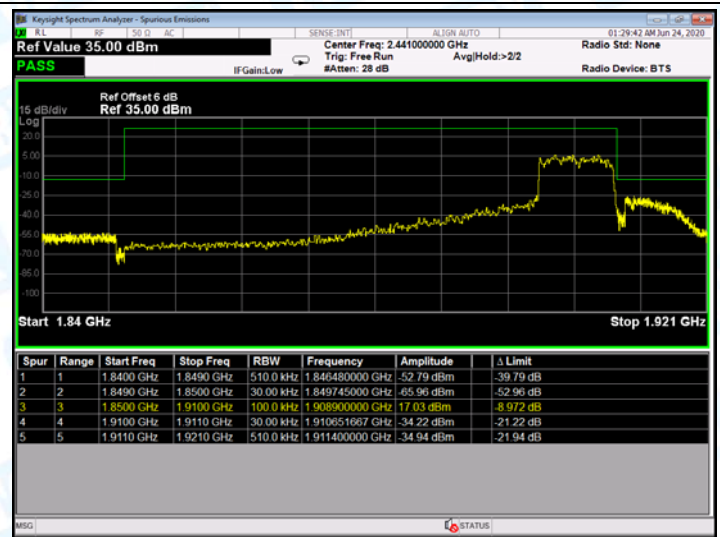

Low Channel

High Channel

LTE BAND 2 (10MHz RB Size 1& RB Offset 0 QPSK)

LTE BAND 2 (10MHz RB Size 50& RB Offset 0 QPSK)

Low Channel

High Channel

LTE BAND 2 (10MHz RB Size 1& RB Offset 0 16QAM)

LTE BAND 2 (10MHz RB Size 50& RB Offset 0 16QAM)

Low Channel

High Channel

LTE BAND 2 (15MHz RB Size 1 & RB Offset 0 QPSK)

LTE BAND 2 (15MHz RB Size 75 & RB Offset 0 QPSK)

Low Channel

High Channel

LTE BAND 2 (15MHz RB Size 1& RB Offset 0 16QAM)

LTE BAND 2 (15MHz RB Size 75& RB Offset 0 16QAM)

Low Channel

High Channel

LTE BAND 2 (20MHz RB Size 1 & RB Offset 0 QPSK)

LTE BAND 2 (20MHz RB Size 100 & RB Offset 0 QPSK)

Low Channel

High Channel

LTE BAND 2 (20MHz RB Size 1& RB Offset 0 16QAM)

LTE BAND 2 (20MHz RB Size 100& RB Offset 0 16QAM)