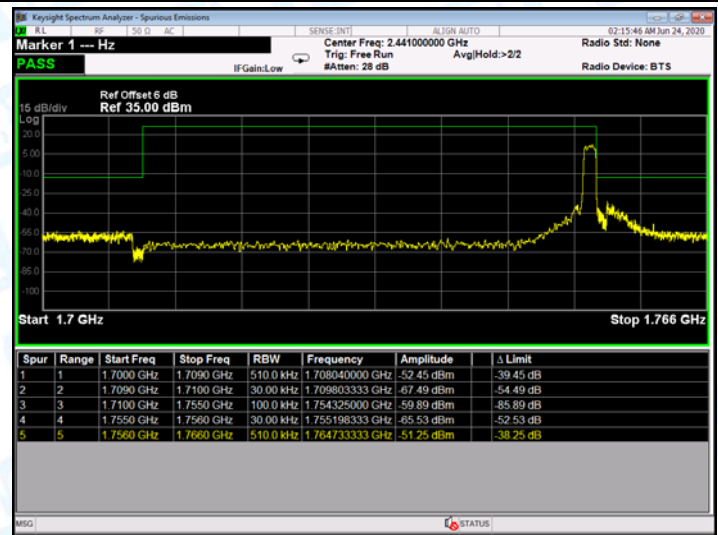

Low Channel

High Channel

LTE BAND 2 (20MHz RB Size 1 & RB Offset 0 QPSK)

LTE BAND 2 (20MHz RB Size 100 & RB Offset 0 QPSK)

Low Channel

High Channel

LTE BAND 2 (20MHz RB Size 1& RB Offset 0 16QAM)

LTE BAND 2 (20MHz RB Size 100& RB Offset 0 16QAM)

Low Channel

High Channel

LTE BAND 4 (1.4MHz RB Size 1& RB Offset 0 QPSK)

LTE BAND 4 (1.4MHz RB Size 6& RB Offset 0 QPSK)

Low Channel

High Channel

LTE BAND 4 (1.4MHz RB Size 1 & RB Offset 0 16QAM)

LTE BAND 4 (1.4MHz RB Size 6 & RB Offset 0 16QAM)

Low Channel

High Channel

LTE BAND 4 (3MHz RB Size 1 & RB Offset 0 QPSK)

LTE BAND 4 (3MHz RB Size 15 & RB Offset 0 QPSK)

Low Channel

High Channel

LTE BAND 4 (3MHz RB Size 1& RB Offset 0 16QAM)

LTE BAND 4 (3MHz RB Size 15& RB Offset 0 16QAM)