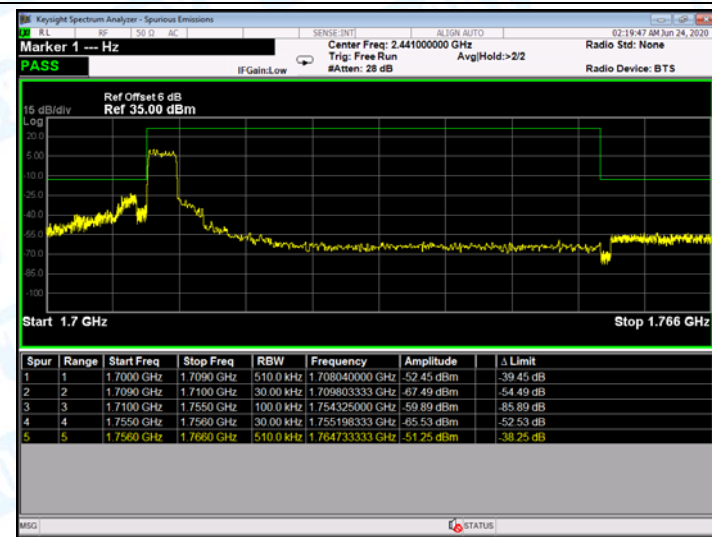

Low Channel

High Channel

LTE BAND 4 (1.4MHz RB Size 1& RB Offset 0 QPSK)

LTE BAND 4 (1.4MHz RB Size 6& RB Offset 0 QPSK)

Low Channel

High Channel

LTE BAND 4 (1.4MHz RB Size 1 & RB Offset 0 16QAM)

LTE BAND 4 (1.4MHz RB Size 6 & RB Offset 0 16QAM)

Low Channel

High Channel

LTE BAND 4 (3MHz RB Size 1 & RB Offset 0 QPSK)

LTE BAND 4 (3MHz RB Size 15 & RB Offset 0 QPSK)

Low Channel

High Channel

LTE BAND 4 (3MHz RB Size 1& RB Offset 0 16QAM)

LTE BAND 4 (3MHz RB Size 15& RB Offset 0 16QAM)

Low Channel

High Channel

LTE BAND 4 (5MHz RB Size 1 & RB Offset 0 QPSK)

LTE BAND 4 (5MHz RB Size 25 & RB Offset 0 QPSK)

Low Channel

High Channel

LTE BAND 4 (5MHz RB Size 1& RB Offset 0 16QAM)

LTE BAND 4 (5MHz RB Size 25& RB Offset 0 16QAM)