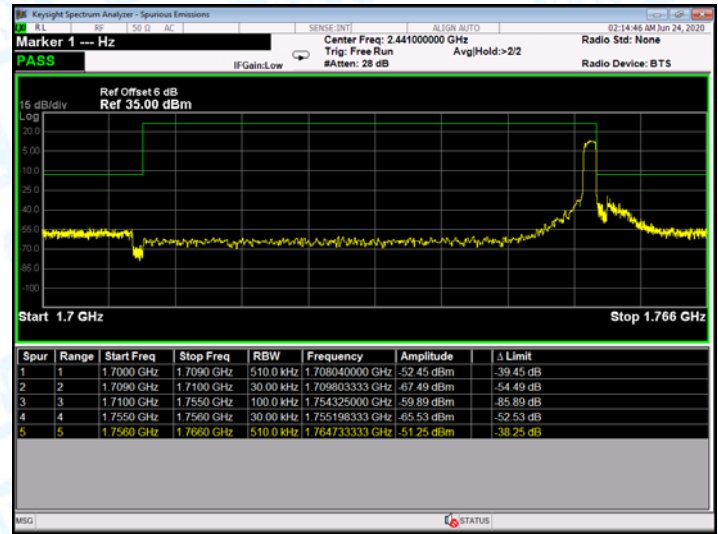

Low Channel

High Channel

LTE BAND 2 (15MHz RB Size 1 & RB Offset 0 QPSK)

LTE BAND 2 (15MHz RB Size 75 & RB Offset 0 QPSK)

Low Channel

High Channel

LTE BAND 2 (15MHz RB Size 1& RB Offset 0 16QAM)

LTE BAND 2 (15MHz RB Size 75& RB Offset 0 16QAM)

Low Channel

High Channel

LTE BAND 2 (20MHz RB Size 1 & RB Offset 0 QPSK)

LTE BAND 2 (20MHz RB Size 100 & RB Offset 0 QPSK)

Low Channel

High Channel

LTE BAND 2 (20MHz RB Size 1& RB Offset 0 16QAM)

LTE BAND 2 (20MHz RB Size 100& RB Offset 0 16QAM)

Low Channel

High Channel

LTE BAND 4 (1.4MHz RB Size 1& RB Offset 0 QPSK)

LTE BAND 4 (1.4MHz RB Size 6& RB Offset 0 QPSK)

Low Channel

High Channel

LTE BAND 4 (1.4MHz RB Size 1 & RB Offset 0 16QAM)

LTE BAND 4 (1.4MHz RB Size 6 & RB Offset 0 16QAM)