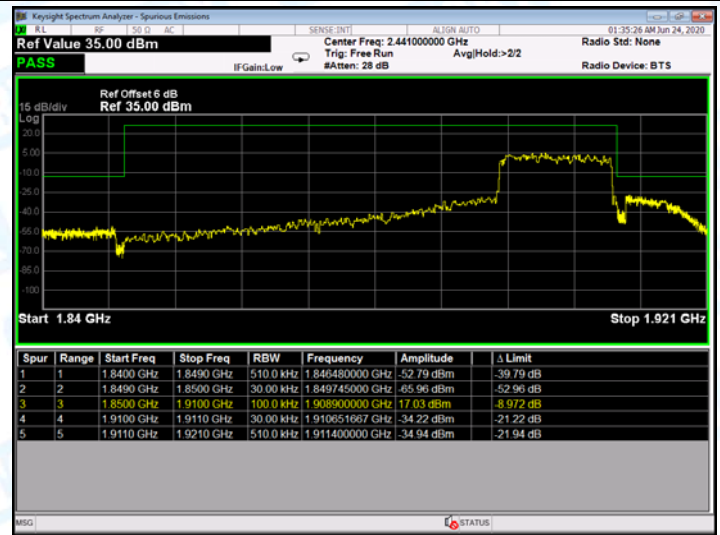

Low Channel

High Channel

LTE BAND 2 (10MHz RB Size 1& RB Offset 0 QPSK)

LTE BAND 2 (10MHz RB Size 50& RB Offset 0 QPSK)

Low Channel

High Channel

LTE BAND 2 (10MHz RB Size 1& RB Offset 0 16QAM)

LTE BAND 2 (10MHz RB Size 50& RB Offset 0 16QAM)

Low Channel

High Channel

LTE BAND 2 (15MHz RB Size 1 & RB Offset 0 QPSK)

LTE BAND 2 (15MHz RB Size 75 & RB Offset 0 QPSK)

Low Channel

High Channel

LTE BAND 2 (15MHz RB Size 1& RB Offset 0 16QAM)

LTE BAND 2 (15MHz RB Size 75& RB Offset 0 16QAM)

Low Channel

High Channel

LTE BAND 2 (20MHz RB Size 1 & RB Offset 0 QPSK)

LTE BAND 2 (20MHz RB Size 100 & RB Offset 0 QPSK)

Low Channel

High Channel

LTE BAND 2 (20MHz RB Size 1& RB Offset 0 16QAM)

LTE BAND 2 (20MHz RB Size 100& RB Offset 0 16QAM)