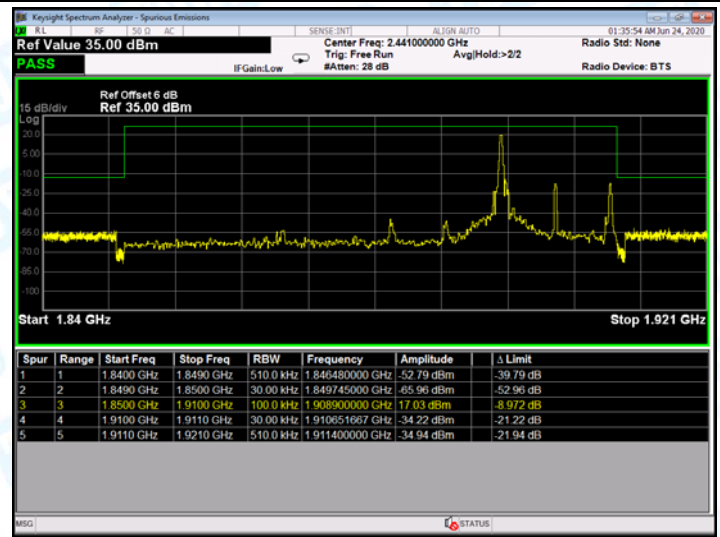

Low Channel

High Channel

LTE BAND 2 (10MHz RB Size 1& RB Offset 0 QPSK)

LTE BAND 2 (10MHz RB Size 50& RB Offset 0 QPSK)

Low Channel

High Channel

LTE BAND 2 (10MHz RB Size 1& RB Offset 0 16QAM)

LTE BAND 2 (10MHz RB Size 50& RB Offset 0 16QAM)

Low Channel

High Channel

LTE BAND 2 (15MHz RB Size 1 & RB Offset 0 QPSK)

LTE BAND 2 (15MHz RB Size 75 & RB Offset 0 QPSK)

Low Channel

High Channel

LTE BAND 2 (15MHz RB Size 1& RB Offset 0 16QAM)

LTE BAND 2 (15MHz RB Size 75& RB Offset 0 16QAM)

Low Channel

High Channel

LTE BAND 2 (20MHz RB Size 1 & RB Offset 0 QPSK)

LTE BAND 2 (20MHz RB Size 100 & RB Offset 0 QPSK)

Low Channel

High Channel

LTE BAND 2 (20MHz RB Size 1& RB Offset 0 16QAM)

LTE BAND 2 (20MHz RB Size 100& RB Offset 0 16QAM)