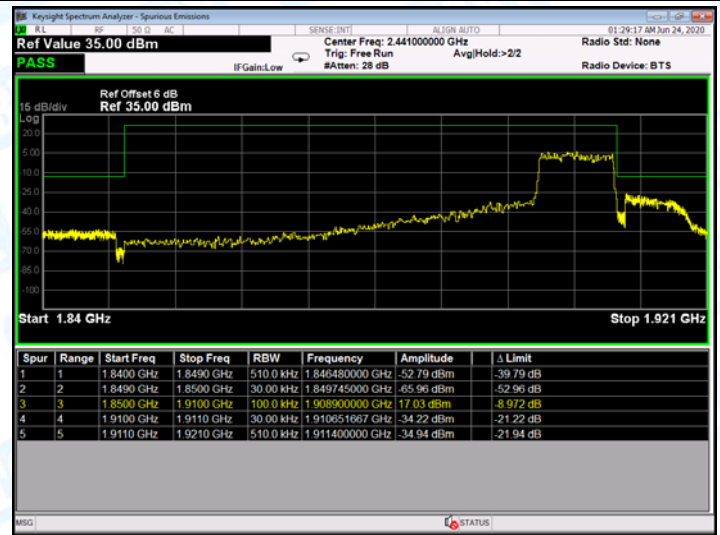

Low Channel

High Channel

LTE BAND 2 (10MHz RB Size 1& RB Offset 0 QPSK)

LTE BAND 2 (10MHz RB Size 50& RB Offset 0 QPSK)

Low Channel

High Channel

LTE BAND 2 (10MHz RB Size 1& RB Offset 0 16QAM)

LTE BAND 2 (10MHz RB Size 50& RB Offset 0 16QAM)

Low Channel

High Channel

LTE BAND 2 (15MHz RB Size 1 & RB Offset 0 QPSK)

LTE BAND 2 (15MHz RB Size 75 & RB Offset 0 QPSK)

Low Channel

High Channel

LTE BAND 2 (15MHz RB Size 1& RB Offset 0 16QAM)

LTE BAND 2 (15MHz RB Size 75& RB Offset 0 16QAM)

Low Channel

High Channel

LTE BAND 2 (20MHz RB Size 1 & RB Offset 0 QPSK)

LTE BAND 2 (20MHz RB Size 100 & RB Offset 0 QPSK)

Low Channel

High Channel

LTE BAND 2 (20MHz RB Size 1& RB Offset 0 16QAM)

LTE BAND 2 (20MHz RB Size 100& RB Offset 0 16QAM)