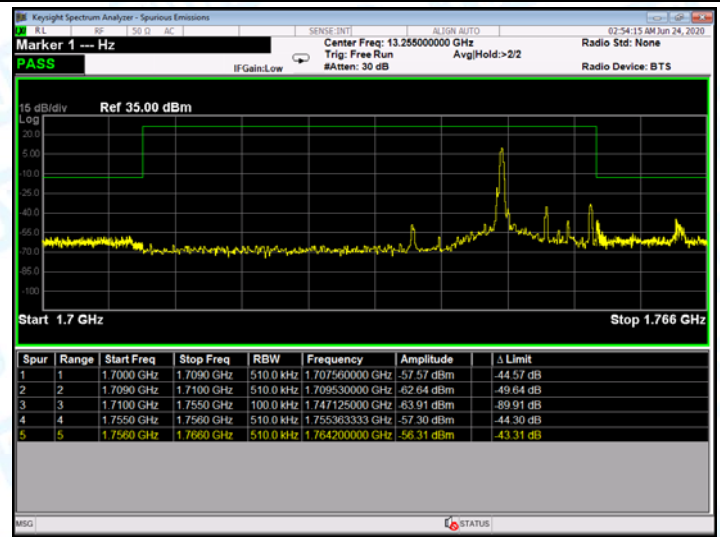

Low Channel

High Channel

LTE BAND 4 (10MHz RB Size 1& RB Offset 0 QPSK)

LTE BAND 4 (10MHz RB Size 50& RB Offset 0 QPSK)

Low Channel

High Channel

LTE BAND 4 (10MHz RB Size 1& RB Offset 0 16QAM)

LTE BAND 4 (10MHz RB Size 50& RB Offset 0 16QAM)

Low Channel

High Channel

LTE BAND 4 (15MHz RB Size 1& RB Offset 0 QPSK)

LTE BAND 4 (15MHz RB Size 75& RB Offset 0 QPSK)

Low Channel

High Channel

LTE BAND 4 (15MHz RB Size 1& RB Offset 0 16QAM)

LTE BAND 4 (15MHz RB Size 75& RB Offset 0 16QAM)