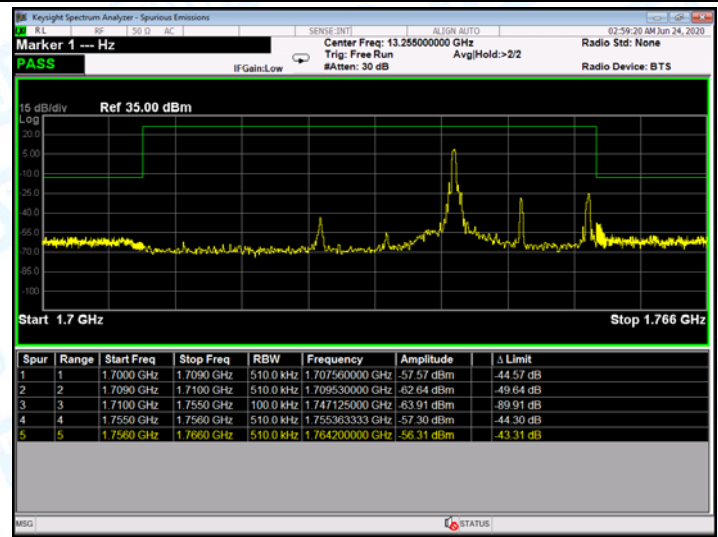

Low Channel

High Channel

LTE BAND 4 (10MHz RB Size 1& RB Offset 0 QPSK)

LTE BAND 4 (10MHz RB Size 50& RB Offset 0 QPSK)

Low Channel

High Channel

LTE BAND 4 (10MHz RB Size 1& RB Offset 0 16QAM)

LTE BAND 4 (10MHz RB Size 50& RB Offset 0 16QAM)

Low Channel

High Channel

LTE BAND 4 (15MHz RB Size 1& RB Offset 0 QPSK)

LTE BAND 4 (15MHz RB Size 75& RB Offset 0 QPSK)

Low Channel

High Channel

LTE BAND 4 (15MHz RB Size 1& RB Offset 0 16QAM)

LTE BAND 4 (15MHz RB Size 75& RB Offset 0 16QAM)