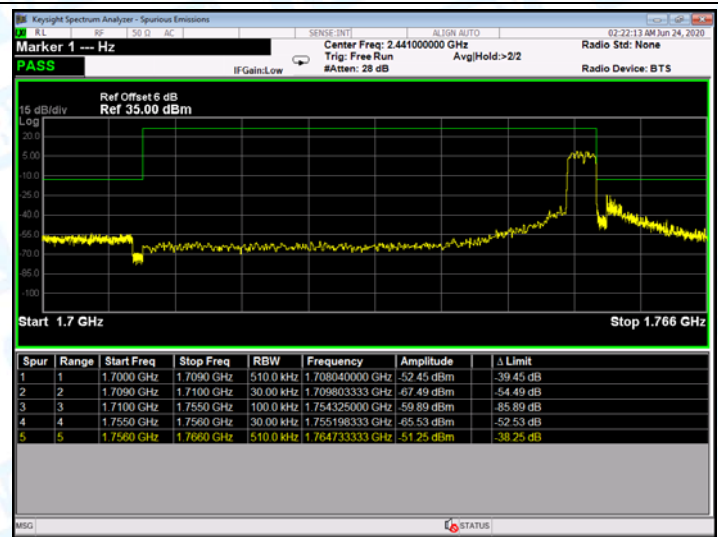

Low Channel

High Channel

LTE BAND 4 (1.4MHz RB Size 1& RB Offset 0 QPSK)

LTE BAND 4 (1.4MHz RB Size 6& RB Offset 0 QPSK)

Low Channel

High Channel

LTE BAND 4 (1.4MHz RB Size 1 & RB Offset 0 16QAM)

LTE BAND 4 (1.4MHz RB Size 6 & RB Offset 0 16QAM)

Low Channel

High Channel

LTE BAND 4 (3MHz RB Size 1 & RB Offset 0 QPSK)

LTE BAND 4 (3MHz RB Size 15 & RB Offset 0 QPSK)

Low Channel

High Channel

LTE BAND 4 (3MHz RB Size 1& RB Offset 0 16QAM)

LTE BAND 4 (3MHz RB Size 15& RB Offset 0 16QAM)

Low Channel

High Channel

LTE BAND 4 (5MHz RB Size 1 & RB Offset 0 QPSK)

LTE BAND 4 (5MHz RB Size 25 & RB Offset 0 QPSK)

Low Channel

High Channel

LTE BAND 4 (5MHz RB Size 1& RB Offset 0 16QAM)

LTE BAND 4 (5MHz RB Size 25& RB Offset 0 16QAM)