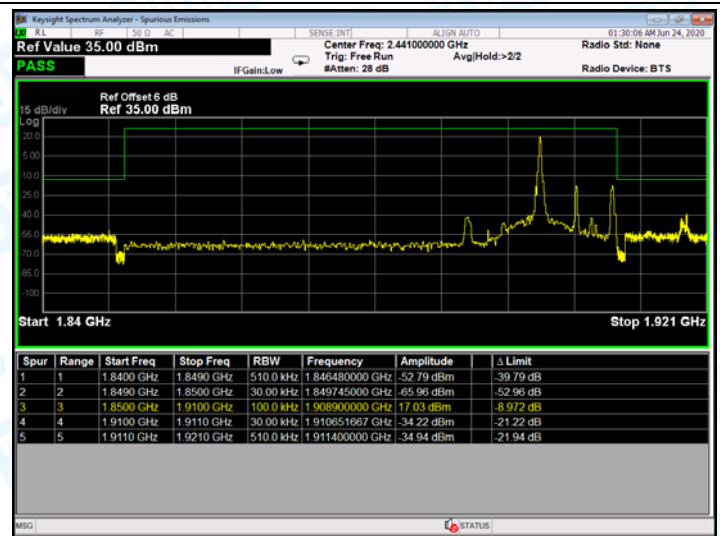

Low Channel

High Channel

LTE BAND 2 (10MHz RB Size 1& RB Offset 0 QPSK)

LTE BAND 2 (10MHz RB Size 50& RB Offset 0 QPSK)

Low Channel

High Channel

LTE BAND 2 (10MHz RB Size 1& RB Offset 0 16QAM)

LTE BAND 2 (10MHz RB Size 50& RB Offset 0 16QAM)

Low Channel

High Channel

LTE BAND 2 (15MHz RB Size 1 & RB Offset 0 QPSK)

LTE BAND 2 (15MHz RB Size 75 & RB Offset 0 QPSK)

Low Channel

High Channel

LTE BAND 2 (15MHz RB Size 1& RB Offset 0 16QAM)

LTE BAND 2 (15MHz RB Size 75& RB Offset 0 16QAM)

Low Channel

High Channel

LTE BAND 2 (20MHz RB Size 1 & RB Offset 0 QPSK)

LTE BAND 2 (20MHz RB Size 100 & RB Offset 0 QPSK)

Low Channel

High Channel

LTE BAND 2 (20MHz RB Size 1& RB Offset 0 16QAM)

LTE BAND 2 (20MHz RB Size 100& RB Offset 0 16QAM)