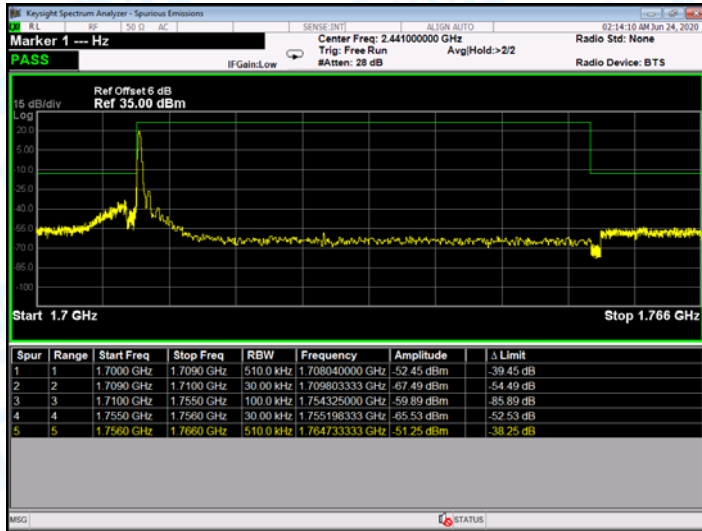

Low Channel

High Channel

LTE BAND 2 (15MHz RB Size 1 & RB Offset 0 QPSK)

LTE BAND 2 (15MHz RB Size 75 & RB Offset 0 QPSK)

Low Channel

High Channel

LTE BAND 2 (15MHz RB Size 1& RB Offset 0 16QAM)

LTE BAND 2 (15MHz RB Size 75& RB Offset 0 16QAM)

Low Channel

High Channel

LTE BAND 2 (20MHz RB Size 1 & RB Offset 0 QPSK)

LTE BAND 2 (20MHz RB Size 100 & RB Offset 0 QPSK)

Low Channel

High Channel

LTE BAND 2 (20MHz RB Size 1& RB Offset 0 16QAM)

LTE BAND 2 (20MHz RB Size 100& RB Offset 0 16QAM)

Low Channel

High Channel

LTE BAND 4 (1.4MHz RB Size 1& RB Offset 0 QPSK)

LTE BAND 4 (1.4MHz RB Size 6& RB Offset 0 QPSK)

Low Channel

High Channel

LTE BAND 4 (1.4MHz RB Size 1 & RB Offset 0 16QAM)

LTE BAND 4 (1.4MHz RB Size 6 & RB Offset 0 16QAM)