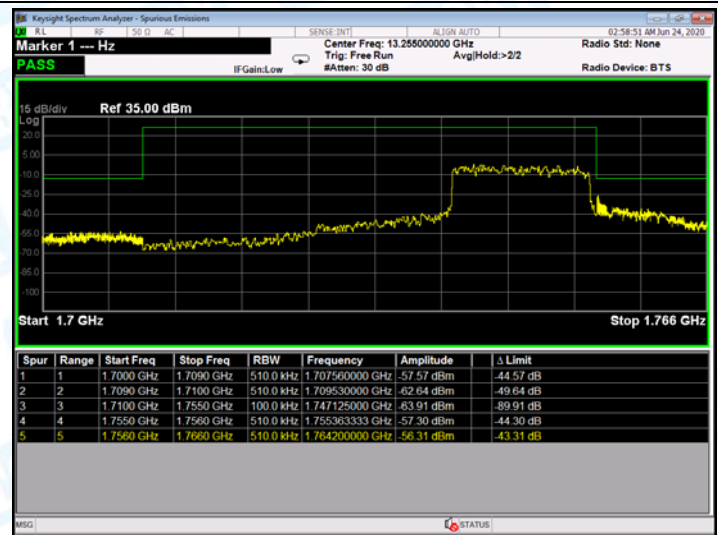

Low Channel

High Channel

LTE BAND 4 (5MHz RB Size 1 & RB Offset 0 QPSK)

LTE BAND 4 (5MHz RB Size 25 & RB Offset 0 QPSK)

Low Channel

High Channel

LTE BAND 4 (5MHz RB Size 1& RB Offset 0 16QAM)

LTE BAND 4 (5MHz RB Size 25& RB Offset 0 16QAM)

Low Channel

High Channel

LTE BAND 4 (10MHz RB Size 1& RB Offset 0 QPSK)

LTE BAND 4 (10MHz RB Size 50& RB Offset 0 QPSK)

Low Channel

High Channel

LTE BAND 4 (10MHz RB Size 1& RB Offset 0 16QAM)

LTE BAND 4 (10MHz RB Size 50& RB Offset 0 16QAM)

Low Channel

High Channel

LTE BAND 4 (15MHz RB Size 1& RB Offset 0 QPSK)

LTE BAND 4 (15MHz RB Size 75& RB Offset 0 QPSK)

Low Channel

High Channel

LTE BAND 4 (15MHz RB Size 1& RB Offset 0 16QAM)

LTE BAND 4 (15MHz RB Size 75& RB Offset 0 16QAM)