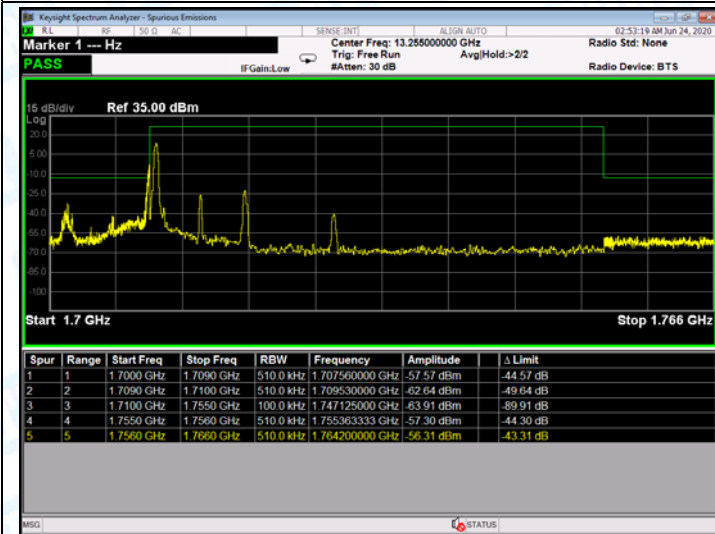

Low Channel

High Channel

LTE BAND 4 (5MHz RB Size 1 & RB Offset 0 QPSK)

LTE BAND 4 (5MHz RB Size 25 & RB Offset 0 QPSK)

Low Channel

High Channel

LTE BAND 4 (5MHz RB Size 1& RB Offset 0 16QAM)

LTE BAND 4 (5MHz RB Size 25& RB Offset 0 16QAM)

Low Channel

High Channel

LTE BAND 4 (10MHz RB Size 1& RB Offset 0 QPSK)

LTE BAND 4 (10MHz RB Size 50& RB Offset 0 QPSK)

Low Channel

High Channel

LTE BAND 4 (10MHz RB Size 1& RB Offset 0 16QAM)

LTE BAND 4 (10MHz RB Size 50& RB Offset 0 16QAM)