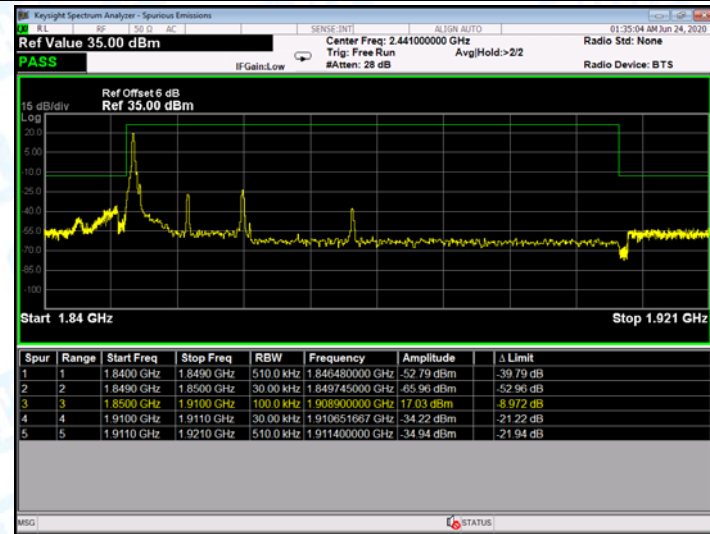

Low Channel

High Channel

LTE BAND 2 (10MHz RB Size 1& RB Offset 0 QPSK)

LTE BAND 2 (10MHz RB Size 50& RB Offset 0 QPSK)

Low Channel

High Channel

LTE BAND 2 (10MHz RB Size 1& RB Offset 0 16QAM)

LTE BAND 2 (10MHz RB Size 50& RB Offset 0 16QAM)

Low Channel

High Channel

LTE BAND 2 (15MHz RB Size 1 & RB Offset 0 QPSK)

LTE BAND 2 (15MHz RB Size 75 & RB Offset 0 QPSK)

Low Channel

High Channel

LTE BAND 2 (15MHz RB Size 1& RB Offset 0 16QAM)

LTE BAND 2 (15MHz RB Size 75& RB Offset 0 16QAM)

Low Channel

High Channel

LTE BAND 2 (20MHz RB Size 1 & RB Offset 0 QPSK)

LTE BAND 2 (20MHz RB Size 100 & RB Offset 0 QPSK)

Low Channel

High Channel

LTE BAND 2 (20MHz RB Size 1& RB Offset 0 16QAM)

LTE BAND 2 (20MHz RB Size 100& RB Offset 0 16QAM)