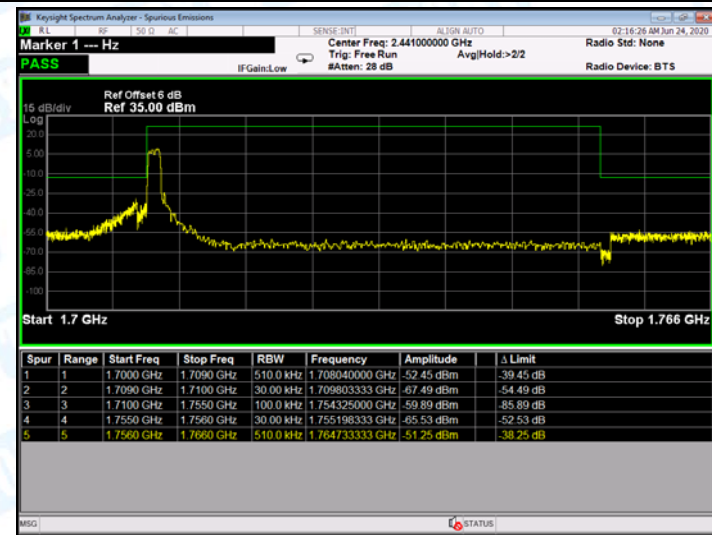

Low Channel

High Channel

LTE BAND 2 (20MHz RB Size 1 & RB Offset 0 QPSK)

LTE BAND 2 (20MHz RB Size 100 & RB Offset 0 QPSK)

Low Channel

High Channel

LTE BAND 2 (20MHz RB Size 1& RB Offset 0 16QAM)

LTE BAND 2 (20MHz RB Size 100& RB Offset 0 16QAM)

Low Channel

High Channel

LTE BAND 4 (1.4MHz RB Size 1& RB Offset 0 QPSK)

LTE BAND 4 (1.4MHz RB Size 6& RB Offset 0 QPSK)

Low Channel

High Channel

LTE BAND 4 (1.4MHz RB Size 1 & RB Offset 0 16QAM)

LTE BAND 4 (1.4MHz RB Size 6 & RB Offset 0 16QAM)

Low Channel

High Channel

LTE BAND 4 (3MHz RB Size 1 & RB Offset 0 QPSK)

LTE BAND 4 (3MHz RB Size 15 & RB Offset 0 QPSK)

Low Channel

High Channel

LTE BAND 4 (3MHz RB Size 1& RB Offset 0 16QAM)

LTE BAND 4 (3MHz RB Size 15& RB Offset 0 16QAM)