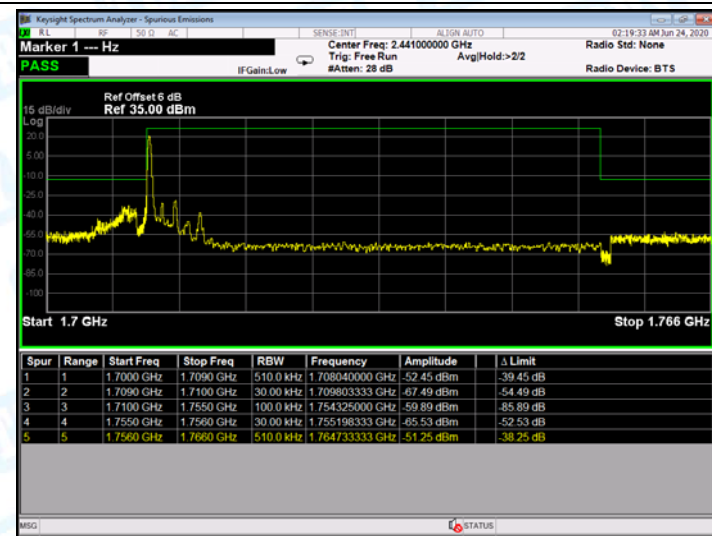

Low Channel

High Channel

LTE BAND 4 (1.4MHz RB Size 1& RB Offset 0 QPSK)

LTE BAND 4 (1.4MHz RB Size 6& RB Offset 0 QPSK)

Low Channel

High Channel

LTE BAND 4 (1.4MHz RB Size 1 & RB Offset 0 16QAM)

LTE BAND 4 (1.4MHz RB Size 6 & RB Offset 0 16QAM)

Low Channel

High Channel

LTE BAND 4 (3MHz RB Size 1 & RB Offset 0 QPSK)

LTE BAND 4 (3MHz RB Size 15 & RB Offset 0 QPSK)

Low Channel

High Channel

LTE BAND 4 (3MHz RB Size 1& RB Offset 0 16QAM)

LTE BAND 4 (3MHz RB Size 15& RB Offset 0 16QAM)

Low Channel

High Channel

LTE BAND 4 (5MHz RB Size 1 & RB Offset 0 QPSK)

LTE BAND 4 (5MHz RB Size 25 & RB Offset 0 QPSK)

Low Channel

High Channel

LTE BAND 4 (5MHz RB Size 1& RB Offset 0 16QAM)

LTE BAND 4 (5MHz RB Size 25& RB Offset 0 16QAM)