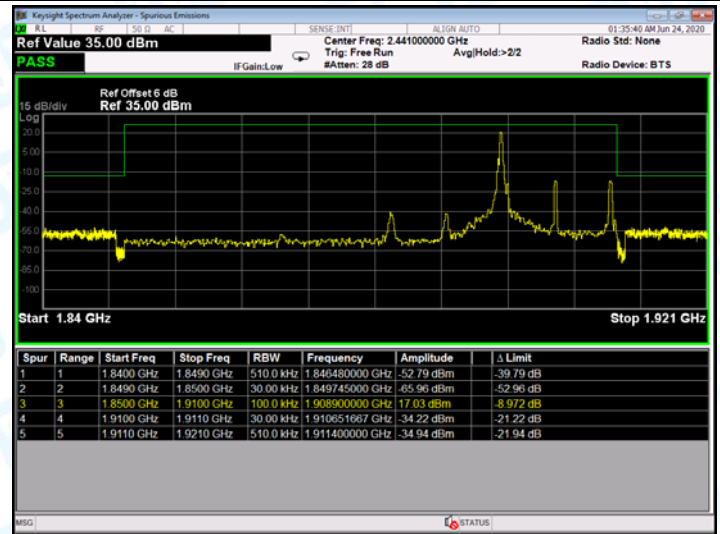

Low Channel

High Channel

LTE BAND 2 (10MHz RB Size 1& RB Offset 0 QPSK)

LTE BAND 2 (10MHz RB Size 50& RB Offset 0 QPSK)

Low Channel

High Channel

LTE BAND 2 (10MHz RB Size 1& RB Offset 0 16QAM)

LTE BAND 2 (10MHz RB Size 50& RB Offset 0 16QAM)

Low Channel

High Channel

LTE BAND 2 (15MHz RB Size 1 & RB Offset 0 QPSK)

LTE BAND 2 (15MHz RB Size 75 & RB Offset 0 QPSK)

Low Channel

High Channel

LTE BAND 2 (15MHz RB Size 1& RB Offset 0 16QAM)

LTE BAND 2 (15MHz RB Size 75& RB Offset 0 16QAM)

Low Channel

High Channel

LTE BAND 2 (20MHz RB Size 1 & RB Offset 0 QPSK)

LTE BAND 2 (20MHz RB Size 100 & RB Offset 0 QPSK)

Low Channel

High Channel

LTE BAND 2 (20MHz RB Size 1& RB Offset 0 16QAM)

LTE BAND 2 (20MHz RB Size 100& RB Offset 0 16QAM)