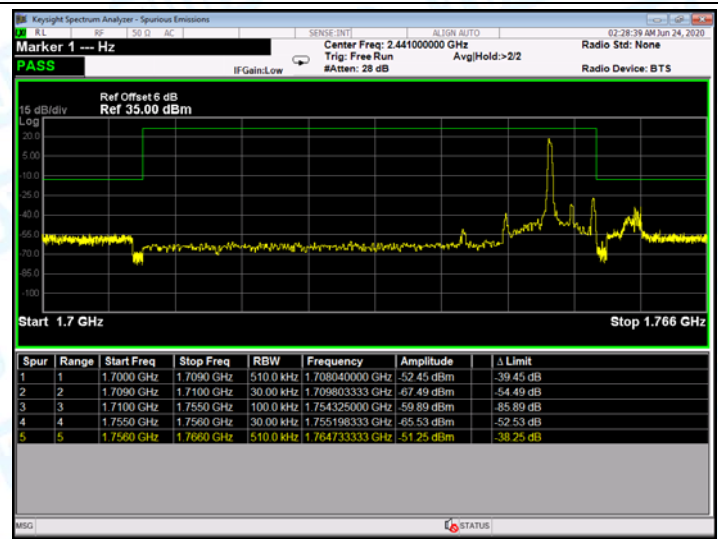

Low Channel

High Channel

LTE BAND 4 (3MHz RB Size 1 & RB Offset 0 QPSK)

LTE BAND 4 (3MHz RB Size 15 & RB Offset 0 QPSK)

Low Channel

High Channel

LTE BAND 4 (3MHz RB Size 1& RB Offset 0 16QAM)

LTE BAND 4 (3MHz RB Size 15& RB Offset 0 16QAM)

Low Channel

High Channel

LTE BAND 4 (5MHz RB Size 1 & RB Offset 0 QPSK)

LTE BAND 4 (5MHz RB Size 25 & RB Offset 0 QPSK)

Low Channel

High Channel

LTE BAND 4 (5MHz RB Size 1& RB Offset 0 16QAM)

LTE BAND 4 (5MHz RB Size 25& RB Offset 0 16QAM)

Low Channel

High Channel

LTE BAND 4 (10MHz RB Size 1& RB Offset 0 QPSK)

LTE BAND 4 (10MHz RB Size 50& RB Offset 0 QPSK)

Low Channel

High Channel

LTE BAND 4 (10MHz RB Size 1& RB Offset 0 16QAM)

LTE BAND 4 (10MHz RB Size 50& RB Offset 0 16QAM)