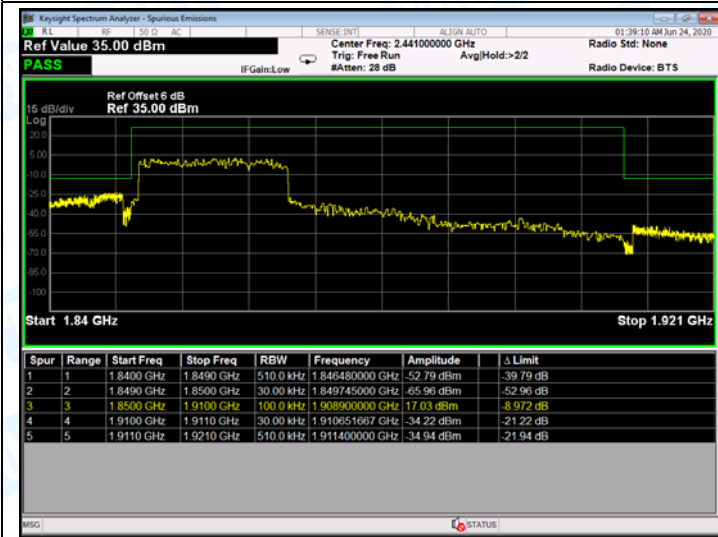

Low Channel

High Channel

LTE BAND 2 (10MHz RB Size 1& RB Offset 0 QPSK)

LTE BAND 2 (10MHz RB Size 50& RB Offset 0 QPSK)

Low Channel

High Channel

LTE BAND 2 (10MHz RB Size 1& RB Offset 0 16QAM)

LTE BAND 2 (10MHz RB Size 50& RB Offset 0 16QAM)

Low Channel

High Channel

LTE BAND 2 (15MHz RB Size 1 & RB Offset 0 QPSK)

LTE BAND 2 (15MHz RB Size 75 & RB Offset 0 QPSK)

Low Channel

High Channel

LTE BAND 2 (15MHz RB Size 1& RB Offset 0 16QAM)

LTE BAND 2 (15MHz RB Size 75& RB Offset 0 16QAM)

Low Channel

High Channel

LTE BAND 2 (20MHz RB Size 1 & RB Offset 0 QPSK)

LTE BAND 2 (20MHz RB Size 100 & RB Offset 0 QPSK)

Low Channel

High Channel

LTE BAND 2 (20MHz RB Size 1& RB Offset 0 16QAM)

LTE BAND 2 (20MHz RB Size 100& RB Offset 0 16QAM)

Low Channel

High Channel

LTE BAND 4 (1.4MHz RB Size 1& RB Offset 0 QPSK)

LTE BAND 4 (1.4MHz RB Size 6& RB Offset 0 QPSK)

Low Channel

High Channel

LTE BAND 4 (1.4MHz RB Size 1 & RB Offset 0 16QAM)

LTE BAND 4 (1.4MHz RB Size 6 & RB Offset 0 16QAM)