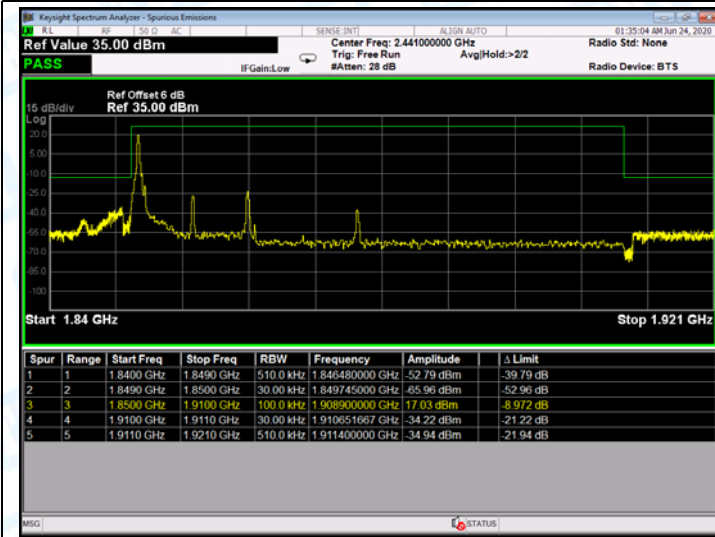

Low Channel

High Channel

LTE BAND 2 (10MHz RB Size 1& RB Offset 0 QPSK)

LTE BAND 2 (10MHz RB Size 50& RB Offset 0 QPSK)

Low Channel

High Channel

LTE BAND 2 (10MHz RB Size 1& RB Offset 0 16QAM)

LTE BAND 2 (10MHz RB Size 50& RB Offset 0 16QAM)

Low Channel

High Channel

LTE BAND 2 (15MHz RB Size 1 & RB Offset 0 QPSK)

LTE BAND 2 (15MHz RB Size 75 & RB Offset 0 QPSK)

Low Channel

High Channel

LTE BAND 2 (15MHz RB Size 1& RB Offset 0 16QAM)

LTE BAND 2 (15MHz RB Size 75& RB Offset 0 16QAM)

Low Channel

High Channel

LTE BAND 2 (20MHz RB Size 1 & RB Offset 0 QPSK)

LTE BAND 2 (20MHz RB Size 100 & RB Offset 0 QPSK)

Low Channel

High Channel

LTE BAND 2 (20MHz RB Size 1& RB Offset 0 16QAM)

LTE BAND 2 (20MHz RB Size 100& RB Offset 0 16QAM)