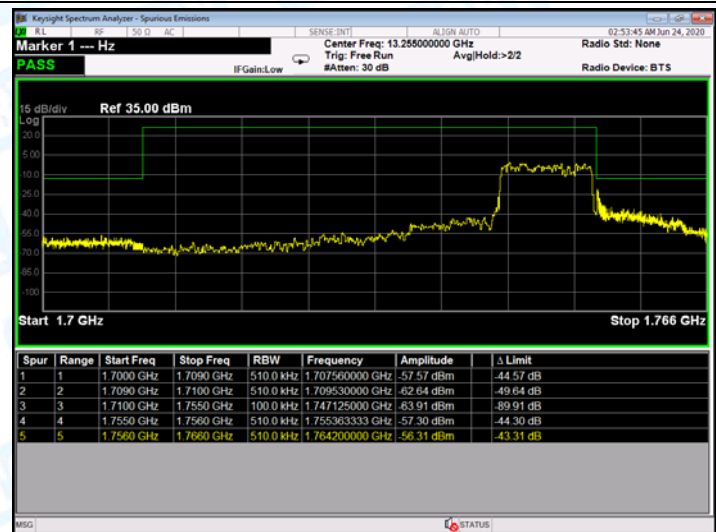

Low Channel

High Channel

LTE BAND 4 (3MHz RB Size 1 & RB Offset 0 QPSK)

LTE BAND 4 (3MHz RB Size 15 & RB Offset 0 QPSK)

Low Channel

High Channel

LTE BAND 4 (3MHz RB Size 1& RB Offset 0 16QAM)

LTE BAND 4 (3MHz RB Size 15& RB Offset 0 16QAM)

Low Channel

High Channel

LTE BAND 4 (5MHz RB Size 1 & RB Offset 0 QPSK)

LTE BAND 4 (5MHz RB Size 25 & RB Offset 0 QPSK)

Low Channel

High Channel

LTE BAND 4 (5MHz RB Size 1& RB Offset 0 16QAM)

LTE BAND 4 (5MHz RB Size 25& RB Offset 0 16QAM)

Low Channel

High Channel

LTE BAND 4 (10MHz RB Size 1& RB Offset 0 QPSK)

LTE BAND 4 (10MHz RB Size 50& RB Offset 0 QPSK)

Low Channel

High Channel

LTE BAND 4 (10MHz RB Size 1& RB Offset 0 16QAM)

LTE BAND 4 (10MHz RB Size 50& RB Offset 0 16QAM)