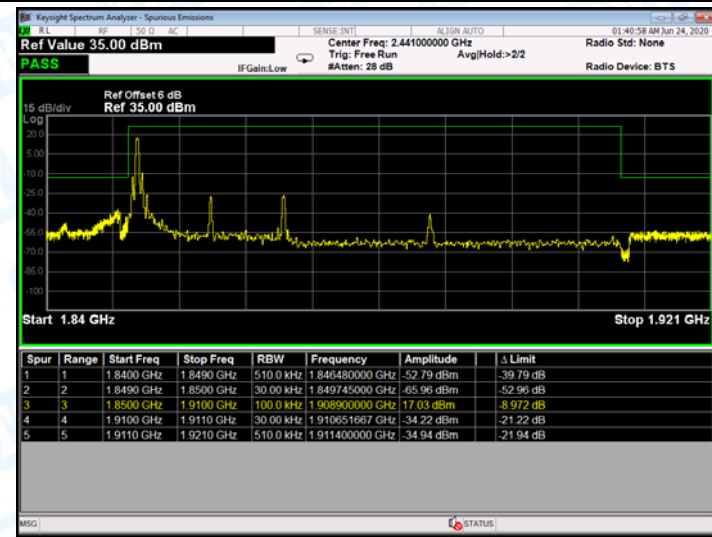

Low Channel

High Channel

LTE BAND 2 (20MHz RB Size 1 & RB Offset 0 QPSK)

LTE BAND 2 (20MHz RB Size 100 & RB Offset 0 QPSK)

Low Channel

High Channel

LTE BAND 2 (20MHz RB Size 1& RB Offset 0 16QAM)

LTE BAND 2 (20MHz RB Size 100& RB Offset 0 16QAM)

Low Channel

High Channel

LTE BAND 4 (1.4MHz RB Size 1& RB Offset 0 QPSK)

LTE BAND 4 (1.4MHz RB Size 6& RB Offset 0 QPSK)

Low Channel

High Channel

LTE BAND 4 (1.4MHz RB Size 1 & RB Offset 0 16QAM)

LTE BAND 4 (1.4MHz RB Size 6 & RB Offset 0 16QAM)