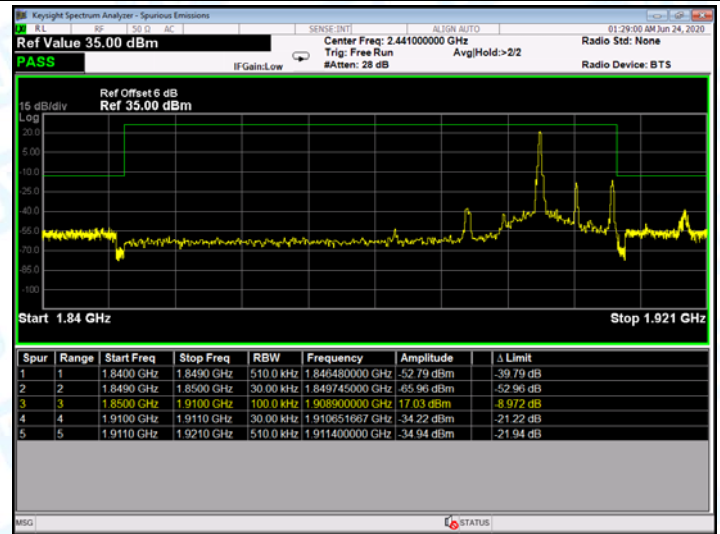

Low Channel

High Channel

LTE BAND 2 (10MHz RB Size 1& RB Offset 0 QPSK)

LTE BAND 2 (10MHz RB Size 50& RB Offset 0 QPSK)

Low Channel

High Channel

LTE BAND 2 (10MHz RB Size 1& RB Offset 0 16QAM)

LTE BAND 2 (10MHz RB Size 50& RB Offset 0 16QAM)

Low Channel

High Channel

LTE BAND 2 (15MHz RB Size 1 & RB Offset 0 QPSK)

LTE BAND 2 (15MHz RB Size 75 & RB Offset 0 QPSK)

Low Channel

High Channel

LTE BAND 2 (15MHz RB Size 1& RB Offset 0 16QAM)

LTE BAND 2 (15MHz RB Size 75& RB Offset 0 16QAM)

Low Channel

High Channel

LTE BAND 2 (20MHz RB Size 1 & RB Offset 0 QPSK)

LTE BAND 2 (20MHz RB Size 100 & RB Offset 0 QPSK)

Low Channel

High Channel

LTE BAND 2 (20MHz RB Size 1& RB Offset 0 16QAM)

LTE BAND 2 (20MHz RB Size 100& RB Offset 0 16QAM)