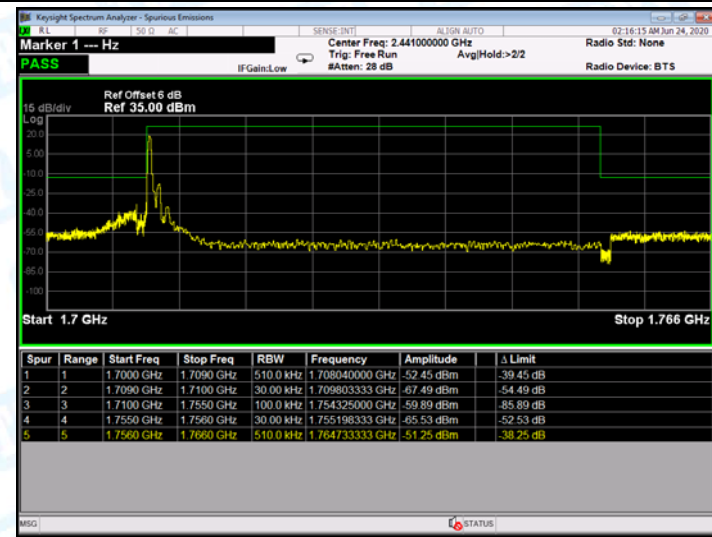

Low Channel

High Channel

LTE BAND 2 (20MHz RB Size 1 & RB Offset 0 QPSK)

LTE BAND 2 (20MHz RB Size 100 & RB Offset 0 QPSK)

Low Channel

High Channel

LTE BAND 2 (20MHz RB Size 1& RB Offset 0 16QAM)

LTE BAND 2 (20MHz RB Size 100& RB Offset 0 16QAM)

Low Channel

High Channel

LTE BAND 4 (1.4MHz RB Size 1& RB Offset 0 QPSK)

LTE BAND 4 (1.4MHz RB Size 6& RB Offset 0 QPSK)

Low Channel

High Channel

LTE BAND 4 (1.4MHz RB Size 1 & RB Offset 0 16QAM)

LTE BAND 4 (1.4MHz RB Size 6 & RB Offset 0 16QAM)

Low Channel

High Channel

LTE BAND 4 (3MHz RB Size 1 & RB Offset 0 QPSK)

LTE BAND 4 (3MHz RB Size 15 & RB Offset 0 QPSK)

Low Channel

High Channel

LTE BAND 4 (3MHz RB Size 1& RB Offset 0 16QAM)

LTE BAND 4 (3MHz RB Size 15& RB Offset 0 16QAM)