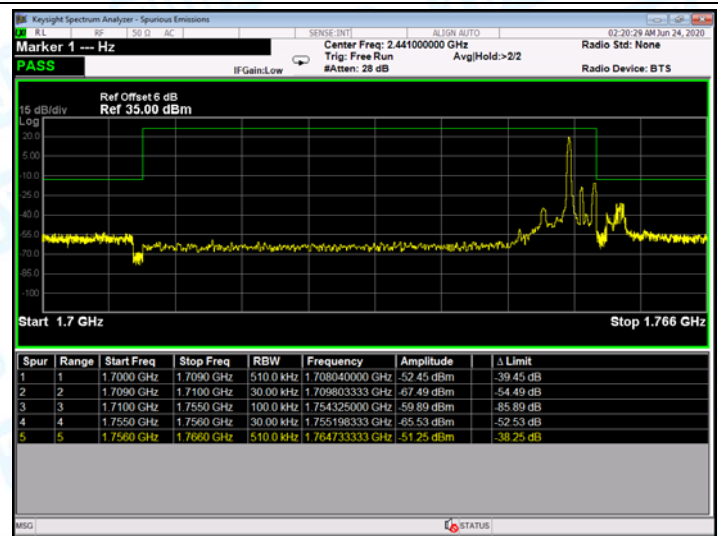

Low Channel

High Channel

LTE BAND 4 (1.4MHz RB Size 1& RB Offset 0 QPSK)

LTE BAND 4 (1.4MHz RB Size 6& RB Offset 0 QPSK)

Low Channel

High Channel

LTE BAND 4 (1.4MHz RB Size 1 & RB Offset 0 16QAM)

LTE BAND 4 (1.4MHz RB Size 6 & RB Offset 0 16QAM)

Low Channel

High Channel

LTE BAND 4 (3MHz RB Size 1 & RB Offset 0 QPSK)

LTE BAND 4 (3MHz RB Size 15 & RB Offset 0 QPSK)

Low Channel

High Channel

LTE BAND 4 (3MHz RB Size 1& RB Offset 0 16QAM)

LTE BAND 4 (3MHz RB Size 15& RB Offset 0 16QAM)

Low Channel

High Channel

LTE BAND 4 (5MHz RB Size 1 & RB Offset 0 QPSK)

LTE BAND 4 (5MHz RB Size 25 & RB Offset 0 QPSK)

Low Channel

High Channel

LTE BAND 4 (5MHz RB Size 1& RB Offset 0 16QAM)

LTE BAND 4 (5MHz RB Size 25& RB Offset 0 16QAM)