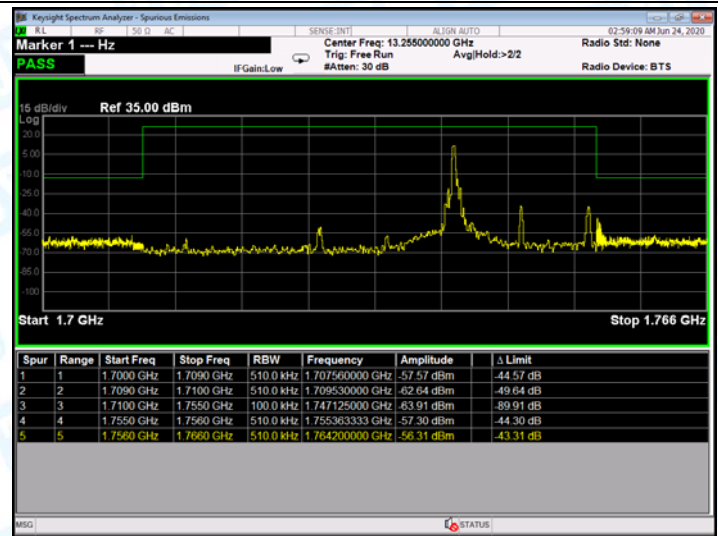

Low Channel

High Channel

LTE BAND 4 (5MHz RB Size 1 & RB Offset 0 QPSK)

LTE BAND 4 (5MHz RB Size 25 & RB Offset 0 QPSK)

Low Channel

High Channel

LTE BAND 4 (5MHz RB Size 1& RB Offset 0 16QAM)

LTE BAND 4 (5MHz RB Size 25& RB Offset 0 16QAM)

Low Channel

High Channel

LTE BAND 4 (10MHz RB Size 1& RB Offset 0 QPSK)

LTE BAND 4 (10MHz RB Size 50& RB Offset 0 QPSK)

Low Channel

High Channel

LTE BAND 4 (10MHz RB Size 1& RB Offset 0 16QAM)

LTE BAND 4 (10MHz RB Size 50& RB Offset 0 16QAM)

Low Channel

High Channel

LTE BAND 4 (15MHz RB Size 1& RB Offset 0 QPSK)

LTE BAND 4 (15MHz RB Size 75& RB Offset 0 QPSK)

Low Channel

High Channel

LTE BAND 4 (15MHz RB Size 1& RB Offset 0 16QAM)

LTE BAND 4 (15MHz RB Size 75& RB Offset 0 16QAM)