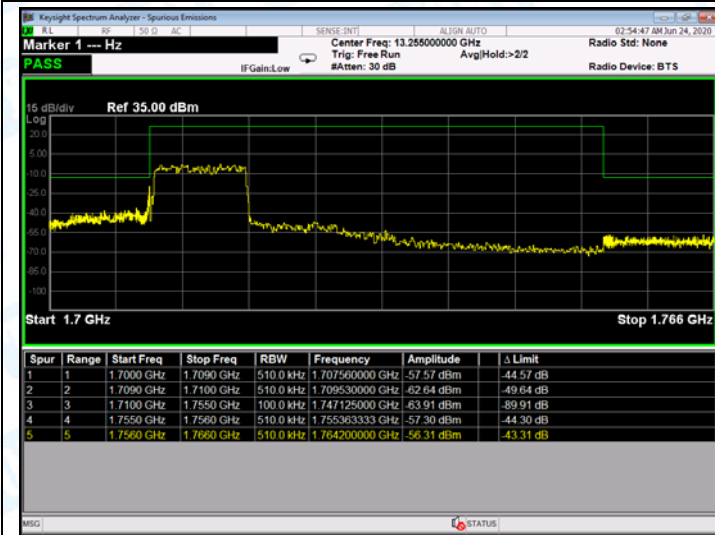

Low Channel

High Channel

LTE BAND 4 (5MHz RB Size 1 & RB Offset 0 QPSK)

LTE BAND 4 (5MHz RB Size 25 & RB Offset 0 QPSK)

Low Channel

High Channel

LTE BAND 4 (5MHz RB Size 1& RB Offset 0 16QAM)

LTE BAND 4 (5MHz RB Size 25& RB Offset 0 16QAM)

Low Channel

High Channel

LTE BAND 4 (10MHz RB Size 1& RB Offset 0 QPSK)

LTE BAND 4 (10MHz RB Size 50& RB Offset 0 QPSK)

Low Channel

High Channel

LTE BAND 4 (10MHz RB Size 1& RB Offset 0 16QAM)

LTE BAND 4 (10MHz RB Size 50& RB Offset 0 16QAM)

Low Channel

High Channel

LTE BAND 4 (15MHz RB Size 1& RB Offset 0 QPSK)

LTE BAND 4 (15MHz RB Size 75& RB Offset 0 QPSK)

Low Channel

High Channel

LTE BAND 4 (15MHz RB Size 1& RB Offset 0 16QAM)

LTE BAND 4 (15MHz RB Size 75& RB Offset 0 16QAM)