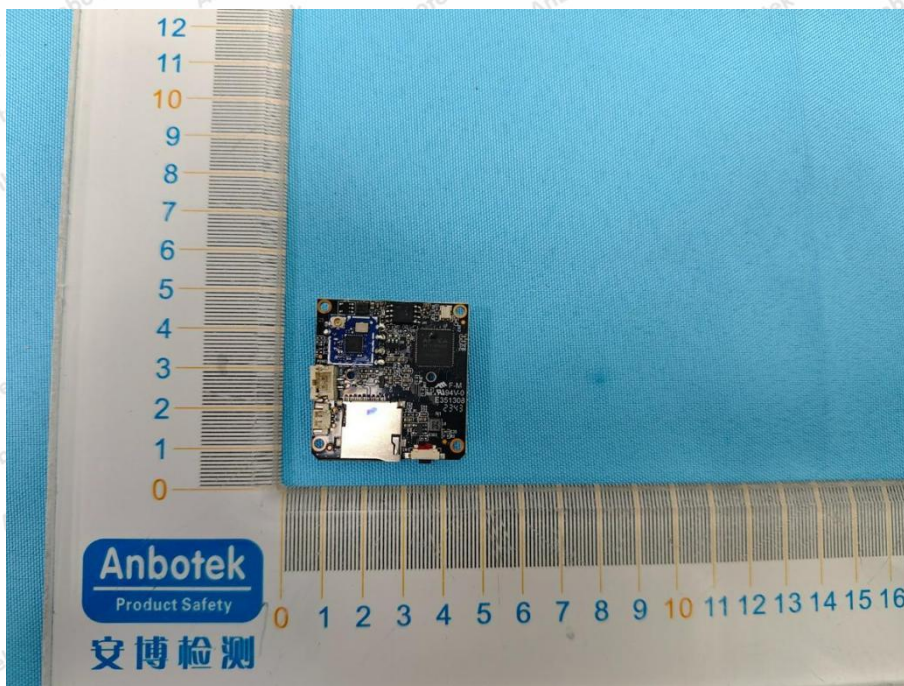

Appendix III -- Internal Photograph

Shenzhen Anbotek Compliance Laboratory Limited

Address: 1/F., Building D, Sogood Science and Technology Park, Sanwei Community, Hangcheng Street, Bao'an District, Shenzhen, Guangdong, China.
Tel: (86) 0755-26066440 Fax: (86) 0755-26014772 Email: service@anbotek.com