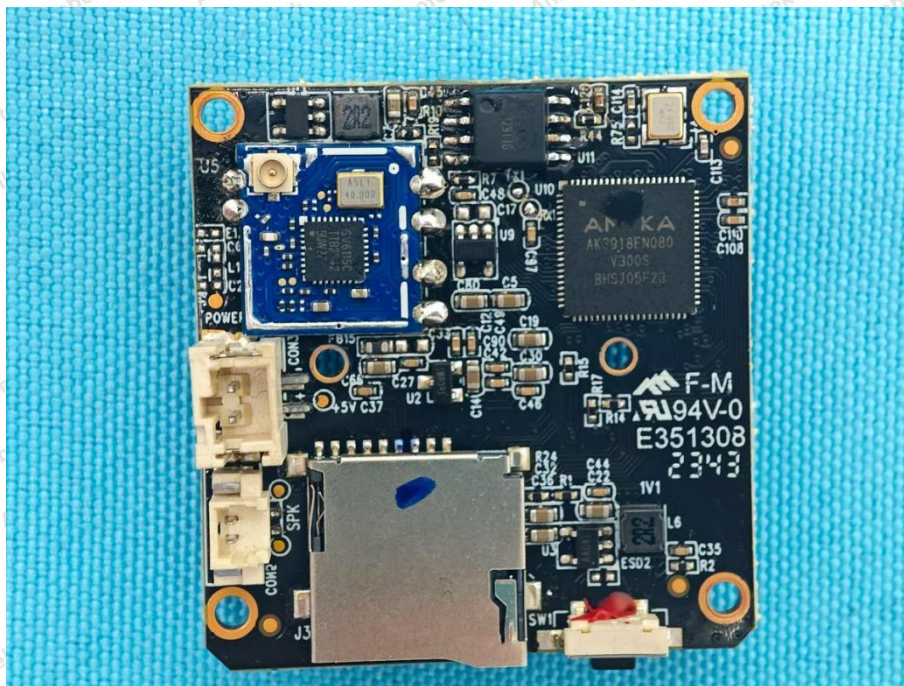

Shenzhen Anbotek Compliance Laboratory Limited

Address: 1/F., Building D, Sogood Science and Technology Park, Sanwei Community, Hangcheng Street, Bao'an District, Shenzhen, Guangdong, China.
Tel: (86) 0755-26066440 Fax: (86) 0755-26014772 Email: service@anbotek.com

Hotline
400-003-0500
www.anbotek.com.cn