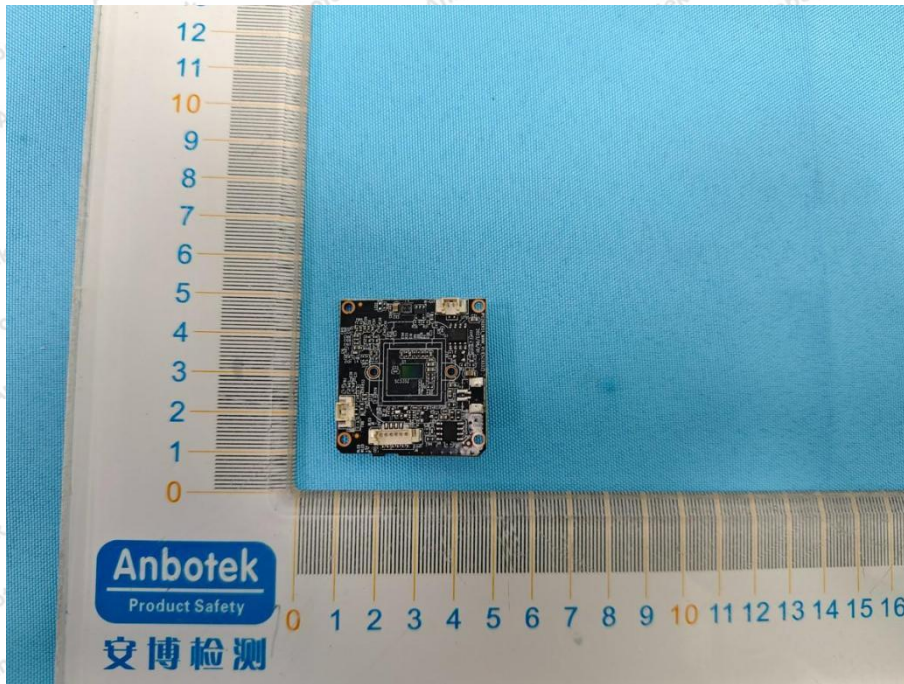

Shenzhen Anbotek Compliance Laboratory Limited

Address: 1/F., Building D, Sogood Science and Technology Park, Sanwei Community, Hangcheng Street, Bao'an District, Shenzhen, Guangdong, China.
Tel: (86) 0755-26066440 Fax: (86) 0755-26014772 Email: service@anbotek.com

Hotline
400-003-0500
www.anbotek.com.cn