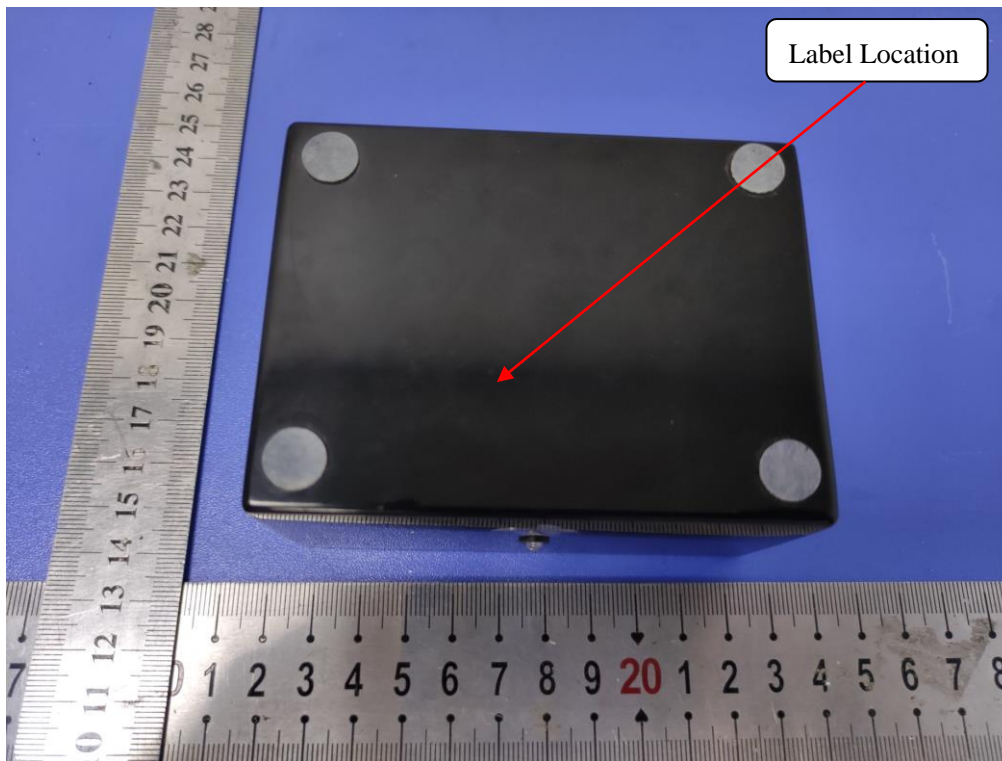

LABEL AND LOCATION

(Size: L2.0m x 1.5cm)

- Material: Tagboard
- Glue: adhesive sticker
- Font color: White
- Label color: Black