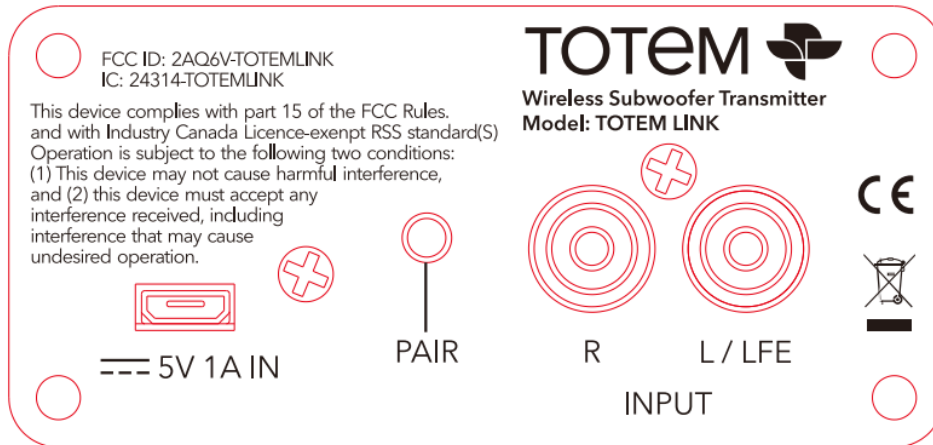

LABEL AND LOCATION

(Size: L2.0m x 1.5cm)

- Material: Tagboard
- Glue: adhesive sticker
- Font color: White
- Label color: Black