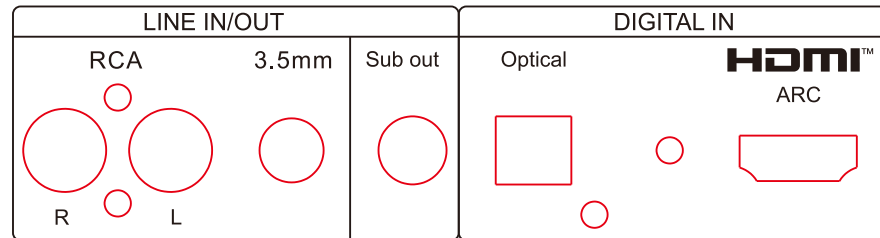

335 mm

115 mm

KIN Play Sound Bar-II

TOTEM

HDMI™
HIGH-DEFINITION MULTIMEDIA INTERFACE

FCC ID: 2AQ6V-KPSOUNDBAR2
IC: 24314-KPSOUNDBAR2

This device complies with Part 15 of the FCC Rules and with Industry Canada licence-exempt RSS standard(s). Operation is subject to the following two conditions: (1) this device may not cause harmful interference, and (2) this device must accept any interference received, including interference that may cause undesired operation.

WARNING / ADVERTISSEMENT
RISK OF ELECTRIC SHOCK. DO NOT OPEN
RISQUE DE CHOC ÉLECTRIQUE. NE PAS OUVRIR.

POWER

ON

OFF

2A 250V
RISK OF FIRE
REPLACE FUSE
AS MARKED

FUSE

AC INPUT

100-240V~50/60Hz
Power Consumption 150W