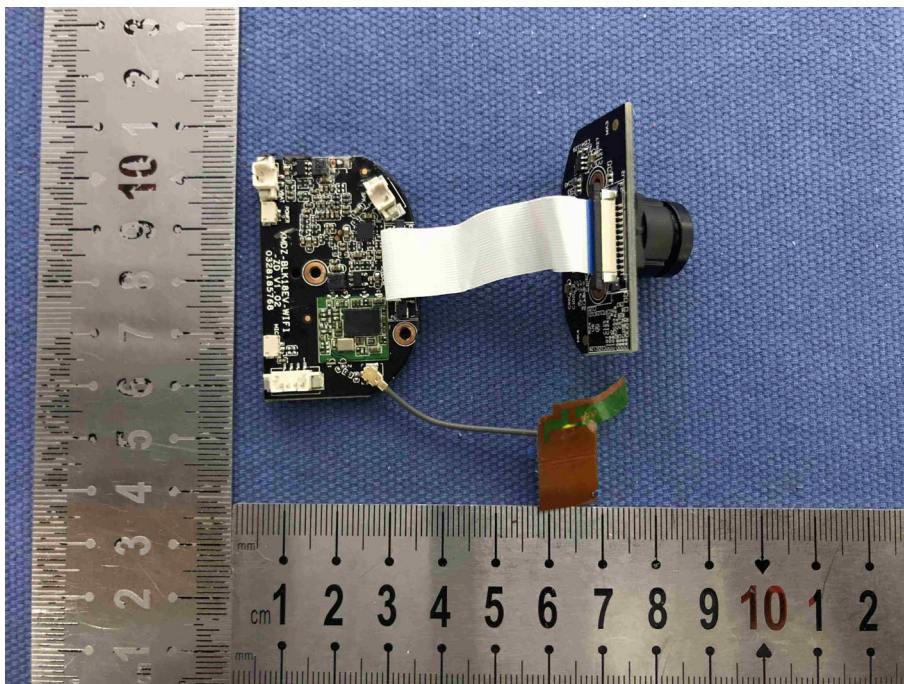

FCC ID: 2AQ6Q-SP02

MODEL: SP02

ANT