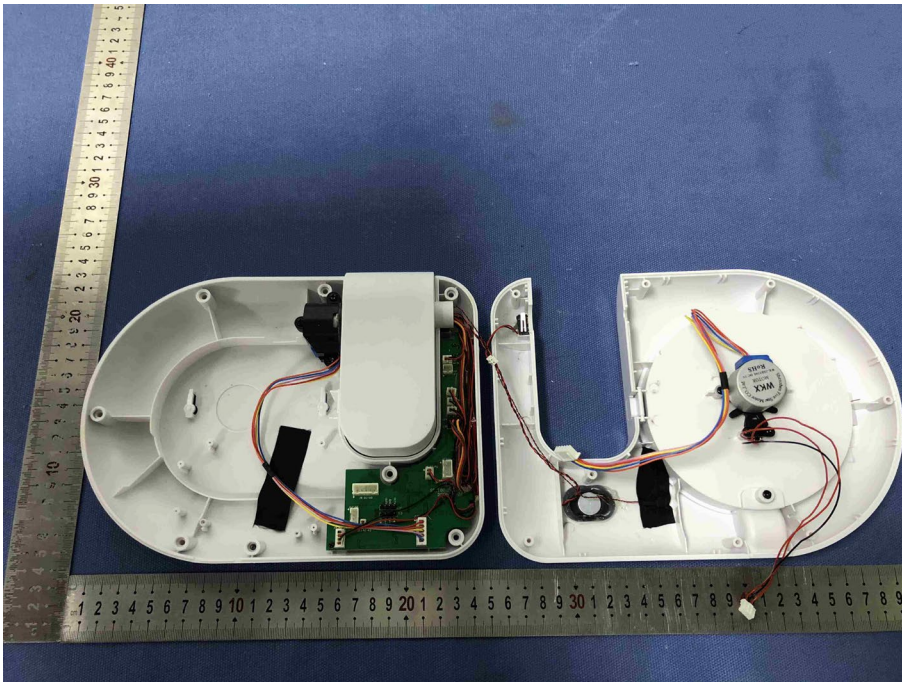

FCC ID: 2AQ6Q-SP02

MODEL: SP02

ANT