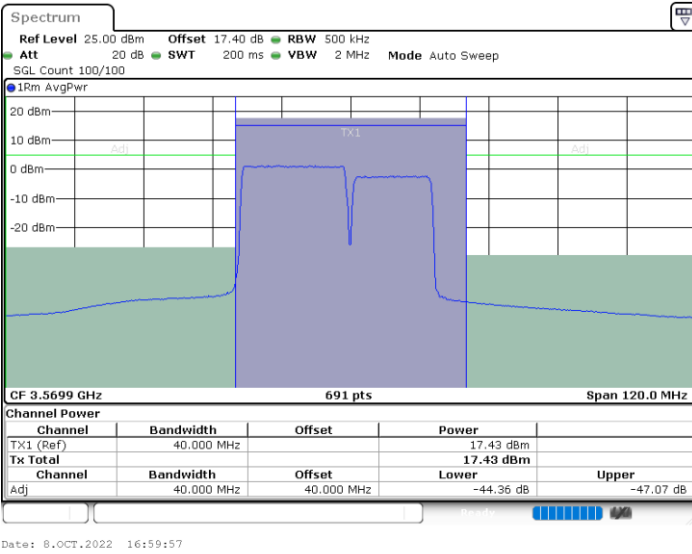

LTE Band 48C / 20MHz+10MHz

16QAM

Middle Channel / 1RB0 and 1RB49

Middle Channel / 1RB99 and 1RB0

Middle Channel / FullIRB

N/A

LTE Band 48C / 20MHz+10MHz

16QAM

Highest Channel / 1RB0 and 1RB49

Highest Channel / 1RB99 and 1RB0

Highest Channel / FullIRB

N/A

LTE Band 48C / 20MHz+15MHz

16QAM

Lowest Channel / 1RB0 and 1RB74

Lowest Channel / 1RB99 and 1RB0

Lowest Channel / FullIRB

N/A

LTE Band 48C / 20MHz+15MHz

16QAM

Middle Channel / 1RB0 and 1RB74

Middle Channel / 1RB99 and 1RB0

Middle Channel / FullIRB

N/A

LTE Band 48C / 20MHz+15MHz

16QAM

Highest Channel / 1RB0 and 1RB74

Highest Channel / 1RB99 and 1RB0

Highest Channel / FullIRB

N/A

LTE Band 48C / 20MHz+20MHz

16QAM