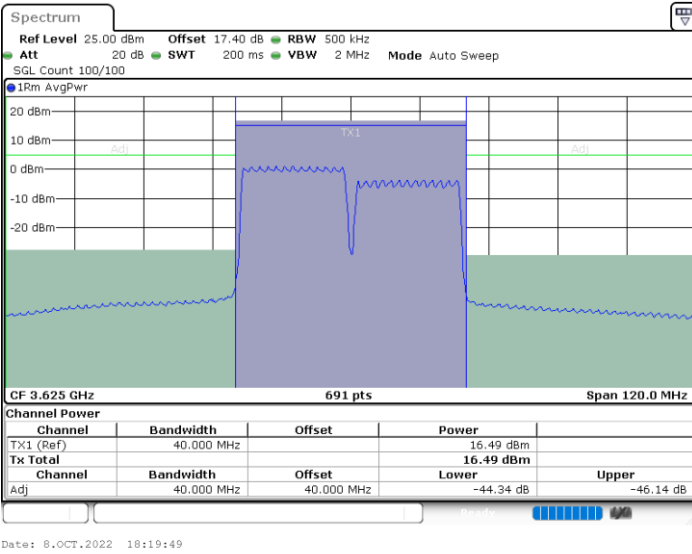

64QAM

Highest Channel / 1RB0 and 1RB74

Highest Channel / 1RB99 and 1RB0

Highest Channel / FullIRB

N/A

LTE Band 48C / 20MHz+20MHz

64QAM

Lowest Channel / 1RB0 and 1RB9

Lowest Channel / 1RB99 and 1RB0

Lowest Channel / FullIRB

N/A

LTE Band 48C / 20MHz+20MHz

64QAM

MiddleChannel / 1RB0 and 1RB99

Middle Channel / 1RB99 and 1RB0

Middle Channel / FullIRB

N/A

LTE Band 48C / 20MHz+20MHz

64QAM

Highest Channel / 1RB0 and 1RB99

Highest Channel / 1RB99 and 1RB0

Highest Channel / FullIRB

N/A

LTE Band 48C / 5MHz+20MHz