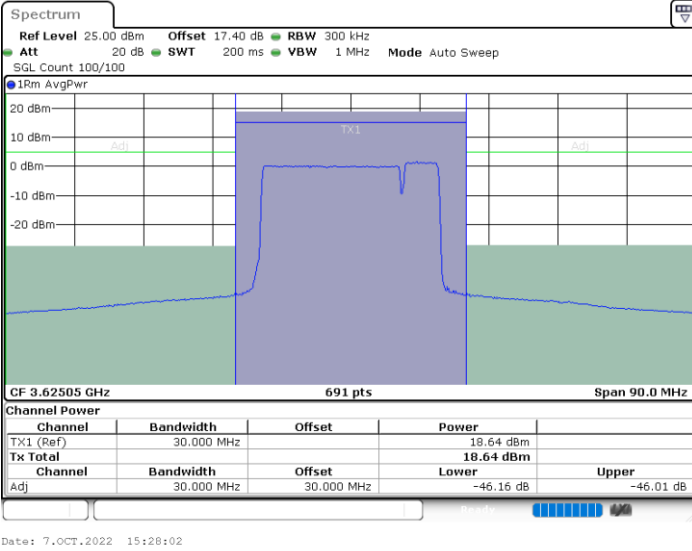

Highest Channel / 1RB0 and 1RB99

Highest Channel / 1RB74 and 1RB0

Highest Channel / FullIRB

N/A

LTE Band 48C / 20MHz+5MHz

64QAM

Lowest Channel / 1RB0 and 1RB24

Lowest Channel / 1RB99 and 1RB0

Lowest Channel / FullIRB

N/A

LTE Band 48C / 20MHz+5MHz

64QAM

Middle Channel / 1RB0 and 1RB24

Middle Channel / 1RB99 and 1RB0

Middle Channel / FullIRB

N/A

LTE Band 48C / 20MHz+5MHz

64QAM

Highest Channel / 1RB0 and 1RB24

Highest Channel / 1RB99 and 1RB0

Highest Channel / FullIRB

N/A

LTE Band 48C / 20MHz+10MHz

64QAM