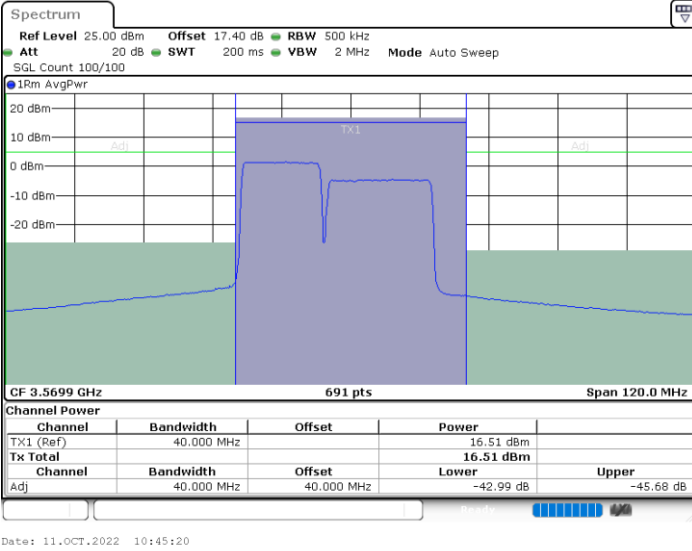

256QAM

Middle Channel / 1RB0 and 1RB9

Middle Channel / 1RB49 and 1RB0

Middle Channel / FullIRB

N/A

LTE Band 48C / 10MHz+20MHz

256QAM

Highest Channel / 1RB0 and 1RB99

Highest Channel / 1RB49 and 1RB0

Highest Channel / FullIRB

N/A

LTE Band 48C / 15MHz+20MHz

256QAM

Lowest Channel / 1RB0 and 1RB99

Lowest Channel / 1RB74 and 1RB0

Lowest Channel / FullIRB

N/A

LTE Band 48C / 15MHz+20MHz

256QAM

Middle Channel / 1RB0 and 1RB9

Middle Channel / 1RB74 and 1RB0

Middle Channel / FullIRB

N/A

LTE Band 48C / 15MHz+20MHz