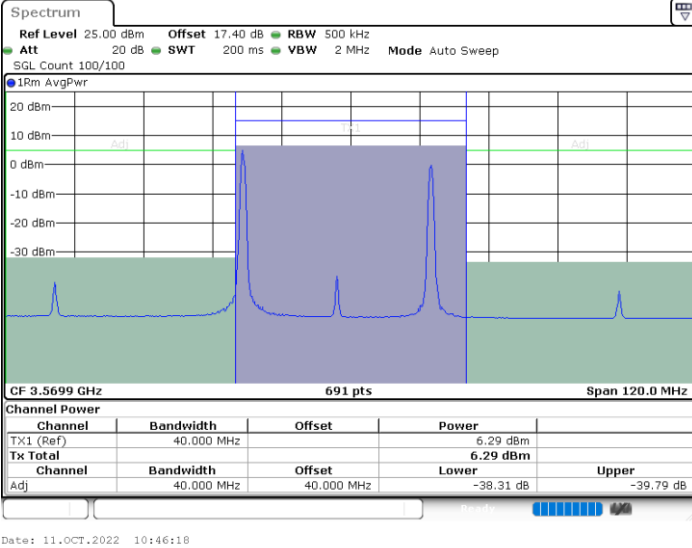

256QAM

Middle Channel / 1RB0 and 1RB9

Middle Channel / 1RB49 and 1RB0

Middle Channel / FullIRB

N/A

LTE Band 48C / 10MHz+20MHz

256QAM

Highest Channel / 1RB0 and 1RB99

Highest Channel / 1RB49 and 1RB0

Highest Channel / FullIRB

N/A

LTE Band 48C / 15MHz+20MHz

256QAM

Lowest Channel / 1RB0 and 1RB99

Lowest Channel / 1RB74 and 1RB0

Lowest Channel / FullIRB

N/A

LTE Band 48C / 15MHz+20MHz

256QAM

Middle Channel / 1RB0 and 1RB9

Middle Channel / 1RB74 and 1RB0

Middle Channel / FullIRB

N/A

LTE Band 48C / 15MHz+20MHz