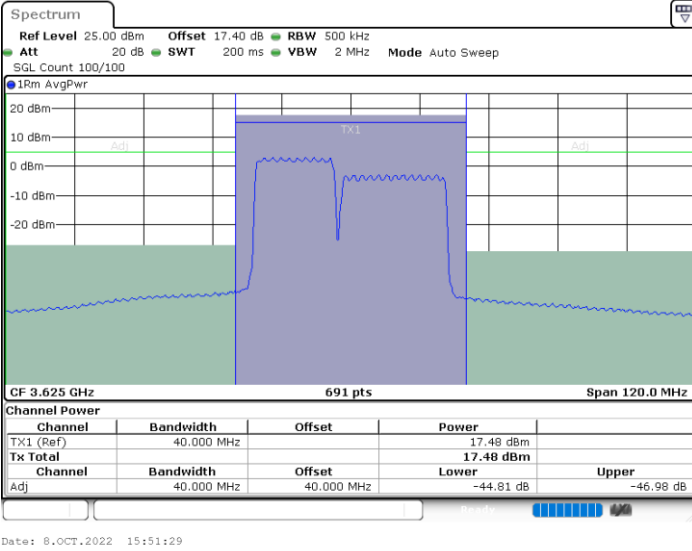

Highest Channel / FullIRB

N/A

LTE Band 48C / 15MHz+20MHz

64QAM

Lowest Channel / 1RB0 and 1RB9

Lowest Channel / 1RB74 and 1RB0

Lowest Channel / FullIRB

N/A

LTE Band 48C / 15MHz+20MHz

64QAM

Middle Channel / 1RB0 and 1RB9

Middle Channel / 1RB74 and 1RB0

Middle Channel / FullIRB

N/A

LTE Band 48C / 15MHz+20MHz

64QAM

Highest Channel / 1RB0 and 1RB99

Highest Channel / 1RB74 and 1RB0

Highest Channel / FullIRB

N/A

LTE Band 48C / 20MHz+5MHz

64QAM

Lowest Channel / 1RB0 and 1RB24

Lowest Channel / 1RB99 and 1RB0