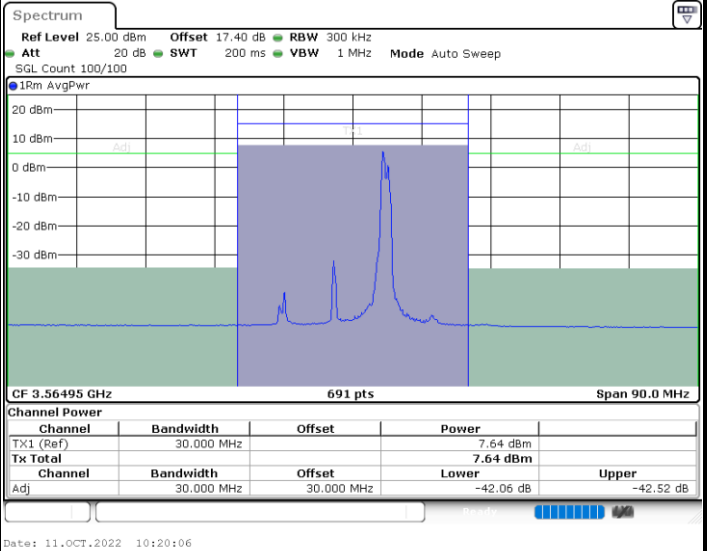

N/A

LTE Band 48C / 15MHz+20MHz

256QAM

Middle Channel / 1RB0 and 1RB9

Middle Channel / 1RB74 and 1RB0

Middle Channel / FullIRB

N/A

LTE Band 48C / 15MHz+20MHz

256QAM

Highest Channel / 1RB0 and 1RB99

Highest Channel / 1RB74 and 1RB0

Highest Channel / FullIRB

N/A

LTE Band 48C / 20MHz+5MHz

256QAM

Lowest Channel / 1RB0 and 1RB24

Lowest Channel / 1RB99 and 1RB0

Lowest Channel / FullIRB

N/A

LTE Band 48C / 20MHz+5MHz

256QAM

Middle Channel / 1RB0 and 1RB24

Middle Channel / 1RB99 and 1RB0

Middle Channel / FullIRB