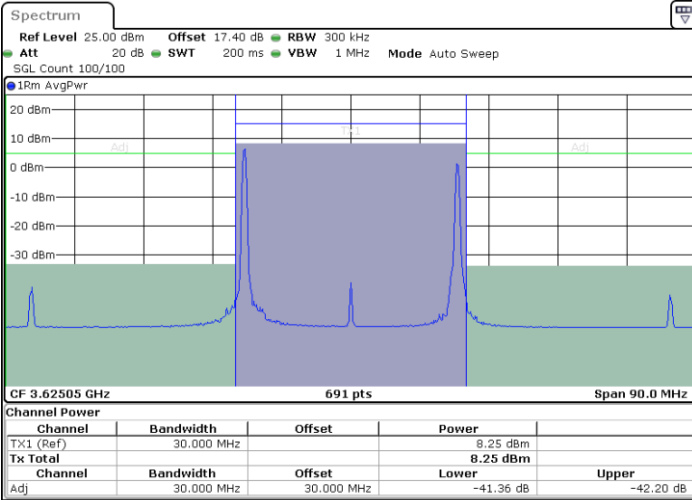

64QAM

Highest Channel / 1RB0 and 1RB99

Highest Channel / 1RB24 and 1RB0

Highest Channel / FullIRB

N/A

LTE Band 48C / 10MHz+20MHz

64QAM

Lowest Channel / 1RB0 and 1RB9

Lowest Channel / 1RB49 and 1RB0

Lowest Channel / FullIRB

N/A

LTE Band 48C / 10MHz+20MHz

64QAM

Middle Channel / 1RB0 and 1RB9

Middle Channel / 1RB49 and 1RB0

Date: 7.OCT.2022 16:30:02

Date: 7.OCT.2022 16:34:51

Middle Channel / FullIRB

N/A

Date: 7.OCT.2022 16:29:05

LTE Band 48C / 10MHz+20MHz

64QAM

Highest Channel / 1RB0 and 1RB99

Highest Channel / 1RB49 and 1RB0