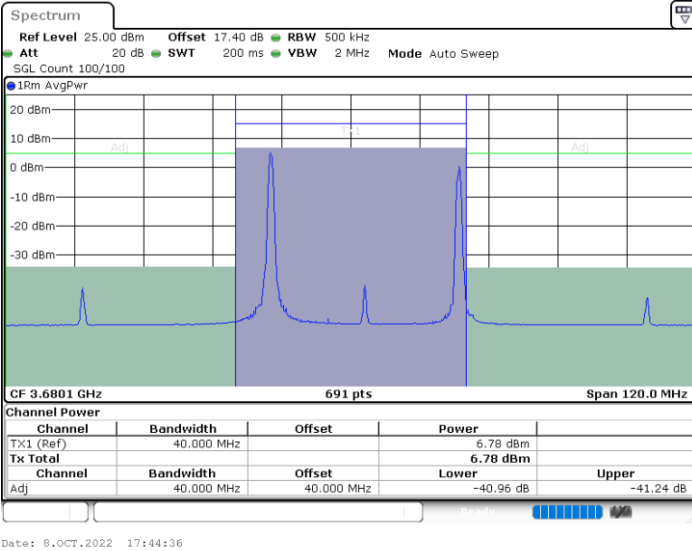

Highest Channel / 1RB99 and 1RB0

Highest Channel / FullIRB

N/A

LTE Band 48C / 20MHz+15MHz

64QAM

Lowest Channel / 1RB0 and 1RB74

Lowest Channel / 1RB99 and 1RB0

Lowest Channel / FullIRB

N/A

LTE Band 48C / 20MHz+15MHz

64QAM

Middle Channel / 1RB0 and 1RB74

Middle Channel / 1RB99 and 1RB0

Middle Channel / FullIRB

N/A

LTE Band 48C / 20MHz+15MHz

64QAM

Highest Channel / 1RB0 and 1RB74

Highest Channel / 1RB99 and 1RB0

Highest Channel / FullIRB

N/A

LTE Band 48C / 20MHz+20MHz

64QAM

Lowest Channel / 1RB0 and 1RB9