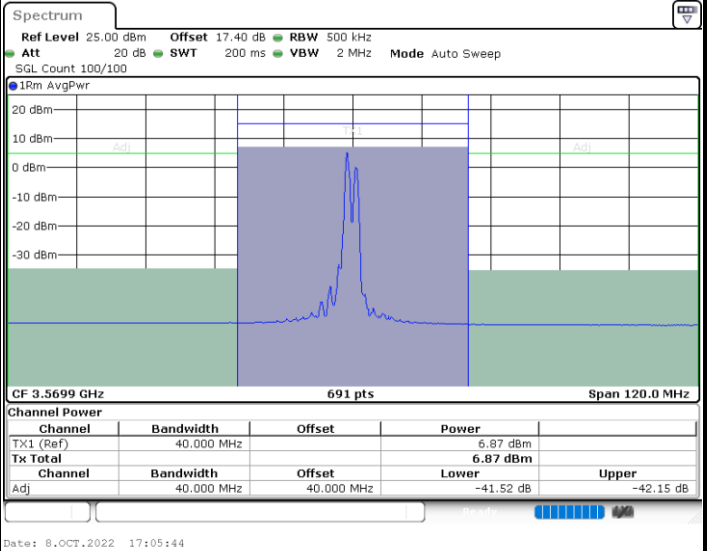

LTE Band 48C / 20MHz+10MHz

16QAM

Middle Channel / 1RB0 and 1RB49

Middle Channel / 1RB99 and 1RB0

Middle Channel / FullIRB

N/A

LTE Band 48C / 20MHz+10MHz

16QAM

Highest Channel / 1RB0 and 1RB49

Highest Channel / 1RB99 and 1RB0

Highest Channel / FullIRB

N/A

LTE Band 48C / 20MHz+15MHz

16QAM

Lowest Channel / 1RB0 and 1RB74

Lowest Channel / 1RB99 and 1RB0

Lowest Channel / FullIRB

N/A

LTE Band 48C / 20MHz+15MHz

16QAM

Middle Channel / 1RB0 and 1RB74

Middle Channel / 1RB99 and 1RB0

Middle Channel / FullIRB

N/A

LTE Band 48C / 20MHz+15MHz

16QAM

Highest Channel / 1RB0 and 1RB74

Highest Channel / 1RB99 and 1RB0

Highest Channel / FullIRB

N/A

LTE Band 48C / 20MHz+20MHz

16QAM