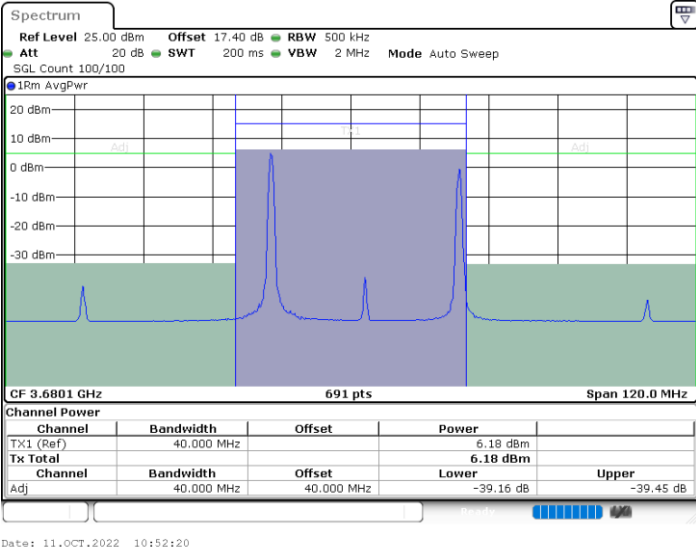

Highest Channel / 1RB49 and 1RB0

Highest Channel / FullIRB

N/A

LTE Band 48C / 15MHz+20MHz

256QAM

Lowest Channel / 1RB0 and 1RB99

Lowest Channel / 1RB74 and 1RB0

Lowest Channel / FullIRB

N/A

LTE Band 48C / 15MHz+20MHz

256QAM

Middle Channel / 1RB0 and 1RB9

Middle Channel / 1RB74 and 1RB0

Middle Channel / FullIRB

N/A

LTE Band 48C / 15MHz+20MHz

256QAM

Highest Channel / 1RB0 and 1RB99

Highest Channel / 1RB74 and 1RB0

Highest Channel / FullIRB

N/A

LTE Band 48C / 20MHz+5MHz

256QAM

Lowest Channel / 1RB0 and 1RB24