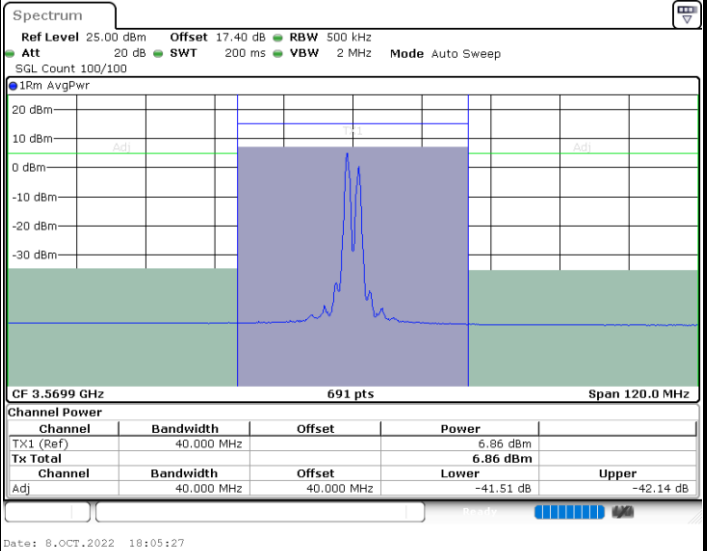

Lowest Channel / FullIRB

N/A

LTE Band 48C / 20MHz+15MHz

16QAM

Middle Channel / 1RB0 and 1RB74

Middle Channel / 1RB99 and 1RB0

Middle Channel / FullIRB

N/A

LTE Band 48C / 20MHz+15MHz

16QAM

Highest Channel / 1RB0 and 1RB74

Highest Channel / 1RB99 and 1RB0

Highest Channel / FullIRB

N/A

LTE Band 48C / 20MHz+20MHz

16QAM

Lowest Channel / 1RB0 and 1RB9

Lowest Channel / 1RB99 and 1RB0

Lowest Channel / FullIRB

N/A

LTE Band 48C / 20MHz+20MHz

16QAM

MiddleChannel / 1RB0 and 1RB9

Middle Channel / 1RB9 and 1RB0