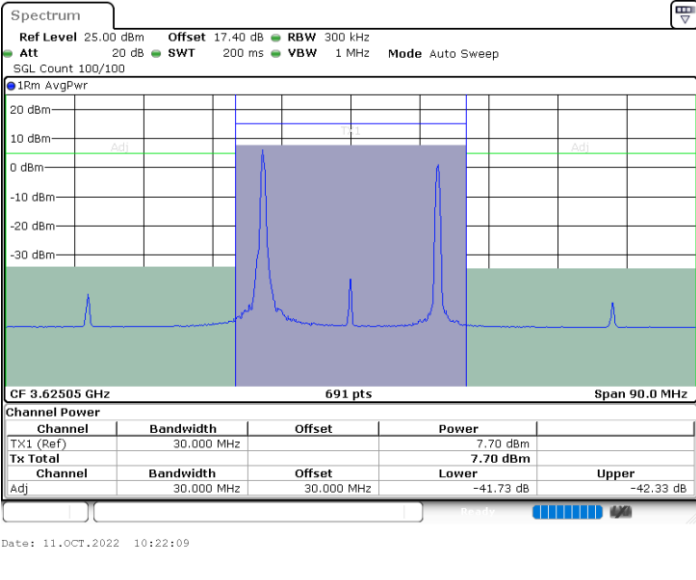

256QAM

Highest Channel / 1RB0 and 1RB99

Highest Channel / 1RB74 and 1RB0

Highest Channel / FullIRB

N/A

LTE Band 48C / 20MHz+5MHz

256QAM

Lowest Channel / 1RB0 and 1RB24

Lowest Channel / 1RB99 and 1RB0

Lowest Channel / FullIRB

N/A

LTE Band 48C / 20MHz+5MHz

256QAM

Middle Channel / 1RB0 and 1RB24

Middle Channel / 1RB99 and 1RB0

Middle Channel / FullIRB