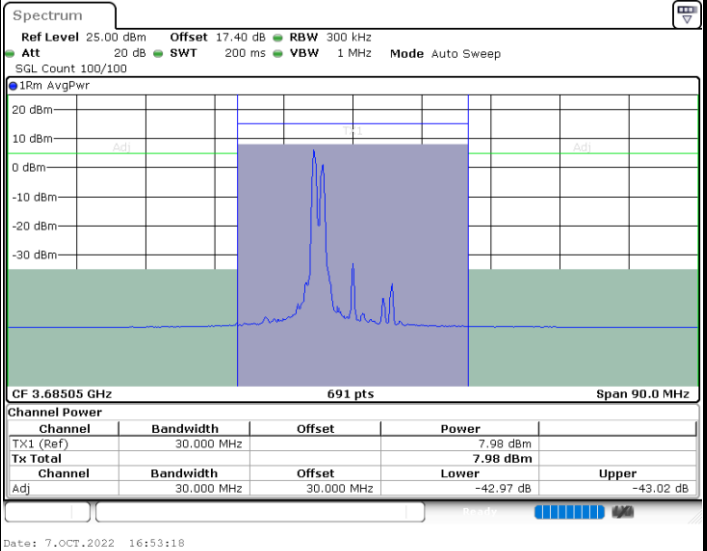

Lowest Channel / 1RB49 and 1RB0

Lowest Channel / FullIRB

N/A

LTE Band 48C / 10MHz+20MHz

64QAM

Middle Channel / 1RB0 and 1RB9

Middle Channel / 1RB49 and 1RB0

Date: 7.OCT.2022 16:30:02

Date: 7.OCT.2022 16:34:51

Middle Channel / FullIRB

N/A

Date: 7.OCT.2022 16:29:05

LTE Band 48C / 10MHz+20MHz

64QAM

Highest Channel / 1RB0 and 1RB99

Highest Channel / 1RB49 and 1RB0

Highest Channel / FullIRB

N/A

LTE Band 48C / 15MHz+20MHz

64QAM

Lowest Channel / 1RB0 and 1RB9

Lowest Channel / 1RB74 and 1RB0

Lowest Channel / FullIRB

N/A