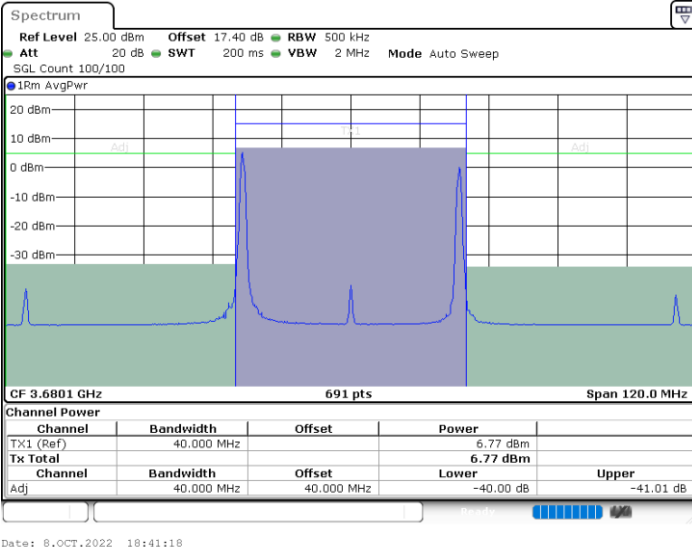

Lowest Channel / 1RB99 and 1RB0

Lowest Channel / FullIRB

N/A

LTE Band 48C / 20MHz+20MHz

64QAM

MiddleChannel / 1RB0 and 1RB99

Middle Channel / 1RB99 and 1RB0

Middle Channel / FullIRB

N/A

LTE Band 48C / 20MHz+20MHz

64QAM

Highest Channel / 1RB0 and 1RB99

Highest Channel / 1RB99 and 1RB0

Highest Channel / FullIRB

N/A

LTE Band 48C / 5MHz+20MHz

256QAM

Lowest Channel / 1RB0 and 1RB9

Lowest Channel / 1RB24 and 1RB0

Lowest Channel / FullIRB

N/A

LTE Band 48C / 5MHz+20MHz

256QAM

Middle Channel / 1RB0 and 1RB9