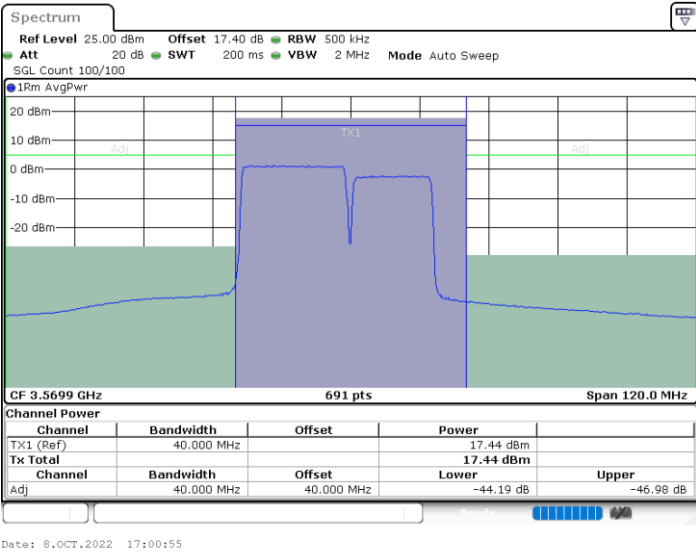

Highest Channel / 1RB99 and 1RB0

Highest Channel / FullIRB

N/A

LTE Band 48C / 20MHz+15MHz

64QAM

Lowest Channel / 1RB0 and 1RB74

Lowest Channel / 1RB99 and 1RB0

Lowest Channel / FullIRB

N/A

LTE Band 48C / 20MHz+15MHz

64QAM

Middle Channel / 1RB0 and 1RB74

Middle Channel / 1RB99 and 1RB0

Middle Channel / FullIRB

N/A

LTE Band 48C / 20MHz+15MHz