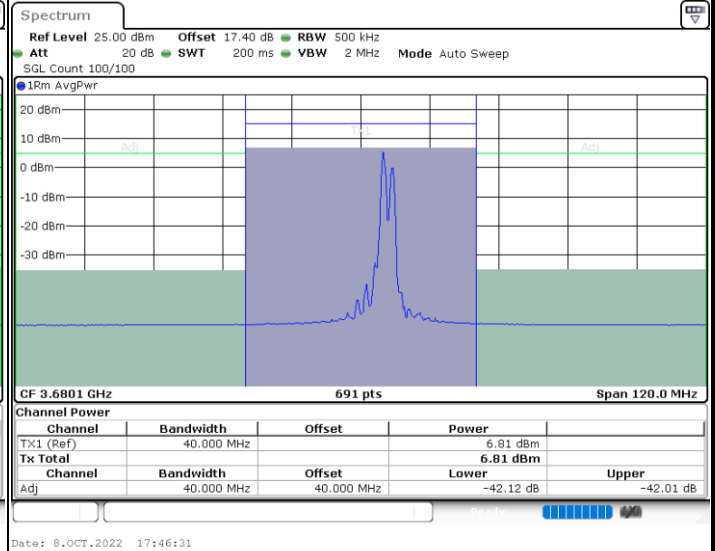

Highest Channel / 1RB0 and 1RB49

Highest Channel / 1RB99 and 1RB0

Highest Channel / FullIRB

N/A

LTE Band 48C / 20MHz+15MHz

16QAM

Lowest Channel / 1RB0 and 1RB74

Lowest Channel / 1RB99 and 1RB0

Lowest Channel / FullIRB

N/A

LTE Band 48C / 20MHz+15MHz

16QAM

Middle Channel / 1RB0 and 1RB74

Middle Channel / 1RB99 and 1RB0

Middle Channel / FullIRB

N/A

LTE Band 48C / 20MHz+15MHz

16QAM

Highest Channel / 1RB0 and 1RB74

Highest Channel / 1RB99 and 1RB0

Highest Channel / FullIRB

N/A

LTE Band 48C / 20MHz+20MHz

16QAM