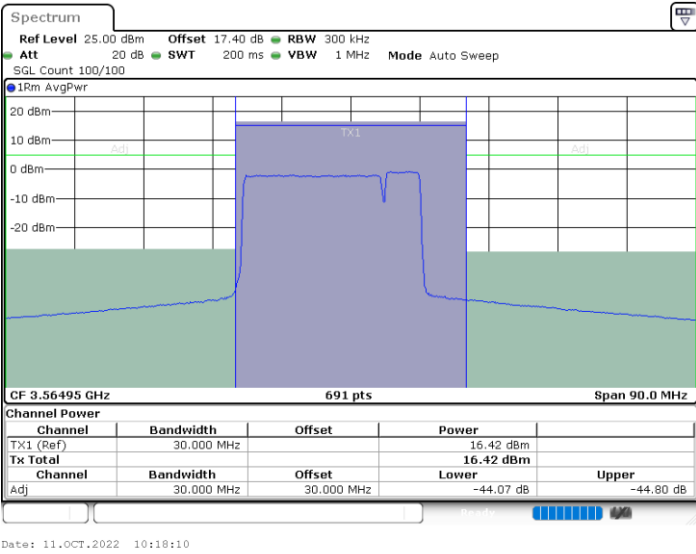

N/A

LTE Band 48C / 15MHz+20MHz

256QAM

Middle Channel / 1RB0 and 1RB9

Middle Channel / 1RB74 and 1RB0

Middle Channel / FullIRB

N/A

LTE Band 48C / 15MHz+20MHz

256QAM

Highest Channel / 1RB0 and 1RB99

Highest Channel / 1RB74 and 1RB0

Highest Channel / FullIRB

N/A

LTE Band 48C / 20MHz+5MHz

256QAM

Lowest Channel / 1RB0 and 1RB24

Lowest Channel / 1RB99 and 1RB0

Lowest Channel / FullIRB

N/A

LTE Band 48C / 20MHz+5MHz

256QAM

Middle Channel / 1RB0 and 1RB24

Middle Channel / 1RB99 and 1RB0

Middle Channel / FullIRB