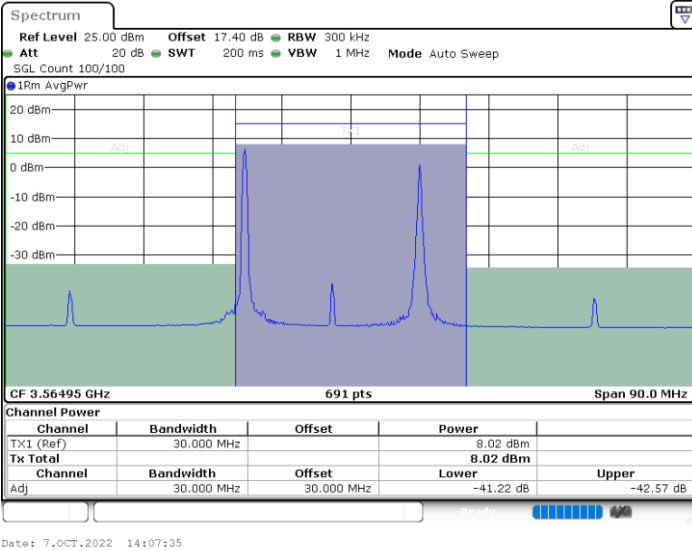

Highest Channel / 1RB99 and 1RB0

Highest Channel / FullIRB

N/A

LTE Band 48C / 5MHz+20MHz

64QAM

Lowest Channel / 1RB0 and 1RB9

Lowest Channel / 1RB24 and 1RB0

Lowest Channel / FullIRB

N/A

LTE Band 48C / 5MHz+20MHz

64QAM

Middle Channel / 1RB0 and 1RB9

Middle Channel / 1RB24 and 1RB0

Middle Channel / FullIRB

N/A

LTE Band 48C / 5MHz+20MHz