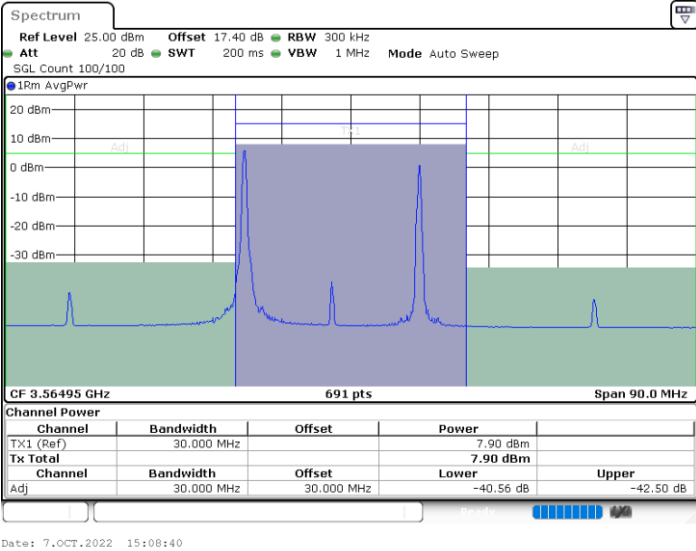

Highest Channel / 1RB0 and 1RB99

Highest Channel / 1RB74 and 1RB0

Highest Channel / FullIRB

N/A

LTE Band 48C / 20MHz+5MHz

64QAM

Lowest Channel / 1RB0 and 1RB24

Lowest Channel / 1RB99 and 1RB0

Lowest Channel / FullIRB

N/A

LTE Band 48C / 20MHz+5MHz

64QAM

Middle Channel / 1RB0 and 1RB24

Middle Channel / 1RB99 and 1RB0

Middle Channel / FullIRB

N/A