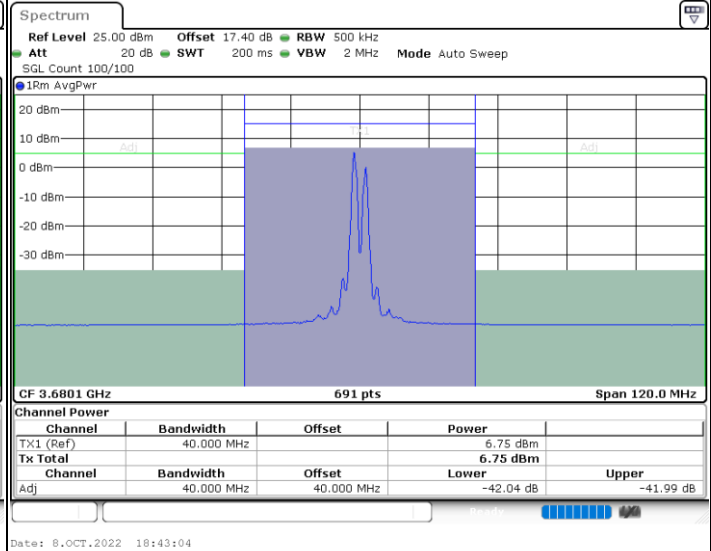

Lowest Channel / 1RB0 and 1RB9

Lowest Channel / 1RB99 and 1RB0

Lowest Channel / FullIRB

N/A

LTE Band 48C / 20MHz+20MHz

16QAM

MiddleChannel / 1RB0 and 1RB9

Middle Channel / 1RB9 and 1RB0

Date: 8.OCT.2022 18:21:36

Date: 8.OCT.2022 18:24:16

Middle Channel / FullIRB

N/A

Date: 8.OCT.2022 18:18:56

LTE Band 48C / 20MHz+20MHz

16QAM

Highest Channel / 1RB0 and 1RB99

Highest Channel / 1RB99 and 1RB0

Highest Channel / FullIRB

N/A

LTE Band 48C / 5MHz+20MHz

64QAM

Lowest Channel / 1RB0 and 1RB9

Lowest Channel / 1RB24 and 1RB0

Lowest Channel / FullIRB