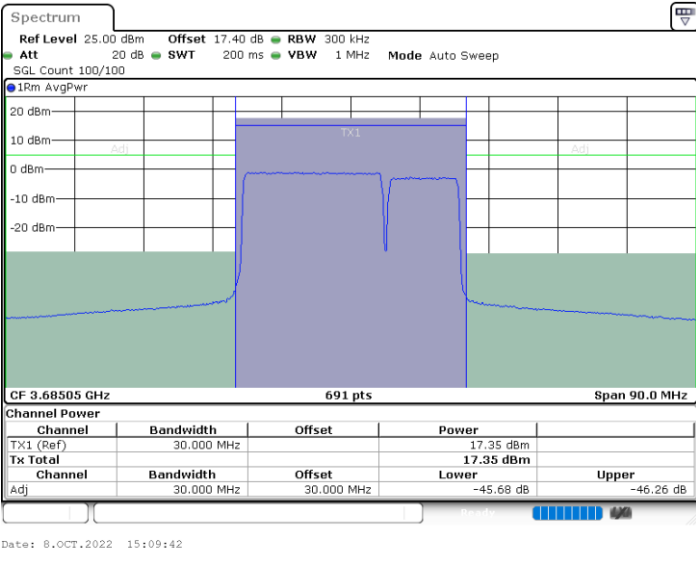

LTE Band 48C / 20MHz+10MHz

16QAM

Middle Channel / 1RB0 and 1RB49

Middle Channel / 1RB99 and 1RB0

Middle Channel / FullIRB

N/A

LTE Band 48C / 20MHz+10MHz

16QAM

Highest Channel / 1RB0 and 1RB49

Highest Channel / 1RB99 and 1RB0

Highest Channel / FullIRB

N/A

LTE Band 48C / 20MHz+15MHz

16QAM

Lowest Channel / 1RB0 and 1RB74

Lowest Channel / 1RB99 and 1RB0