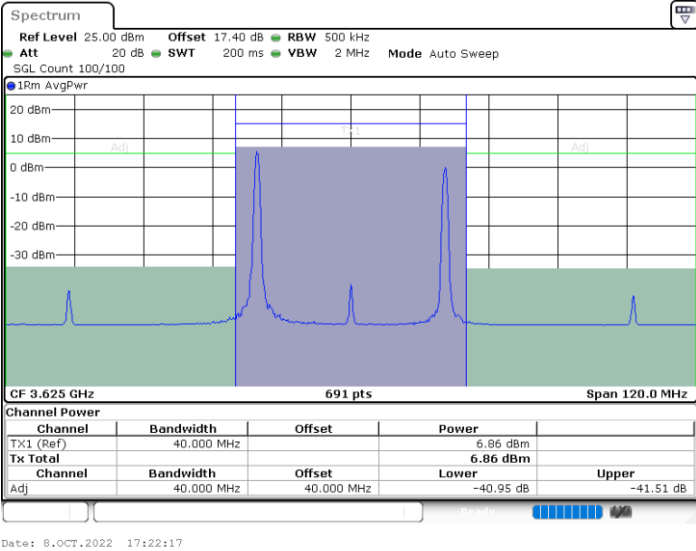

Highest Channel / 1RB99 and 1RB0

Highest Channel / FullIRB

N/A

LTE Band 48C / 20MHz+15MHz

64QAM

Lowest Channel / 1RB0 and 1RB74

Lowest Channel / 1RB99 and 1RB0

Lowest Channel / FullIRB

N/A

LTE Band 48C / 20MHz+15MHz

64QAM

Middle Channel / 1RB0 and 1RB74

Middle Channel / 1RB99 and 1RB0

Middle Channel / FullIRB

N/A

LTE Band 48C / 20MHz+15MHz

64QAM

Highest Channel / 1RB0 and 1RB74

Highest Channel / 1RB99 and 1RB0

Highest Channel / FullIRB

N/A

LTE Band 48C / 20MHz+20MHz

64QAM

Lowest Channel / 1RB0 and 1RB9