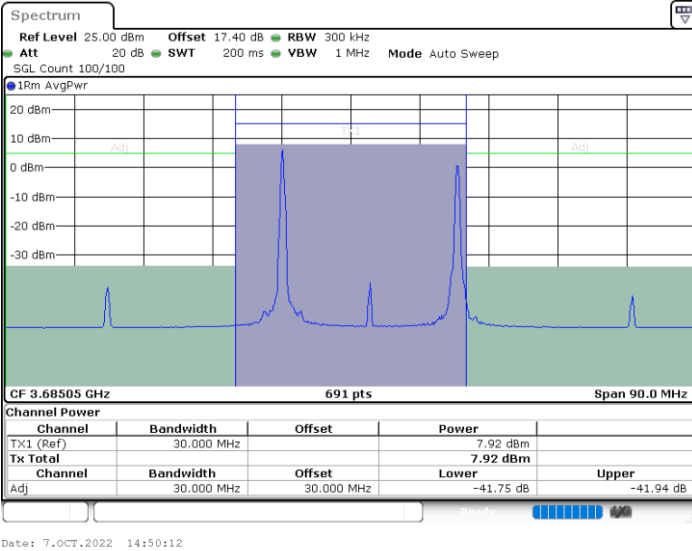

Highest Channel / 1RB99 and 1RB0

Highest Channel / FullIRB

N/A

LTE Band 48C / 5MHz+20MHz

64QAM

Lowest Channel / 1RB0 and 1RB9

Lowest Channel / 1RB24 and 1RB0

Lowest Channel / FullIRB

N/A

LTE Band 48C / 5MHz+20MHz

64QAM

Middle Channel / 1RB0 and 1RB9

Middle Channel / 1RB24 and 1RB0

Middle Channel / FullIRB

N/A

LTE Band 48C / 5MHz+20MHz

64QAM

Highest Channel / 1RB0 and 1RB99

Highest Channel / 1RB24 and 1RB0

Highest Channel / FullIRB

N/A

LTE Band 48C / 10MHz+20MHz

64QAM

Lowest Channel / 1RB0 and 1RB9