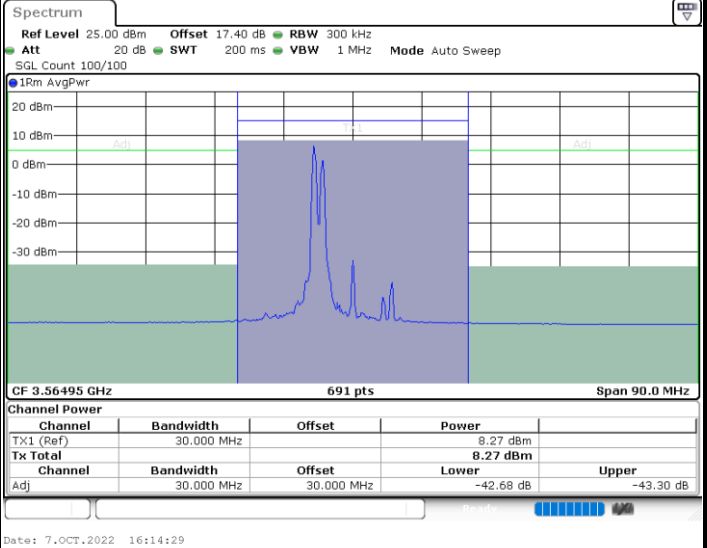

N/A

LTE Band 48C / 5MHz+20MHz

64QAM

Middle Channel / 1RB0 and 1RB9

Middle Channel / 1RB24 and 1RB0

Middle Channel / FullIRB

N/A

LTE Band 48C / 5MHz+20MHz

64QAM

Highest Channel / 1RB0 and 1RB99

Highest Channel / 1RB24 and 1RB0

Highest Channel / FullIRB

N/A

LTE Band 48C / 10MHz+20MHz

64QAM

Lowest Channel / 1RB0 and 1RB9

Lowest Channel / 1RB49 and 1RB0

Lowest Channel / FullIRB

N/A

LTE Band 48C / 10MHz+20MHz

64QAM

Middle Channel / 1RB0 and 1RB9

Middle Channel / 1RB49 and 1RB0

Date: 7.OCT.2022 16:30:02