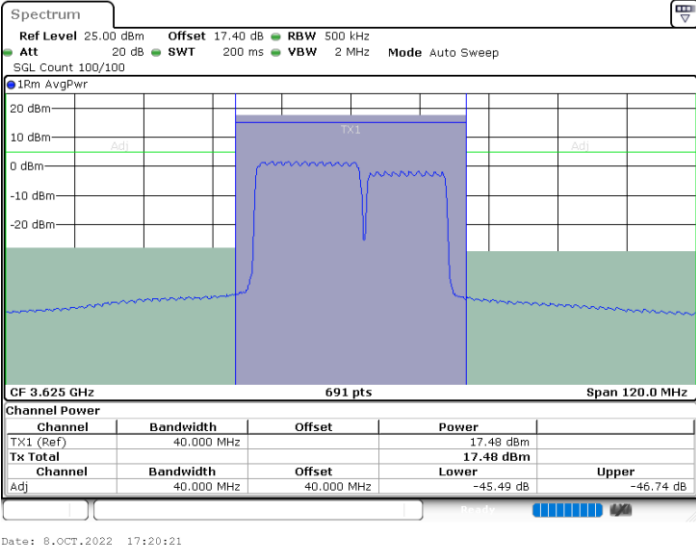

Highest Channel / 1RB0 and 1RB49

Highest Channel / 1RB99 and 1RB0

Highest Channel / FullIRB

N/A

LTE Band 48C / 20MHz+15MHz

16QAM

Lowest Channel / 1RB0 and 1RB74

Lowest Channel / 1RB99 and 1RB0

Lowest Channel / FullIRB

N/A

LTE Band 48C / 20MHz+15MHz

16QAM

Middle Channel / 1RB0 and 1RB74

Middle Channel / 1RB99 and 1RB0

Middle Channel / FullIRB

N/A

LTE Band 48C / 20MHz+15MHz

16QAM

Highest Channel / 1RB0 and 1RB74

Highest Channel / 1RB99 and 1RB0

Highest Channel / FullIRB

N/A

LTE Band 48C / 20MHz+20MHz

16QAM