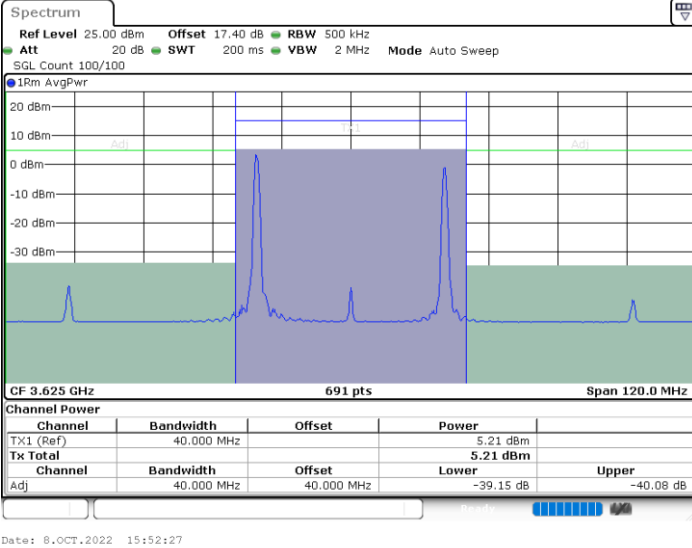

Highest Channel / FullIRB

N/A

LTE Band 48C / 15MHz+20MHz

64QAM

Lowest Channel / 1RB0 and 1RB9

Lowest Channel / 1RB74 and 1RB0

Lowest Channel / FullIRB

N/A

LTE Band 48C / 15MHz+20MHz

64QAM

Middle Channel / 1RB0 and 1RB9

Middle Channel / 1RB74 and 1RB0

Middle Channel / FullIRB

N/A

LTE Band 48C / 15MHz+20MHz

64QAM