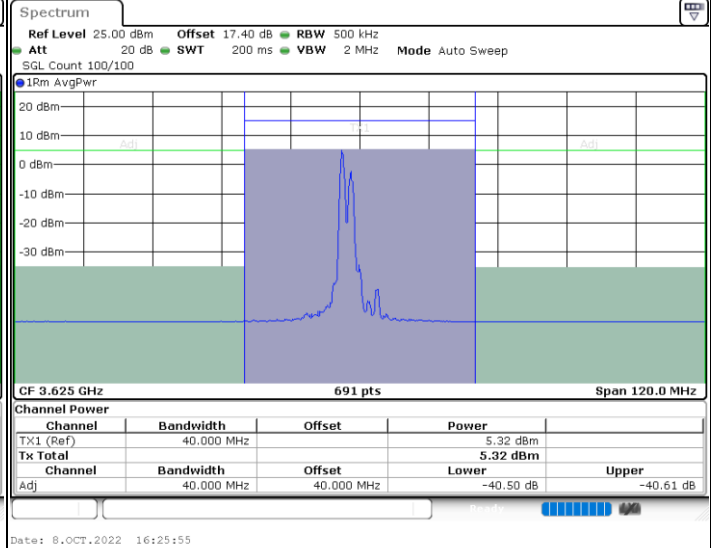

Date: 7.OCT.2022 16:34:51

Middle Channel / FullIRB

N/A

Date: 7.OCT.2022 16:29:05

LTE Band 48C / 10MHz+20MHz

64QAM

Highest Channel / 1RB0 and 1RB99

Highest Channel / 1RB49 and 1RB0

Highest Channel / FullIRB

N/A

LTE Band 48C / 15MHz+20MHz

64QAM

Lowest Channel / 1RB0 and 1RB9

Lowest Channel / 1RB74 and 1RB0

Lowest Channel / FullIRB

N/A

LTE Band 48C / 15MHz+20MHz

64QAM

Middle Channel / 1RB0 and 1RB9

Middle Channel / 1RB74 and 1RB0

Middle Channel / FullIRB

N/A

LTE Band 48C / 15MHz+20MHz

64QAM

Highest Channel / 1RB0 and 1RB99

Highest Channel / 1RB74 and 1RB0

Highest Channel / FullIRB

N/A

LTE Band 48C / 20MHz+5MHz

64QAM

Lowest Channel / 1RB0 and 1RB24

Lowest Channel / 1RB99 and 1RB0