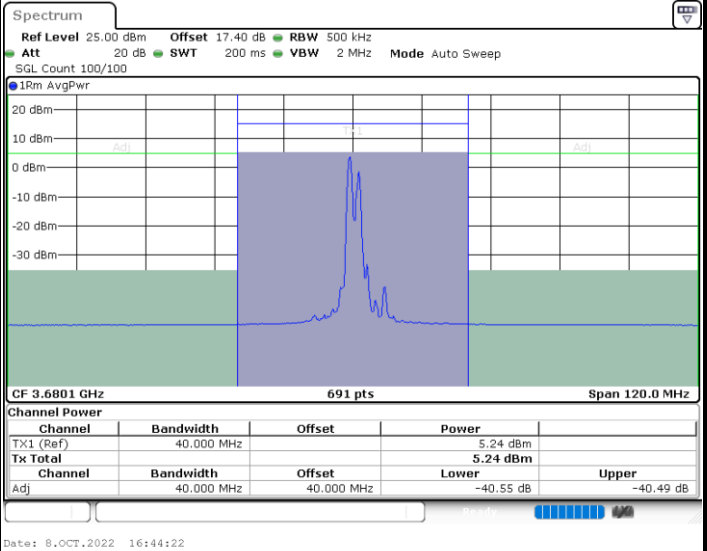

Highest Channel / FullIRB

N/A

LTE Band 48C / 15MHz+20MHz

64QAM

Lowest Channel / 1RB0 and 1RB9

Lowest Channel / 1RB74 and 1RB0

Lowest Channel / FullIRB

N/A

LTE Band 48C / 15MHz+20MHz

64QAM

Middle Channel / 1RB0 and 1RB9

Middle Channel / 1RB74 and 1RB0

Middle Channel / FullIRB

N/A

LTE Band 48C / 15MHz+20MHz

64QAM

Highest Channel / 1RB0 and 1RB99

Highest Channel / 1RB74 and 1RB0

Highest Channel / FullIRB

N/A

LTE Band 48C / 20MHz+5MHz

64QAM

Lowest Channel / 1RB0 and 1RB24

Lowest Channel / 1RB99 and 1RB0