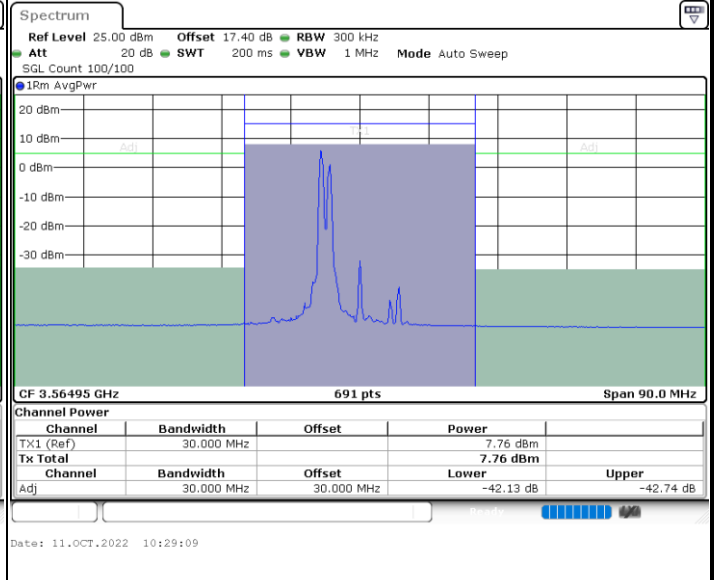

Middle Channel / 1RB24 and 1RB0

Middle Channel / FullIRB

N/A

LTE Band 48C / 5MHz+20MHz

256QAM

Highest Channel / 1RB0 and 1RB99

Highest Channel / 1RB24 and 1RB0

Highest Channel / FullIRB

N/A

LTE Band 48C / 10MHz+20MHz

256QAM

Lowest Channel / 1RB0 and 1RB99

Lowest Channel / 1RB49 and 1RB0

Lowest Channel / FullIRB

N/A

LTE Band 48C / 10MHz+20MHz

256QAM

Middle Channel / 1RB0 and 1RB9

Middle Channel / 1RB49 and 1RB0

Middle Channel / FullIRB

N/A

LTE Band 48C / 10MHz+20MHz

256QAM

Highest Channel / 1RB0 and 1RB99