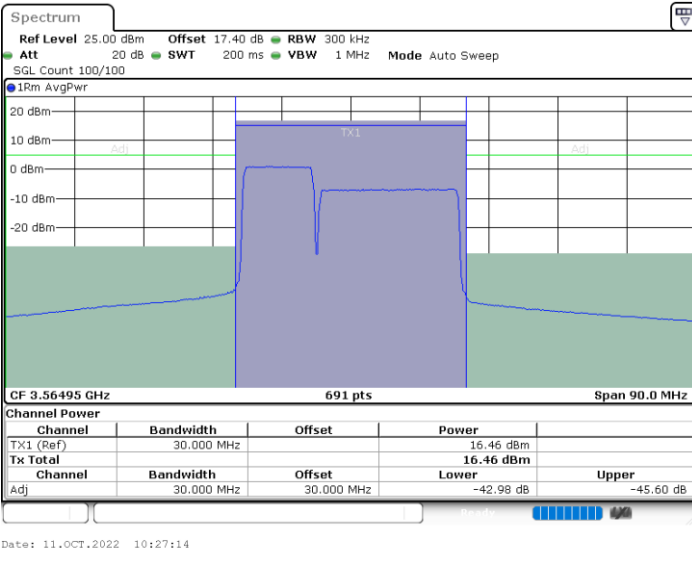

Middle Channel / 1RB24 and 1RB0

Middle Channel / FullIRB

N/A

LTE Band 48C / 5MHz+20MHz

256QAM

Highest Channel / 1RB0 and 1RB99

Highest Channel / 1RB24 and 1RB0

Highest Channel / FullIRB

N/A

LTE Band 48C / 10MHz+20MHz

256QAM

Lowest Channel / 1RB0 and 1RB99

Lowest Channel / 1RB49 and 1RB0

Lowest Channel / FullIRB

N/A

LTE Band 48C / 10MHz+20MHz

256QAM

Middle Channel / 1RB0 and 1RB9

Middle Channel / 1RB49 and 1RB0

Middle Channel / FullIRB

N/A

LTE Band 48C / 10MHz+20MHz

256QAM

Highest Channel / 1RB0 and 1RB99

Highest Channel / 1RB49 and 1RB0

Highest Channel / FullIRB

N/A

LTE Band 48C / 15MHz+20MHz

256QAM

Lowest Channel / 1RB0 and 1RB99

Lowest Channel / 1RB74 and 1RB0

Lowest Channel / FullIRB