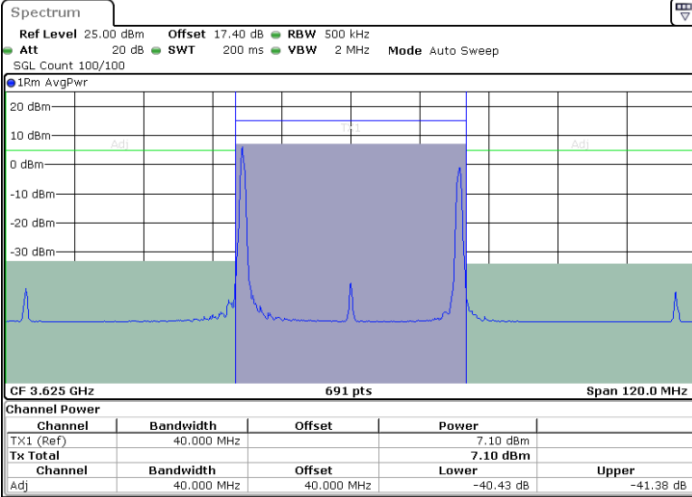

LTE Band 48C / 20MHz+15MHz

16QAM

Highest Channel / 1RB0 and 1RB74

Highest Channel / 1RB99 and 1RB0

Highest Channel / FullIRB

N/A

LTE Band 48C / 20MHz+20MHz

16QAM

Lowest Channel / 1RB0 and 1RB9

Lowest Channel / 1RB99 and 1RB0

Lowest Channel / FullIRB

N/A

LTE Band 48C / 20MHz+20MHz

16QAM

MiddleChannel / 1RB0 and 1RB9

Middle Channel / 1RB9 and 1RB0

Highest Channel / 1RB99 and 1RB0

Highest Channel / FullIRB

N/A

LTE Band 48C / 5MHz+20MHz

64QAM

Lowest Channel / 1RB0 and 1RB9

Lowest Channel / 1RB24 and 1RB0

Lowest Channel / FullIRB