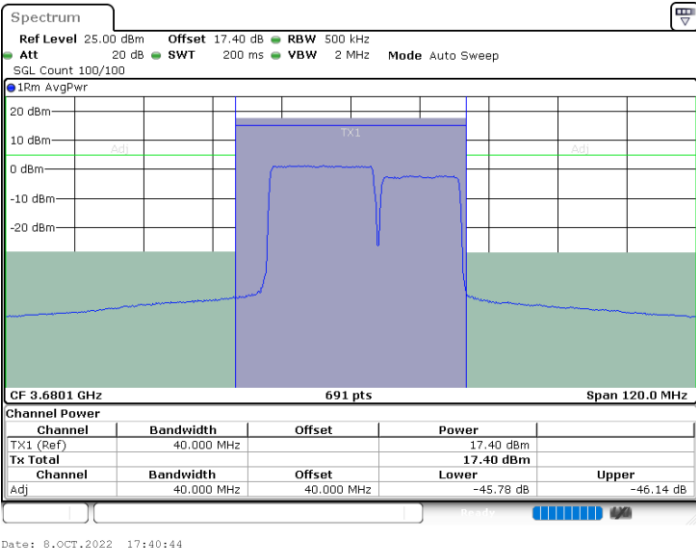

LTE Band 48C / 20MHz+15MHz

16QAM

Highest Channel / 1RB0 and 1RB74

Highest Channel / 1RB99 and 1RB0

Highest Channel / FullIRB

N/A

LTE Band 48C / 20MHz+20MHz

16QAM

Lowest Channel / 1RB0 and 1RB9

Lowest Channel / 1RB99 and 1RB0

Lowest Channel / FullIRB

N/A

LTE Band 48C / 20MHz+20MHz

16QAM

MiddleChannel / 1RB0 and 1RB9

Middle Channel / 1RB9 and 1RB0