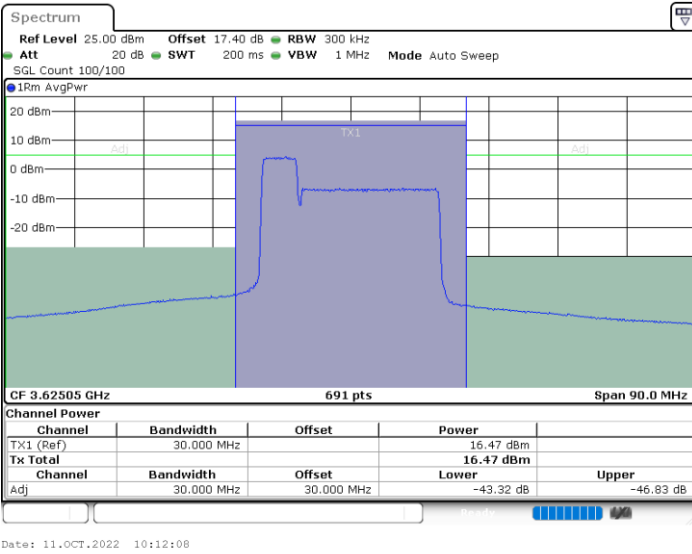

N/A

LTE Band 48C / 20MHz+20MHz

64QAM

Highest Channel / 1RB0 and 1RB99

Highest Channel / 1RB99 and 1RB0

Highest Channel / FullIRB

N/A

LTE Band 48C / 5MHz+20MHz

256QAM

Lowest Channel / 1RB0 and 1RB9

Lowest Channel / 1RB24 and 1RB0

Lowest Channel / FullIRB

N/A

LTE Band 48C / 5MHz+20MHz

256QAM

Middle Channel / 1RB0 and 1RB9

Middle Channel / 1RB24 and 1RB0

Middle Channel / FullIRB

N/A

LTE Band 48C / 5MHz+20MHz

256QAM

Highest Channel / 1RB0 and 1RB99

Highest Channel / 1RB24 and 1RB0

Highest Channel / FullIRB