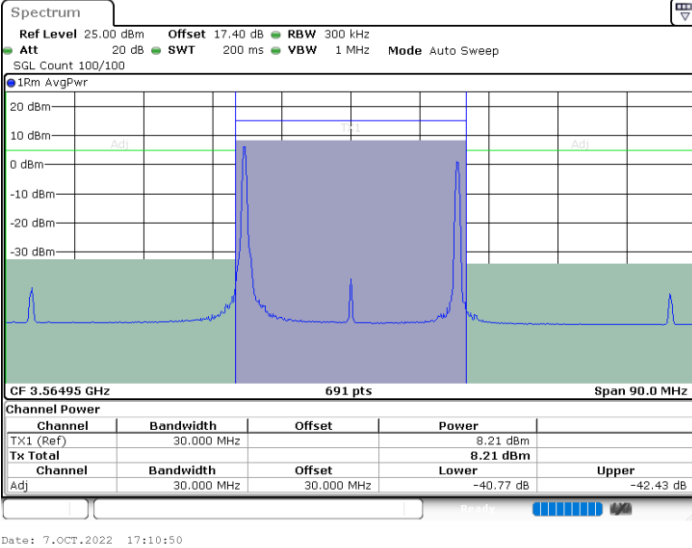

LTE Band 48C / 20MHz+5MHz

64QAM

Highest Channel / 1RB0 and 1RB24

Highest Channel / 1RB99 and 1RB0

Highest Channel / FullIRB

N/A

LTE Band 48C / 20MHz+10MHz

64QAM

Lowest Channel / 1RB0 and 1RB49

Lowest Channel / 1RB99 and 1RB0

Lowest Channel / FullIRB

N/A

LTE Band 48C / 20MHz+10MHz

64QAM

Middle Channel / 1RB0 and 1RB49

Middle Channel / 1RB99 and 1RB0