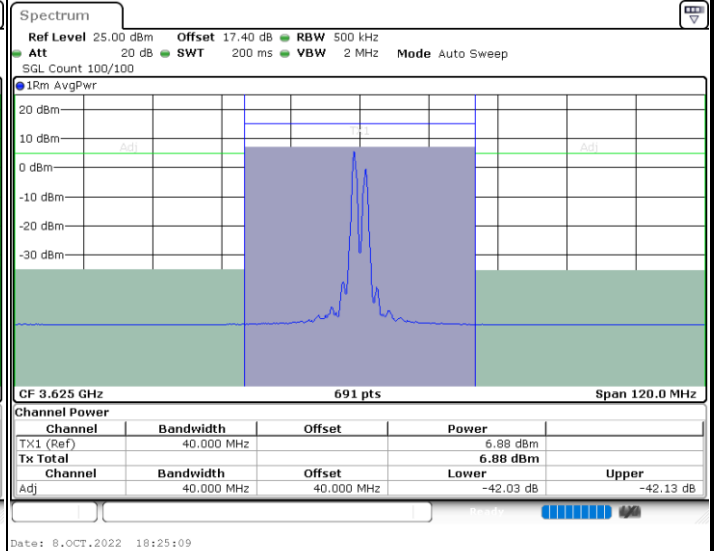

64QAM

Highest Channel / 1RB0 and 1RB74

Highest Channel / 1RB99 and 1RB0

Highest Channel / FullIRB

N/A

LTE Band 48C / 20MHz+20MHz

64QAM

Lowest Channel / 1RB0 and 1RB9

Lowest Channel / 1RB99 and 1RB0

Lowest Channel / FullIRB

N/A

LTE Band 48C / 20MHz+20MHz

64QAM

MiddleChannel / 1RB0 and 1RB99

Middle Channel / 1RB99 and 1RB0

Middle Channel / FullIRB

N/A

LTE Band 48C / 20MHz+20MHz

64QAM

Highest Channel / 1RB0 and 1RB99

Highest Channel / 1RB99 and 1RB0

Highest Channel / FullIRB

N/A

LTE Band 48C / 5MHz+20MHz