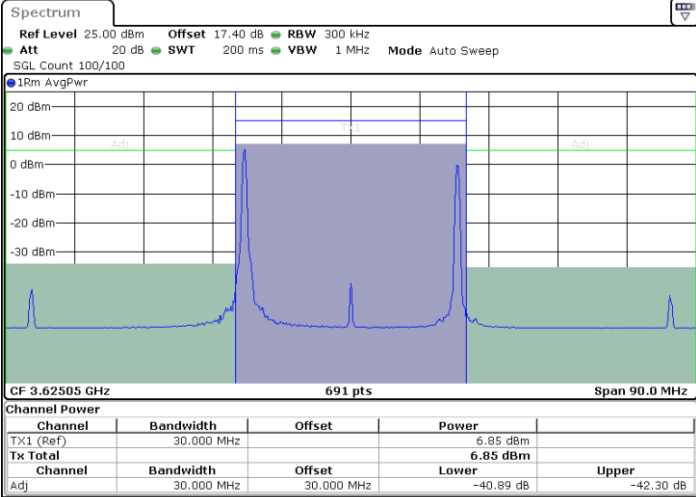

LTE Band 48C / 20MHz+5MHz

64QAM

Highest Channel / 1RB0 and 1RB24

Highest Channel / 1RB99 and 1RB0

Highest Channel / FullIRB

N/A

LTE Band 48C / 20MHz+10MHz

64QAM

Lowest Channel / 1RB0 and 1RB49

Lowest Channel / 1RB99 and 1RB0

Lowest Channel / FullIRB

N/A

LTE Band 48C / 20MHz+10MHz

64QAM

Middle Channel / 1RB0 and 1RB49

Middle Channel / 1RB99 and 1RB0

Date: 8.OCT.2022 14:51:19

Date: 8.OCT.2022 14:56:06

Middle Channel / FullIRB

N/A

Date: 8.OCT.2022 14:50:21

LTE Band 48C / 20MHz+10MHz

64QAM

Highest Channel / 1RB0 and 1RB49

Highest Channel / 1RB99 and 1RB0

Highest Channel / FullIRB

N/A

LTE Band 48C / 20MHz+15MHz

64QAM

Lowest Channel / 1RB0 and 1RB74

Lowest Channel / 1RB99 and 1RB0

Lowest Channel / FullIRB