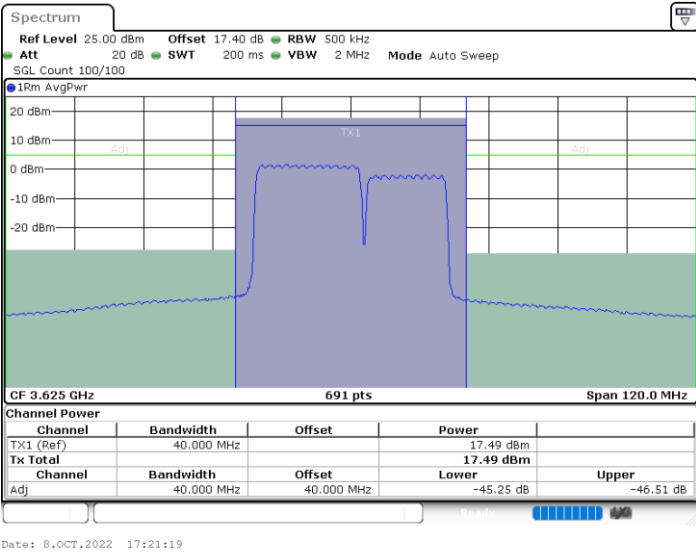

Highest Channel / 1RB99 and 1RB0

Highest Channel / FullIRB

N/A

LTE Band 48C / 20MHz+15MHz

64QAM

Lowest Channel / 1RB0 and 1RB74

Lowest Channel / 1RB99 and 1RB0

Lowest Channel / FullIRB

N/A

LTE Band 48C / 20MHz+15MHz

64QAM

Middle Channel / 1RB0 and 1RB74

Middle Channel / 1RB99 and 1RB0

Middle Channel / FullIRB

N/A

LTE Band 48C / 20MHz+15MHz

64QAM

Highest Channel / 1RB0 and 1RB74

Highest Channel / 1RB99 and 1RB0

Highest Channel / FullIRB

N/A

LTE Band 48C / 20MHz+20MHz

64QAM

Lowest Channel / 1RB0 and 1RB9