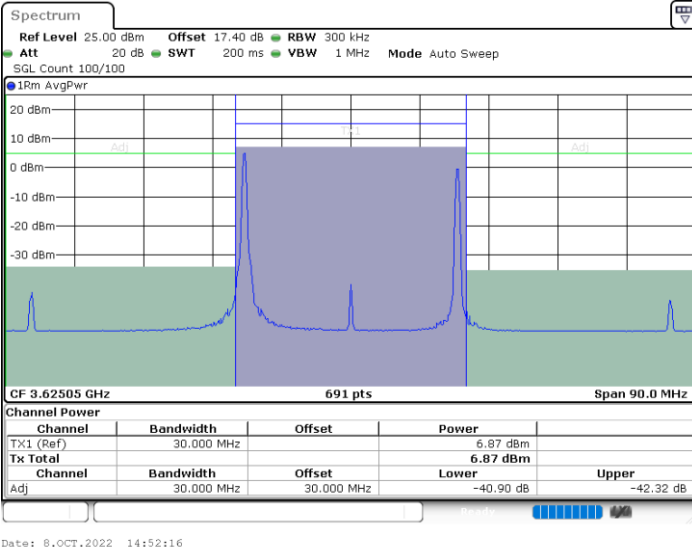

LTE Band 48C / 20MHz+10MHz

16QAM

Middle Channel / 1RB0 and 1RB49

Middle Channel / 1RB99 and 1RB0

Middle Channel / FullIRB

N/A

LTE Band 48C / 20MHz+10MHz

16QAM

Highest Channel / 1RB0 and 1RB49

Highest Channel / 1RB99 and 1RB0

Highest Channel / FullIRB

N/A

LTE Band 48C / 20MHz+15MHz

16QAM

Lowest Channel / 1RB0 and 1RB74

Lowest Channel / 1RB99 and 1RB0