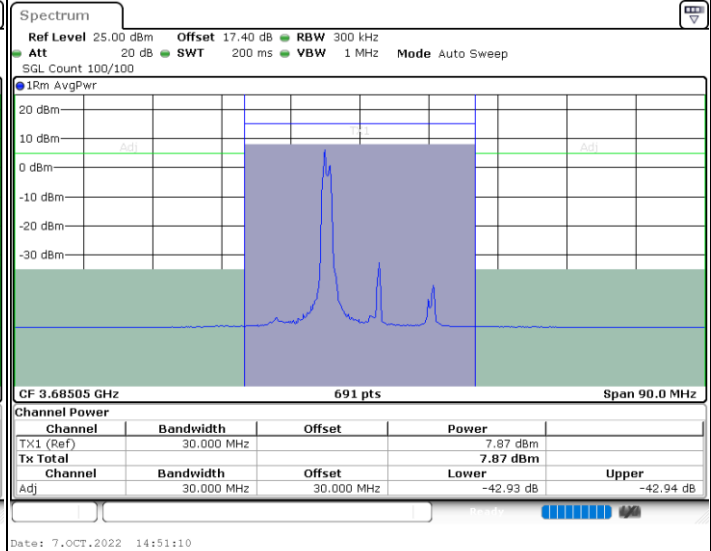

Highest Channel / 1RB99 and 1RB0

Highest Channel / FullIRB

N/A

LTE Band 48C / 5MHz+20MHz

64QAM

Lowest Channel / 1RB0 and 1RB9

Lowest Channel / 1RB24 and 1RB0

Lowest Channel / FullIRB

N/A

LTE Band 48C / 5MHz+20MHz

64QAM

Middle Channel / 1RB0 and 1RB9

Middle Channel / 1RB24 and 1RB0

Middle Channel / FullIRB

N/A

LTE Band 48C / 5MHz+20MHz

64QAM

Highest Channel / 1RB0 and 1RB99

Highest Channel / 1RB24 and 1RB0

Highest Channel / FullIRB

N/A

LTE Band 48C / 10MHz+20MHz

64QAM

Lowest Channel / 1RB0 and 1RB9