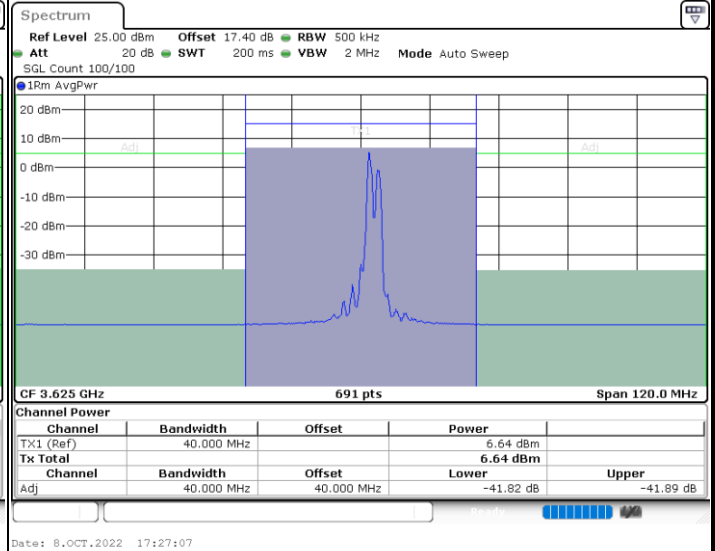

Highest Channel / 1RB99 and 1RB0

Highest Channel / FullIRB

N/A

LTE Band 48C / 20MHz+15MHz

64QAM

Lowest Channel / 1RB0 and 1RB74

Lowest Channel / 1RB99 and 1RB0

Lowest Channel / FullIRB

N/A

LTE Band 48C / 20MHz+15MHz

64QAM

Middle Channel / 1RB0 and 1RB74

Middle Channel / 1RB99 and 1RB0

Middle Channel / FullIRB

N/A

LTE Band 48C / 20MHz+15MHz

64QAM

Highest Channel / 1RB0 and 1RB74

Highest Channel / 1RB99 and 1RB0

Highest Channel / FullIRB

N/A

LTE Band 48C / 20MHz+20MHz

64QAM

Lowest Channel / 1RB0 and 1RB9