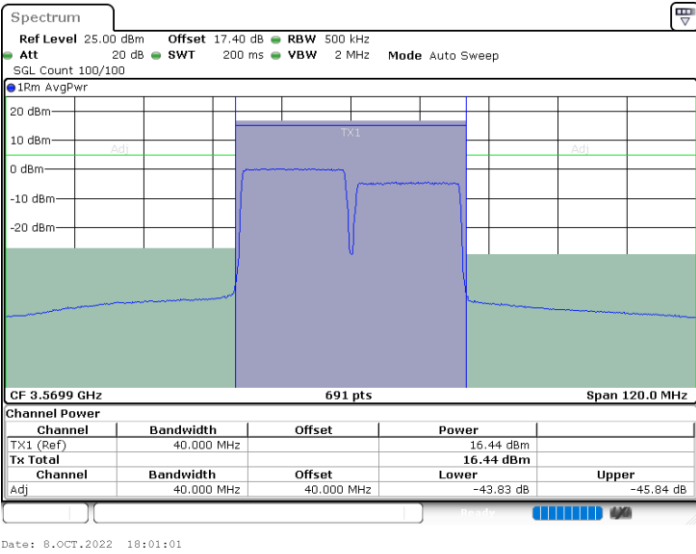

N/A

LTE Band 48C / 20MHz+15MHz

64QAM

Middle Channel / 1RB0 and 1RB74

Middle Channel / 1RB99 and 1RB0

Middle Channel / FullIRB

N/A

LTE Band 48C / 20MHz+15MHz

64QAM

Highest Channel / 1RB0 and 1RB74

Highest Channel / 1RB99 and 1RB0

Highest Channel / FullIRB

N/A

LTE Band 48C / 20MHz+20MHz

64QAM

Lowest Channel / 1RB0 and 1RB9

Lowest Channel / 1RB99 and 1RB0

Lowest Channel / FullIRB

N/A

LTE Band 48C / 20MHz+20MHz

64QAM

MiddleChannel / 1RB0 and 1RB99

Middle Channel / 1RB99 and 1RB0

Middle Channel / FullIRB