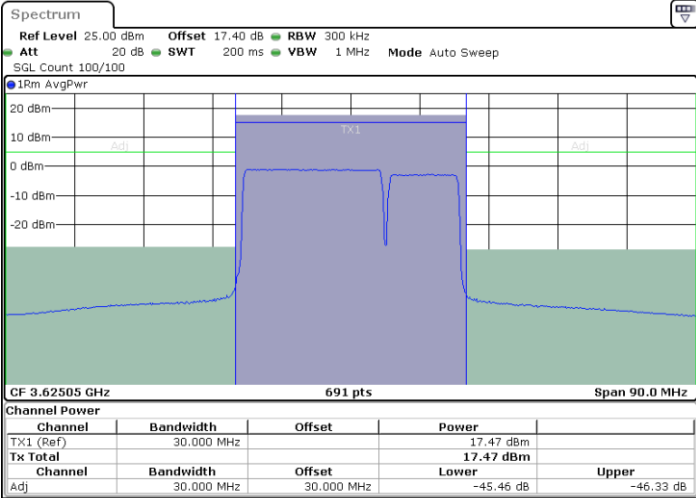

LTE Band 48C / 20MHz+5MHz

64QAM

Highest Channel / 1RB0 and 1RB24

Highest Channel / 1RB99 and 1RB0

Highest Channel / FullIRB

N/A

LTE Band 48C / 20MHz+10MHz

64QAM

Lowest Channel / 1RB0 and 1RB49

Lowest Channel / 1RB99 and 1RB0

Lowest Channel / FullIRB

N/A

LTE Band 48C / 20MHz+10MHz

64QAM

Middle Channel / 1RB0 and 1RB49

Middle Channel / 1RB99 and 1RB0

Date: 8.OCT.2022 14:51:19

Date: 8.OCT.2022 14:56:06

Middle Channel / FullIRB

N/A

Date: 8.OCT.2022 14:50:21

LTE Band 48C / 20MHz+10MHz

64QAM

Highest Channel / 1RB0 and 1RB49

Highest Channel / 1RB99 and 1RB0

Highest Channel / FullIRB

N/A

LTE Band 48C / 20MHz+15MHz

64QAM

Lowest Channel / 1RB0 and 1RB74

Lowest Channel / 1RB99 and 1RB0

Lowest Channel / FullIRB