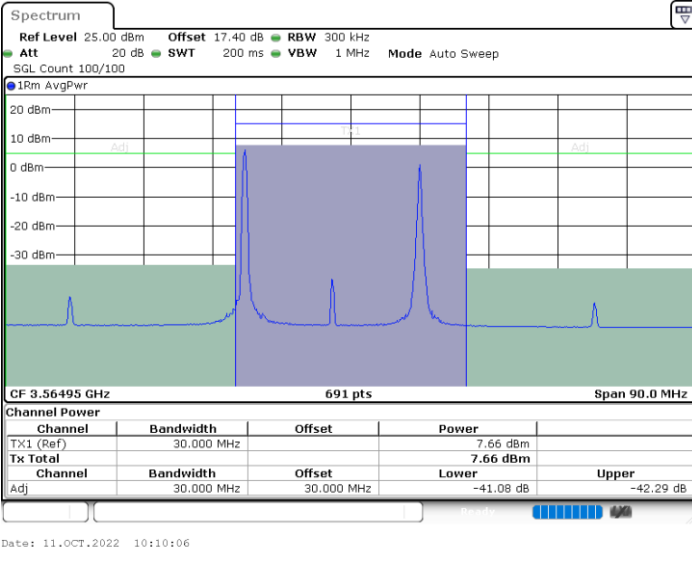

Lowest Channel / 1RB99 and 1RB0

Lowest Channel / FullIRB

N/A

LTE Band 48C / 20MHz+20MHz

64QAM

MiddleChannel / 1RB0 and 1RB99

Middle Channel / 1RB99 and 1RB0

Middle Channel / FullIRB

N/A

LTE Band 48C / 20MHz+20MHz

64QAM

Highest Channel / 1RB0 and 1RB99

Highest Channel / 1RB99 and 1RB0

Highest Channel / FullIRB

N/A

LTE Band 48C / 5MHz+20MHz

256QAM

Lowest Channel / 1RB0 and 1RB9

Lowest Channel / 1RB24 and 1RB0

Lowest Channel / FullIRB

N/A

LTE Band 48C / 5MHz+20MHz

256QAM

Middle Channel / 1RB0 and 1RB9