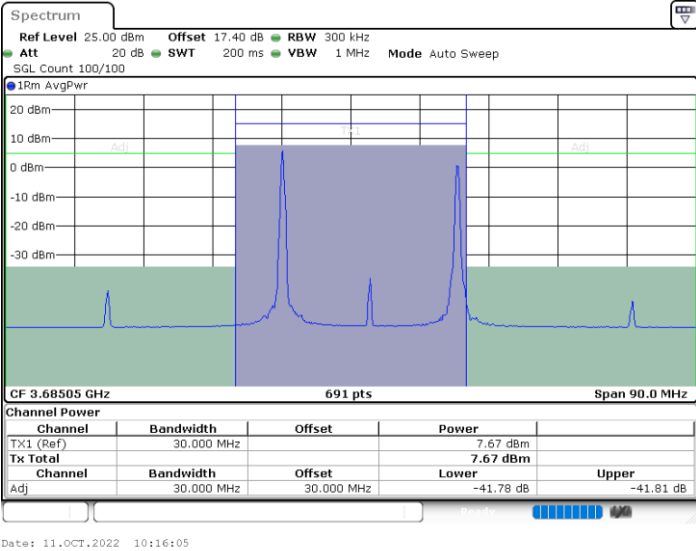

Middle Channel / 1RB24 and 1RB0

Middle Channel / FullIRB

N/A

LTE Band 48C / 5MHz+20MHz

256QAM

Highest Channel / 1RB0 and 1RB99

Highest Channel / 1RB24 and 1RB0

Highest Channel / FullIRB

N/A

LTE Band 48C / 10MHz+20MHz

256QAM

Lowest Channel / 1RB0 and 1RB99

Lowest Channel / 1RB49 and 1RB0

Lowest Channel / FullIRB

N/A

LTE Band 48C / 10MHz+20MHz