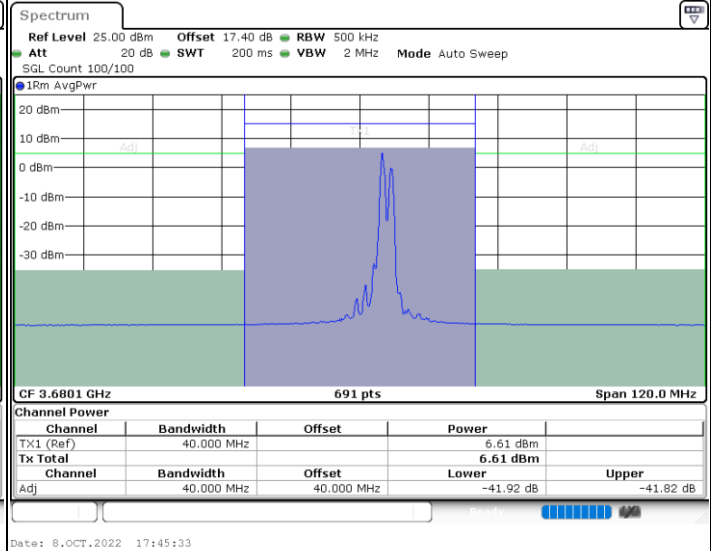

Highest Channel / 1RB99 and 1RB0

Highest Channel / FullIRB

N/A

LTE Band 48C / 20MHz+15MHz

64QAM

Lowest Channel / 1RB0 and 1RB74

Lowest Channel / 1RB99 and 1RB0

Lowest Channel / FullIRB

N/A

LTE Band 48C / 20MHz+15MHz

64QAM

Middle Channel / 1RB0 and 1RB74

Middle Channel / 1RB99 and 1RB0

Middle Channel / FullIRB

N/A

LTE Band 48C / 20MHz+15MHz

64QAM

Highest Channel / 1RB0 and 1RB74

Highest Channel / 1RB99 and 1RB0

Highest Channel / FullIRB

N/A

LTE Band 48C / 20MHz+20MHz

64QAM

Lowest Channel / 1RB0 and 1RB9