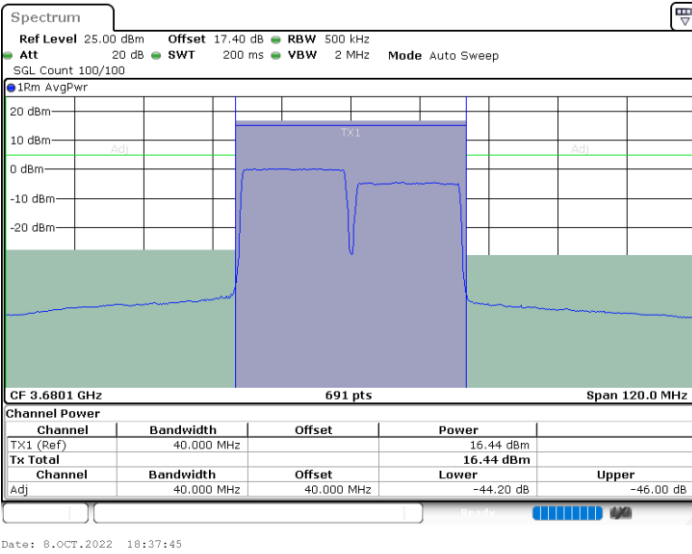

Lowest Channel / 1RB0 and 1RB9

Lowest Channel / 1RB99 and 1RB0

Lowest Channel / FullIRB

N/A

LTE Band 48C / 20MHz+20MHz

16QAM

MiddleChannel / 1RB0 and 1RB9

Middle Channel / 1RB9 and 1RB0

Date: 8.OCT.2022 18:21:36

Date: 8.OCT.2022 18:24:16

Middle Channel / FullIRB

N/A

Date: 8.OCT.2022 18:18:56

LTE Band 48C / 20MHz+20MHz

16QAM

Highest Channel / 1RB0 and 1RB99

Highest Channel / 1RB99 and 1RB0

Highest Channel / FullIRB

N/A

LTE Band 48C / 5MHz+20MHz

64QAM

Lowest Channel / 1RB0 and 1RB9

Lowest Channel / 1RB24 and 1RB0

Lowest Channel / FullIRB