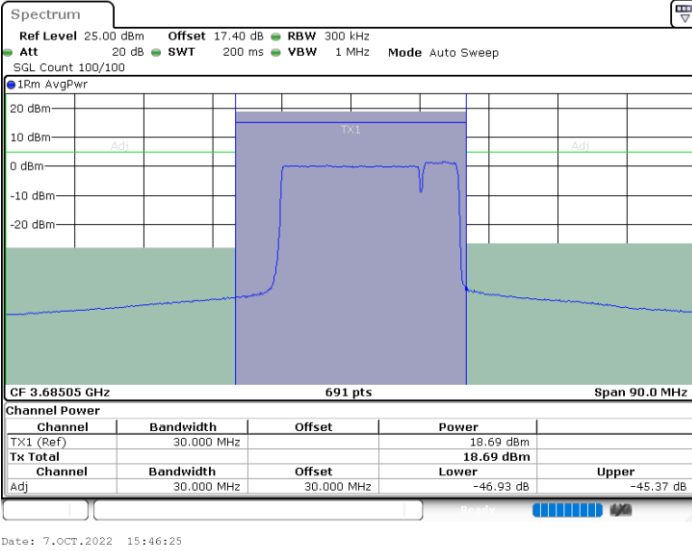

Lowest Channel / FullIRB

N/A

LTE Band 48C / 20MHz+5MHz

64QAM

Middle Channel / 1RB0 and 1RB24

Middle Channel / 1RB99 and 1RB0

Middle Channel / FullIRB

N/A

LTE Band 48C / 20MHz+5MHz

64QAM

Highest Channel / 1RB0 and 1RB24

Highest Channel / 1RB99 and 1RB0

Highest Channel / FullIRB

N/A

LTE Band 48C / 20MHz+10MHz

64QAM

Lowest Channel / 1RB0 and 1RB49

Lowest Channel / 1RB99 and 1RB0

Lowest Channel / FullIRB

N/A

LTE Band 48C / 20MHz+10MHz

64QAM

Middle Channel / 1RB0 and 1RB49

Middle Channel / 1RB99 and 1RB0