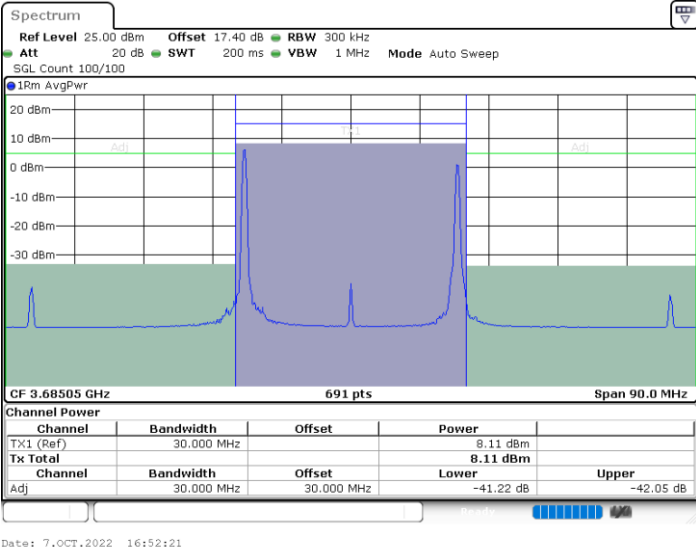

Date: 7.OCT.2022 16:34:51

Middle Channel / FullIRB

N/A

Date: 7.OCT.2022 16:29:05

LTE Band 48C / 10MHz+20MHz

64QAM

Highest Channel / 1RB0 and 1RB99

Highest Channel / 1RB49 and 1RB0

Highest Channel / FullIRB

N/A

LTE Band 48C / 15MHz+20MHz

64QAM

Lowest Channel / 1RB0 and 1RB9

Lowest Channel / 1RB74 and 1RB0

Lowest Channel / FullIRB

N/A