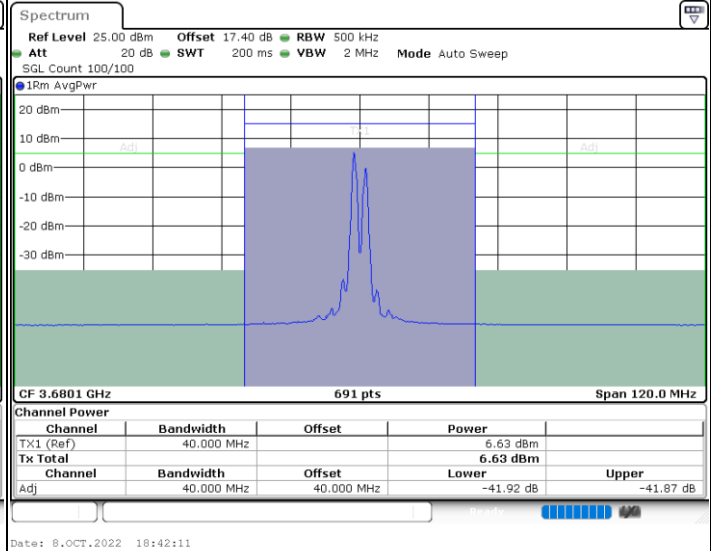

Lowest Channel / 1RB99 and 1RB0

Lowest Channel / FullIRB

N/A

LTE Band 48C / 20MHz+20MHz

64QAM

MiddleChannel / 1RB0 and 1RB99

Middle Channel / 1RB99 and 1RB0

Middle Channel / FullIRB

N/A

LTE Band 48C / 20MHz+20MHz

64QAM

Highest Channel / 1RB0 and 1RB99

Highest Channel / 1RB99 and 1RB0

Highest Channel / FullIRB

N/A

LTE Band 48C / 5MHz+20MHz

256QAM

Lowest Channel / 1RB0 and 1RB9

Lowest Channel / 1RB24 and 1RB0

Lowest Channel / FullIRB

N/A

LTE Band 48C / 5MHz+20MHz

256QAM

Middle Channel / 1RB0 and 1RB9