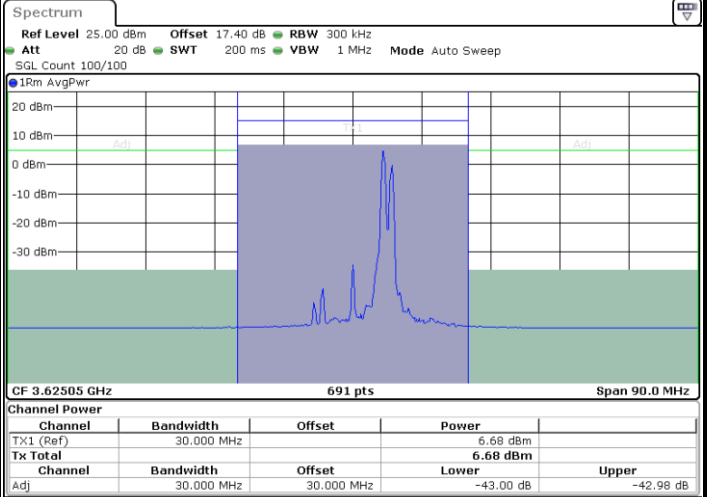

LTE Band 48C / 20MHz+5MHz

64QAM

Highest Channel / 1RB0 and 1RB24

Highest Channel / 1RB99 and 1RB0

Highest Channel / FullIRB

N/A

LTE Band 48C / 20MHz+10MHz

64QAM

Lowest Channel / 1RB0 and 1RB49

Lowest Channel / 1RB99 and 1RB0

Lowest Channel / FullIRB

N/A

LTE Band 48C / 20MHz+10MHz

64QAM

Middle Channel / 1RB0 and 1RB49

Middle Channel / 1RB99 and 1RB0

Date: 8.OCT.2022 14:51:19

Date: 8.OCT.2022 14:56:06

Middle Channel / FullIRB

N/A

Date: 8.OCT.2022 14:50:21

LTE Band 48C / 20MHz+10MHz

64QAM

Highest Channel / 1RB0 and 1RB49

Highest Channel / 1RB99 and 1RB0

Highest Channel / FullIRB

N/A

LTE Band 48C / 20MHz+15MHz

64QAM

Lowest Channel / 1RB0 and 1RB74

Lowest Channel / 1RB99 and 1RB0

Lowest Channel / FullIRB