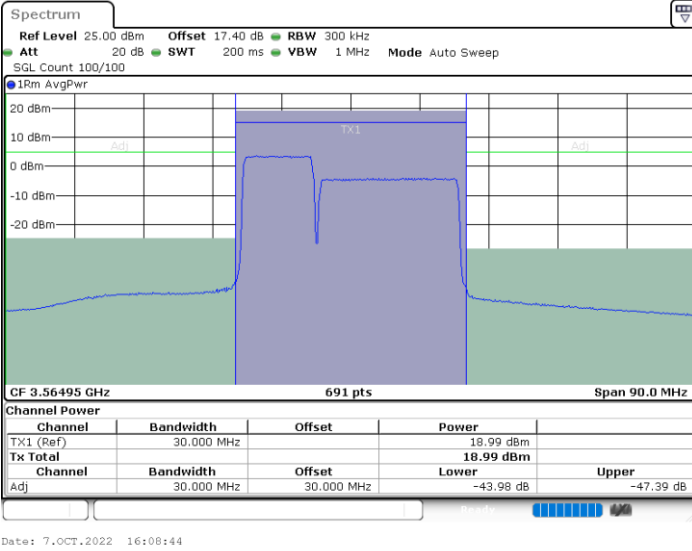

N/A

LTE Band 48C / 5MHz+20MHz

64QAM

Middle Channel / 1RB0 and 1RB9

Middle Channel / 1RB24 and 1RB0

Middle Channel / FullIRB

N/A

LTE Band 48C / 5MHz+20MHz

64QAM

Highest Channel / 1RB0 and 1RB99

Highest Channel / 1RB24 and 1RB0

Highest Channel / FullIRB

N/A

LTE Band 48C / 10MHz+20MHz

64QAM

Lowest Channel / 1RB0 and 1RB9

Lowest Channel / 1RB49 and 1RB0

Lowest Channel / FullIRB

N/A

LTE Band 48C / 10MHz+20MHz

64QAM

Middle Channel / 1RB0 and 1RB9

Middle Channel / 1RB49 and 1RB0

Date: 7.OCT.2022 16:30:02