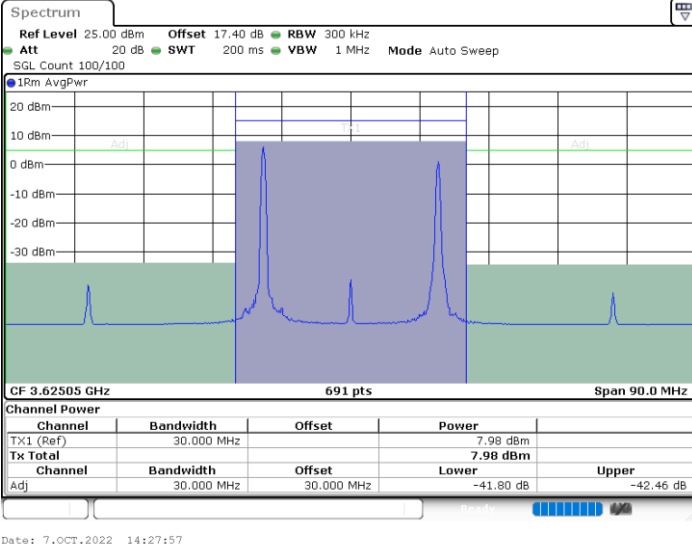

Highest Channel / 1RB99 and 1RB0

Highest Channel / FullIRB

N/A

LTE Band 48C / 5MHz+20MHz

64QAM

Lowest Channel / 1RB0 and 1RB9

Lowest Channel / 1RB24 and 1RB0

Lowest Channel / FullIRB

N/A

LTE Band 48C / 5MHz+20MHz

64QAM

Middle Channel / 1RB0 and 1RB9

Middle Channel / 1RB24 and 1RB0

Middle Channel / FullIRB

N/A

LTE Band 48C / 5MHz+20MHz

64QAM

Highest Channel / 1RB0 and 1RB99

Highest Channel / 1RB24 and 1RB0

Highest Channel / FullIRB

N/A

LTE Band 48C / 10MHz+20MHz

64QAM

Lowest Channel / 1RB0 and 1RB9