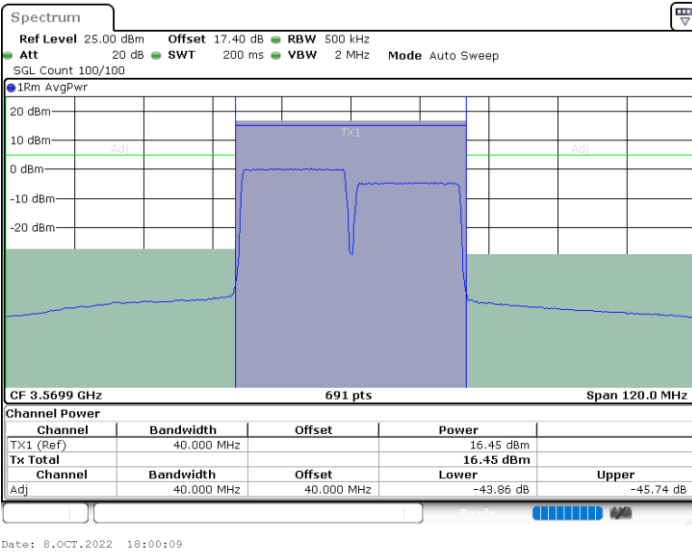

LTE Band 48C / 20MHz+15MHz

16QAM

Highest Channel / 1RB0 and 1RB74

Highest Channel / 1RB99 and 1RB0

Highest Channel / FullIRB

N/A

LTE Band 48C / 20MHz+20MHz

16QAM

Lowest Channel / 1RB0 and 1RB9

Lowest Channel / 1RB99 and 1RB0

Lowest Channel / FullIRB

N/A

LTE Band 48C / 20MHz+20MHz

16QAM

MiddleChannel / 1RB0 and 1RB9

Middle Channel / 1RB9 and 1RB0