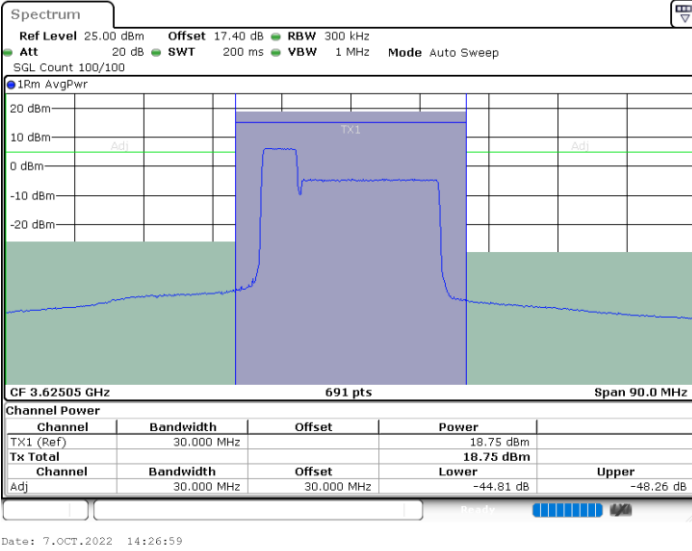

Highest Channel / 1RB99 and 1RB0

Highest Channel / FullIRB

N/A

LTE Band 48C / 5MHz+20MHz

64QAM

Lowest Channel / 1RB0 and 1RB9

Lowest Channel / 1RB24 and 1RB0

Lowest Channel / FullIRB

N/A

LTE Band 48C / 5MHz+20MHz

64QAM

Middle Channel / 1RB0 and 1RB9

Middle Channel / 1RB24 and 1RB0

Middle Channel / FullIRB

N/A

LTE Band 48C / 5MHz+20MHz

64QAM

Highest Channel / 1RB0 and 1RB99

Highest Channel / 1RB24 and 1RB0

Highest Channel / FullIRB

N/A

LTE Band 48C / 10MHz+20MHz

64QAM

Lowest Channel / 1RB0 and 1RB9