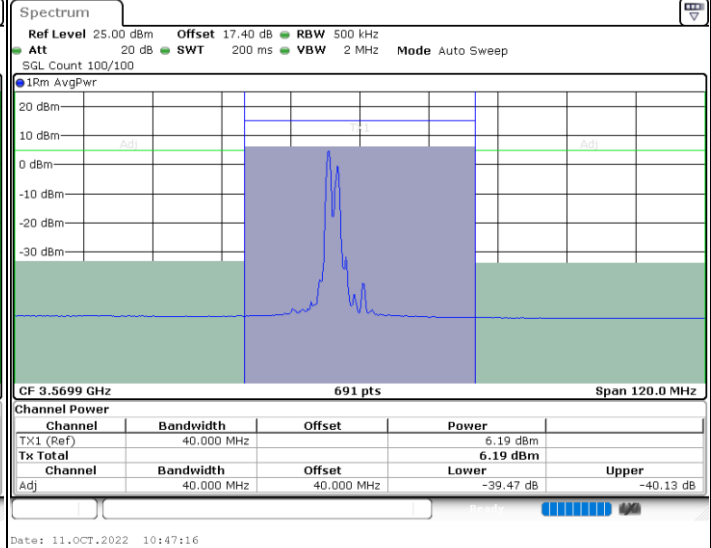

256QAM

Middle Channel / 1RB0 and 1RB9

Middle Channel / 1RB49 and 1RB0

Middle Channel / FullIRB

N/A

LTE Band 48C / 10MHz+20MHz

256QAM

Highest Channel / 1RB0 and 1RB99

Highest Channel / 1RB49 and 1RB0

Highest Channel / FullIRB

N/A

LTE Band 48C / 15MHz+20MHz

256QAM

Lowest Channel / 1RB0 and 1RB99

Lowest Channel / 1RB74 and 1RB0

Lowest Channel / FullIRB

N/A

LTE Band 48C / 15MHz+20MHz

256QAM

Middle Channel / 1RB0 and 1RB9

Middle Channel / 1RB74 and 1RB0

Middle Channel / FullIRB

N/A

LTE Band 48C / 15MHz+20MHz