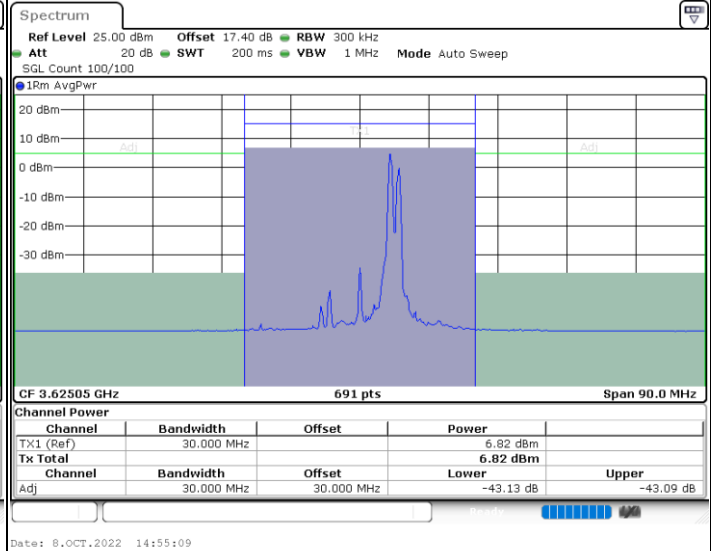

LTE Band 48C / 20MHz+10MHz

16QAM

Middle Channel / 1RB0 and 1RB49

Middle Channel / 1RB99 and 1RB0

Middle Channel / FullIRB

N/A

LTE Band 48C / 20MHz+10MHz

16QAM

Highest Channel / 1RB0 and 1RB49

Highest Channel / 1RB99 and 1RB0

Highest Channel / FullIRB

N/A

LTE Band 48C / 20MHz+15MHz

16QAM

Lowest Channel / 1RB0 and 1RB74

Lowest Channel / 1RB99 and 1RB0

Lowest Channel / FullIRB

N/A

LTE Band 48C / 20MHz+15MHz

16QAM

Middle Channel / 1RB0 and 1RB74

Middle Channel / 1RB99 and 1RB0

Middle Channel / FullIRB

N/A