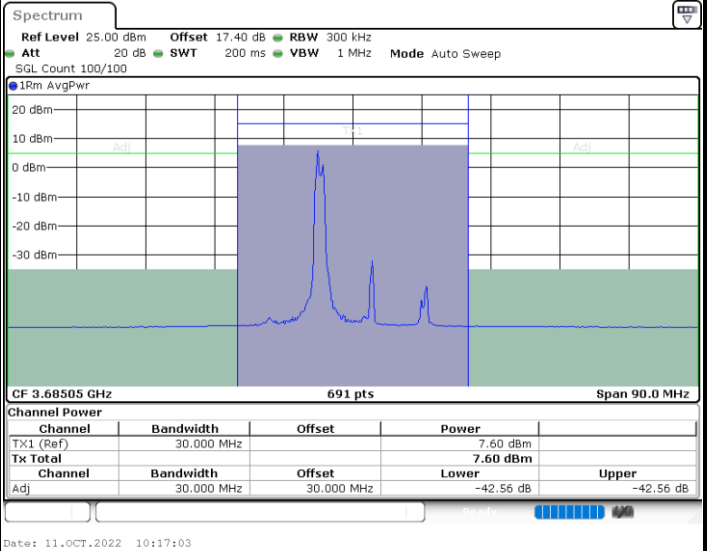

256QAM

Lowest Channel / 1RB0 and 1RB9

Lowest Channel / 1RB24 and 1RB0

Lowest Channel / FullIRB

N/A

LTE Band 48C / 5MHz+20MHz

256QAM

Middle Channel / 1RB0 and 1RB9

Middle Channel / 1RB24 and 1RB0

Middle Channel / FullIRB

N/A

LTE Band 48C / 5MHz+20MHz

256QAM

Highest Channel / 1RB0 and 1RB99

Highest Channel / 1RB24 and 1RB0

Highest Channel / FullIRB

N/A

LTE Band 48C / 10MHz+20MHz

256QAM

Lowest Channel / 1RB0 and 1RB99

Lowest Channel / 1RB49 and 1RB0

Lowest Channel / FullIRB

N/A

LTE Band 48C / 10MHz+20MHz