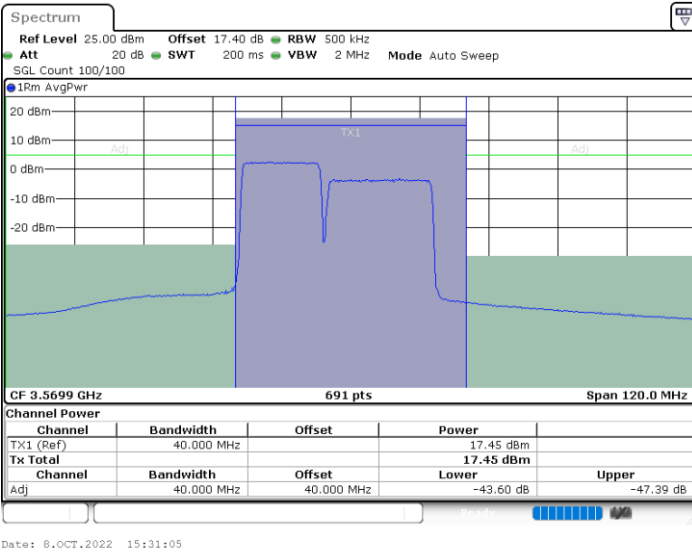

Date: 7.OCT.2022 16:34:51

Middle Channel / FullIRB

N/A

Date: 7.OCT.2022 16:29:05

LTE Band 48C / 10MHz+20MHz

64QAM

Highest Channel / 1RB0 and 1RB99

Highest Channel / 1RB49 and 1RB0

Highest Channel / FullIRB

N/A

LTE Band 48C / 15MHz+20MHz

64QAM

Lowest Channel / 1RB0 and 1RB9

Lowest Channel / 1RB74 and 1RB0

Lowest Channel / FullIRB

N/A

LTE Band 48C / 15MHz+20MHz

64QAM

Middle Channel / 1RB0 and 1RB9

Middle Channel / 1RB74 and 1RB0

Middle Channel / FullIRB

N/A

LTE Band 48C / 15MHz+20MHz

64QAM

Highest Channel / 1RB0 and 1RB99

Highest Channel / 1RB74 and 1RB0

Highest Channel / FullIRB

N/A

LTE Band 48C / 20MHz+5MHz

64QAM

Lowest Channel / 1RB0 and 1RB24

Lowest Channel / 1RB99 and 1RB0