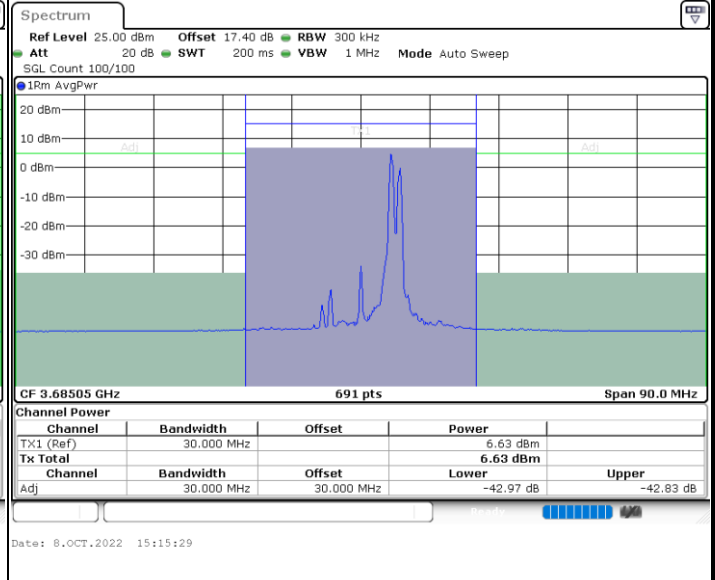

LTE Band 48C / 20MHz+10MHz

16QAM

Middle Channel / 1RB0 and 1RB49

Middle Channel / 1RB99 and 1RB0

Middle Channel / FullIRB

N/A

LTE Band 48C / 20MHz+10MHz

16QAM

Highest Channel / 1RB0 and 1RB49

Highest Channel / 1RB99 and 1RB0

Highest Channel / FullIRB

N/A

LTE Band 48C / 20MHz+15MHz

16QAM

Lowest Channel / 1RB0 and 1RB74

Lowest Channel / 1RB99 and 1RB0

Lowest Channel / FullIRB

N/A

LTE Band 48C / 20MHz+15MHz

16QAM

Middle Channel / 1RB0 and 1RB74

Middle Channel / 1RB99 and 1RB0

Middle Channel / FullIRB

N/A