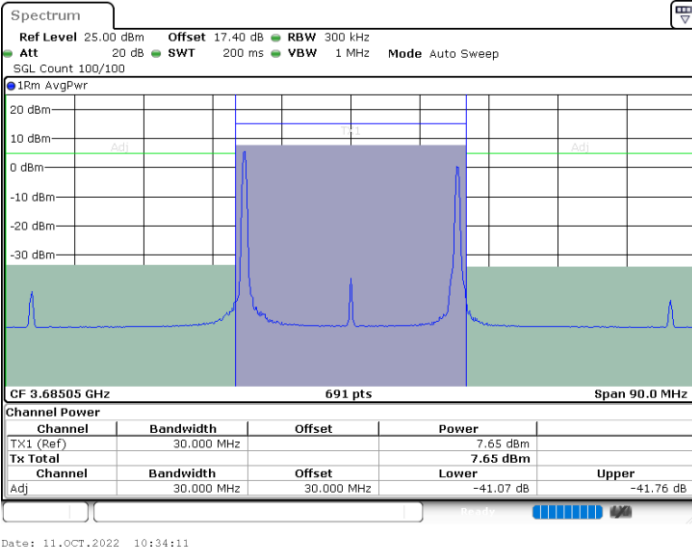

N/A

LTE Band 48C / 10MHz+20MHz

256QAM

Lowest Channel / 1RB0 and 1RB99

Lowest Channel / 1RB49 and 1RB0

Lowest Channel / FullIRB

N/A

LTE Band 48C / 10MHz+20MHz

256QAM

Middle Channel / 1RB0 and 1RB9

Middle Channel / 1RB49 and 1RB0

Middle Channel / FullIRB

N/A

LTE Band 48C / 10MHz+20MHz

256QAM

Highest Channel / 1RB0 and 1RB99

Highest Channel / 1RB49 and 1RB0

Highest Channel / FullIRB

N/A

LTE Band 48C / 15MHz+20MHz

256QAM

Lowest Channel / 1RB0 and 1RB99

Lowest Channel / 1RB74 and 1RB0

Lowest Channel / FullIRB