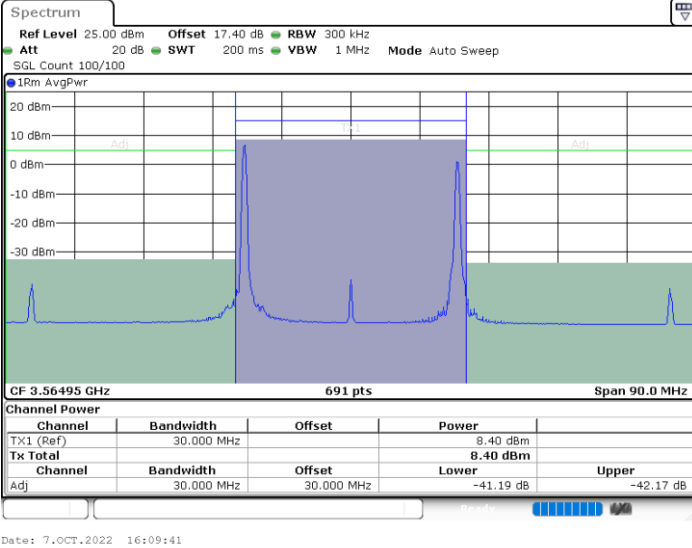

64QAM

Highest Channel / 1RB0 and 1RB99

Highest Channel / 1RB24 and 1RB0

Highest Channel / FullIRB

N/A

LTE Band 48C / 10MHz+20MHz

64QAM

Lowest Channel / 1RB0 and 1RB9

Lowest Channel / 1RB49 and 1RB0

Lowest Channel / FullIRB

N/A

LTE Band 48C / 10MHz+20MHz

64QAM

Middle Channel / 1RB0 and 1RB9

Middle Channel / 1RB49 and 1RB0

Date: 7.OCT.2022 16:30:02