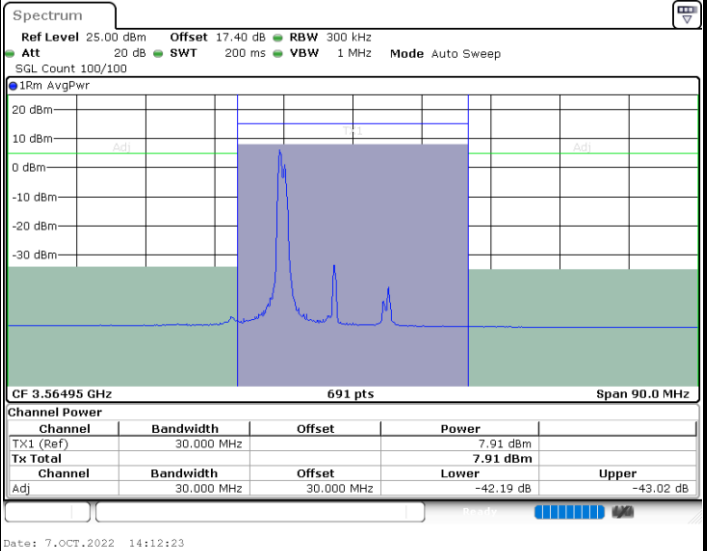

Highest Channel / 1RB99 and 1RB0

Highest Channel / FullIRB

N/A

LTE Band 48C / 5MHz+20MHz

64QAM

Lowest Channel / 1RB0 and 1RB9

Lowest Channel / 1RB24 and 1RB0

Lowest Channel / FullIRB

N/A

LTE Band 48C / 5MHz+20MHz

64QAM

Middle Channel / 1RB0 and 1RB9

Middle Channel / 1RB24 and 1RB0

Middle Channel / FullIRB

N/A

LTE Band 48C / 5MHz+20MHz

64QAM

Highest Channel / 1RB0 and 1RB99

Highest Channel / 1RB24 and 1RB0

Highest Channel / FullIRB

N/A

LTE Band 48C / 10MHz+20MHz

64QAM

Lowest Channel / 1RB0 and 1RB9