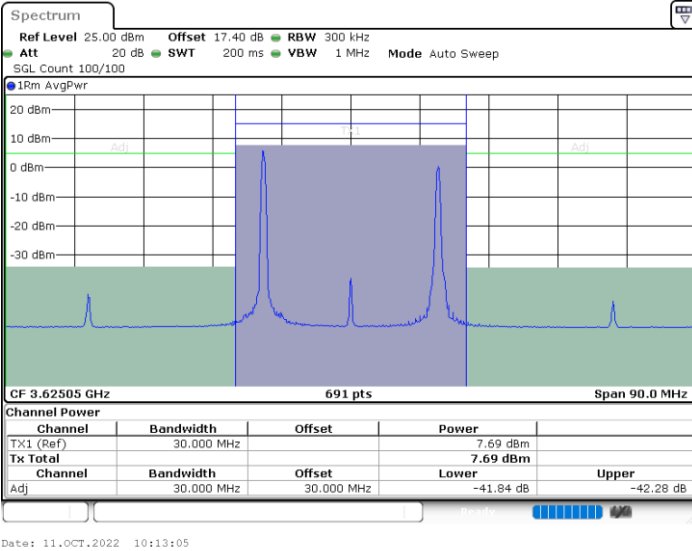

N/A

LTE Band 48C / 20MHz+20MHz

64QAM

Highest Channel / 1RB0 and 1RB99

Highest Channel / 1RB99 and 1RB0

Highest Channel / FullIRB

N/A

LTE Band 48C / 5MHz+20MHz

256QAM

Lowest Channel / 1RB0 and 1RB9

Lowest Channel / 1RB24 and 1RB0

Lowest Channel / FullIRB

N/A

LTE Band 48C / 5MHz+20MHz

256QAM

Middle Channel / 1RB0 and 1RB9

Middle Channel / 1RB24 and 1RB0

Middle Channel / FullIRB

N/A

LTE Band 48C / 5MHz+20MHz

256QAM

Highest Channel / 1RB0 and 1RB99

Highest Channel / 1RB24 and 1RB0

Highest Channel / FullIRB