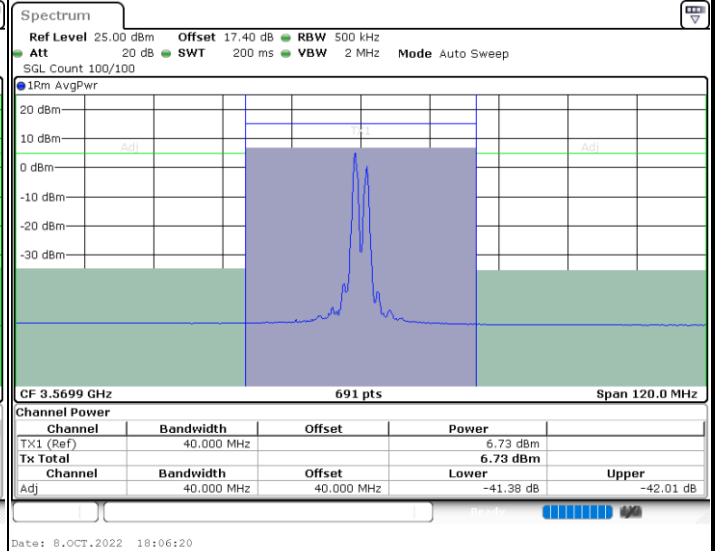

N/A

LTE Band 48C / 20MHz+15MHz

64QAM

Middle Channel / 1RB0 and 1RB74

Middle Channel / 1RB99 and 1RB0

Middle Channel / FullIRB

N/A

LTE Band 48C / 20MHz+15MHz

64QAM

Highest Channel / 1RB0 and 1RB74

Highest Channel / 1RB99 and 1RB0

Highest Channel / FullIRB

N/A

LTE Band 48C / 20MHz+20MHz

64QAM

Lowest Channel / 1RB0 and 1RB9

Lowest Channel / 1RB99 and 1RB0

Lowest Channel / FullIRB

N/A

LTE Band 48C / 20MHz+20MHz

64QAM

MiddleChannel / 1RB0 and 1RB99

Middle Channel / 1RB99 and 1RB0

Middle Channel / FullIRB

N/A

LTE Band 48C / 20MHz+20MHz

64QAM

Highest Channel / 1RB0 and 1RB99

Highest Channel / 1RB99 and 1RB0

Highest Channel / FullIRB

N/A

LTE Band 48C / 5MHz+20MHz