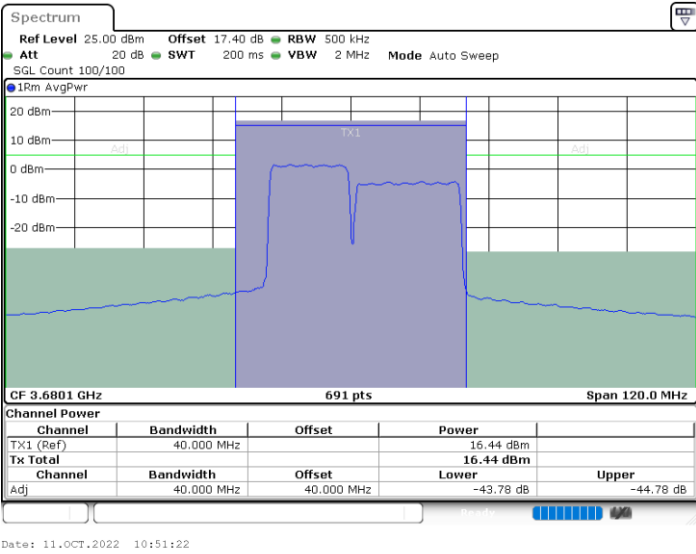

N/A

LTE Band 48C / 15MHz+20MHz

256QAM

Middle Channel / 1RB0 and 1RB9

Middle Channel / 1RB74 and 1RB0

Middle Channel / FullIRB

N/A

LTE Band 48C / 15MHz+20MHz

256QAM

Highest Channel / 1RB0 and 1RB99

Highest Channel / 1RB74 and 1RB0

Highest Channel / FullIRB

N/A

LTE Band 48C / 20MHz+5MHz

256QAM

Lowest Channel / 1RB0 and 1RB24

Lowest Channel / 1RB99 and 1RB0

Lowest Channel / FullIRB

N/A

LTE Band 48C / 20MHz+5MHz

256QAM

Middle Channel / 1RB0 and 1RB24

Middle Channel / 1RB99 and 1RB0

Middle Channel / FullIRB