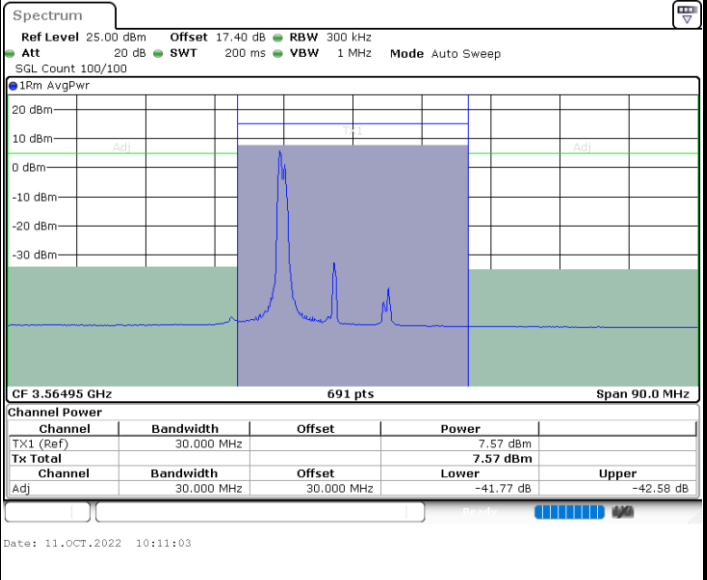

Lowest Channel / 1RB99 and 1RB0

Lowest Channel / FullIRB

N/A

LTE Band 48C / 20MHz+20MHz

64QAM

MiddleChannel / 1RB0 and 1RB99

Middle Channel / 1RB99 and 1RB0

Middle Channel / FullIRB

N/A

LTE Band 48C / 20MHz+20MHz

64QAM

Highest Channel / 1RB0 and 1RB99

Highest Channel / 1RB99 and 1RB0

Highest Channel / FullIRB

N/A

LTE Band 48C / 5MHz+20MHz

256QAM

Lowest Channel / 1RB0 and 1RB9

Lowest Channel / 1RB24 and 1RB0

Lowest Channel / FullIRB

N/A

LTE Band 48C / 5MHz+20MHz

256QAM

Middle Channel / 1RB0 and 1RB9