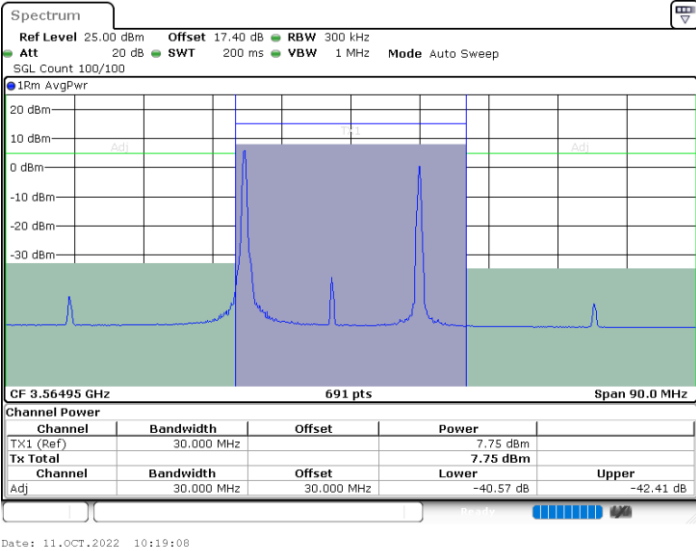

N/A

LTE Band 48C / 15MHz+20MHz

256QAM

Middle Channel / 1RB0 and 1RB9

Middle Channel / 1RB74 and 1RB0

Middle Channel / FullIRB

N/A

LTE Band 48C / 15MHz+20MHz

256QAM

Highest Channel / 1RB0 and 1RB99

Highest Channel / 1RB74 and 1RB0

Highest Channel / FullIRB

N/A

LTE Band 48C / 20MHz+5MHz

256QAM

Lowest Channel / 1RB0 and 1RB24

Lowest Channel / 1RB99 and 1RB0

Lowest Channel / FullIRB

N/A

LTE Band 48C / 20MHz+5MHz

256QAM

Middle Channel / 1RB0 and 1RB24

Middle Channel / 1RB99 and 1RB0

Middle Channel / FullIRB