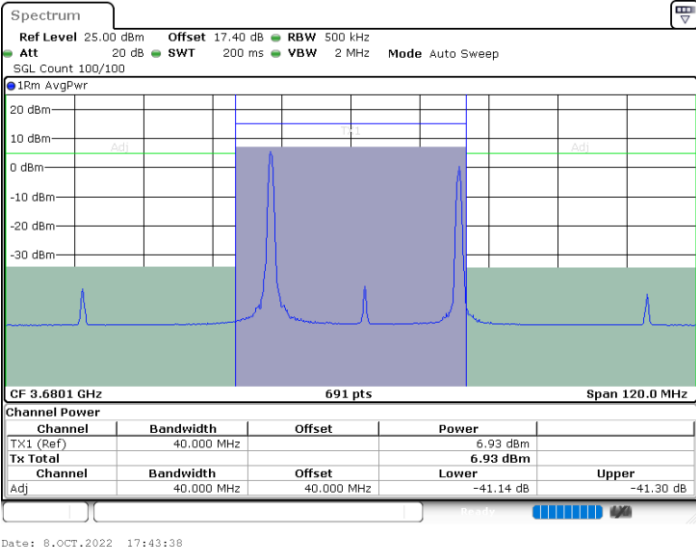

Highest Channel / 1RB0 and 1RB49

Highest Channel / 1RB99 and 1RB0

Highest Channel / FullIRB

N/A

LTE Band 48C / 20MHz+15MHz

16QAM

Lowest Channel / 1RB0 and 1RB74

Lowest Channel / 1RB99 and 1RB0

Lowest Channel / FullIRB

N/A

LTE Band 48C / 20MHz+15MHz

16QAM

Middle Channel / 1RB0 and 1RB74

Middle Channel / 1RB99 and 1RB0

Middle Channel / FullIRB

N/A

LTE Band 48C / 20MHz+15MHz

16QAM

Highest Channel / 1RB0 and 1RB74

Highest Channel / 1RB99 and 1RB0

Highest Channel / FullIRB

N/A

LTE Band 48C / 20MHz+20MHz

16QAM