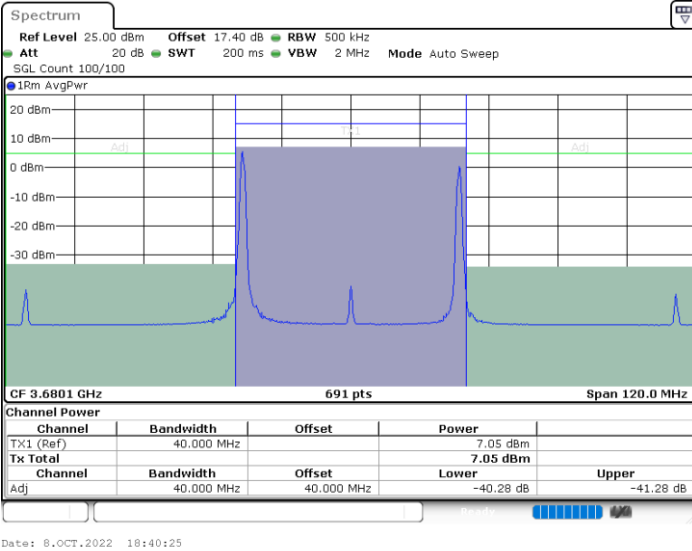

Lowest Channel / 1RB0 and 1RB9

Lowest Channel / 1RB99 and 1RB0

Lowest Channel / FullIRB

N/A

LTE Band 48C / 20MHz+20MHz

16QAM

MiddleChannel / 1RB0 and 1RB9

Middle Channel / 1RB9 and 1RB0

Date: 8.OCT.2022 18:21:36

Date: 8.OCT.2022 18:24:16

Middle Channel / FullIRB

N/A

Date: 8.OCT.2022 18:18:56

LTE Band 48C / 20MHz+20MHz

16QAM

Highest Channel / 1RB0 and 1RB99

Highest Channel / 1RB99 and 1RB0

Highest Channel / FullIRB

N/A

LTE Band 48C / 5MHz+20MHz

64QAM

Lowest Channel / 1RB0 and 1RB9

Lowest Channel / 1RB24 and 1RB0

Lowest Channel / FullIRB