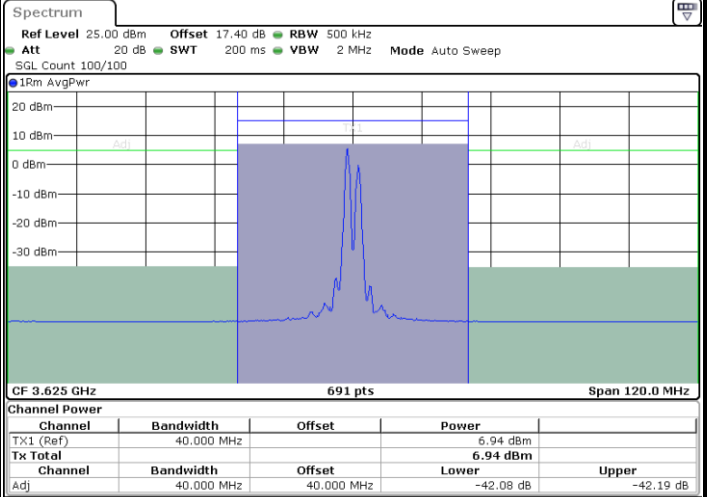

LTE Band 48C / 20MHz+15MHz

16QAM

Highest Channel / 1RB0 and 1RB74

Highest Channel / 1RB99 and 1RB0

Highest Channel / FullIRB

N/A

LTE Band 48C / 20MHz+20MHz

16QAM

Lowest Channel / 1RB0 and 1RB9

Lowest Channel / 1RB99 and 1RB0

Lowest Channel / FullIRB

N/A

LTE Band 48C / 20MHz+20MHz

16QAM

MiddleChannel / 1RB0 and 1RB9

Middle Channel / 1RB9 and 1RB0

Date: 8.OCT.2022 18:21:36

Date: 8.OCT.2022 18:24:16

Middle Channel / FullIRB

N/A

Date: 8.OCT.2022 18:18:56

LTE Band 48C / 20MHz+20MHz

16QAM

Highest Channel / 1RB0 and 1RB99

Highest Channel / 1RB99 and 1RB0

Highest Channel / FullIRB

N/A

LTE Band 48C / 5MHz+20MHz

64QAM

Lowest Channel / 1RB0 and 1RB9

Lowest Channel / 1RB24 and 1RB0

Lowest Channel / FullIRB