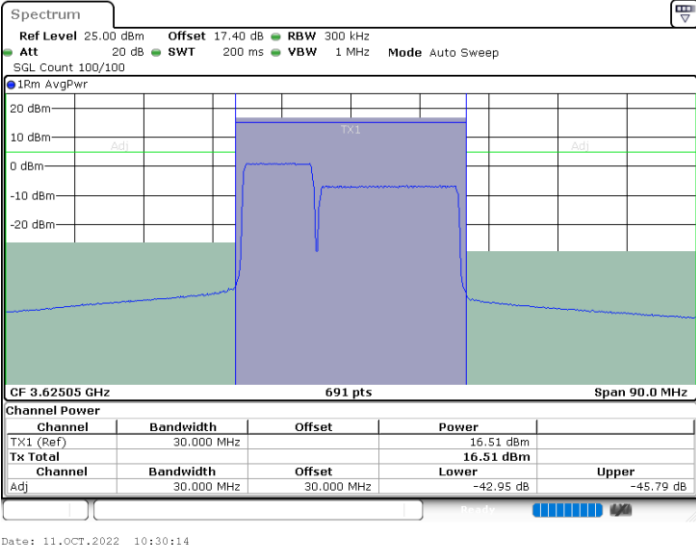

N/A

LTE Band 48C / 10MHz+20MHz

256QAM

Lowest Channel / 1RB0 and 1RB99

Lowest Channel / 1RB49 and 1RB0

Lowest Channel / FullIRB

N/A

LTE Band 48C / 10MHz+20MHz

256QAM

Middle Channel / 1RB0 and 1RB9

Middle Channel / 1RB49 and 1RB0

Middle Channel / FullIRB

N/A

LTE Band 48C / 10MHz+20MHz

256QAM

Highest Channel / 1RB0 and 1RB99

Highest Channel / 1RB49 and 1RB0

Highest Channel / FullIRB

N/A

LTE Band 48C / 15MHz+20MHz

256QAM

Lowest Channel / 1RB0 and 1RB99

Lowest Channel / 1RB74 and 1RB0

Lowest Channel / FullIRB