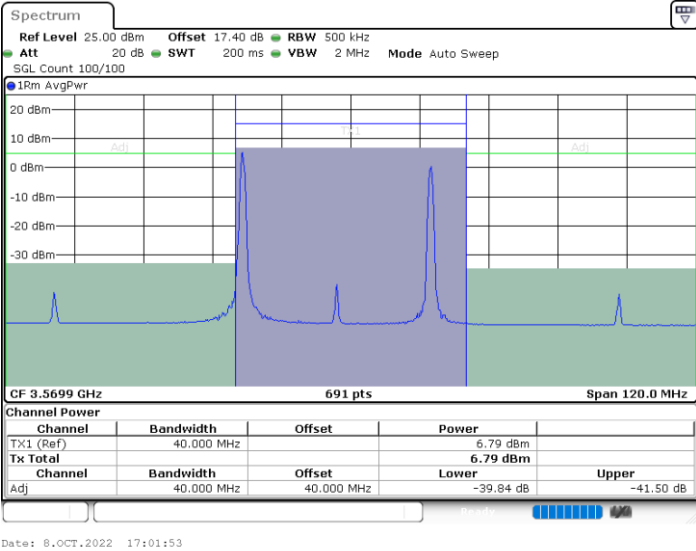

Highest Channel / 1RB99 and 1RB0

Highest Channel / FullIRB

N/A

LTE Band 48C / 20MHz+15MHz

64QAM

Lowest Channel / 1RB0 and 1RB74

Lowest Channel / 1RB99 and 1RB0

Lowest Channel / FullIRB

N/A

LTE Band 48C / 20MHz+15MHz

64QAM

Middle Channel / 1RB0 and 1RB74

Middle Channel / 1RB99 and 1RB0

Middle Channel / FullIRB

N/A

LTE Band 48C / 20MHz+15MHz