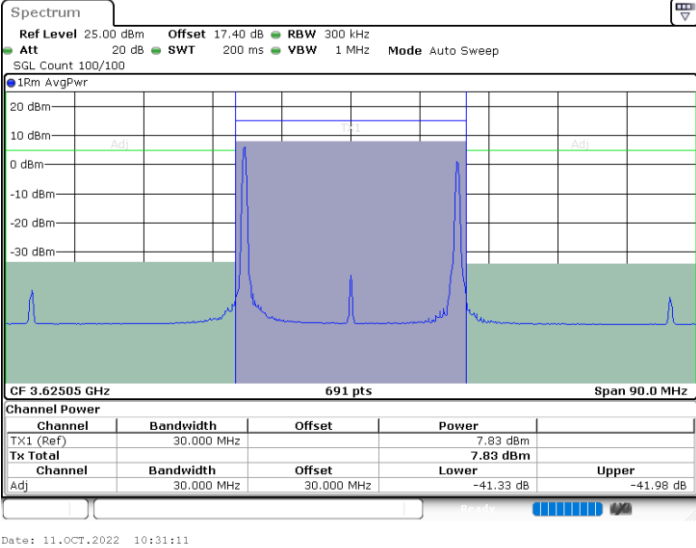

Middle Channel / 1RB24 and 1RB0

Middle Channel / FullIRB

N/A

LTE Band 48C / 5MHz+20MHz

256QAM

Highest Channel / 1RB0 and 1RB99

Highest Channel / 1RB24 and 1RB0

Highest Channel / FullIRB

N/A

LTE Band 48C / 10MHz+20MHz

256QAM

Lowest Channel / 1RB0 and 1RB99

Lowest Channel / 1RB49 and 1RB0

Lowest Channel / FullIRB

N/A

LTE Band 48C / 10MHz+20MHz

256QAM

Middle Channel / 1RB0 and 1RB9

Middle Channel / 1RB49 and 1RB0

Middle Channel / FullIRB

N/A

LTE Band 48C / 10MHz+20MHz

256QAM

Highest Channel / 1RB0 and 1RB99