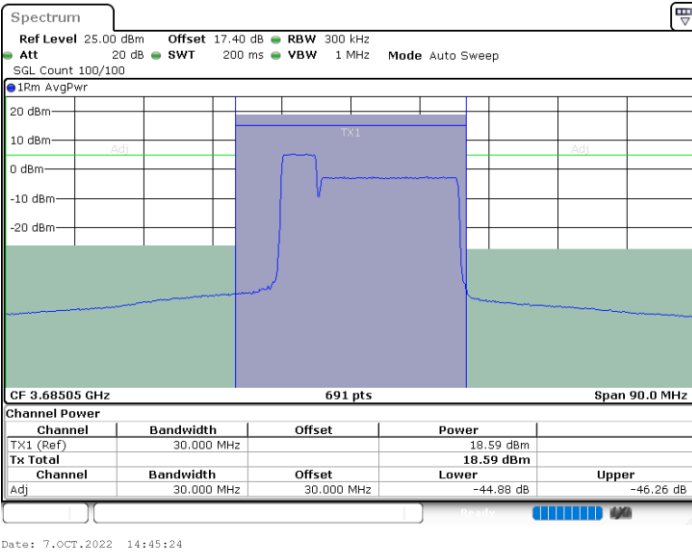

N/A

LTE Band 48C / 5MHz+20MHz

64QAM

Middle Channel / 1RB0 and 1RB9

Middle Channel / 1RB24 and 1RB0

Middle Channel / FullIRB

N/A

LTE Band 48C / 5MHz+20MHz

64QAM

Highest Channel / 1RB0 and 1RB99

Highest Channel / 1RB24 and 1RB0

Highest Channel / FullIRB

N/A

LTE Band 48C / 10MHz+20MHz

64QAM

Lowest Channel / 1RB0 and 1RB9

Lowest Channel / 1RB49 and 1RB0

Lowest Channel / FullIRB

N/A

LTE Band 48C / 10MHz+20MHz

64QAM

Middle Channel / 1RB0 and 1RB9

Middle Channel / 1RB49 and 1RB0

Date: 7.OCT.2022 16:30:02