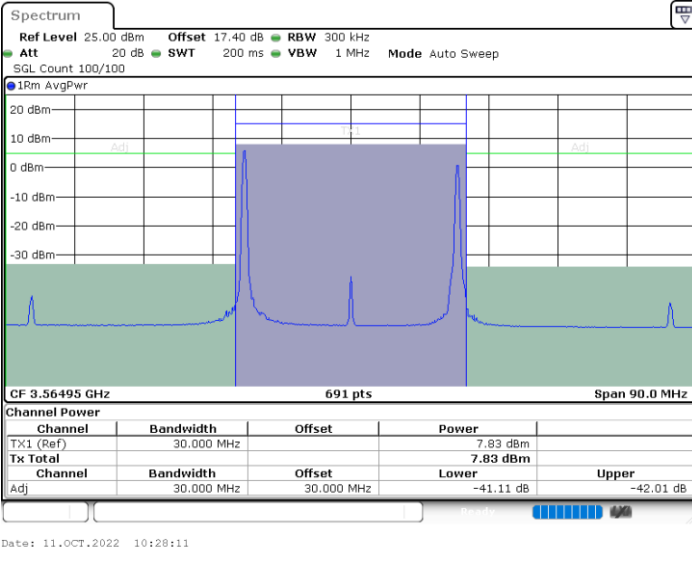

Middle Channel / 1RB24 and 1RB0

Middle Channel / FullIRB

N/A

LTE Band 48C / 5MHz+20MHz

256QAM

Highest Channel / 1RB0 and 1RB99

Highest Channel / 1RB24 and 1RB0

Highest Channel / FullIRB

N/A

LTE Band 48C / 10MHz+20MHz

256QAM

Lowest Channel / 1RB0 and 1RB99

Lowest Channel / 1RB49 and 1RB0

Lowest Channel / FullIRB

N/A

LTE Band 48C / 10MHz+20MHz

256QAM

Middle Channel / 1RB0 and 1RB9

Middle Channel / 1RB49 and 1RB0

Middle Channel / FullIRB

N/A

LTE Band 48C / 10MHz+20MHz

256QAM

Highest Channel / 1RB0 and 1RB99

Highest Channel / 1RB49 and 1RB0

Highest Channel / FullIRB

N/A

LTE Band 48C / 15MHz+20MHz

256QAM

Lowest Channel / 1RB0 and 1RB99

Lowest Channel / 1RB74 and 1RB0

Lowest Channel / FullIRB