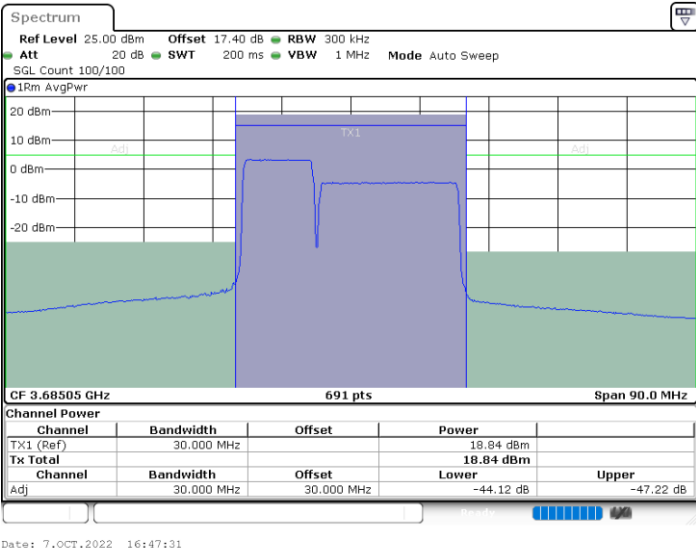

Date: 7.OCT.2022 16:34:51

Middle Channel / FullIRB

N/A

Date: 7.OCT.2022 16:29:05

LTE Band 48C / 10MHz+20MHz

64QAM

Highest Channel / 1RB0 and 1RB99

Highest Channel / 1RB49 and 1RB0

Highest Channel / FullIRB

N/A

LTE Band 48C / 15MHz+20MHz

64QAM

Lowest Channel / 1RB0 and 1RB9

Lowest Channel / 1RB74 and 1RB0

Lowest Channel / FullIRB

N/A