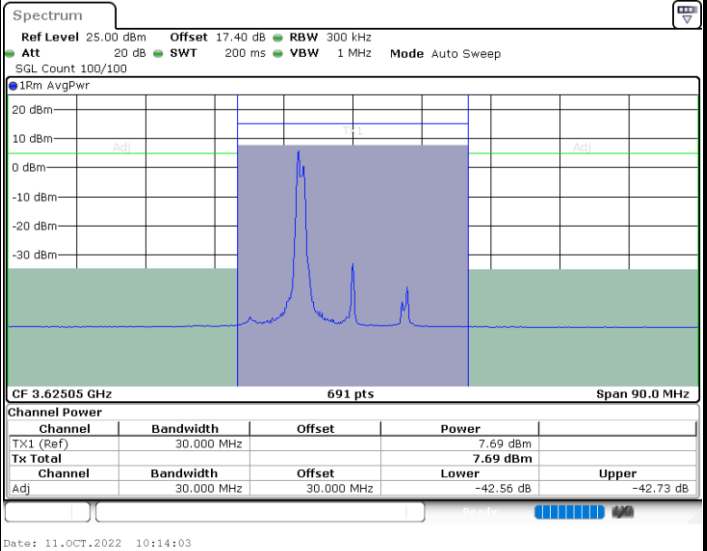

N/A

LTE Band 48C / 20MHz+20MHz

64QAM

Highest Channel / 1RB0 and 1RB99

Highest Channel / 1RB99 and 1RB0

Highest Channel / FullIRB

N/A

LTE Band 48C / 5MHz+20MHz

256QAM

Lowest Channel / 1RB0 and 1RB9

Lowest Channel / 1RB24 and 1RB0

Lowest Channel / FullIRB

N/A

LTE Band 48C / 5MHz+20MHz

256QAM

Middle Channel / 1RB0 and 1RB9

Middle Channel / 1RB24 and 1RB0

Middle Channel / FullIRB

N/A

LTE Band 48C / 5MHz+20MHz

256QAM

Highest Channel / 1RB0 and 1RB99

Highest Channel / 1RB24 and 1RB0

Highest Channel / FullIRB