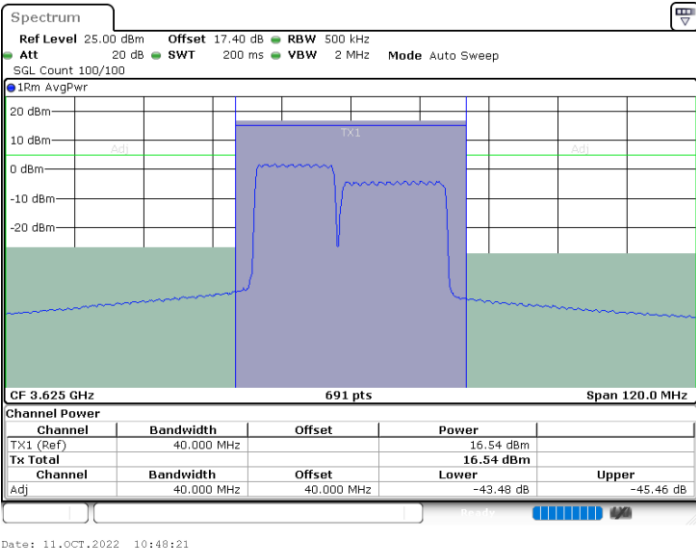

Highest Channel / 1RB49 and 1RB0

Highest Channel / FullIRB

N/A

LTE Band 48C / 15MHz+20MHz

256QAM

Lowest Channel / 1RB0 and 1RB99

Lowest Channel / 1RB74 and 1RB0

Lowest Channel / FullIRB

N/A

LTE Band 48C / 15MHz+20MHz

256QAM

Middle Channel / 1RB0 and 1RB9

Middle Channel / 1RB74 and 1RB0

Middle Channel / FullIRB

N/A

LTE Band 48C / 15MHz+20MHz

256QAM

Highest Channel / 1RB0 and 1RB99

Highest Channel / 1RB74 and 1RB0

Highest Channel / FullIRB

N/A

LTE Band 48C / 20MHz+5MHz

256QAM

Lowest Channel / 1RB0 and 1RB24