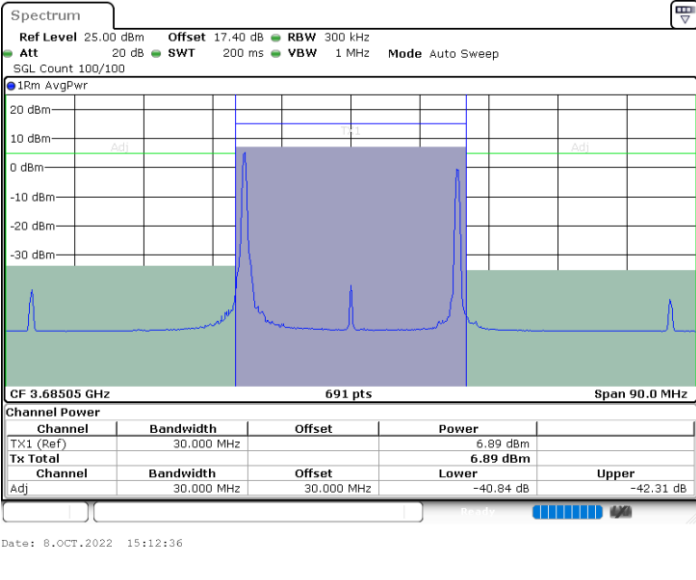

LTE Band 48C / 20MHz+10MHz

16QAM

Middle Channel / 1RB0 and 1RB49

Middle Channel / 1RB99 and 1RB0

Middle Channel / FullIRB

N/A

LTE Band 48C / 20MHz+10MHz

16QAM

Highest Channel / 1RB0 and 1RB49

Highest Channel / 1RB99 and 1RB0

Highest Channel / FullIRB

N/A

LTE Band 48C / 20MHz+15MHz

16QAM

Lowest Channel / 1RB0 and 1RB74

Lowest Channel / 1RB99 and 1RB0