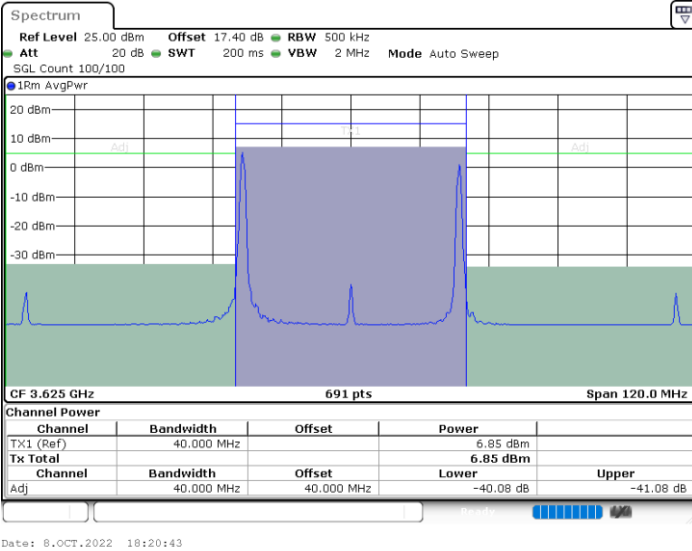

64QAM

Highest Channel / 1RB0 and 1RB74

Highest Channel / 1RB99 and 1RB0

Highest Channel / FullIRB

N/A

LTE Band 48C / 20MHz+20MHz

64QAM

Lowest Channel / 1RB0 and 1RB9

Lowest Channel / 1RB99 and 1RB0

Lowest Channel / FullIRB

N/A

LTE Band 48C / 20MHz+20MHz

64QAM

MiddleChannel / 1RB0 and 1RB99

Middle Channel / 1RB99 and 1RB0

Middle Channel / FullIRB

N/A

LTE Band 48C / 20MHz+20MHz

64QAM

Highest Channel / 1RB0 and 1RB99

Highest Channel / 1RB99 and 1RB0

Highest Channel / FullIRB

N/A

LTE Band 48C / 5MHz+20MHz