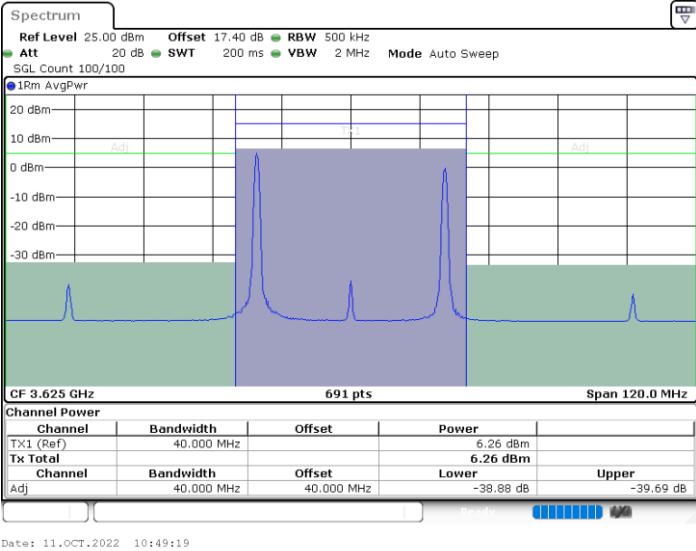

Highest Channel / 1RB49 and 1RB0

Highest Channel / FullIRB

N/A

LTE Band 48C / 15MHz+20MHz

256QAM

Lowest Channel / 1RB0 and 1RB99

Lowest Channel / 1RB74 and 1RB0

Lowest Channel / FullIRB

N/A

LTE Band 48C / 15MHz+20MHz

256QAM

Middle Channel / 1RB0 and 1RB9

Middle Channel / 1RB74 and 1RB0

Middle Channel / FullIRB

N/A

LTE Band 48C / 15MHz+20MHz

256QAM

Highest Channel / 1RB0 and 1RB99

Highest Channel / 1RB74 and 1RB0

Highest Channel / FullIRB

N/A

LTE Band 48C / 20MHz+5MHz

256QAM

Lowest Channel / 1RB0 and 1RB24