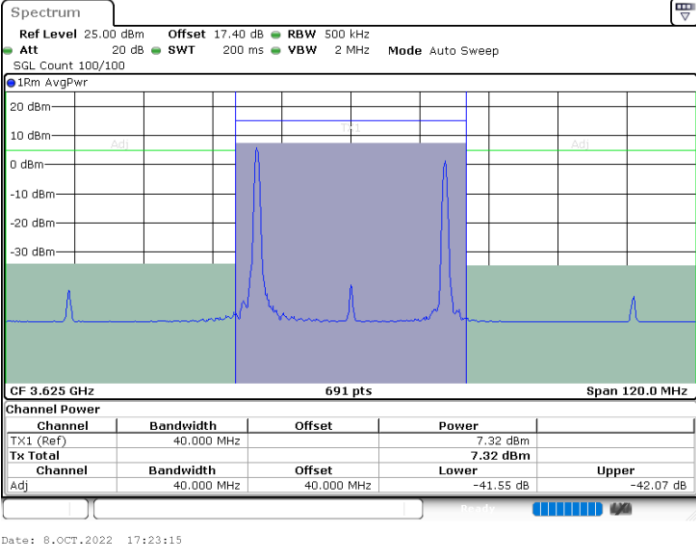

Highest Channel / 1RB0 and 1RB49

Highest Channel / 1RB99 and 1RB0

Highest Channel / FullIRB

N/A

LTE Band 48C / 20MHz+15MHz

16QAM

Lowest Channel / 1RB0 and 1RB74

Lowest Channel / 1RB99 and 1RB0

Lowest Channel / FullIRB

N/A

LTE Band 48C / 20MHz+15MHz

16QAM

Middle Channel / 1RB0 and 1RB74

Middle Channel / 1RB99 and 1RB0

Middle Channel / FullIRB

N/A

LTE Band 48C / 20MHz+15MHz

16QAM

Highest Channel / 1RB0 and 1RB74

Highest Channel / 1RB99 and 1RB0

Highest Channel / FullIRB

N/A

LTE Band 48C / 20MHz+20MHz

16QAM