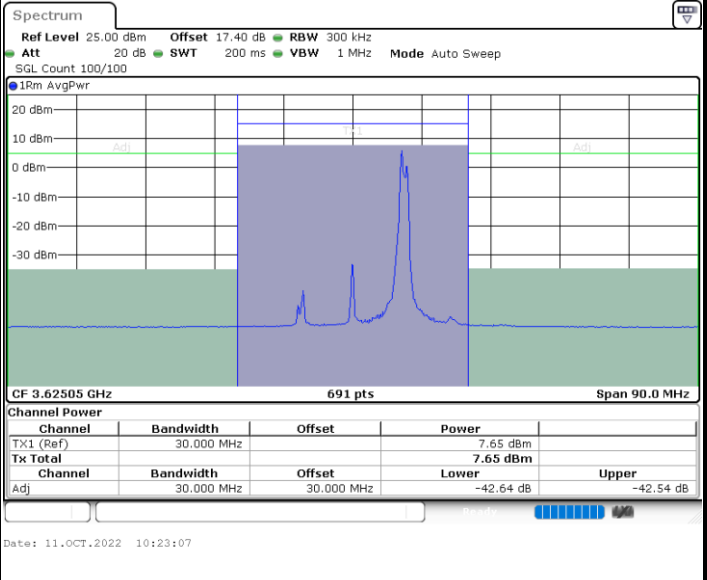

256QAM

Highest Channel / 1RB0 and 1RB99

Highest Channel / 1RB74 and 1RB0

Highest Channel / FullIRB

N/A

LTE Band 48C / 20MHz+5MHz

256QAM

Lowest Channel / 1RB0 and 1RB24

Lowest Channel / 1RB99 and 1RB0

Lowest Channel / FullIRB

N/A

LTE Band 48C / 20MHz+5MHz

256QAM

Middle Channel / 1RB0 and 1RB24

Middle Channel / 1RB99 and 1RB0

Middle Channel / FullIRB