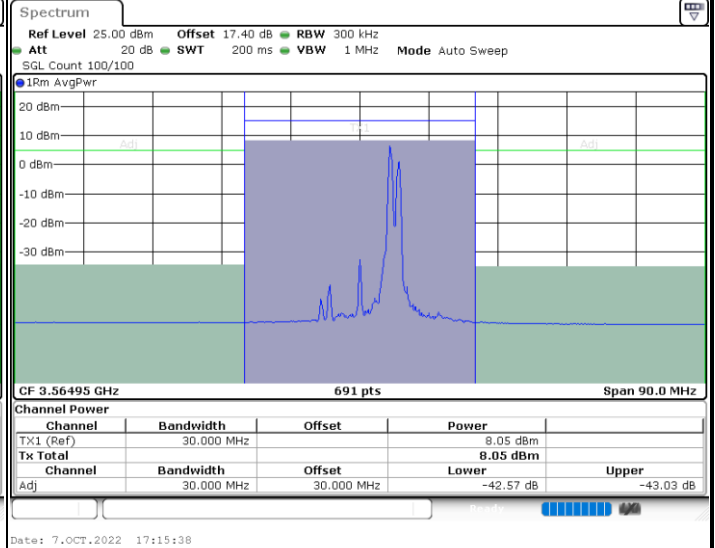

Lowest Channel / FullIRB

N/A

LTE Band 48C / 20MHz+5MHz

64QAM

Middle Channel / 1RB0 and 1RB24

Middle Channel / 1RB99 and 1RB0

Middle Channel / FullIRB

N/A

LTE Band 48C / 20MHz+5MHz

64QAM

Highest Channel / 1RB0 and 1RB24

Highest Channel / 1RB99 and 1RB0

Highest Channel / FullIRB

N/A

LTE Band 48C / 20MHz+10MHz

64QAM

Lowest Channel / 1RB0 and 1RB49

Lowest Channel / 1RB99 and 1RB0

Lowest Channel / FullIRB

N/A

LTE Band 48C / 20MHz+10MHz

64QAM

Middle Channel / 1RB0 and 1RB49

Middle Channel / 1RB99 and 1RB0