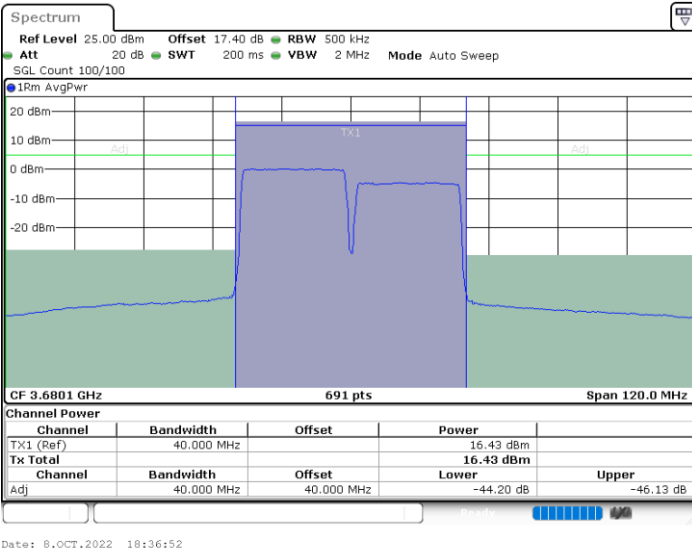

Lowest Channel / 1RB99 and 1RB0

Lowest Channel / FullIRB

N/A

LTE Band 48C / 20MHz+20MHz

64QAM

MiddleChannel / 1RB0 and 1RB99

Middle Channel / 1RB99 and 1RB0

Middle Channel / FullIRB

N/A

LTE Band 48C / 20MHz+20MHz

64QAM

Highest Channel / 1RB0 and 1RB99

Highest Channel / 1RB99 and 1RB0

Highest Channel / FullIRB

N/A

LTE Band 48C / 5MHz+20MHz

256QAM

Lowest Channel / 1RB0 and 1RB9

Lowest Channel / 1RB24 and 1RB0

Lowest Channel / FullIRB

N/A

LTE Band 48C / 5MHz+20MHz

256QAM

Middle Channel / 1RB0 and 1RB9