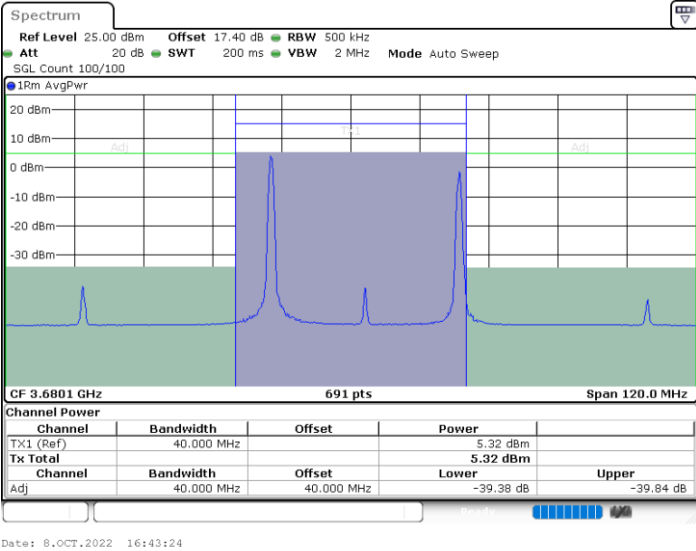

Highest Channel / FullIRB

N/A

LTE Band 48C / 15MHz+20MHz

64QAM

Lowest Channel / 1RB0 and 1RB9

Lowest Channel / 1RB74 and 1RB0

Lowest Channel / FullIRB

N/A

LTE Band 48C / 15MHz+20MHz

64QAM

Middle Channel / 1RB0 and 1RB9

Middle Channel / 1RB74 and 1RB0

Middle Channel / FullIRB

N/A

LTE Band 48C / 15MHz+20MHz

64QAM

Highest Channel / 1RB0 and 1RB99

Highest Channel / 1RB74 and 1RB0

Highest Channel / FullIRB

N/A

LTE Band 48C / 20MHz+5MHz

64QAM

Lowest Channel / 1RB0 and 1RB24

Lowest Channel / 1RB99 and 1RB0