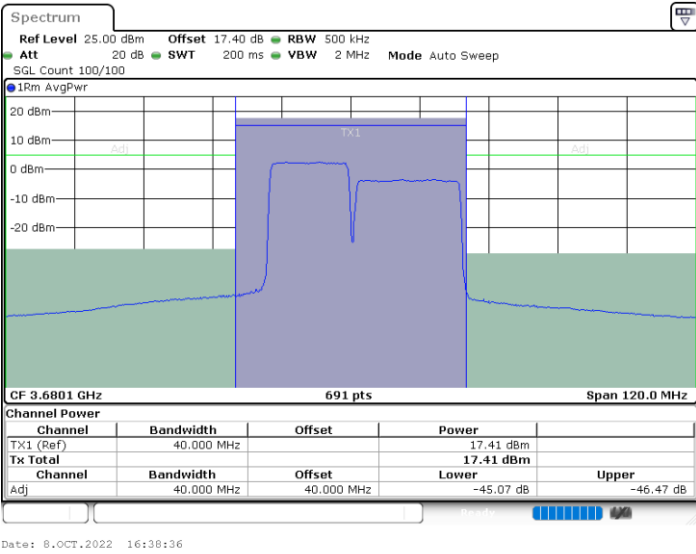

Highest Channel / FullIRB

N/A

LTE Band 48C / 15MHz+20MHz

64QAM

Lowest Channel / 1RB0 and 1RB9

Lowest Channel / 1RB74 and 1RB0

Lowest Channel / FullIRB

N/A

LTE Band 48C / 15MHz+20MHz

64QAM

Middle Channel / 1RB0 and 1RB9

Middle Channel / 1RB74 and 1RB0

Middle Channel / FullIRB

N/A

LTE Band 48C / 15MHz+20MHz

64QAM

Highest Channel / 1RB0 and 1RB99

Highest Channel / 1RB74 and 1RB0

Highest Channel / FullIRB

N/A

LTE Band 48C / 20MHz+5MHz

64QAM

Lowest Channel / 1RB0 and 1RB24

Lowest Channel / 1RB99 and 1RB0