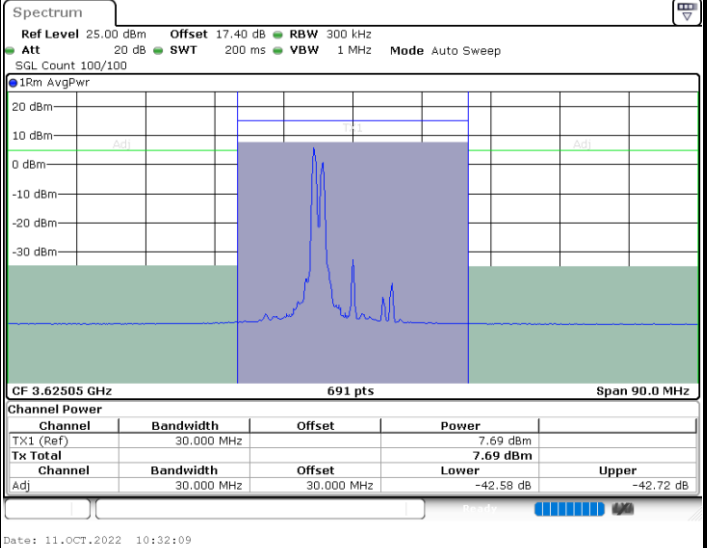

Middle Channel / 1RB24 and 1RB0

Middle Channel / FullIRB

N/A

LTE Band 48C / 5MHz+20MHz

256QAM

Highest Channel / 1RB0 and 1RB99

Highest Channel / 1RB24 and 1RB0

Highest Channel / FullIRB

N/A

LTE Band 48C / 10MHz+20MHz

256QAM

Lowest Channel / 1RB0 and 1RB99

Lowest Channel / 1RB49 and 1RB0

Lowest Channel / FullIRB

N/A

LTE Band 48C / 10MHz+20MHz

256QAM

Middle Channel / 1RB0 and 1RB9

Middle Channel / 1RB49 and 1RB0

Middle Channel / FullIRB

N/A

LTE Band 48C / 10MHz+20MHz

256QAM

Highest Channel / 1RB0 and 1RB99

Highest Channel / 1RB49 and 1RB0

Highest Channel / FullIRB

N/A

LTE Band 48C / 15MHz+20MHz

256QAM

Lowest Channel / 1RB0 and 1RB99

Lowest Channel / 1RB74 and 1RB0

Lowest Channel / FullIRB