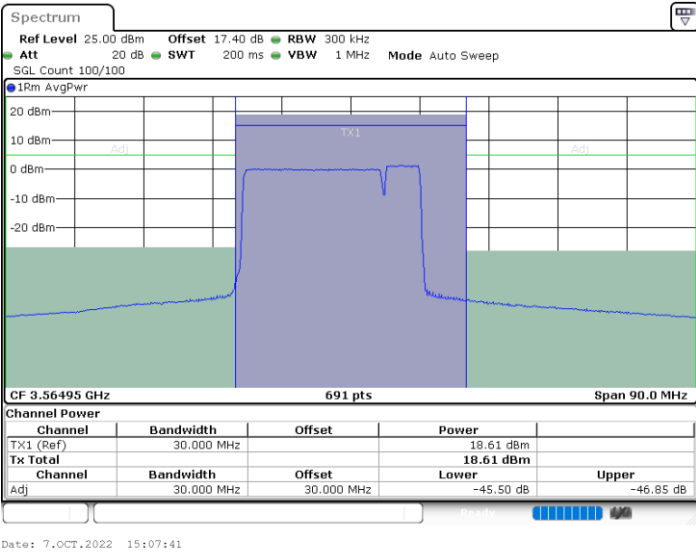

LTE Band 48C / 15MHz+20MHz

64QAM

Middle Channel / 1RB0 and 1RB9

Middle Channel / 1RB74 and 1RB0

Middle Channel / FullIRB

N/A

LTE Band 48C / 15MHz+20MHz

64QAM

Highest Channel / 1RB0 and 1RB99

Highest Channel / 1RB74 and 1RB0

Highest Channel / FullIRB

N/A

LTE Band 48C / 20MHz+5MHz

64QAM

Lowest Channel / 1RB0 and 1RB24

Lowest Channel / 1RB99 and 1RB0

Lowest Channel / FullIRB

N/A

LTE Band 48C / 20MHz+5MHz

64QAM

Middle Channel / 1RB0 and 1RB24

Middle Channel / 1RB99 and 1RB0

Middle Channel / FullIRB

N/A

LTE Band 48C / 20MHz+5MHz

64QAM

Highest Channel / 1RB0 and 1RB24

Highest Channel / 1RB99 and 1RB0

Highest Channel / FullIRB

N/A

LTE Band 48C / 20MHz+10MHz

64QAM