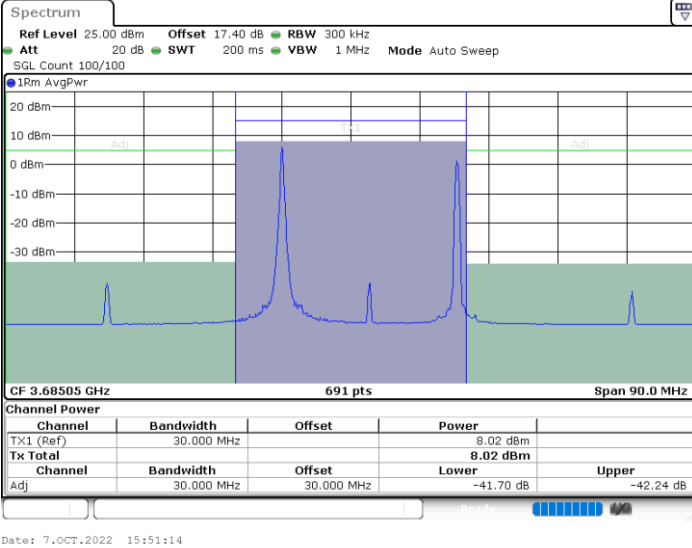

Highest Channel / 1RB0 and 1RB99

Highest Channel / 1RB74 and 1RB0

Highest Channel / FullIRB

N/A

LTE Band 48C / 20MHz+5MHz

64QAM

Lowest Channel / 1RB0 and 1RB24

Lowest Channel / 1RB99 and 1RB0

Lowest Channel / FullIRB

N/A

LTE Band 48C / 20MHz+5MHz

64QAM

Middle Channel / 1RB0 and 1RB24

Middle Channel / 1RB99 and 1RB0

Middle Channel / FullIRB

N/A

LTE Band 48C / 20MHz+5MHz

64QAM

Highest Channel / 1RB0 and 1RB24

Highest Channel / 1RB99 and 1RB0

Highest Channel / FullIRB

N/A

LTE Band 48C / 20MHz+10MHz

64QAM