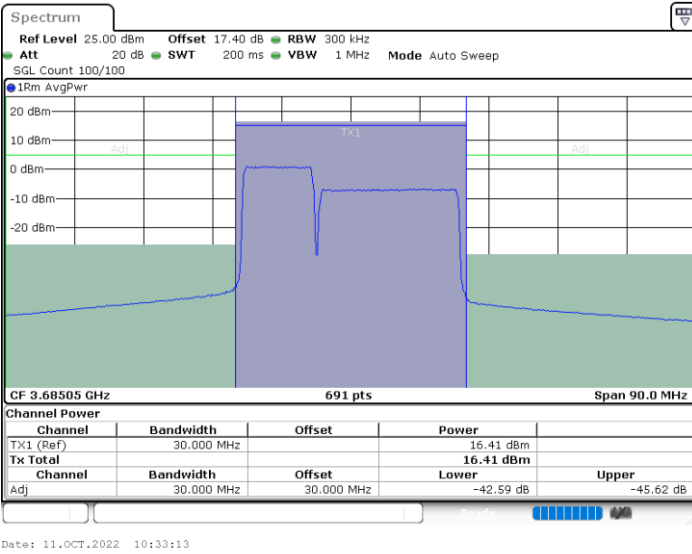

N/A

LTE Band 48C / 10MHz+20MHz

256QAM

Lowest Channel / 1RB0 and 1RB99

Lowest Channel / 1RB49 and 1RB0

Lowest Channel / FullIRB

N/A

LTE Band 48C / 10MHz+20MHz

256QAM

Middle Channel / 1RB0 and 1RB9

Middle Channel / 1RB49 and 1RB0

Middle Channel / FullIRB

N/A

LTE Band 48C / 10MHz+20MHz

256QAM

Highest Channel / 1RB0 and 1RB99

Highest Channel / 1RB49 and 1RB0

Highest Channel / FullIRB

N/A

LTE Band 48C / 15MHz+20MHz

256QAM

Lowest Channel / 1RB0 and 1RB99

Lowest Channel / 1RB74 and 1RB0

Lowest Channel / FullIRB