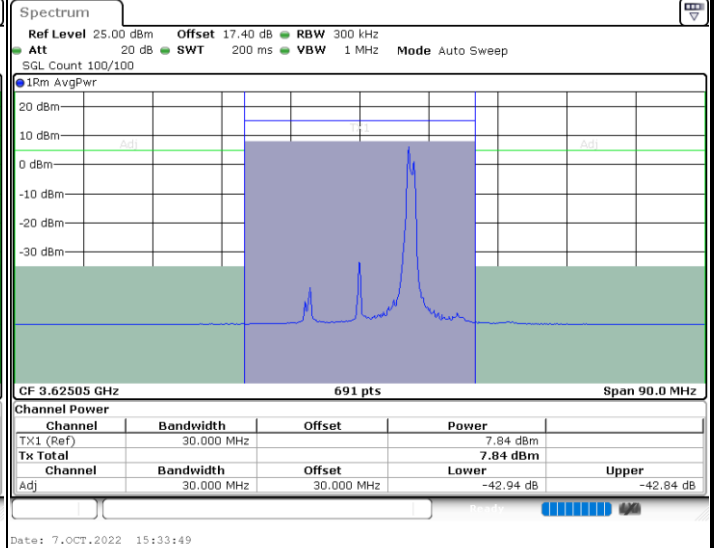

Highest Channel / 1RB0 and 1RB99

Highest Channel / 1RB74 and 1RB0

Highest Channel / FullIRB

N/A

LTE Band 48C / 20MHz+5MHz

64QAM

Lowest Channel / 1RB0 and 1RB24

Lowest Channel / 1RB99 and 1RB0

Lowest Channel / FullIRB

N/A

LTE Band 48C / 20MHz+5MHz

64QAM

Middle Channel / 1RB0 and 1RB24

Middle Channel / 1RB99 and 1RB0

Middle Channel / FullIRB

N/A

LTE Band 48C / 20MHz+5MHz

64QAM

Highest Channel / 1RB0 and 1RB24

Highest Channel / 1RB99 and 1RB0

Highest Channel / FullIRB

N/A

LTE Band 48C / 20MHz+10MHz

64QAM