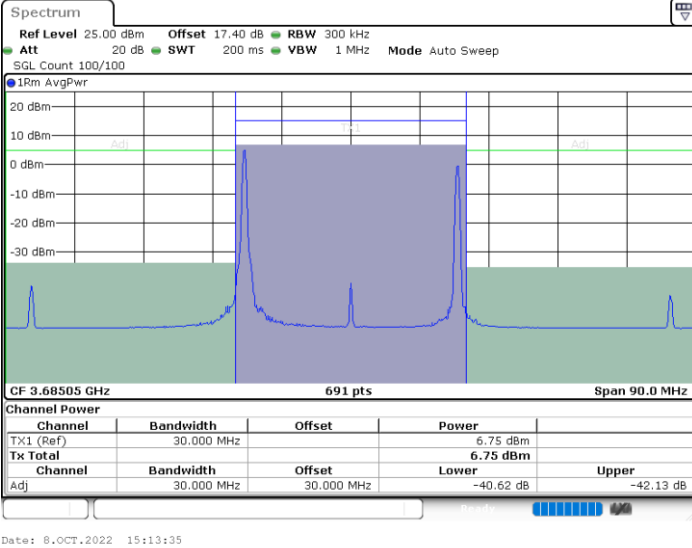

Date: 8.OCT.2022 14:51:19

Date: 8.OCT.2022 14:56:06

Middle Channel / FullIRB

N/A

Date: 8.OCT.2022 14:50:21

LTE Band 48C / 20MHz+10MHz

64QAM

Highest Channel / 1RB0 and 1RB49

Highest Channel / 1RB99 and 1RB0

Highest Channel / FullIRB

N/A

LTE Band 48C / 20MHz+15MHz

64QAM

Lowest Channel / 1RB0 and 1RB74

Lowest Channel / 1RB99 and 1RB0

Lowest Channel / FullIRB