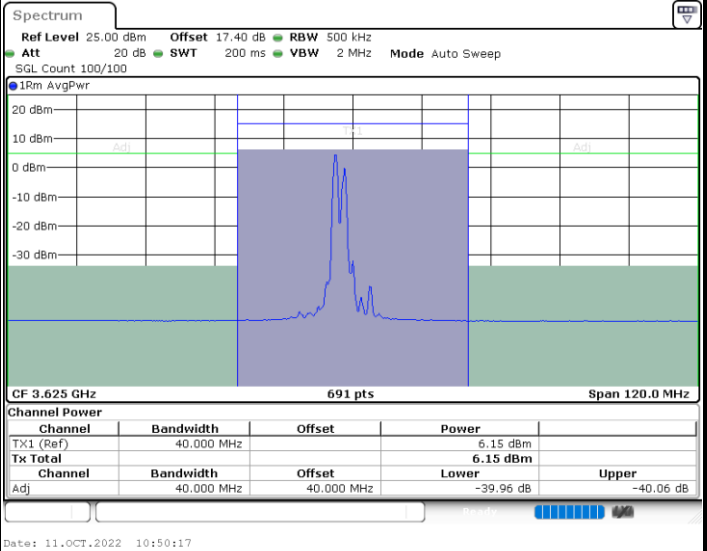

Highest Channel / 1RB49 and 1RB0

Highest Channel / FullIRB

N/A

LTE Band 48C / 15MHz+20MHz

256QAM

Lowest Channel / 1RB0 and 1RB99

Lowest Channel / 1RB74 and 1RB0

Lowest Channel / FullIRB

N/A

LTE Band 48C / 15MHz+20MHz

256QAM

Middle Channel / 1RB0 and 1RB9

Middle Channel / 1RB74 and 1RB0

Middle Channel / FullIRB

N/A

LTE Band 48C / 15MHz+20MHz

256QAM

Highest Channel / 1RB0 and 1RB99

Highest Channel / 1RB74 and 1RB0

Highest Channel / FullIRB

N/A

LTE Band 48C / 20MHz+5MHz

256QAM

Lowest Channel / 1RB0 and 1RB24