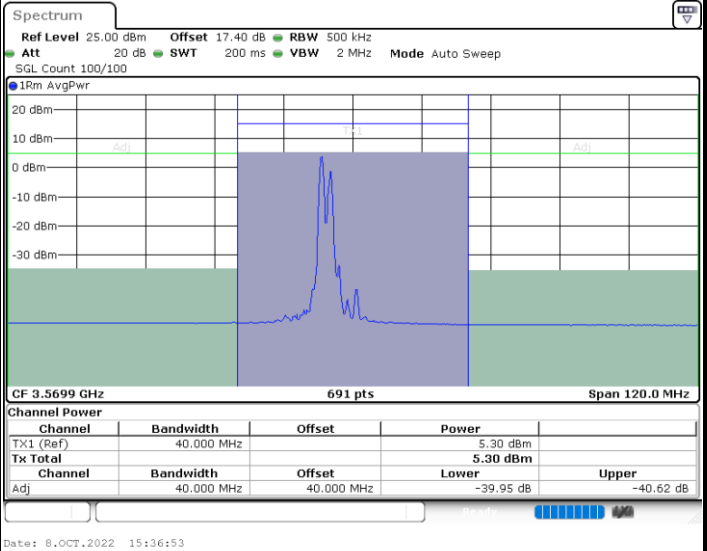

Date: 7.OCT.2022 16:34:51

Middle Channel / FullIRB

N/A

Date: 7.OCT.2022 16:29:05

LTE Band 48C / 10MHz+20MHz

64QAM

Highest Channel / 1RB0 and 1RB99

Highest Channel / 1RB49 and 1RB0

Highest Channel / FullIRB

N/A

LTE Band 48C / 15MHz+20MHz

64QAM

Lowest Channel / 1RB0 and 1RB9

Lowest Channel / 1RB74 and 1RB0

Lowest Channel / FullIRB

N/A

LTE Band 48C / 15MHz+20MHz

64QAM

Middle Channel / 1RB0 and 1RB9

Middle Channel / 1RB74 and 1RB0

Middle Channel / FullIRB

N/A

LTE Band 48C / 15MHz+20MHz

64QAM

Highest Channel / 1RB0 and 1RB99

Highest Channel / 1RB74 and 1RB0

Highest Channel / FullIRB

N/A

LTE Band 48C / 20MHz+5MHz

64QAM

Lowest Channel / 1RB0 and 1RB24

Lowest Channel / 1RB99 and 1RB0