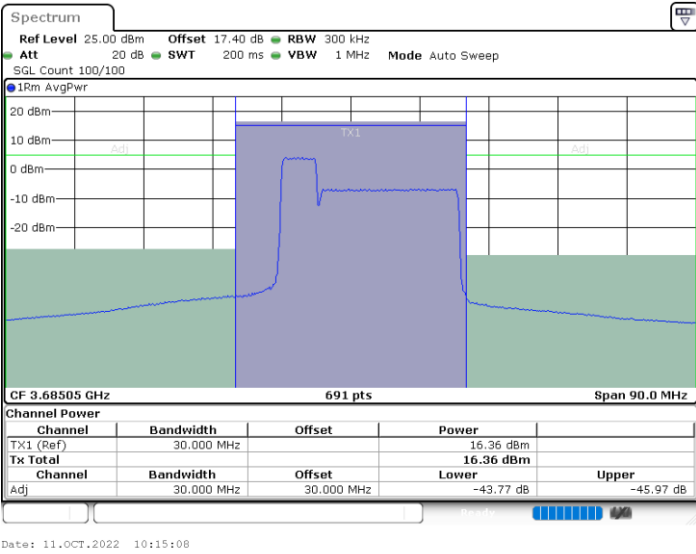

Middle Channel / 1RB24 and 1RB0

Middle Channel / FullIRB

N/A

LTE Band 48C / 5MHz+20MHz

256QAM

Highest Channel / 1RB0 and 1RB99

Highest Channel / 1RB24 and 1RB0

Highest Channel / FullIRB

N/A

LTE Band 48C / 10MHz+20MHz

256QAM

Lowest Channel / 1RB0 and 1RB99

Lowest Channel / 1RB49 and 1RB0

Lowest Channel / FullIRB

N/A

LTE Band 48C / 10MHz+20MHz