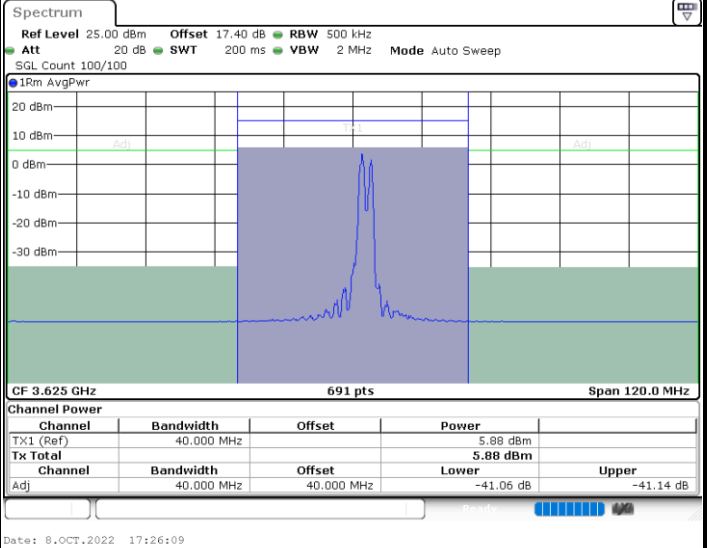

Highest Channel / 1RB0 and 1RB49

Highest Channel / 1RB99 and 1RB0

Highest Channel / FullIRB

N/A

LTE Band 48C / 20MHz+15MHz

16QAM

Lowest Channel / 1RB0 and 1RB74

Lowest Channel / 1RB99 and 1RB0

Lowest Channel / FullIRB

N/A

LTE Band 48C / 20MHz+15MHz

16QAM

Middle Channel / 1RB0 and 1RB74

Middle Channel / 1RB99 and 1RB0

Middle Channel / FullIRB

N/A

LTE Band 48C / 20MHz+15MHz

16QAM

Highest Channel / 1RB0 and 1RB74

Highest Channel / 1RB99 and 1RB0

Highest Channel / FullIRB

N/A

LTE Band 48C / 20MHz+20MHz

16QAM