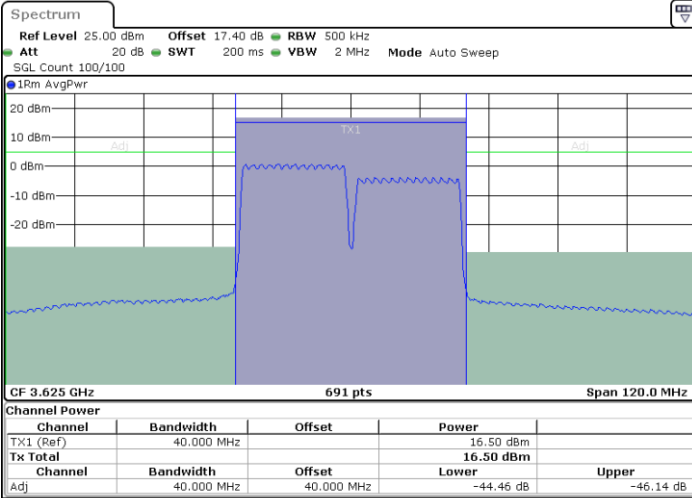

LTE Band 48C / 20MHz+15MHz

16QAM

Highest Channel / 1RB0 and 1RB74

Highest Channel / 1RB99 and 1RB0

Highest Channel / FullIRB

N/A

LTE Band 48C / 20MHz+20MHz

16QAM

Lowest Channel / 1RB0 and 1RB9

Lowest Channel / 1RB99 and 1RB0

Lowest Channel / FullIRB

N/A

LTE Band 48C / 20MHz+20MHz

16QAM

MiddleChannel / 1RB0 and 1RB9

Middle Channel / 1RB9 and 1RB0

Date: 8.OCT.2022 18:21:36

Date: 8.OCT.2022 18:24:16

Middle Channel / FullIRB

N/A

Date: 8.OCT.2022 18:18:56

LTE Band 48C / 20MHz+20MHz

16QAM

Highest Channel / 1RB0 and 1RB99

Highest Channel / 1RB99 and 1RB0

Highest Channel / FullIRB

N/A

LTE Band 48C / 5MHz+20MHz

64QAM

Lowest Channel / 1RB0 and 1RB9

Lowest Channel / 1RB24 and 1RB0

Lowest Channel / FullIRB