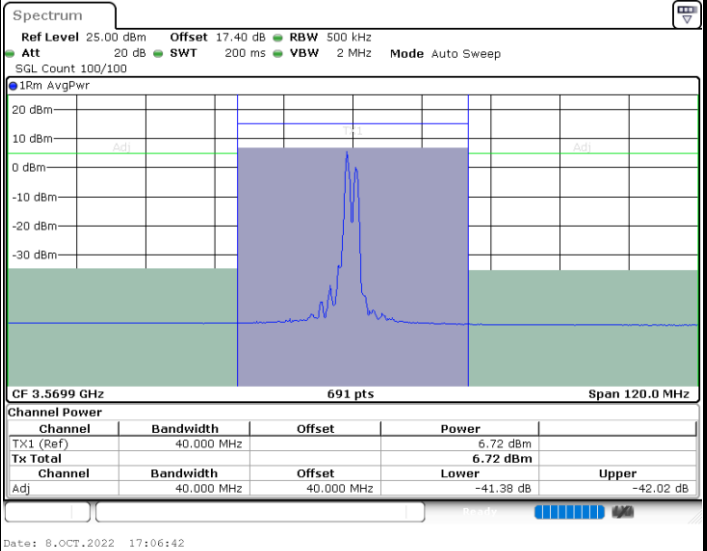

Date: 8.OCT.2022 14:51:19

Date: 8.OCT.2022 14:56:06

Middle Channel / FullIRB

N/A

Date: 8.OCT.2022 14:50:21

LTE Band 48C / 20MHz+10MHz

64QAM

Highest Channel / 1RB0 and 1RB49

Highest Channel / 1RB99 and 1RB0

Highest Channel / FullIRB

N/A

LTE Band 48C / 20MHz+15MHz

64QAM

Lowest Channel / 1RB0 and 1RB74

Lowest Channel / 1RB99 and 1RB0

Lowest Channel / FullIRB

N/A

LTE Band 48C / 20MHz+15MHz

64QAM

Middle Channel / 1RB0 and 1RB74

Middle Channel / 1RB99 and 1RB0

Middle Channel / FullIRB

N/A

LTE Band 48C / 20MHz+15MHz