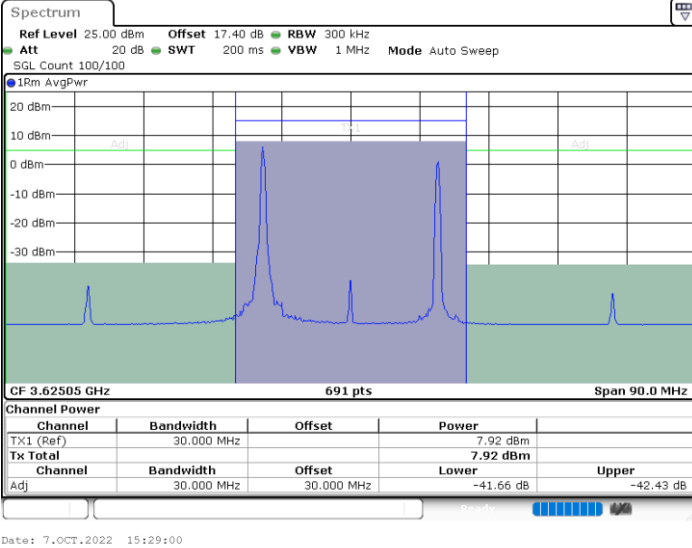

Highest Channel / 1RB0 and 1RB99

Highest Channel / 1RB74 and 1RB0

Highest Channel / FullIRB

N/A

LTE Band 48C / 20MHz+5MHz

64QAM

Lowest Channel / 1RB0 and 1RB24

Lowest Channel / 1RB99 and 1RB0

Lowest Channel / FullIRB

N/A

LTE Band 48C / 20MHz+5MHz

64QAM

Middle Channel / 1RB0 and 1RB24

Middle Channel / 1RB99 and 1RB0

Middle Channel / FullIRB

N/A

LTE Band 48C / 20MHz+5MHz

64QAM

Highest Channel / 1RB0 and 1RB24

Highest Channel / 1RB99 and 1RB0

Highest Channel / FullIRB

N/A

LTE Band 48C / 20MHz+10MHz

64QAM