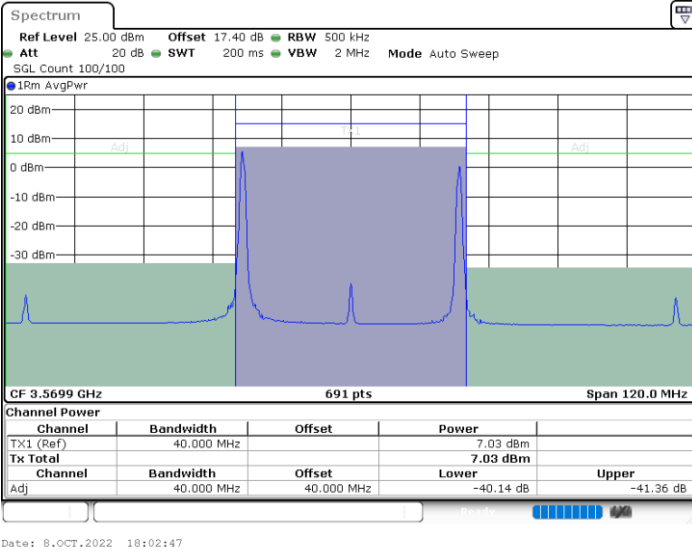

LTE Band 48C / 20MHz+15MHz

16QAM

Highest Channel / 1RB0 and 1RB74

Highest Channel / 1RB99 and 1RB0

Highest Channel / FullIRB

N/A

LTE Band 48C / 20MHz+20MHz

16QAM

Lowest Channel / 1RB0 and 1RB9

Lowest Channel / 1RB99 and 1RB0

Lowest Channel / FullIRB

N/A

LTE Band 48C / 20MHz+20MHz

16QAM

MiddleChannel / 1RB0 and 1RB9

Middle Channel / 1RB9 and 1RB0