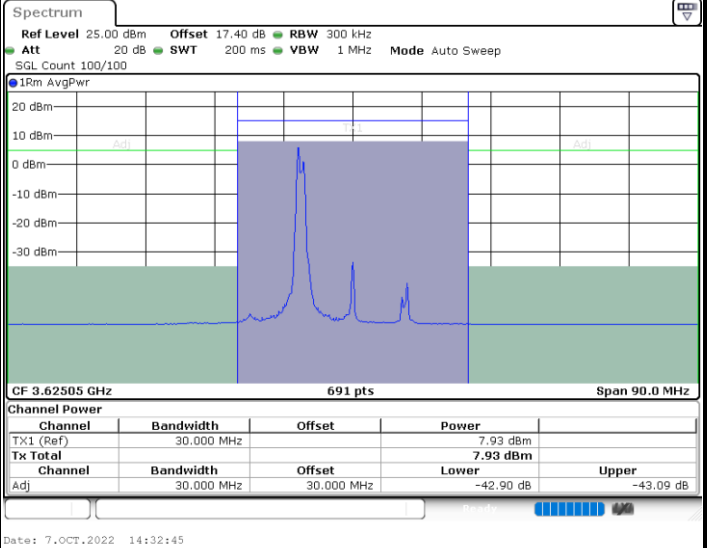

Highest Channel / 1RB99 and 1RB0

Highest Channel / FullIRB

N/A

LTE Band 48C / 5MHz+20MHz

64QAM

Lowest Channel / 1RB0 and 1RB9

Lowest Channel / 1RB24 and 1RB0

Lowest Channel / FullIRB

N/A

LTE Band 48C / 5MHz+20MHz

64QAM

Middle Channel / 1RB0 and 1RB9

Middle Channel / 1RB24 and 1RB0

Middle Channel / FullIRB

N/A

LTE Band 48C / 5MHz+20MHz

64QAM

Highest Channel / 1RB0 and 1RB99

Highest Channel / 1RB24 and 1RB0

Highest Channel / FullIRB

N/A

LTE Band 48C / 10MHz+20MHz

64QAM

Lowest Channel / 1RB0 and 1RB9