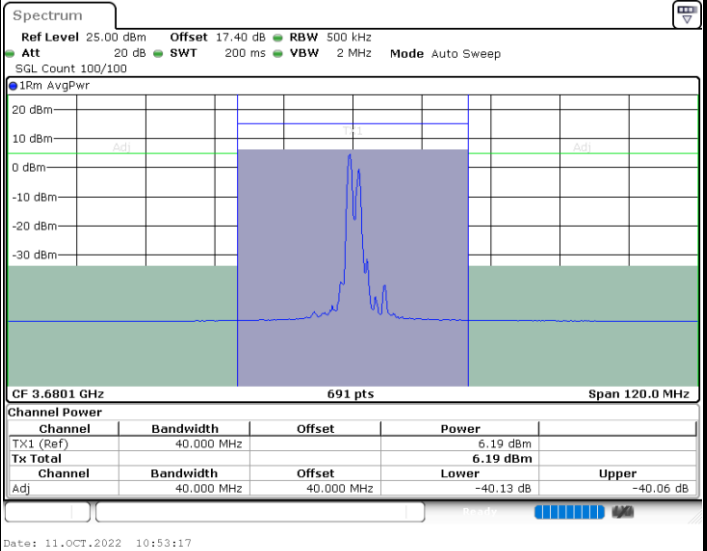

Highest Channel / 1RB49 and 1RB0

Highest Channel / FullIRB

N/A

LTE Band 48C / 15MHz+20MHz

256QAM

Lowest Channel / 1RB0 and 1RB99

Lowest Channel / 1RB74 and 1RB0

Lowest Channel / FullIRB

N/A

LTE Band 48C / 15MHz+20MHz

256QAM

Middle Channel / 1RB0 and 1RB9

Middle Channel / 1RB74 and 1RB0

Middle Channel / FullIRB

N/A

LTE Band 48C / 15MHz+20MHz

256QAM

Highest Channel / 1RB0 and 1RB99

Highest Channel / 1RB74 and 1RB0

Highest Channel / FullIRB

N/A

LTE Band 48C / 20MHz+5MHz

256QAM

Lowest Channel / 1RB0 and 1RB24