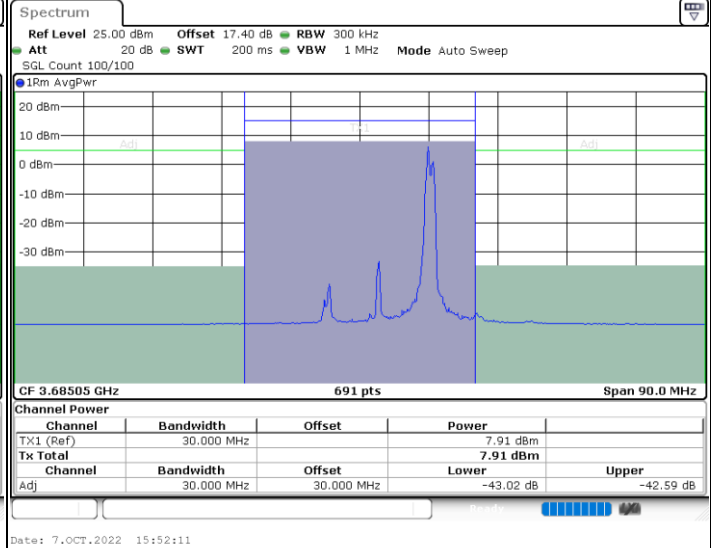

Highest Channel / 1RB0 and 1RB99

Highest Channel / 1RB74 and 1RB0

Highest Channel / FullIRB

N/A

LTE Band 48C / 20MHz+5MHz

64QAM

Lowest Channel / 1RB0 and 1RB24

Lowest Channel / 1RB99 and 1RB0

Lowest Channel / FullIRB

N/A

LTE Band 48C / 20MHz+5MHz

64QAM

Middle Channel / 1RB0 and 1RB24

Middle Channel / 1RB99 and 1RB0

Middle Channel / FullIRB

N/A

LTE Band 48C / 20MHz+5MHz

64QAM

Highest Channel / 1RB0 and 1RB24

Highest Channel / 1RB99 and 1RB0

Highest Channel / FullIRB

N/A

LTE Band 48C / 20MHz+10MHz

64QAM