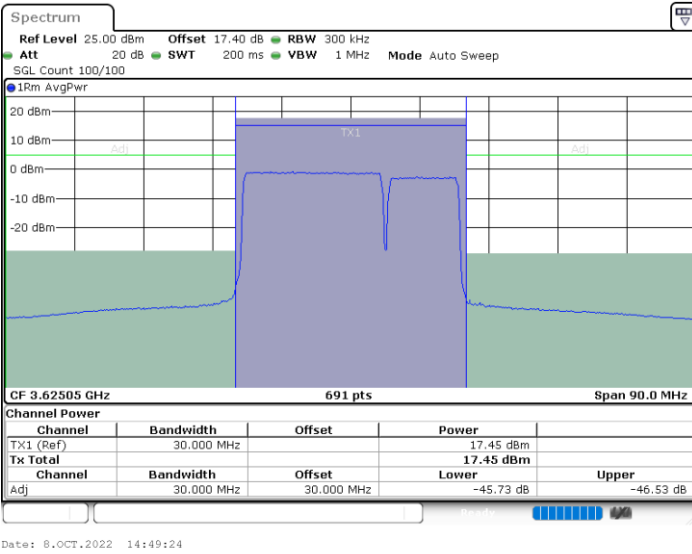

LTE Band 48C / 20MHz+10MHz

16QAM

Middle Channel / 1RB0 and 1RB49

Middle Channel / 1RB99 and 1RB0

Middle Channel / FullIRB

N/A

LTE Band 48C / 20MHz+10MHz

16QAM

Highest Channel / 1RB0 and 1RB49

Highest Channel / 1RB99 and 1RB0

Highest Channel / FullIRB

N/A

LTE Band 48C / 20MHz+15MHz

16QAM

Lowest Channel / 1RB0 and 1RB74

Lowest Channel / 1RB99 and 1RB0