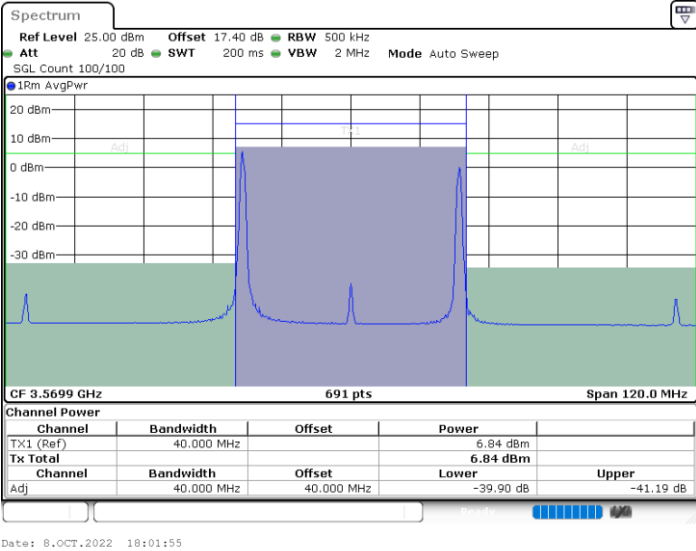

64QAM

Highest Channel / 1RB0 and 1RB74

Highest Channel / 1RB99 and 1RB0

Highest Channel / FullIRB

N/A

LTE Band 48C / 20MHz+20MHz

64QAM

Lowest Channel / 1RB0 and 1RB9

Lowest Channel / 1RB99 and 1RB0

Lowest Channel / FullIRB

N/A

LTE Band 48C / 20MHz+20MHz

64QAM

MiddleChannel / 1RB0 and 1RB99

Middle Channel / 1RB99 and 1RB0

Middle Channel / FullIRB