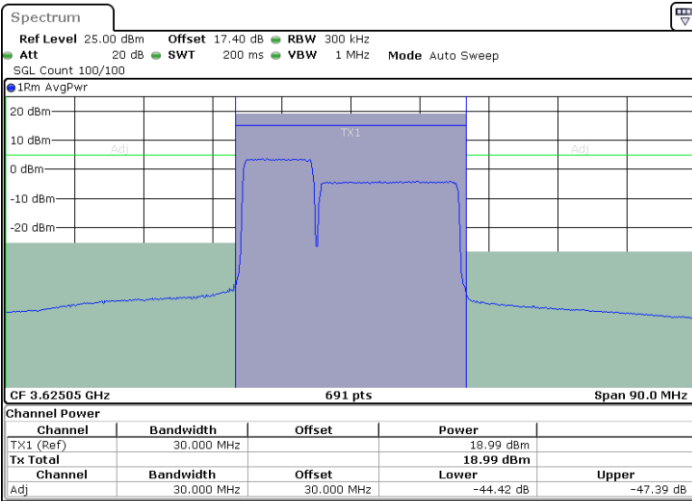

64QAM

Highest Channel / 1RB0 and 1RB99

Highest Channel / 1RB24 and 1RB0

Highest Channel / FullIRB

N/A

LTE Band 48C / 10MHz+20MHz

64QAM

Lowest Channel / 1RB0 and 1RB9

Lowest Channel / 1RB49 and 1RB0

Lowest Channel / FullIRB

N/A

LTE Band 48C / 10MHz+20MHz

64QAM

Middle Channel / 1RB0 and 1RB9

Middle Channel / 1RB49 and 1RB0

Date: 7.OCT.2022 16:30:02

Date: 7.OCT.2022 16:34:51

Middle Channel / FullIRB

N/A

Date: 7.OCT.2022 16:29:05

LTE Band 48C / 10MHz+20MHz

64QAM

Highest Channel / 1RB0 and 1RB99

Highest Channel / 1RB49 and 1RB0

Highest Channel / FullIRB

N/A

LTE Band 48C / 15MHz+20MHz

64QAM

Lowest Channel / 1RB0 and 1RB9

Lowest Channel / 1RB74 and 1RB0

Lowest Channel / FullIRB

N/A