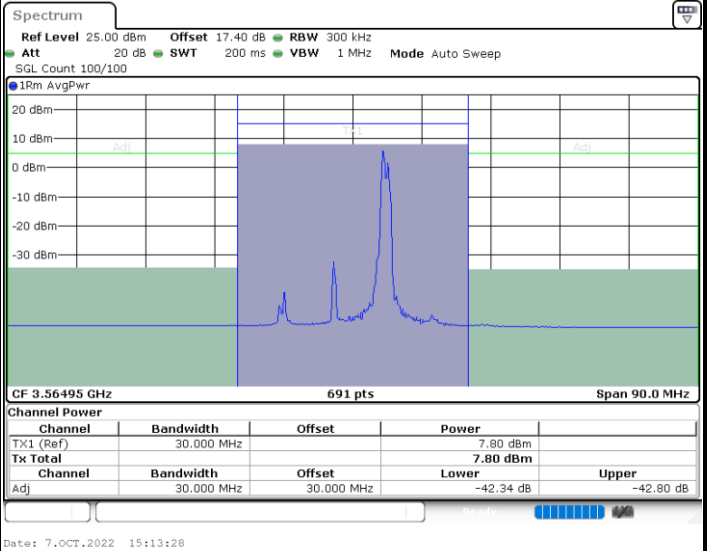

LTE Band 48C / 15MHz+20MHz

64QAM

Middle Channel / 1RB0 and 1RB9

Middle Channel / 1RB74 and 1RB0

Middle Channel / FullIRB

N/A

LTE Band 48C / 15MHz+20MHz

64QAM

Highest Channel / 1RB0 and 1RB99

Highest Channel / 1RB74 and 1RB0

Highest Channel / FullIRB

N/A

LTE Band 48C / 20MHz+5MHz

64QAM

Lowest Channel / 1RB0 and 1RB24

Lowest Channel / 1RB99 and 1RB0

Lowest Channel / FullIRB

N/A

LTE Band 48C / 20MHz+5MHz

64QAM

Middle Channel / 1RB0 and 1RB24

Middle Channel / 1RB99 and 1RB0

Middle Channel / FullIRB

N/A

LTE Band 48C / 20MHz+5MHz

64QAM

Highest Channel / 1RB0 and 1RB24

Highest Channel / 1RB99 and 1RB0

Highest Channel / FullIRB

N/A

LTE Band 48C / 20MHz+10MHz

64QAM