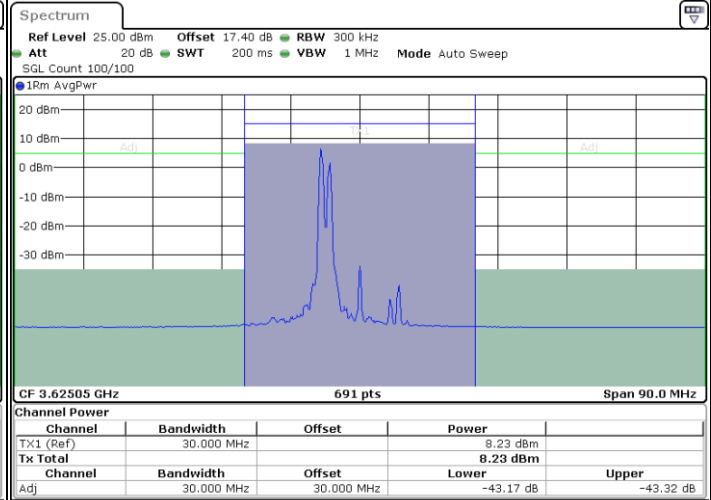

64QAM

Highest Channel / 1RB0 and 1RB99

Highest Channel / 1RB24 and 1RB0

Highest Channel / FullIRB

N/A

LTE Band 48C / 10MHz+20MHz

64QAM

Lowest Channel / 1RB0 and 1RB9

Lowest Channel / 1RB49 and 1RB0

Lowest Channel / FullIRB

N/A

LTE Band 48C / 10MHz+20MHz

64QAM

Middle Channel / 1RB0 and 1RB9

Middle Channel / 1RB49 and 1RB0

Date: 7.OCT.2022 16:30:02

Date: 7.OCT.2022 16:34:51

Middle Channel / FullIRB

N/A

Date: 7.OCT.2022 16:29:05

LTE Band 48C / 10MHz+20MHz

64QAM

Highest Channel / 1RB0 and 1RB99

Highest Channel / 1RB49 and 1RB0

Highest Channel / FullIRB

N/A

LTE Band 48C / 15MHz+20MHz

64QAM

Lowest Channel / 1RB0 and 1RB9

Lowest Channel / 1RB74 and 1RB0

Lowest Channel / FullIRB

N/A