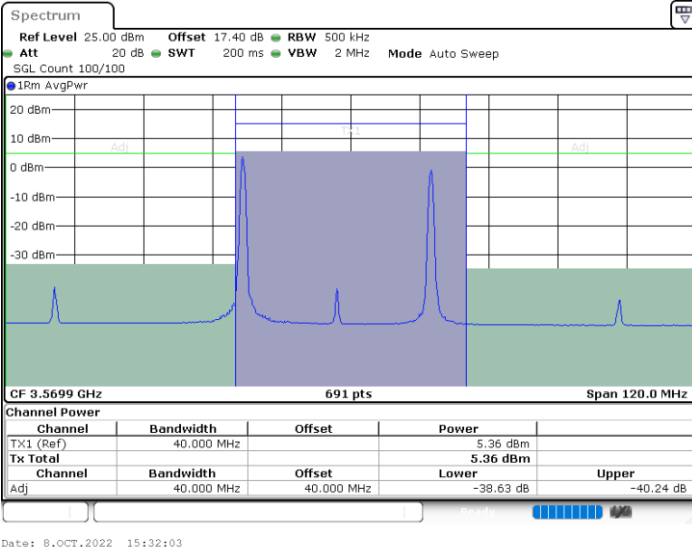

Highest Channel / FullIRB

N/A

LTE Band 48C / 15MHz+20MHz

64QAM

Lowest Channel / 1RB0 and 1RB9

Lowest Channel / 1RB74 and 1RB0

Lowest Channel / FullIRB

N/A

LTE Band 48C / 15MHz+20MHz

64QAM

Middle Channel / 1RB0 and 1RB9

Middle Channel / 1RB74 and 1RB0

Middle Channel / FullIRB

N/A

LTE Band 48C / 15MHz+20MHz

64QAM