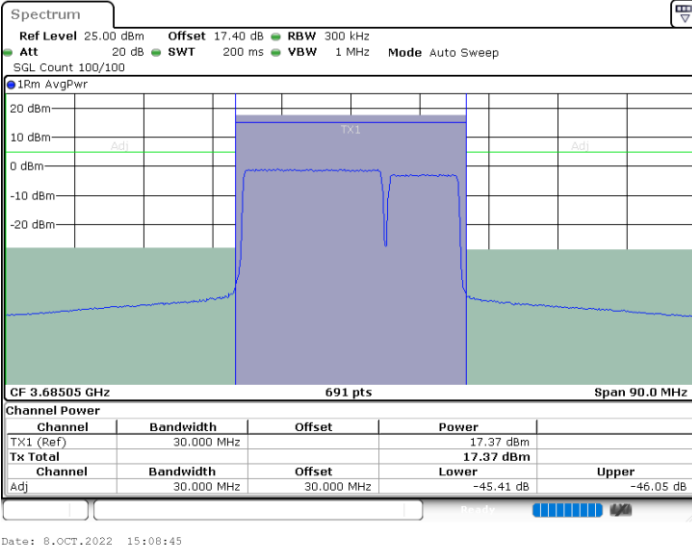

Lowest Channel / 1RB0 and 1RB49

Lowest Channel / 1RB99 and 1RB0

Lowest Channel / FullIRB

N/A

LTE Band 48C / 20MHz+10MHz

64QAM

Middle Channel / 1RB0 and 1RB49

Middle Channel / 1RB99 and 1RB0

Date: 8.OCT.2022 14:51:19

Date: 8.OCT.2022 14:56:06

Middle Channel / FullIRB

N/A

Date: 8.OCT.2022 14:50:21

LTE Band 48C / 20MHz+10MHz

64QAM

Highest Channel / 1RB0 and 1RB49

Highest Channel / 1RB99 and 1RB0

Highest Channel / FullIRB

N/A

LTE Band 48C / 20MHz+15MHz

64QAM

Lowest Channel / 1RB0 and 1RB74

Lowest Channel / 1RB99 and 1RB0

Lowest Channel / FullIRB