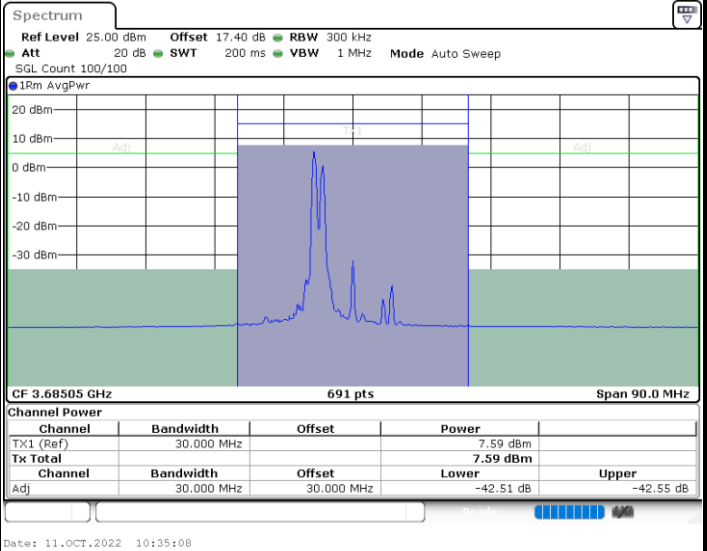

N/A

LTE Band 48C / 10MHz+20MHz

256QAM

Lowest Channel / 1RB0 and 1RB99

Lowest Channel / 1RB49 and 1RB0

Lowest Channel / FullIRB

N/A

LTE Band 48C / 10MHz+20MHz

256QAM

Middle Channel / 1RB0 and 1RB9

Middle Channel / 1RB49 and 1RB0

Middle Channel / FullIRB

N/A

LTE Band 48C / 10MHz+20MHz

256QAM

Highest Channel / 1RB0 and 1RB99

Highest Channel / 1RB49 and 1RB0

Highest Channel / FullIRB

N/A

LTE Band 48C / 15MHz+20MHz

256QAM

Lowest Channel / 1RB0 and 1RB99

Lowest Channel / 1RB74 and 1RB0

Lowest Channel / FullIRB