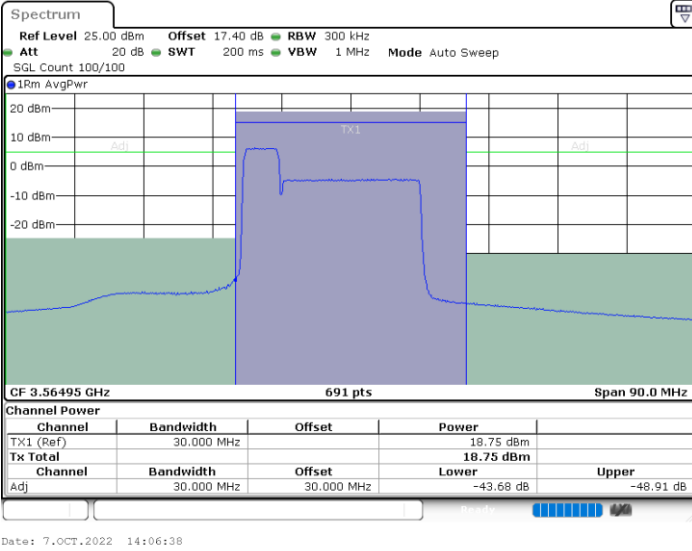

Highest Channel / 1RB99 and 1RB0

Highest Channel / FullIRB

N/A

LTE Band 48C / 5MHz+20MHz

64QAM

Lowest Channel / 1RB0 and 1RB9

Lowest Channel / 1RB24 and 1RB0

Lowest Channel / FullIRB

N/A

LTE Band 48C / 5MHz+20MHz

64QAM

Middle Channel / 1RB0 and 1RB9

Middle Channel / 1RB24 and 1RB0

Middle Channel / FullIRB

N/A

LTE Band 48C / 5MHz+20MHz