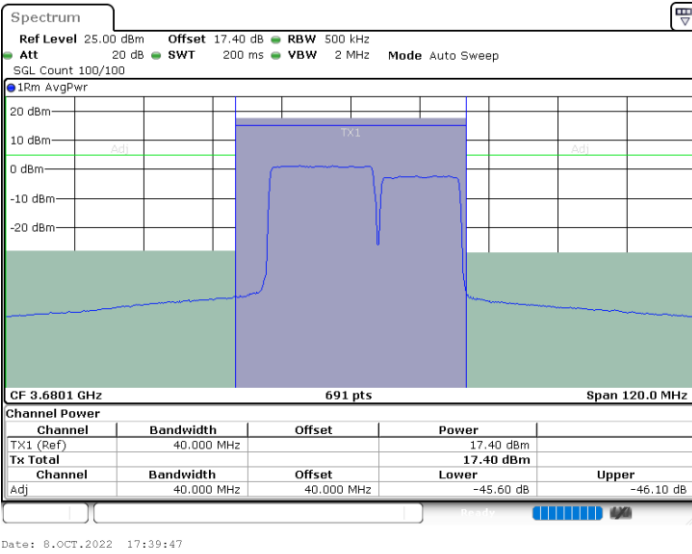

N/A

LTE Band 48C / 20MHz+15MHz

64QAM

Middle Channel / 1RB0 and 1RB74

Middle Channel / 1RB99 and 1RB0

Middle Channel / FullIRB

N/A

LTE Band 48C / 20MHz+15MHz

64QAM

Highest Channel / 1RB0 and 1RB74

Highest Channel / 1RB99 and 1RB0

Highest Channel / FullIRB

N/A

LTE Band 48C / 20MHz+20MHz

64QAM

Lowest Channel / 1RB0 and 1RB9

Lowest Channel / 1RB99 and 1RB0

Lowest Channel / FullIRB

N/A

LTE Band 48C / 20MHz+20MHz

64QAM

MiddleChannel / 1RB0 and 1RB99

Middle Channel / 1RB99 and 1RB0

Middle Channel / FullIRB

N/A

LTE Band 48C / 20MHz+20MHz

64QAM

Highest Channel / 1RB0 and 1RB99

Highest Channel / 1RB99 and 1RB0

Highest Channel / FullIRB

N/A

LTE Band 48C / 5MHz+20MHz