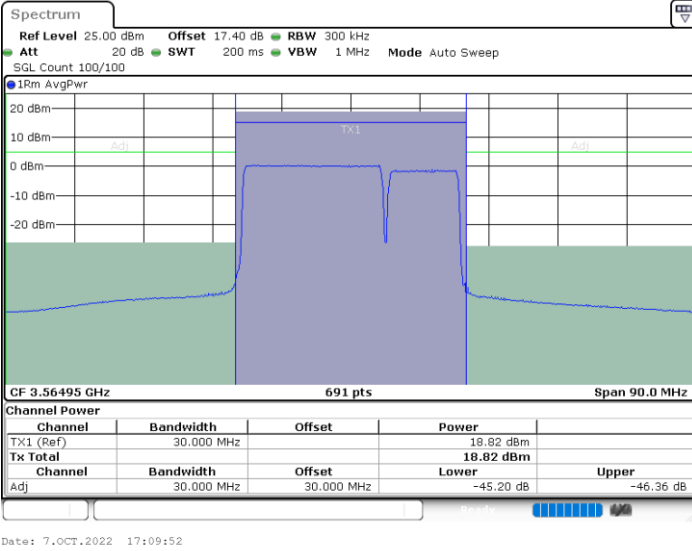

Lowest Channel / FullIRB

N/A

LTE Band 48C / 20MHz+5MHz

64QAM

Middle Channel / 1RB0 and 1RB24

Middle Channel / 1RB99 and 1RB0

Middle Channel / FullIRB

N/A

LTE Band 48C / 20MHz+5MHz

64QAM

Highest Channel / 1RB0 and 1RB24

Highest Channel / 1RB99 and 1RB0

Highest Channel / FullIRB

N/A

LTE Band 48C / 20MHz+10MHz

64QAM

Lowest Channel / 1RB0 and 1RB49

Lowest Channel / 1RB99 and 1RB0

Lowest Channel / FullIRB

N/A

LTE Band 48C / 20MHz+10MHz

64QAM

Middle Channel / 1RB0 and 1RB49

Middle Channel / 1RB99 and 1RB0