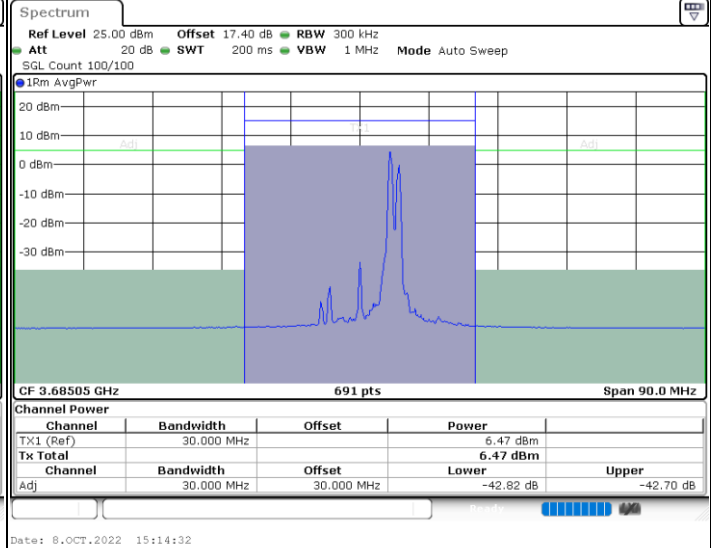

Lowest Channel / 1RB0 and 1RB49

Lowest Channel / 1RB99 and 1RB0

Lowest Channel / FullIRB

N/A

LTE Band 48C / 20MHz+10MHz

64QAM

Middle Channel / 1RB0 and 1RB49

Middle Channel / 1RB99 and 1RB0

Date: 8.OCT.2022 14:51:19

Date: 8.OCT.2022 14:56:06

Middle Channel / FullIRB

N/A

Date: 8.OCT.2022 14:50:21

LTE Band 48C / 20MHz+10MHz

64QAM

Highest Channel / 1RB0 and 1RB49

Highest Channel / 1RB99 and 1RB0

Highest Channel / FullIRB

N/A

LTE Band 48C / 20MHz+15MHz

64QAM

Lowest Channel / 1RB0 and 1RB74

Lowest Channel / 1RB99 and 1RB0

Lowest Channel / FullIRB