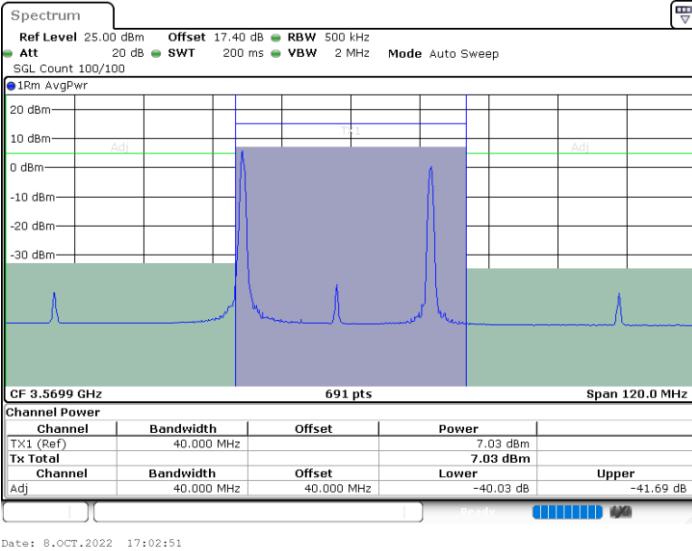

LTE Band 48C / 20MHz+10MHz

16QAM

Middle Channel / 1RB0 and 1RB49

Middle Channel / 1RB99 and 1RB0

Middle Channel / FullIRB

N/A

LTE Band 48C / 20MHz+10MHz

16QAM

Highest Channel / 1RB0 and 1RB49

Highest Channel / 1RB99 and 1RB0

Highest Channel / FullIRB

N/A

LTE Band 48C / 20MHz+15MHz

16QAM

Lowest Channel / 1RB0 and 1RB74

Lowest Channel / 1RB99 and 1RB0

Lowest Channel / FullIRB

N/A

LTE Band 48C / 20MHz+15MHz

16QAM

Middle Channel / 1RB0 and 1RB74

Middle Channel / 1RB99 and 1RB0

Middle Channel / FullIRB

N/A

LTE Band 48C / 20MHz+15MHz

16QAM

Highest Channel / 1RB0 and 1RB74

Highest Channel / 1RB99 and 1RB0

Highest Channel / FullIRB

N/A

LTE Band 48C / 20MHz+20MHz

16QAM