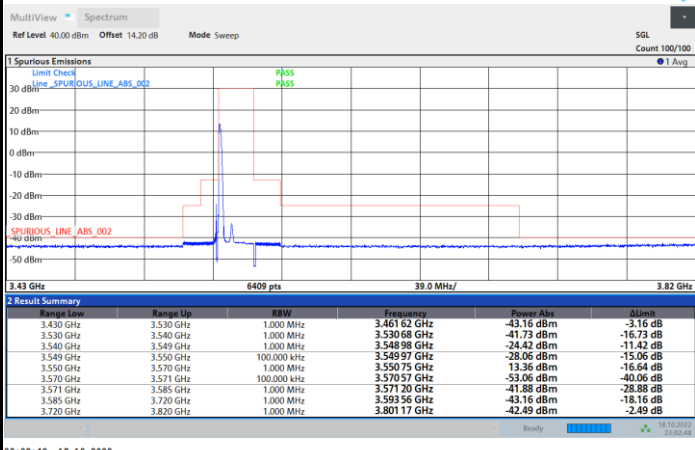

1RBmax

Full RB

FR1 N77 / 15MHz / CP OFDM / 256QAM

Lowest Channel

1RB0

1RBmax

Full RB

FR1 N77 / 15MHz / CP OFDM / 256QAM

Middle Channel

1RB0

1RBmax

Full RB