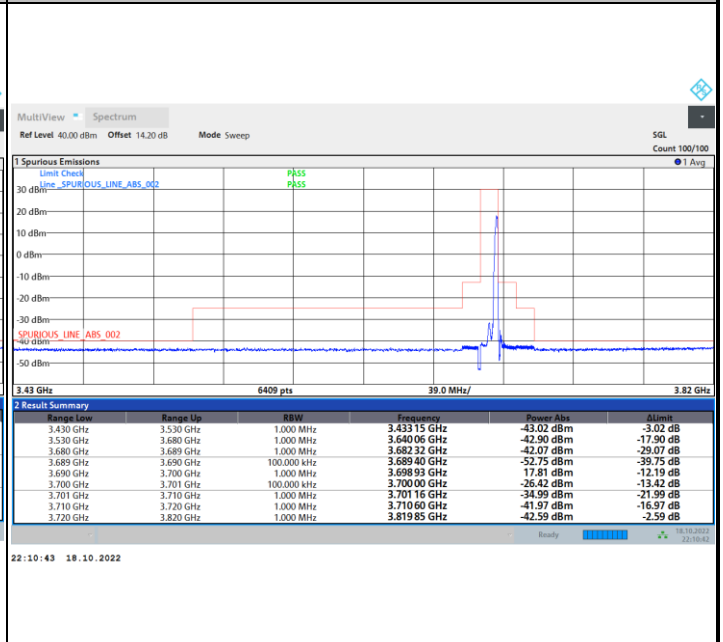

1RBmax

Full RB

FR1 N77 / 10MHz / CP OFDM / 16QAM

Middle Channel

1RB0

1RBmax

Full RB

FR1 N77 / 10MHz / CP OFDM / 16QAM

Highest Channel

1RB0

1RBmax

Full RB

FR1 N77 / 10MHz / CP OFDM / 64QAM

Lowest Channel

1RB0

1RBmax