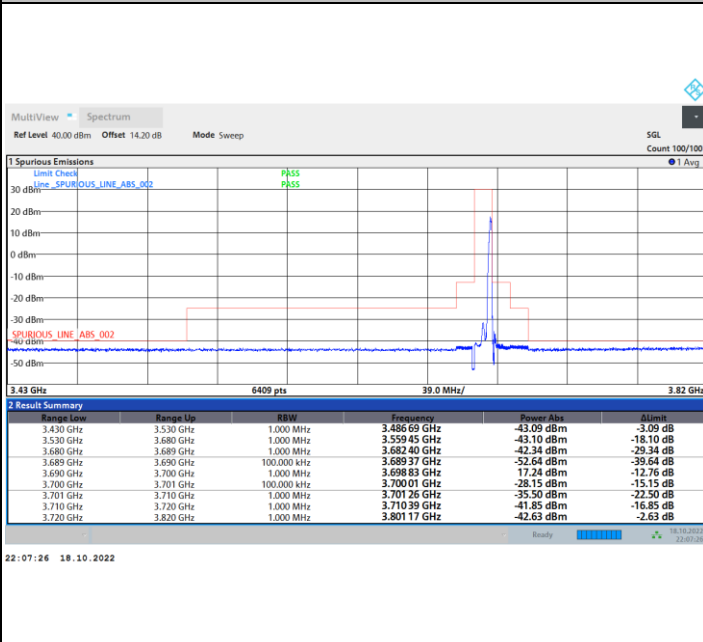

FR1 N77 / 10MHz / CP OFDM / 64QAM

Highest Channel

1RB0

1RBmax