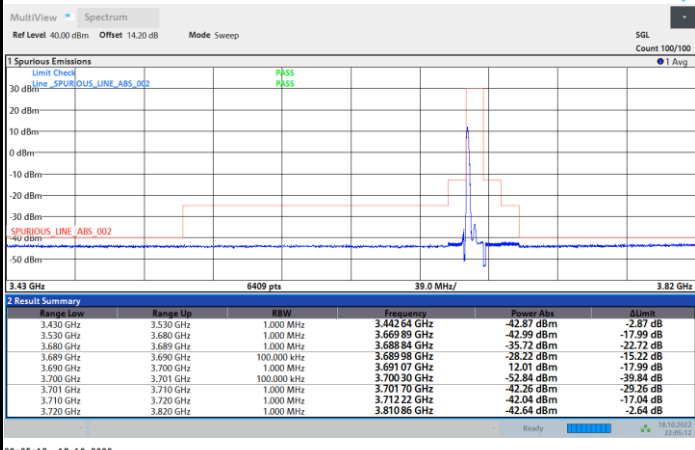

FR1 N77 / 10MHz / CP OFDM / 256QAM

Highest Channel

1RB0

1RBmax