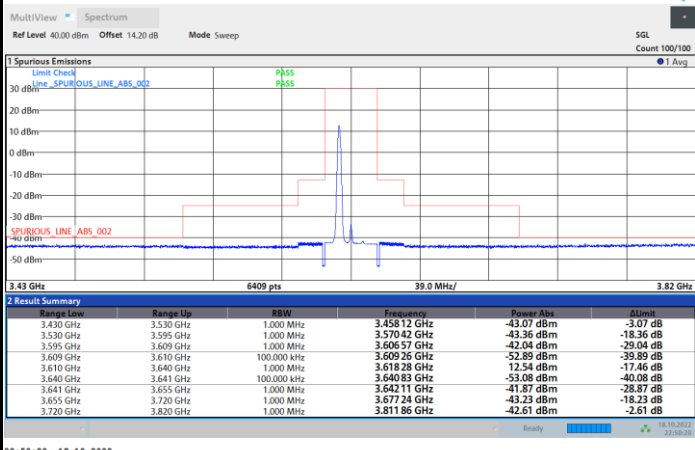

1RBmax

Full RB

FR1 N77 / 15MHz / CP OFDM / 256QAM

Lowest Channel

1RB0

1RBmax

Full RB

FR1 N77 / 15MHz / CP OFDM / 256QAM

Middle Channel

1RB0

1RBmax

Full RB