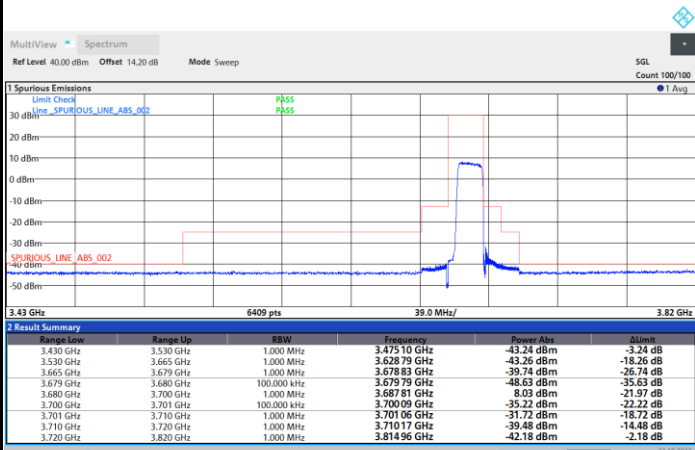

FR1 N77 / 15MHz / CP OFDM / QPSK

Highest Channel

1RB0

1RBmax

Full RB