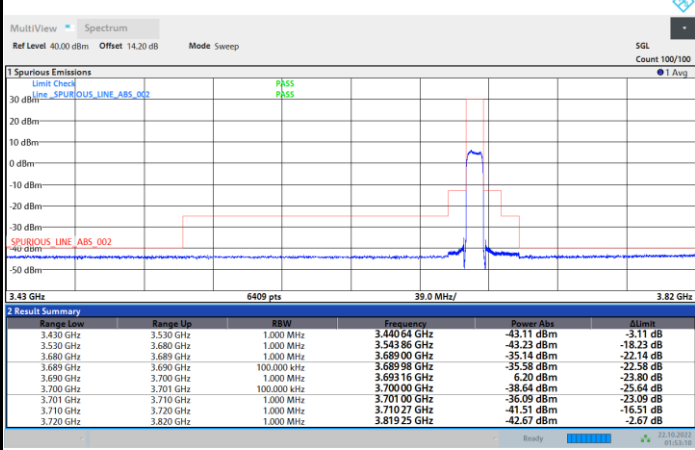

FR1 N77 / 10MHz / CP OFDM / 256QAM

Highest Channel

1RB0

1RBmax

Full RB