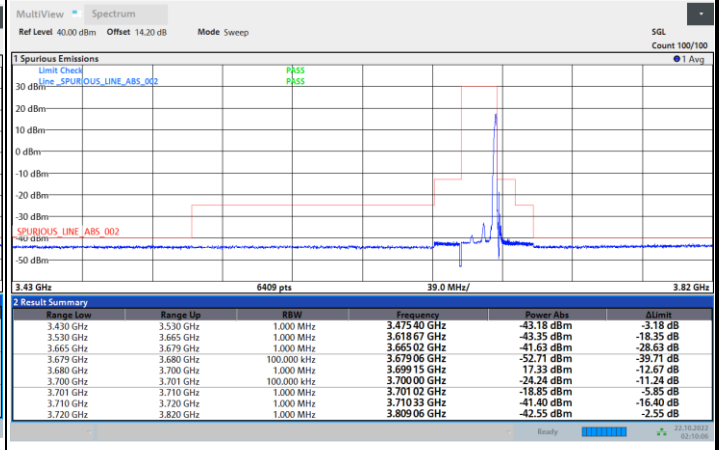

Middle Channel

1RB0

1RBmax

Full RB

FR1 N77 / 15MHz / CP OFDM / QPSK

Highest Channel

1RB0

1RBmax