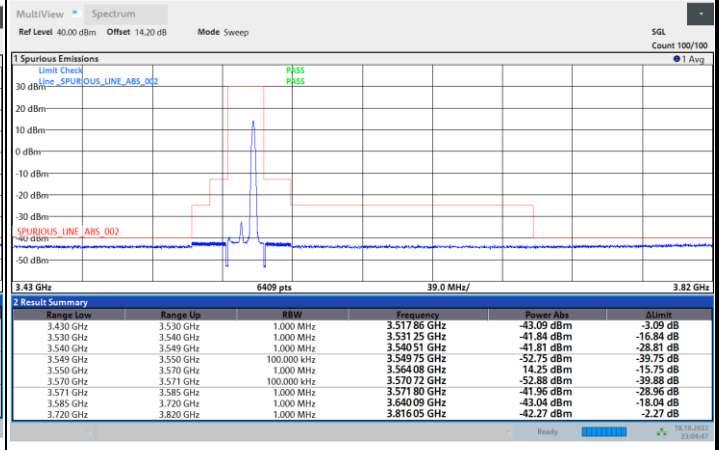

1RBmax

Full RB

FR1 N77 / 15MHz / CP OFDM / 256QAM

Lowest Channel

1RB0

1RBmax

Full RB

FR1 N77 / 15MHz / CP OFDM / 256QAM

Middle Channel

1RB0

1RBmax

Full RB