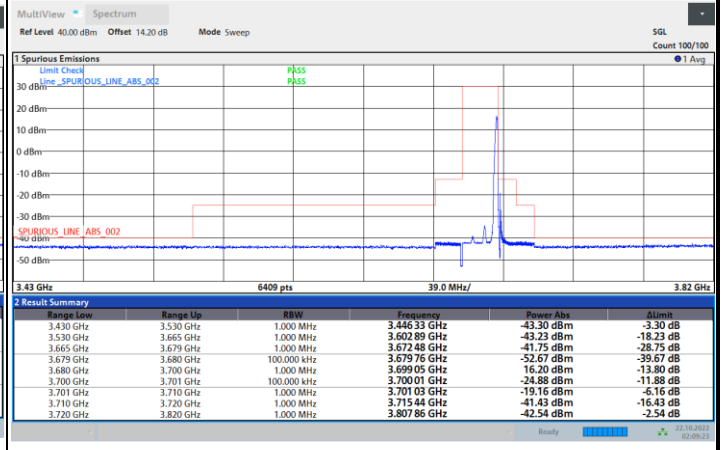

1RB0

1RBmax

Full RB

FR1 N77 / 15MHz / CP OFDM / 16QAM

Highest Channel

1RB0

1RBmax

Full RB

FR1 N77 / 15MHz / CP OFDM / 64QAM

Lowest Channel

1RB0

1RBmax

23:02:03 18.10.2022

23:04:12 18.10.2022

Full RB

23:09:20 18.10.2022