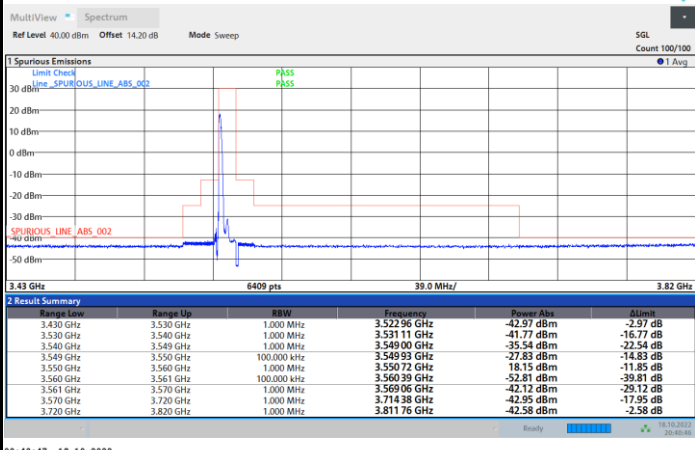

FR1 N77 / 10MHz / CP OFDM / 16QAM

Lowest Channel

1RB0

1RBmax