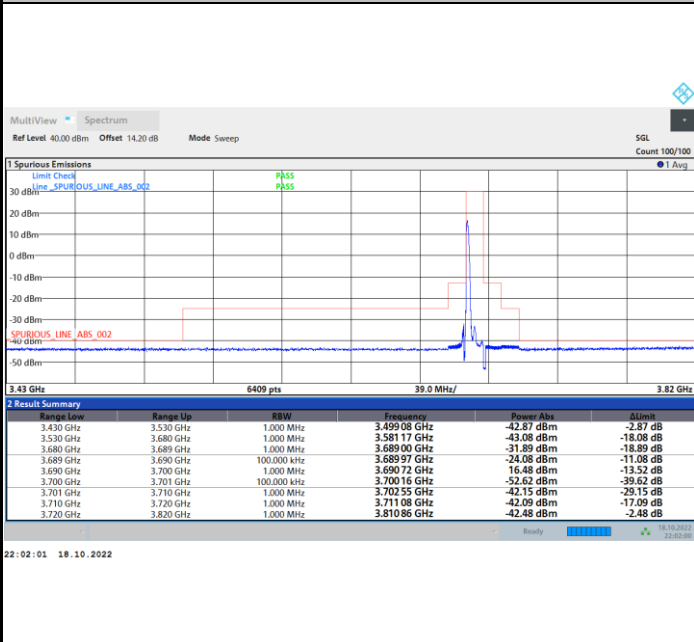

1RBmax

Full RB

FR1 N77 / 10MHz / CP OFDM / 16QAM

Middle Channel

1RB0

1RBmax

Full RB

FR1 N77 / 10MHz / CP OFDM / 16QAM

Highest Channel

1RB0

1RBmax

Full RB

FR1 N77 / 10MHz / CP OFDM / 64QAM

Lowest Channel

1RB0

1RBmax