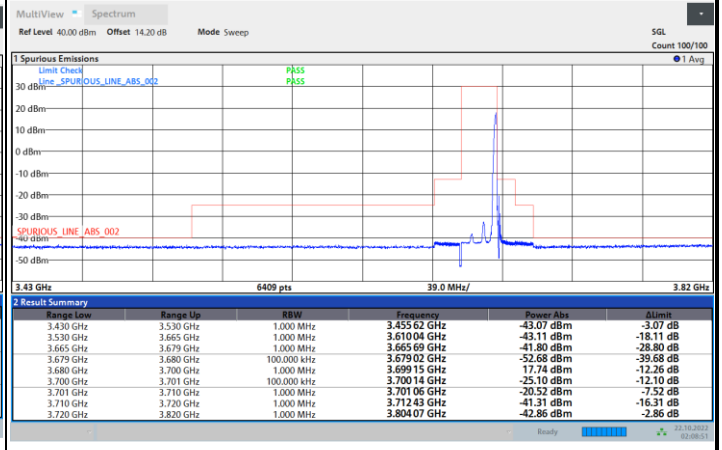

FR1 N77 / 15MHz / CP OFDM / 64QAM

Highest Channel

1RB0

1RBmax