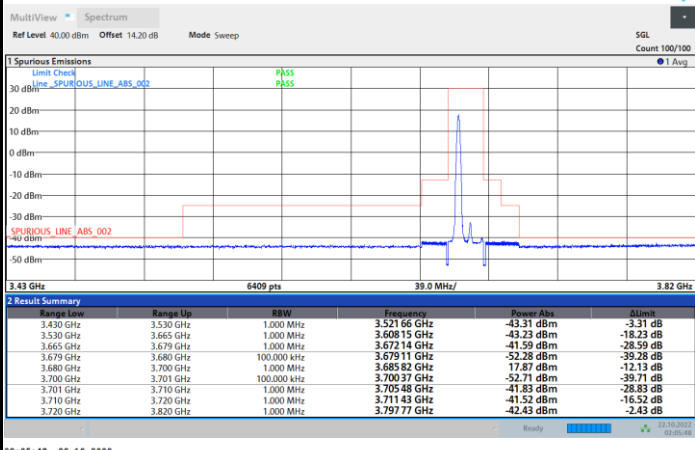

Middle Channel

1RB0

1RBmax

Full RB

FR1 N77 / 15MHz / CP OFDM / QPSK

Highest Channel

1RB0

1RBmax