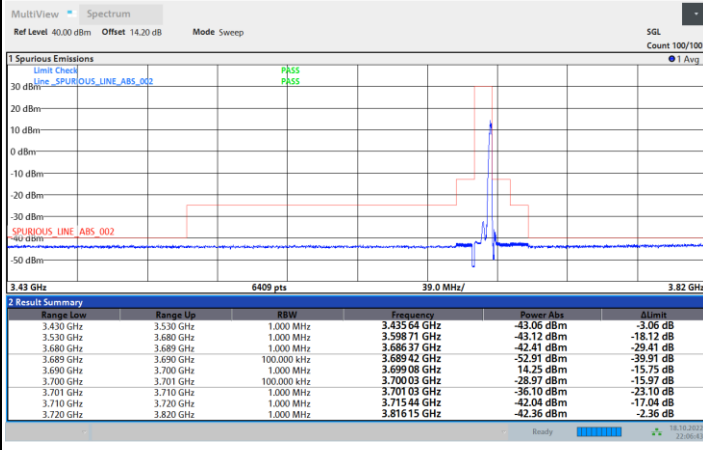

FR1 N77 / 10MHz / CP OFDM / 256QAM

Highest Channel

1RB0

1RBmax