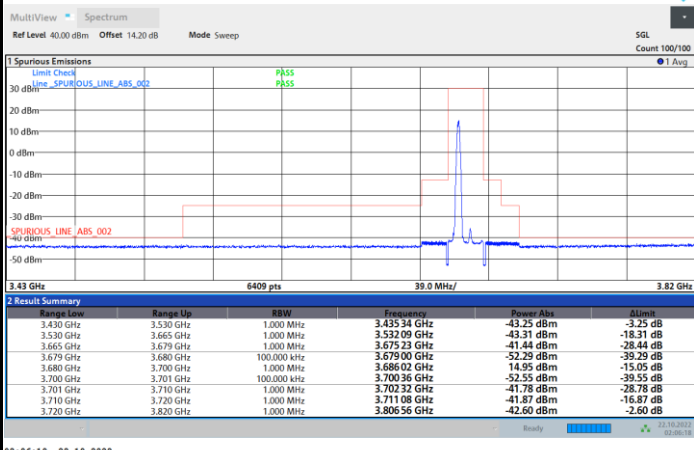

1RB0

1RBmax

Full RB

FR1 N77 / 15MHz / CP OFDM / 16QAM

Highest Channel

1RB0

1RBmax

Full RB

FR1 N77 / 15MHz / CP OFDM / 64QAM

Lowest Channel

1RB0

1RBmax

23:02:03 18.10.2022

23:04:12 18.10.2022

Full RB

23:09:20 18.10.2022