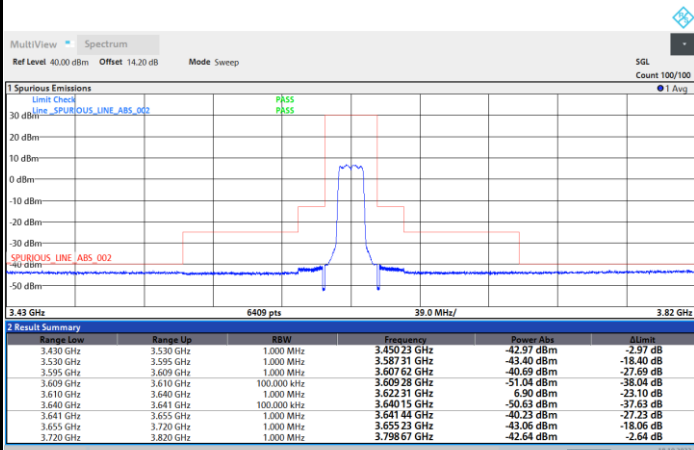

FR1 N77 / 15MHz / CP OFDM / 16QAM

Middle Channel

1RB0

1RBmax

Full RB