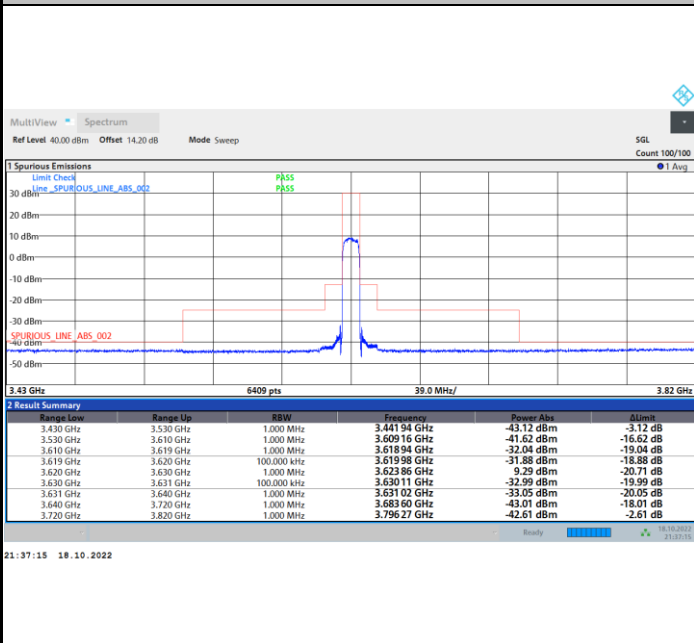

Full RB

FR1 N77 / 10MHz / CP OFDM / 64QAM

Middle Channel

1RB0

1RBmax

Full RB

FR1 N77 / 10MHz / CP OFDM / 64QAM

Highest Channel