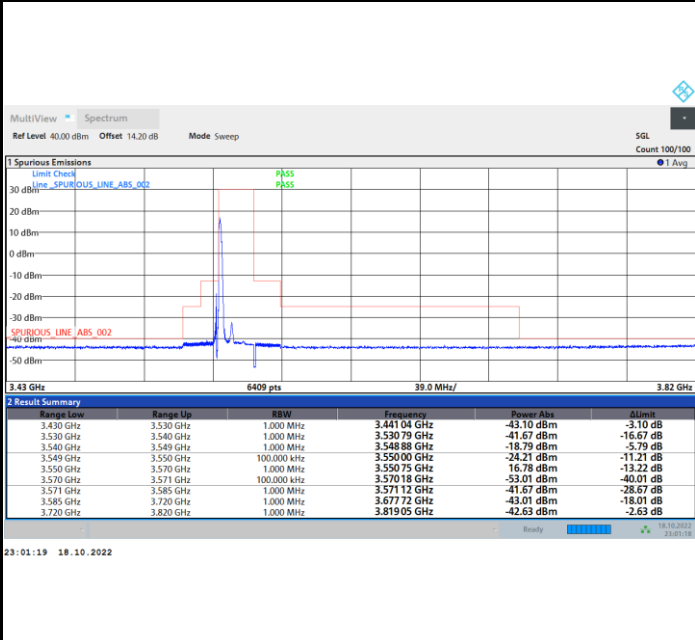

Full RB

FR1 N77 / 15MHz / CP OFDM / 16QAM

Lowest Channel

1RB0

1RBmax

Full RB

FR1 N77 / 15MHz / CP OFDM / 16QAM

Middle Channel