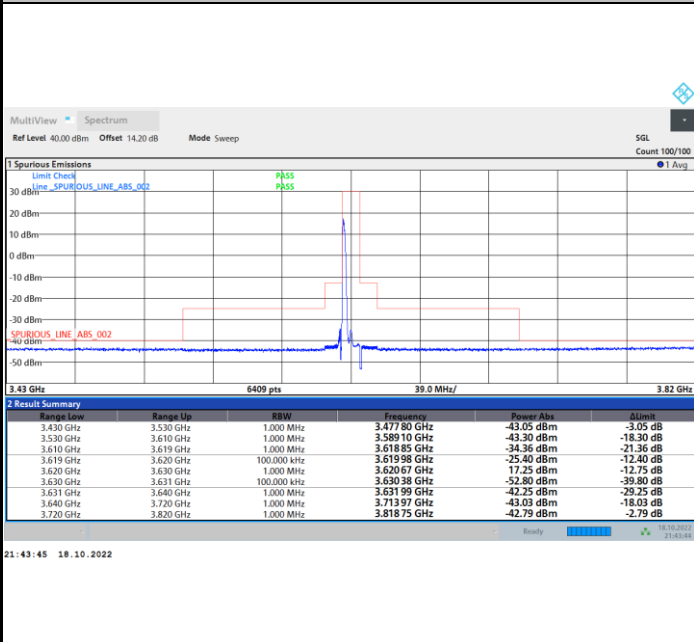

Full RB

FR1 N77 / 10MHz / CP OFDM / 64QAM

Middle Channel

1RB0

1RBmax

Full RB

FR1 N77 / 10MHz / CP OFDM / 64QAM

Highest Channel