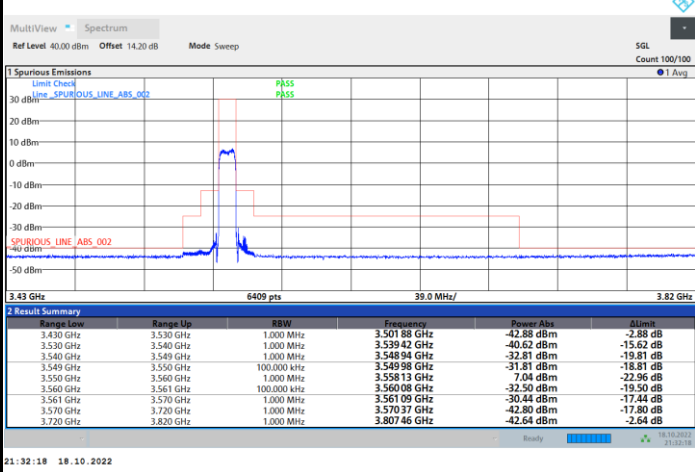

Highest Channel

1RB0

1RBmax

Full RB

FR1 N77 / 10MHz / CP OFDM / 64QAM

Lowest Channel

1RB0

1RBmax

Full RB

FR1 N77 / 10MHz / CP OFDM / 64QAM

Middle Channel

1RB0

1RBmax

Full RB

FR1 N77 / 10MHz / CP OFDM / 64QAM

Highest Channel