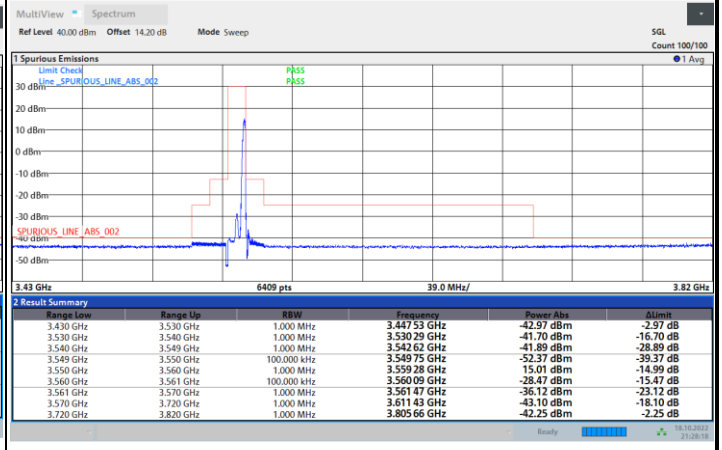

Highest Channel

1RB0

1RBmax

Full RB

FR1 N77 / 10MHz / CP OFDM / 64QAM

Lowest Channel

1RB0

1RBmax

Full RB

FR1 N77 / 10MHz / CP OFDM / 64QAM

Middle Channel

1RB0

1RBmax

Full RB

FR1 N77 / 10MHz / CP OFDM / 64QAM

Highest Channel