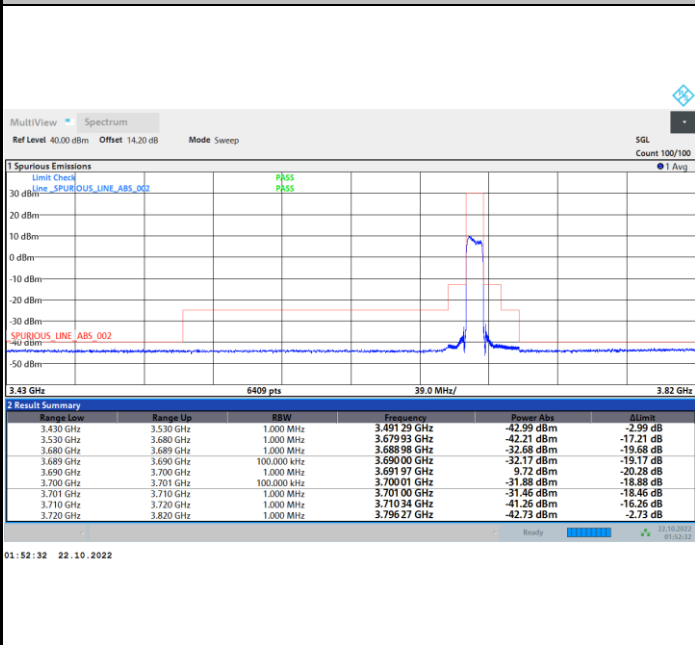

FR1 N77 / 10MHz / CP OFDM / 64QAM

Highest Channel

1RB0

1RBmax

Full RB