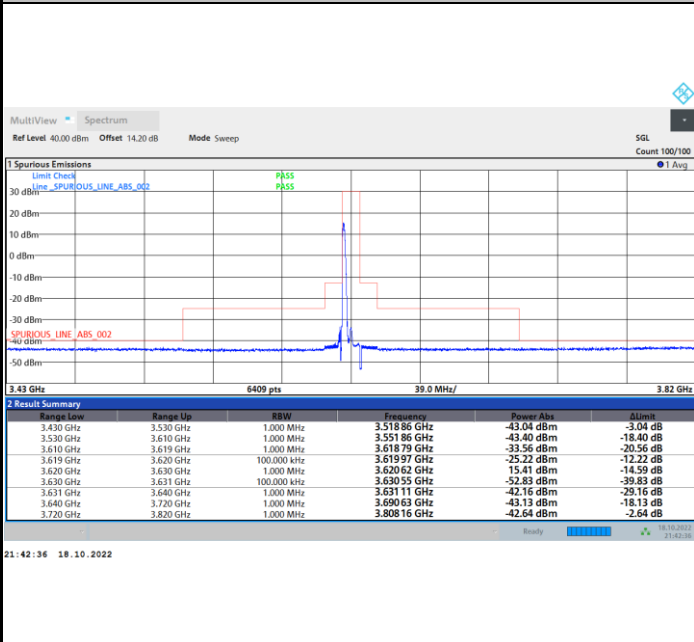

1RBmax

Full RB

FR1 N77 / 10MHz / CP OFDM / 16QAM

Middle Channel

1RB0

1RBmax

Full RB

FR1 N77 / 10MHz / CP OFDM / 16QAM

Highest Channel

1RB0

1RBmax

Full RB

FR1 N77 / 10MHz / CP OFDM / 64QAM

Lowest Channel

1RB0

1RBmax