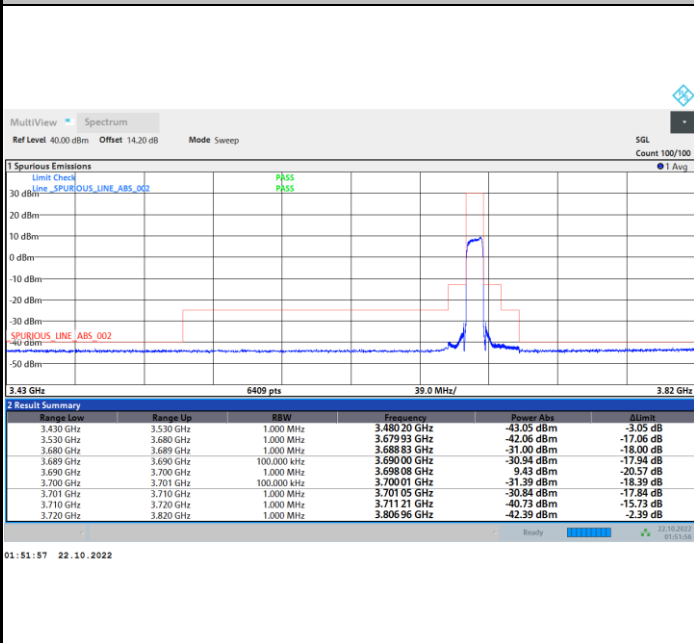

1RBmax

Full RB

FR1 N77 / 10MHz / CP OFDM / 16QAM

Middle Channel

1RB0

1RBmax

Full RB

FR1 N77 / 10MHz / CP OFDM / 16QAM

Highest Channel

1RB0

1RBmax

Full RB

FR1 N77 / 10MHz / CP OFDM / 64QAM

Lowest Channel

1RB0

1RBmax