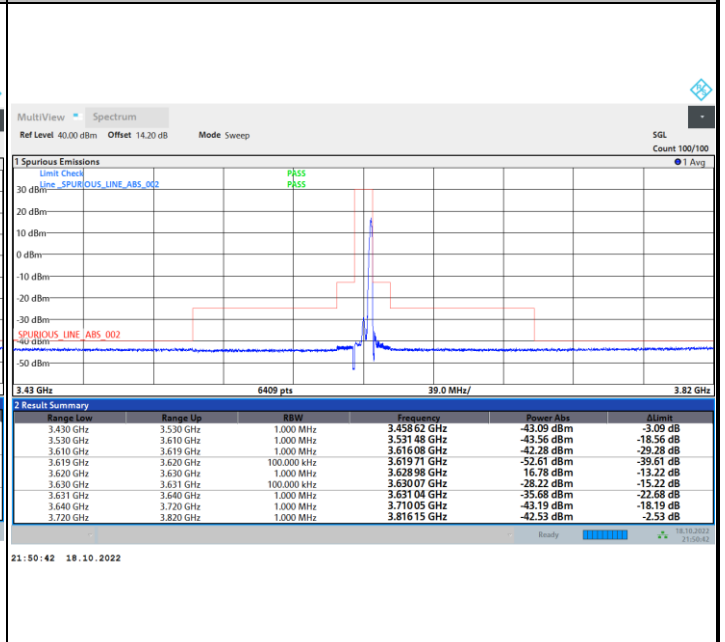

1RBmax

Full RB

FR1 N77 / 10MHz / CP OFDM / 16QAM

Middle Channel

1RB0

1RBmax

Full RB

FR1 N77 / 10MHz / CP OFDM / 16QAM

Highest Channel

1RB0

1RBmax

Full RB

FR1 N77 / 10MHz / CP OFDM / 64QAM

Lowest Channel

1RB0

1RBmax