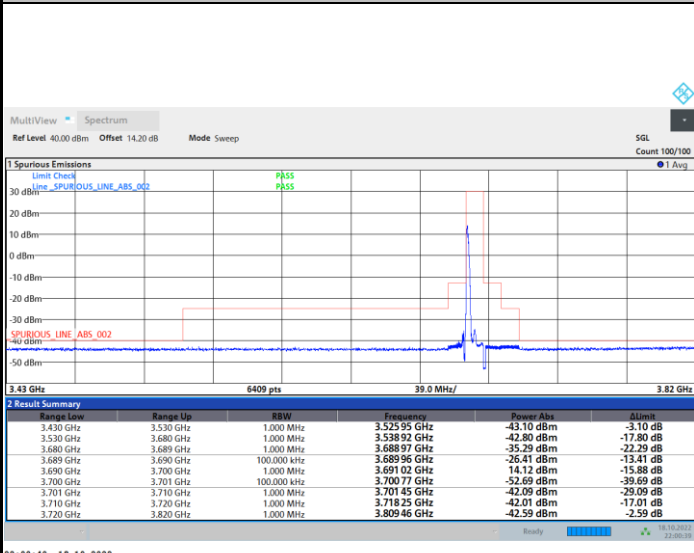

FR1 N77 / 10MHz / CP OFDM / QPSK

Highest Channel

1RB0

1RBmax

Full RB

FR1 N77 / 10MHz / CP OFDM / 16QAM

Lowest Channel

1RB0