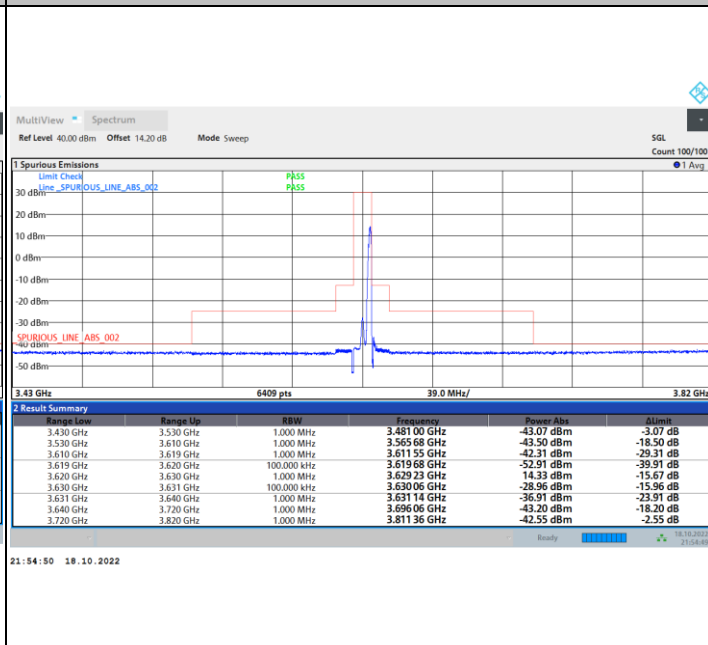

FR1 N77 / 10MHz / CP OFDM / 256QAM

Middle Channel

1RB0

1RBmax