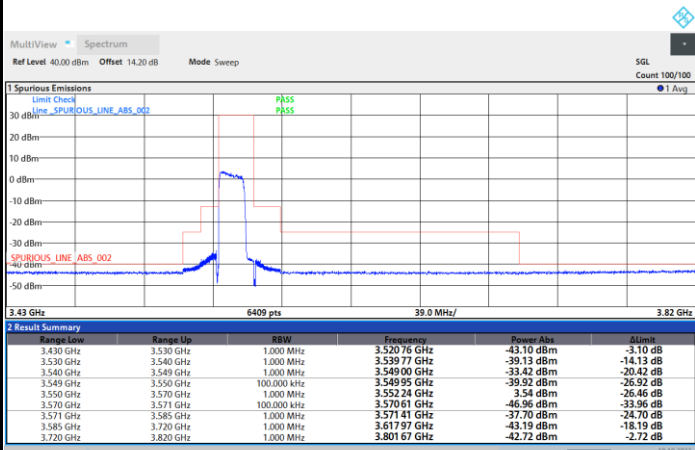

1RBmax

Full RB

FR1 N77 / 15MHz / CP OFDM / 256QAM

Lowest Channel

1RB0

1RBmax

Full RB

FR1 N77 / 15MHz / CP OFDM / 256QAM

Middle Channel

1RB0

1RBmax

Full RB