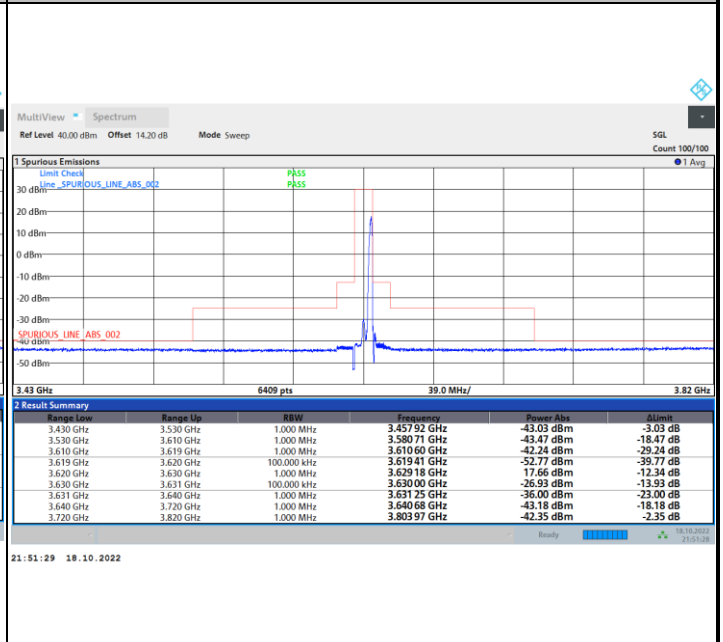

Full RB

FR1 N77 / 10MHz / CP OFDM / 64QAM

Middle Channel

1RB0

1RBmax

Full RB

FR1 N77 / 10MHz / CP OFDM / 64QAM

Highest Channel