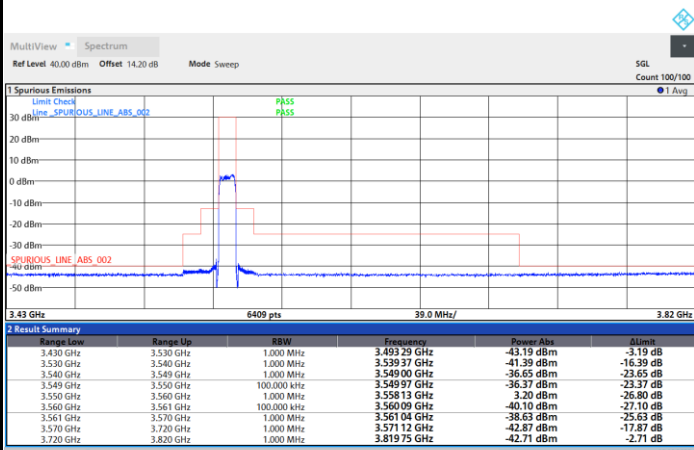

1RB0

1RBmax

Full RB

FR1 N77 / 10MHz / CP OFDM / 256QAM

Lowest Channel

1RB0

1RBmax

Full RB