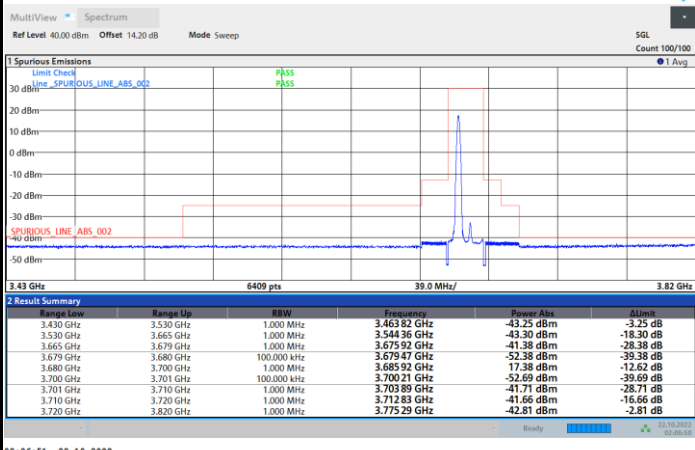

FR1 N77 / 15MHz / CP OFDM / 64QAM

Highest Channel

1RB0

1RBmax