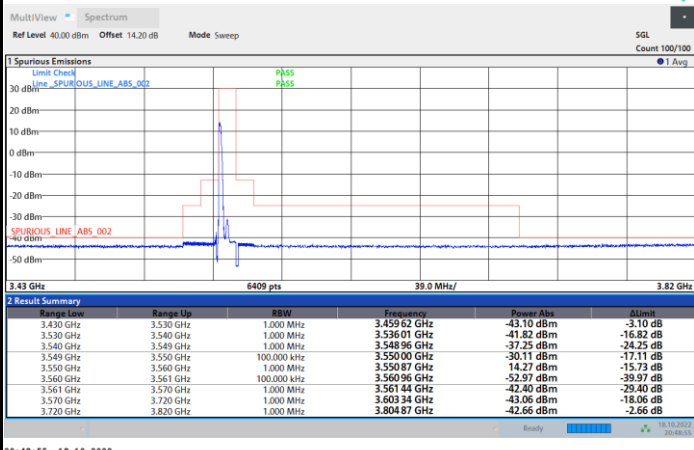

1RB0

1RBmax

Full RB

FR1 N77 / 10MHz / CP OFDM / 256QAM

Lowest Channel

1RB0

1RBmax

Full RB