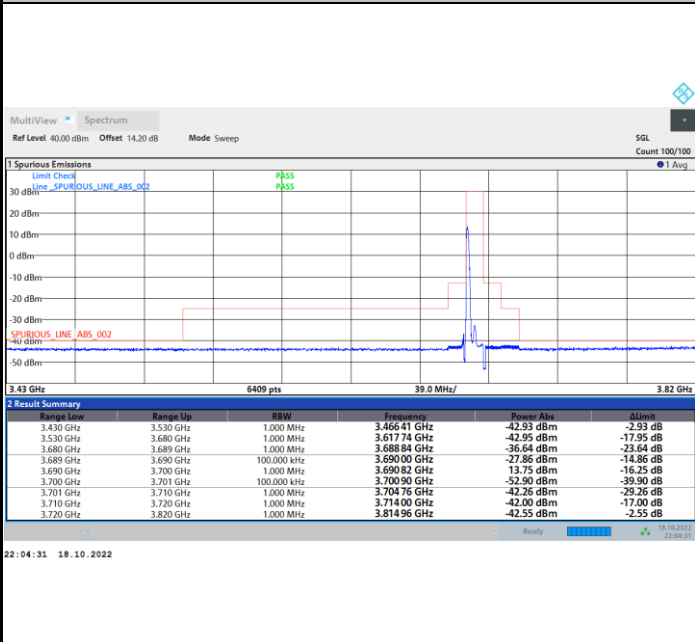

FR1 N77 / 10MHz / CP OFDM / 64QAM

Highest Channel

1RB0

1RBmax