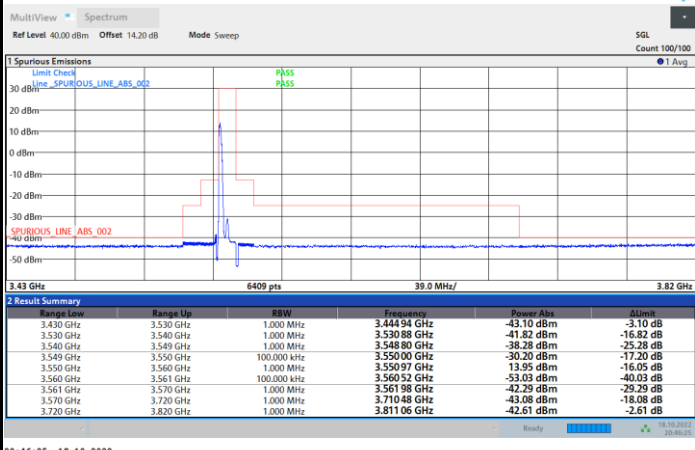

Highest Channel

1RB0

1RBmax

Full RB

FR1 N77 / 10MHz / CP OFDM / 64QAM

Lowest Channel

1RB0

1RBmax

Full RB

FR1 N77 / 10MHz / CP OFDM / 64QAM

Middle Channel

1RB0

1RBmax

Full RB

FR1 N77 / 10MHz / CP OFDM / 64QAM

Highest Channel