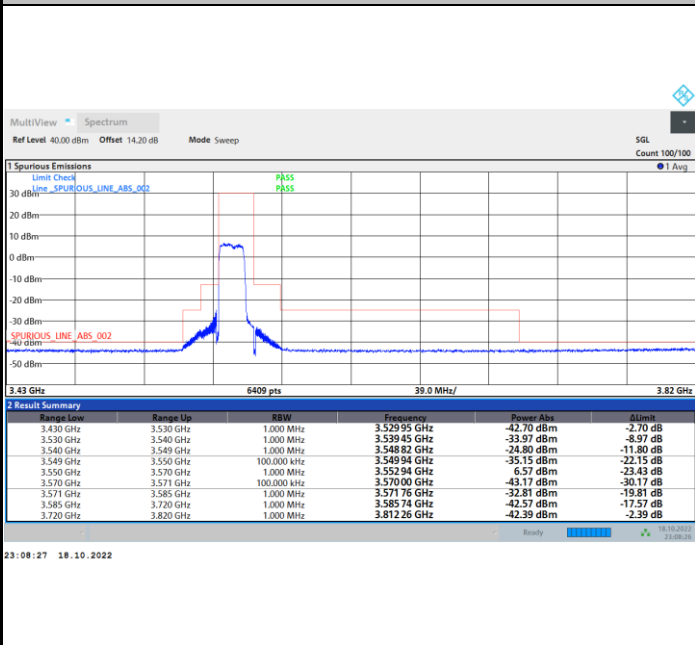

Full RB

FR1 N77 / 15MHz / CP OFDM / 16QAM

Lowest Channel

1RB0

1RBmax

Full RB

FR1 N77 / 15MHz / CP OFDM / 16QAM

Middle Channel