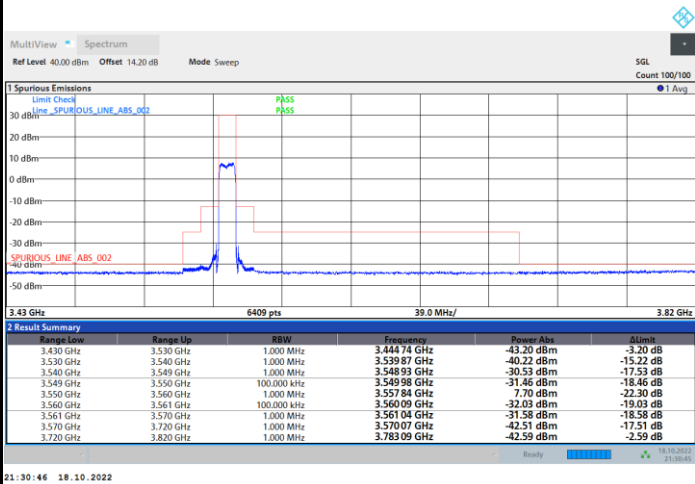

FR1 N77 / 10MHz / CP OFDM / 16QAM

Lowest Channel

1RB0

1RBmax

Full RB