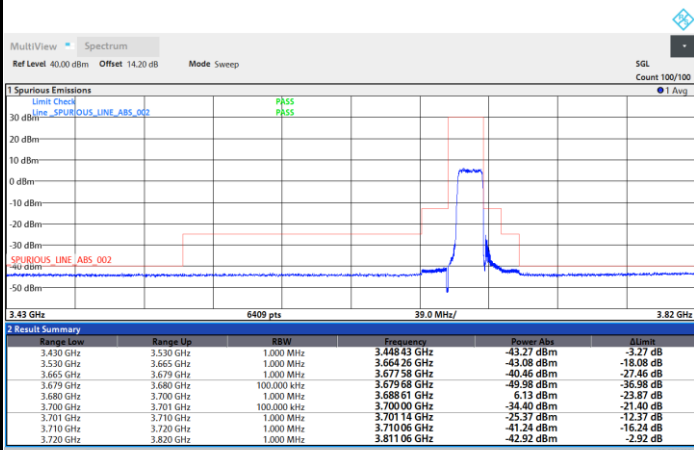

1RB0

1RBmax

Full RB

FR1 N77 / 15MHz / CP OFDM / 16QAM

Highest Channel

1RB0

1RBmax

Full RB