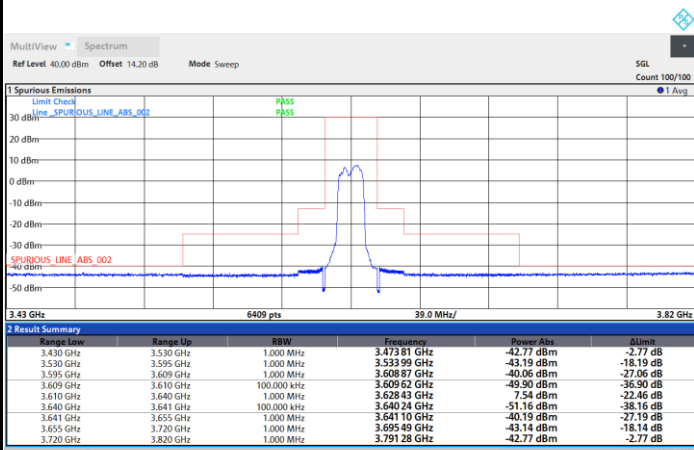

FR1 N77 / 15MHz / CP OFDM / 64QAM

Middle Channel

1RB0

1RBmax

Full RB

FR1 N77 / 15MHz / CP OFDM / 64QAM

Highest Channel

1RB0