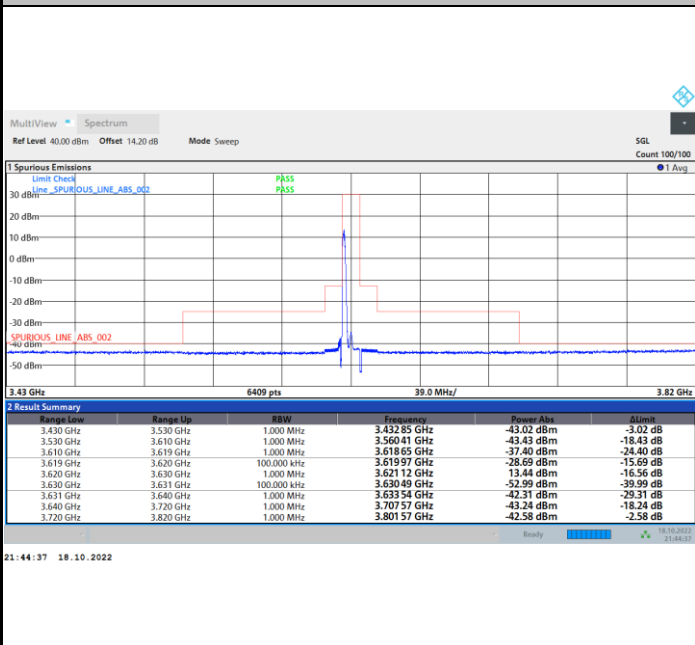

FR1 N77 / 10MHz / CP OFDM / 256QAM

Middle Channel

1RB0

1RBmax