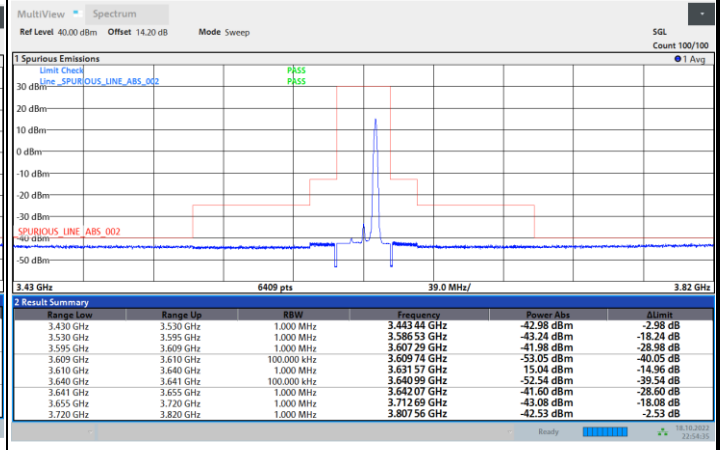

FR1 N77 / 15MHz / CP OFDM / 16QAM

Middle Channel

1RB0

1RBmax