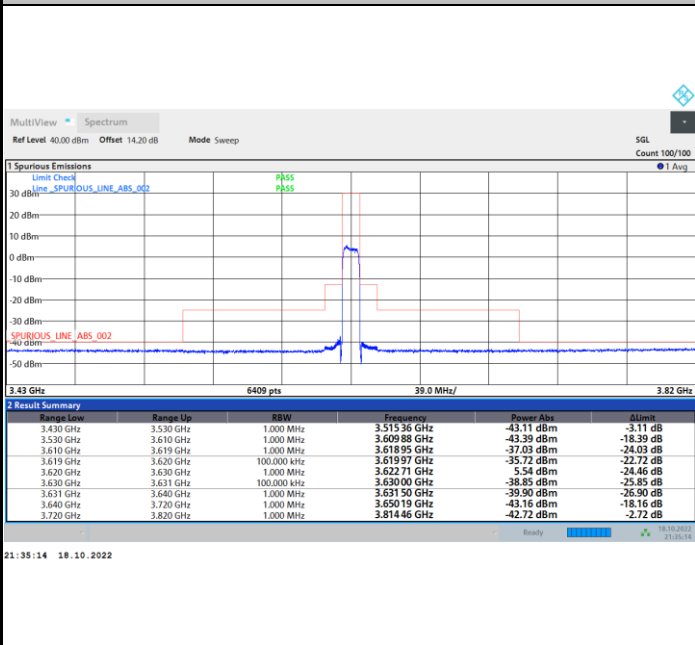

FR1 N77 / 10MHz / CP OFDM / 256QAM

Middle Channel

1RB0

1RBmax

Full RB

FR1 N77 / 10MHz / CP OFDM / 256QAM

Highest Channel

1RB0