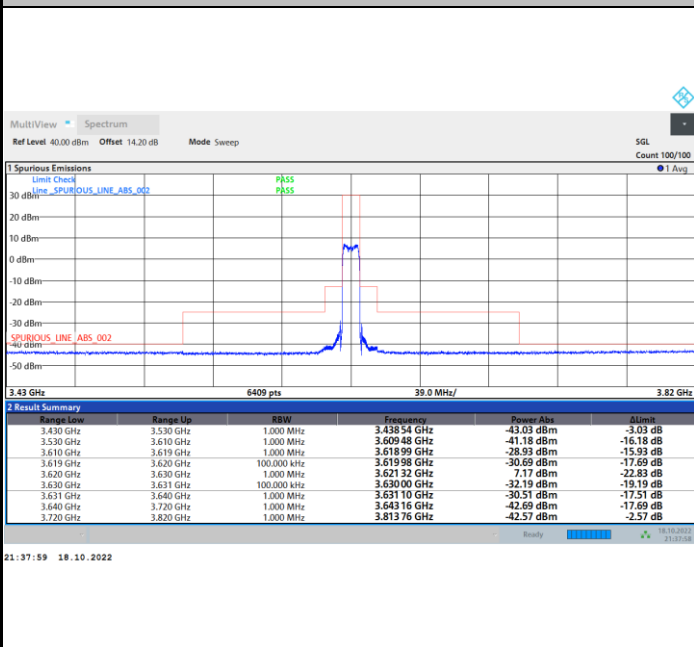

1RBmax

Full RB

FR1 N77 / 10MHz / CP OFDM / 16QAM

Middle Channel

1RB0

1RBmax

Full RB

FR1 N77 / 10MHz / CP OFDM / 16QAM

Highest Channel

1RB0

1RBmax

Full RB

FR1 N77 / 10MHz / CP OFDM / 64QAM

Lowest Channel

1RB0

1RBmax