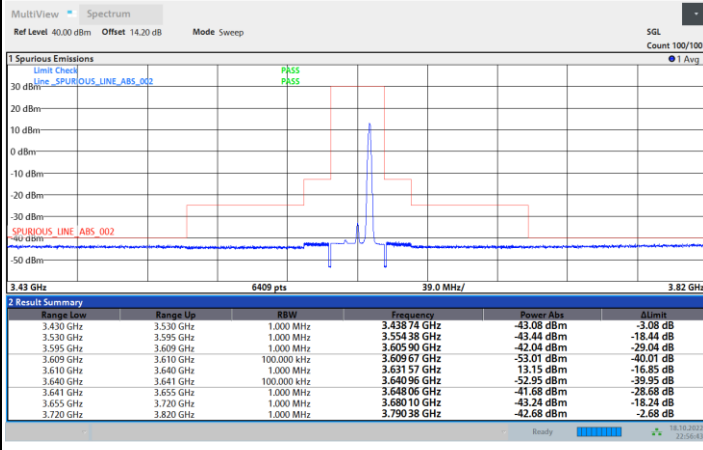

1RBmax

Full RB

FR1 N77 / 15MHz / CP OFDM / 256QAM

Lowest Channel

1RB0

1RBmax

Full RB

FR1 N77 / 15MHz / CP OFDM / 256QAM

Middle Channel

1RB0

1RBmax

Full RB