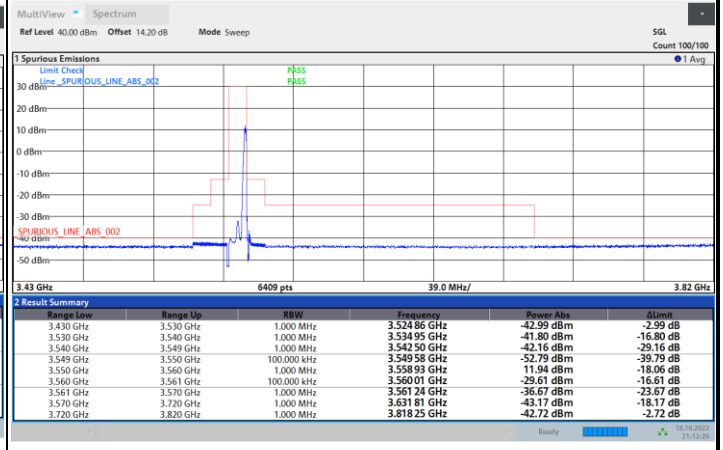

1RB0

1RBmax

Full RB

FR1 N77 / 10MHz / CP OFDM / 256QAM

Lowest Channel

1RB0

1RBmax

Full RB

FR1 N77 / 10MHz / CP OFDM / 256QAM

Middle Channel

1RB0

1RBmax

Full RB

FR1 N77 / 10MHz / CP OFDM / 256QAM

Highest Channel

1RB0