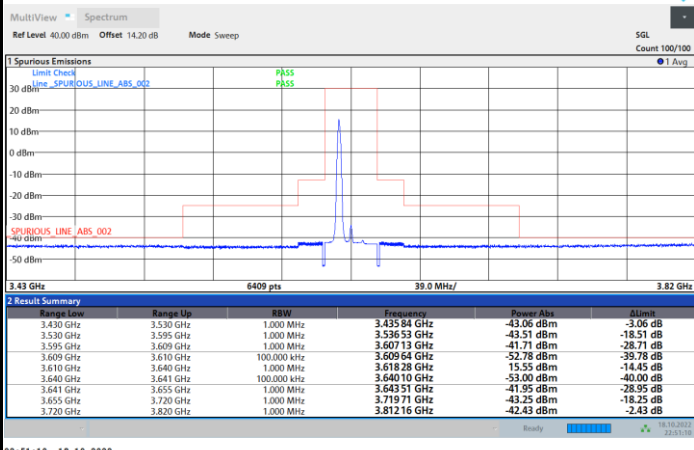

FR1 N77 / 15MHz / CP OFDM / 16QAM

Middle Channel

1RB0

1RBmax