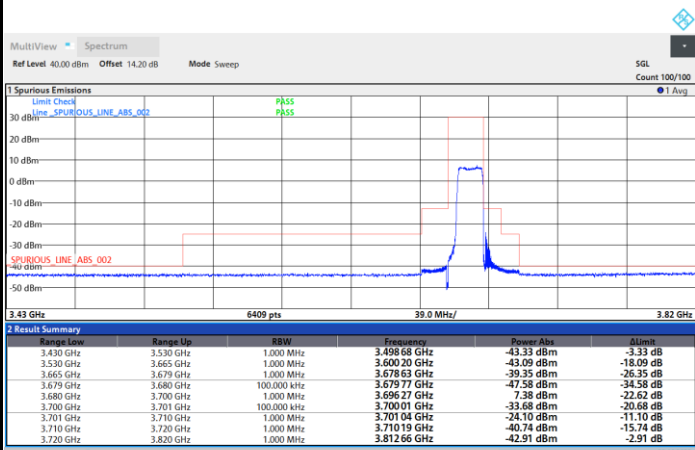

FR1 N77 / 15MHz / CP OFDM / 64QAM

Highest Channel

1RB0

1RBmax

Full RB