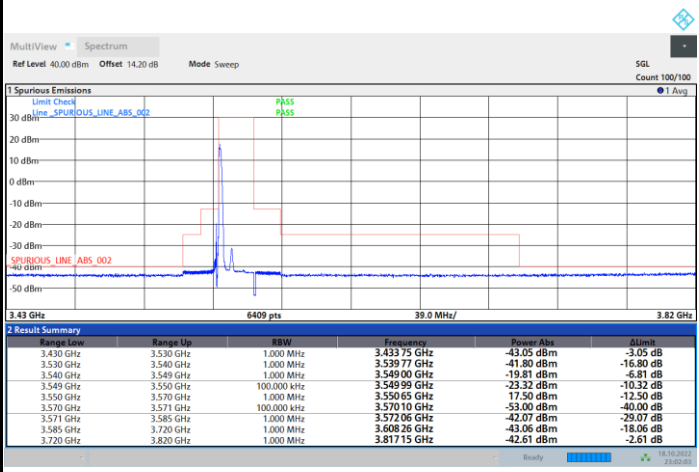

1RB0

1RBmax

Full RB

FR1 N77 / 15MHz / CP OFDM / 16QAM

Highest Channel

1RB0

1RBmax

Full RB

FR1 N77 / 15MHz / CP OFDM / 64QAM

Lowest Channel

1RB0

1RBmax

23:02:03 18.10.2022

23:04:12 18.10.2022

Full RB

23:09:20 18.10.2022