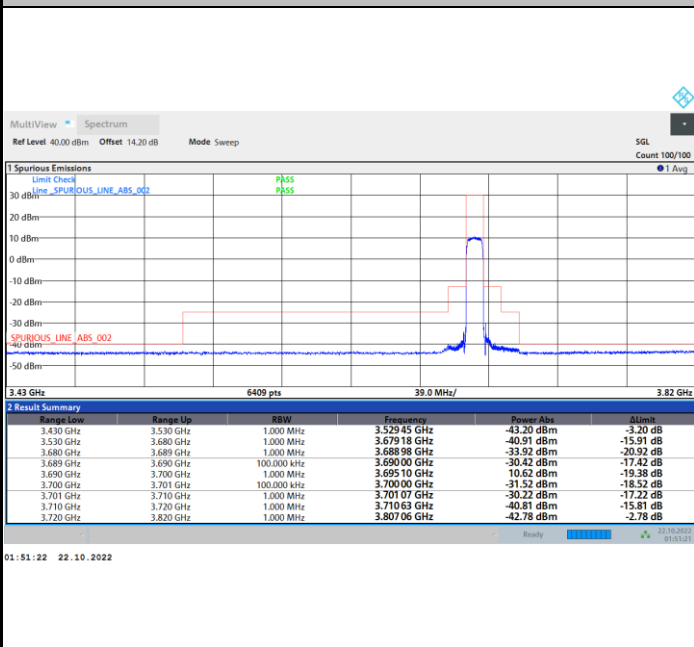

FR1 N77 / 10MHz / CP OFDM / QPSK

Highest Channel

1RB0

1RBmax

Full RB

FR1 N77 / 10MHz / CP OFDM / 16QAM

Lowest Channel

1RB0