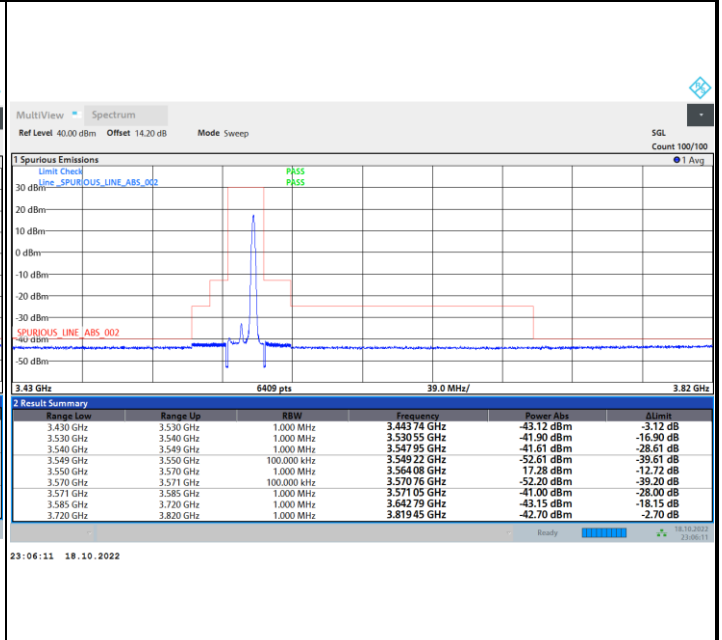

Full RB

FR1 N77 / 15MHz / CP OFDM / 16QAM

Lowest Channel

1RB0

1RBmax

Full RB

FR1 N77 / 15MHz / CP OFDM / 16QAM

Middle Channel