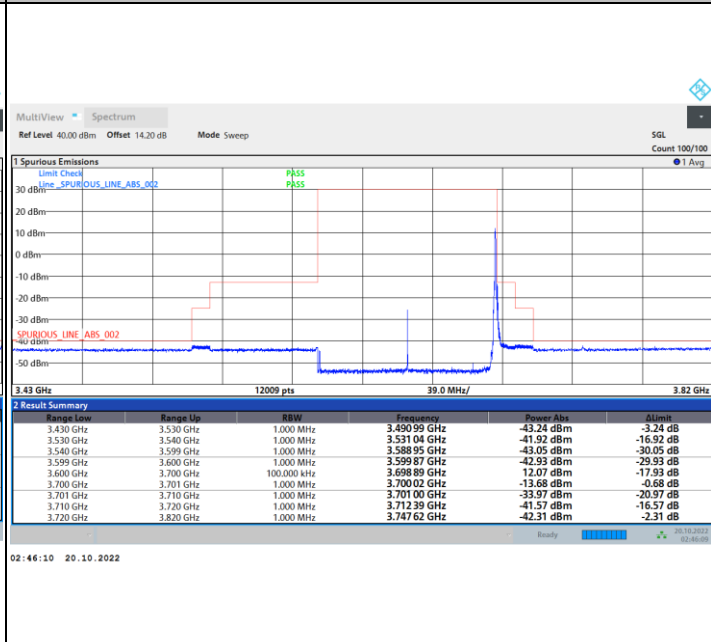

1RBmax

Full RB

FR1 N77 / 100MHz / CP OFDM / 16QAM

Middle Channel

1RB0

1RBmax

Full RB

FR1 N77 / 100MHz / CP OFDM / 16QAM

Highest Channel

1RB0

1RBmax

Full RB

FR1 N77 / 100MHz / CP OFDM / 64QAM

Lowest Channel

1RB0

1RBmax