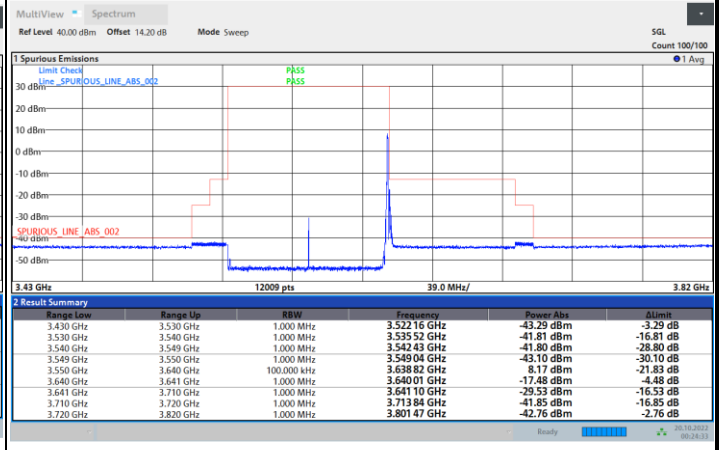

FR1 N77 / 90MHz / CP OFDM / 256QAM

Lowest Channel

1RB0

1RBmax