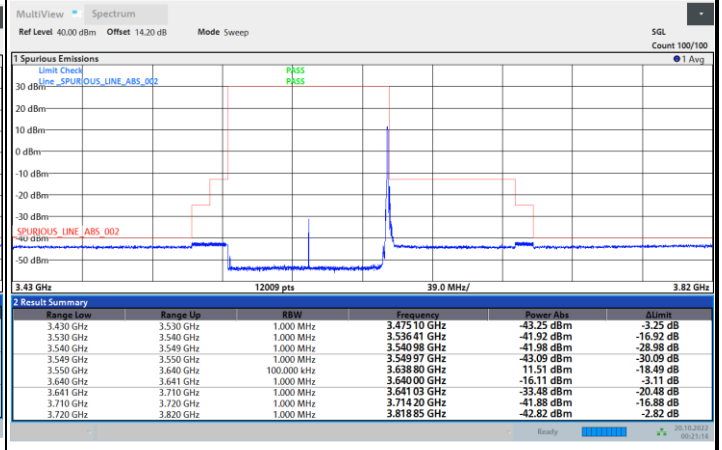

Full RB

FR1 N77 / 90MHz / CP OFDM / 16QAM

Lowest Channel

1RB0

1RBmax

Full RB

FR1 N77 / 90MHz / CP OFDM / 16QAM

Middle Channel

1RB0

1RBmax

Full RB

FR1 N77 / 90MHz / CP OFDM / 16QAM

Highest Channel

1RB0

1RBmax

Full RB