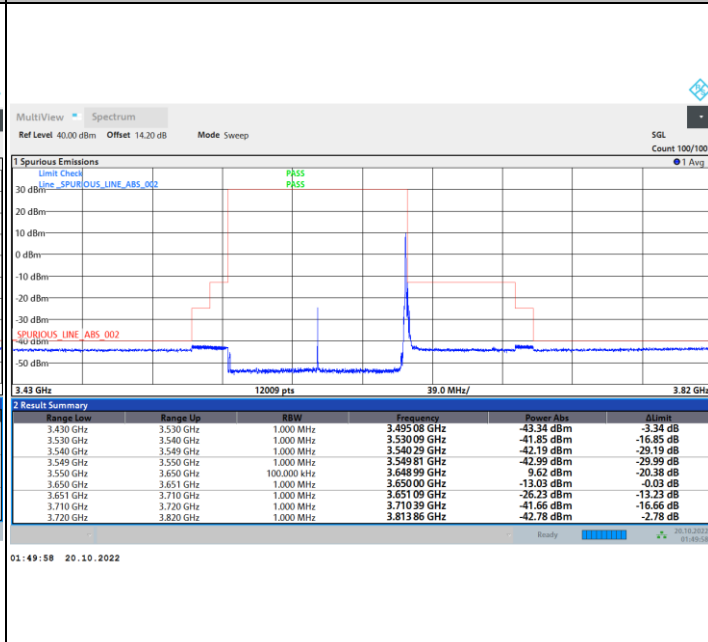

FR1 N77 / 100MHz / CP OFDM / 16QAM

Lowest Channel

1RB0

1RBmax