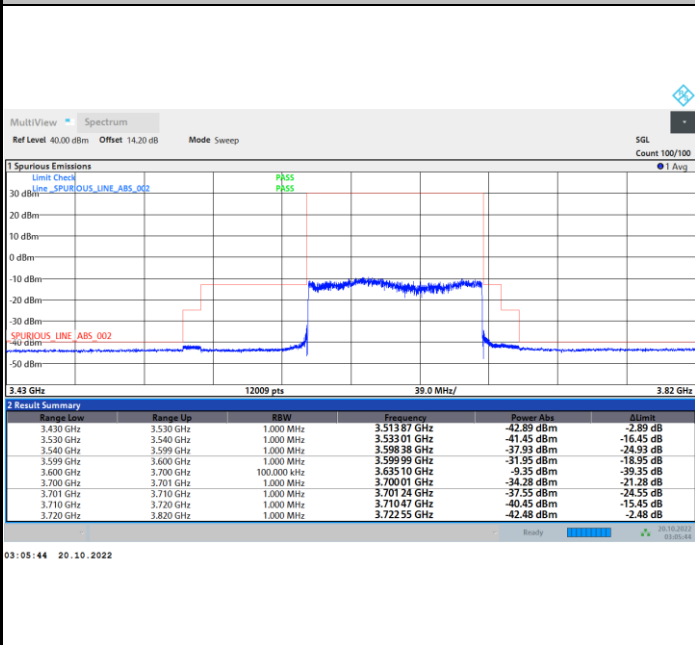

1RBmax

Full RB

FR1 N77 / 100MHz / CP OFDM / 16QAM

Middle Channel

1RB0

1RBmax

Full RB

FR1 N77 / 100MHz / CP OFDM / 16QAM

Highest Channel

1RB0

1RBmax

Full RB

FR1 N77 / 100MHz / CP OFDM / 64QAM

Lowest Channel

1RB0

1RBmax