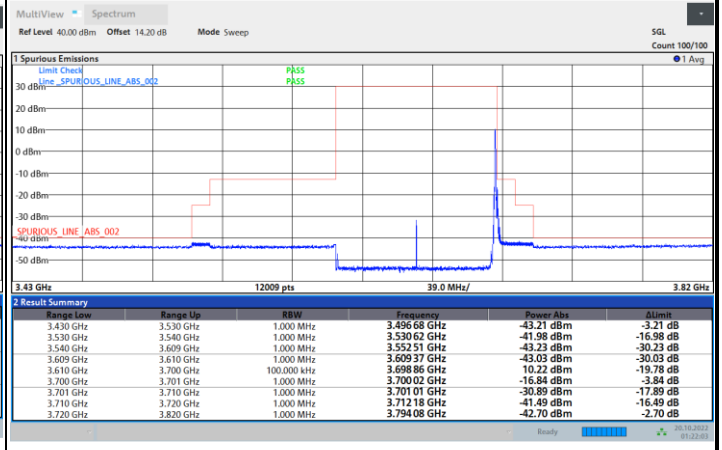

Full RB

FR1 N77 / 90MHz / CP OFDM / 256QAM

Highest Channel

1RB0

1RBmax

Full RB

FR1 N77 / 100MHz / CP OFDM / QPSK

Lowest Channel