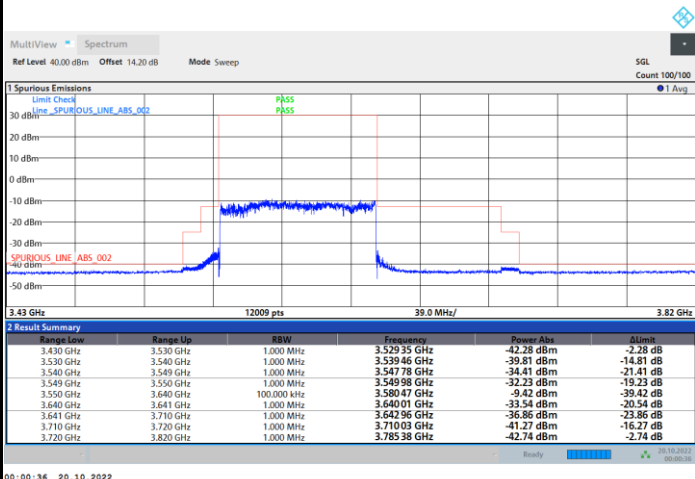

Full RB

FR1 N77 / 90MHz / CP OFDM / 16QAM

Lowest Channel

1RB0

1RBmax

Full RB

FR1 N77 / 90MHz / CP OFDM / 16QAM

Middle Channel

1RB0

1RBmax

Full RB

FR1 N77 / 90MHz / CP OFDM / 16QAM

Highest Channel

1RB0

1RBmax

Full RB