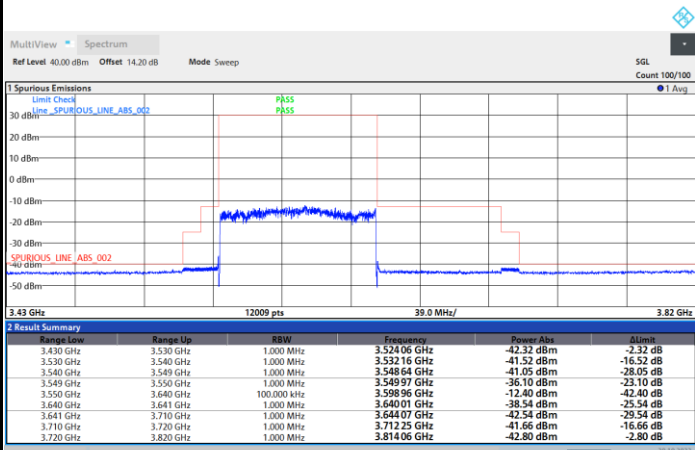

FR1 N77 / 90MHz / CP OFDM / 256QAM

Lowest Channel

1RB0

1RBmax

Full RB