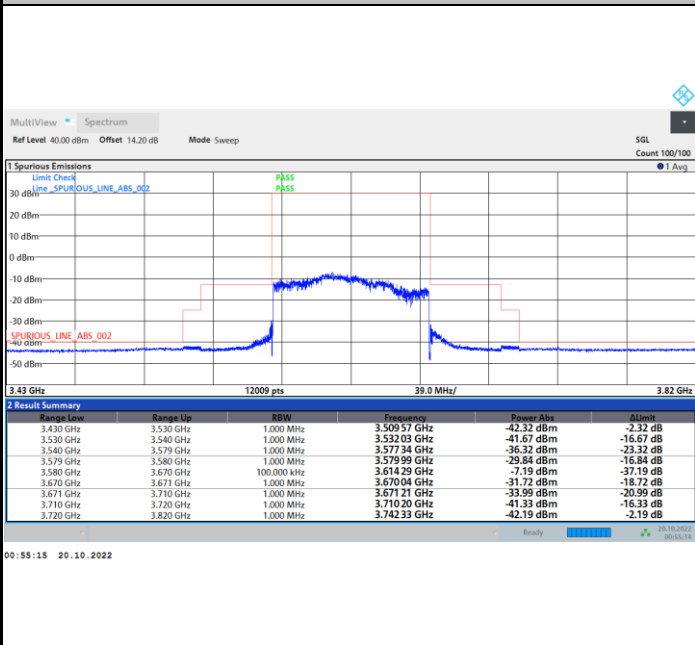

Full RB

FR1 N77 / 90MHz / CP OFDM / 16QAM

Lowest Channel

1RB0

1RBmax

Full RB

FR1 N77 / 90MHz / CP OFDM / 16QAM

Middle Channel

1RB0

1RBmax

Full RB

FR1 N77 / 90MHz / CP OFDM / 16QAM

Highest Channel

1RB0

1RBmax

Full RB