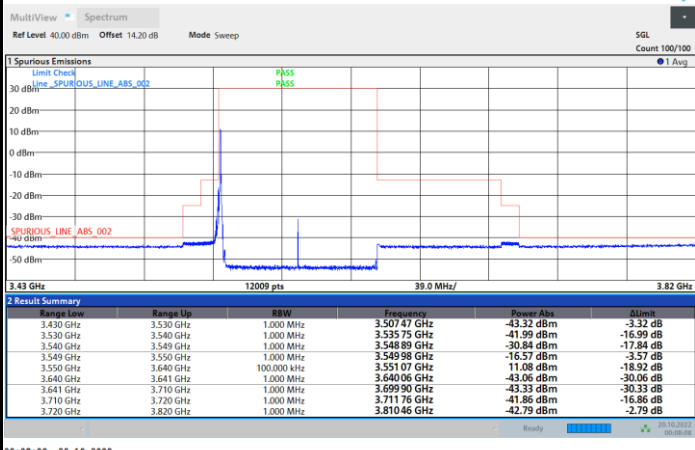

1RB0

1RBmax

Full RB

FR1 N77 / 90MHz / CP OFDM / 16QAM

Highest Channel

1RB0

1RBmax

Full RB

FR1 N77 / 90MHz / CP OFDM / 64QAM

Lowest Channel

1RB0

1RBmax

Full RB

FR1 N77 / 90MHz / CP OFDM / 64QAM

Middle Channel

1RB0