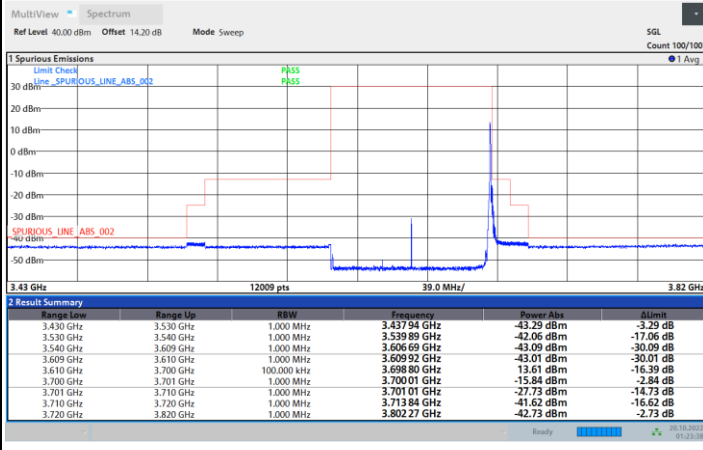

1RBmax

Full RB

FR1 N77 / 90MHz / CP OFDM / 64QAM

Highest Channel

1RB0

1RBmax

Full RB

FR1 N77 / 90MHz / CP OFDM / 256QAM