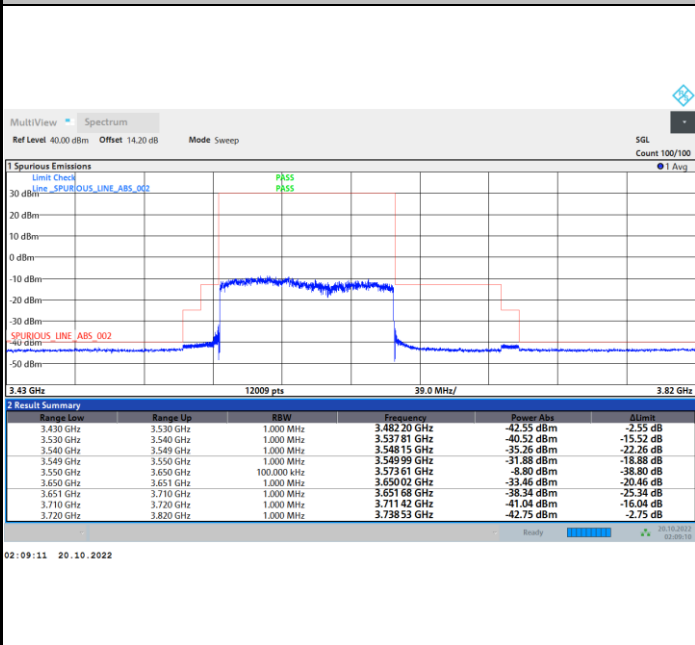

FR1 N77 / 100MHz / CP OFDM / 16QAM

Lowest Channel

1RB0

1RBmax

Full RB