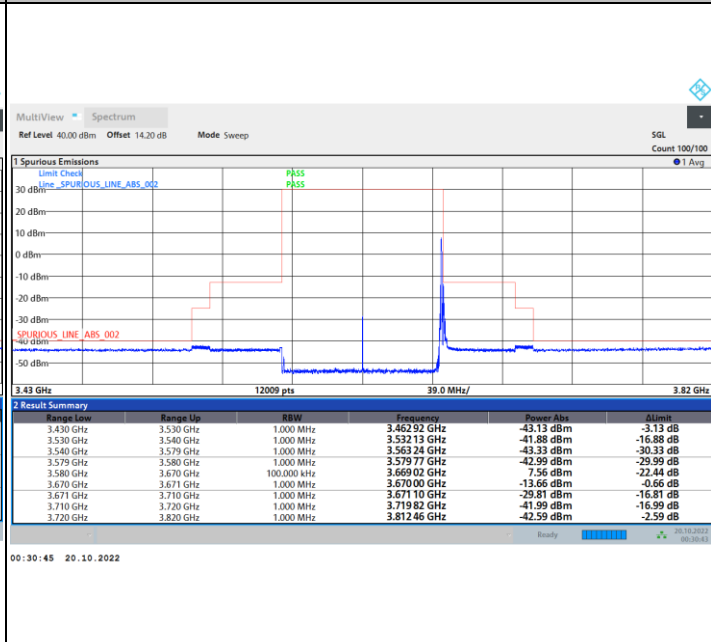

FR1 N77 / 90MHz / CP OFDM / 16QAM

Middle Channel

1RB0

1RBmax