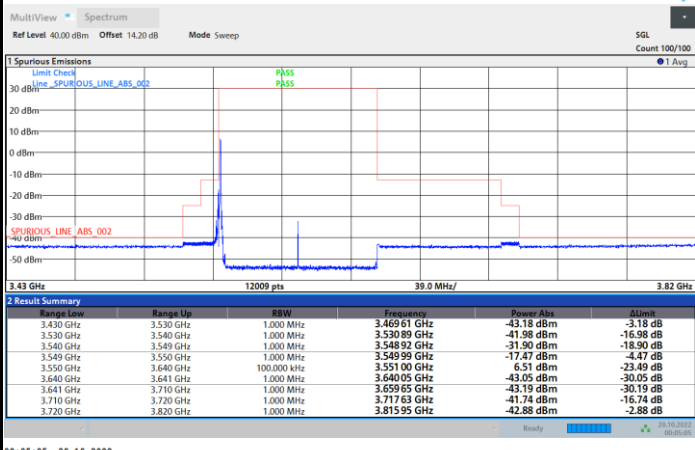

FR1 N77 / 90MHz / CP OFDM / 256QAM

Lowest Channel

1RB0

1RBmax