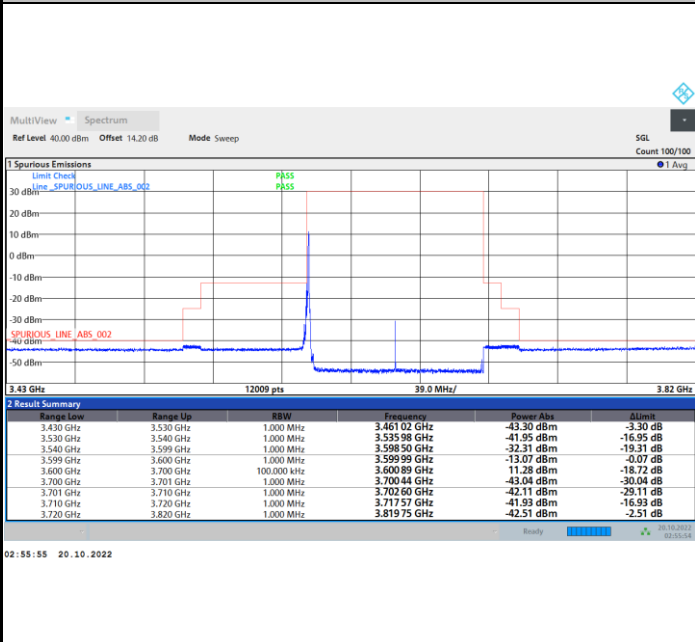

1RBmax

Full RB

FR1 N77 / 100MHz / CP OFDM / 16QAM

Middle Channel

1RB0

1RBmax

Full RB

FR1 N77 / 100MHz / CP OFDM / 16QAM

Highest Channel

1RB0

1RBmax

Full RB

FR1 N77 / 100MHz / CP OFDM / 64QAM

Lowest Channel

1RB0

1RBmax