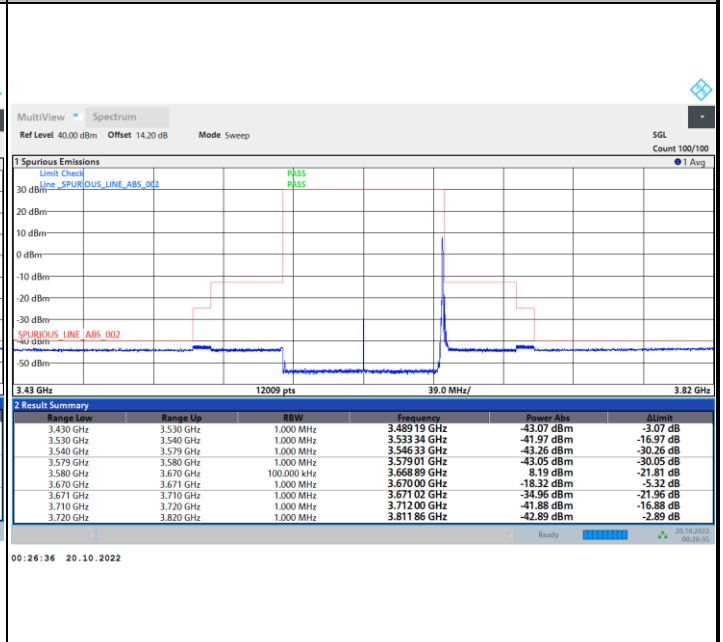

Lowest Channel

1RB0

1RBmax

Full RB

FR1 N77 / 90MHz / CP OFDM / 256QAM

Middle Channel

1RB0

1RBmax