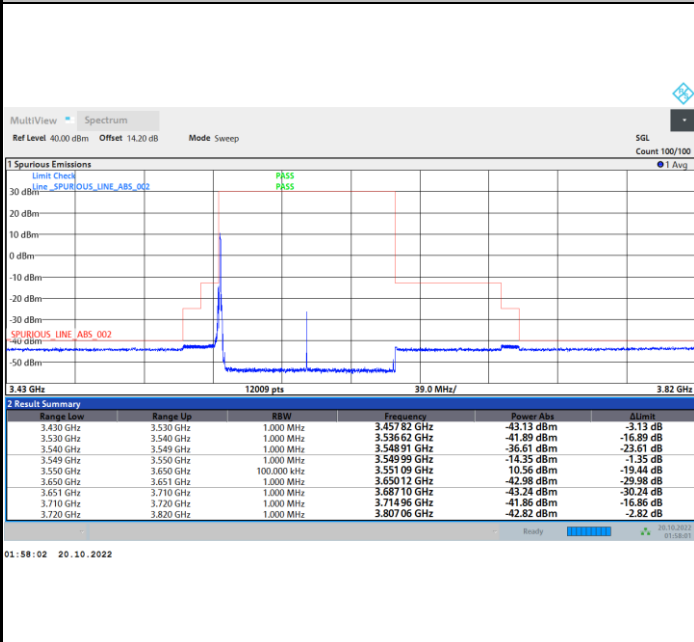

Highest Channel

1RB0

1RBmax

Full RB

FR1 N77 / 100MHz / CP OFDM / 64QAM

Lowest Channel

1RB0

1RBmax