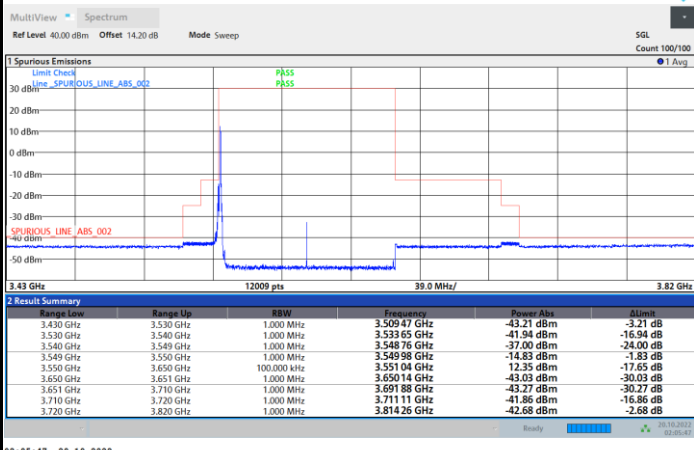

FR1 N77 / 100MHz / CP OFDM / QPSK

Lowest Channel

1RB0

1RBmax