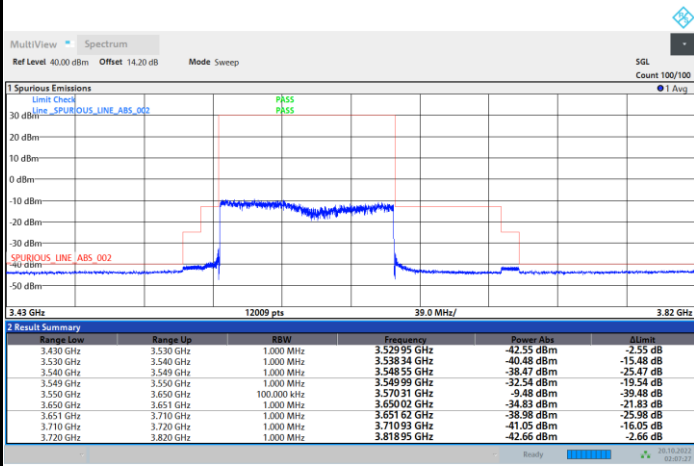

FR1 N77 / 100MHz / CP OFDM / QPSK

Lowest Channel

1RB0

1RBmax

Full RB