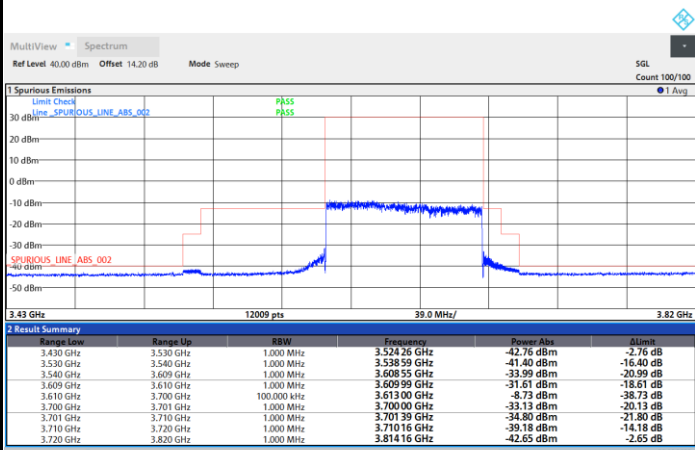

Middle Channel

1RB0

1RBmax

Full RB

FR1 N77 / 90MHz / CP OFDM / QPSK

Highest Channel

1RB0

1RBmax

Full RB

FR1 N77 / 90MHz / CP OFDM / 16QAM

Lowest Channel

1RB0

1RBmax

Full RB

FR1 N77 / 90MHz / CP OFDM / 16QAM

Middle Channel