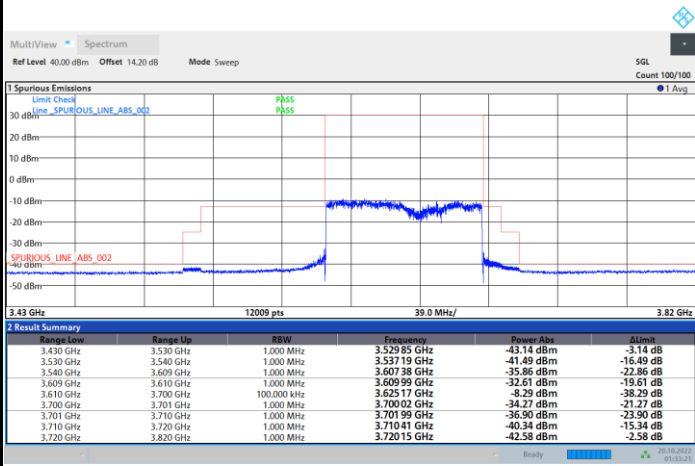

1RBmax

Full RB

FR1 N77 / 90MHz / CP OFDM / 64QAM

Highest Channel

1RB0

1RBmax

Full RB

FR1 N77 / 90MHz / CP OFDM / 256QAM