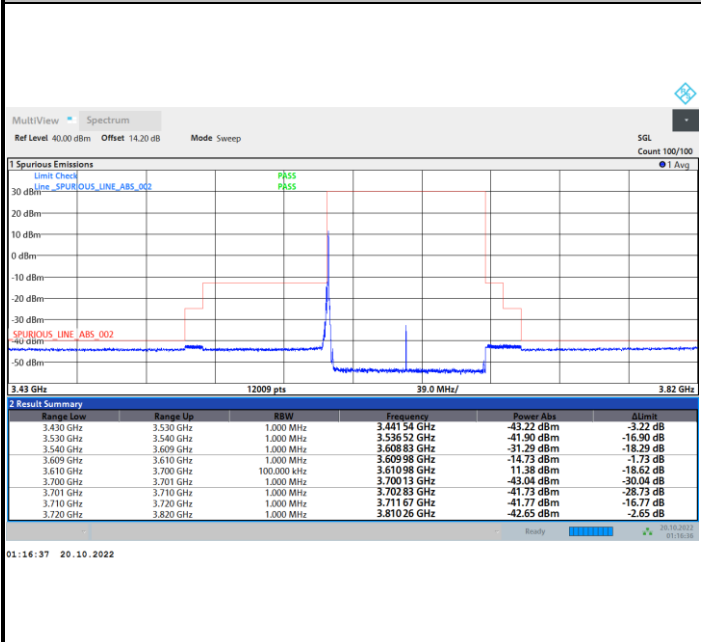

1RB0

1RBmax

Full RB

FR1 N77 / 90MHz / CP OFDM / 16QAM

Highest Channel

1RB0

1RBmax

Full RB