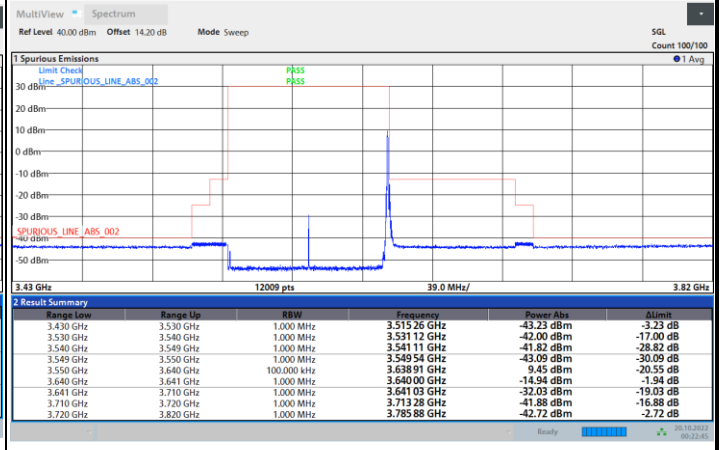

FR1 N77 / 90MHz / CP OFDM / 64QAM

Lowest Channel

1RB0

1RBmax