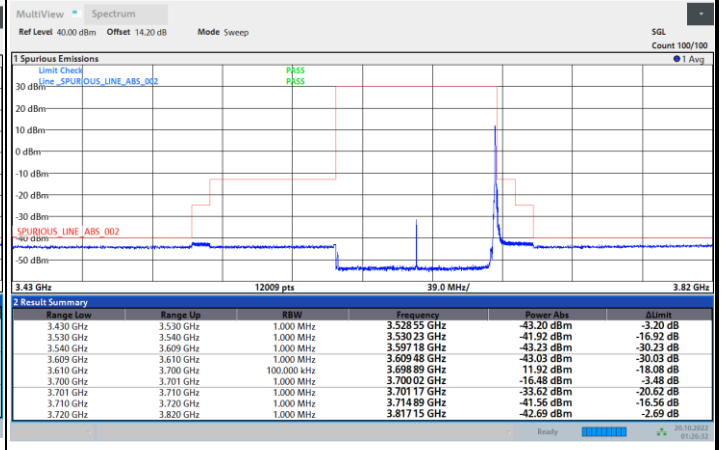

Middle Channel

1RB0

1RBmax

Full RB

FR1 N77 / 90MHz / CP OFDM / QPSK

Highest Channel

1RB0

1RBmax

Full RB

FR1 N77 / 90MHz / CP OFDM / 16QAM

Lowest Channel

1RB0

1RBmax

Full RB

FR1 N77 / 90MHz / CP OFDM / 16QAM

Middle Channel