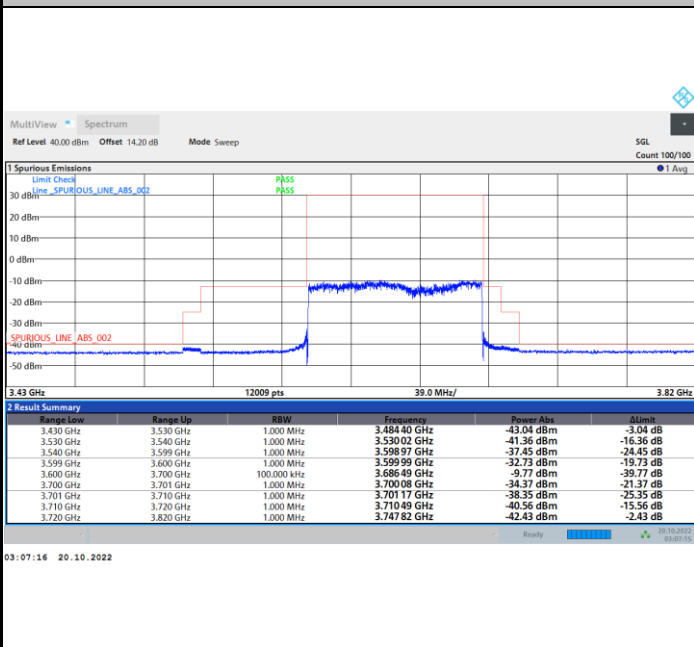

FR1 N77 / 100MHz / CP OFDM / QPSK

Highest Channel

1RB0

1RBmax

Full RB

FR1 N77 / 100MHz / CP OFDM / 16QAM

Lowest Channel

1RB0