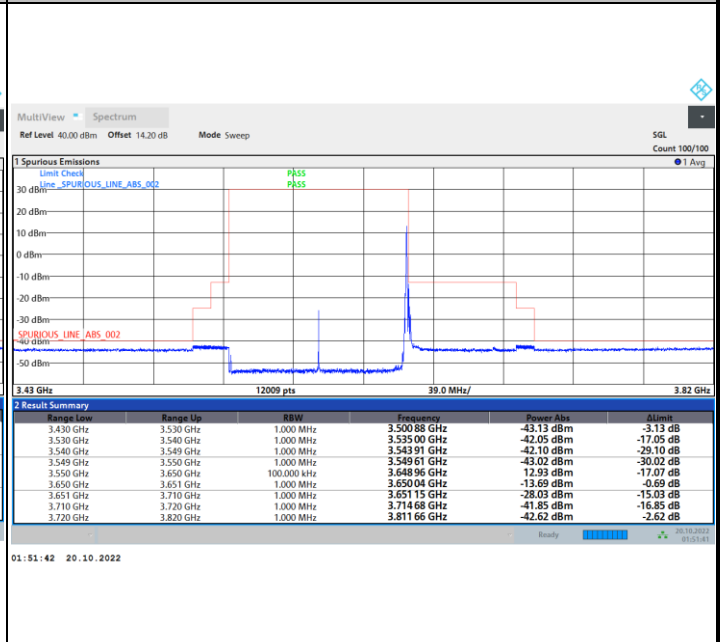

Highest Channel

1RB0

1RBmax

Full RB

FR1 N77 / 100MHz / CP OFDM / 64QAM

Lowest Channel

1RB0

1RBmax