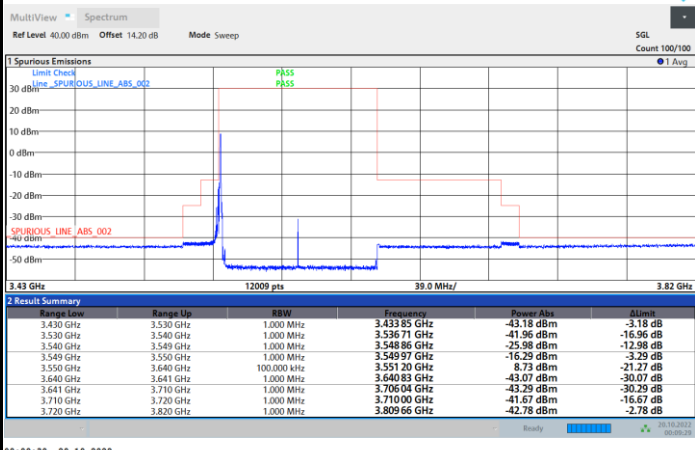

Full RB

FR1 N77 / 90MHz / CP OFDM / 16QAM

Lowest Channel

1RB0

1RBmax

Full RB

FR1 N77 / 90MHz / CP OFDM / 16QAM

Middle Channel

1RB0

1RBmax

Full RB

FR1 N77 / 90MHz / CP OFDM / 16QAM

Highest Channel

1RB0

1RBmax

Full RB