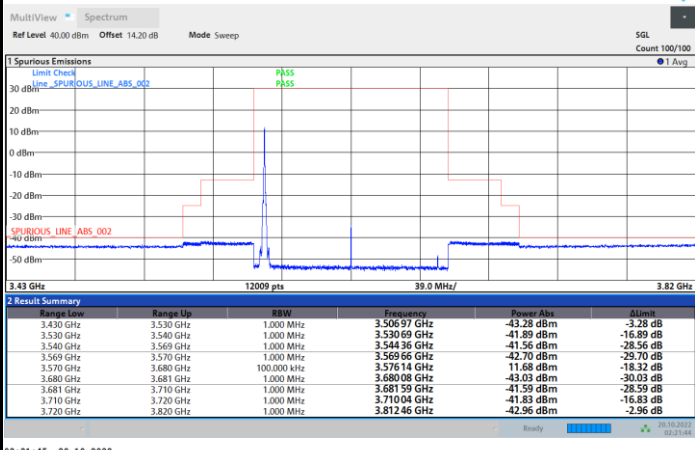

1RBmax

Full RB

FR1 N77 / 100MHz / CP OFDM / 16QAM

Middle Channel

1RB0

1RBmax

Full RB

FR1 N77 / 100MHz / CP OFDM / 16QAM

Highest Channel

1RB0

1RBmax

Full RB

FR1 N77 / 100MHz / CP OFDM / 64QAM

Lowest Channel

1RB0

1RBmax