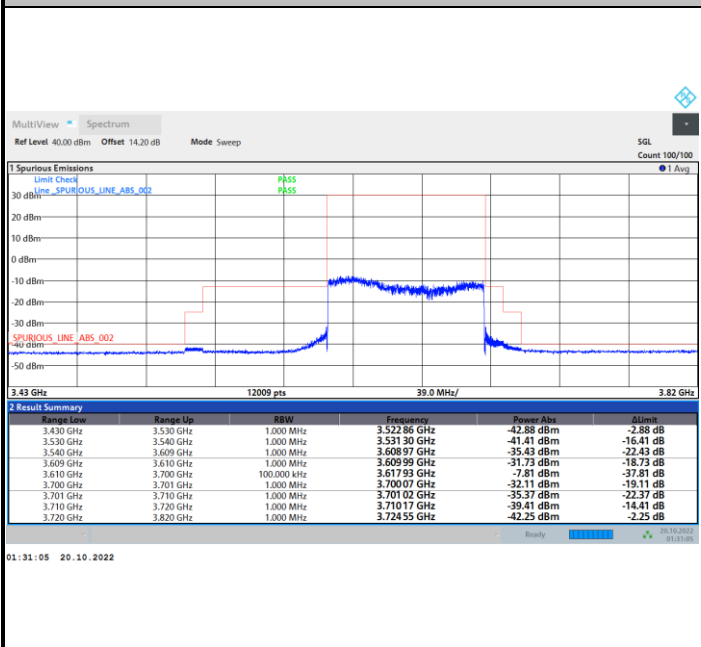

1RB0

1RBmax

Full RB

FR1 N77 / 90MHz / CP OFDM / 16QAM

Highest Channel

1RB0

1RBmax

Full RB

FR1 N77 / 90MHz / CP OFDM / 64QAM

Lowest Channel

1RB0

1RBmax

Full RB

FR1 N77 / 90MHz / CP OFDM / 64QAM

Middle Channel

1RB0