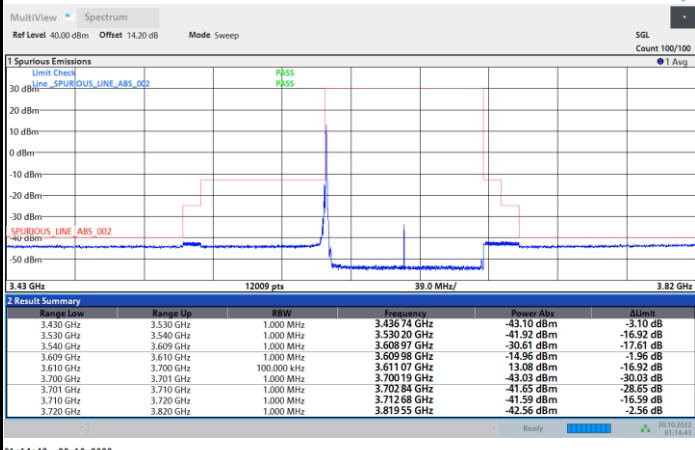

Middle Channel

1RB0

1RBmax

Full RB

FR1 N77 / 90MHz / CP OFDM / QPSK

Highest Channel

1RB0

1RBmax