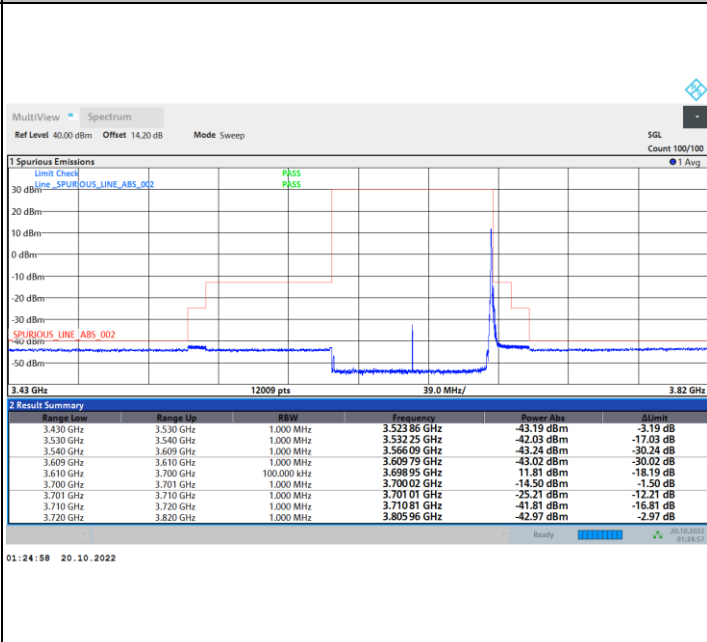

1RB0

1RBmax

Full RB

FR1 N77 / 90MHz / CP OFDM / 16QAM

Highest Channel

1RB0

1RBmax

Full RB