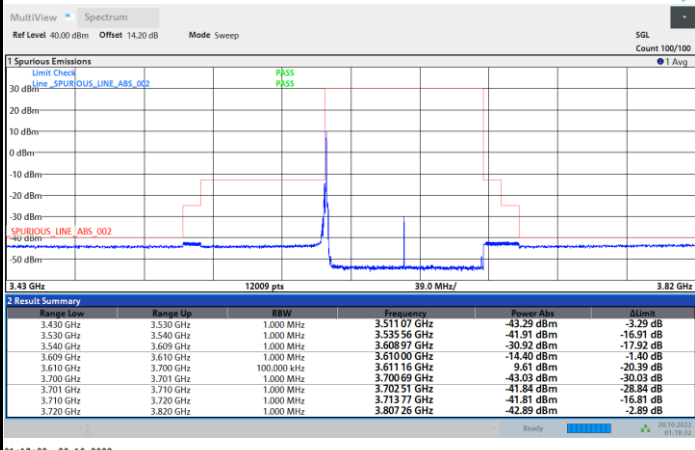

1RBmax

Full RB

FR1 N77 / 90MHz / CP OFDM / 64QAM

Highest Channel

1RB0

1RBmax

Full RB

FR1 N77 / 90MHz / CP OFDM / 256QAM