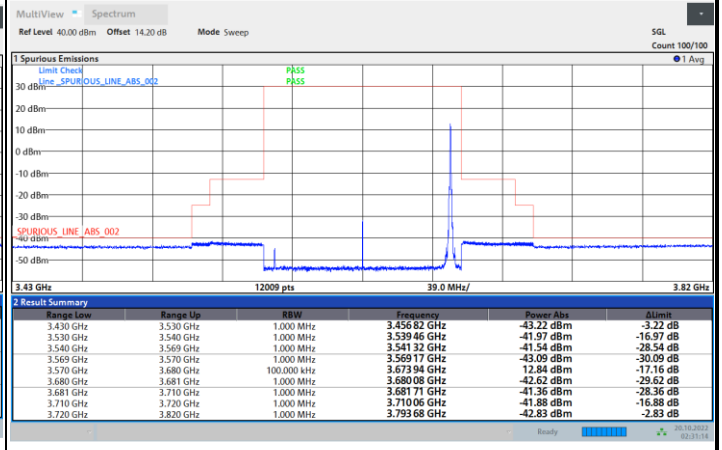

1RBmax

Full RB

FR1 N77 / 100MHz / CP OFDM / 16QAM

Middle Channel

1RB0

1RBmax

Full RB

FR1 N77 / 100MHz / CP OFDM / 16QAM

Highest Channel

1RB0

1RBmax

Full RB

FR1 N77 / 100MHz / CP OFDM / 64QAM

Lowest Channel

1RB0

1RBmax