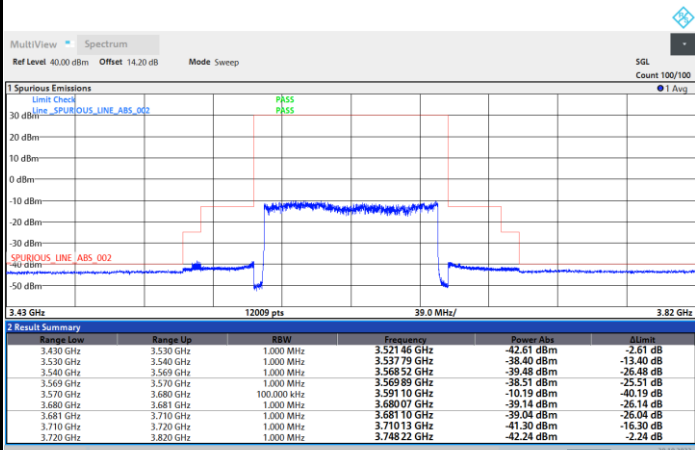

1RBmax

Full RB

FR1 N77 / 100MHz / CP OFDM / 16QAM

Middle Channel

1RB0

1RBmax

Full RB

FR1 N77 / 100MHz / CP OFDM / 16QAM

Highest Channel

1RB0

1RBmax

Full RB

FR1 N77 / 100MHz / CP OFDM / 64QAM

Lowest Channel

1RB0

1RBmax