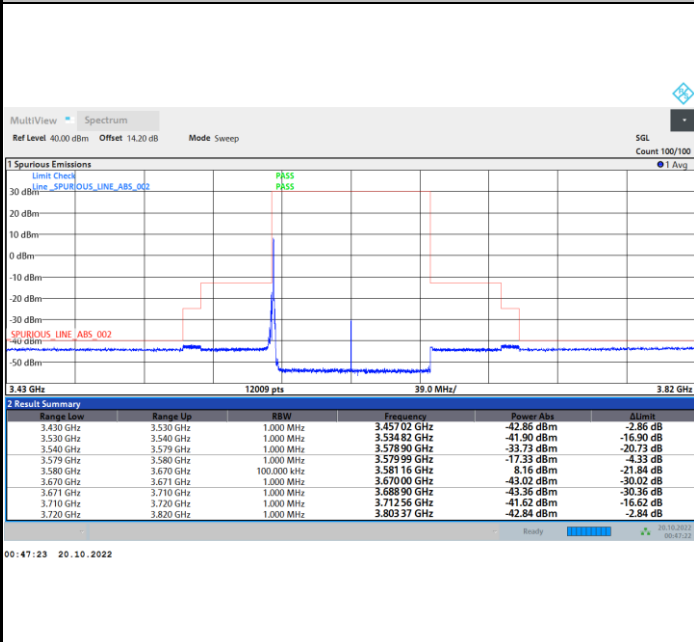

Lowest Channel

1RB0

1RBmax

Full RB

FR1 N77 / 90MHz / CP OFDM / 256QAM

Middle Channel

1RB0

1RBmax