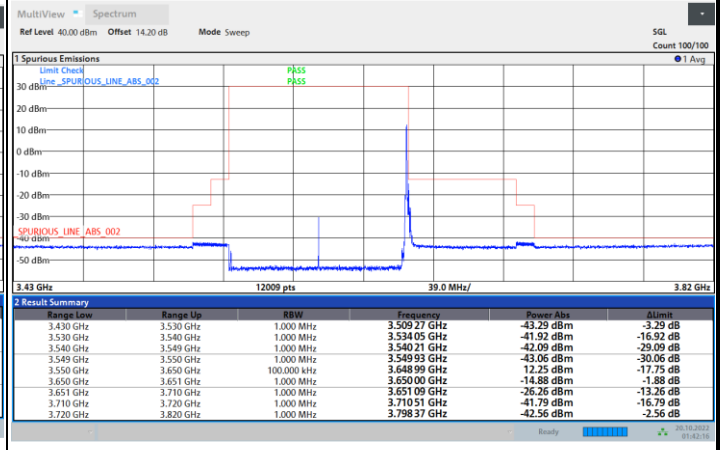

FR1 N77 / 100MHz / CP OFDM / QPSK

Lowest Channel

1RB0

1RBmax