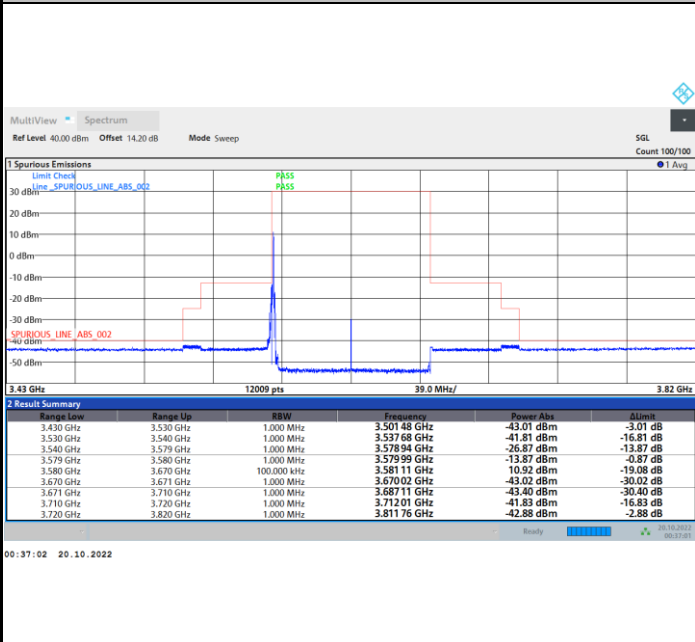

FR1 N77 / 90MHz / CP OFDM / 16QAM

Middle Channel

1RB0

1RBmax