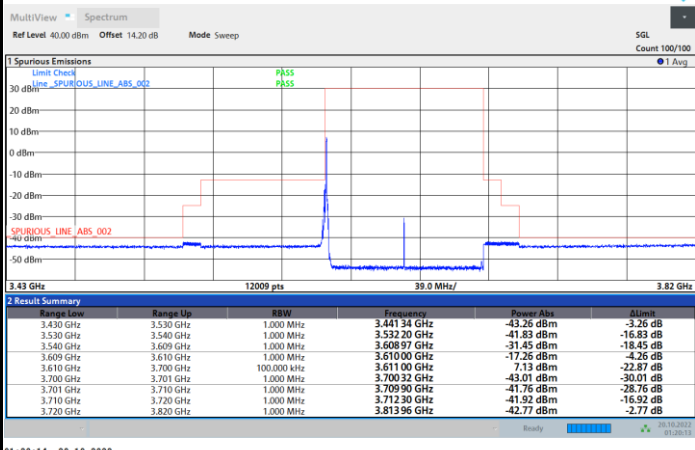

Full RB

FR1 N77 / 90MHz / CP OFDM / 256QAM

Highest Channel

1RB0

1RBmax

Full RB

FR1 N77 / 100MHz / CP OFDM / QPSK

Lowest Channel