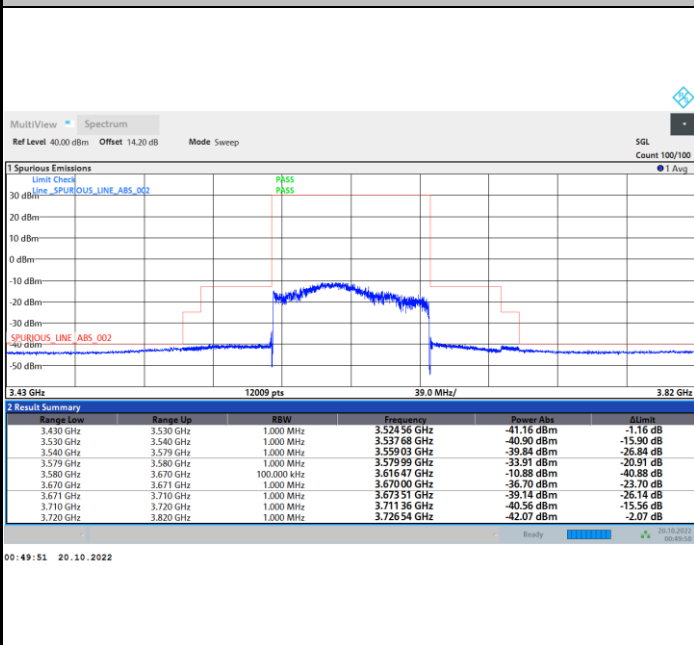

Lowest Channel

1RB0

1RBmax

Full RB

FR1 N77 / 90MHz / CP OFDM / 256QAM

Middle Channel

1RB0

1RBmax

Full RB

FR1 N77 / 90MHz / CP OFDM / 256QAM

Highest Channel

1RB0

1RBmax

Full RB

FR1 N77 / 100MHz / CP OFDM / QPSK

Lowest Channel