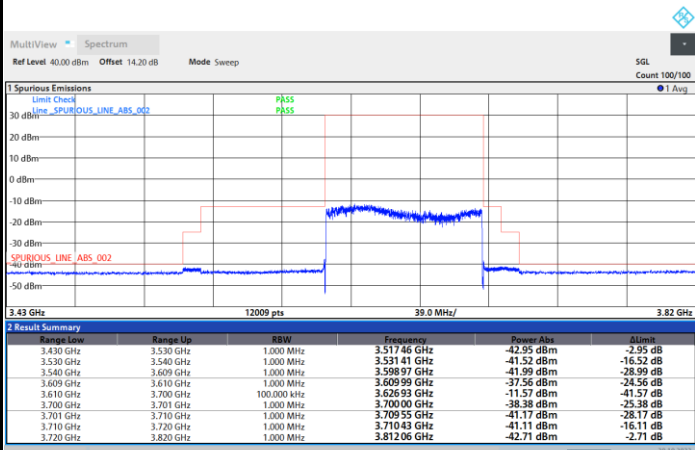

Full RB

FR1 N77 / 90MHz / CP OFDM / 256QAM

Highest Channel

1RB0

1RBmax

Full RB

FR1 N77 / 100MHz / CP OFDM / QPSK

Lowest Channel