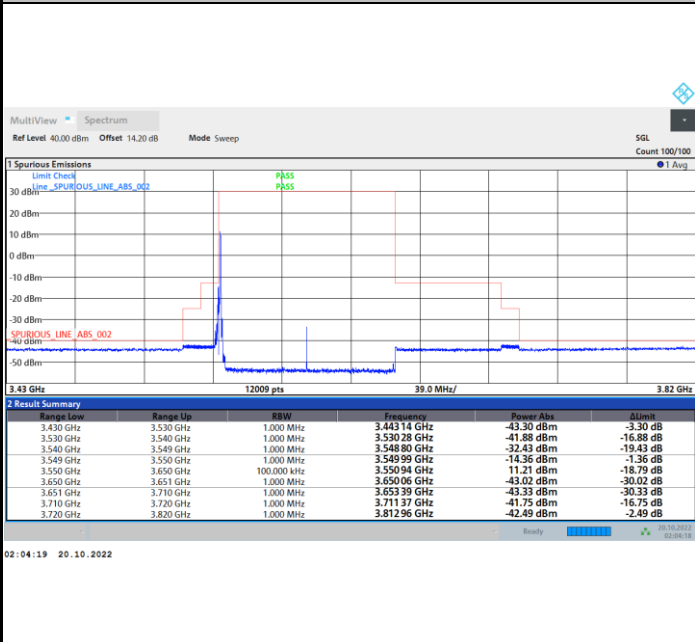

FR1 N77 / 100MHz / CP OFDM / 16QAM

Lowest Channel

1RB0

1RBmax