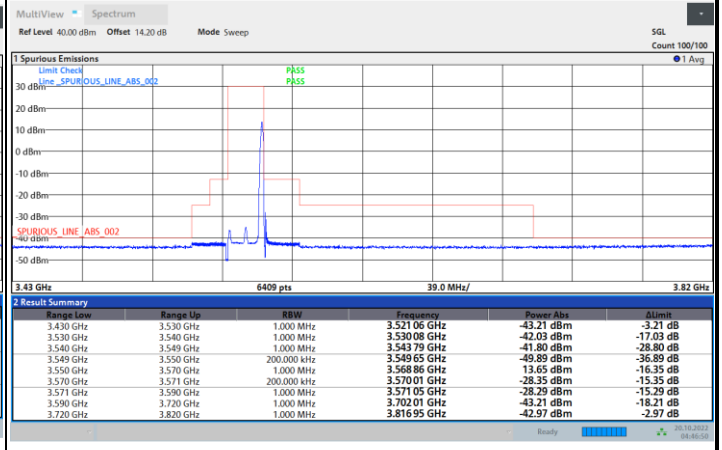

FR1 N77 / 20MHz / CP OFDM / 256QAM

Lowest Channel

1RB0

1RBmax