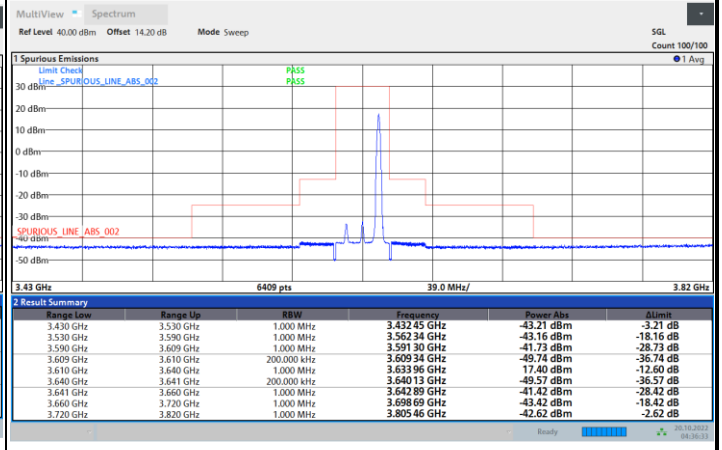

Lowest Channel

1RB0

1RBmax

Full RB

FR1 N77 / 20MHz / CP OFDM / 16QAM

Middle Channel

1RB0

1RBmax

Full RB

FR1 N77 / 20MHz / CP OFDM / 16QAM

Highest Channel

1RB0

1RBmax

Full RB

FR1 N77 / 20MHz / CP OFDM / 64QAM

Lowest Channel