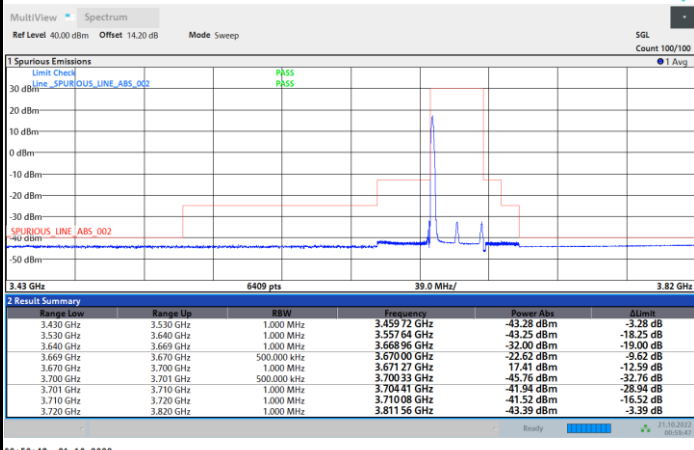

FR1 N77 / 30MHz / CP OFDM / QPSK

Highest Channel

1RB0

1RBmax