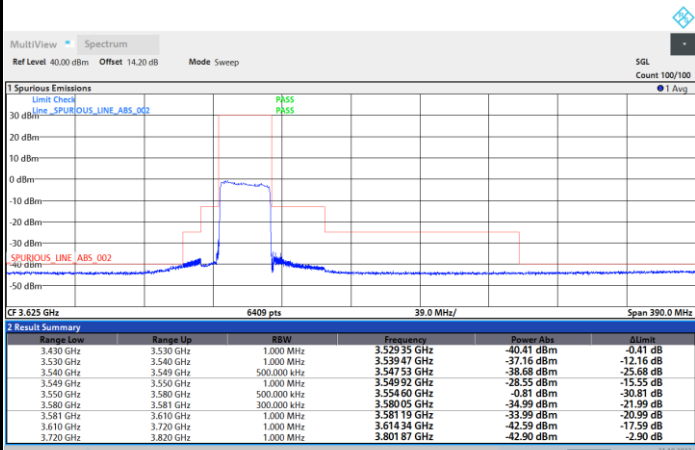

1RBmax

Full RB

FR1 N77 / 30MHz / CP OFDM / 64QAM

Lowest Channel

1RB0

1RBmax

Full RB

FR1 N77 / 30MHz / CP OFDM / 64QAM