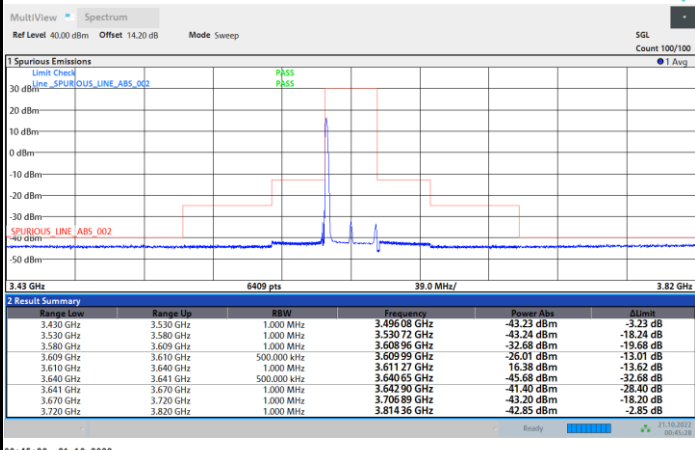

FR1 N77 / 30MHz / CP OFDM / 64QAM

Middle Channel

1RB0

1RBmax