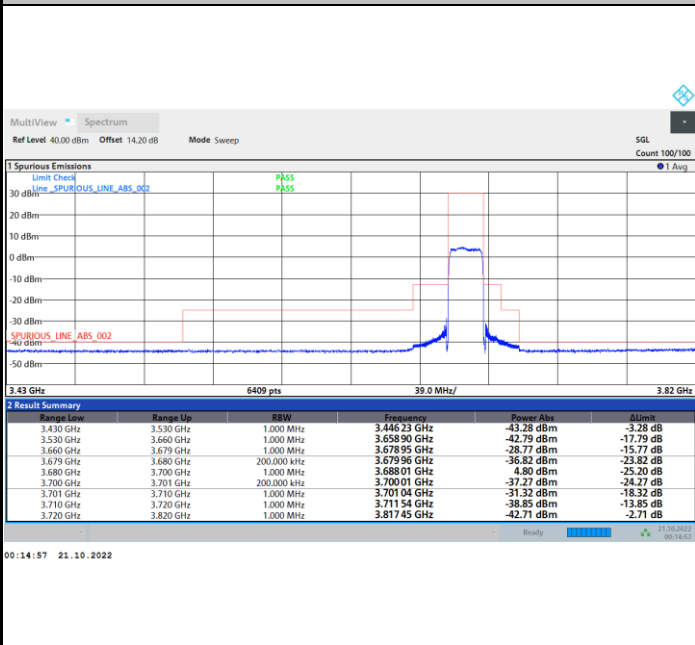

FR1 N77 / 20MHz / CP OFDM / 64QAM

Highest Channel

1RB0

1RBmax

Full RB

FR1 N77 / 20MHz / CP OFDM / 256QAM

Lowest Channel

1RB0