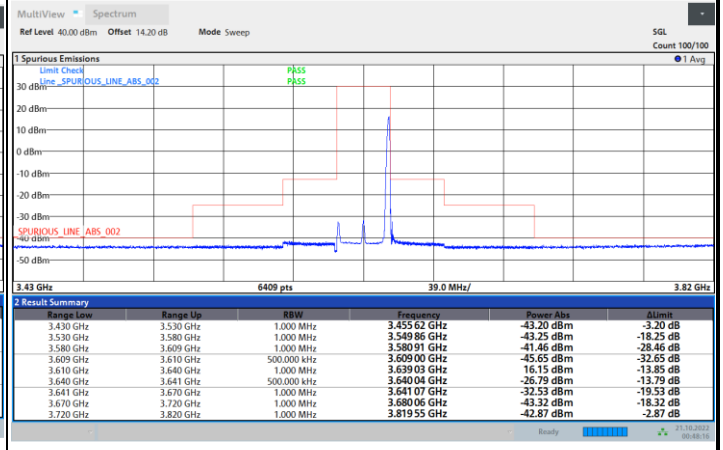

FR1 N77 / 30MHz / CP OFDM / 16QAM

Middle Channel

1RB0

1RBmax