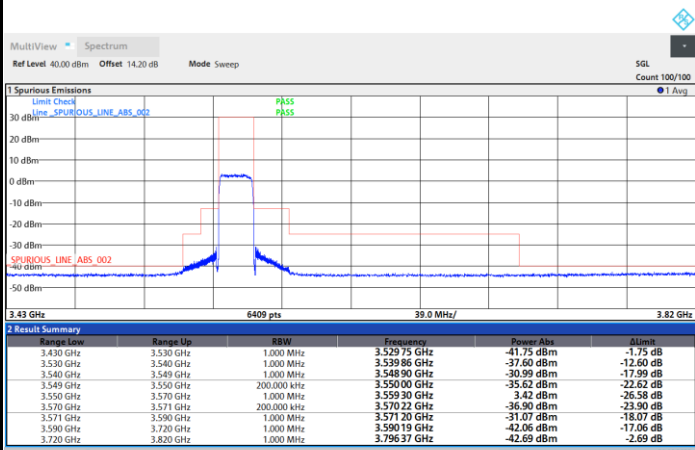

FR1 N77 / 20MHz / CP OFDM / 64QAM

Lowest Channel

1RB0

1RBmax

Full RB