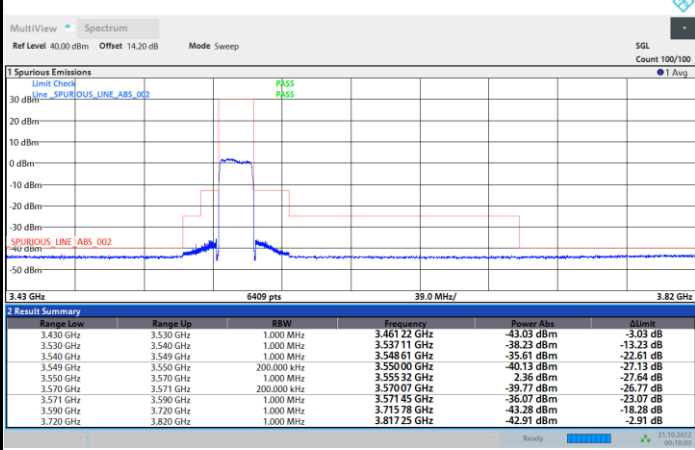

FR1 N77 / 20MHz / CP OFDM / 256QAM

Lowest Channel

1RB0

1RBmax

Full RB