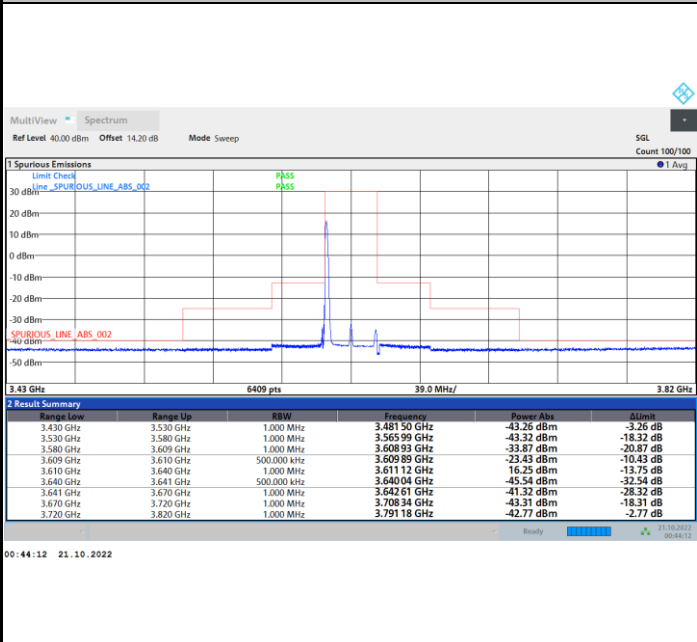

Full RB

FR1 N77 / 30MHz / CP OFDM / QPSK

Middle Channel

1RB0

1RBmax

Full RB

FR1 N77 / 30MHz / CP OFDM / QPSK

Highest Channel