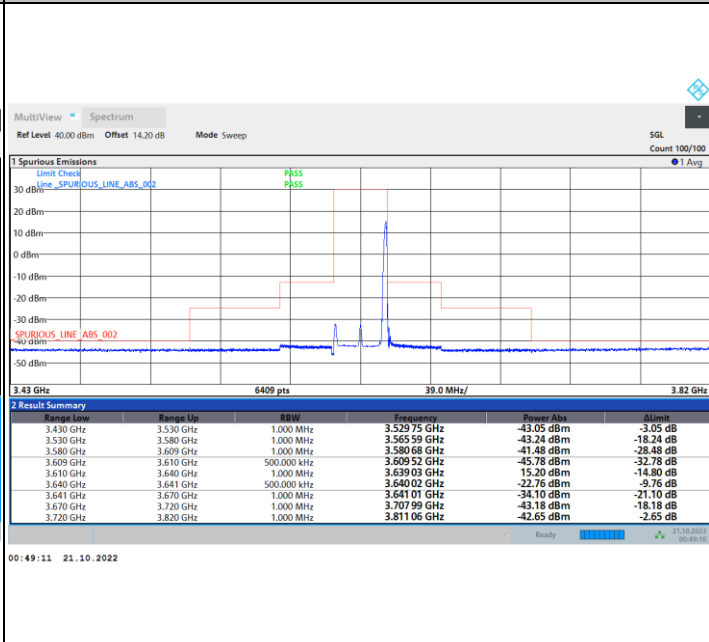

Full RB

FR1 N77 / 30MHz / CP OFDM / QPSK

Middle Channel

1RB0

1RBmax

Full RB

FR1 N77 / 30MHz / CP OFDM / QPSK

Highest Channel