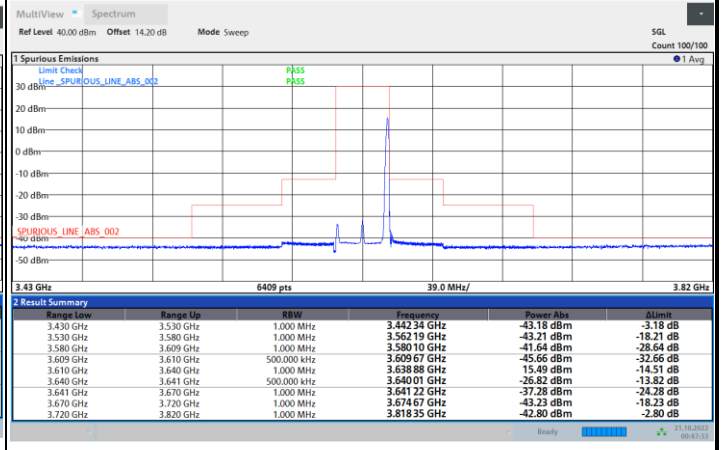

FR1 N77 / 30MHz / CP OFDM / 64QAM

Middle Channel

1RB0

1RBmax