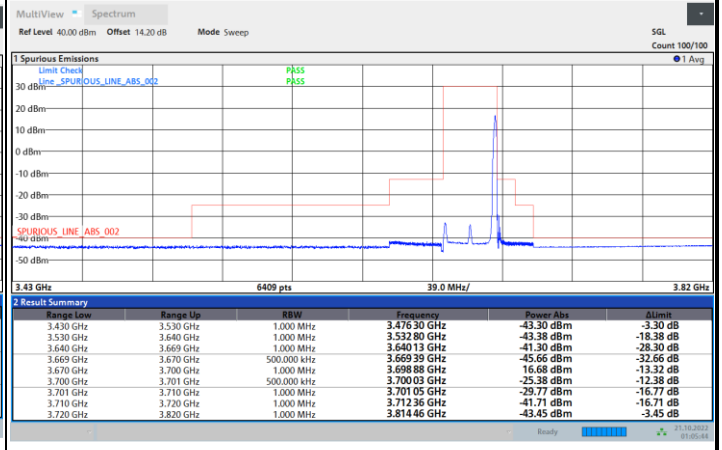

FR1 N77 / 30MHz / CP OFDM / 16QAM

Highest Channel

1RB0

1RBmax