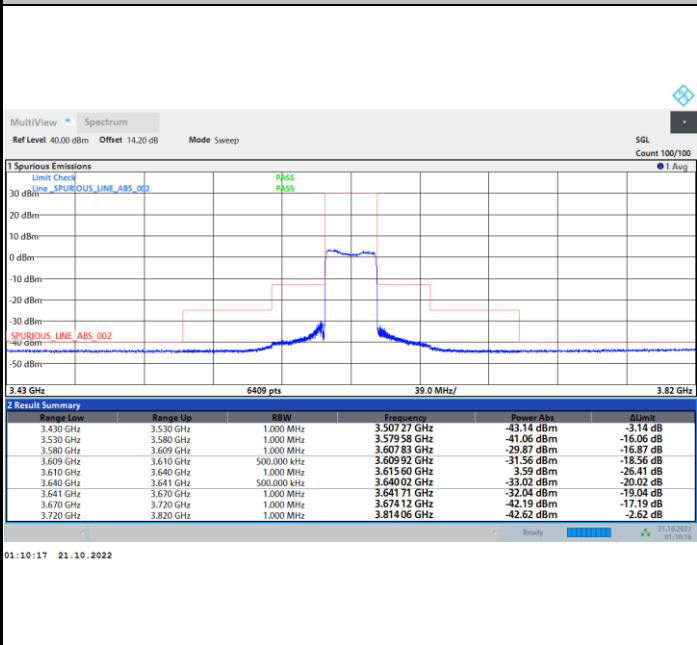

Full RB

FR1 N77 / 30MHz / CP OFDM / QPSK

Middle Channel

1RB0

1RBmax

Full RB

FR1 N77 / 30MHz / CP OFDM / QPSK

Highest Channel