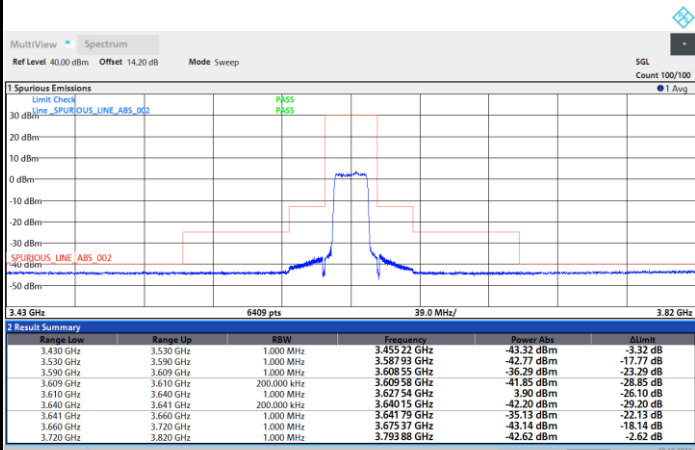

FR1 N77 / 20MHz / CP OFDM / 16QAM

Middle Channel

1RB0

1RBmax

Full RB