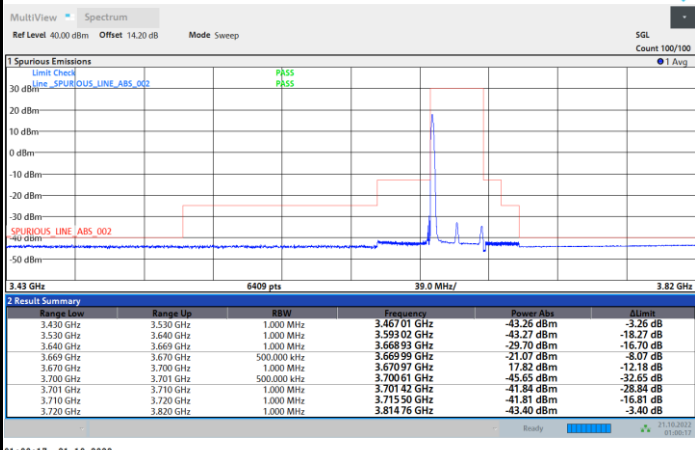

FR1 N77 / 30MHz / CP OFDM / 16QAM

Highest Channel

1RB0

1RBmax