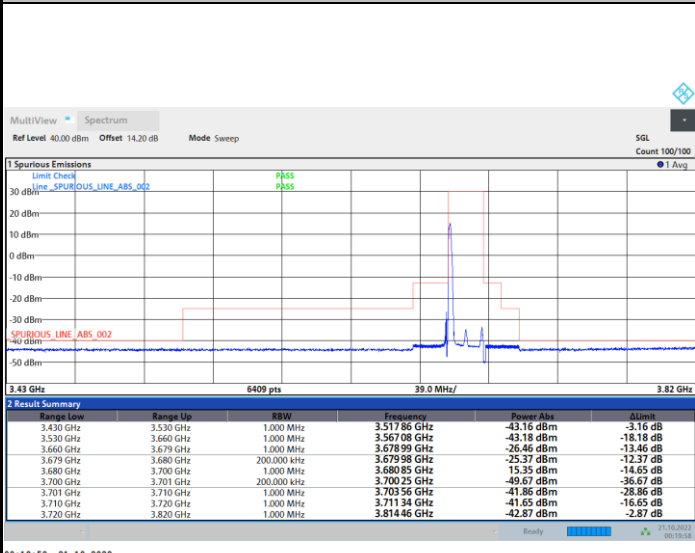

Full RB

FR1 N77 / 20MHz / CP OFDM / 16QAM

Highest Channel

1RB0

1RBmax

Full RB

FR1 N77 / 20MHz / CP OFDM / 64QAM

Lowest Channel