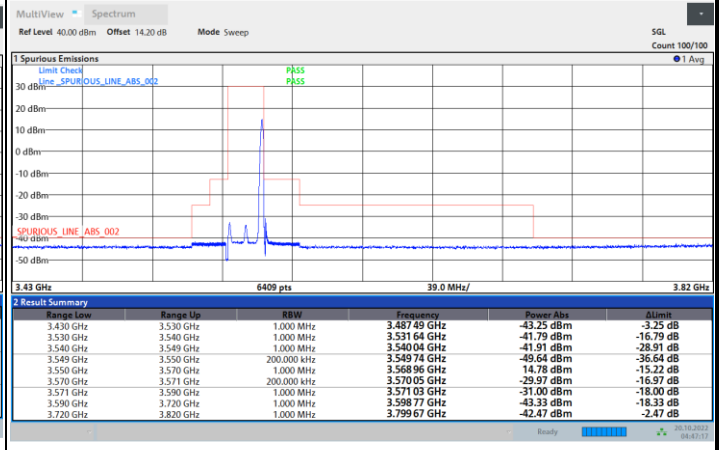

FR1 N77 / 20MHz / CP OFDM / 64QAM

Lowest Channel

1RB0

1RBmax