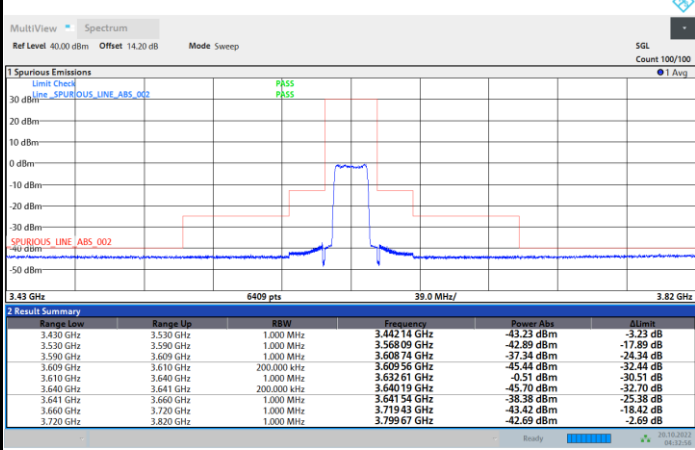

1RBmax

Full RB

FR1 N77 / 20MHz / CP OFDM / 256QAM

Middle Channel

1RB0

1RBmax

Full RB

FR1 N77 / 20MHz / CP OFDM / 256QAM

Highest Channel

1RB0

1RBmax

Full RB

FR1 N77 / 30MHz / CP OFDM / QPSK

Lowest Channel

1RB0

1RBmax