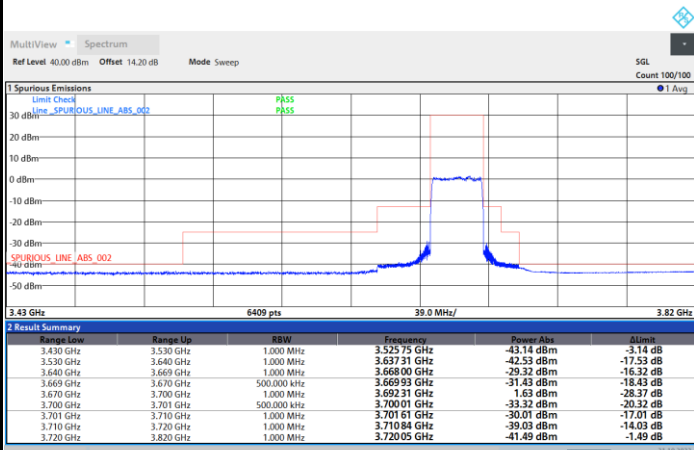

FR1 N77 / 30MHz / CP OFDM / QPSK

Highest Channel

1RB0

1RBmax

Full RB