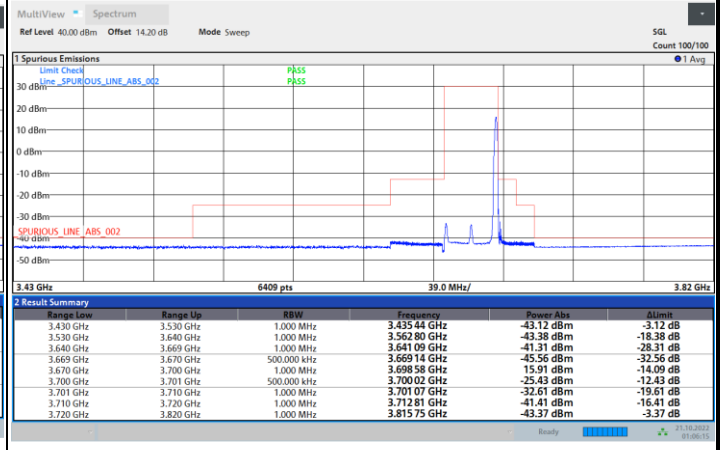

FR1 N77 / 30MHz / CP OFDM / QPSK

Highest Channel

1RB0

1RBmax