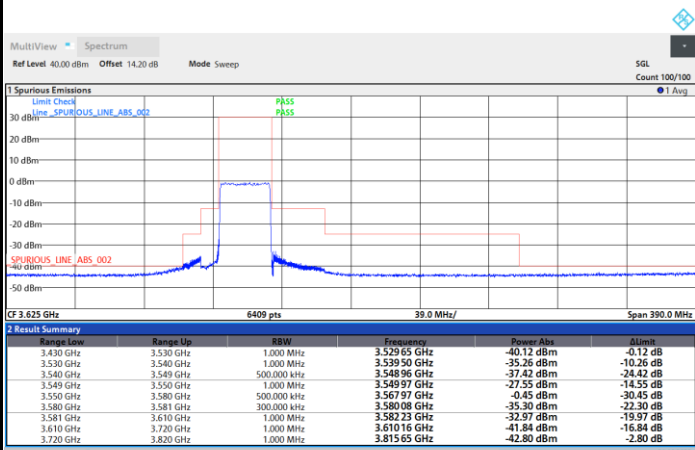

FR1 N77 / 30MHz / CP OFDM / QPSK

Lowest Channel

1RB0

1RBmax

Full RB