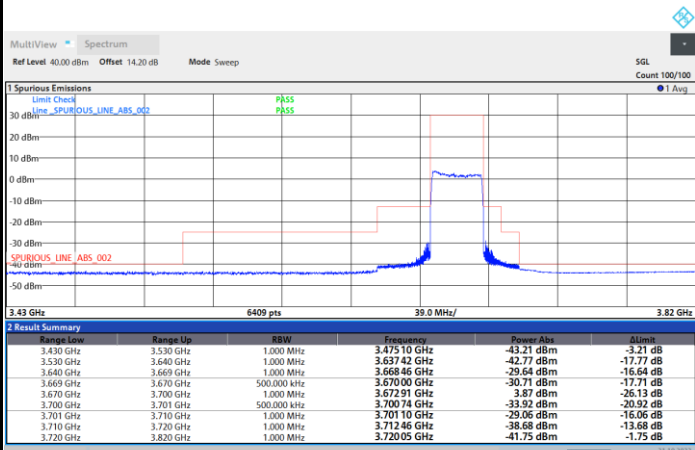

FR1 N77 / 30MHz / CP OFDM / 16QAM

Highest Channel

1RB0

1RBmax

Full RB