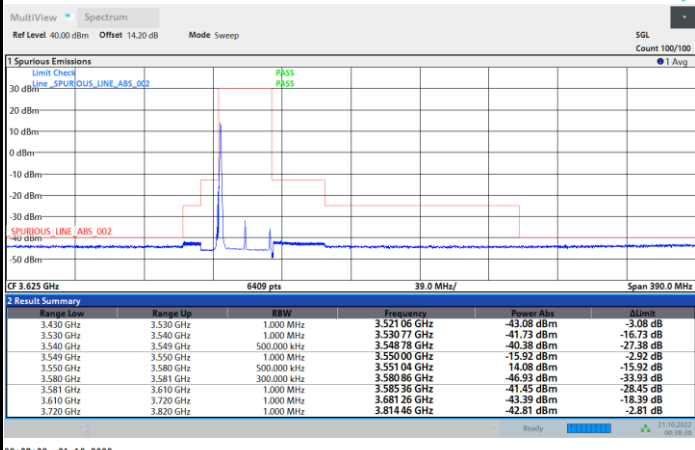

1RBmax

Full RB

FR1 N77 / 30MHz / CP OFDM / 64QAM

Lowest Channel

1RB0

1RBmax

Full RB

FR1 N77 / 30MHz / CP OFDM / 64QAM