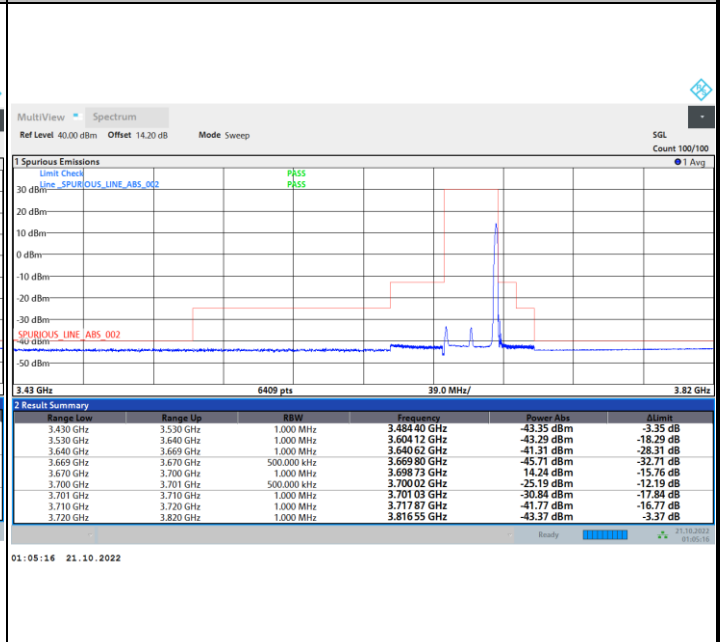

Middle Channel

1RB0

1RBmax

Full RB

FR1 N77 / 30MHz / CP OFDM / 64QAM

Highest Channel

1RB0

1RBmax