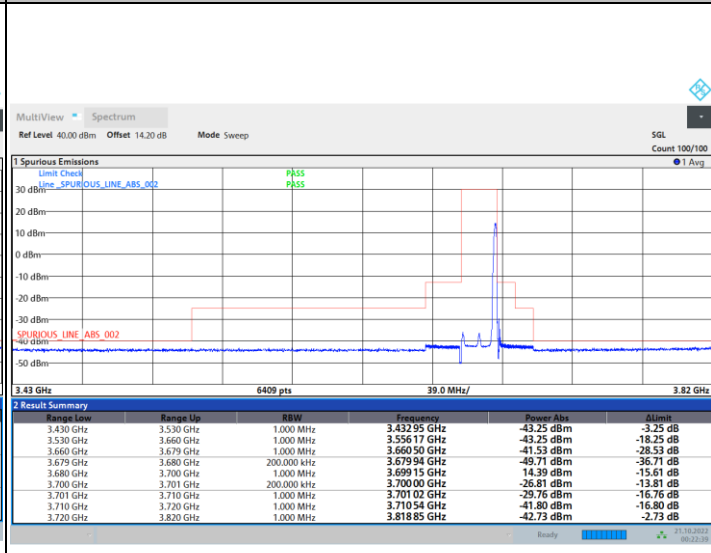

Full RB

FR1 N77 / 20MHz / CP OFDM / 16QAM

Highest Channel

1RB0

1RBmax

Full RB

FR1 N77 / 20MHz / CP OFDM / 64QAM

Lowest Channel