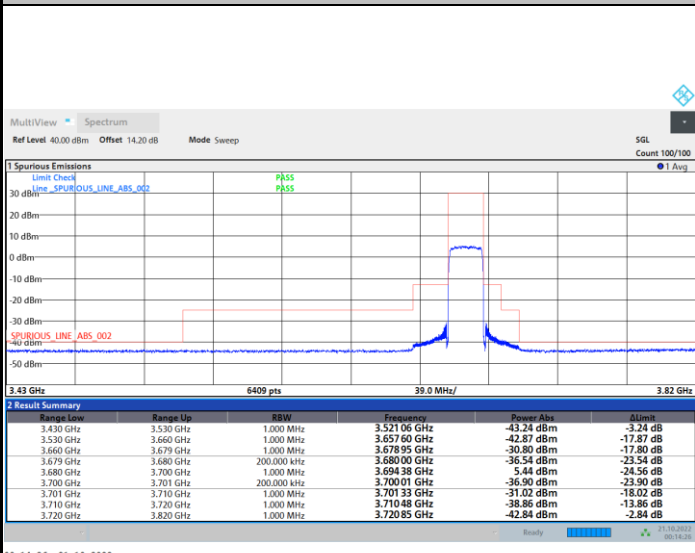

Full RB

FR1 N77 / 20MHz / CP OFDM / 16QAM

Highest Channel

1RB0

1RBmax

Full RB

FR1 N77 / 20MHz / CP OFDM / 64QAM

Lowest Channel