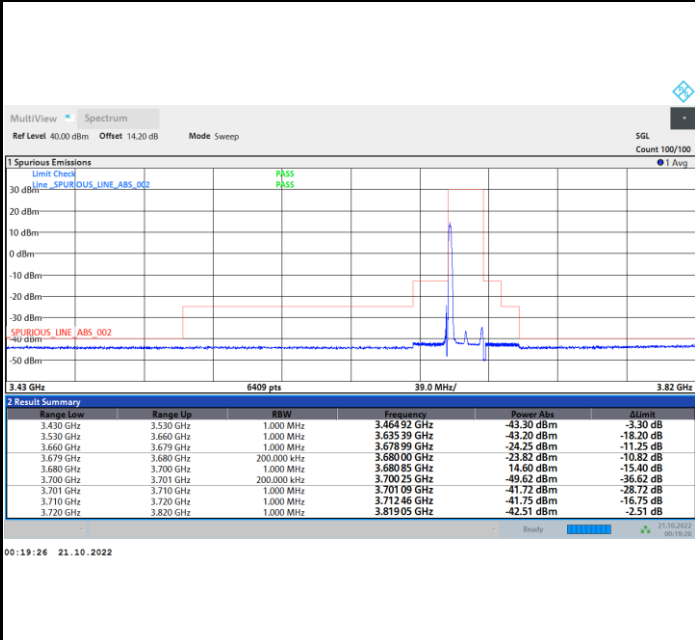

1RB0

1RBmax

Full RB

FR1 N77 / 20MHz / CP OFDM / 64QAM

Middle Channel

1RB0

1RBmax

Full RB

FR1 N77 / 20MHz / CP OFDM / 64QAM

Highest Channel

1RB0

1RBmax

Full RB

FR1 N77 / 20MHz / CP OFDM / 256QAM

Lowest Channel

1RB0