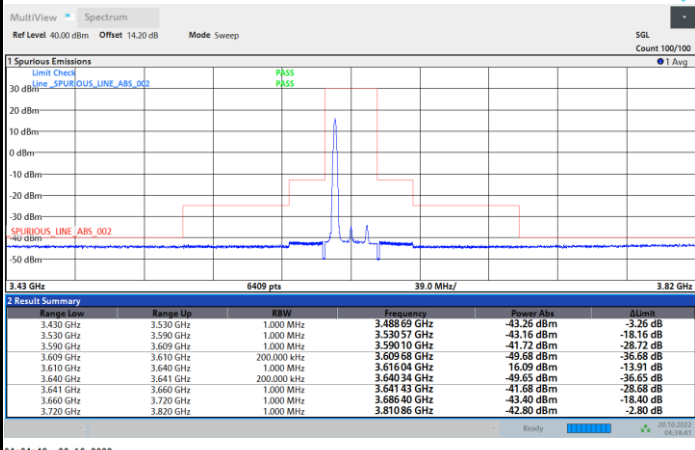

Lowest Channel

1RB0

1RBmax

Full RB

FR1 N77 / 20MHz / CP OFDM / 16QAM

Middle Channel

1RB0

1RBmax