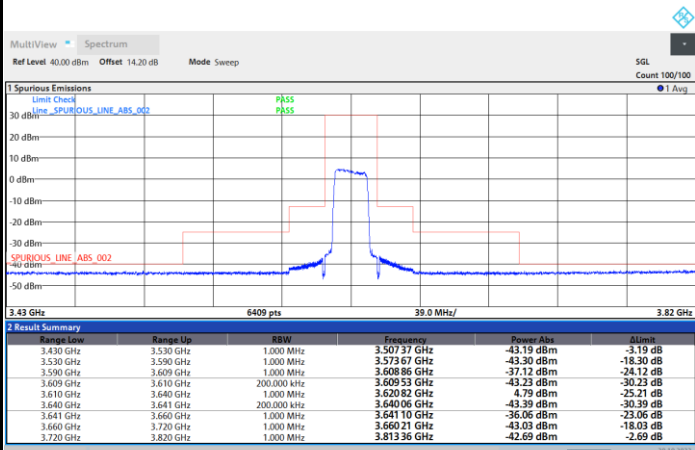

FR1 N77 / 20MHz / CP OFDM / 64QAM

Highest Channel

1RB0

1RBmax

Full RB

FR1 N77 / 20MHz / CP OFDM / 256QAM

Lowest Channel

1RB0