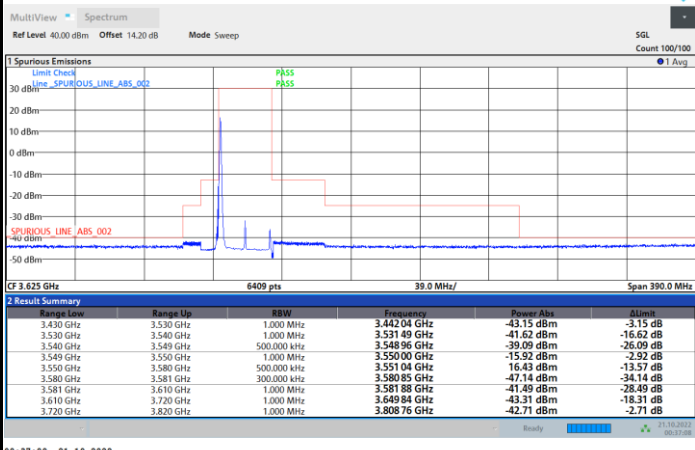

Highest Channel

1RB0

1RBmax

Full RB

FR1 N77 / 30MHz / CP OFDM / QPSK

Lowest Channel

1RB0

1RBmax