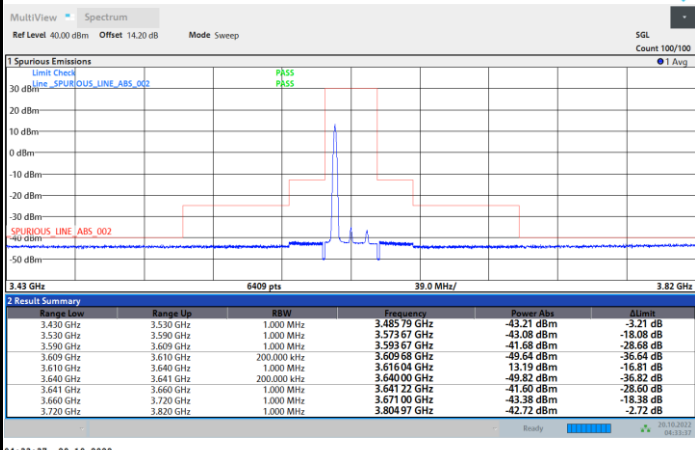

1RBmax

Full RB

FR1 N77 / 20MHz / CP OFDM / 256QAM

Middle Channel

1RB0

1RBmax

Full RB

FR1 N77 / 20MHz / CP OFDM / 256QAM

Highest Channel

1RB0

1RBmax

Full RB

FR1 N77 / 30MHz / CP OFDM / QPSK

Lowest Channel

1RB0

1RBmax