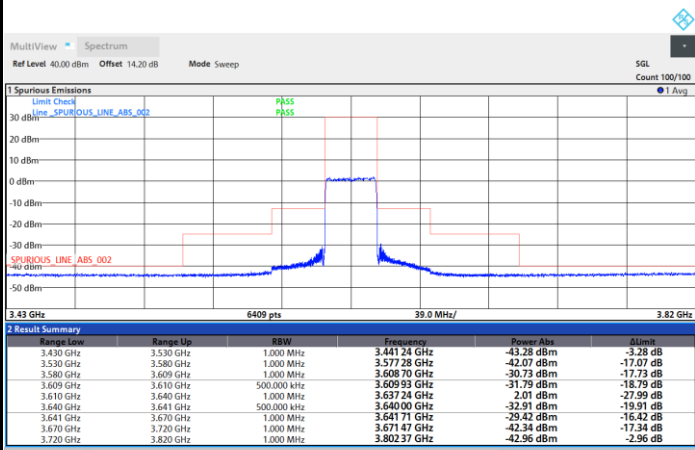

FR1 N77 / 30MHz / CP OFDM / 64QAM

Middle Channel

1RB0

1RBmax

Full RB