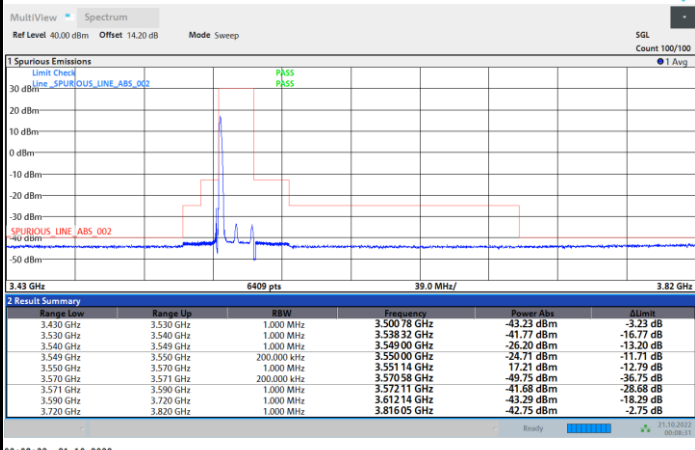

FR1 N77 / 20MHz / CP OFDM / 64QAM

Lowest Channel

1RB0

1RBmax