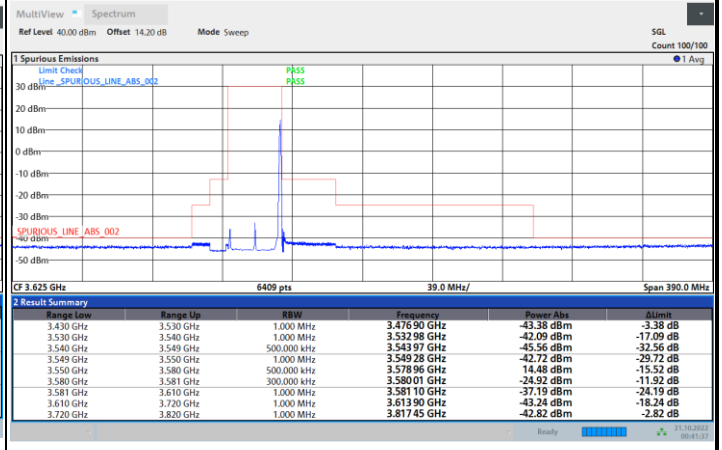

1RBmax

Full RB

FR1 N77 / 30MHz / CP OFDM / 64QAM

Lowest Channel

1RB0

1RBmax

Full RB

FR1 N77 / 30MHz / CP OFDM / 64QAM