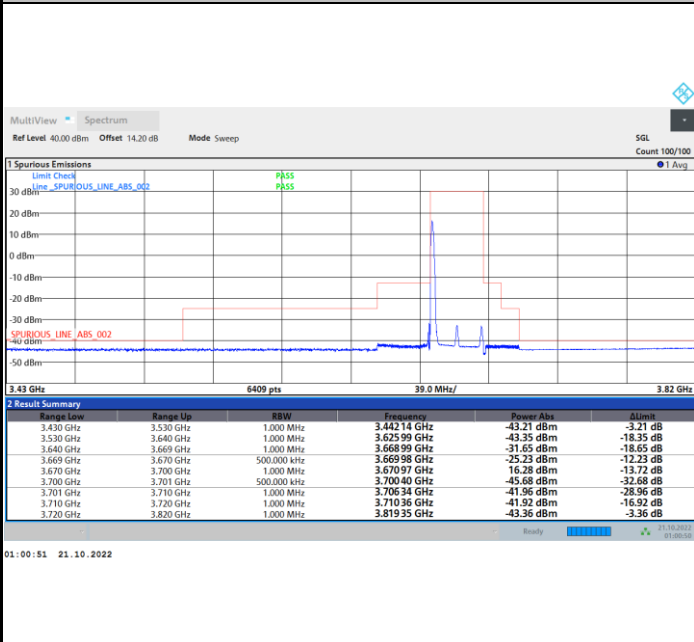

Middle Channel

1RB0

1RBmax

Full RB

FR1 N77 / 30MHz / CP OFDM / 64QAM

Highest Channel

1RB0

1RBmax