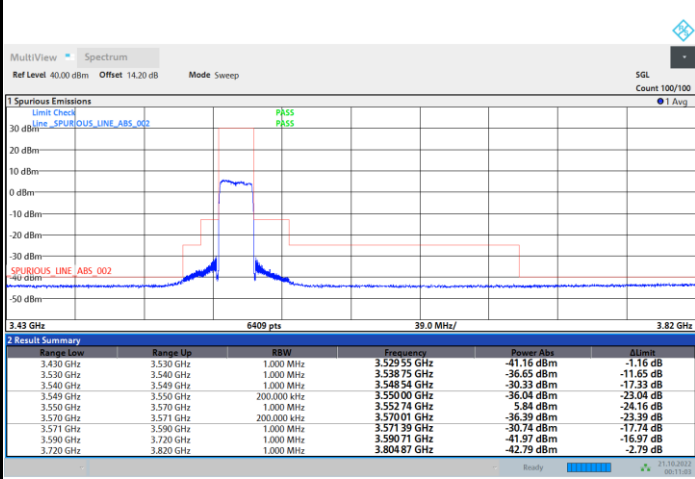

FR1 N77 / 20MHz / CP OFDM / 16QAM

Lowest Channel

1RB0

1RBmax

Full RB