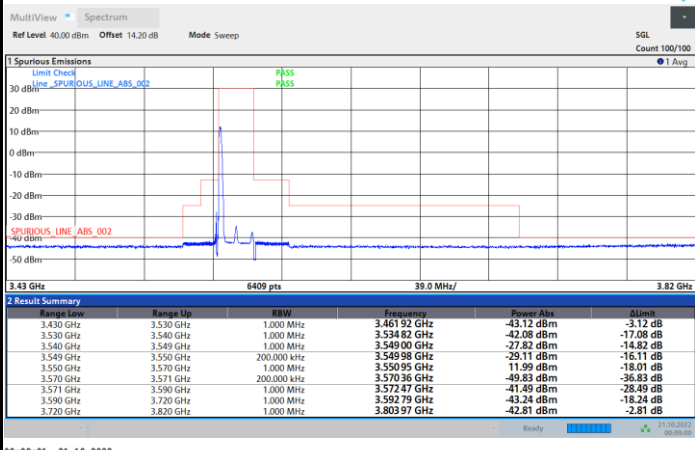

FR1 N77 / 20MHz / CP OFDM / 256QAM

Lowest Channel

1RB0

1RBmax