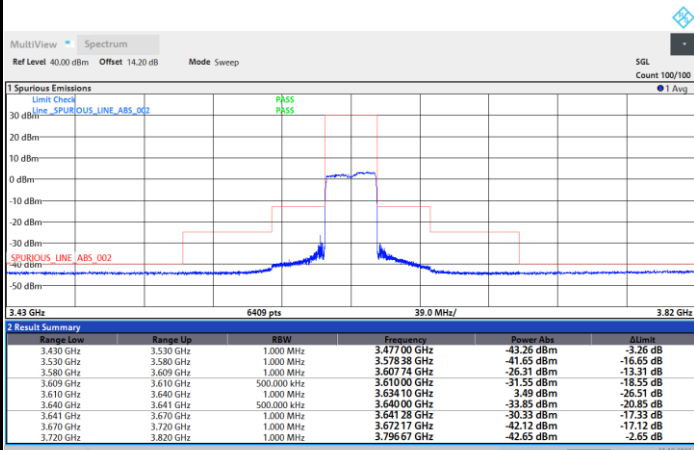

FR1 N77 / 30MHz / CP OFDM / 16QAM

Middle Channel

1RB0

1RBmax

Full RB

FR1 N77 / 30MHz / CP OFDM / 16QAM

Highest Channel

1RB0