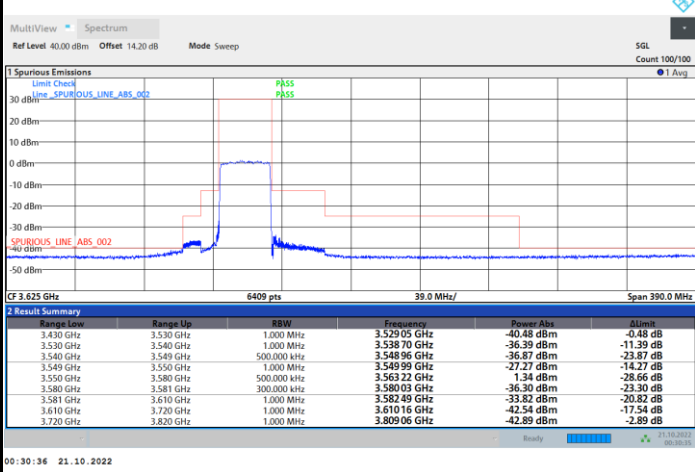

1RB0

1RBmax

Full RB

FR1 N77 / 30MHz / CP OFDM / 16QAM

Lowest Channel

1RB0

1RBmax

Full RB