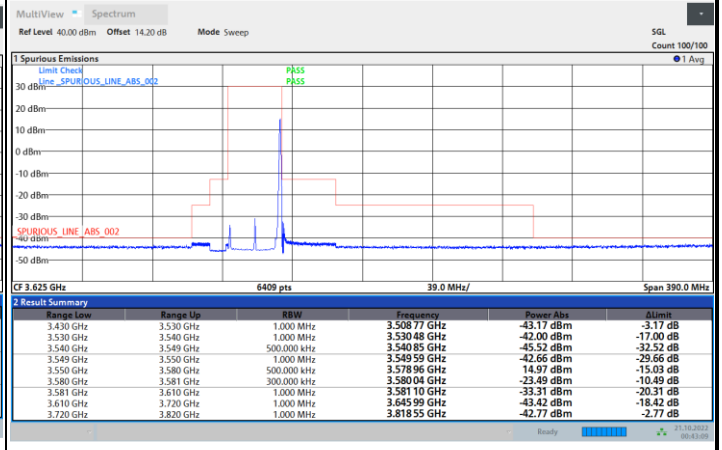

Highest Channel

1RB0

1RBmax

Full RB

FR1 N77 / 30MHz / CP OFDM / QPSK

Lowest Channel

1RB0

1RBmax