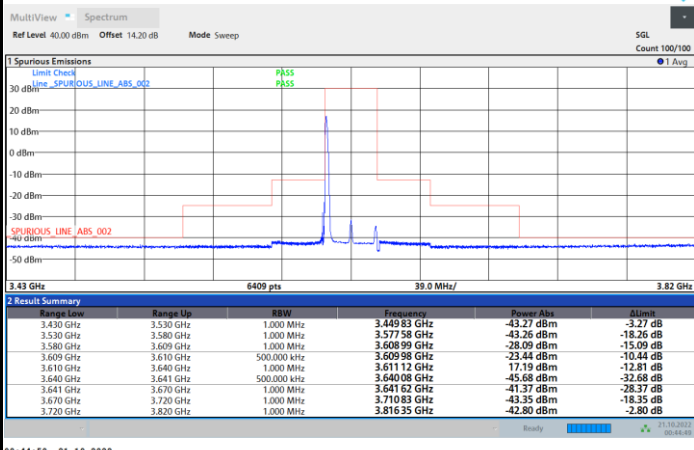

FR1 N77 / 30MHz / CP OFDM / 16QAM

Middle Channel

1RB0

1RBmax