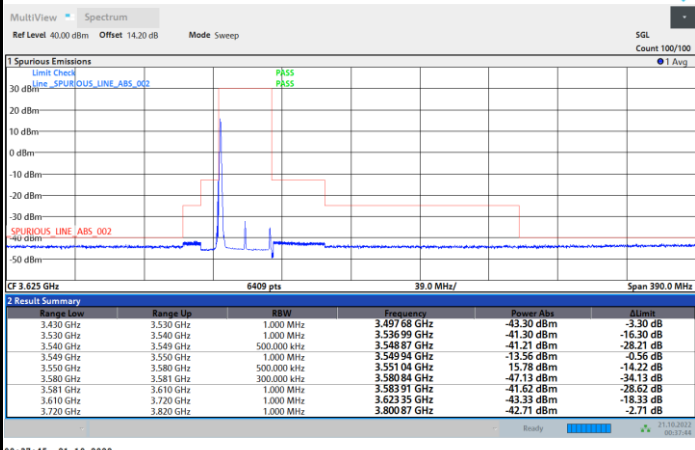

1RB0

1RBmax

Full RB

FR1 N77 / 30MHz / CP OFDM / 16QAM

Lowest Channel

1RB0

1RBmax

Full RB