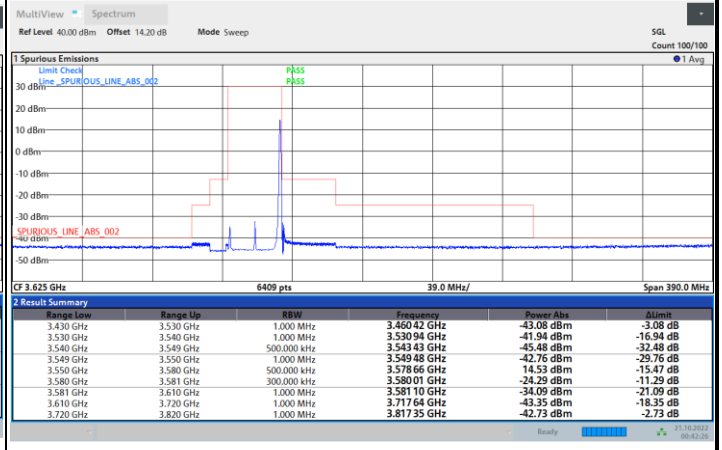

1RB0

1RBmax

Full RB

FR1 N77 / 30MHz / CP OFDM / 16QAM

Lowest Channel

1RB0

1RBmax

Full RB