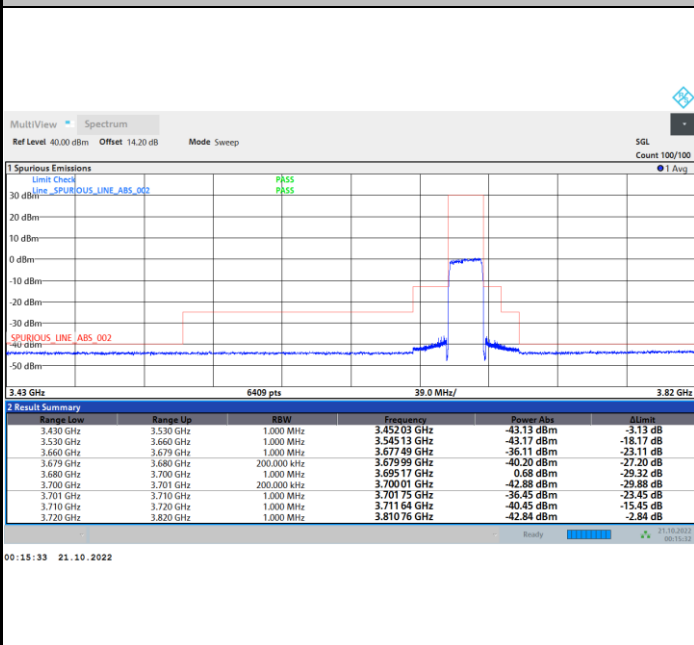

FR1 N77 / 20MHz / CP OFDM / 256QAM

Highest Channel

1RB0

1RBmax

Full RB