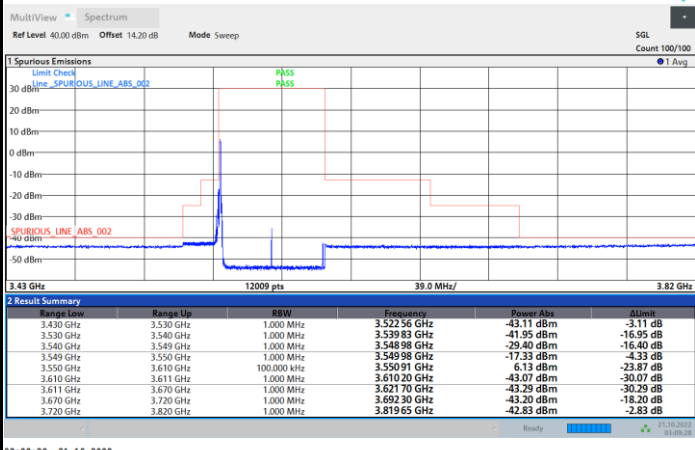

FR1 N77 / 60MHz / CP OFDM / 256QAM

Lowest Channel

1RB0

1RBmax