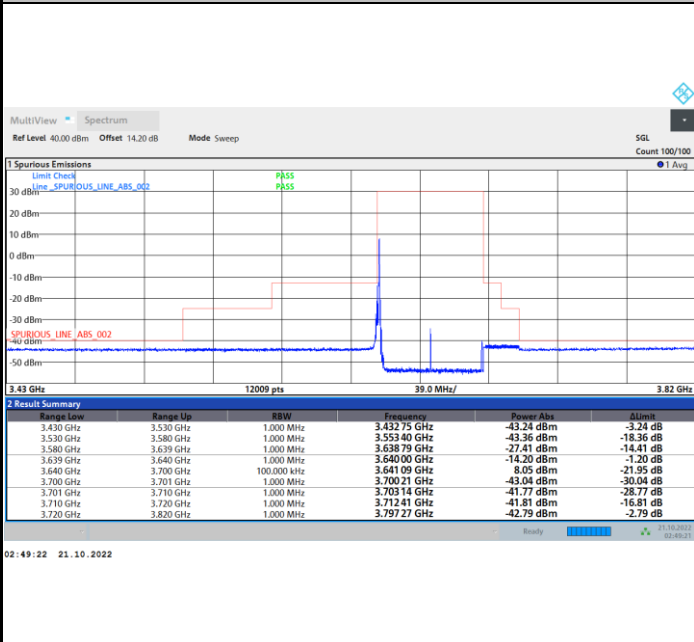

1RB0

1RBmax

Full RB

FR1 N77 / 60MHz / CP OFDM / QPSK

Highest Channel

1RB0

1RBmax

Full RB