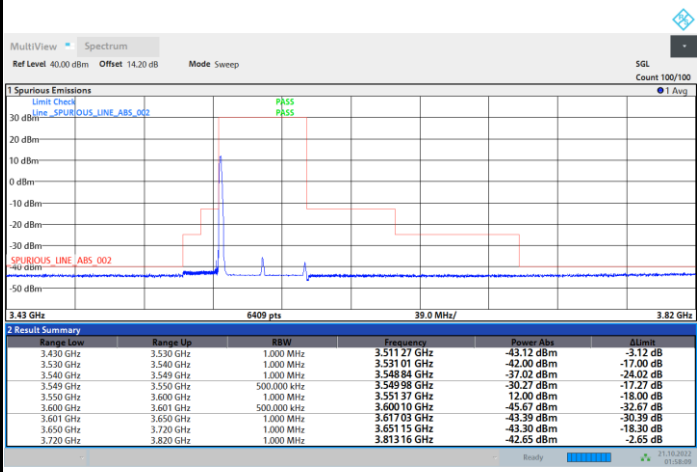

1RBmax

Full RB

FR1 N77 / 50MHz / CP OFDM / 256QAM

Lowest Channel

1RB0

1RBmax

Full RB

FR1 N77 / 50MHz / CP OFDM / 256QAM