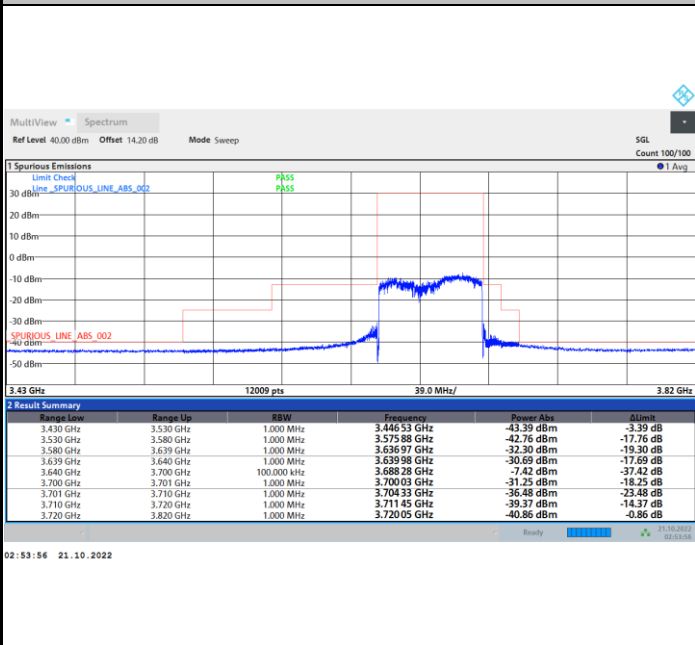

Full RB

FR1 N77 / 60MHz / CP OFDM / 64QAM

Highest Channel

1RB0

1RBmax

Full RB

FR1 N77 / 60MHz / CP OFDM / 256QAM

Lowest Channel