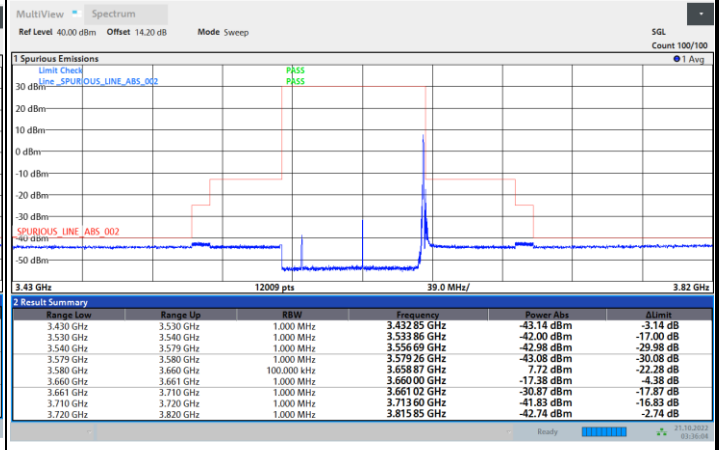

1RBmax

Full RB

Full RB Power Limit -40dBm > -42.14 dBm Pass

FR1 N77 / 70MHz / CP OFDM / QPSK

Middle Channel

1RB0

1RBmax

Full RB