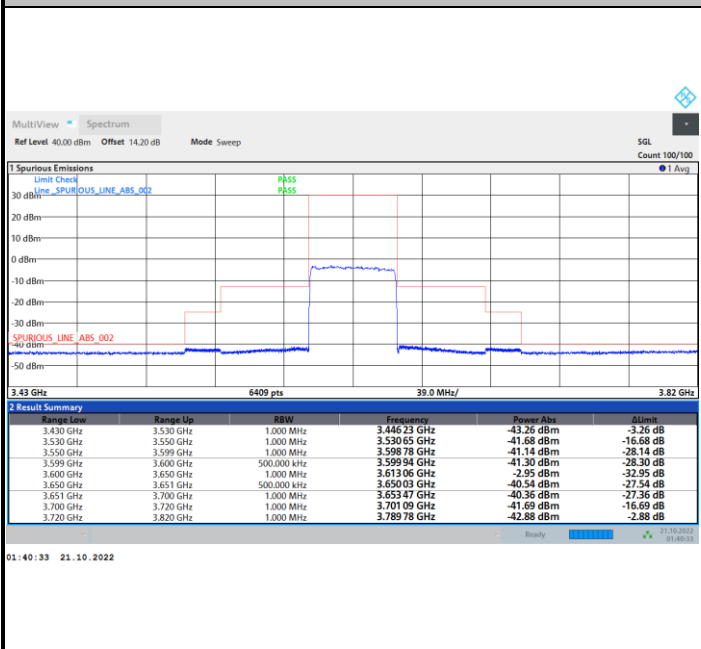

FR1 N77 / 50MHz / CP OFDM / 256QAM

Middle Channel

1RB0

1RBmax

Full RB