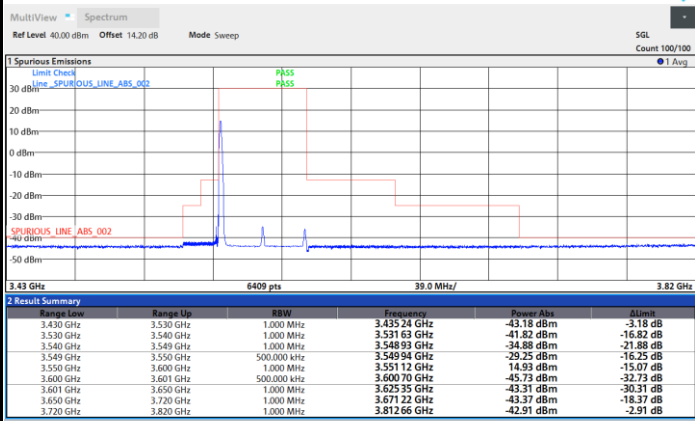

FR1 N77 / 50MHz / CP OFDM / 64QAM

Lowest Channel

1RB0

1RBmax

01:57:43 21.10.2022

01:59:07 21.10.2022

Full RB

01:54:14 21.10.2022

FR1 N77 / 50MHz / CP OFDM / 64QAM

Middle Channel

1RB0

1RBmax

Full RB

FR1 N77 / 50MHz / CP OFDM / 64QAM

Highest Channel

1RB0