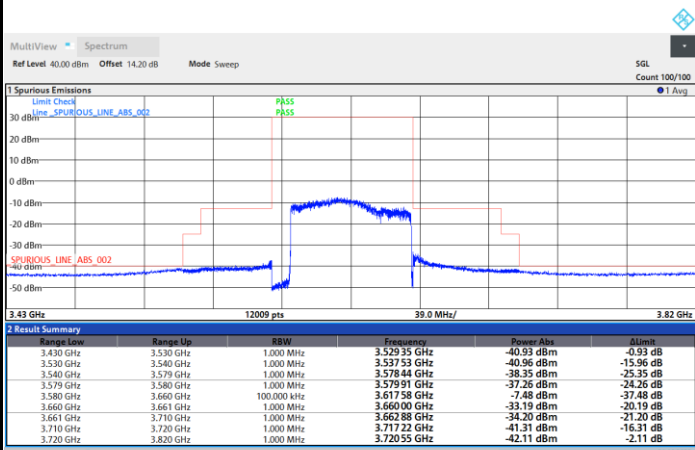

1RBmax

Full RB

Full RB Power Limit -40dBm > -42.14 dBm Pass

FR1 N77 / 70MHz / CP OFDM / QPSK

Middle Channel

1RB0

1RBmax

Full RB