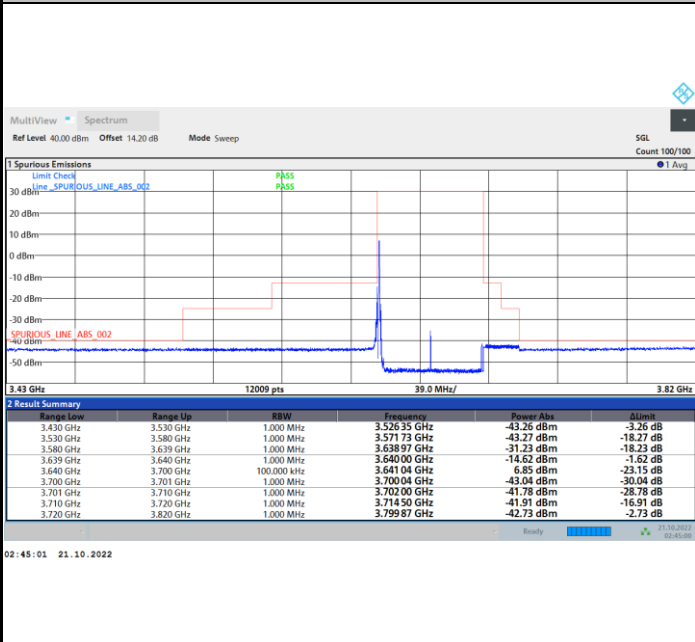

Full RB

FR1 N77 / 60MHz / CP OFDM / 64QAM

Highest Channel

1RB0

1RBmax

Full RB

FR1 N77 / 60MHz / CP OFDM / 256QAM

Lowest Channel