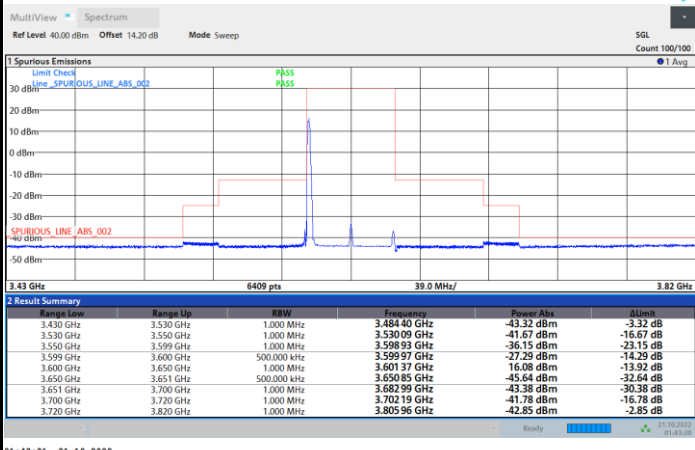

FR1 N77 / 50MHz / CP OFDM / 64QAM

Middle Channel

1RB0

1RBmax