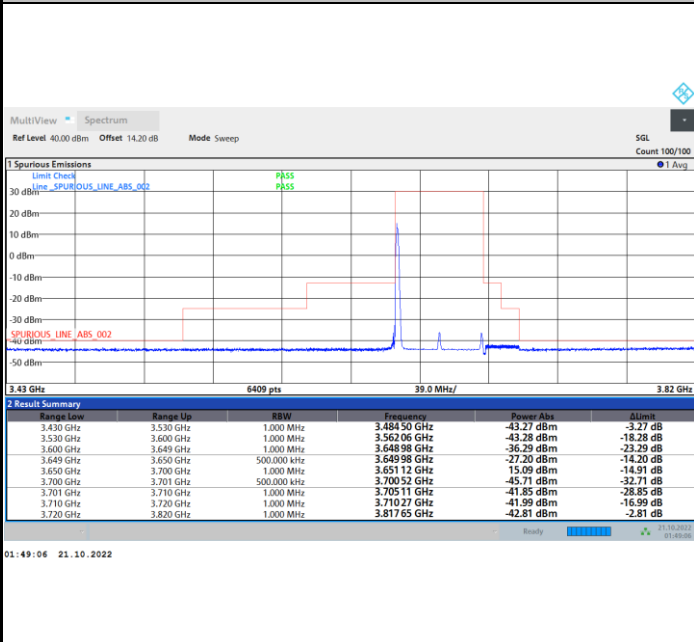

FR1 N77 / 50MHz / CP OFDM / 64QAM

Middle Channel

1RB0

1RBmax

Full RB

FR1 N77 / 50MHz / CP OFDM / 64QAM

Highest Channel

1RB0

1RBmax

Full RB

FR1 N77 / 50MHz / CP OFDM / 256QAM

Lowest Channel

1RB0

1RBmax

Full RB

FR1 N77 / 50MHz / CP OFDM / 256QAM