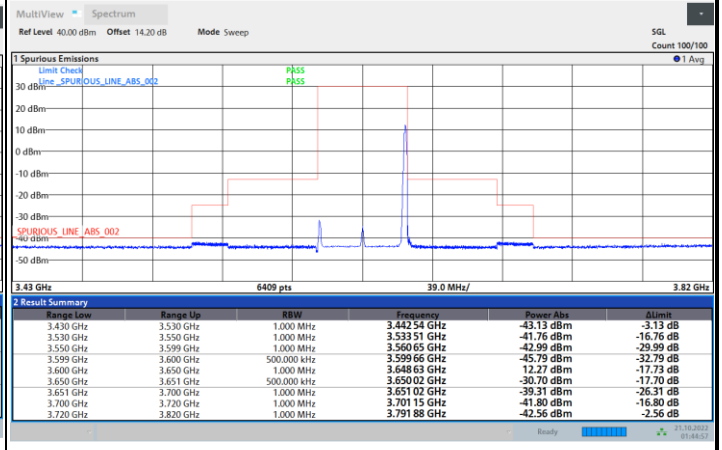

FR1 N77 / 50MHz / CP OFDM / 64QAM

Lowest Channel

1RB0

1RBmax

01:57:43 21.10.2022

01:59:07 21.10.2022

Full RB

01:54:14 21.10.2022

FR1 N77 / 50MHz / CP OFDM / 64QAM

Middle Channel

1RB0

1RBmax

Full RB

FR1 N77 / 50MHz / CP OFDM / 64QAM

Highest Channel

1RB0