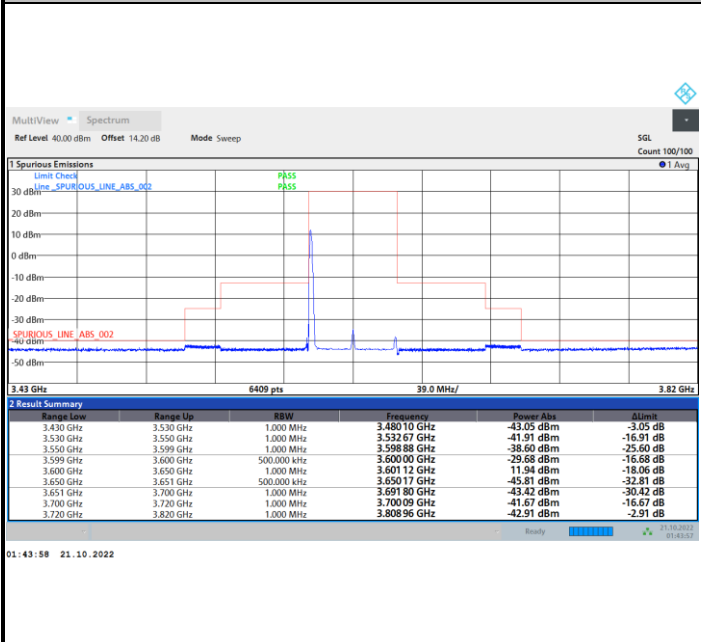

FR1 N77 / 50MHz / CP OFDM / 256QAM

Middle Channel

1RB0

1RBmax