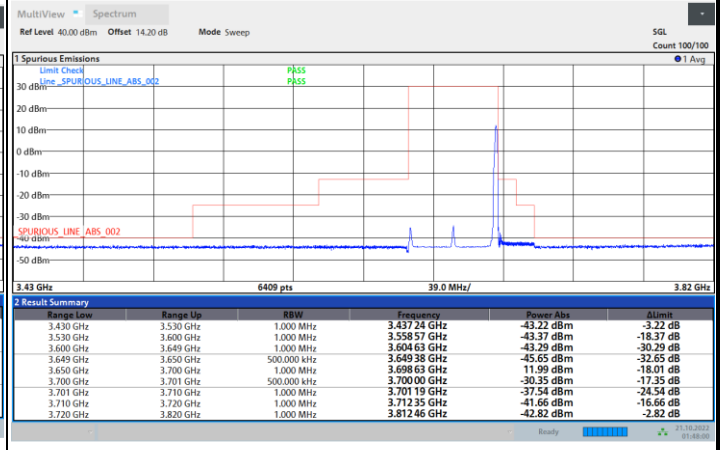

Middle Channel

1RB0

1RBmax

Full RB

FR1 N77 / 50MHz / CP OFDM / 256QAM

Highest Channel

1RB0

1RBmax