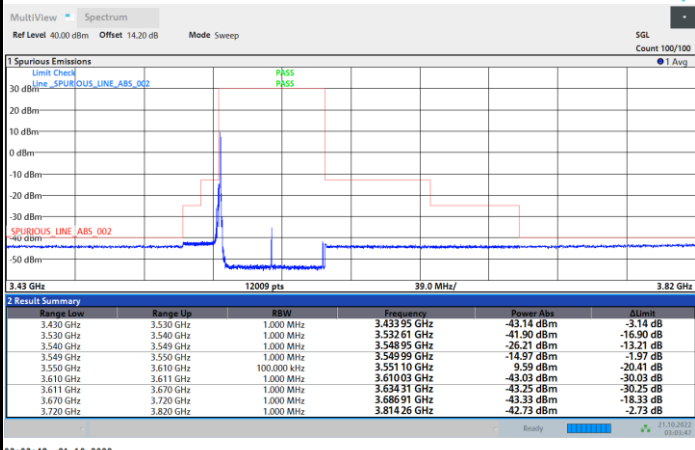

Full RB

FR1 N77 / 60MHz / CP OFDM / QPSK

Lowest Channel

1RB0

1RBmax

Full RB

FR1 N77 / 60MHz / CP OFDM / QPSK

Middle Channel

1RB0

1RBmax

Full RB

FR1 N77 / 60MHz / CP OFDM / QPSK

Highest Channel

1RB0

1RBmax

Full RB