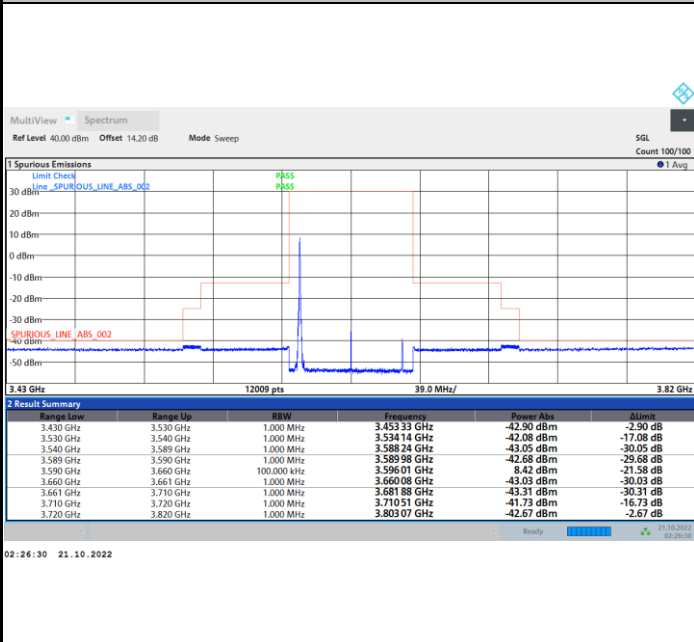

Lowest Channel

1RB0

1RBmax

Full RB

FR1 N77 / 60MHz / CP OFDM / 64QAM

Middle Channel

1RB0

1RBmax