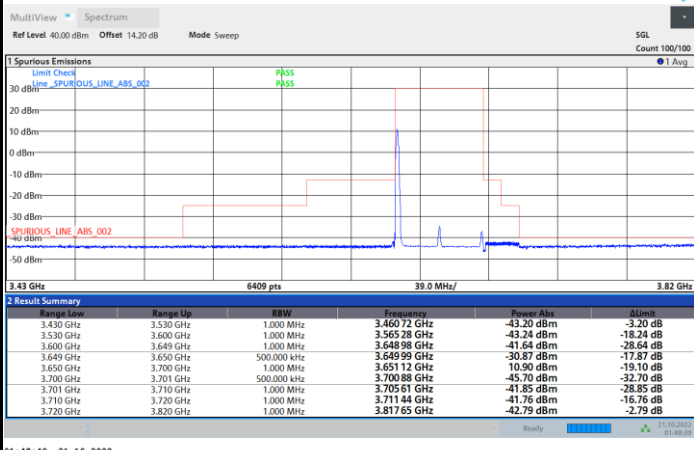

Middle Channel

1RB0

1RBmax

Full RB

FR1 N77 / 50MHz / CP OFDM / 256QAM

Highest Channel

1RB0

1RBmax