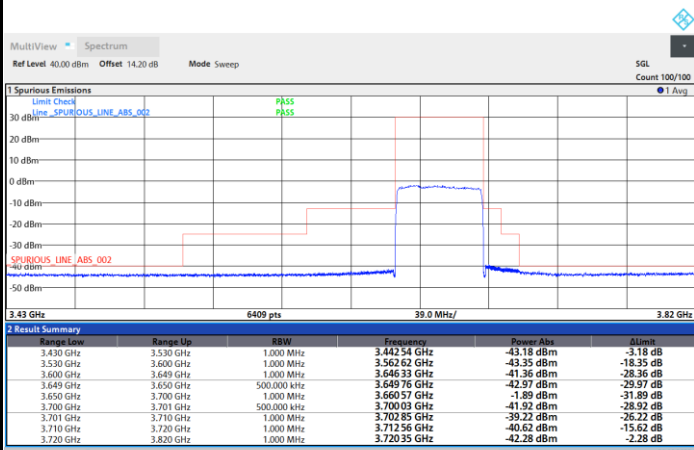

FR1 N77 / 50MHz / CP OFDM / 256QAM

Highest Channel

1RB0

1RBmax

Full RB