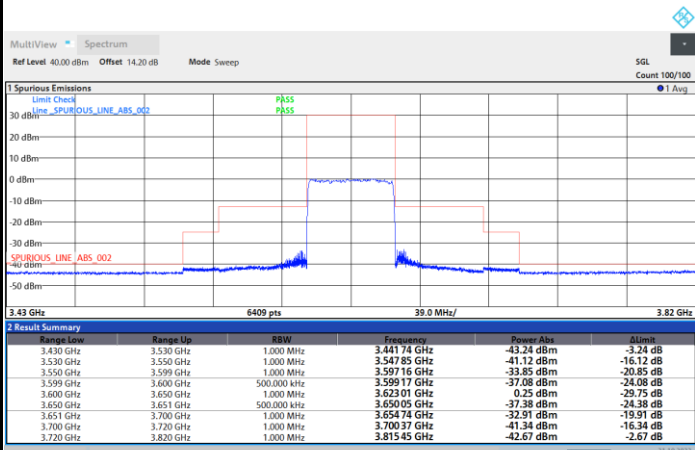

FR1 N77 / 50MHz / CP OFDM / 64QAM

Middle Channel

1RB0

1RBmax

Full RB

FR1 N77 / 50MHz / CP OFDM / 64QAM

Highest Channel

1RB0

1RBmax

Full RB

FR1 N77 / 50MHz / CP OFDM / 256QAM

Lowest Channel

1RB0

1RBmax

Full RB

FR1 N77 / 50MHz / CP OFDM / 256QAM