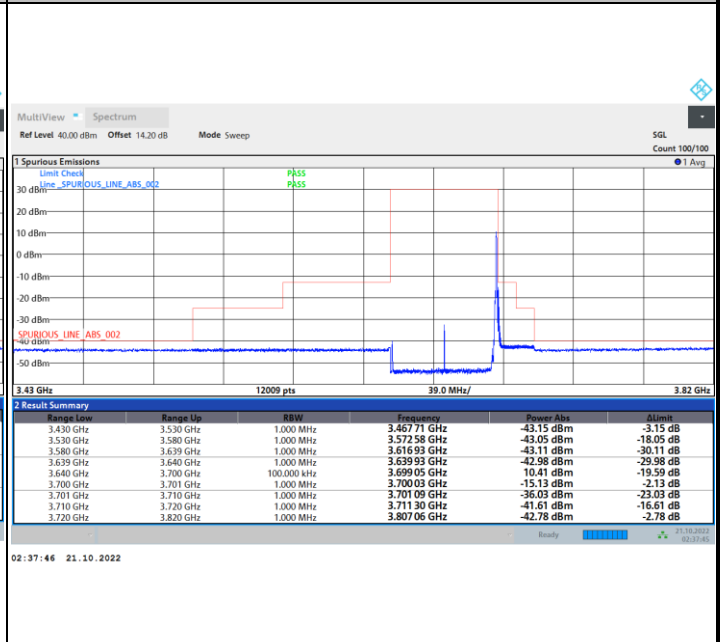

1RB0

1RBmax

Full RB

FR1 N77 / 60MHz / CP OFDM / QPSK

Highest Channel

1RB0

1RBmax

Full RB