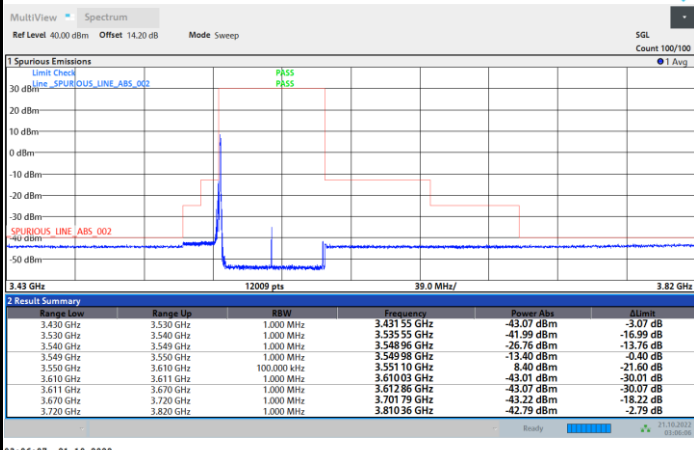

FR1 N77 / 60MHz / CP OFDM / 16QAM

Lowest Channel

1RB0

1RBmax