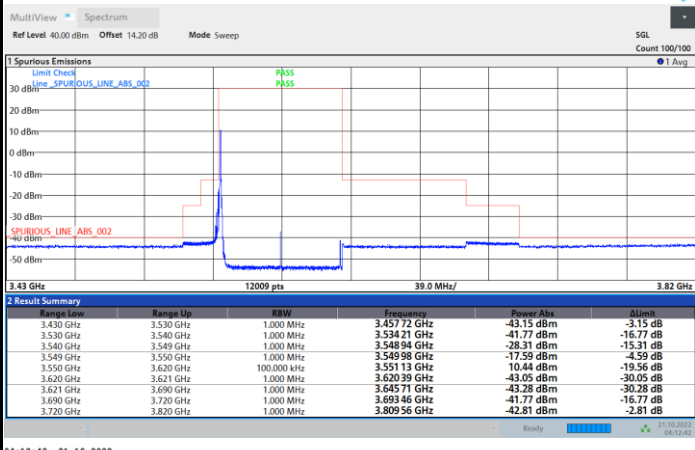

FR1 N77 / 70MHz / CP OFDM / QPSK

Lowest Channel

1RB0

1RBmax