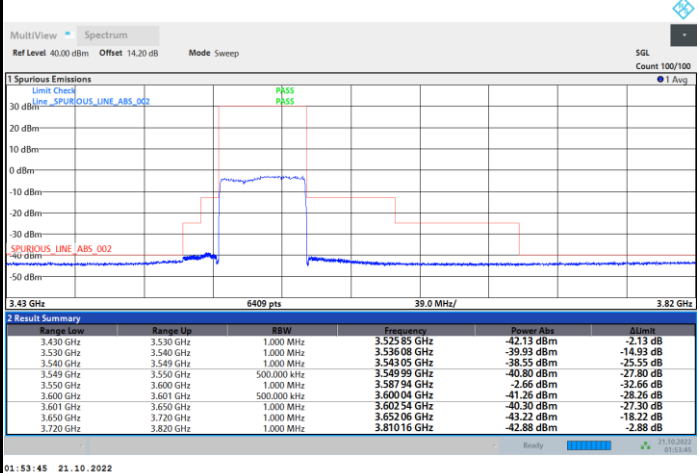

1RBmax

Full RB

FR1 N77 / 50MHz / CP OFDM / 256QAM

Lowest Channel

1RB0

1RBmax

Full RB

FR1 N77 / 50MHz / CP OFDM / 256QAM