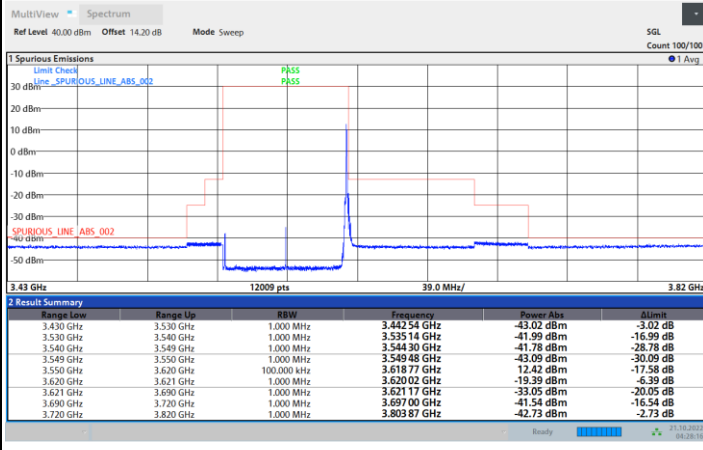

FR1 N77 / 70MHz / CP OFDM / QPSK

Lowest Channel

1RB0

1RBmax