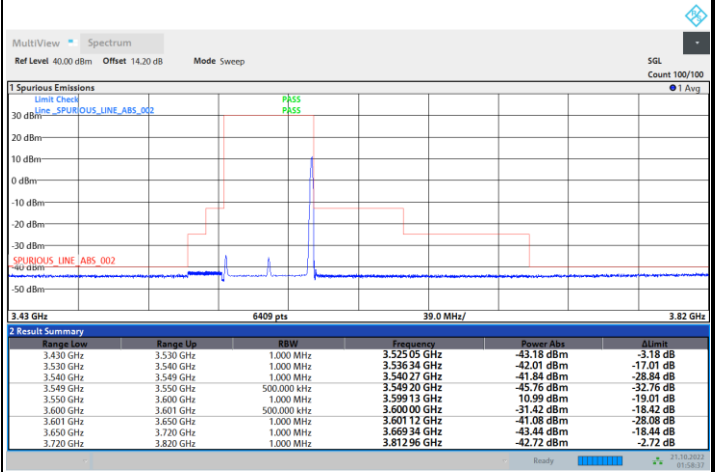

1RBmax

Full RB

FR1 N77 / 50MHz / CP OFDM / 256QAM

Lowest Channel

1RB0

1RBmax

Full RB

FR1 N77 / 50MHz / CP OFDM / 256QAM