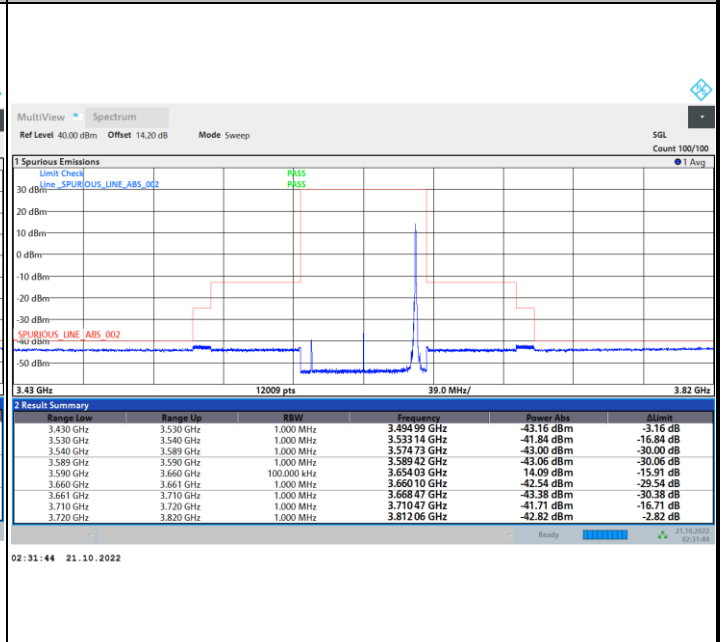

Lowest Channel

1RB0

1RBmax

Full RB

FR1 N77 / 60MHz / CP OFDM / 64QAM

Middle Channel

1RB0

1RBmax