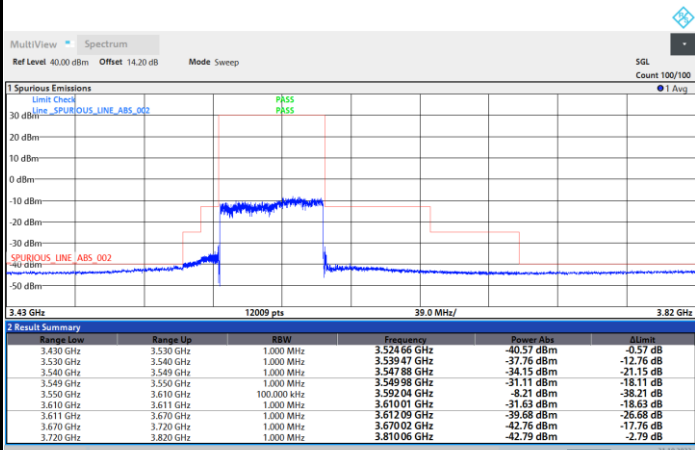

FR1 N77 / 60MHz / CP OFDM / 64QAM

Lowest Channel

1RB0

1RBmax

Full RB