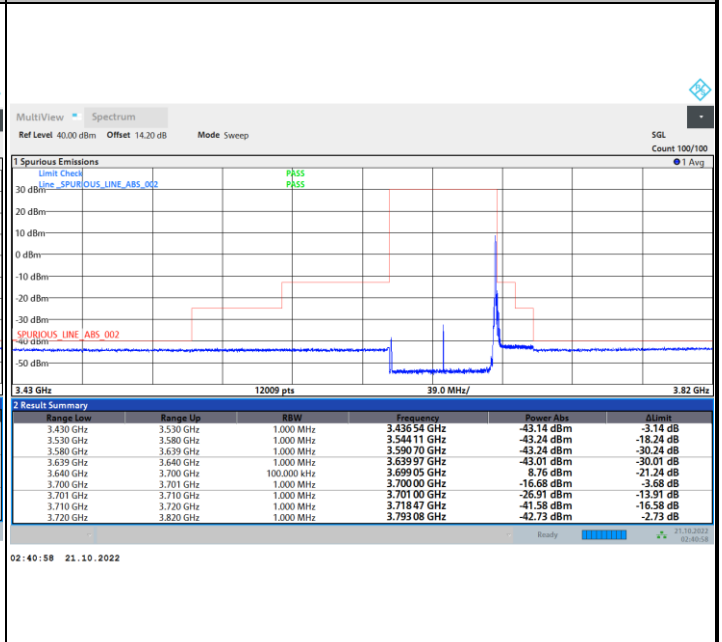

Full RB

FR1 N77 / 60MHz / CP OFDM / 64QAM

Highest Channel

1RB0

1RBmax

Full RB

FR1 N77 / 60MHz / CP OFDM / 256QAM

Lowest Channel