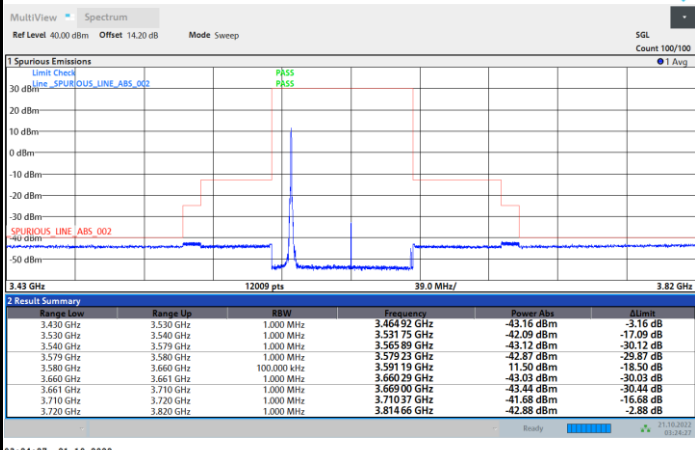

1RBmax

Full RB

Full RB Power Limit -40dBm > -42.14 dBm Pass

FR1 N77 / 70MHz / CP OFDM / QPSK

Middle Channel

1RB0

1RBmax

Full RB