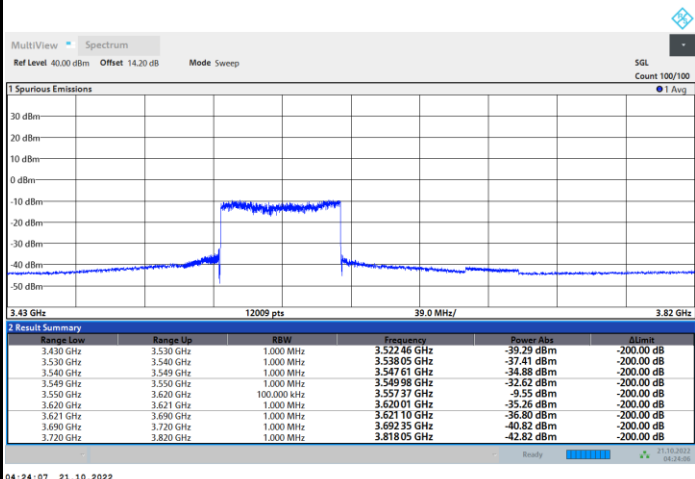

Full RB

Full RB Power Limit -40dBm > -42.14 dBm Pass