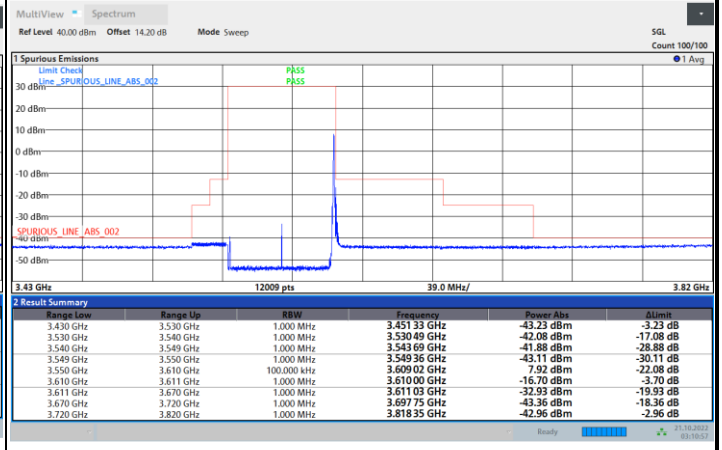

FR1 N77 / 60MHz / CP OFDM / 256QAM

Lowest Channel

1RB0

1RBmax