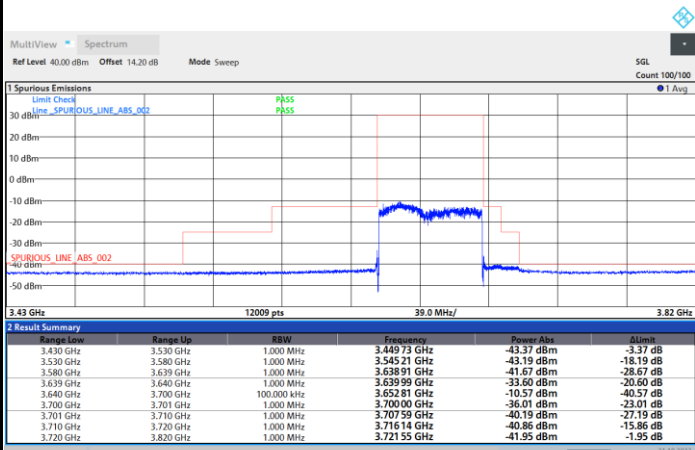

FR1 N77 / 60MHz / CP OFDM / 256QAM

Highest Channel

1RB0

1RBmax

Full RB

FR1 N77 / 70MHz / CP OFDM / QPSK

Lowest Channel

1RB0