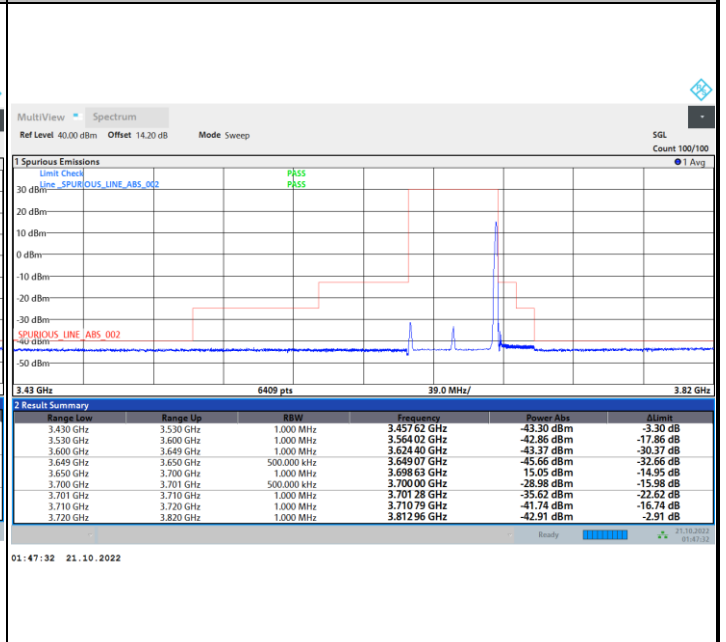

FR1 N77 / 50MHz / CP OFDM / 64QAM

Middle Channel

1RB0

1RBmax

Full RB

FR1 N77 / 50MHz / CP OFDM / 64QAM

Highest Channel

1RB0

1RBmax

Full RB

FR1 N77 / 50MHz / CP OFDM / 256QAM

Lowest Channel

1RB0

1RBmax

Full RB

FR1 N77 / 50MHz / CP OFDM / 256QAM