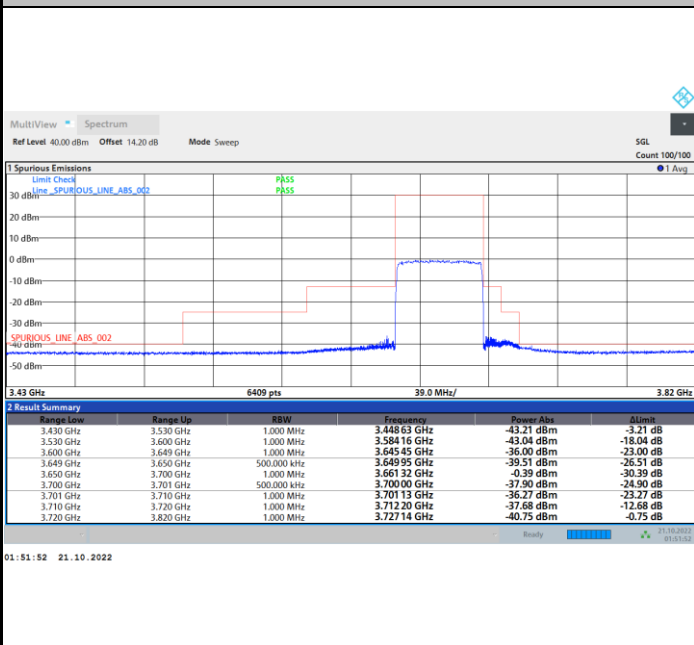

FR1 N77 / 50MHz / CP OFDM / 64QAM

Middle Channel

1RB0

1RBmax

Full RB

FR1 N77 / 50MHz / CP OFDM / 64QAM

Highest Channel

1RB0

1RBmax

Full RB

FR1 N77 / 50MHz / CP OFDM / 256QAM

Lowest Channel

1RB0

1RBmax

Full RB

FR1 N77 / 50MHz / CP OFDM / 256QAM