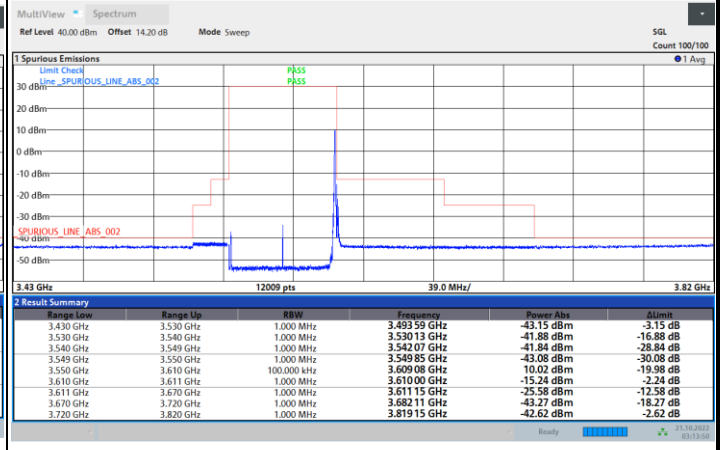

FR1 N77 / 60MHz / CP OFDM / 16QAM

Lowest Channel

1RB0

1RBmax