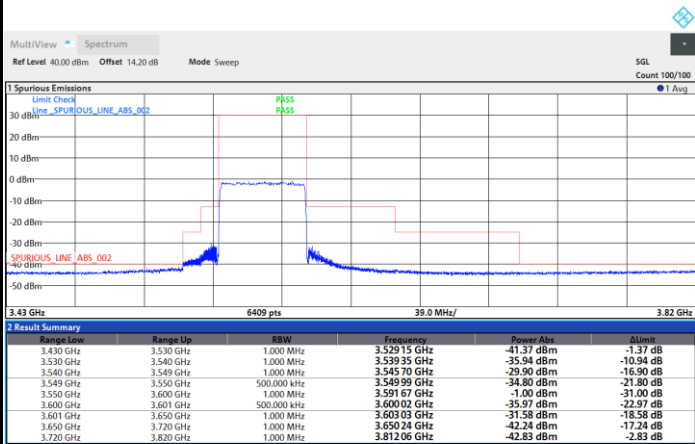

FR1 N77 / 50MHz / CP OFDM / 64QAM

Lowest Channel

1RB0

1RBmax

01:57:43 21.10.2022

01:59:07 21.10.2022

Full RB

01:54:14 21.10.2022

FR1 N77 / 50MHz / CP OFDM / 64QAM

Middle Channel

1RB0

1RBmax

Full RB

FR1 N77 / 50MHz / CP OFDM / 64QAM

Highest Channel

1RB0

1RBmax

Full RB

FR1 N77 / 50MHz / CP OFDM / 256QAM

Lowest Channel

1RB0

1RBmax

Full RB

FR1 N77 / 50MHz / CP OFDM / 256QAM