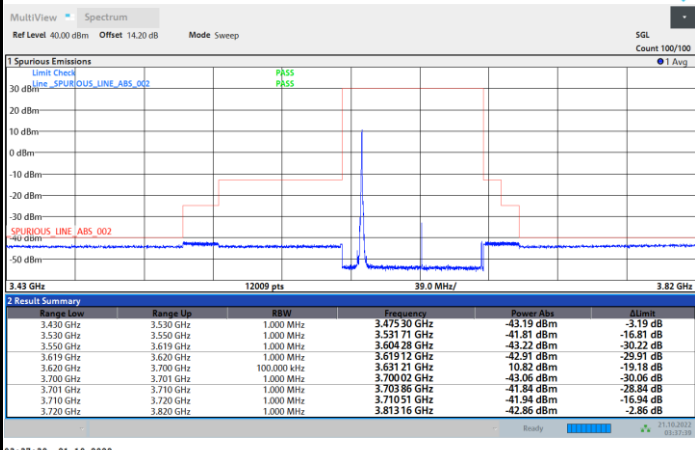

FR1 N77 / 70MHz / CP OFDM / QPSK

Highest Channel

1RB0

1RBmax