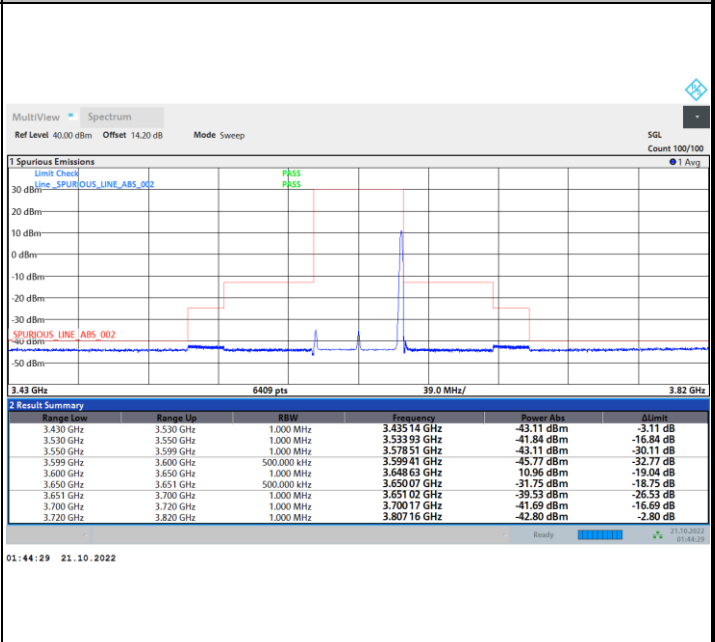

FR1 N77 / 50MHz / CP OFDM / 256QAM

Middle Channel

1RB0

1RBmax