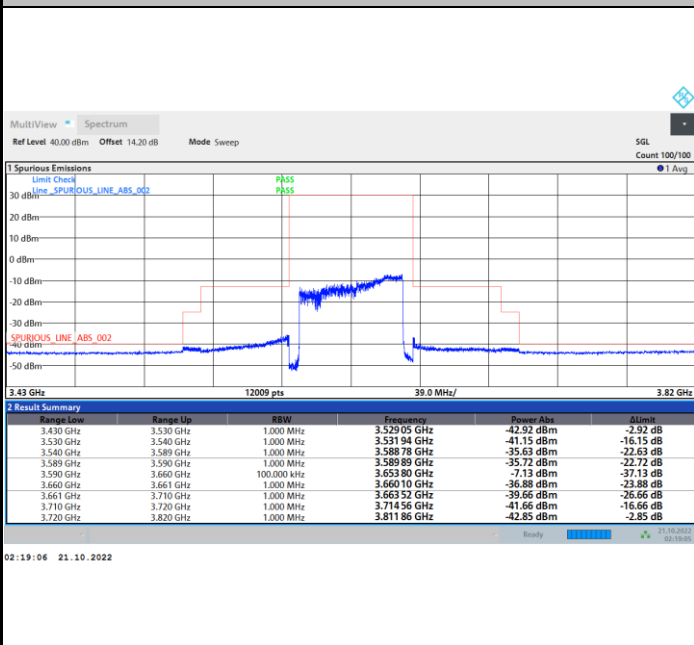

Lowest Channel

1RB0

1RBmax

Full RB

FR1 N77 / 60MHz / CP OFDM / 64QAM

Middle Channel

1RB0

1RBmax

Full RB

FR1 N77 / 60MHz / CP OFDM / 64QAM

Highest Channel

1RB0

1RBmax

Full RB

FR1 N77 / 60MHz / CP OFDM / 256QAM

Lowest Channel