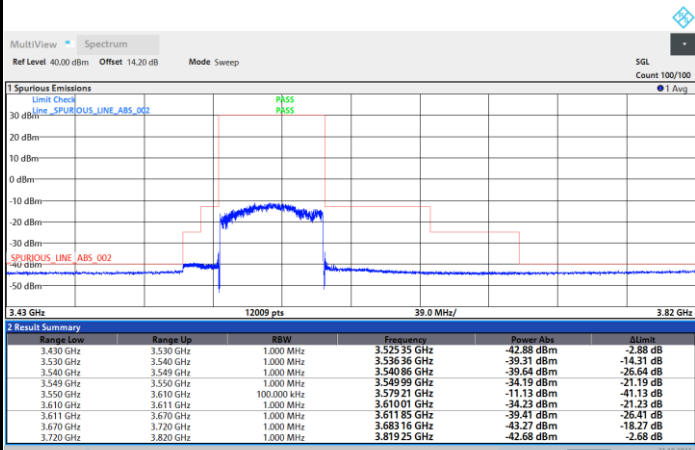

FR1 N77 / 60MHz / CP OFDM / 256QAM

Lowest Channel

1RB0

1RBmax

Full RB