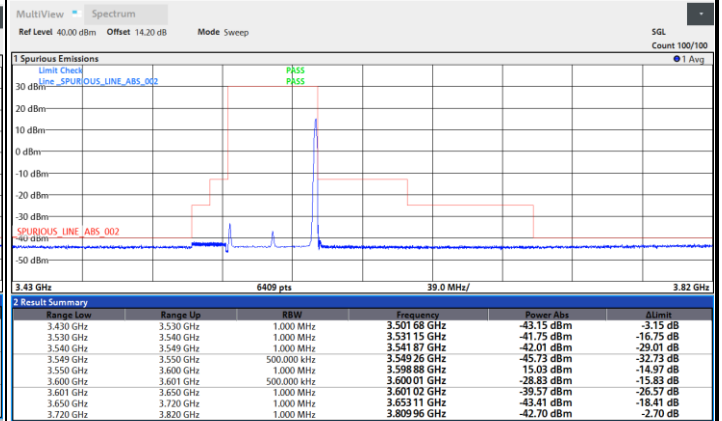

FR1 N77 / 50MHz / CP OFDM / 64QAM

Lowest Channel

1RB0

1RBmax

01:57:43 21.10.2022

01:59:07 21.10.2022

Full RB

01:54:14 21.10.2022

FR1 N77 / 50MHz / CP OFDM / 64QAM

Middle Channel

1RB0

1RBmax

Full RB

FR1 N77 / 50MHz / CP OFDM / 64QAM

Highest Channel

1RB0