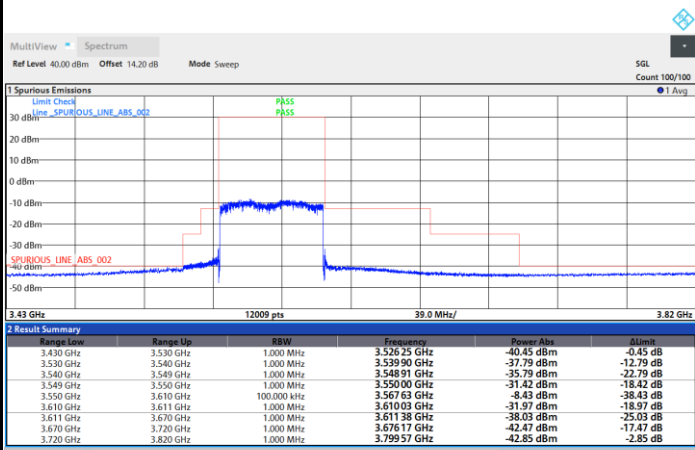

Full RB

FR1 N77 / 60MHz / CP OFDM / QPSK

Lowest Channel

1RB0

1RBmax

Full RB

FR1 N77 / 60MHz / CP OFDM / QPSK

Middle Channel

1RB0

1RBmax

Full RB

FR1 N77 / 60MHz / CP OFDM / QPSK

Highest Channel

1RB0

1RBmax

Full RB