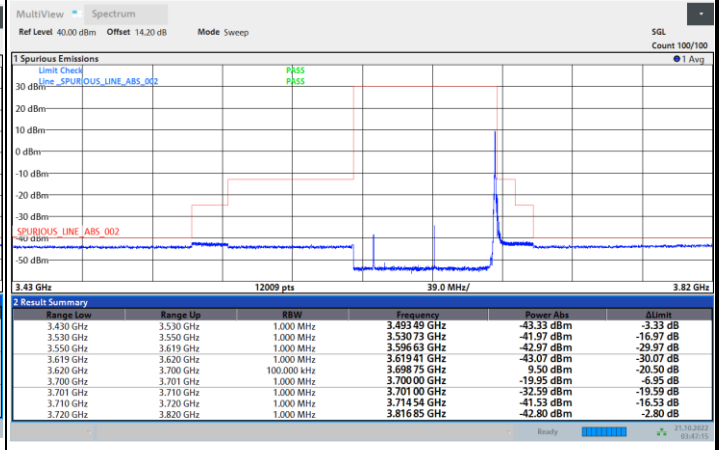

FR1 N77 / 70MHz / CP OFDM / QPSK

Highest Channel

1RB0

1RBmax