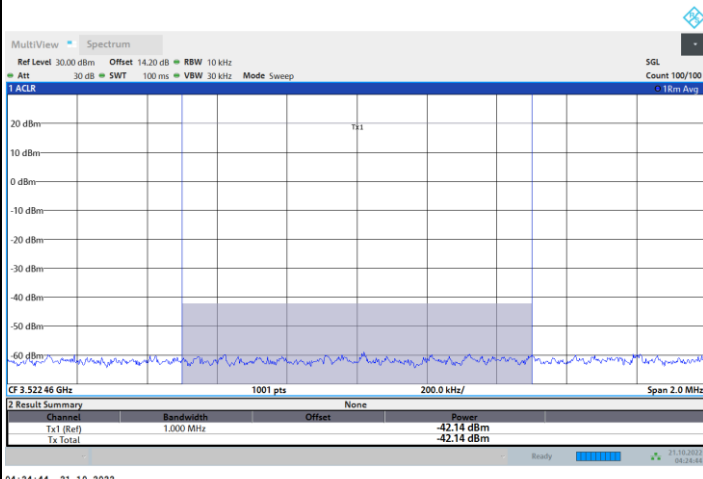

Full RB

Full RB Power Limit -40dBm > -42.14 dBm Pass