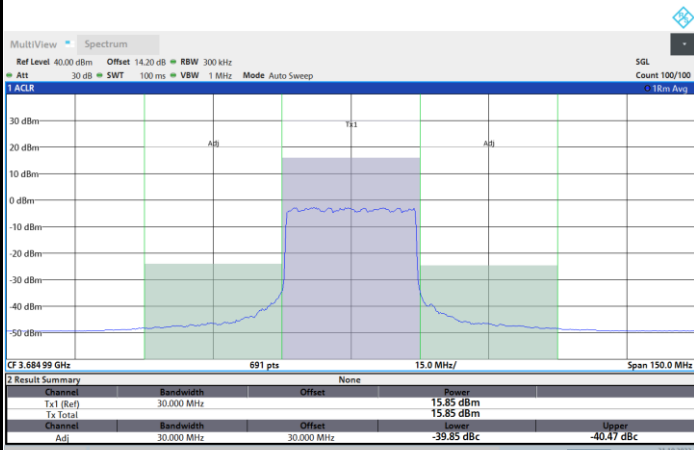

1RB0

1RBmax

Full RB

FR1 N77 / 30MHz / CP OFDM / QPSK

Highest Channel

1RB0

1RBmax

Full RB