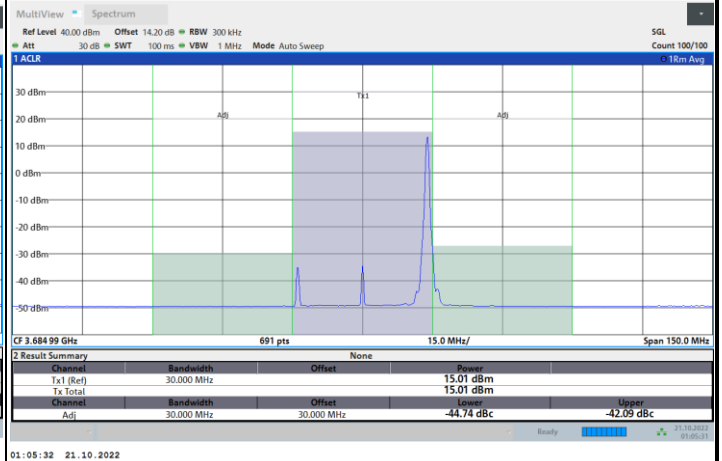

Full RB

FR1 N77 / 30MHz / CP OFDM / 64QAM

Highest Channel

1RB0

1RBmax

Full RB

FR1 N77 / 30MHz / CP OFDM / 256QAM

Lowest Channel