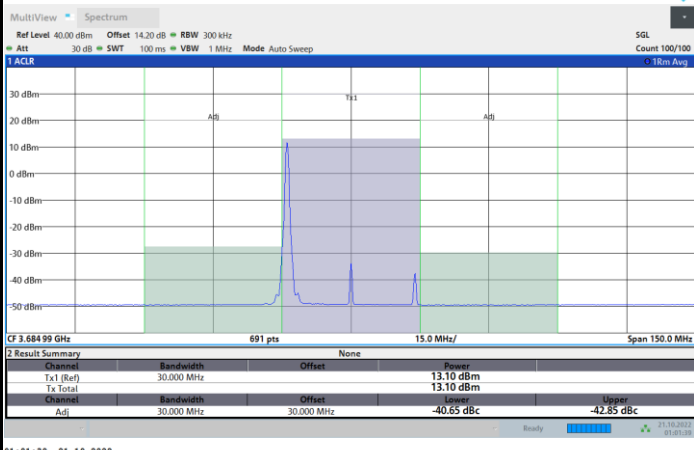

FR1 N77 / 30MHz / CP OFDM / 256QAM

Highest Channel

1RB0

1RBmax