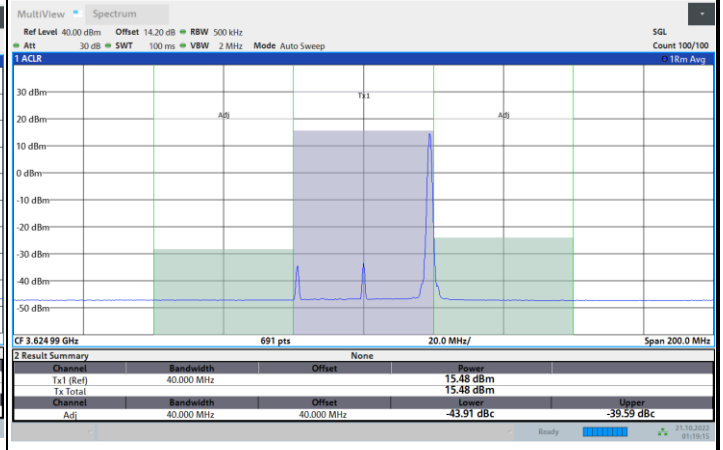

FR1 N77 / 40MHz / CP OFDM / 64QAM

Middle Channel

1RB0

1RBmax