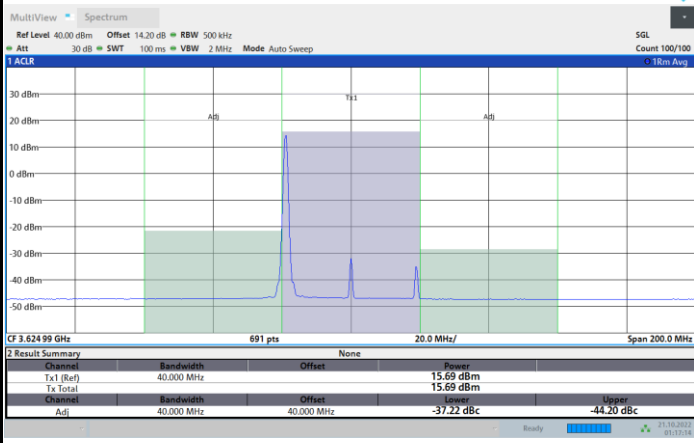

Full RB

FR1 N77 / 40MHz / CP OFDM / 16QAM

Middle Channel

1RB0

1RBmax

Full RB

FR1 N77 / 40MHz / CP OFDM / 16QAM

Highest Channel