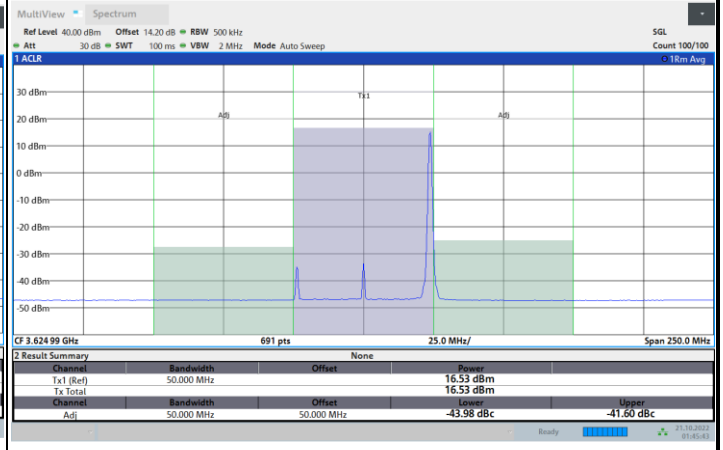

1RB0

1RBmax

Full RB

FR1 N77 / 50MHz / CP OFDM / 16QAM

Middle Channel

1RB0

1RBmax

Full RB