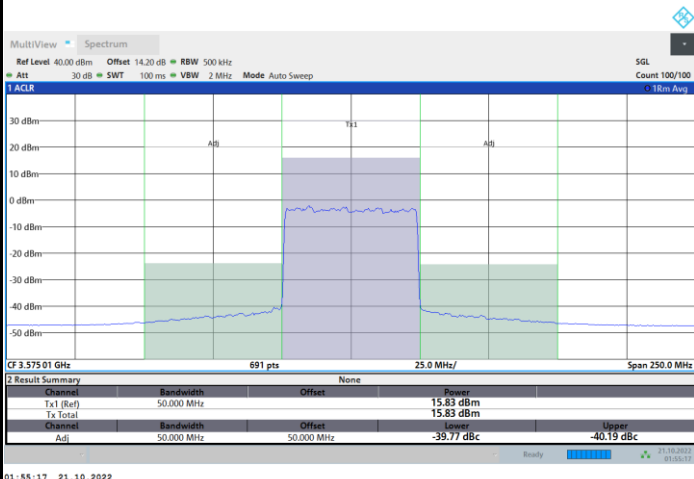

FR1 N77 / 50MHz / CP OFDM / 16QAM

Lowest Channel

1RB0

1RBmax

Full RB