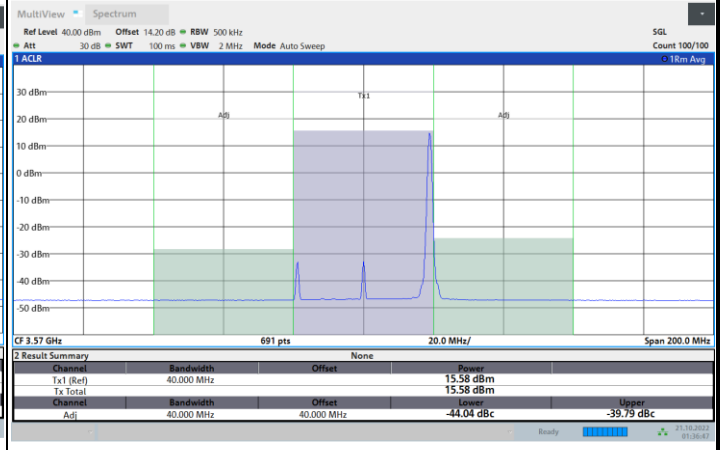

FR1 N77 / 40MHz / CP OFDM / QPSK

Lowest Channel

1RB0

1RBmax