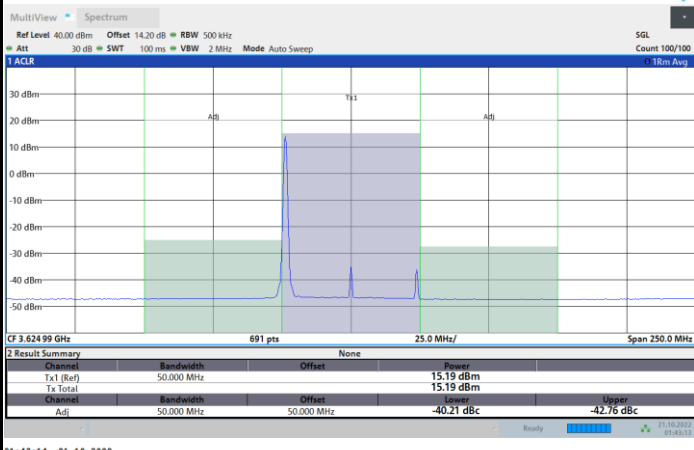

FR1 N77 / 50MHz / CP OFDM / 16QAM

Middle Channel

1RB0

1RBmax