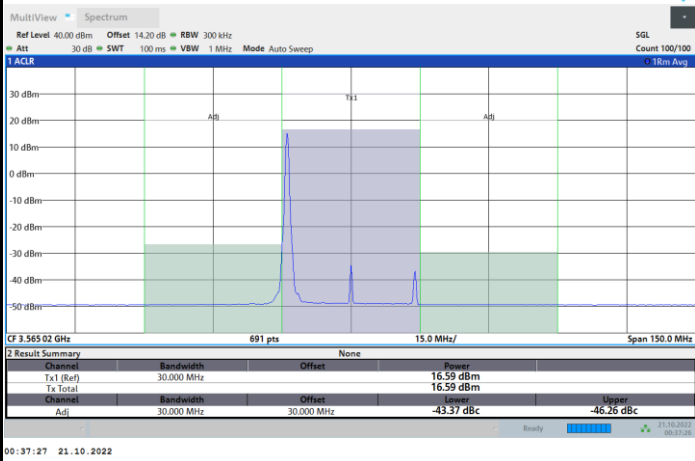

Full RB

FR1 N77 / 30MHz / CP OFDM / QPSK

Lowest Channel

1RB0

1RBmax

Full RB

FR1 N77 / 30MHz / CP OFDM / QPSK

Middle Channel