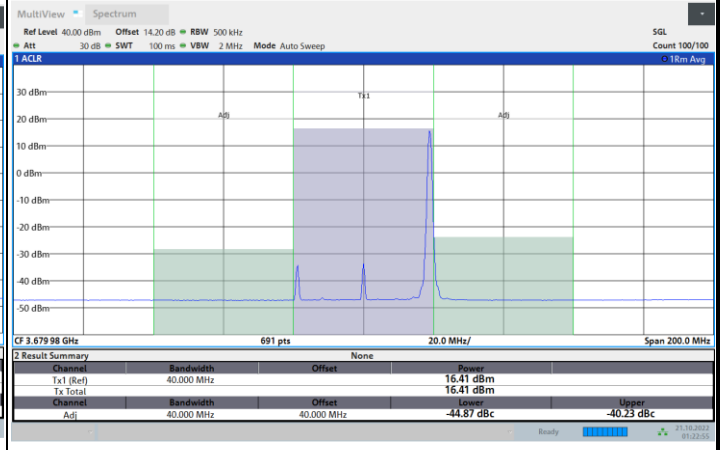

Highest Channel

1RB0

1RBmax

Full RB

FR1 N77 / 40MHz / CP OFDM / 16QAM

Lowest Channel

1RB0

1RBmax