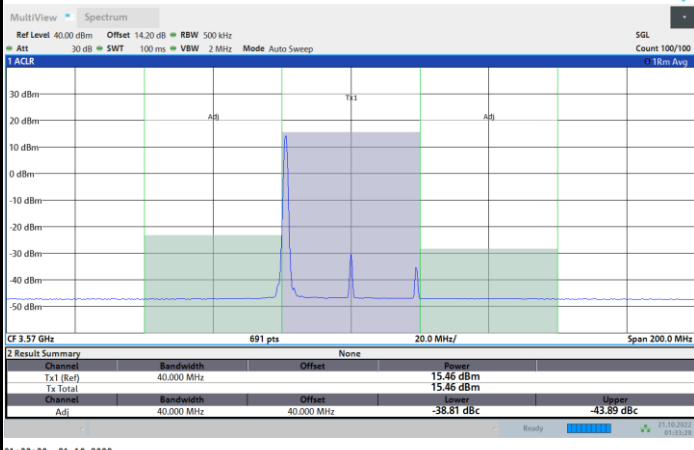

1RB0

1RBmax

Full RB

FR1 N77 / 40MHz / CP OFDM / 64QAM

Lowest Channel

1RB0

1RBmax

Full RB