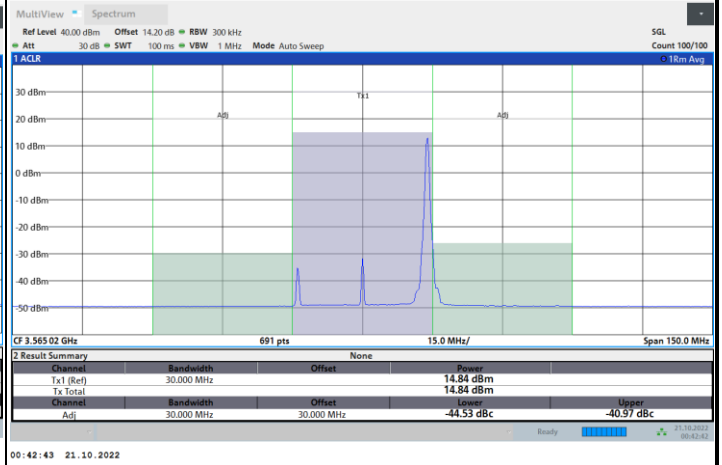

FR1 N77 / 30MHz / CP OFDM / 16QAM

Lowest Channel

1RB0

1RBmax