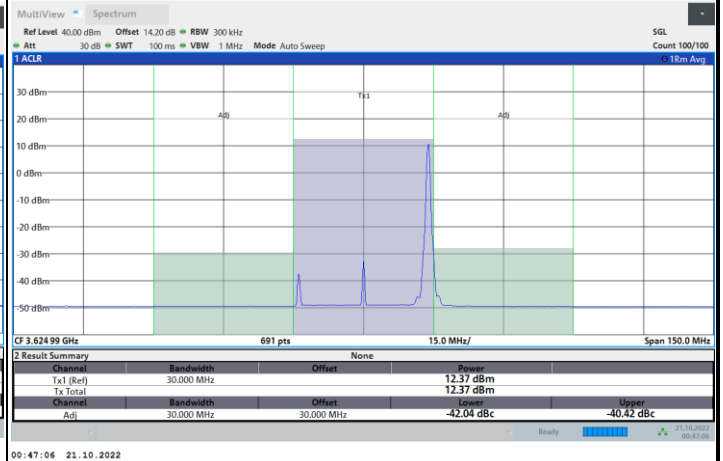

1RB0

1RBmax

Full RB

FR1 N77 / 30MHz / CP OFDM / 256QAM

Middle Channel

1RB0

1RBmax

Full RB