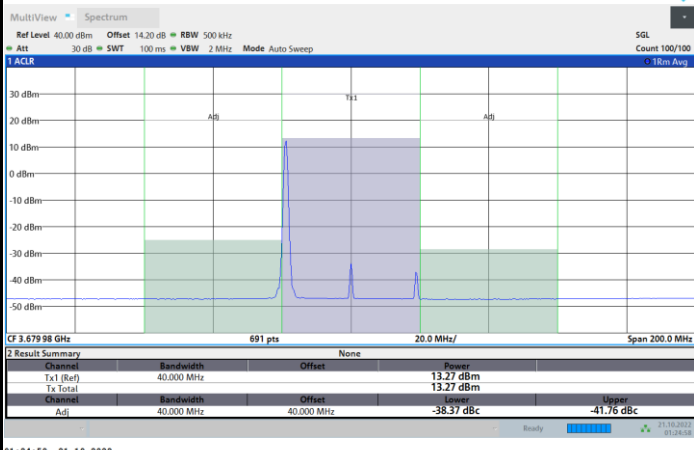

Highest Channel

1RB0

1RBmax

Full RB

FR1 N77 / 50MHz / CP OFDM / QPSK

Lowest Channel

1RB0

1RBmax