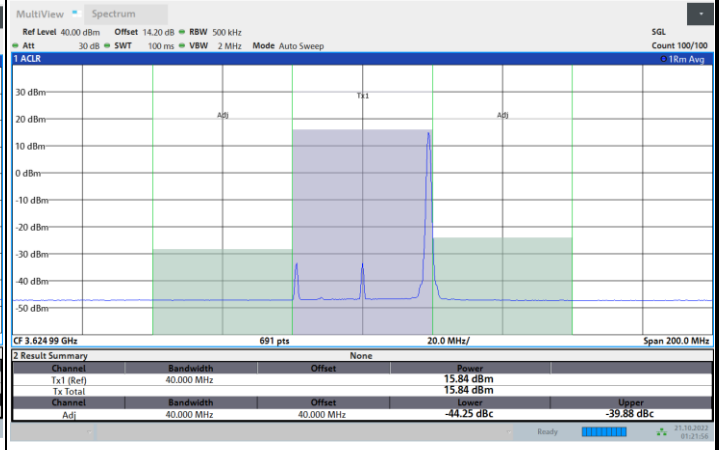

FR1 N77 / 40MHz / CP OFDM / QPSK

Middle Channel

1RB0

1RBmax