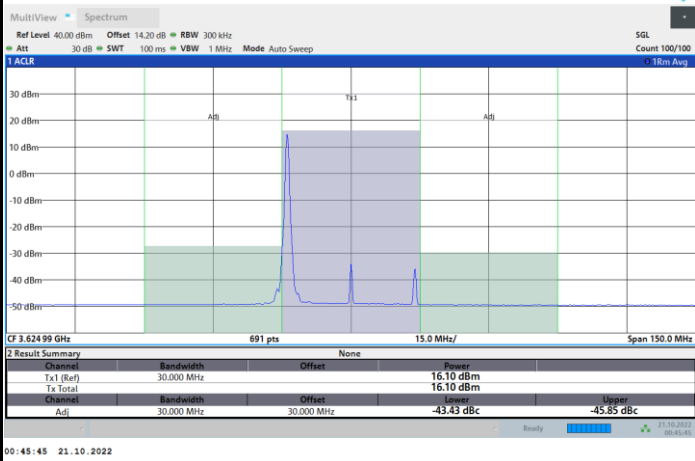

Lowest Channel

1RB0

1RBmax

Full RB

FR1 N77 / 30MHz / CP OFDM / 64QAM

Middle Channel

1RB0

1RBmax