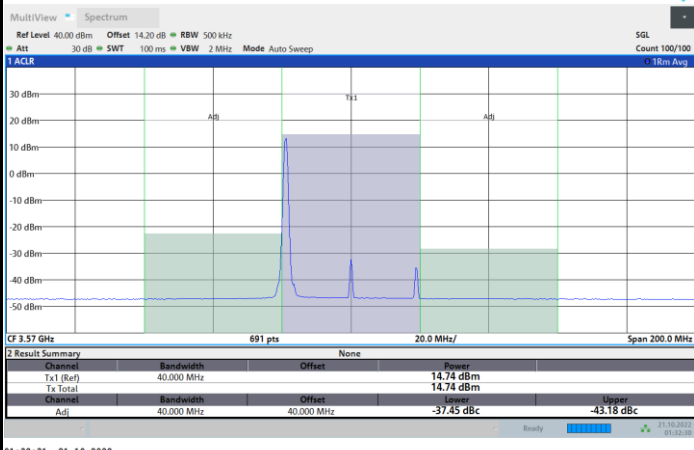

FR1 N77 / 40MHz / CP OFDM / QPSK

Lowest Channel

1RB0

1RBmax