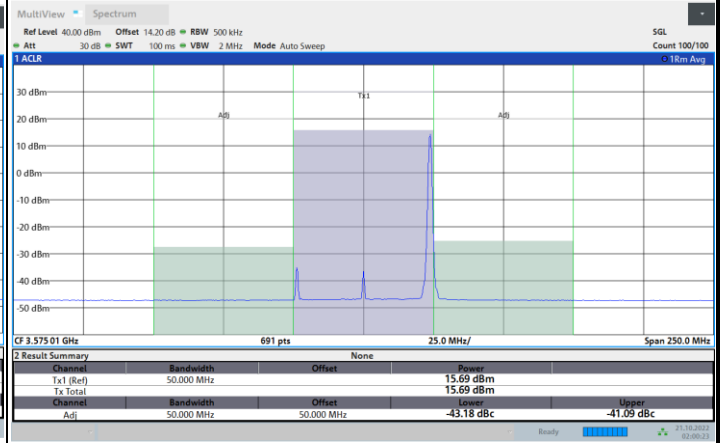

Highest Channel

1RB0

1RBmax

Full RB

FR1 N77 / 50MHz / CP OFDM / QPSK

Lowest Channel

1RB0

1RBmax