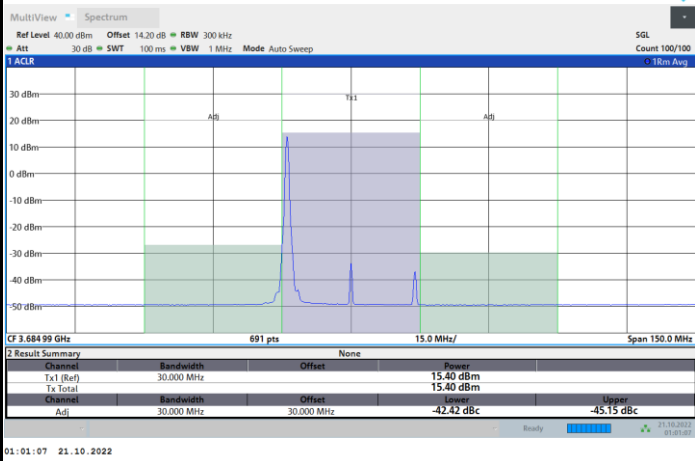

Full RB

FR1 N77 / 30MHz / CP OFDM / 64QAM

Highest Channel

1RB0

1RBmax

Full RB

FR1 N77 / 30MHz / CP OFDM / 256QAM

Lowest Channel