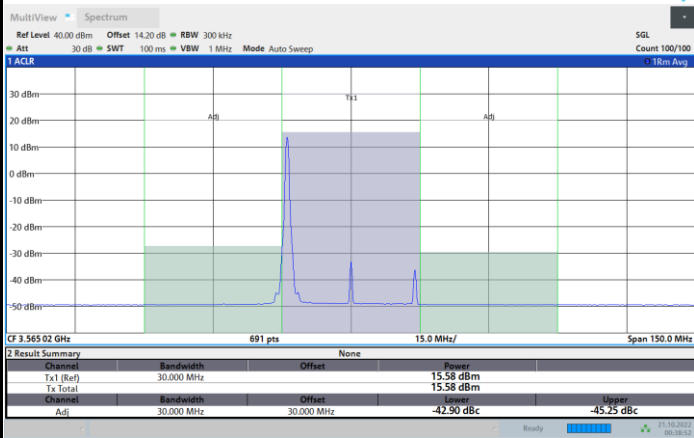

FR1 N77 / 30MHz / CP OFDM / 64QAM

Lowest Channel

1RB0

1RBmax