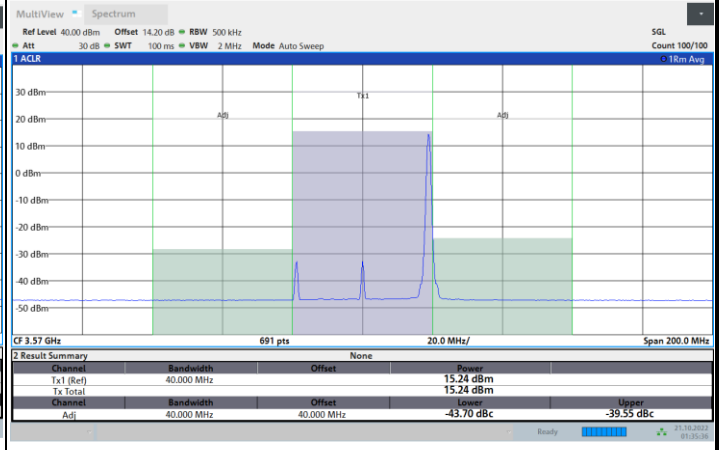

Highest Channel

1RB0

1RBmax

Full RB

FR1 N77 / 40MHz / CP OFDM / 16QAM

Lowest Channel

1RB0

1RBmax