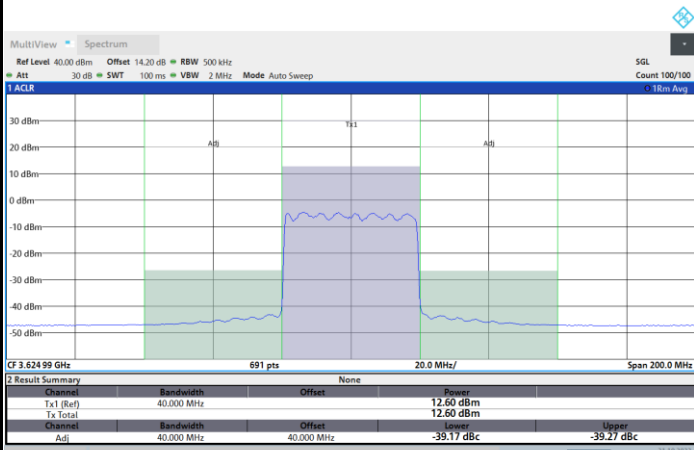

FR1 N77 / 40MHz / CP OFDM / 256QAM

Middle Channel

1RB0

1RBmax

Full RB