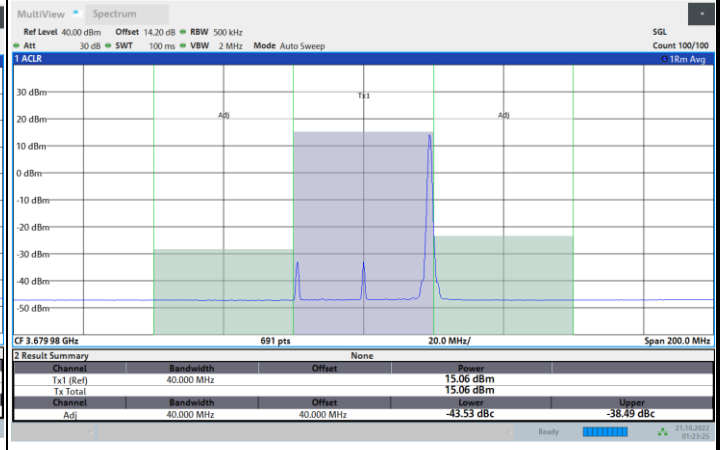

FR1 N77 / 40MHz / CP OFDM / 16QAM

Highest Channel

1RB0

1RBmax