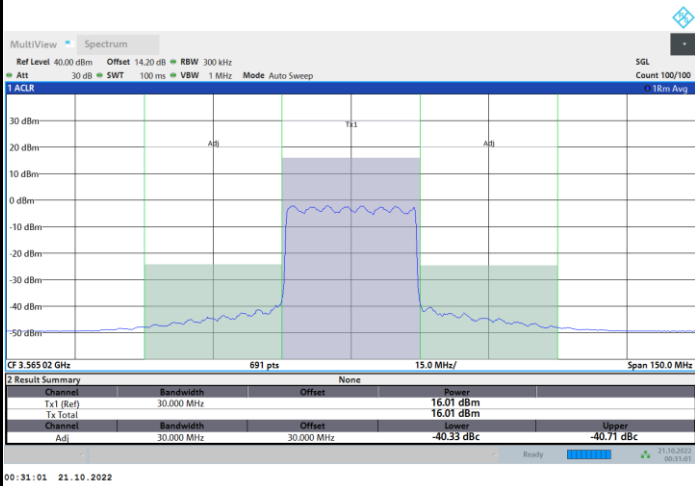

FR1 N77 / 30MHz / CP OFDM / 16QAM

Lowest Channel

1RB0

1RBmax

Full RB

FR1 N77 / 30MHz / CP OFDM / 16QAM

Middle Channel

1RB0