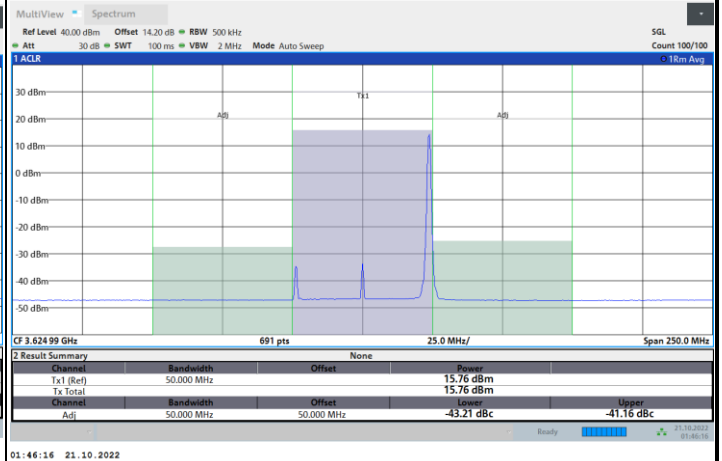

Full RB

FR1 N77 / 50MHz / CP OFDM / QPSK

Middle Channel

1RB0

1RBmax

Full RB

FR1 N77 / 50MHz / CP OFDM / QPSK

Highest Channel

1RB0

1RBmax

01:50:23 21.10.2022

01:46:54 21.10.2022

Full RB

01:51:10 21.10.2022

FR1 N77 / 50MHz / CP OFDM / 16QAM

Lowest Channel