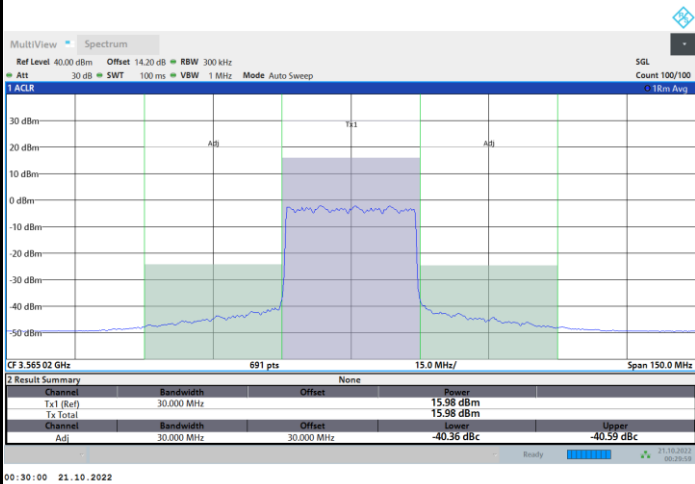

Full RB

FR1 N77 / 30MHz / CP OFDM / QPSK

Lowest Channel

1RB0

1RBmax

Full RB

FR1 N77 / 30MHz / CP OFDM / QPSK

Middle Channel