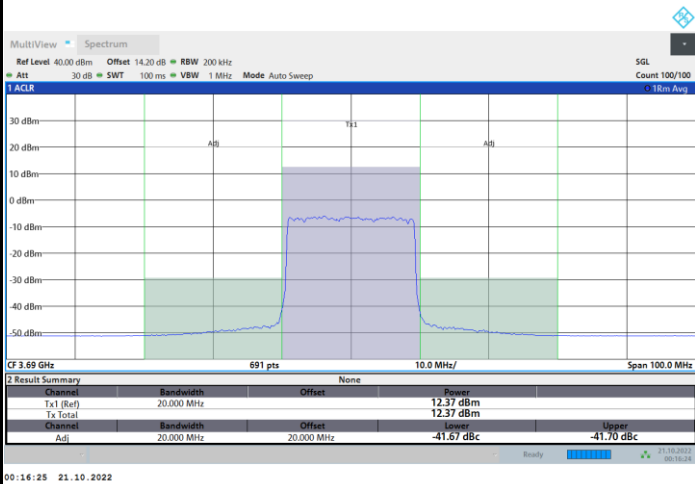

FR1 N77 / 20MHz / CP OFDM / 256QAM

Highest Channel

1RB0

1RBmax

Full RB