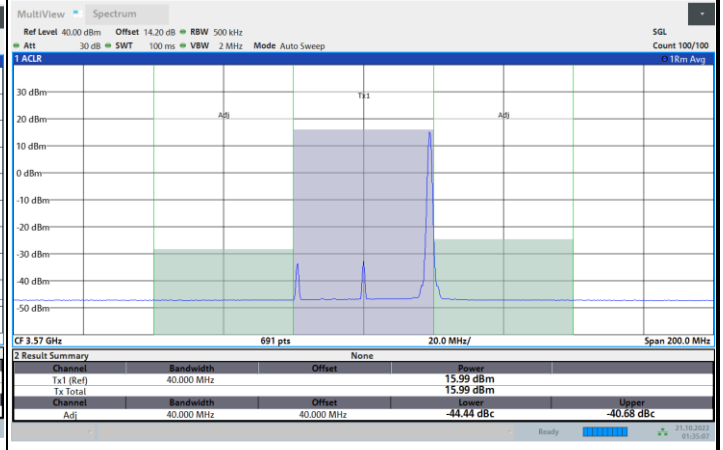

1RB0

1RBmax

Full RB

FR1 N77 / 40MHz / CP OFDM / 64QAM

Lowest Channel

1RB0

1RBmax

Full RB