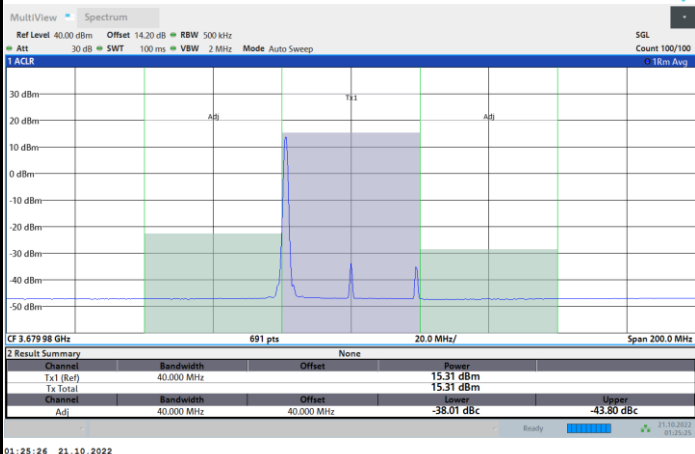

FR1 N77 / 40MHz / CP OFDM / 64QAM

Highest Channel

1RB0

1RBmax