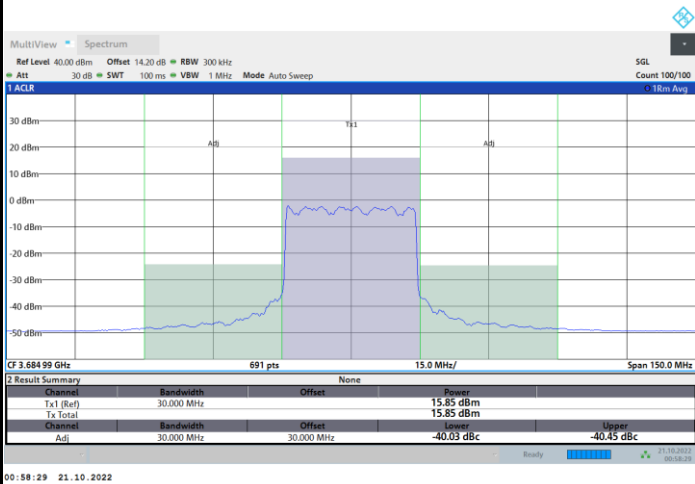

1RBmax

Full RB

FR1 N77 / 30MHz / CP OFDM / 16QAM

Highest Channel

1RB0

1RBmax

Full RB

FR1 N77 / 30MHz / CP OFDM / 64QAM