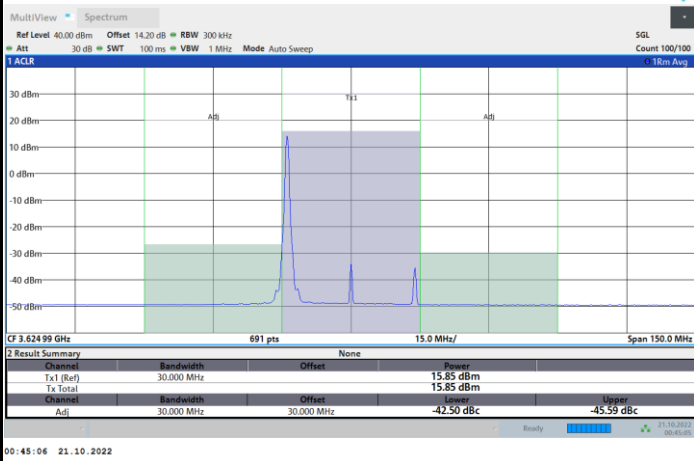

FR1 N77 / 30MHz / CP OFDM / 16QAM

Middle Channel

1RB0

1RBmax