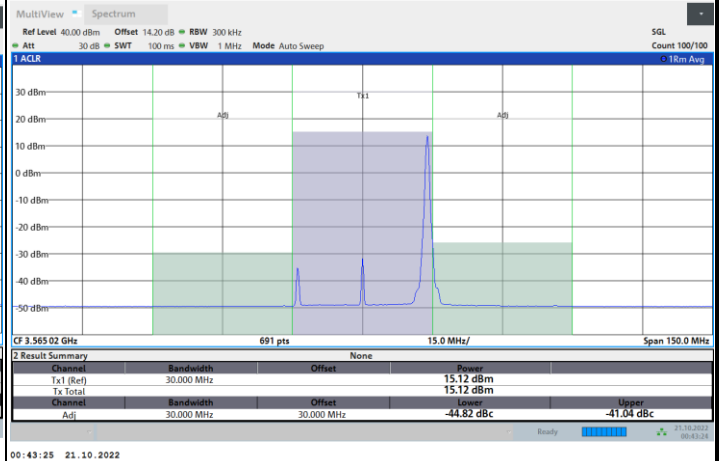

Full RB

FR1 N77 / 30MHz / CP OFDM / QPSK

Lowest Channel

1RB0

1RBmax

Full RB

FR1 N77 / 30MHz / CP OFDM / QPSK

Middle Channel