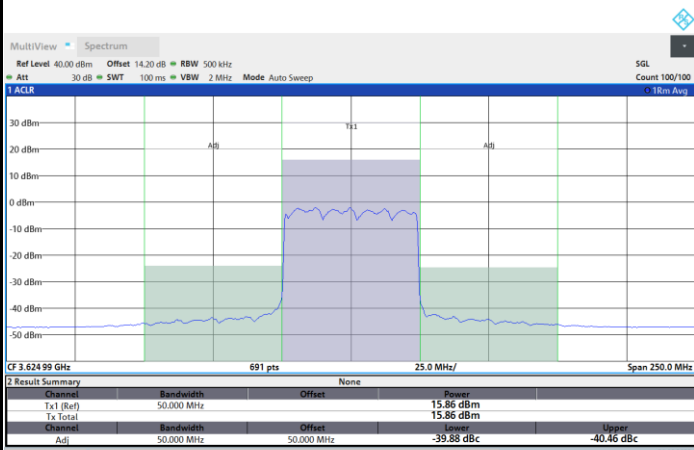

FR1 N77 / 50MHz / CP OFDM / 16QAM

Middle Channel

1RB0

1RBmax

Full RB