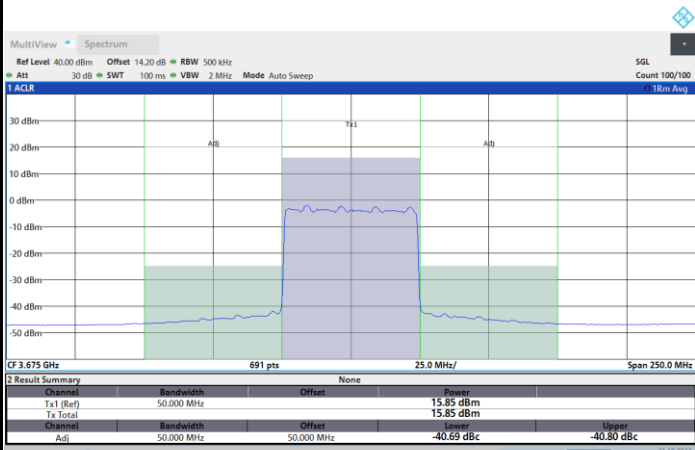

FR1 N77 / 50MHz / CP OFDM / 16QAM

Highest Channel

1RB0

1RBmax

Full RB

FR1 N77 / 50MHz / CP OFDM / 64QAM

Lowest Channel

1RB0