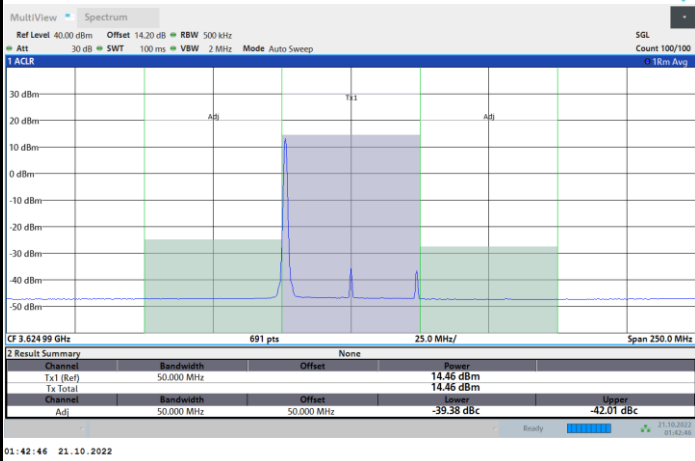

Full RB

FR1 N77 / 50MHz / CP OFDM / QPSK

Middle Channel

1RB0

1RBmax

Full RB

FR1 N77 / 50MHz / CP OFDM / QPSK

Highest Channel

1RB0

1RBmax

01:50:23 21.10.2022

01:46:54 21.10.2022

Full RB

01:51:10 21.10.2022

FR1 N77 / 50MHz / CP OFDM / 16QAM

Lowest Channel