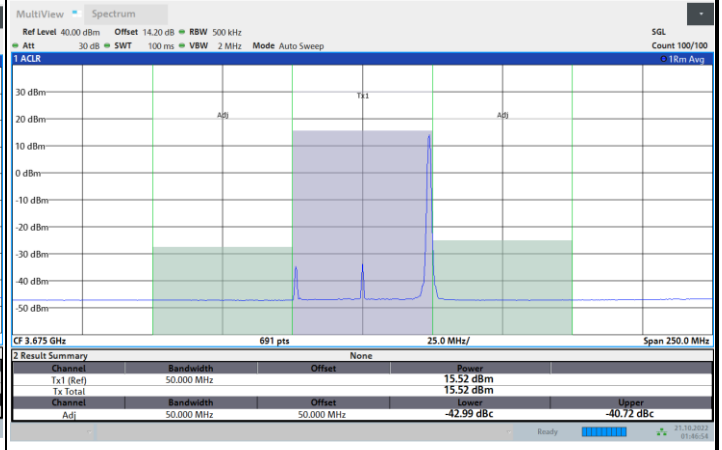

Full RB

FR1 N77 / 50MHz / CP OFDM / QPSK

Middle Channel

1RB0

1RBmax

Full RB

FR1 N77 / 50MHz / CP OFDM / QPSK

Highest Channel

1RB0

1RBmax

01:50:23 21.10.2022

01:46:54 21.10.2022

Full RB

01:51:10 21.10.2022

FR1 N77 / 50MHz / CP OFDM / 16QAM

Lowest Channel