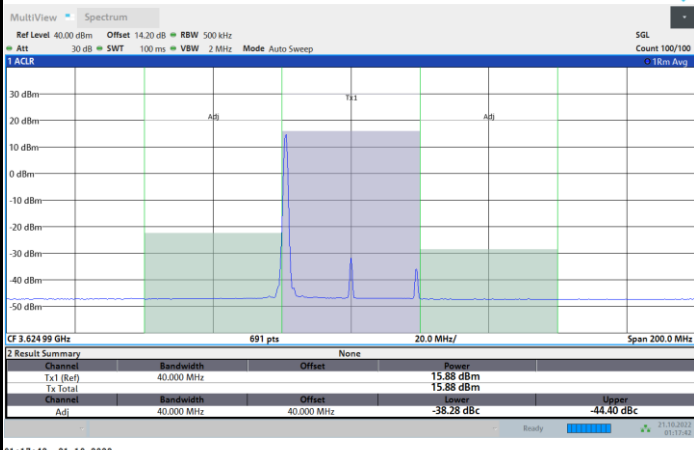

FR1 N77 / 40MHz / CP OFDM / 64QAM

Middle Channel

1RB0

1RBmax