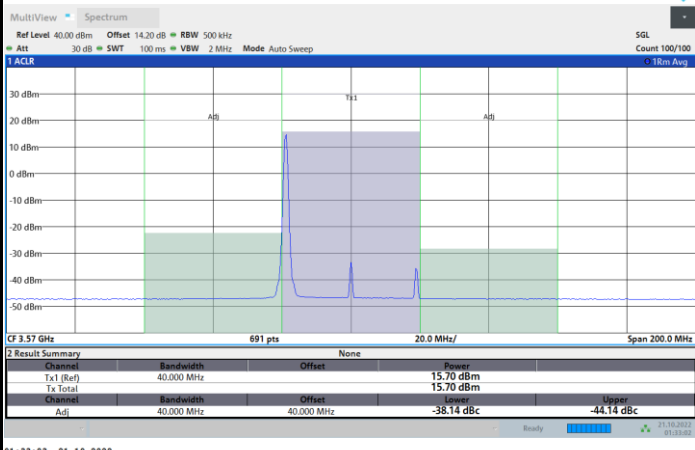

Highest Channel

1RB0

1RBmax

Full RB

FR1 N77 / 40MHz / CP OFDM / 16QAM

Lowest Channel

1RB0

1RBmax