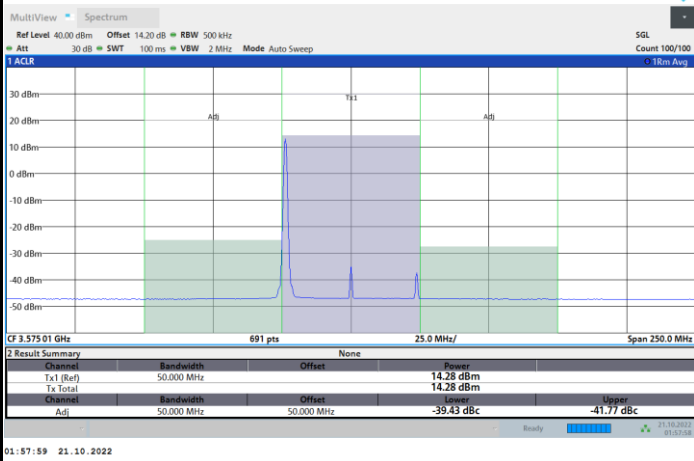

FR1 N77 / 50MHz / CP OFDM / 64QAM

Lowest Channel

1RB0

1RBmax