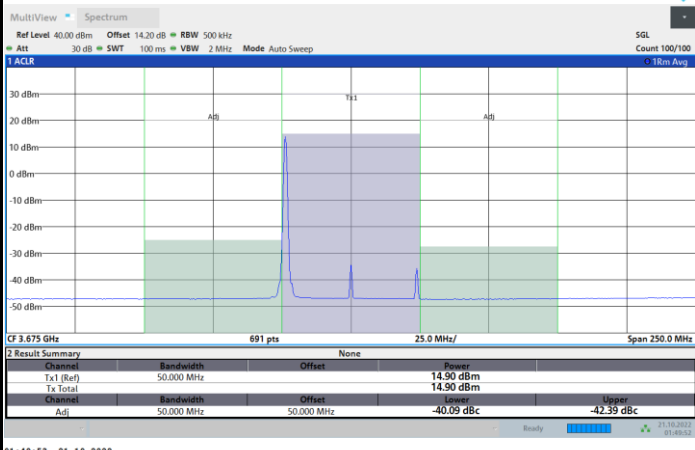

FR1 N77 / 50MHz / CP OFDM / 16QAM

Highest Channel

1RB0

1RBmax