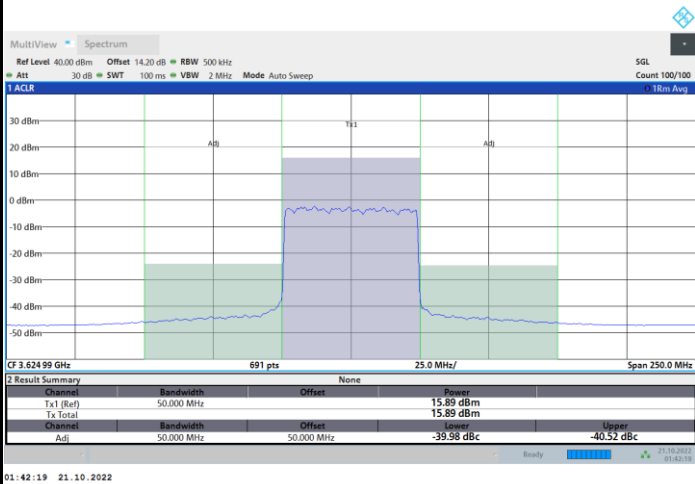

Full RB

FR1 N77 / 50MHz / CP OFDM / QPSK

Middle Channel

1RB0

1RBmax

Full RB

FR1 N77 / 50MHz / CP OFDM / QPSK

Highest Channel

1RB0

1RBmax

01:50:23 21.10.2022

01:46:54 21.10.2022

Full RB

01:51:10 21.10.2022

FR1 N77 / 50MHz / CP OFDM / 16QAM

Lowest Channel