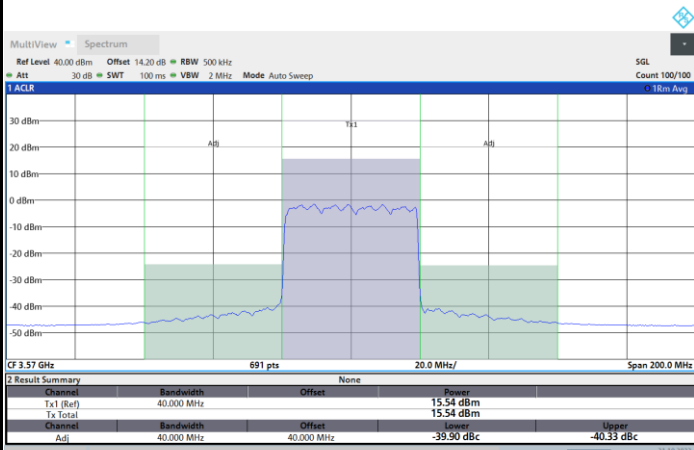

1RB0

1RBmax

Full RB

FR1 N77 / 40MHz / CP OFDM / 64QAM

Lowest Channel

1RB0

1RBmax

Full RB