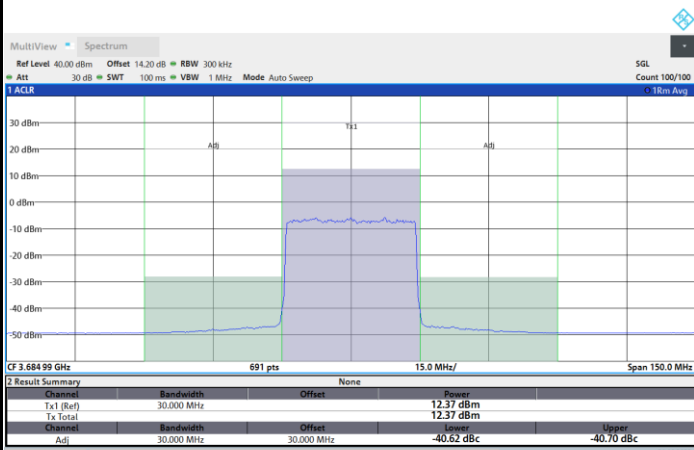

FR1 N77 / 30MHz / CP OFDM / 256QAM

Highest Channel

1RB0

1RBmax

Full RB

FR1 N77 / 40MHz / CP OFDM / QPSK

Lowest Channel

1RB0