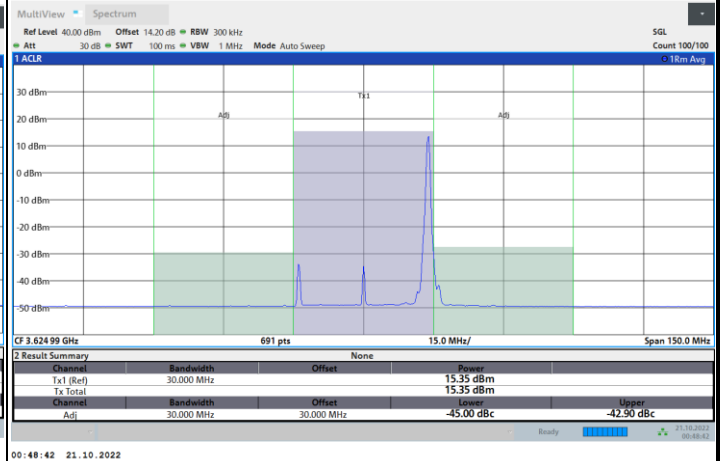

FR1 N77 / 30MHz / CP OFDM / 16QAM

Middle Channel

1RB0

1RBmax