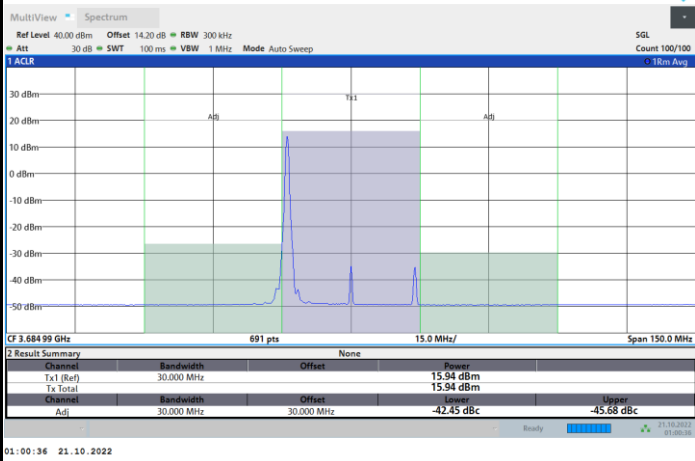

1RBmax

Full RB

FR1 N77 / 30MHz / CP OFDM / 16QAM

Highest Channel

1RB0

1RBmax

Full RB

FR1 N77 / 30MHz / CP OFDM / 64QAM