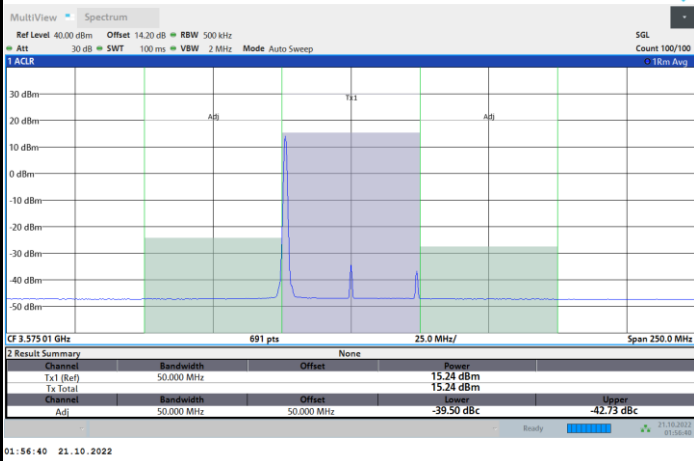

FR1 N77 / 50MHz / CP OFDM / 16QAM

Lowest Channel

1RB0

1RBmax