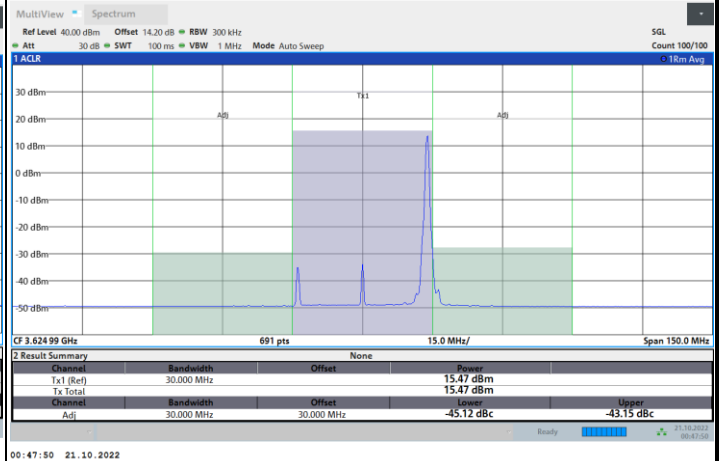

Lowest Channel

1RB0

1RBmax

Full RB

FR1 N77 / 30MHz / CP OFDM / 64QAM

Middle Channel

1RB0

1RBmax