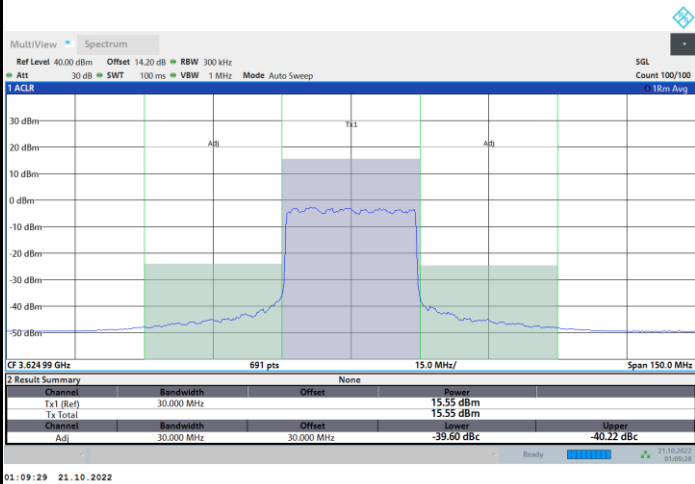

FR1 N77 / 30MHz / CP OFDM / 64QAM

Middle Channel

1RB0

1RBmax

Full RB