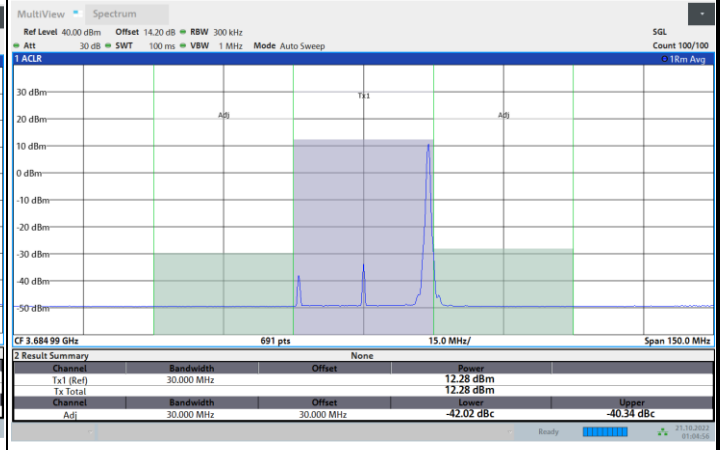

FR1 N77 / 30MHz / CP OFDM / 256QAM

Highest Channel

1RB0

1RBmax