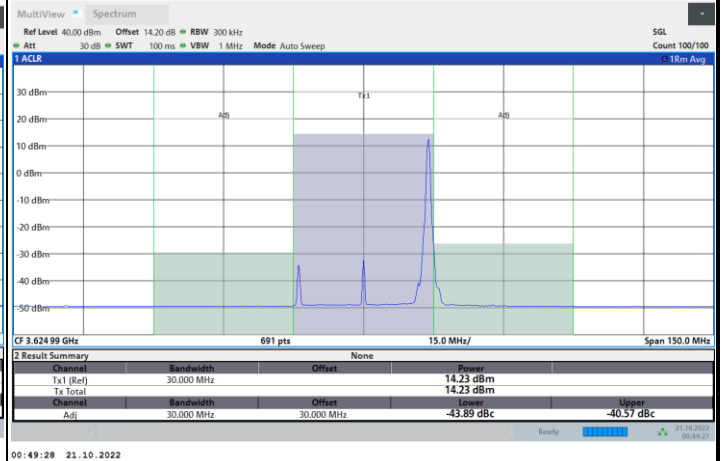

FR1 N77 / 30MHz / CP OFDM / QPSK

Middle Channel

1RB0

1RBmax