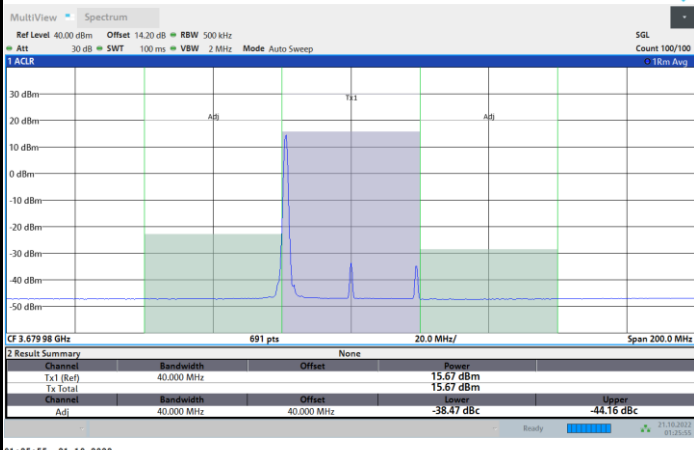

FR1 N77 / 40MHz / CP OFDM / 16QAM

Highest Channel

1RB0

1RBmax