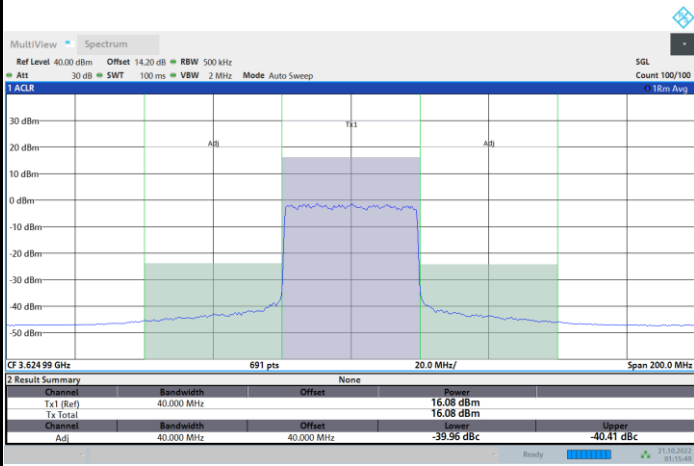

Full RB

FR1 N77 / 40MHz / CP OFDM / 16QAM

Middle Channel

1RB0

1RBmax

Full RB

FR1 N77 / 40MHz / CP OFDM / 16QAM

Highest Channel