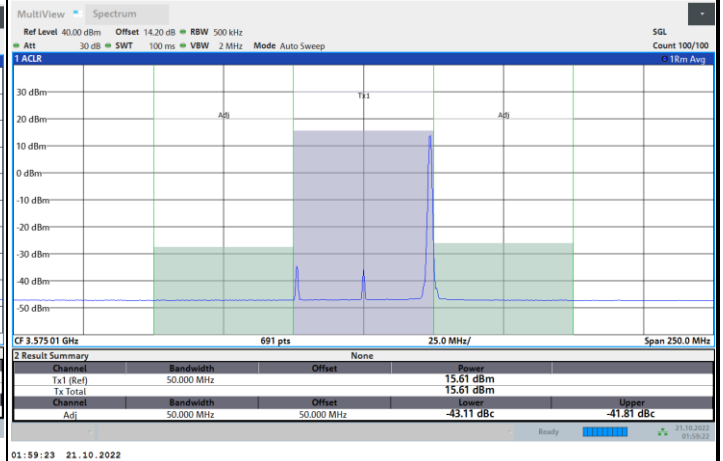

FR1 N77 / 50MHz / CP OFDM / 64QAM

Lowest Channel

1RB0

1RBmax