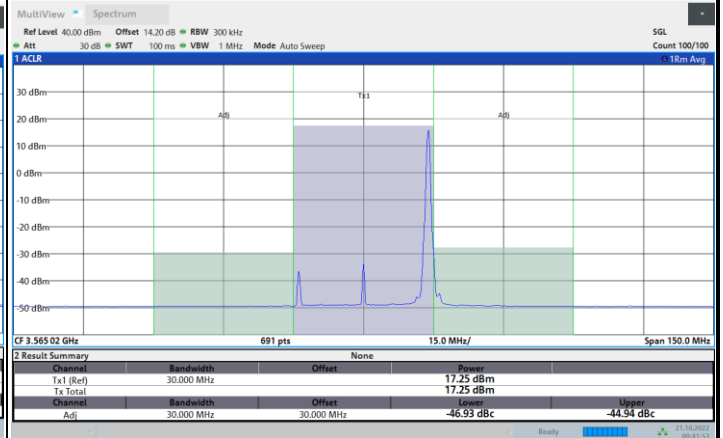

FR1 N77 / 30MHz / CP OFDM / 64QAM

Lowest Channel

1RB0

1RBmax