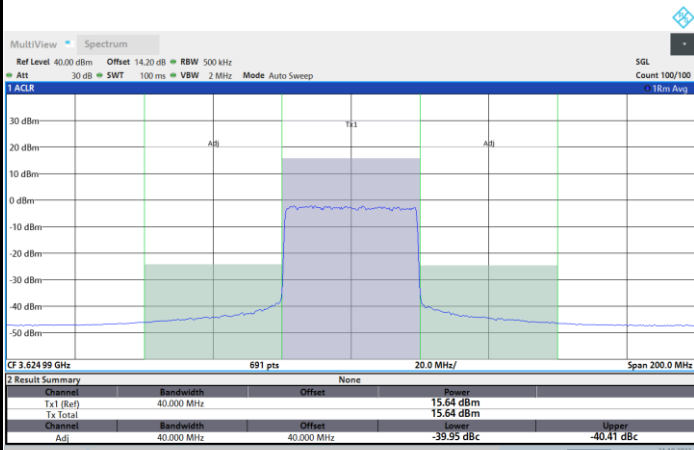

FR1 N77 / 40MHz / CP OFDM / 64QAM

Middle Channel

1RB0

1RBmax

Full RB

FR1 N77 / 40MHz / CP OFDM / 64QAM

Highest Channel

1RB0