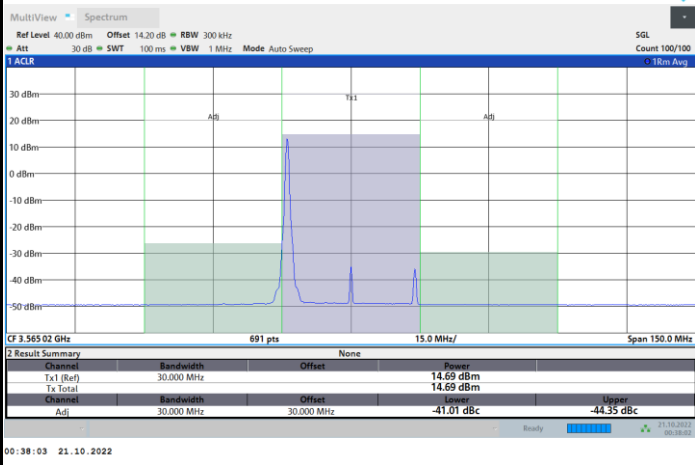

FR1 N77 / 30MHz / CP OFDM / 16QAM

Lowest Channel

1RB0

1RBmax