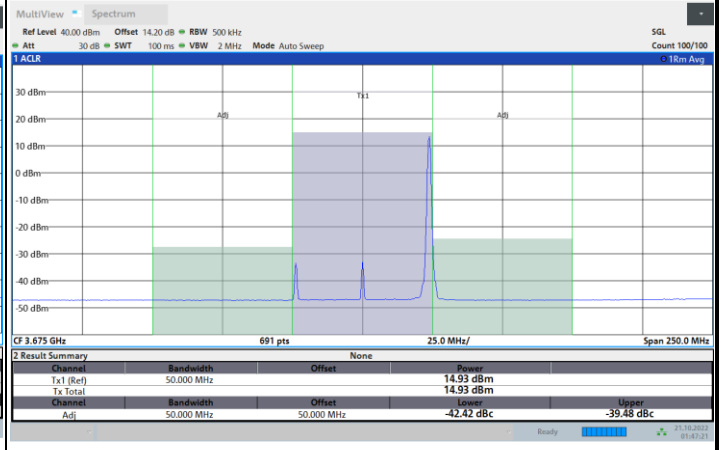

FR1 N77 / 50MHz / CP OFDM / 16QAM

Highest Channel

1RB0

1RBmax