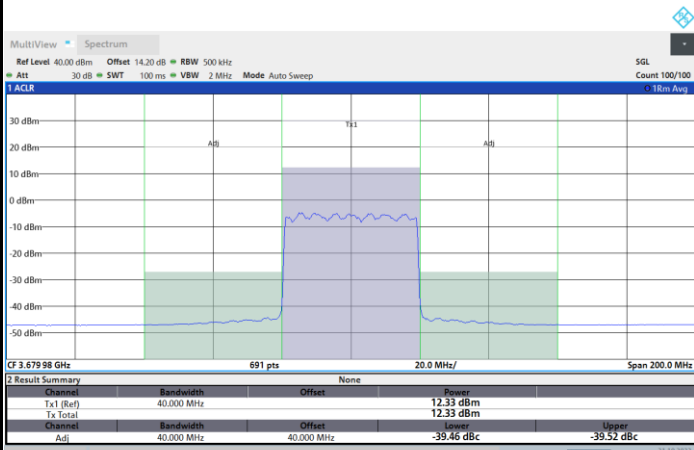

Highest Channel

1RB0

1RBmax

Full RB

FR1 N77 / 50MHz / CP OFDM / QPSK

Lowest Channel

1RB0

1RBmax