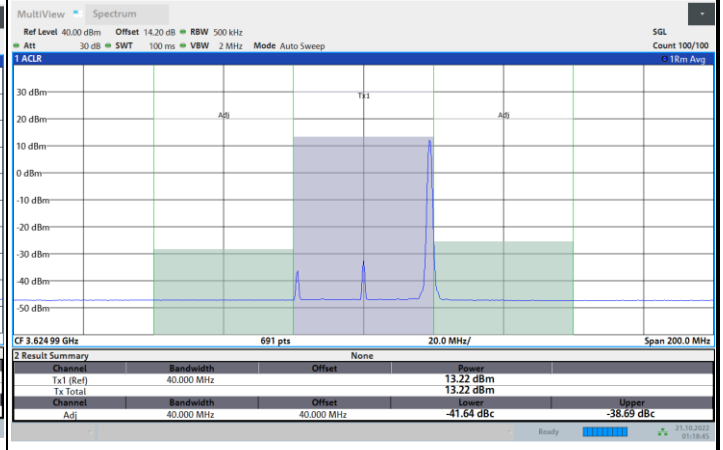

FR1 N77 / 40MHz / CP OFDM / 256QAM

Middle Channel

1RB0

1RBmax