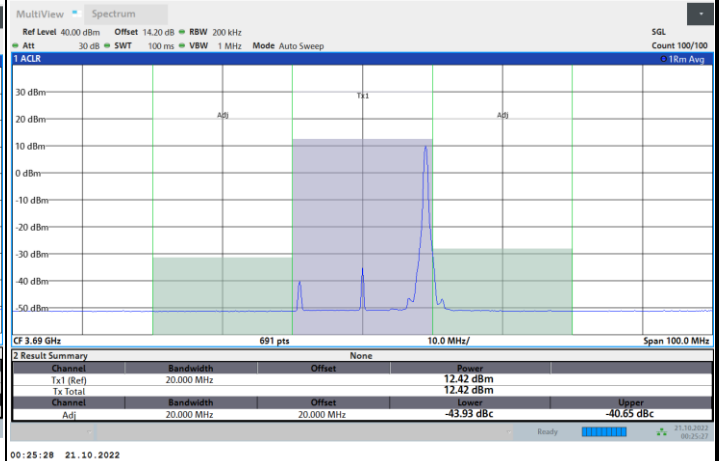

Middle Channel

1RB0

1RBmax

Full RB

FR1 N77 / 20MHz / CP OFDM / 256QAM

Highest Channel

1RB0

1RBmax