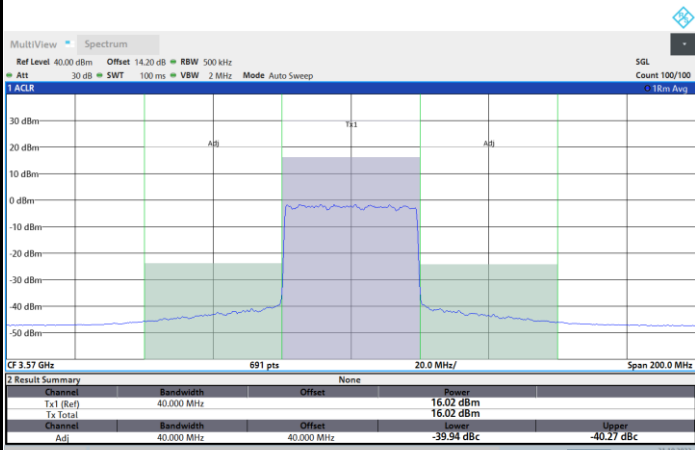

FR1 N77 / 40MHz / CP OFDM / 16QAM

Lowest Channel

1RB0

1RBmax

Full RB