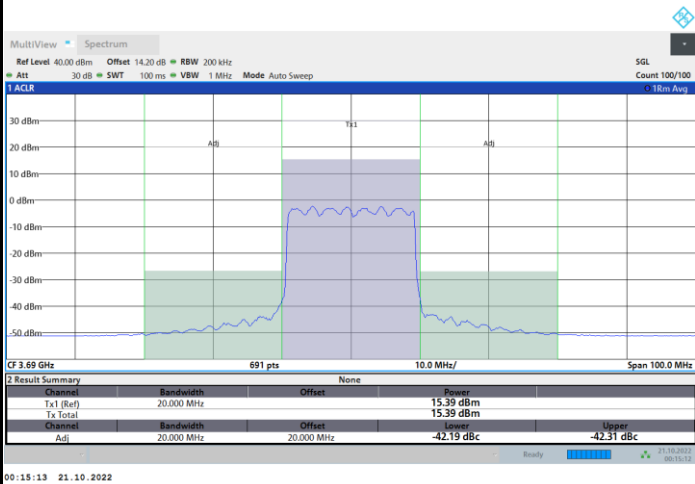

FR1 N77 / 20MHz / CP OFDM / 64QAM

Highest Channel

1RB0

1RBmax

Full RB