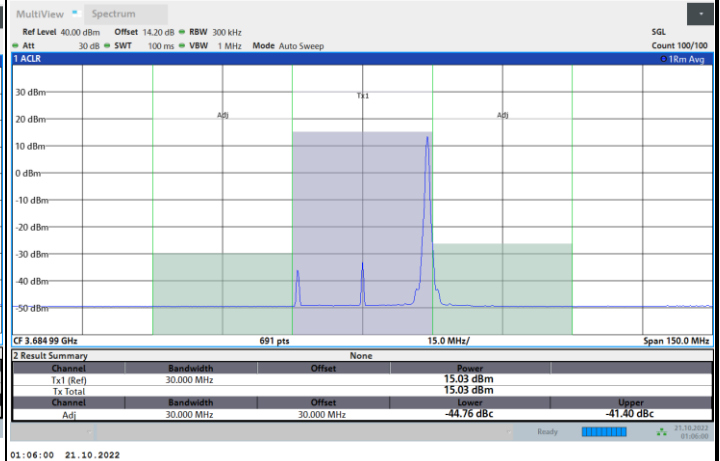

1RBmax

Full RB

FR1 N77 / 30MHz / CP OFDM / 16QAM

Highest Channel

1RB0

1RBmax

Full RB

FR1 N77 / 30MHz / CP OFDM / 64QAM