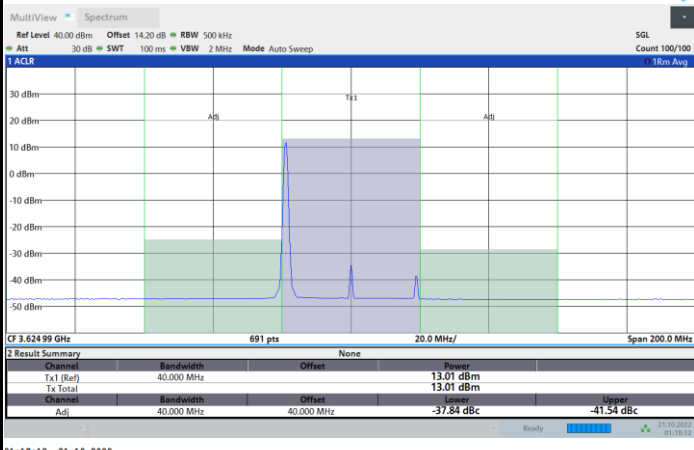

FR1 N77 / 40MHz / CP OFDM / 256QAM

Middle Channel

1RB0

1RBmax