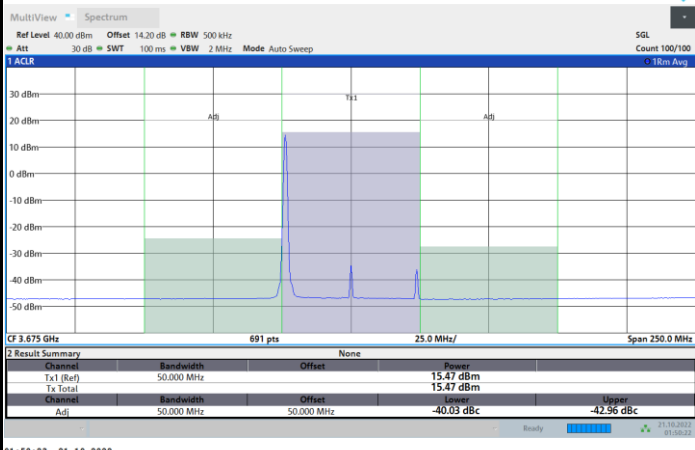

Full RB

FR1 N77 / 50MHz / CP OFDM / QPSK

Middle Channel

1RB0

1RBmax

Full RB

FR1 N77 / 50MHz / CP OFDM / QPSK

Highest Channel

1RB0

1RBmax

01:50:23 21.10.2022

01:46:54 21.10.2022

Full RB

01:51:10 21.10.2022

FR1 N77 / 50MHz / CP OFDM / 16QAM

Lowest Channel