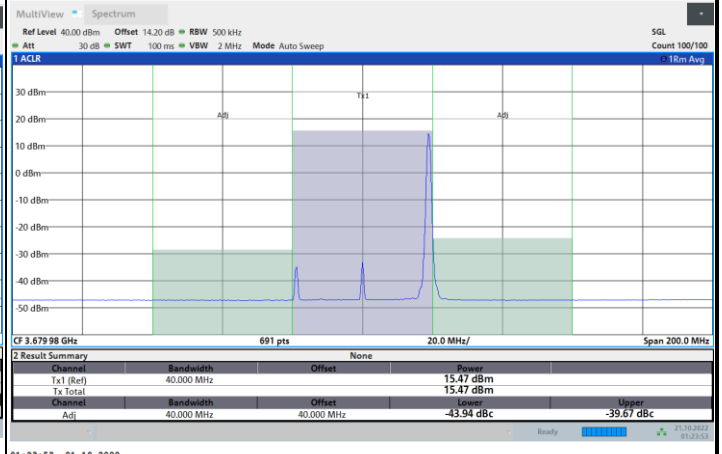

FR1 N77 / 40MHz / CP OFDM / 64QAM

Highest Channel

1RB0

1RBmax