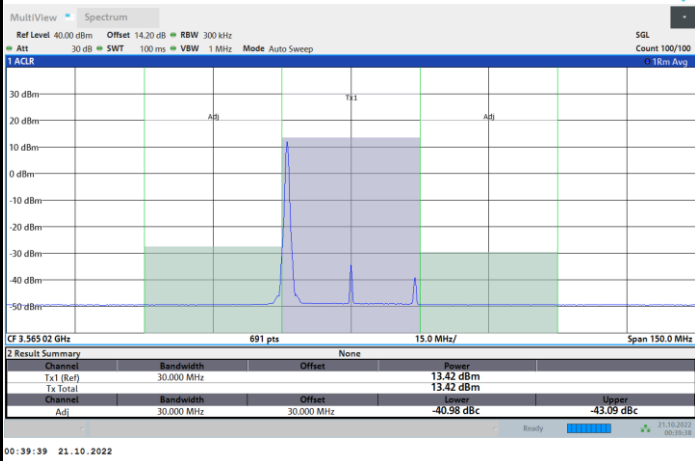

FR1 N77 / 30MHz / CP OFDM / 256QAM

Lowest Channel

1RB0

1RBmax