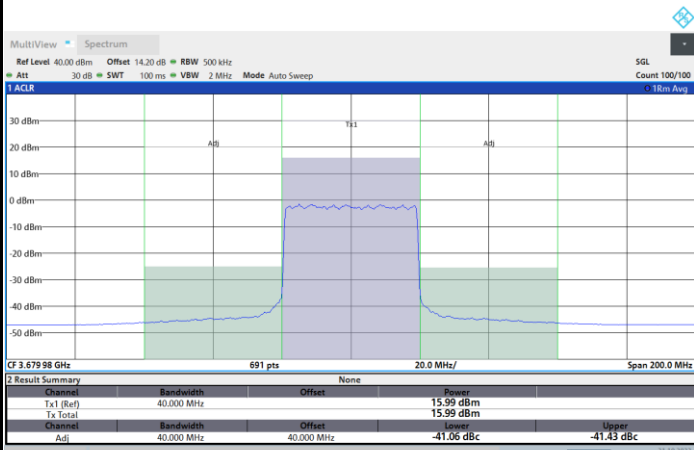

Highest Channel

1RB0

1RBmax

Full RB

FR1 N77 / 40MHz / CP OFDM / 16QAM

Lowest Channel

1RB0

1RBmax