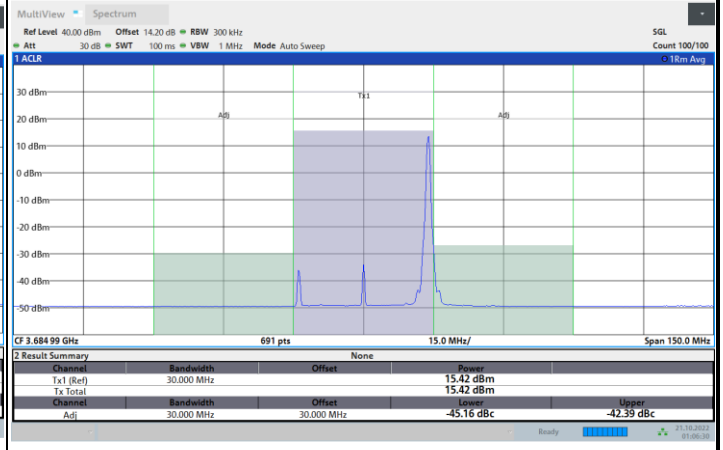

1RB0

1RBmax

Full RB

FR1 N77 / 30MHz / CP OFDM / QPSK

Highest Channel

1RB0

1RBmax

Full RB