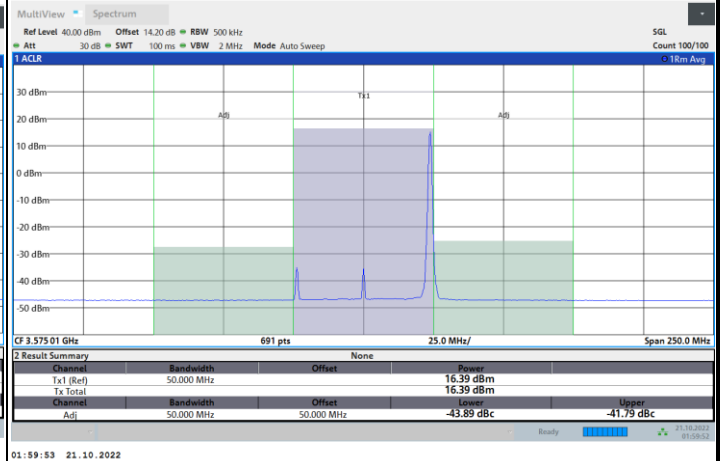

FR1 N77 / 50MHz / CP OFDM / 16QAM

Lowest Channel

1RB0

1RBmax