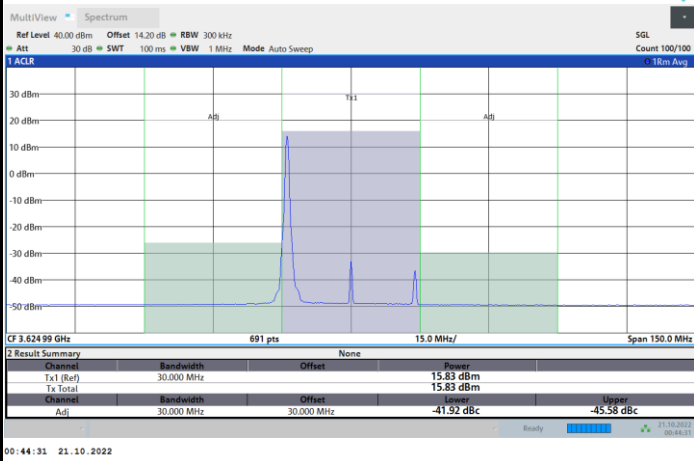

FR1 N77 / 30MHz / CP OFDM / QPSK

Middle Channel

1RB0

1RBmax