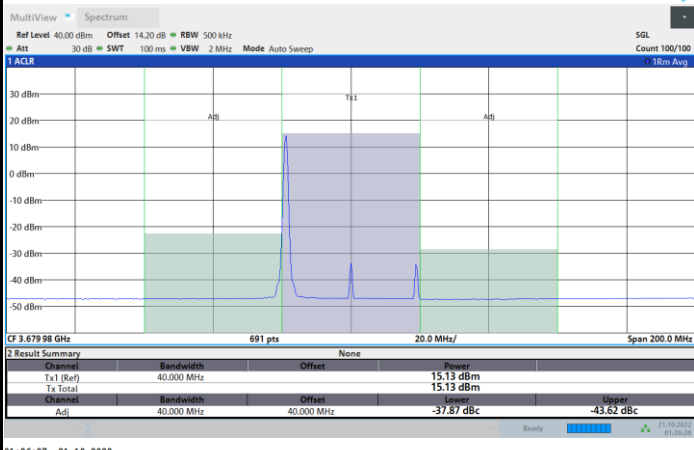

Highest Channel

1RB0

1RBmax

Full RB

FR1 N77 / 40MHz / CP OFDM / 16QAM

Lowest Channel

1RB0

1RBmax