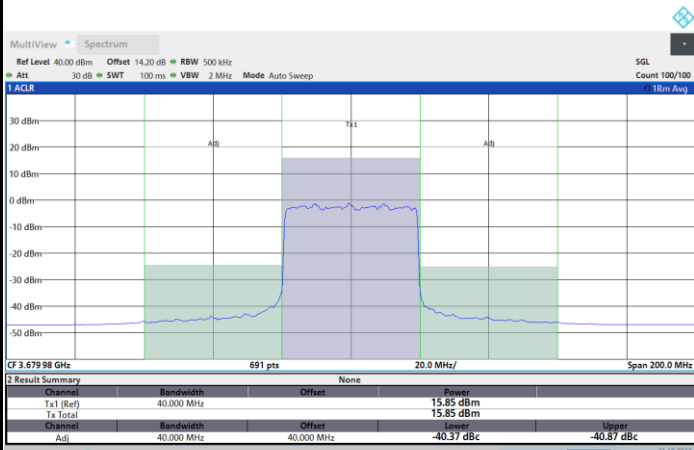

FR1 N77 / 40MHz / CP OFDM / 16QAM

Highest Channel

1RB0

1RBmax

Full RB