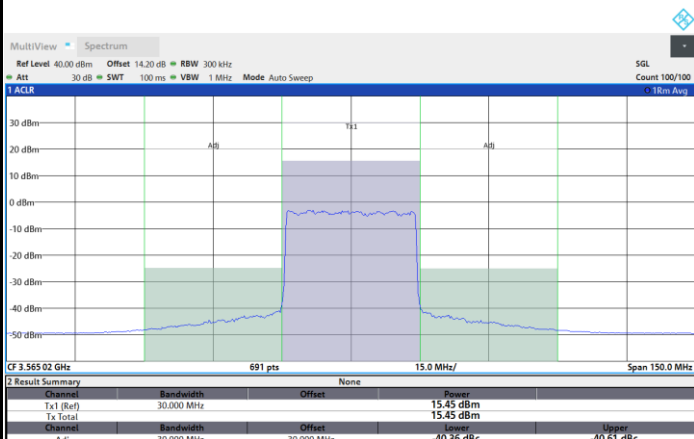

FR1 N77 / 30MHz / CP OFDM / 64QAM

Lowest Channel

1RB0

1RBmax

Full RB