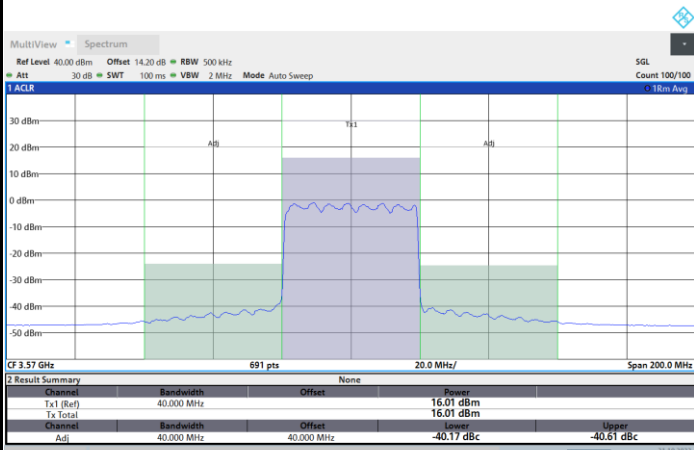

FR1 N77 / 40MHz / CP OFDM / QPSK

Lowest Channel

1RB0

1RBmax

Full RB