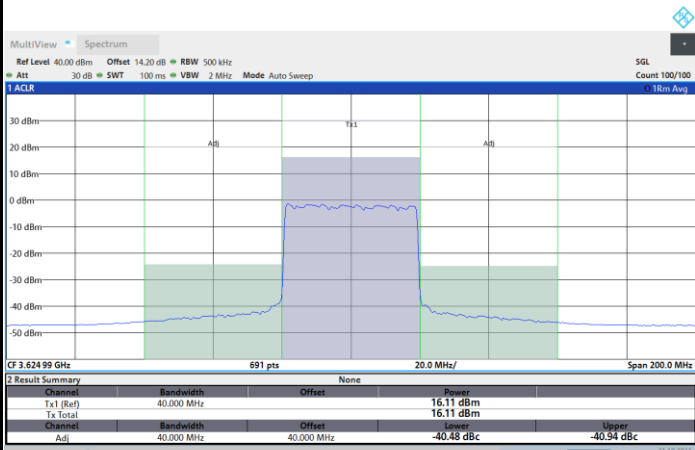

FR1 N77 / 40MHz / CP OFDM / QPSK

Middle Channel

1RB0

1RBmax

Full RB