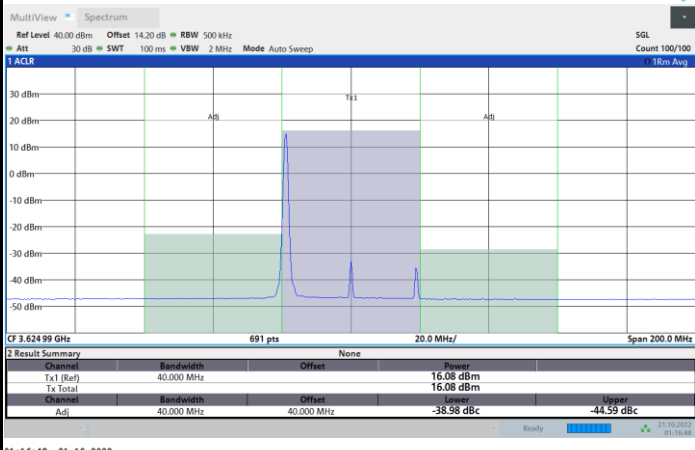

FR1 N77 / 40MHz / CP OFDM / QPSK

Middle Channel

1RB0

1RBmax