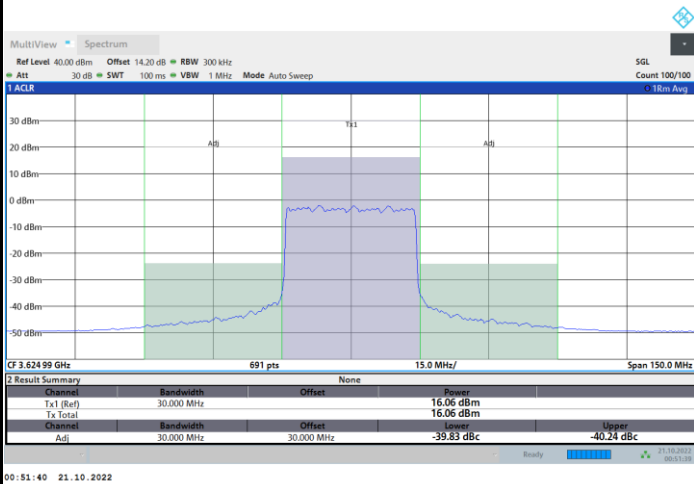

FR1 N77 / 30MHz / CP OFDM / QPSK

Middle Channel

1RB0

1RBmax

Full RB