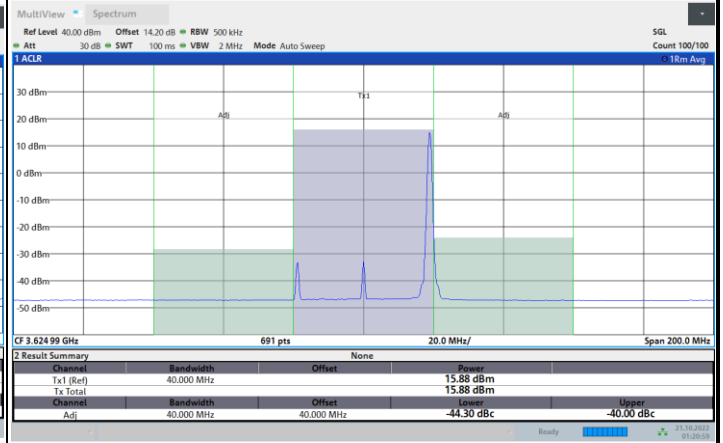

Full RB

FR1 N77 / 40MHz / CP OFDM / 16QAM

Middle Channel

1RB0

1RBmax

Full RB

FR1 N77 / 40MHz / CP OFDM / 16QAM

Highest Channel