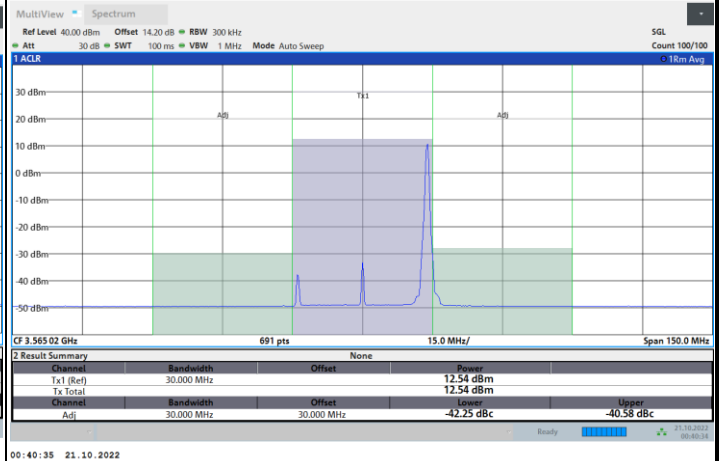

FR1 N77 / 30MHz / CP OFDM / 256QAM

Lowest Channel

1RB0

1RBmax