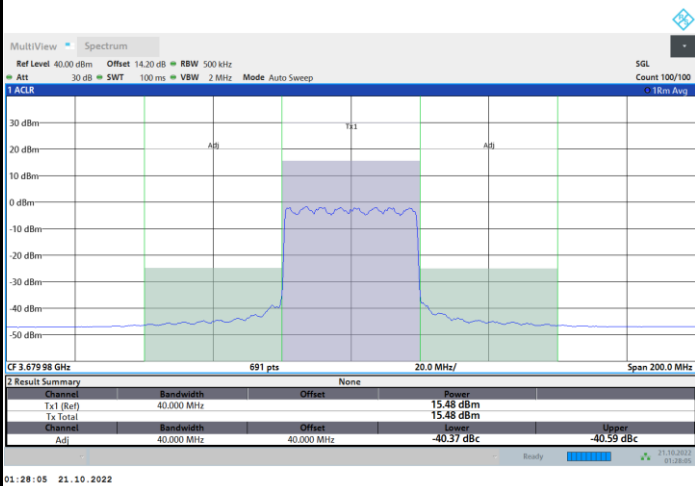

FR1 N77 / 40MHz / CP OFDM / 64QAM

Highest Channel

1RB0

1RBmax

Full RB