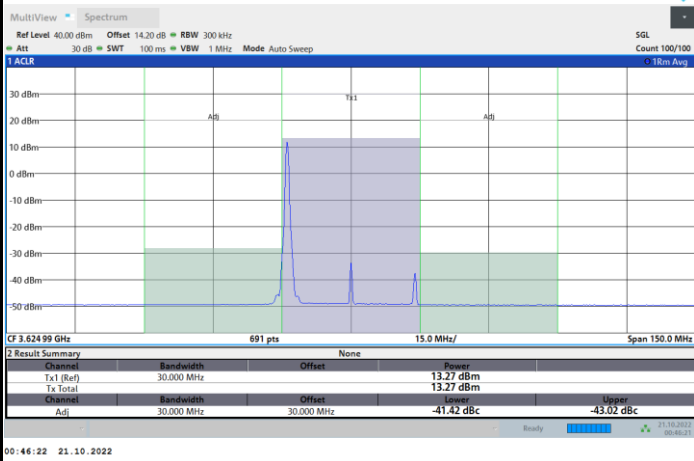

1RB0

1RBmax

Full RB

FR1 N77 / 30MHz / CP OFDM / 256QAM

Middle Channel

1RB0

1RBmax

Full RB