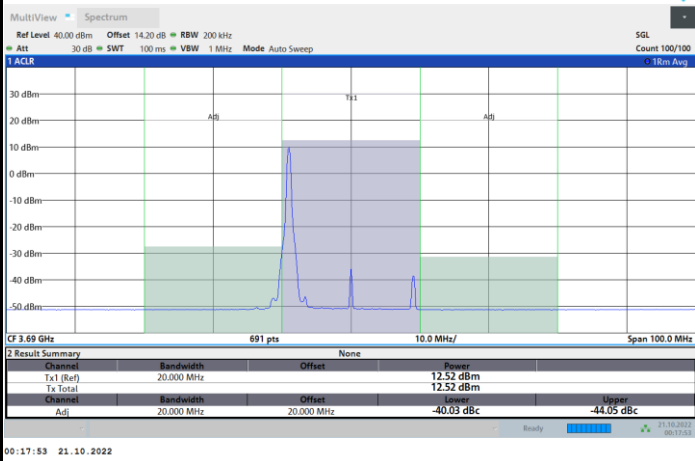

Middle Channel

1RB0

1RBmax

Full RB

FR1 N77 / 20MHz / CP OFDM / 256QAM

Highest Channel

1RB0

1RBmax