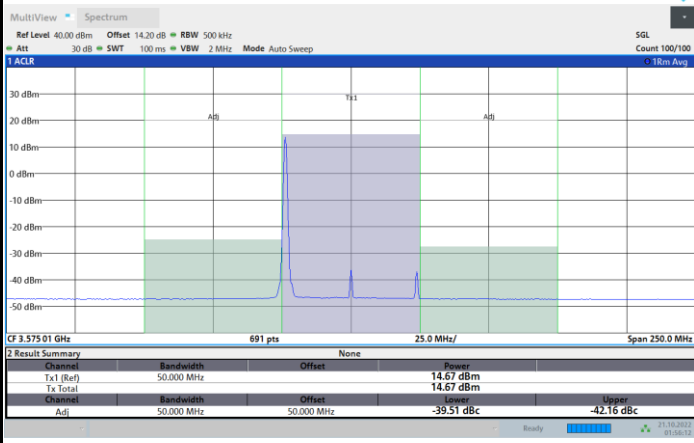

Highest Channel

1RB0

1RBmax

Full RB

FR1 N77 / 50MHz / CP OFDM / QPSK

Lowest Channel

1RB0

1RBmax