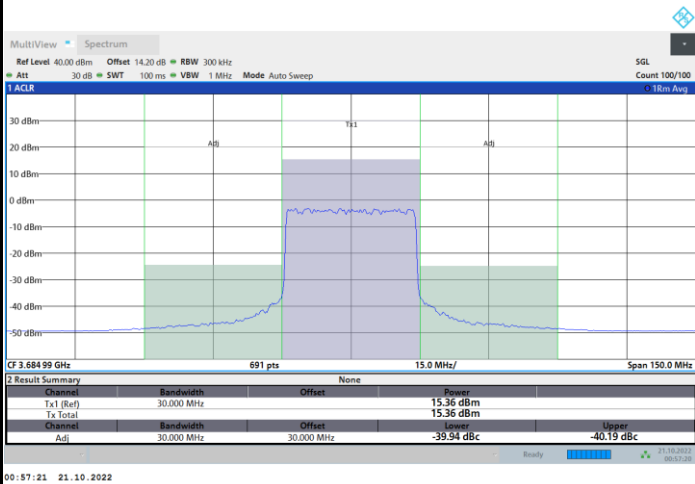

Full RB

FR1 N77 / 30MHz / CP OFDM / 64QAM

Highest Channel

1RB0

1RBmax

Full RB

FR1 N77 / 30MHz / CP OFDM / 256QAM

Lowest Channel