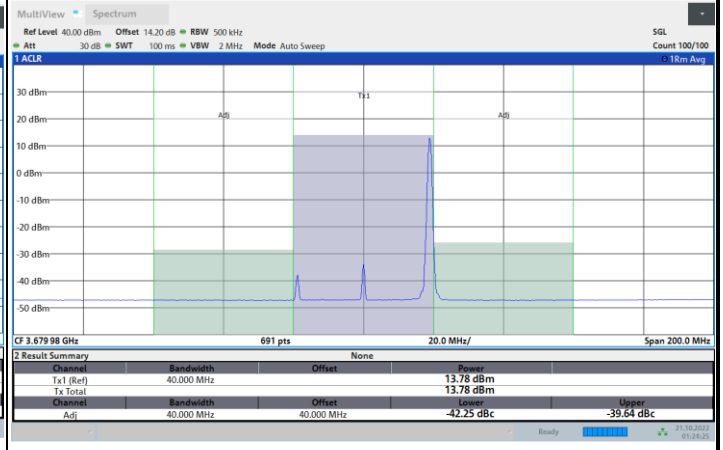

Highest Channel

1RB0

1RBmax

Full RB

FR1 N77 / 50MHz / CP OFDM / QPSK

Lowest Channel

1RB0

1RBmax