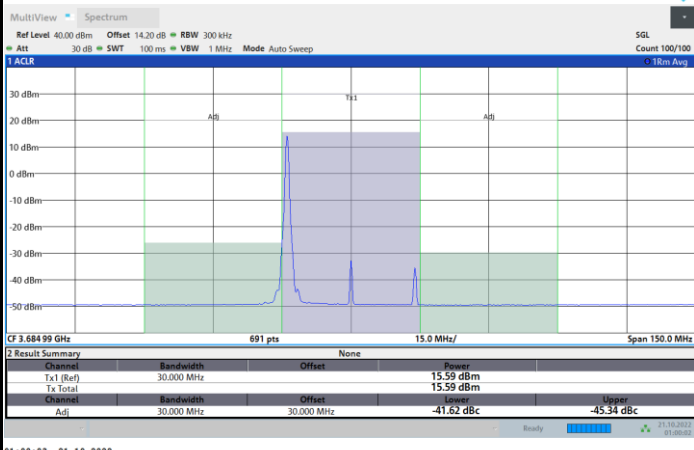

1RB0

1RBmax

Full RB

FR1 N77 / 30MHz / CP OFDM / QPSK

Highest Channel

1RB0

1RBmax

Full RB