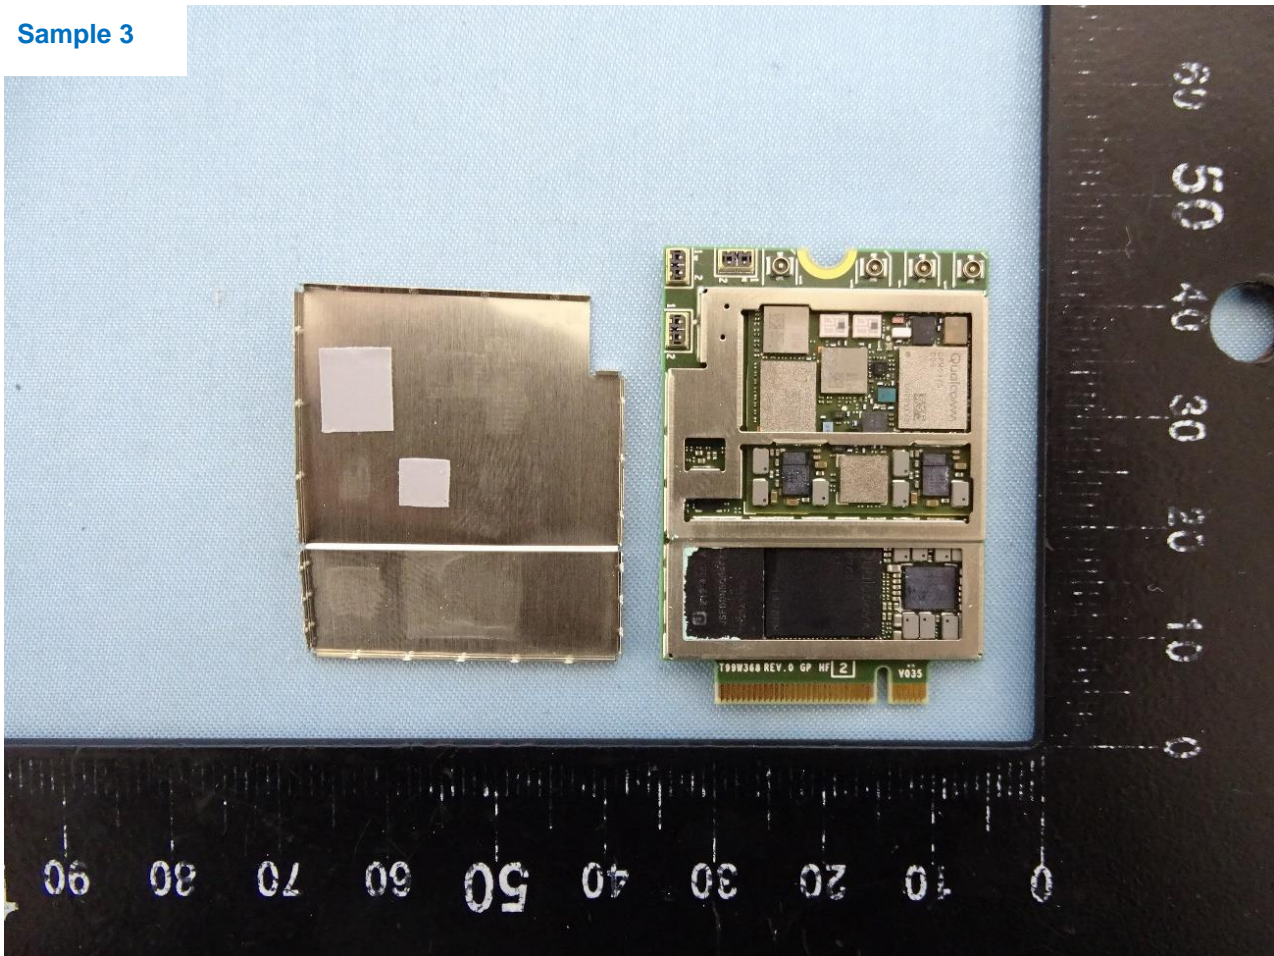

2. Internal Photograph of the EUT

5G WWAN Module (Brand Name: Foxconn / Model Name: T99W373M)

Sample 1

Sample 2

Sample 3

3. Photograph of the Fixture

Fixture (Brand Name: Foxconn / Model Name: 95.2580T00)

Fixture

GTT Antenna

SMA Antenna

Whayu Antenna 1

Whayu Antenna 2

Whayu Antenna 3

Whayu Antenna 4

Whayu Antenna 5

Whayu Antenna 6