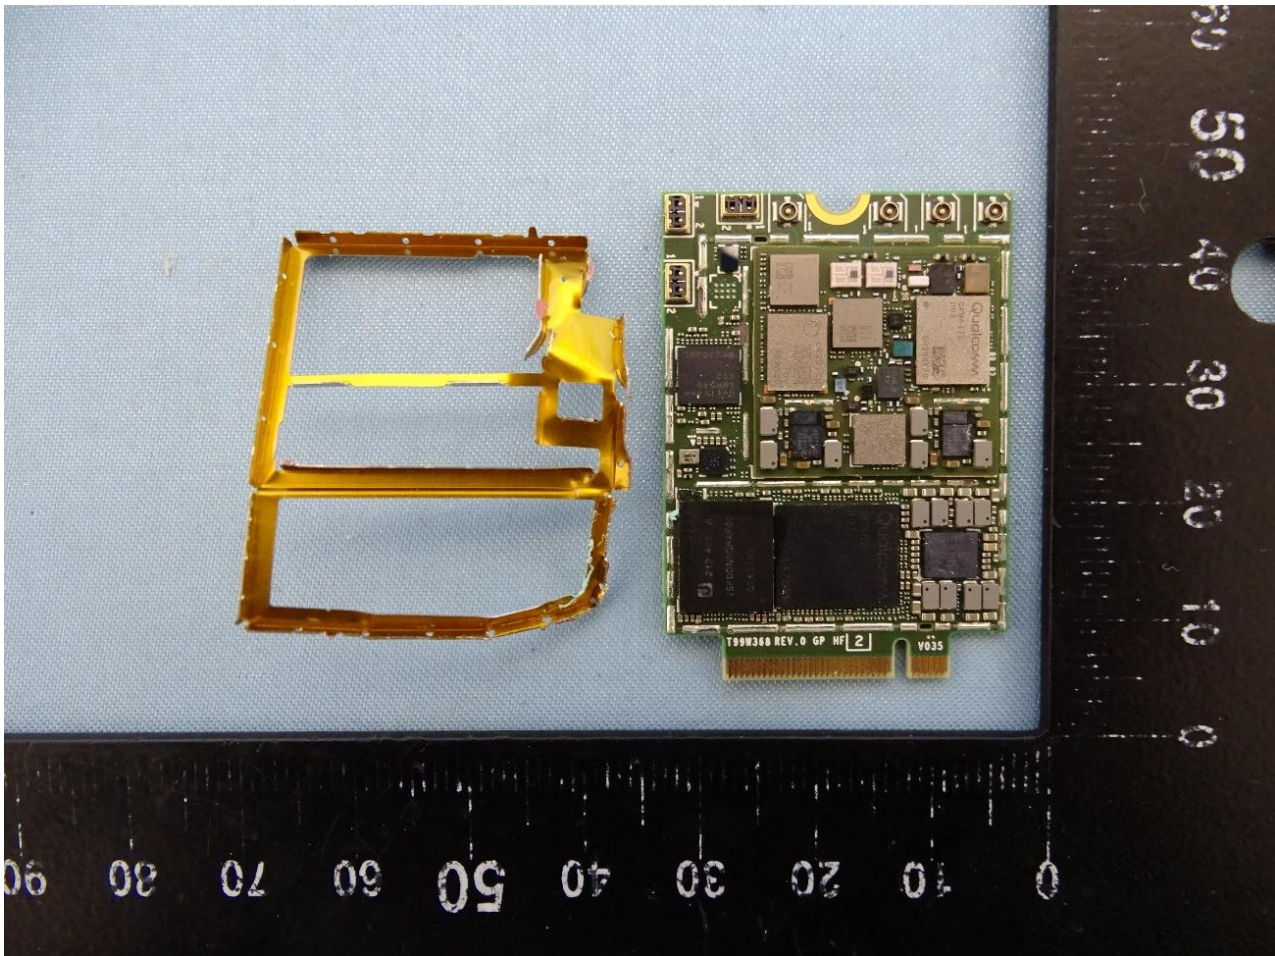

2. Internal Photograph of the EUT

5G WWAN Module (Brand Name: Foxconn / Model Name: T99W373M)

Sample 1

Sample 2

Sample 3

3. Photograph of the Fixture

Fixture (Brand Name: Foxconn / Model Name: 95.2580T00)

Fixture

GTT Antenna

SMA Antenna

Whayu Antenna 1

Whayu Antenna 2

Whayu Antenna 3

Whayu Antenna 4

Whayu Antenna 5

Whayu Antenna 6