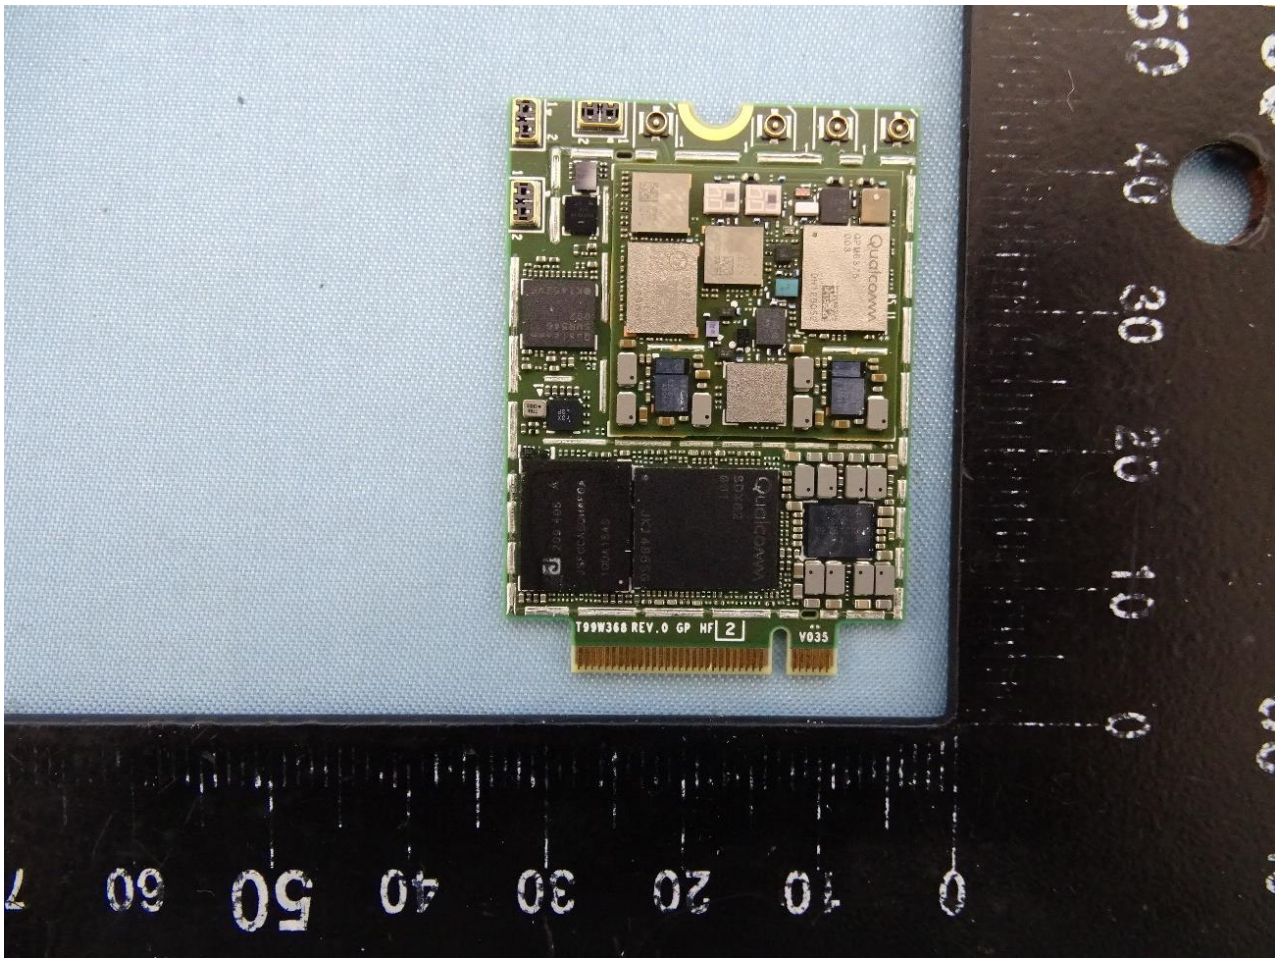

2. Internal Photograph of the EUT

5G WWAN Module (Brand Name: Foxconn / Model Name: T99W373M)

Sample 1

Sample 2

Sample 3

3. Photograph of the Fixture

Fixture (Brand Name: Foxconn / Model Name: 95.2580T00)

Fixture

GTT Antenna

SMA Antenna

Whayu Antenna 1

Whayu Antenna 2

Whayu Antenna 3

Whayu Antenna 4

Whayu Antenna 5

Whayu Antenna 6