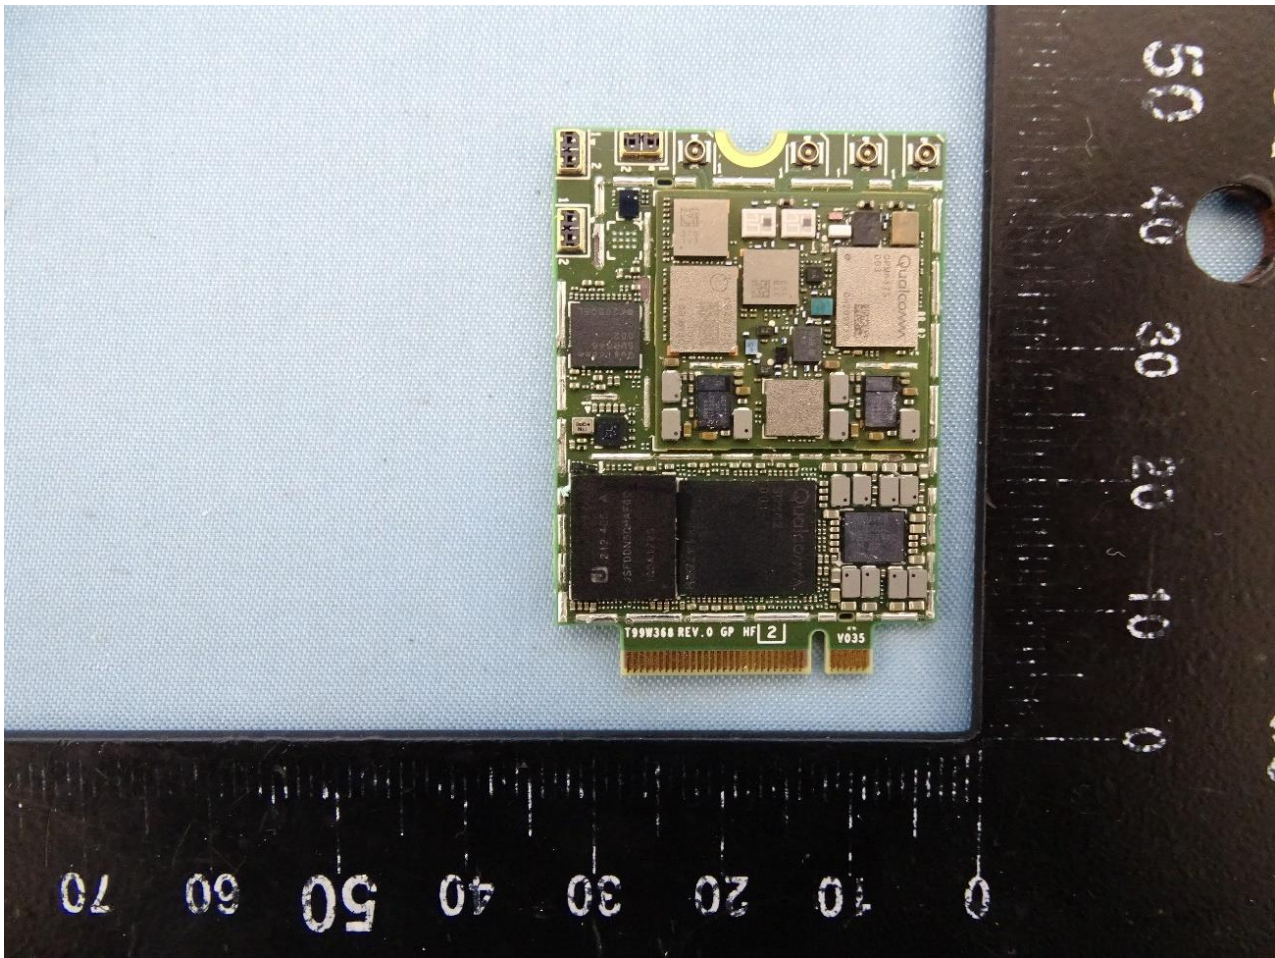

2. Internal Photograph of the EUT

5G WWAN Module (Brand Name: Foxconn / Model Name: T99W373M)

Sample 1

Sample 2

Sample 3

3. Photograph of the Fixture

Fixture (Brand Name: Foxconn / Model Name: 95.2580T00)

Fixture

GTT Antenna

SMA Antenna

Whayu Antenna 1

Whayu Antenna 2

Whayu Antenna 3

Whayu Antenna 4

Whayu Antenna 5

Whayu Antenna 6