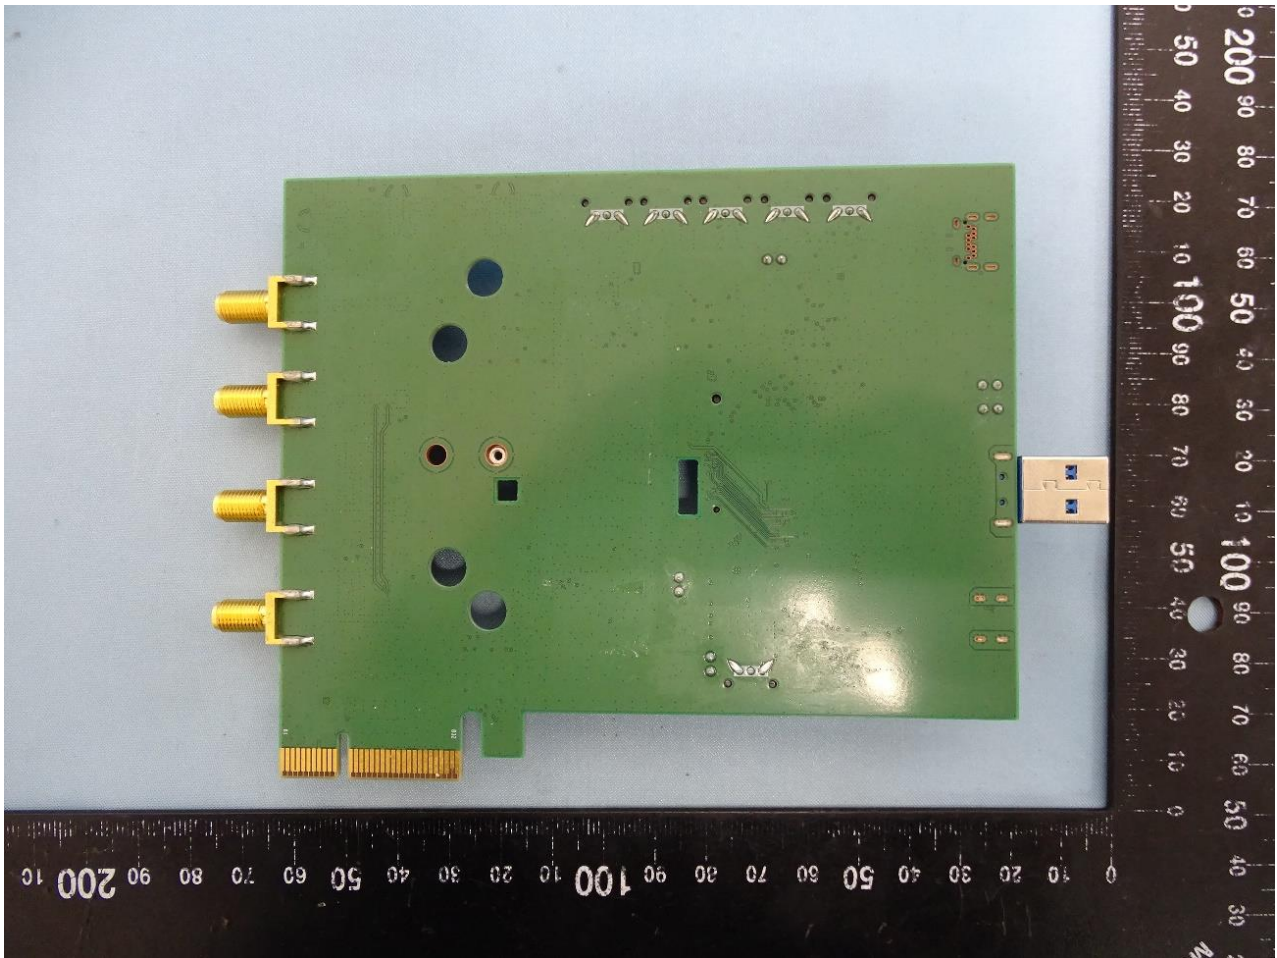

2. Internal Photograph of the EUT

5G WWAN Module (Brand Name: Foxconn / Model Name: T99W373M)

Sample 1

Sample 2

Sample 3

3. Photograph of the Fixture

Fixture (Brand Name: Foxconn / Model Name: 95.2580T00)

Fixture

GTT Antenna

SMA Antenna

Whayu Antenna 1

Whayu Antenna 2

Whayu Antenna 3

Whayu Antenna 4

Whayu Antenna 5

Whayu Antenna 6