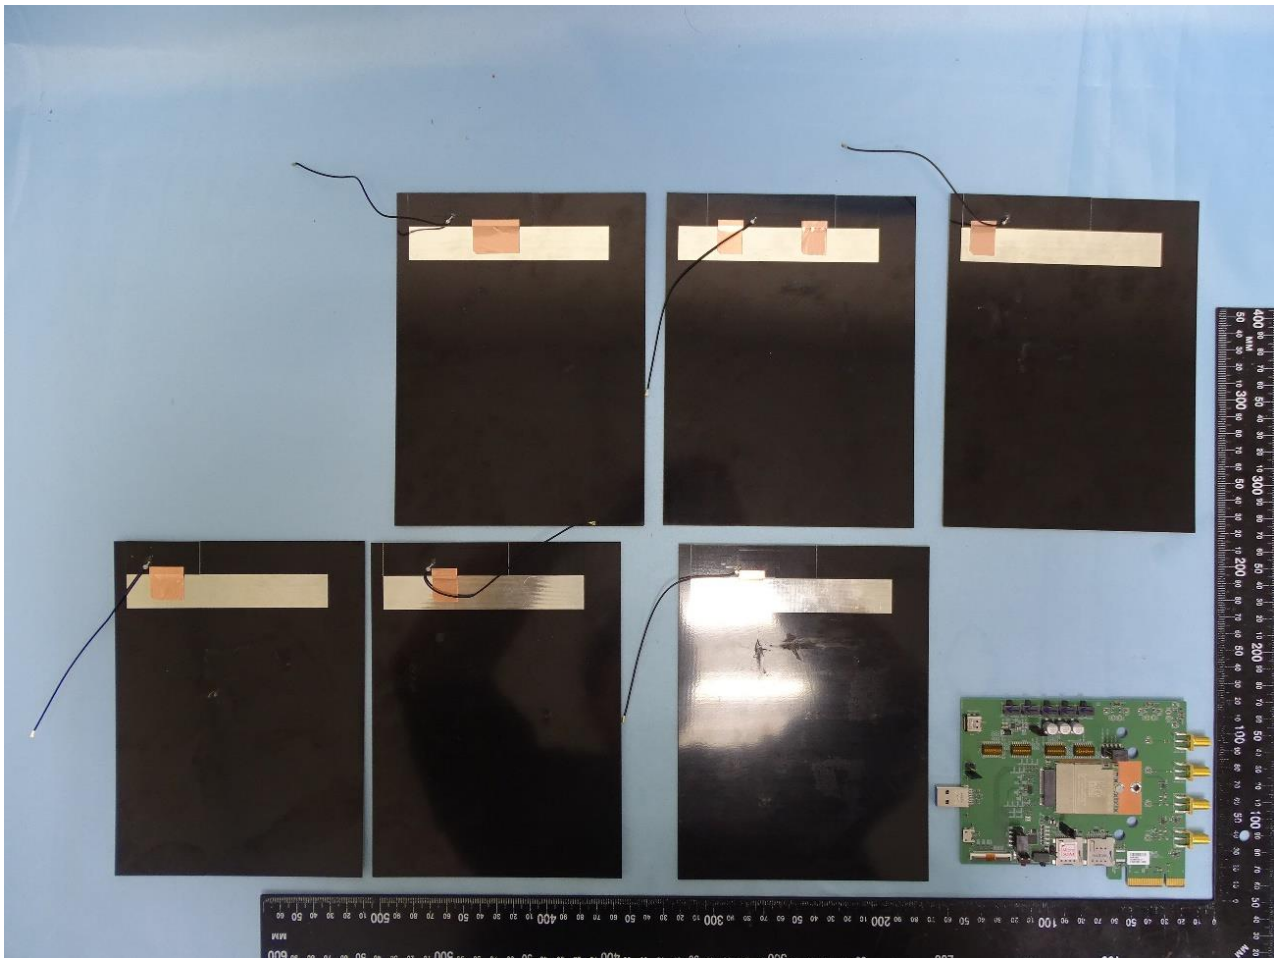

2. Internal Photograph of the EUT

5G WWAN Module (Brand Name: Foxconn / Model Name: T99W373M)

Sample 1

Sample 2

Sample 3

3. Photograph of the Fixture

Fixture (Brand Name: Foxconn / Model Name: 95.2580T00)

Fixture

GTT Antenna

SMA Antenna

Whayu Antenna 1

Whayu Antenna 2

Whayu Antenna 3

Whayu Antenna 4

Whayu Antenna 5

Whayu Antenna 6