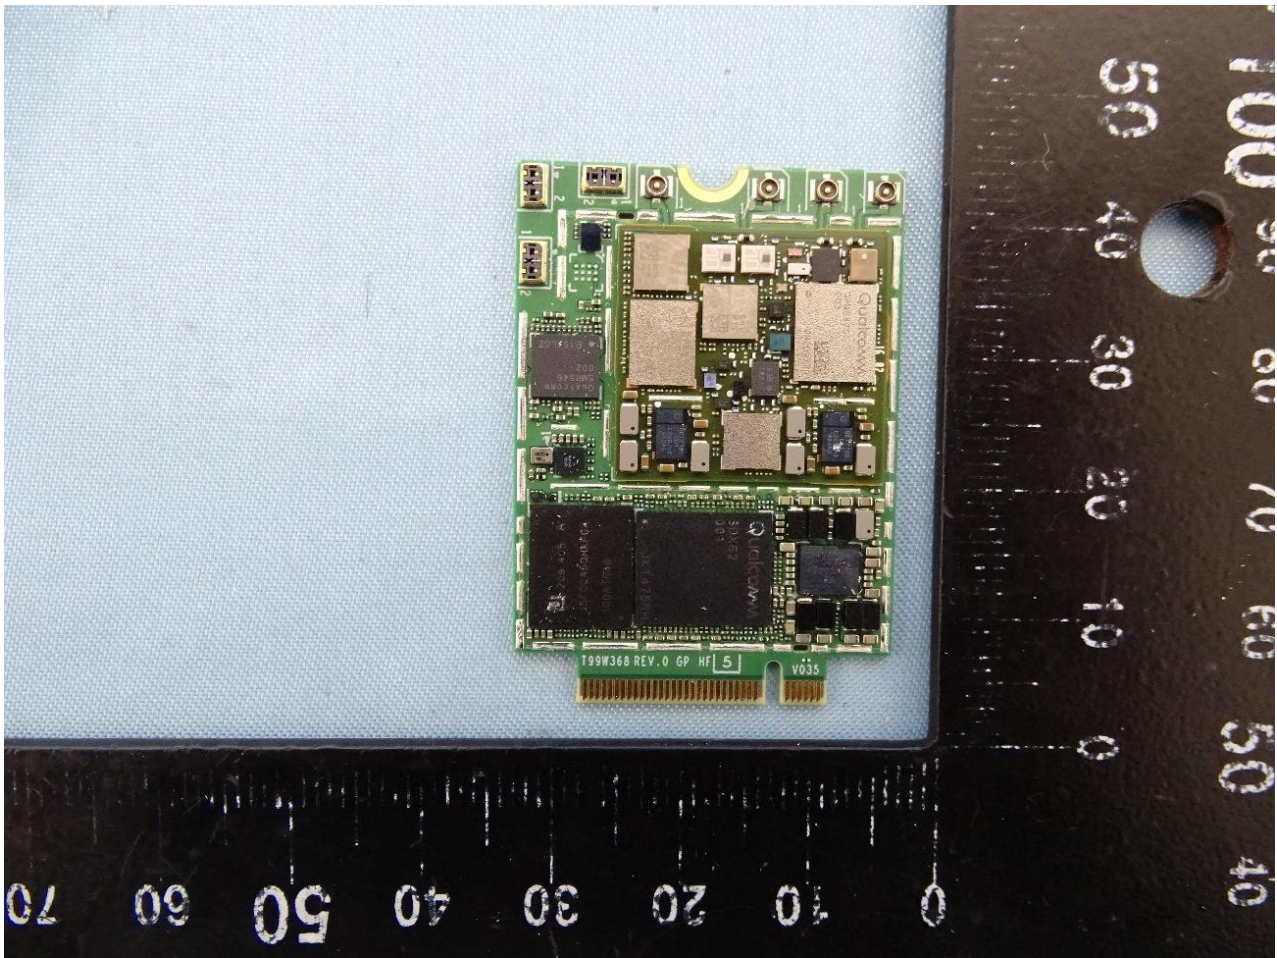

2. Internal Photograph of the EUT

5G WWAN Module (Brand Name: Foxconn / Model Name: T99W373M)

Sample 1

Sample 2

Sample 3

3. Photograph of the Fixture

Fixture (Brand Name: Foxconn / Model Name: 95.2580T00)

Fixture

GTT Antenna

SMA Antenna

Whayu Antenna 1

Whayu Antenna 2

Whayu Antenna 3

Whayu Antenna 4

Whayu Antenna 5

Whayu Antenna 6