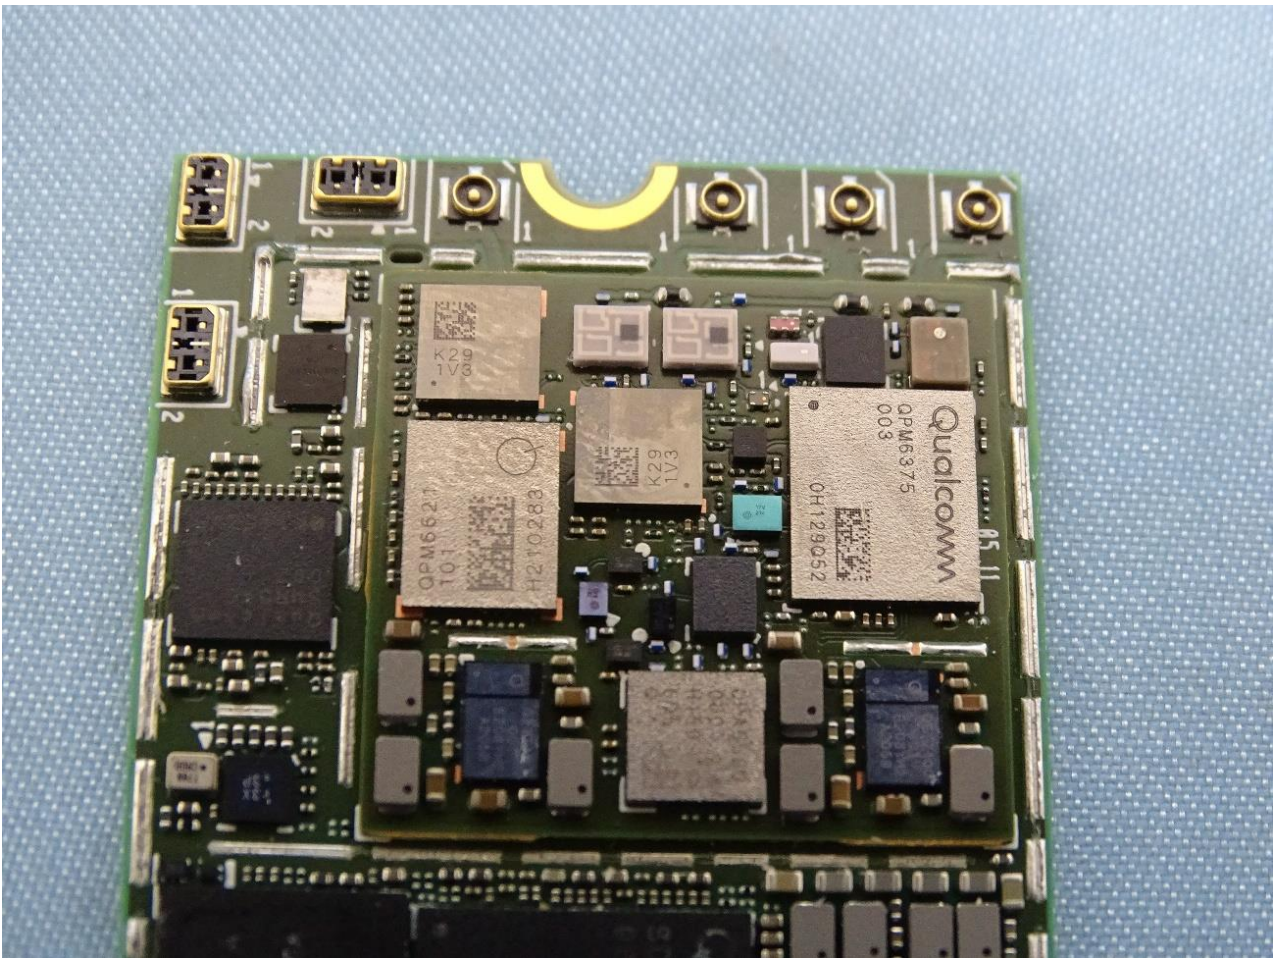

2. Internal Photograph of the EUT

5G WWAN Module (Brand Name: Foxconn / Model Name: T99W373M)

Sample 1

Sample 2

Sample 3

3. Photograph of the Fixture

Fixture (Brand Name: Foxconn / Model Name: 95.2580T00)

Fixture

GTT Antenna

SMA Antenna

Whayu Antenna 1

Whayu Antenna 2

Whayu Antenna 3

Whayu Antenna 4

Whayu Antenna 5

Whayu Antenna 6