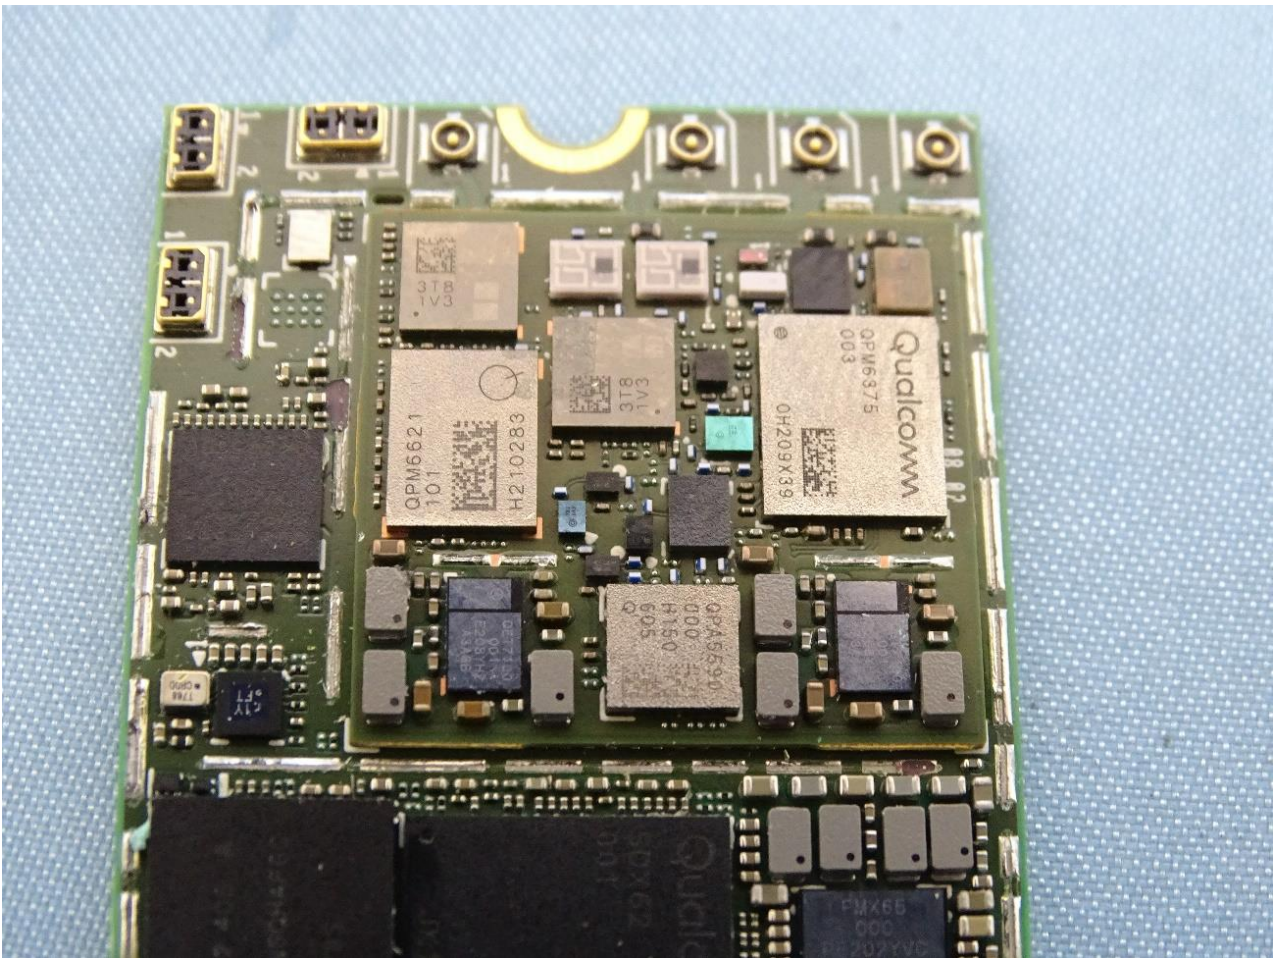

2. Internal Photograph of the EUT

5G WWAN Module (Brand Name: Foxconn / Model Name: T99W373M)

Sample 1

Sample 2

Sample 3

3. Photograph of the Fixture

Fixture (Brand Name: Foxconn / Model Name: 95.2580T00)

Fixture

GTT Antenna

SMA Antenna

Whayu Antenna 1

Whayu Antenna 2

Whayu Antenna 3

Whayu Antenna 4

Whayu Antenna 5

Whayu Antenna 6