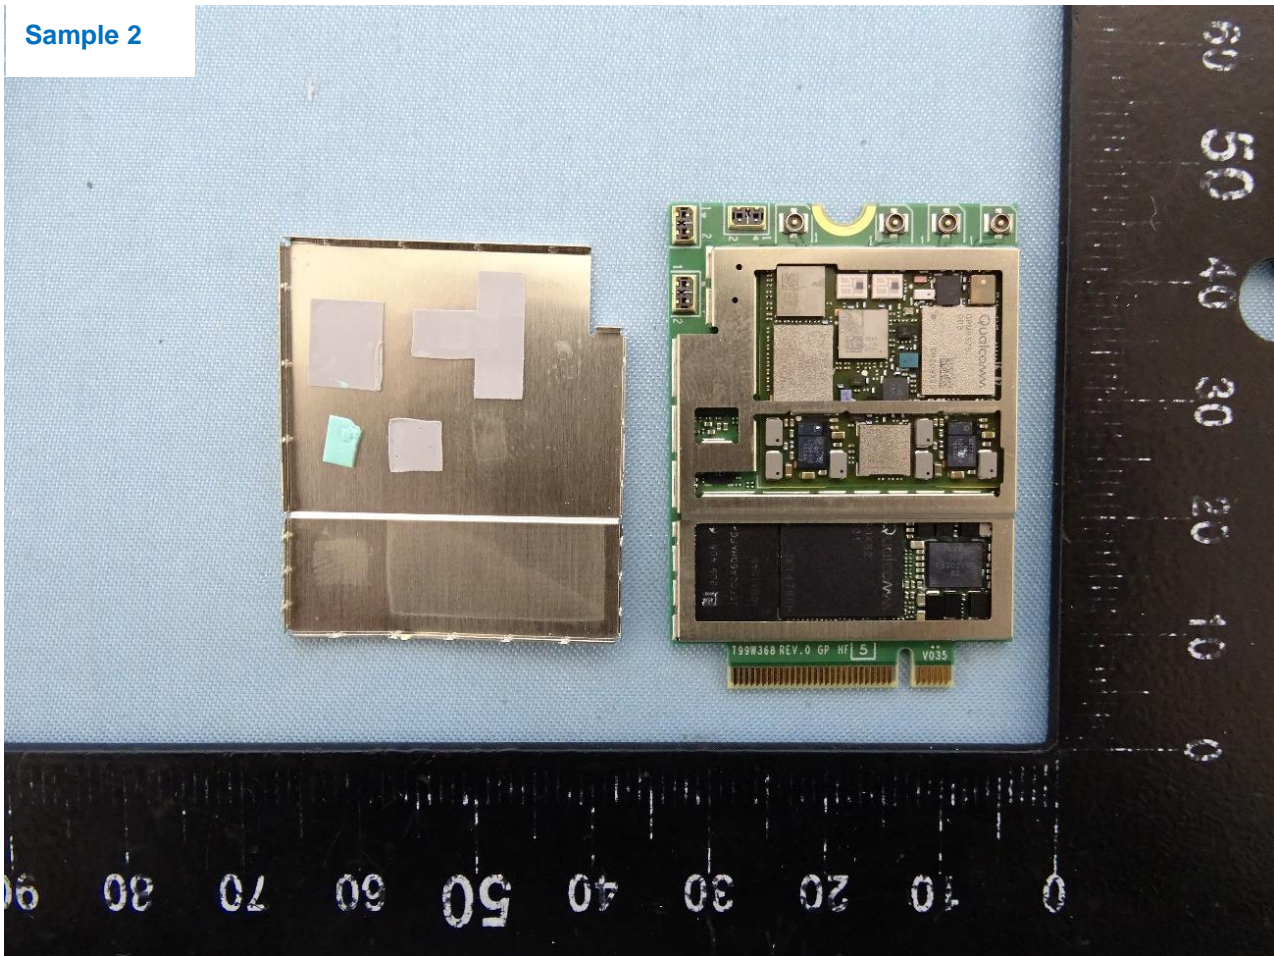

2. Internal Photograph of the EUT

5G WWAN Module (Brand Name: Foxconn / Model Name: T99W373M)

Sample 1

Sample 2

Sample 3

3. Photograph of the Fixture

Fixture (Brand Name: Foxconn / Model Name: 95.2580T00)

Fixture

GTT Antenna

SMA Antenna

Whayu Antenna 1

Whayu Antenna 2

Whayu Antenna 3

Whayu Antenna 4

Whayu Antenna 5

Whayu Antenna 6