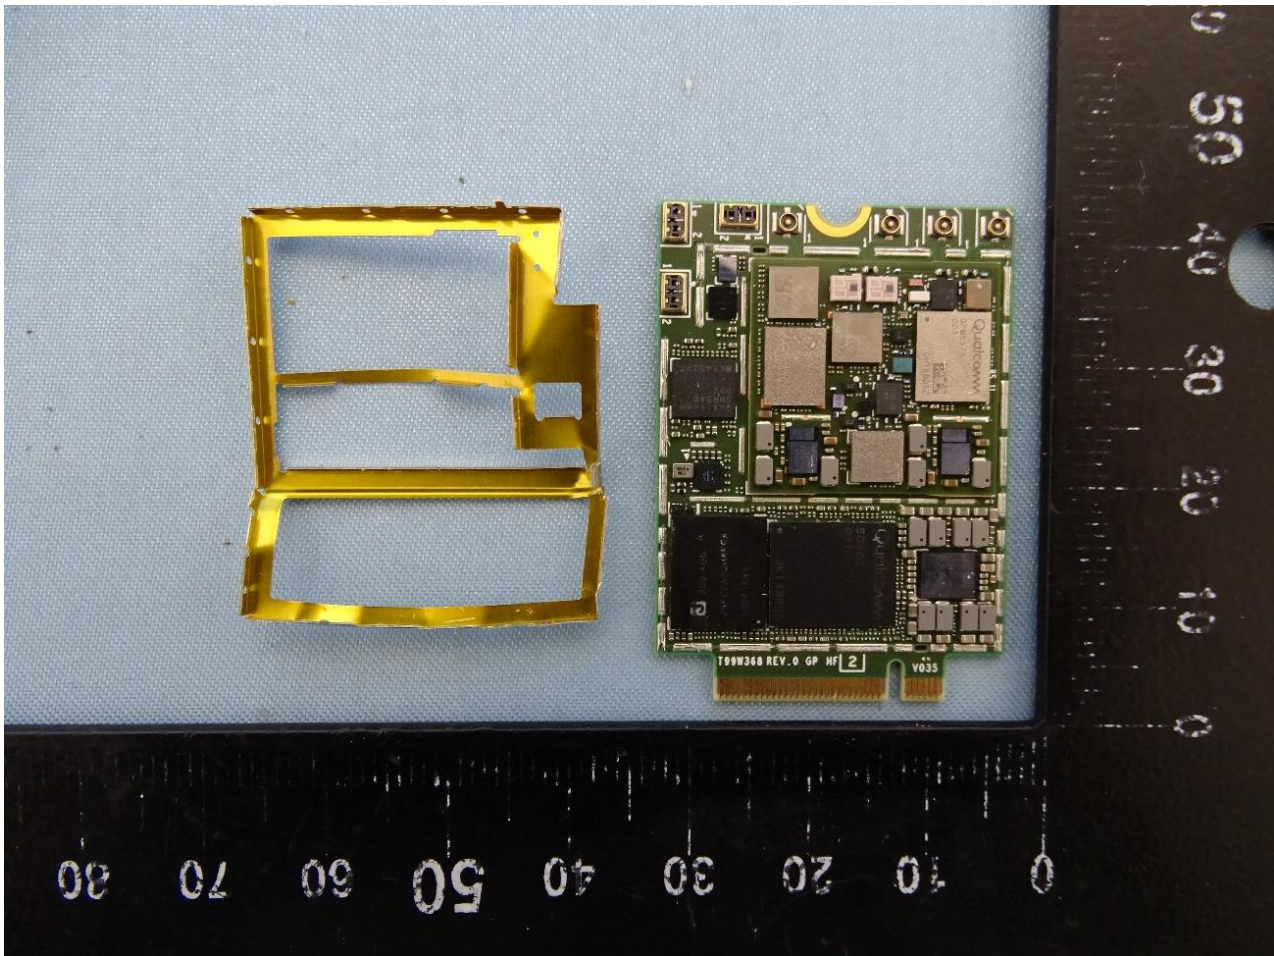

2. Internal Photograph of the EUT

5G WWAN Module (Brand Name: Foxconn / Model Name: T99W373M)

Sample 1

Sample 2

Sample 3

3. Photograph of the Fixture

Fixture (Brand Name: Foxconn / Model Name: 95.2580T00)

Fixture

GTT Antenna

SMA Antenna

Whayu Antenna 1

Whayu Antenna 2

Whayu Antenna 3

Whayu Antenna 4

Whayu Antenna 5

Whayu Antenna 6