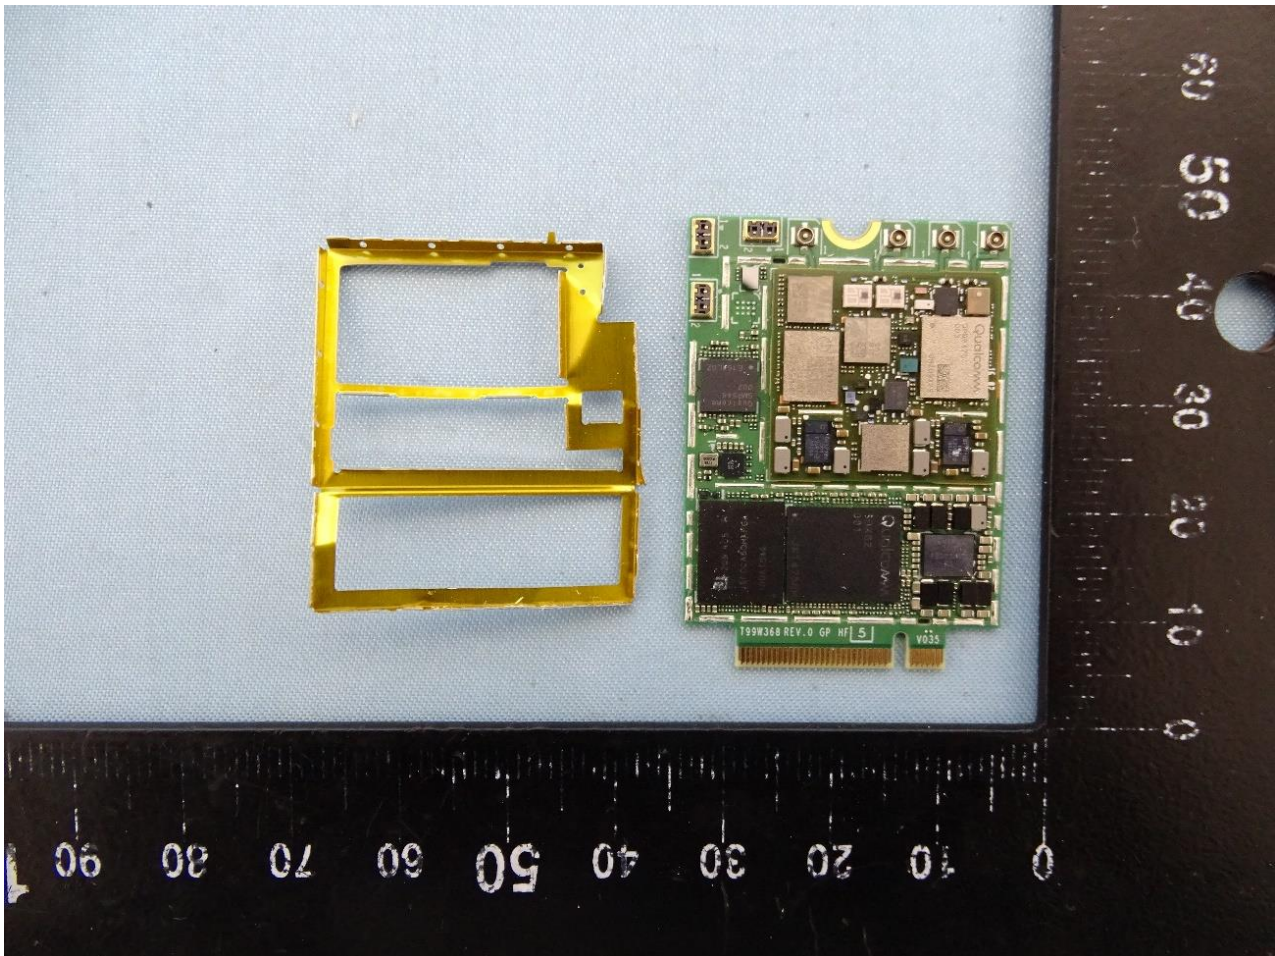

2. Internal Photograph of the EUT

5G WWAN Module (Brand Name: Foxconn / Model Name: T99W373M)

Sample 1

Sample 2

Sample 3

3. Photograph of the Fixture

Fixture (Brand Name: Foxconn / Model Name: 95.2580T00)

Fixture

GTT Antenna

SMA Antenna

Whayu Antenna 1

Whayu Antenna 2

Whayu Antenna 3

Whayu Antenna 4

Whayu Antenna 5

Whayu Antenna 6