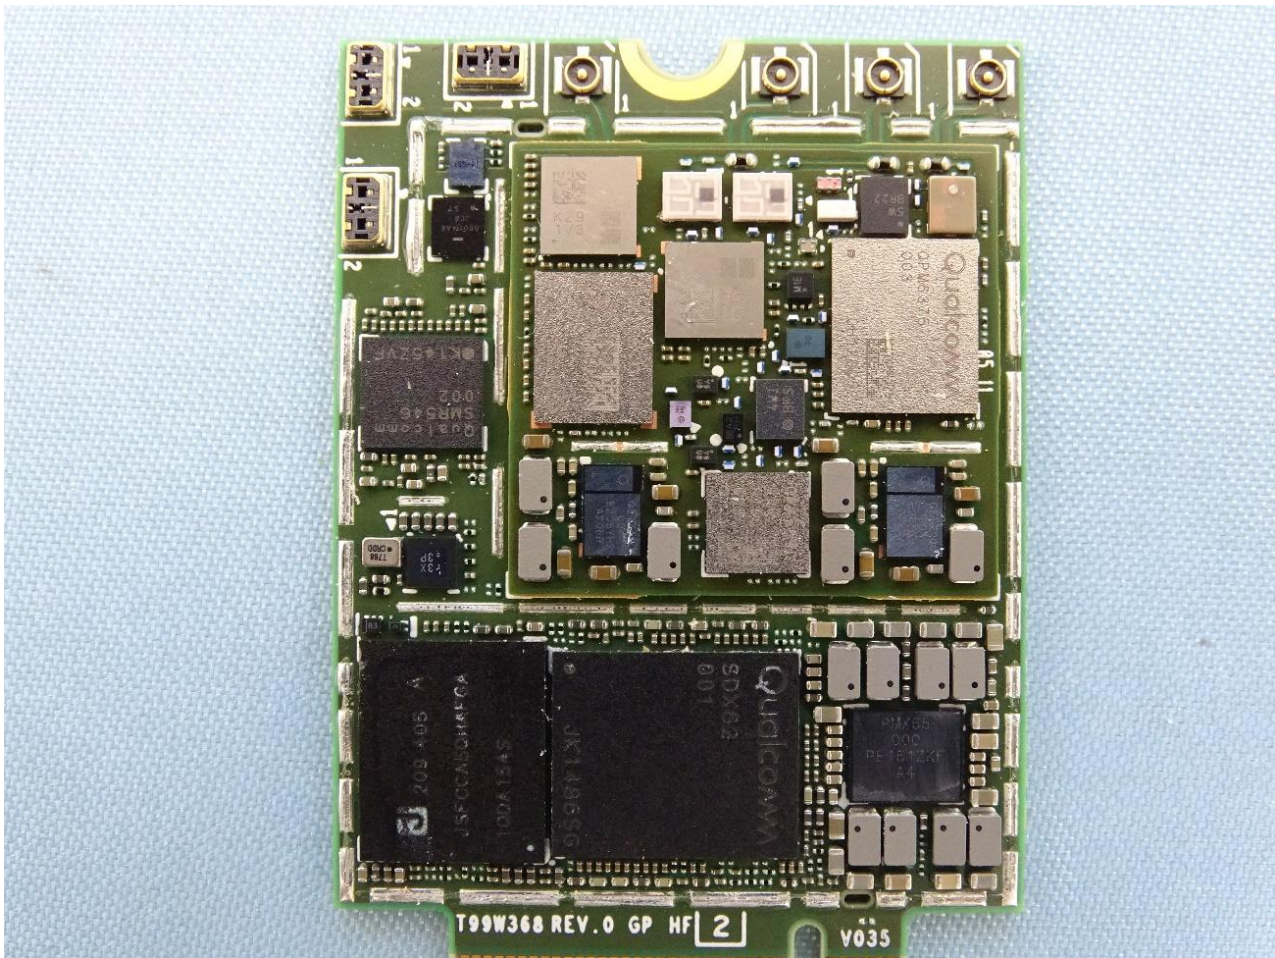

2. Internal Photograph of the EUT

5G WWAN Module (Brand Name: Foxconn / Model Name: T99W373M)

Sample 1

Sample 2

Sample 3

3. Photograph of the Fixture

Fixture (Brand Name: Foxconn / Model Name: 95.2580T00)

Fixture

GTT Antenna

SMA Antenna

Whayu Antenna 1

Whayu Antenna 2

Whayu Antenna 3

Whayu Antenna 4

Whayu Antenna 5

Whayu Antenna 6