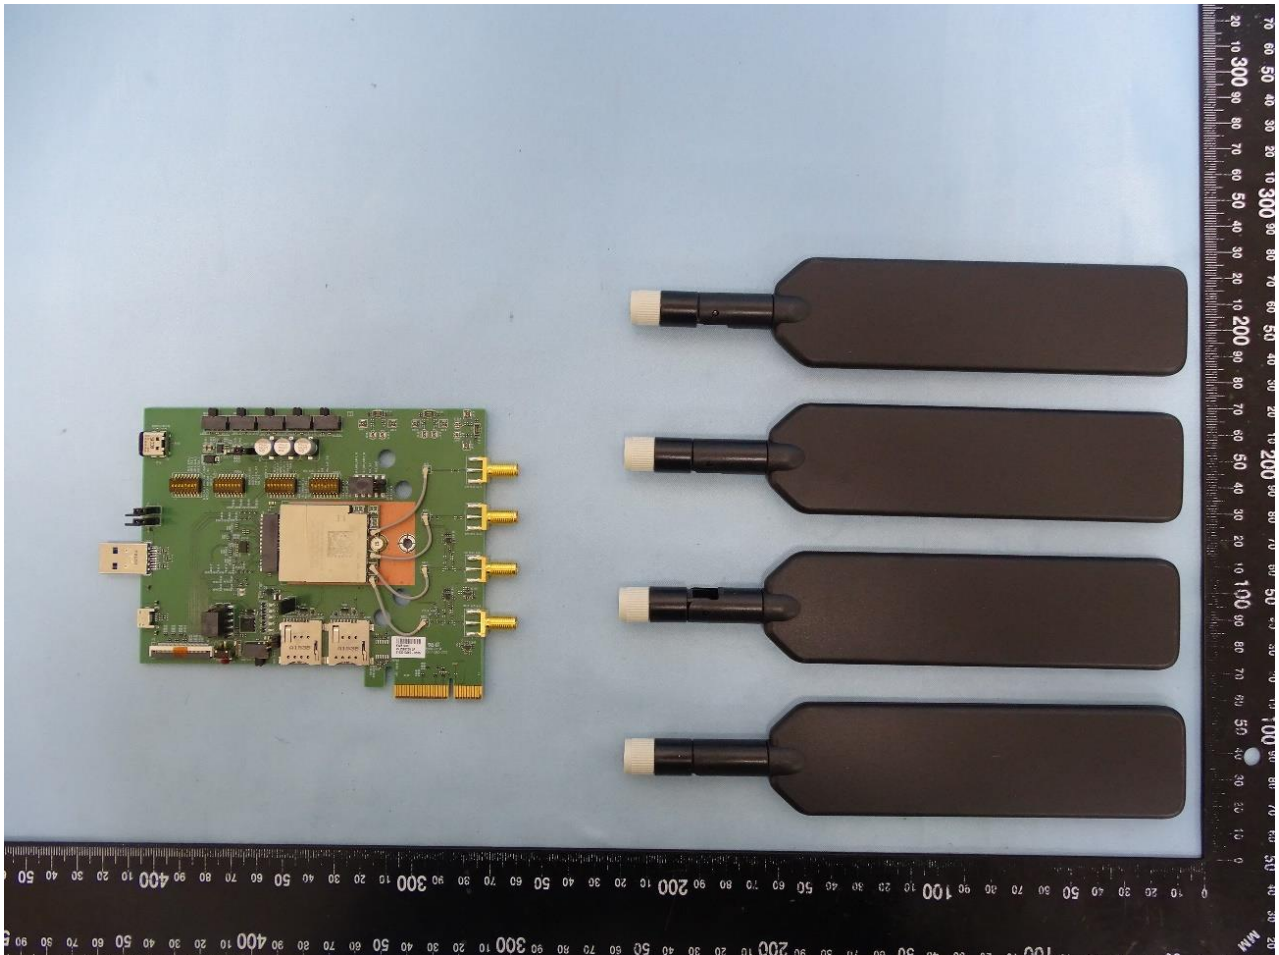

2. Internal Photograph of the EUT

5G WWAN Module (Brand Name: Foxconn / Model Name: T99W373M)

Sample 1

Sample 2

Sample 3

3. Photograph of the Fixture

Fixture (Brand Name: Foxconn / Model Name: 95.2580T00)

Fixture

GTT Antenna

SMA Antenna

Whayu Antenna 1

Whayu Antenna 2

Whayu Antenna 3

Whayu Antenna 4

Whayu Antenna 5

Whayu Antenna 6