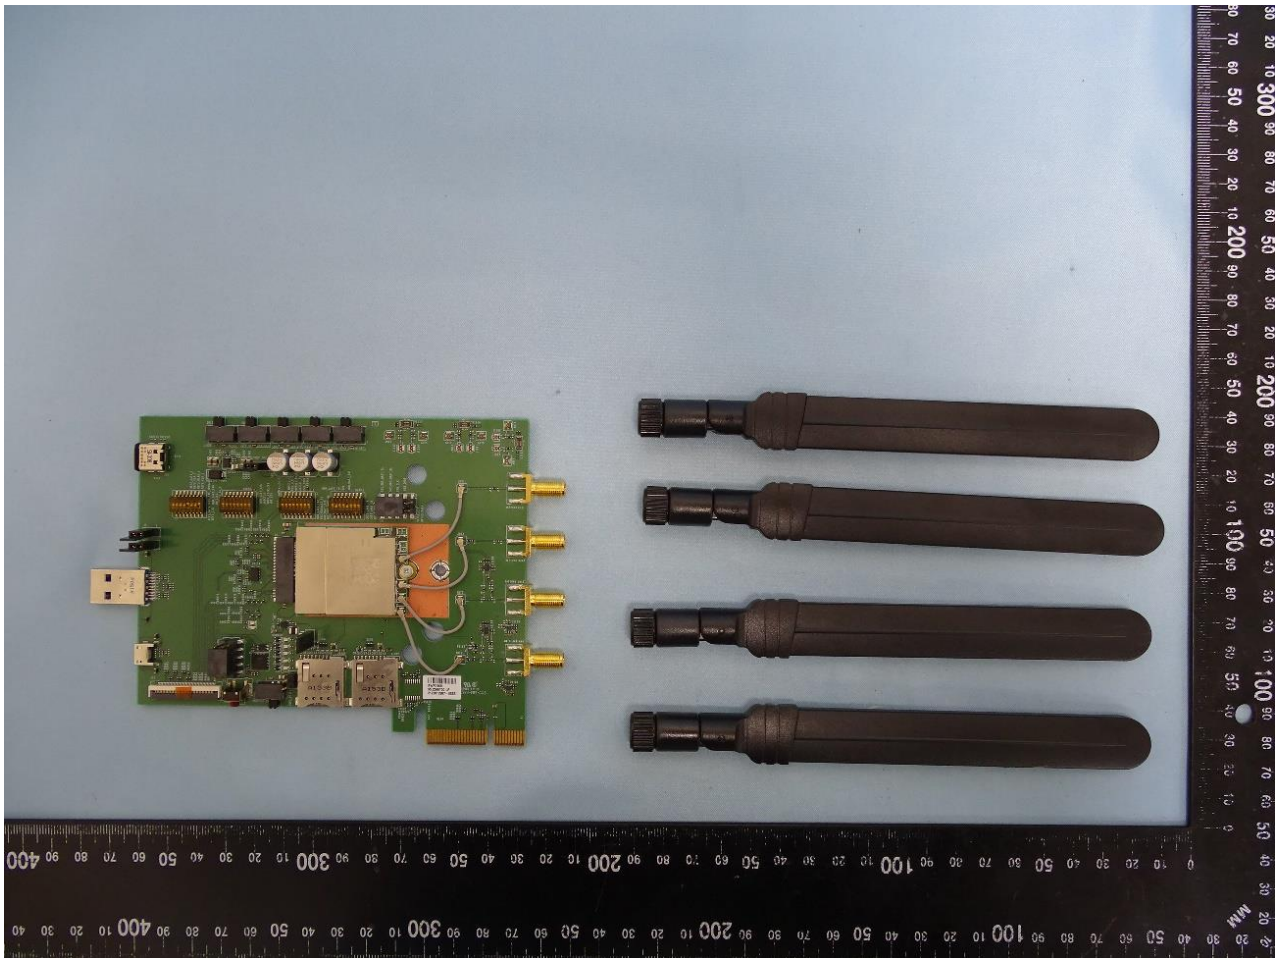

2. Internal Photograph of the EUT

5G WWAN Module (Brand Name: Foxconn / Model Name: T99W373M)

Sample 1

Sample 2

Sample 3

3. Photograph of the Fixture

Fixture (Brand Name: Foxconn / Model Name: 95.2580T00)

Fixture

GTT Antenna

SMA Antenna

Whayu Antenna 1

Whayu Antenna 2

Whayu Antenna 3

Whayu Antenna 4

Whayu Antenna 5

Whayu Antenna 6