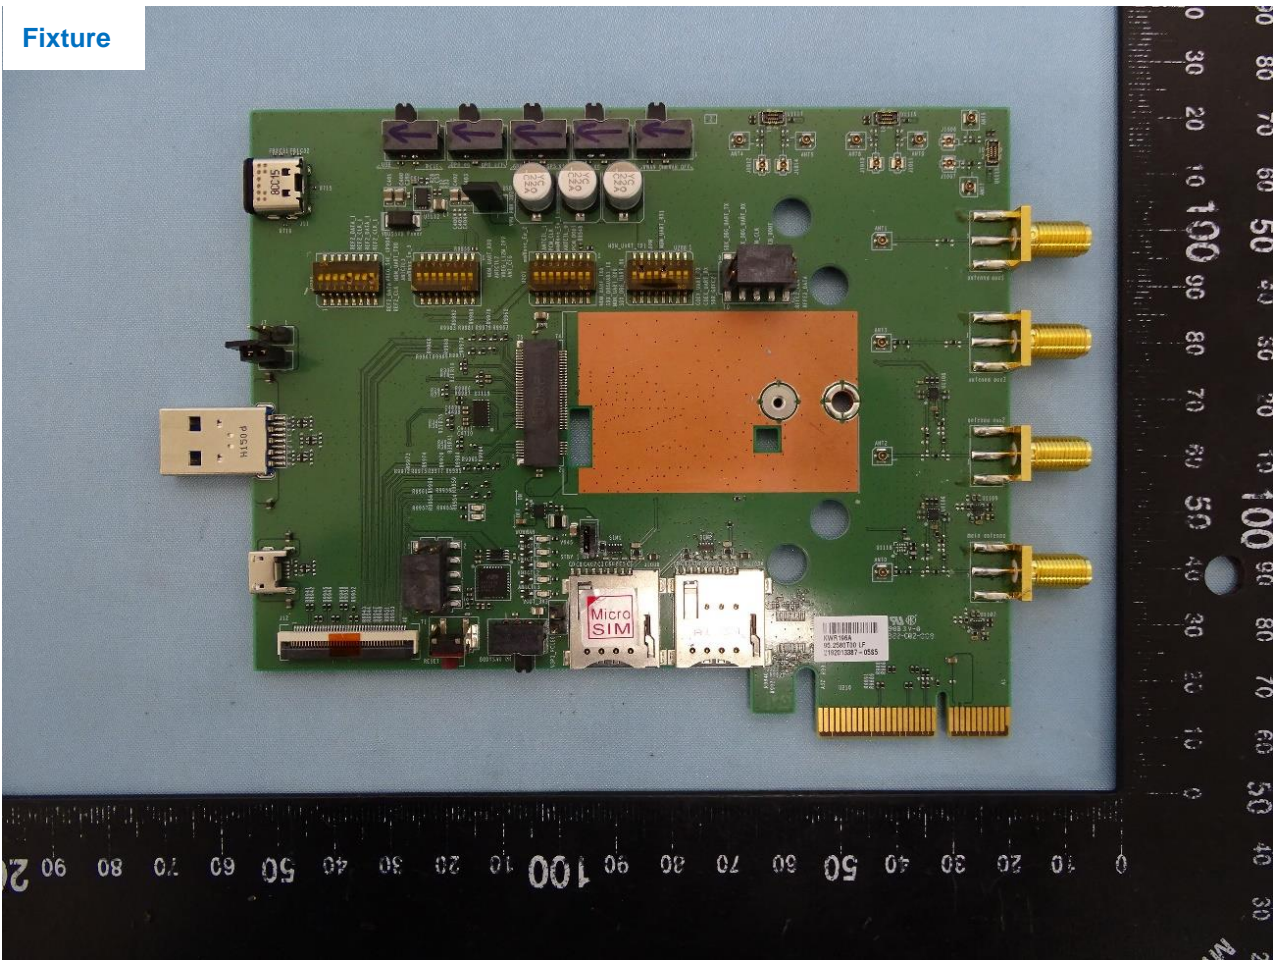

2. Internal Photograph of the EUT

5G WWAN Module (Brand Name: Foxconn / Model Name: T99W373M)

Sample 1

Sample 2

Sample 3

3. Photograph of the Fixture

Fixture (Brand Name: Foxconn / Model Name: 95.2580T00)

Fixture

GTT Antenna

SMA Antenna

Whayu Antenna 1

Whayu Antenna 2

Whayu Antenna 3

Whayu Antenna 4

Whayu Antenna 5

Whayu Antenna 6