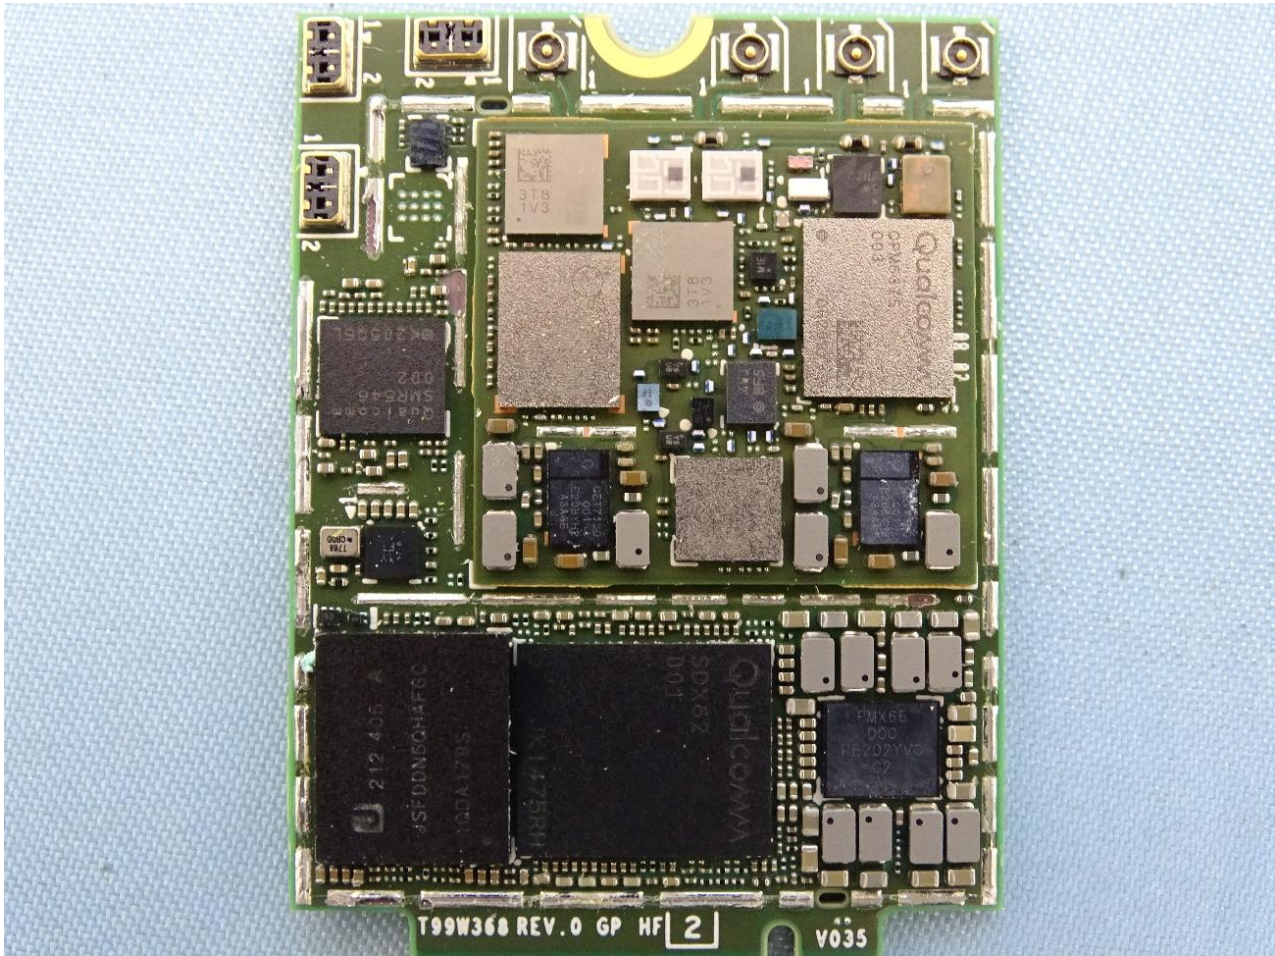

2. Internal Photograph of the EUT

5G WWAN Module (Brand Name: Foxconn / Model Name: T99W373M)

Sample 1

Sample 2

Sample 3

3. Photograph of the Fixture

Fixture (Brand Name: Foxconn / Model Name: 95.2580T00)

Fixture

GTT Antenna

SMA Antenna

Whayu Antenna 1

Whayu Antenna 2

Whayu Antenna 3

Whayu Antenna 4

Whayu Antenna 5

Whayu Antenna 6