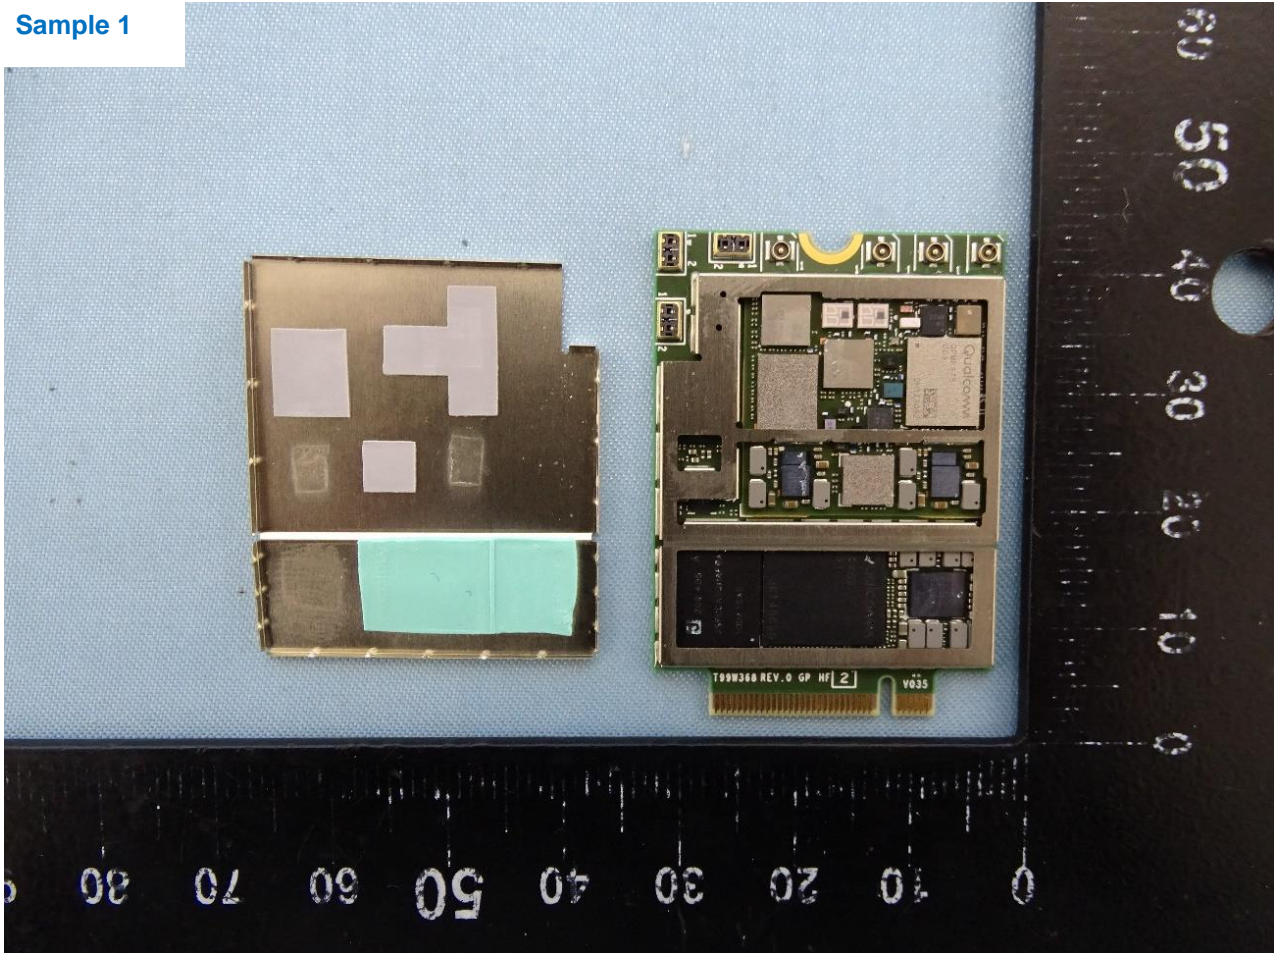

2. Internal Photograph of the EUT

5G WWAN Module (Brand Name: Foxconn / Model Name: T99W373M)

Sample 1

Sample 2

Sample 3

3. Photograph of the Fixture

Fixture (Brand Name: Foxconn / Model Name: 95.2580T00)

Fixture

GTT Antenna

SMA Antenna

Whayu Antenna 1

Whayu Antenna 2

Whayu Antenna 3

Whayu Antenna 4

Whayu Antenna 5

Whayu Antenna 6