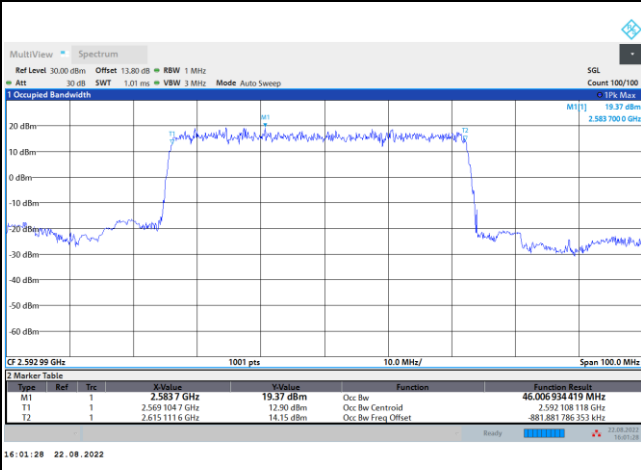

FR1 n41 / 40MHz / CP OFDM / Middle Channel / Full RB

QPSK

16QAM

64QAM

256QAM

FR1 n41 / 50MHz / DFT-S OFDM / Middle Channel / Full RB

PI/2 BPSK

FR1 n41 / 50MHz / CP OFDM / Middle Channel / Full RB