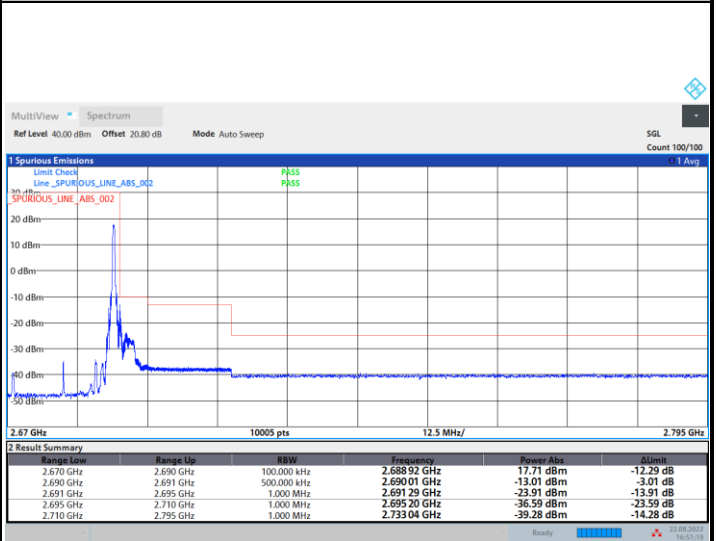

FR1 n41 / 20MHz / DFT-S OFDM / PI/2 BPSK

Lowest Band Edge / 1RB0

Highest Band Edge / 1RBmax

Lowest Band Edge / Full RB

Highest Band Edge / Full RB