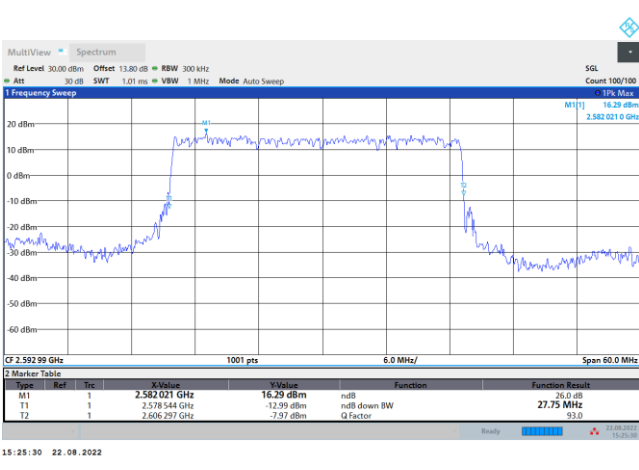

FR1 n41 / 30MHz / DFT-S OFDM / Middle Channel / Full RB

PI/2 BPSK