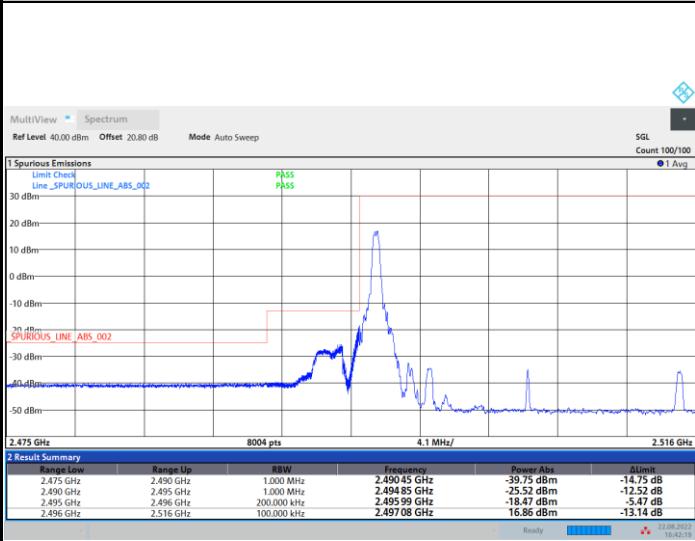

FR1 n41 / 20MHz / DFT-S OFDM / PI/2 BPSK

Lowest Band Edge / 1RB0

Highest Band Edge / 1RBmax

Lowest Band Edge / Full RB

Highest Band Edge / Full RB