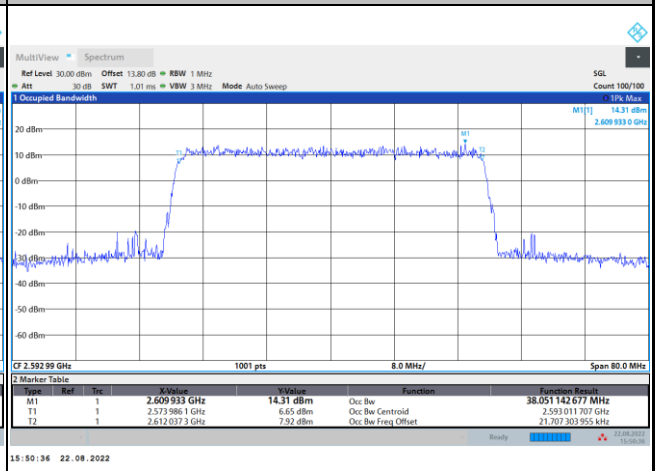

FR1 n41 / 40MHz / CP OFDM / Middle Channel / Full RB

QPSK

16QAM

64QAM

256QAM

FR1 n41 / 50MHz / DFT-S OFDM / Middle Channel / Full RB

PI/2 BPSK

FR1 n41 / 50MHz / CP OFDM / Middle Channel / Full RB