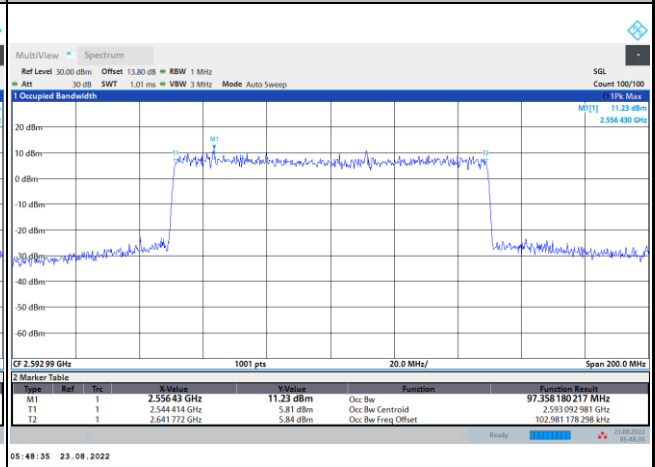

FR1 n41 / 100MHz / DFT-S OFDM / Middle Channel / Full RB

PI/2 BPSK

FR1 n41 / 100MHz / CP OFDM / Middle Channel / Full RB

QPSK

16QAM

64QAM

256QAM