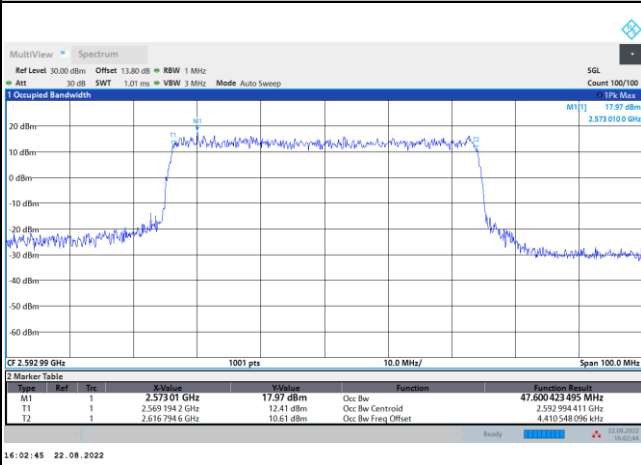

FR1 n41 / 50MHz / CP OFDM / Middle Channel / Full RB

QPSK