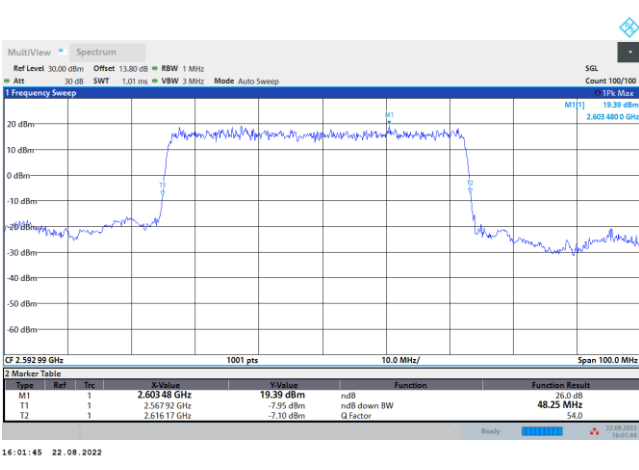

FR1 n41 / 40MHz / CP OFDM / Middle Channel / Full RB

QPSK

16QAM

64QAM

256QAM

FR1 n41 / 50MHz / DFT-S OFDM / Middle Channel / Full RB

PI/2 BPSK

FR1 n41 / 50MHz / CP OFDM / Middle Channel / Full RB