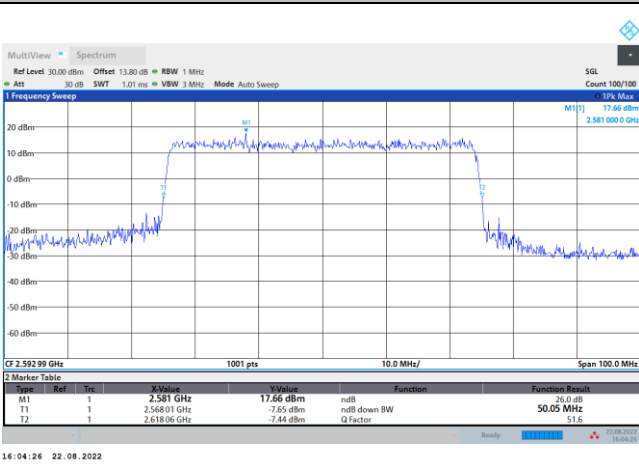

FR1 n41 / 50MHz / DFT-S OFDM / Middle Channel / Full RB

PI/2 BPSK

FR1 n41 / 50MHz / CP OFDM / Middle Channel / Full RB

QPSK

16QAM

64QAM

256QAM