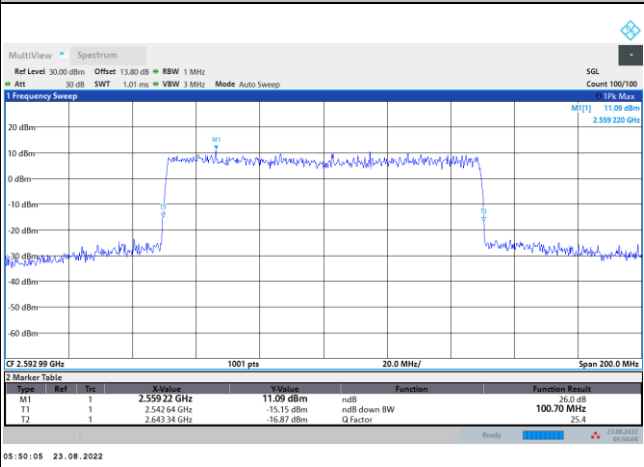

FR1 n41 / 100MHz / DFT-S OFDM / Middle Channel / Full RB

PI/2 BPSK

FR1 n41 / 100MHz / CP OFDM / Middle Channel / Full RB

QPSK

16QAM

64QAM

256QAM

Occupied Bandwidth