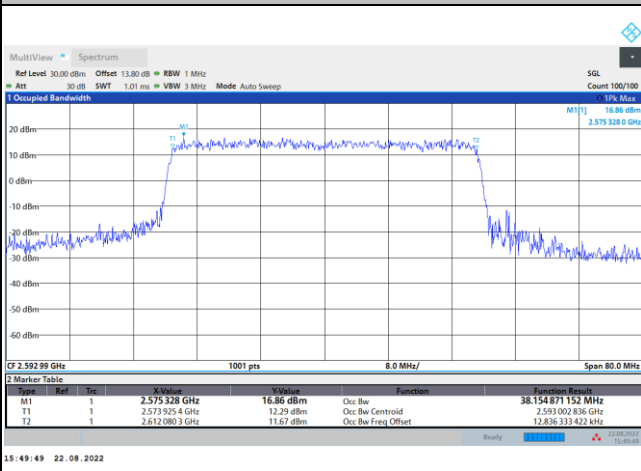

FR1 n41 / 40MHz / CP OFDM / Middle Channel / Full RB

QPSK

16QAM

64QAM

256QAM

FR1 n41 / 50MHz / DFT-S OFDM / Middle Channel / Full RB

PI/2 BPSK

FR1 n41 / 50MHz / CP OFDM / Middle Channel / Full RB