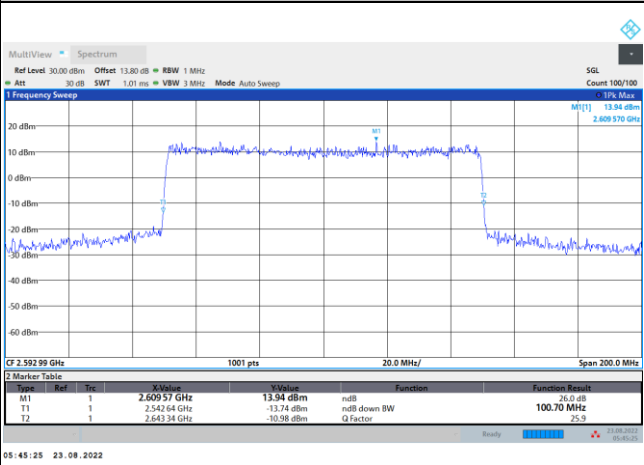

FR1 n41 / 100MHz / DFT-S OFDM / Middle Channel / Full RB

PI/2 BPSK

FR1 n41 / 100MHz / CP OFDM / Middle Channel / Full RB

QPSK

16QAM

64QAM

256QAM

Occupied Bandwidth