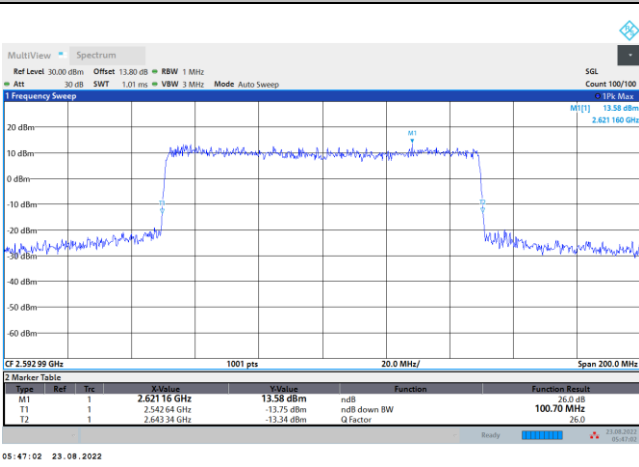

FR1 n41 / 100MHz / DFT-S OFDM / Middle Channel / Full RB

PI/2 BPSK

FR1 n41 / 100MHz / CP OFDM / Middle Channel / Full RB

QPSK

16QAM

64QAM

256QAM

Occupied Bandwidth