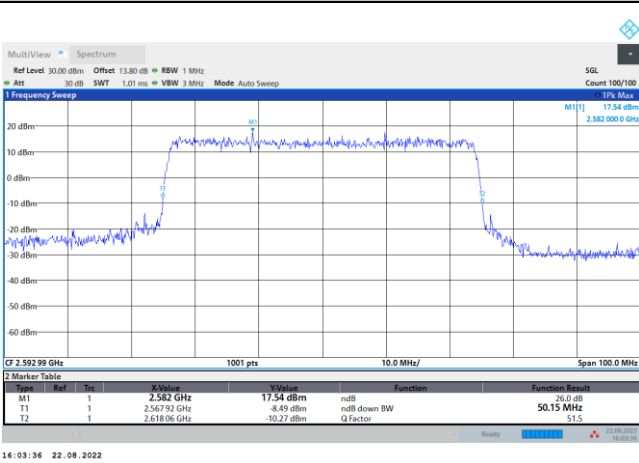

FR1 n41 / 50MHz / CP OFDM / Middle Channel / Full RB

QPSK