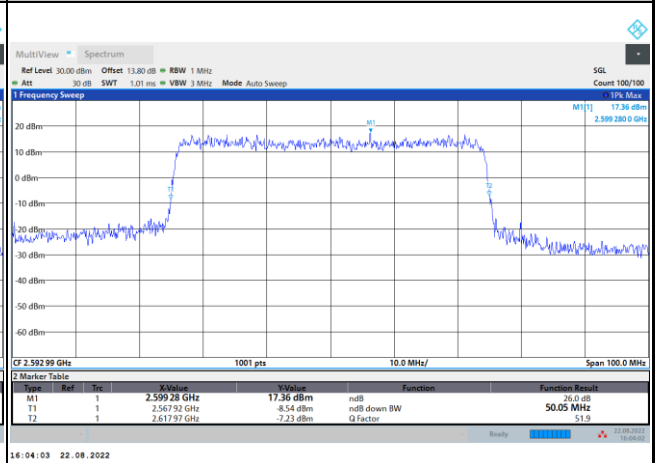

FR1 n41 / 50MHz / DFT-S OFDM / Middle Channel / Full RB

PI/2 BPSK

FR1 n41 / 50MHz / CP OFDM / Middle Channel / Full RB

QPSK

16QAM

64QAM

256QAM