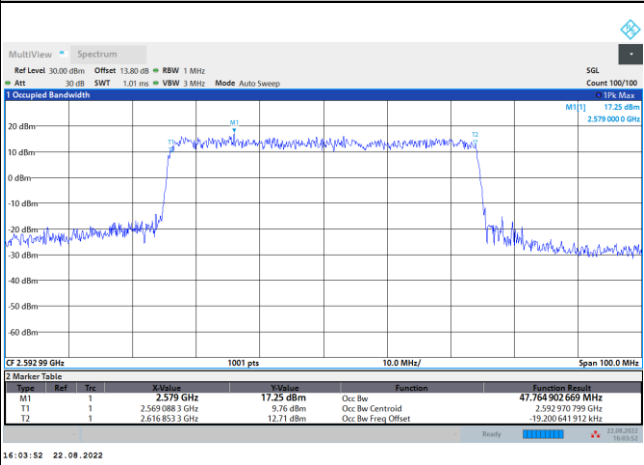

FR1 n41 / 50MHz / DFT-S OFDM / Middle Channel / Full RB

PI/2 BPSK

FR1 n41 / 50MHz / CP OFDM / Middle Channel / Full RB

QPSK

16QAM

64QAM

256QAM