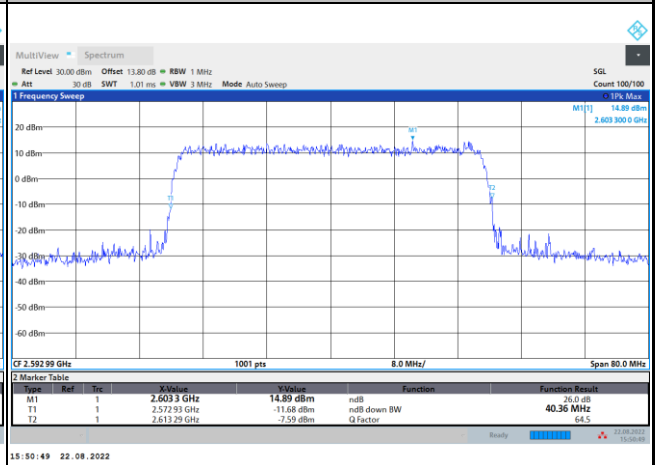

FR1 n41 / 40MHz / CP OFDM / Middle Channel / Full RB

QPSK

16QAM

64QAM

256QAM

FR1 n41 / 50MHz / DFT-S OFDM / Middle Channel / Full RB

PI/2 BPSK

FR1 n41 / 50MHz / CP OFDM / Middle Channel / Full RB