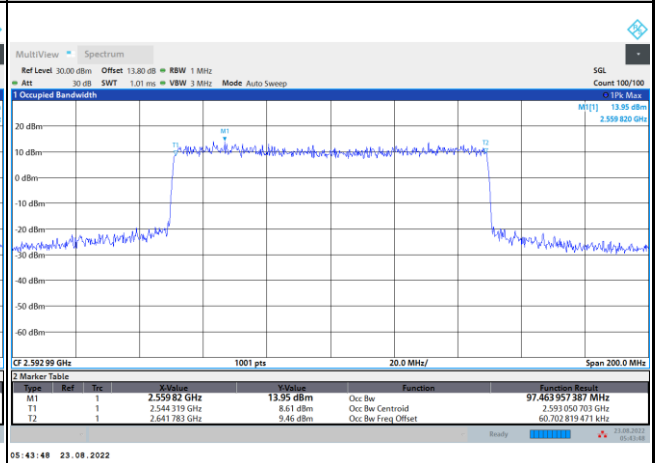

FR1 n41 / 100MHz / DFT-S OFDM / Middle Channel / Full RB

PI/2 BPSK

FR1 n41 / 100MHz / CP OFDM / Middle Channel / Full RB

QPSK

16QAM

64QAM

256QAM