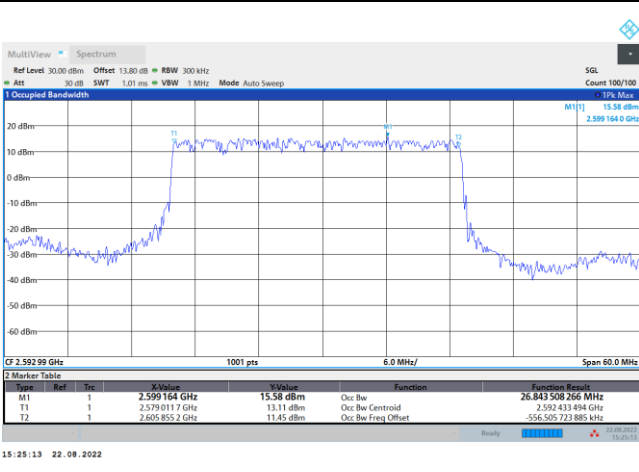

FR1 n41 / 30MHz / DFT-S OFDM / Middle Channel / Full RB

PI/2 BPSK