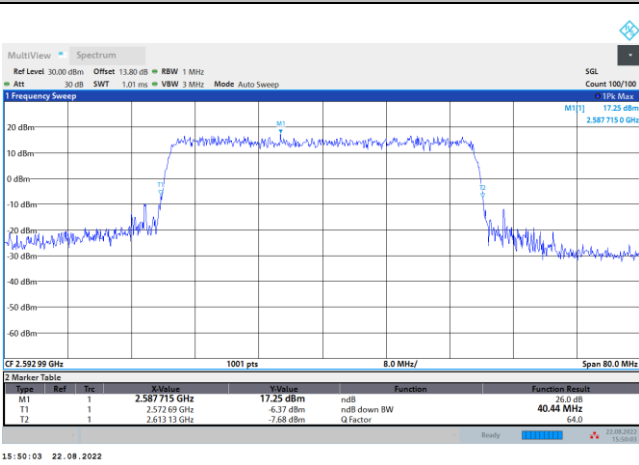

FR1 n41 / 40MHz / CP OFDM / Middle Channel / Full RB

QPSK

16QAM

64QAM

256QAM

FR1 n41 / 50MHz / DFT-S OFDM / Middle Channel / Full RB

PI/2 BPSK

FR1 n41 / 50MHz / CP OFDM / Middle Channel / Full RB