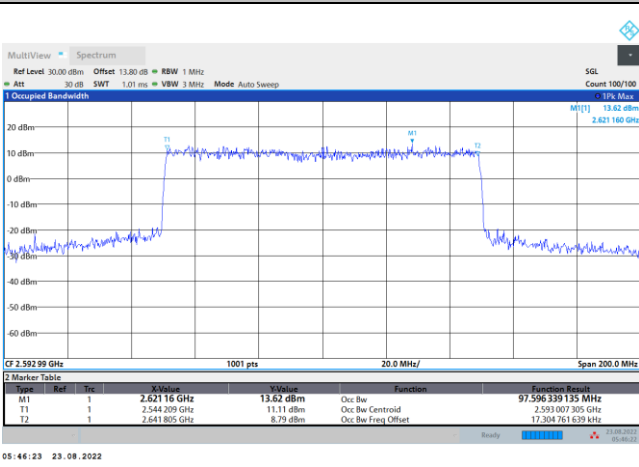

FR1 n41 / 100MHz / DFT-S OFDM / Middle Channel / Full RB

PI/2 BPSK

FR1 n41 / 100MHz / CP OFDM / Middle Channel / Full RB

QPSK

16QAM

64QAM

256QAM