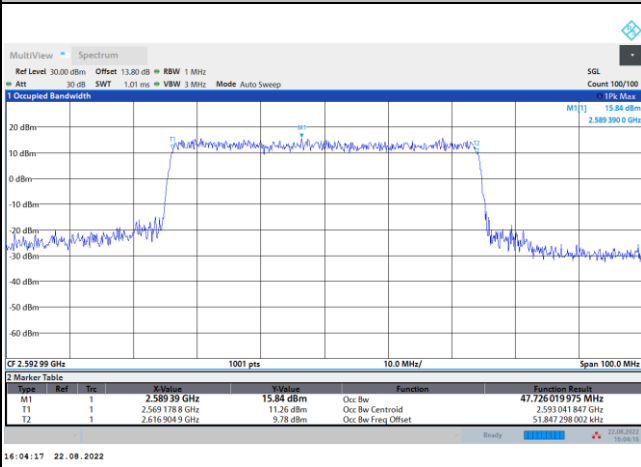

FR1 n41 / 50MHz / DFT-S OFDM / Middle Channel / Full RB

PI/2 BPSK

FR1 n41 / 50MHz / CP OFDM / Middle Channel / Full RB

QPSK

16QAM

64QAM

256QAM