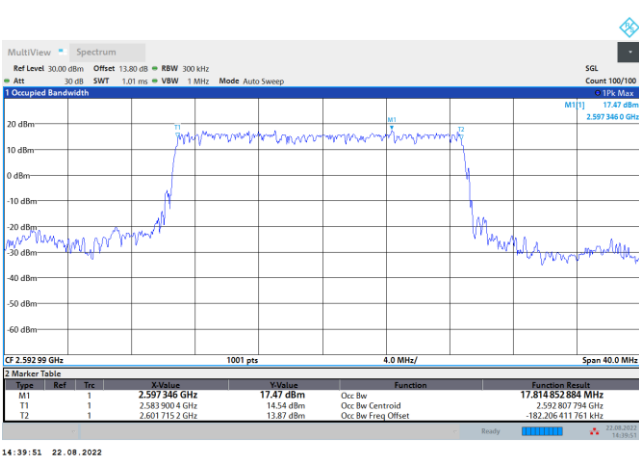

FR1 n41 / 20MHz / DFT-S OFDM / Middle Channel / Full RB

PI/2 BPSK