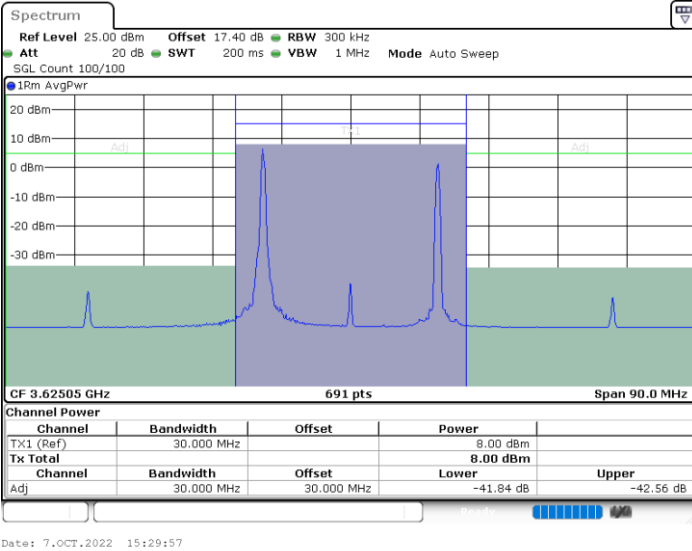

Middle Channel / 1RB74 and 1RB0

Middle Channel / FullIRB

N/A

LTE Band 48C / 15MHz+20MHz

16QAM

Highest Channel / 1RB0 and 1RB99

Highest Channel / 1RB74 and 1RB0

Highest Channel / FullIRB

N/A

LTE Band 48C / 20MHz+5MHz

16QAM

Lowest Channel / 1RB0 and 1RB24

Lowest Channel / 1RB99 and 1RB0

Lowest Channel / FullIRB

N/A

LTE Band 48C / 20MHz+5MHz

16QAM

Middle Channel / 1RB0 and 1RB24

Middle Channel / 1RB99 and 1RB0

Middle Channel / FullIRB

N/A

LTE Band 48C / 20MHz+5MHz

16QAM

Highest Channel / 1RB0 and 1RB24

Highest Channel / 1RB99 and 1RB0

Highest Channel / FullIRB

N/A

LTE Band 48C / 20MHz+10MHz

16QAM

Lowest Channel / 1RB0 and 1RB49

Lowest Channel / 1RB99 and 1RB0

Lowest Channel / FullIRB