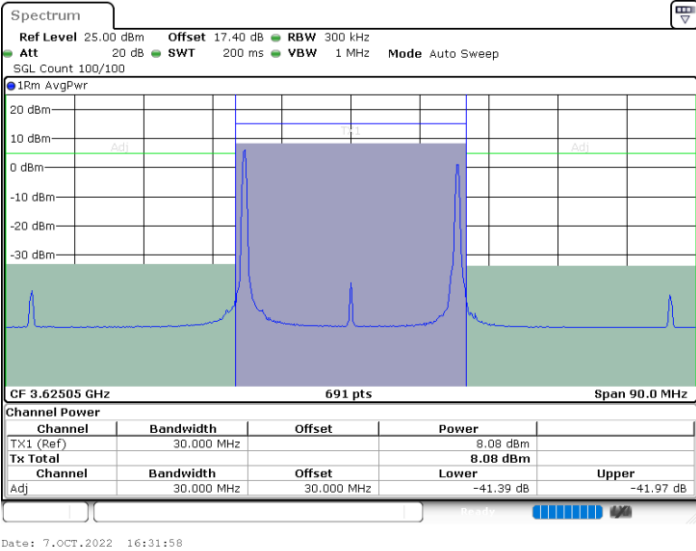

LTE Band 48C / 5MHz+20MHz

QPSK

Highest Channel / 1RB0 and 1RB99

Highest Channel / 1RB24 and 1RB0

Highest Channel / FullIRB

N/A

LTE Band 48C / 10MHz+20MHz

QPSK

Lowest Channel / 1RB0 and 1RB9

Lowest Channel / 1RB49 and 1RB0

Lowest Channel / FullIRB

N/A

LTE Band 48C / 10MHz+20MHz

QPSK

Middle Channel / 1RB0 and 1RB99

Middle Channel / 1RB49 and 1RB0

Middle Channel / FullIRB

N/A

LTE Band 48C / 10MHz+20MHz

QPSK

Highest Channel / 1RB0 and 1RB99

Highest Channel / 1RB49 and 1RB0

Highest Channel / FullIRB

N/A