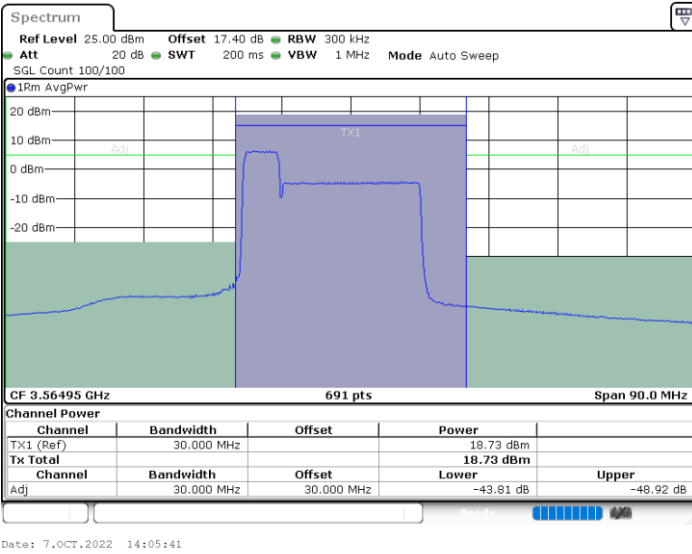

N/A

LTE Band 48C / 20MHz+20MHz

QPSK

MiddleChannel / 1RB0 and 1RB99

Middle Channel / 1RB99 and 1RB0

Middle Channel / FullIRB

N/A

LTE Band 48C / 20MHz+20MHz

QPSK

Highest Channel / 1RB0 and 1RB99

Highest Channel / 1RB99 and 1RB0

Highest Channel / FullIRB

N/A

LTE Band 48C / 5MHz+20MHz

16QAM

Lowest Channel / 1RB0 and 1RB9

Lowest Channel / 1RB24 and 1RB0

Lowest Channel / FullIRB

N/A

LTE Band 48C / 5MHz+20MHz

16QAM

Middle Channel / 1RB0 and 1RB99

Middle Channel / 1RB24 and 1RB0

Middle Channel / FullIRB

N/A

LTE Band 48C / 5MHz+20MHz

16QAM

Highest Channel / 1RB0 and 1RB99

Highest Channel / 1RB24 and 1RB0

Highest Channel / FullIRB

N/A

LTE Band 48C / 10MHz+20MHz