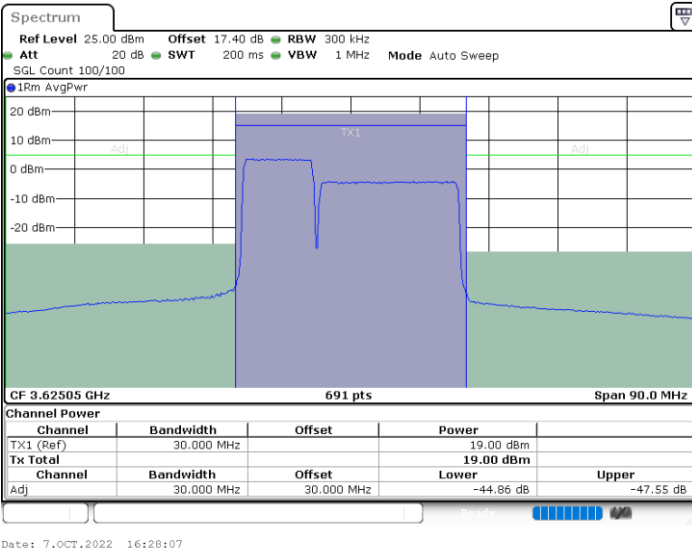

LTE Band 48C / 10MHz+20MHz

16QAM

Middle Channel / 1RB0 and 1RB9

Middle Channel / 1RB49 and 1RB0

Middle Channel / FullIRB

N/A

LTE Band 48C / 10MHz+20MHz

16QAM

Highest Channel / 1RB0 and 1RB99

Highest Channel / 1RB49 and 1RB0

Date: 7.OCT.2022 16:51:23

Date: 7.OCT.2022 16:54:15

Highest Channel / FullIRB

N/A

Date: 7.OCT.2022 16:48:28

LTE Band 48C / 15MHz+20MHz