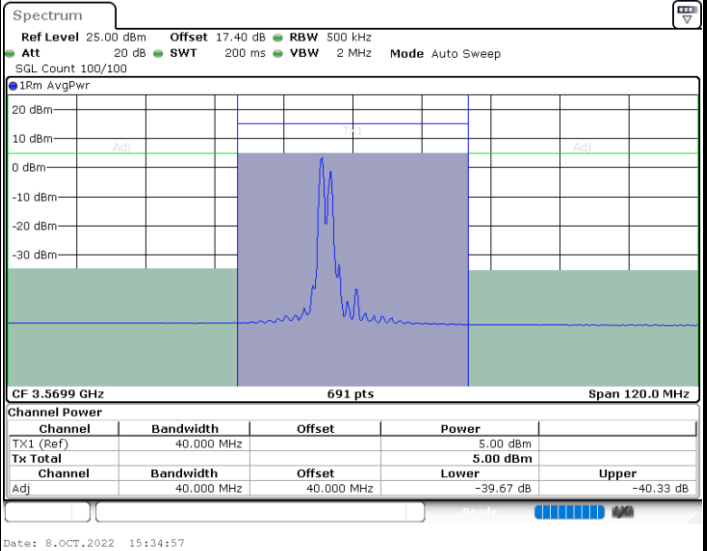

Lowest Channel / 1RB0 and 1RB9

Lowest Channel / 1RB49 and 1RB0

Lowest Channel / FullIRB

N/A

LTE Band 48C / 10MHz+20MHz

QPSK

Middle Channel / 1RB0 and 1RB99

Middle Channel / 1RB49 and 1RB0

Middle Channel / FullIRB

N/A

LTE Band 48C / 10MHz+20MHz

QPSK

Highest Channel / 1RB0 and 1RB99

Highest Channel / 1RB49 and 1RB0

Highest Channel / FullIRB

N/A

LTE Band 48C / 15MHz+20MHz

QPSK

Lowest Channel / 1RB0 and 1RB9

Lowest Channel / 1RB74 and 1RB0

Lowest Channel / FullIRB

N/A

LTE Band 48C / 15MHz+20MHz

QPSK

Middle Channel / 1RB0 and 1RB9

Middle Channel / 1RB74 and 1RB0

Middle Channel / FullRB

N/A

LTE Band 48C / 15MHz+20MHz

QPSK

Highest Channel / 1RB0 and 1RB99

Highest Channel / 1RB74 and 1RB0