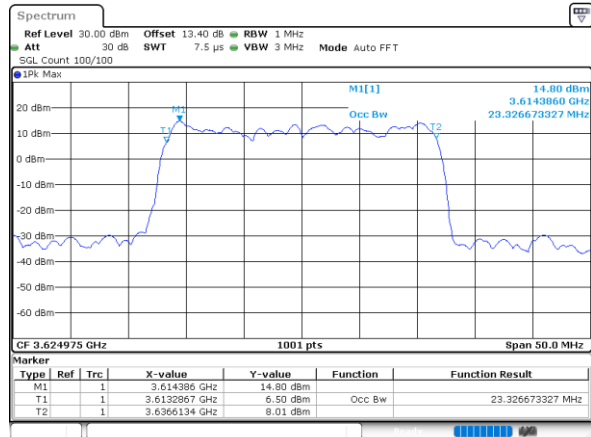

Middle Channel / 10MHz+20MHz

Date: 11.OCT.2022 11:23:22

Middle Channel / 15MHz+20MHz

Date: 11.OCT.2022 11:34:00

Middle Channel / 20MHz+5MHz

Date: 11.OCT.2022 11:18:04

Middle Channel / 20MHz+10MHz

Date: 11.OCT.2022 11:28:41