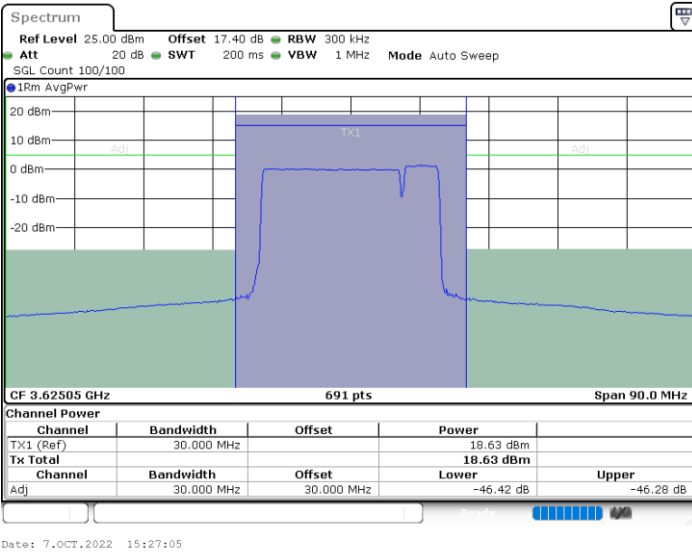

N/A

LTE Band 48C / 20MHz+5MHz

16QAM

Lowest Channel / 1RB0 and 1RB24

Lowest Channel / 1RB99 and 1RB0

Lowest Channel / FullIRB

N/A

LTE Band 48C / 20MHz+5MHz

16QAM

Middle Channel / 1RB0 and 1RB24

Middle Channel / 1RB99 and 1RB0

Middle Channel / FullIRB

N/A

LTE Band 48C / 20MHz+5MHz

16QAM

Highest Channel / 1RB0 and 1RB24

Highest Channel / 1RB99 and 1RB0

Highest Channel / FullIRB

N/A

LTE Band 48C / 20MHz+10MHz

16QAM

Lowest Channel / 1RB0 and 1RB49

Lowest Channel / 1RB99 and 1RB0

Lowest Channel / FullIRB