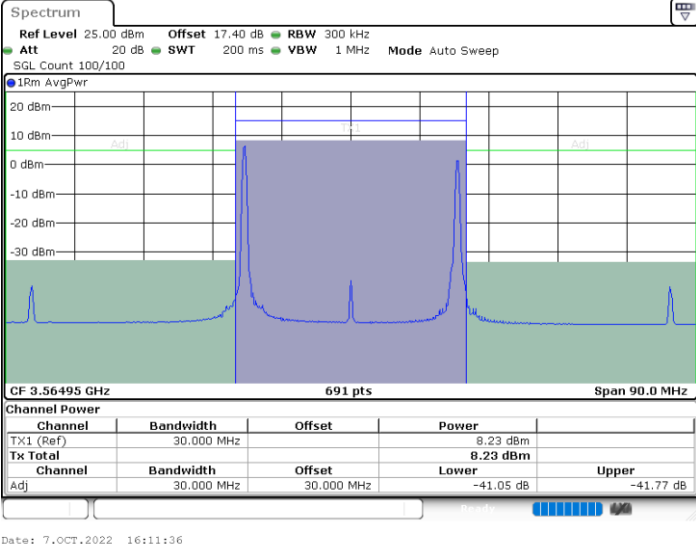

LTE Band 48C / 5MHz+20MHz

QPSK

Highest Channel / 1RB0 and 1RB99

Highest Channel / 1RB24 and 1RB0

Highest Channel / FullIRB

N/A

LTE Band 48C / 10MHz+20MHz

QPSK

Lowest Channel / 1RB0 and 1RB9

Lowest Channel / 1RB49 and 1RB0

Lowest Channel / FullIRB

N/A

LTE Band 48C / 10MHz+20MHz

QPSK

Middle Channel / 1RB0 and 1RB99

Middle Channel / 1RB49 and 1RB0