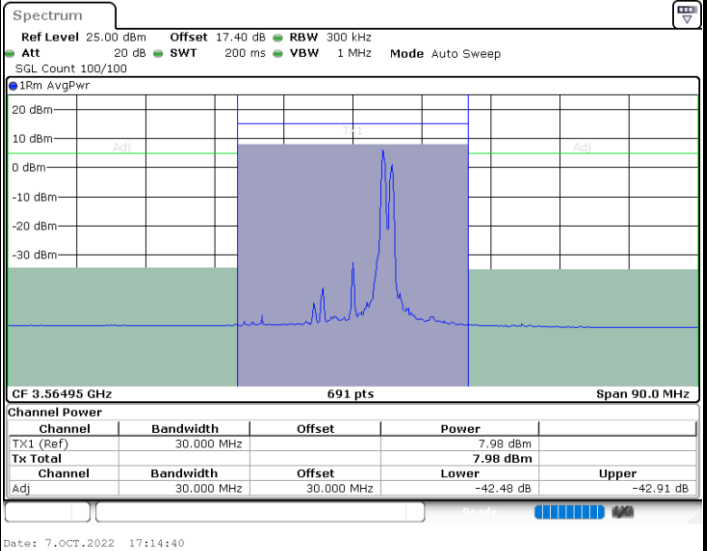

16QAM

Middle Channel / 1RB0 and 1RB24

Middle Channel / 1RB99 and 1RB0

Middle Channel / FullIRB

N/A

LTE Band 48C / 20MHz+5MHz

16QAM

Highest Channel / 1RB0 and 1RB24

Highest Channel / 1RB99 and 1RB0

Highest Channel / FullIRB

N/A

LTE Band 48C / 20MHz+10MHz

16QAM

Lowest Channel / 1RB0 and 1RB49

Lowest Channel / 1RB99 and 1RB0

Lowest Channel / FullIRB