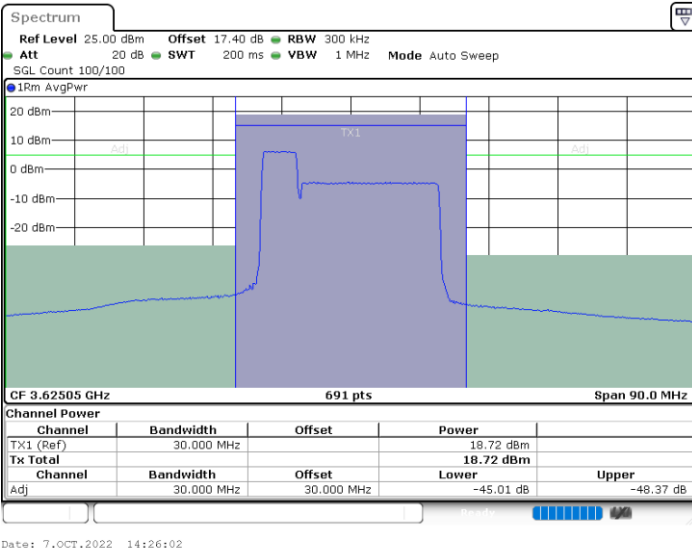

QPSK

Highest Channel / 1RB0 and 1RB99

Highest Channel / 1RB99 and 1RB0

Highest Channel / FullIRB

N/A

LTE Band 48C / 5MHz+20MHz

16QAM

Lowest Channel / 1RB0 and 1RB9

Lowest Channel / 1RB24 and 1RB0

Lowest Channel / FullIRB

N/A

LTE Band 48C / 5MHz+20MHz

16QAM

Middle Channel / 1RB0 and 1RB99

Middle Channel / 1RB24 and 1RB0

Middle Channel / FullIRB

N/A

LTE Band 48C / 5MHz+20MHz

16QAM

Highest Channel / 1RB0 and 1RB99

Highest Channel / 1RB24 and 1RB0

Highest Channel / FullIRB

N/A

LTE Band 48C / 10MHz+20MHz