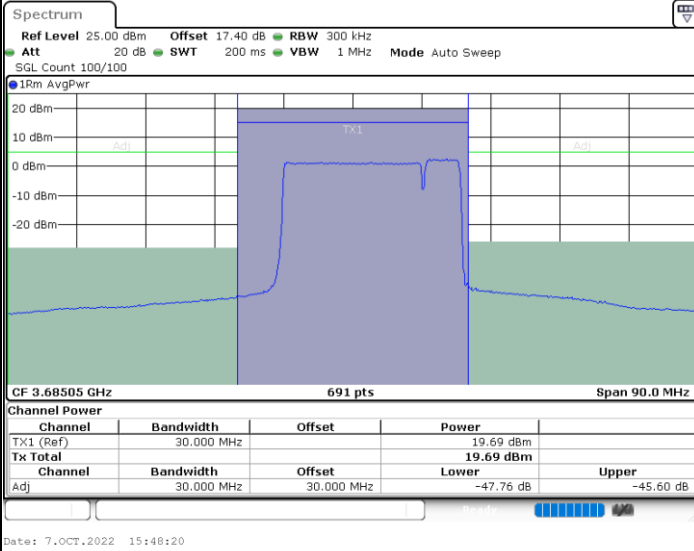

Highest Channel / FullIRB

N/A

LTE Band 48C / 20MHz+5MHz

QPSK

Lowest Channel / 1RB0 and 1RB24

Lowest Channel / 1RB99 and 1RB0

Lowest Channel / FullIRB

N/A

LTE Band 48C / 20MHz+5MHz

QPSK

Middle Channel / 1RB0 and 1RB24

Middle Channel / 1RB99 and 1RB0

Middle Channel / FullIRB

N/A

LTE Band 48C / 20MHz+5MHz

QPSK

Highest Channel / 1RB0 and 1RB24

Highest Channel / 1RB99 and 1RB0

Highest Channel / FullIRB

N/A

LTE Band 48C / 20MHz+10MHz

QPSK

Lowest Channel / 1RB0 and 1RB49

Lowest Channel / 1RB99 and 1RB0