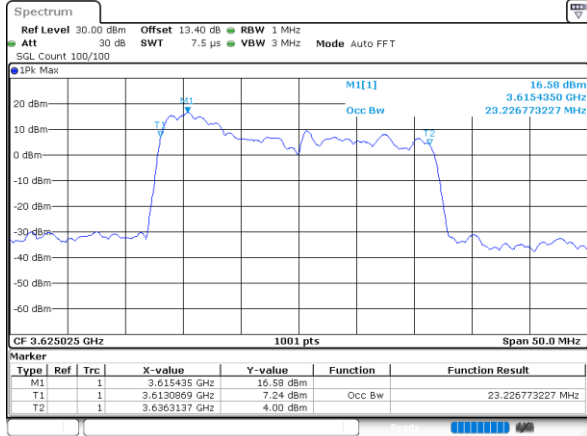

Middle Channel / 20MHz+15MHz

Date: 11.OCT.2022 11:39:18

LTE Band 48C

64QAM

Middle Channel / 20MHz+20MHz

N/A

LTE Band 48C

256QAM

Middle Channel / 5MHz+20MHz

Date: 11.OCT.2022 11:13:24

Middle Channel / 10MHz+20MHz

Date: 11.OCT.2022 11:24:01

Middle Channel / 15MHz+20MHz

Date: 11.OCT.2022 11:34:39

Middle Channel / 20MHz+5MHz

Date: 11.OCT.2022 11:18:42