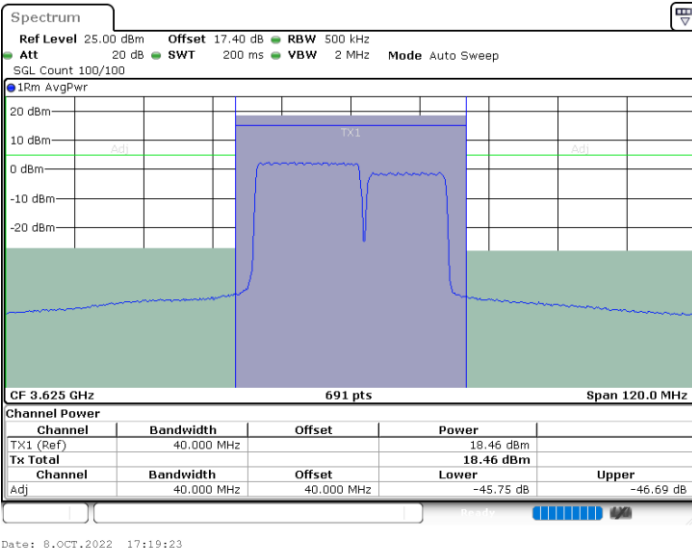

Date: 8.OCT.2022 15:10:40

LTE Band 48C / 20MHz+15MHz

QPSK

Lowest Channel / 1RB0 and 1RB74

Lowest Channel / 1RB99 and 1RB0

Lowest Channel / FullIRB

N/A

LTE Band 48C / 20MHz+15MHz

QPSK

Middle Channel / 1RB0 and 1RB74

Middle Channel / 1RB99 and 1RB0

Middle Channel / FullIRB

N/A

LTE Band 48C / 20MHz+15MHz

QPSK

Highest Channel / 1RB0 and 1RB74

Highest Channel / 1RB99 and 1RB0

Highest Channel / FullIRB

N/A

LTE Band 48C / 20MHz+20MHz

QPSK

Lowest Channel / 1RB0 and 1RB99

Lowest Channel / 1RB99 and 1RB0

Lowest Channel / FullIRB