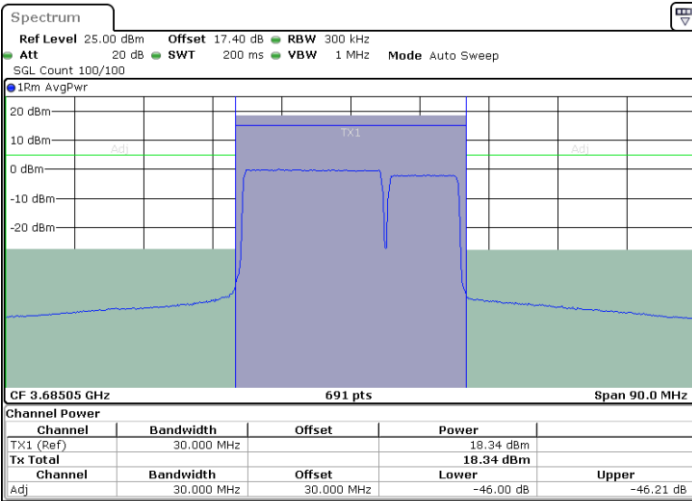

Lowest Channel / FullIRB

N/A

LTE Band 48C / 20MHz+10MHz

QPSK

Middle Channel / 1RB0 and 1RB49

Middle Channel / 1RB99 and 1RB0

Middle Channel / FullIRB

N/A

LTE Band 48C / 20MHz+10MHz

QPSK

Highest Channel / 1RB0 and 1RB49

Highest Channel / 1RB99 and 1RB0

Date: 8.OCT.2022 15:11:38

Date: 8.OCT.2022 15:16:27

Highest Channel / FullIRB

N/A

Date: 8.OCT.2022 15:10:40

LTE Band 48C / 20MHz+15MHz

QPSK

Lowest Channel / 1RB0 and 1RB74

Lowest Channel / 1RB99 and 1RB0

Lowest Channel / FullIRB

N/A

LTE Band 48C / 20MHz+15MHz