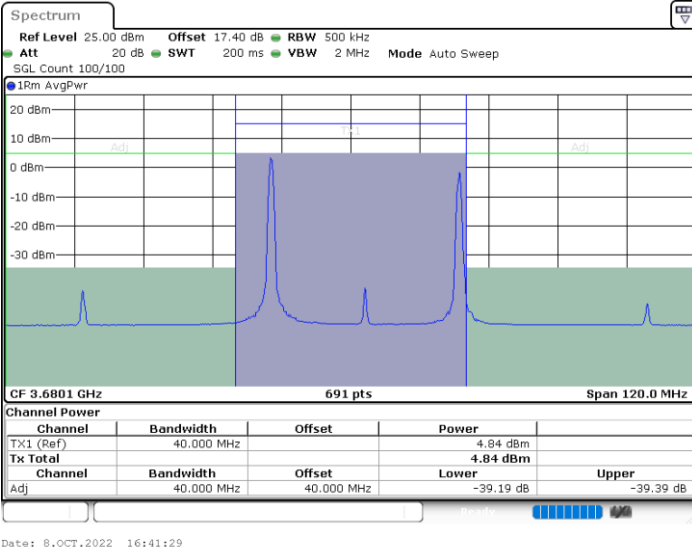

LTE Band 48C / 15MHz+20MHz

QPSK

Lowest Channel / 1RB0 and 1RB9

Lowest Channel / 1RB74 and 1RB0

Lowest Channel / FullIRB

N/A

LTE Band 48C / 15MHz+20MHz

QPSK

Middle Channel / 1RB0 and 1RB9

Middle Channel / 1RB74 and 1RB0

Middle Channel / FullRB

N/A

LTE Band 48C / 15MHz+20MHz

QPSK

Highest Channel / 1RB0 and 1RB99

Highest Channel / 1RB74 and 1RB0

Highest Channel / FullIRB

N/A

LTE Band 48C / 20MHz+5MHz

QPSK

Lowest Channel / 1RB0 and 1RB24

Lowest Channel / 1RB99 and 1RB0

Lowest Channel / FullIRB

N/A