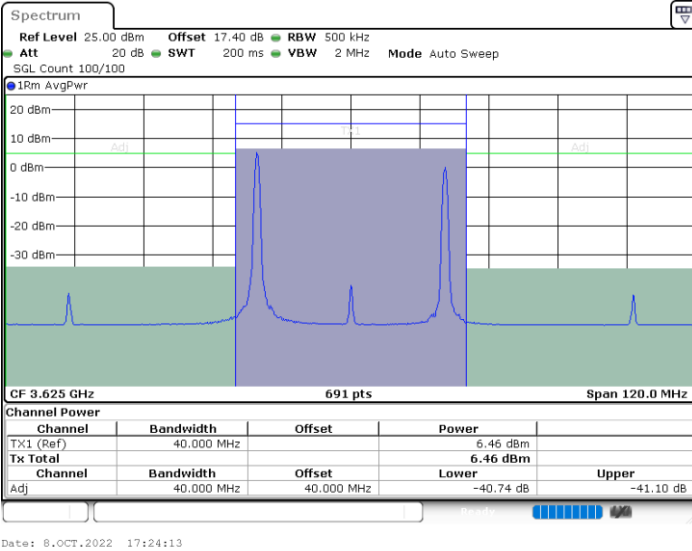

LTE Band 48C / 20MHz+10MHz

QPSK

Highest Channel / 1RB0 and 1RB49

Highest Channel / 1RB99 and 1RB0

Date: 8.OCT.2022 15:11:38

Date: 8.OCT.2022 15:16:27

Highest Channel / FullIRB

N/A

Date: 8.OCT.2022 15:10:40

LTE Band 48C / 20MHz+15MHz

QPSK

Lowest Channel / 1RB0 and 1RB74

Lowest Channel / 1RB99 and 1RB0

Lowest Channel / FullIRB

N/A

LTE Band 48C / 20MHz+15MHz

QPSK

Middle Channel / 1RB0 and 1RB74

Middle Channel / 1RB99 and 1RB0

Middle Channel / FullIRB

N/A

LTE Band 48C / 20MHz+15MHz

QPSK

Highest Channel / 1RB0 and 1RB74

Highest Channel / 1RB99 and 1RB0

Highest Channel / FullIRB

N/A

LTE Band 48C / 20MHz+20MHz

QPSK

Lowest Channel / 1RB0 and 1RB99

Lowest Channel / 1RB99 and 1RB0

Lowest Channel / FullIRB