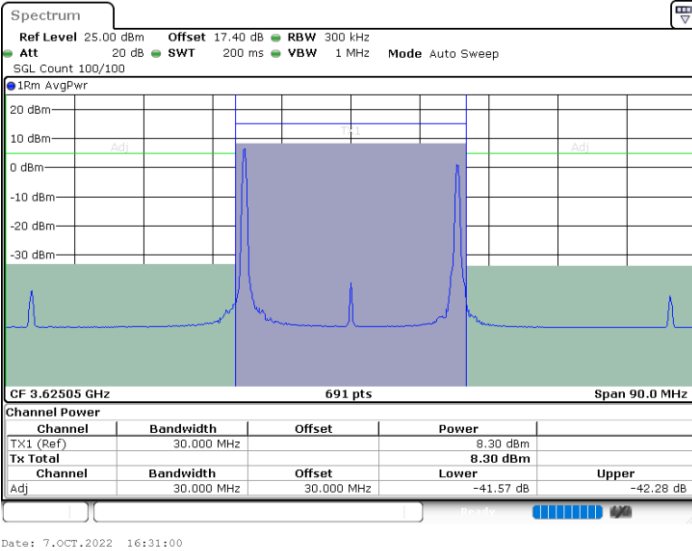

N/A

LTE Band 48C / 5MHz+20MHz

16QAM

Highest Channel / 1RB0 and 1RB99

Highest Channel / 1RB24 and 1RB0

Highest Channel / FullIRB

N/A

LTE Band 48C / 10MHz+20MHz

16QAM

Lowest Channel / 1RB0 and 1RB9

Lowest Channel / 1RB49 and 1RB0

Date: 7.OCT.2022 16:10:38

Date: 7.OCT.2022 16:13:31

Lowest Channel / FullIRB

N/A

Date: 7.OCT.2022 16:07:46

LTE Band 48C / 10MHz+20MHz

16QAM

Middle Channel / 1RB0 and 1RB9

Middle Channel / 1RB49 and 1RB0

Middle Channel / FullIRB

N/A

LTE Band 48C / 10MHz+20MHz

16QAM

Highest Channel / 1RB0 and 1RB99

Highest Channel / 1RB49 and 1RB0

Date: 7.OCT.2022 16:51:23

Date: 7.OCT.2022 16:54:15

Highest Channel / FullIRB

N/A

Date: 7.OCT.2022 16:48:28

LTE Band 48C / 15MHz+20MHz