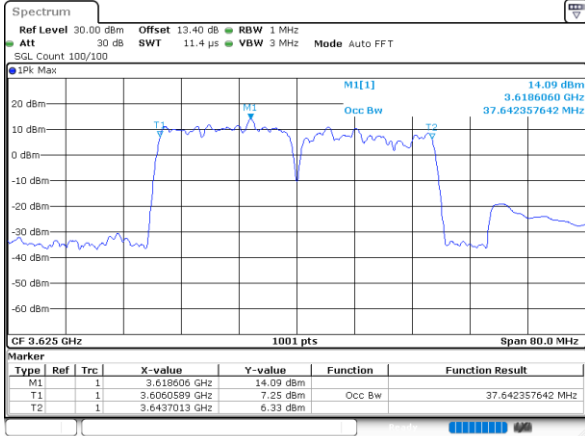

Middle Channel / 20MHz+15MHz

Date: 11.OCT.2022 11:39:18

LTE Band 48C

64QAM

Middle Channel / 20MHz+20MHz

N/A

LTE Band 48C

256QAM