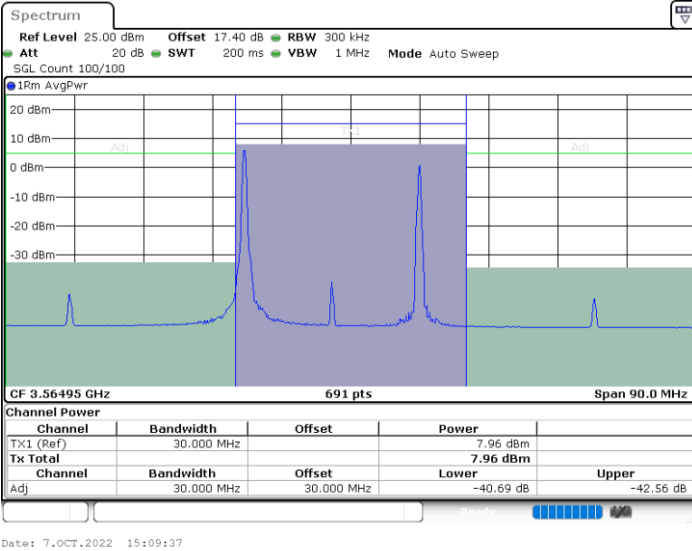

Middle Channel / 1RB74 and 1RB0

Middle Channel / FullIRB

N/A

LTE Band 48C / 15MHz+20MHz

16QAM

Highest Channel / 1RB0 and 1RB99

Highest Channel / 1RB74 and 1RB0

Highest Channel / FullIRB

N/A

LTE Band 48C / 20MHz+5MHz

16QAM

Lowest Channel / 1RB0 and 1RB24

Lowest Channel / 1RB99 and 1RB0

Lowest Channel / FullIRB

N/A

LTE Band 48C / 20MHz+5MHz

16QAM

Middle Channel / 1RB0 and 1RB24

Middle Channel / 1RB99 and 1RB0

Middle Channel / FullIRB

N/A

LTE Band 48C / 20MHz+5MHz

16QAM

Highest Channel / 1RB0 and 1RB24

Highest Channel / 1RB99 and 1RB0

Highest Channel / FullIRB

N/A

LTE Band 48C / 20MHz+10MHz

16QAM

Lowest Channel / 1RB0 and 1RB49

Lowest Channel / 1RB99 and 1RB0

Lowest Channel / FullIRB