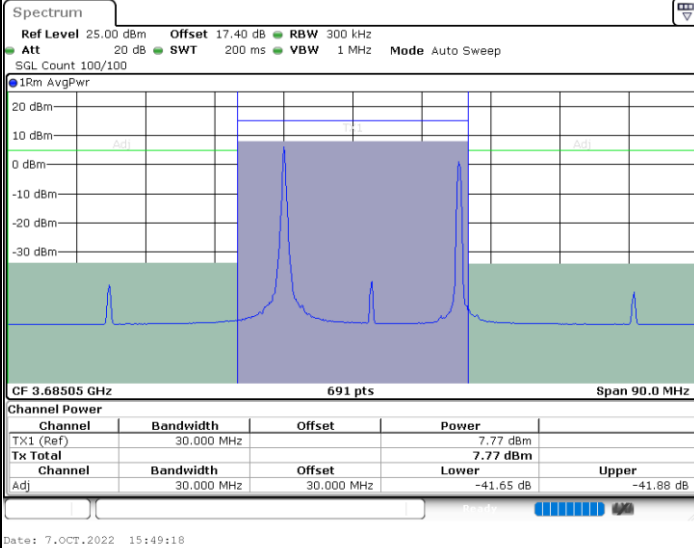

Highest Channel / FullIRB

N/A

LTE Band 48C / 20MHz+5MHz

QPSK

Lowest Channel / 1RB0 and 1RB24

Lowest Channel / 1RB99 and 1RB0

Lowest Channel / FullIRB

N/A

LTE Band 48C / 20MHz+5MHz

QPSK

Middle Channel / 1RB0 and 1RB24

Middle Channel / 1RB99 and 1RB0

Middle Channel / FullIRB

N/A

LTE Band 48C / 20MHz+5MHz

QPSK

Highest Channel / 1RB0 and 1RB24

Highest Channel / 1RB99 and 1RB0

Highest Channel / FullIRB

N/A

LTE Band 48C / 20MHz+10MHz

QPSK

Lowest Channel / 1RB0 and 1RB49

Lowest Channel / 1RB99 and 1RB0