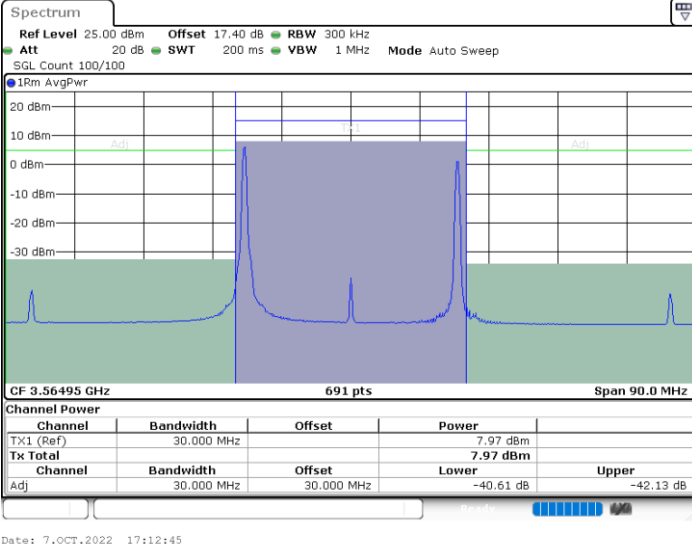

LTE Band 48C / 20MHz+5MHz

QPSK

Middle Channel / 1RB0 and 1RB24

Middle Channel / 1RB99 and 1RB0

Middle Channel / FullIRB

N/A

LTE Band 48C / 20MHz+5MHz

QPSK

Highest Channel / 1RB0 and 1RB24

Highest Channel / 1RB99 and 1RB0

Highest Channel / FullIRB

N/A

LTE Band 48C / 20MHz+10MHz

QPSK

Lowest Channel / 1RB0 and 1RB49

Lowest Channel / 1RB99 and 1RB0

Lowest Channel / FullIRB

N/A

LTE Band 48C / 20MHz+10MHz

QPSK

Middle Channel / 1RB0 and 1RB49

Middle Channel / 1RB99 and 1RB0

Middle Channel / FullIRB

N/A