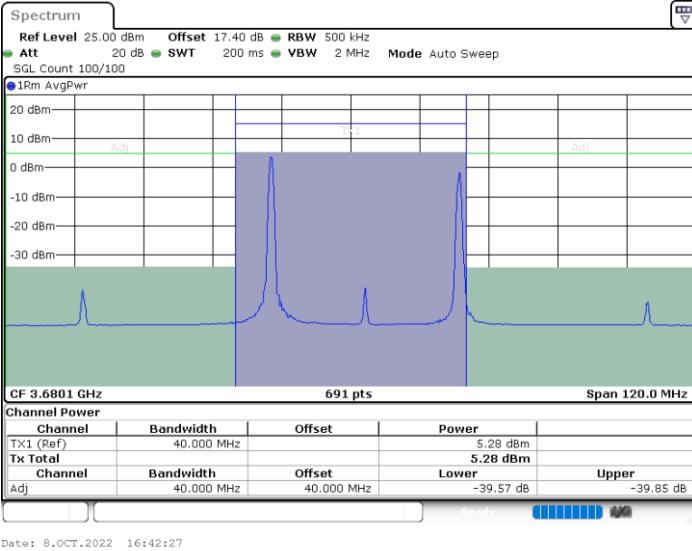

16QAM

Lowest Channel / 1RB0 and 1RB9

Lowest Channel / 1RB74 and 1RB0

Lowest Channel / FullIRB

N/A

LTE Band 48C / 15MHz+20MHz

16QAM

Middle Channel / 1RB0 and 1RB9

Middle Channel / 1RB74 and 1RB0

Middle Channel / FullIRB

N/A

LTE Band 48C / 15MHz+20MHz

16QAM

Highest Channel / 1RB0 and 1RB99

Highest Channel / 1RB74 and 1RB0

Highest Channel / FullIRB

N/A

LTE Band 48C / 20MHz+5MHz

16QAM

Lowest Channel / 1RB0 and 1RB24

Lowest Channel / 1RB99 and 1RB0

Lowest Channel / FullIRB

N/A

LTE Band 48C / 20MHz+5MHz