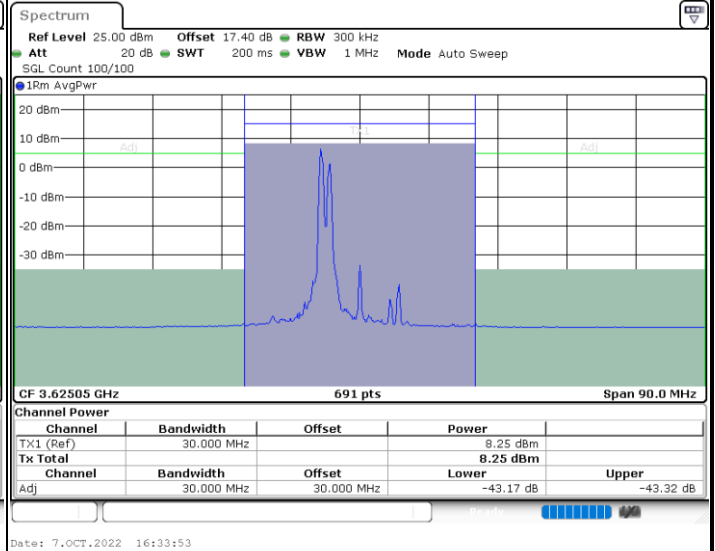

N/A

LTE Band 48C / 5MHz+20MHz

16QAM

Highest Channel / 1RB0 and 1RB99

Highest Channel / 1RB24 and 1RB0

Highest Channel / FullIRB

N/A

LTE Band 48C / 10MHz+20MHz

16QAM

Lowest Channel / 1RB0 and 1RB9

Lowest Channel / 1RB49 and 1RB0

Date: 7.OCT.2022 16:10:38

Date: 7.OCT.2022 16:13:31

Lowest Channel / FullIRB

N/A

Date: 7.OCT.2022 16:07:46

LTE Band 48C / 10MHz+20MHz

16QAM

Middle Channel / 1RB0 and 1RB9

Middle Channel / 1RB49 and 1RB0

Middle Channel / FullIRB

N/A

LTE Band 48C / 10MHz+20MHz

16QAM

Highest Channel / 1RB0 and 1RB99

Highest Channel / 1RB49 and 1RB0

Date: 7.OCT.2022 16:51:23

Date: 7.OCT.2022 16:54:15

Highest Channel / FullIRB

N/A

Date: 7.OCT.2022 16:48:28

LTE Band 48C / 15MHz+20MHz