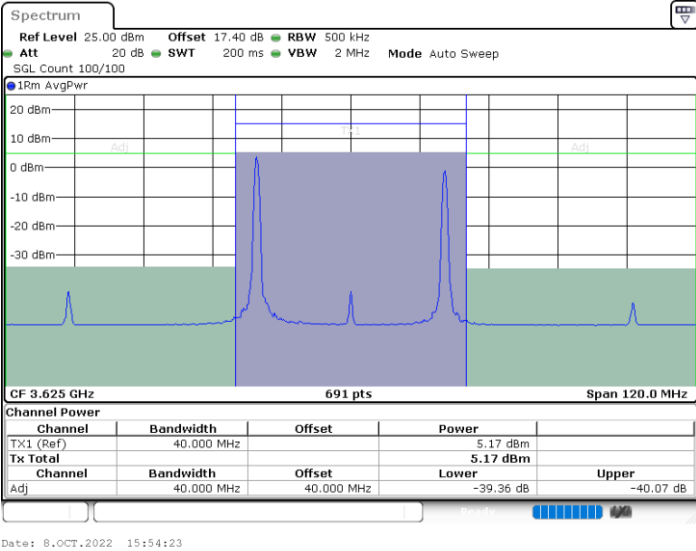

Middle Channel / FullIRB

N/A

LTE Band 48C / 10MHz+20MHz

QPSK

Highest Channel / 1RB0 and 1RB99

Highest Channel / 1RB49 and 1RB0

Highest Channel / FullIRB

N/A

LTE Band 48C / 15MHz+20MHz

QPSK

Lowest Channel / 1RB0 and 1RB9

Lowest Channel / 1RB74 and 1RB0

Lowest Channel / FullIRB

N/A

LTE Band 48C / 15MHz+20MHz

QPSK

Middle Channel / 1RB0 and 1RB9

Middle Channel / 1RB74 and 1RB0

Middle Channel / FullRB

N/A

LTE Band 48C / 15MHz+20MHz

QPSK

Highest Channel / 1RB0 and 1RB99

Highest Channel / 1RB74 and 1RB0