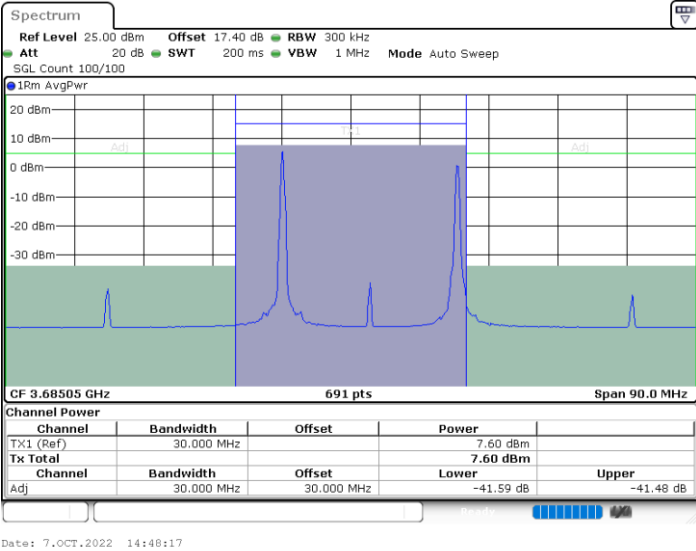

N/A

Date: 7.OCT.2022 14:04:43

LTE Band 48C / 5MHz+20MHz

QPSK

Middle Channel / 1RB0 and 1RB9

Middle Channel / 1RB24 and 1RB0

Middle Channel / FullIRB

N/A

LTE Band 48C / 5MHz+20MHz

QPSK

Highest Channel / 1RB0 and 1RB99

Highest Channel / 1RB24 and 1RB0

Highest Channel / FullIRB

N/A

LTE Band 48C / 10MHz+20MHz

QPSK