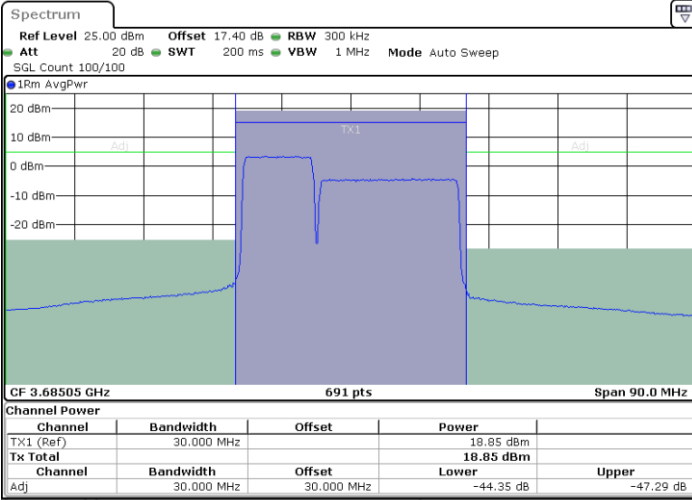

LTE Band 48C / 10MHz+20MHz

16QAM

Middle Channel / 1RB0 and 1RB9

Middle Channel / 1RB49 and 1RB0

Middle Channel / FullIRB

N/A

LTE Band 48C / 10MHz+20MHz

16QAM

Highest Channel / 1RB0 and 1RB99

Highest Channel / 1RB49 and 1RB0

Date: 7.OCT.2022 16:51:23

Date: 7.OCT.2022 16:54:15

Highest Channel / FullIRB

N/A

Date: 7.OCT.2022 16:48:28

LTE Band 48C / 15MHz+20MHz

16QAM

Lowest Channel / 1RB0 and 1RB9

Lowest Channel / 1RB74 and 1RB0

Lowest Channel / FullIRB

N/A

LTE Band 48C / 15MHz+20MHz

16QAM

Middle Channel / 1RB0 and 1RB9

Middle Channel / 1RB74 and 1RB0

Middle Channel / FullIRB

N/A

LTE Band 48C / 15MHz+20MHz

16QAM

Highest Channel / 1RB0 and 1RB99

Highest Channel / 1RB74 and 1RB0

Highest Channel / FullIRB