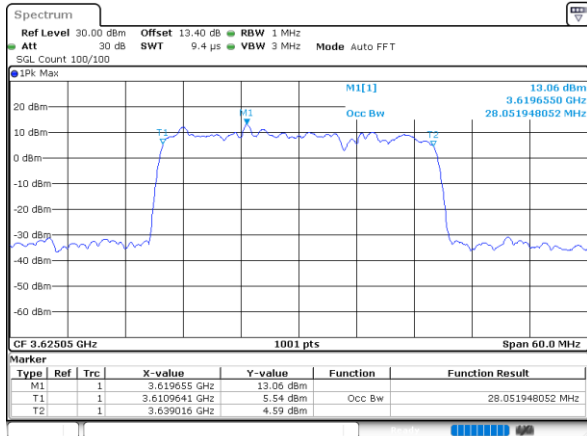

Middle Channel / 20MHz+10MHz

Date: 11.OCT.2022 11:29:20