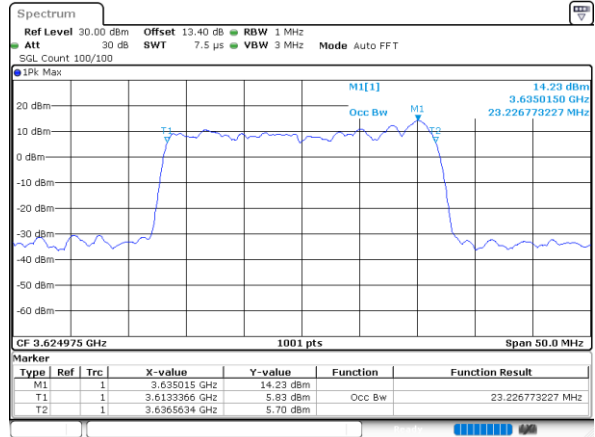

Middle Channel / 5MHz+20MHz

Date: 11.OCT.2022 11:13:24

Middle Channel / 10MHz+20MHz

Date: 11.OCT.2022 11:24:01

Middle Channel / 15MHz+20MHz

Date: 11.OCT.2022 11:34:39

Middle Channel / 20MHz+5MHz

Date: 11.OCT.2022 11:18:42