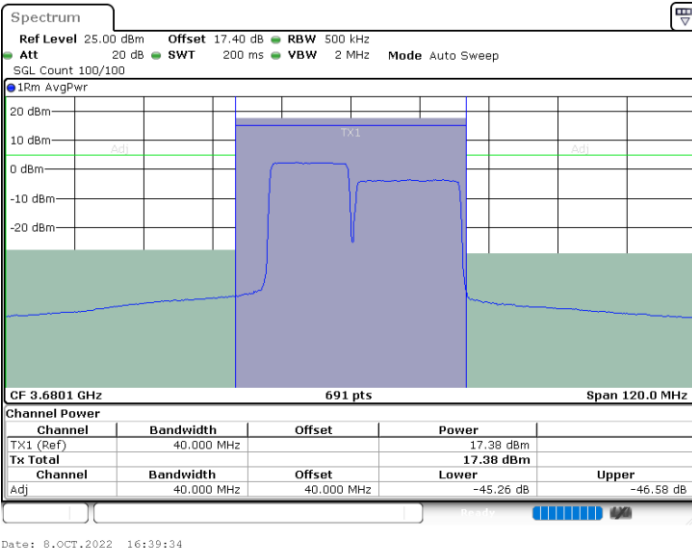

Highest Channel / 1RB0 and 1RB99

Highest Channel / 1RB49 and 1RB0

Date: 7.OCT.2022 16:51:23

Date: 7.OCT.2022 16:54:15

Highest Channel / FullIRB

N/A

Date: 7.OCT.2022 16:48:28

LTE Band 48C / 15MHz+20MHz

16QAM

Lowest Channel / 1RB0 and 1RB9

Lowest Channel / 1RB74 and 1RB0

Lowest Channel / FullIRB

N/A

LTE Band 48C / 15MHz+20MHz

16QAM

Middle Channel / 1RB0 and 1RB9

Middle Channel / 1RB74 and 1RB0

Middle Channel / FullIRB

N/A

LTE Band 48C / 15MHz+20MHz

16QAM

Highest Channel / 1RB0 and 1RB99

Highest Channel / 1RB74 and 1RB0

Highest Channel / FullIRB

N/A

LTE Band 48C / 20MHz+5MHz

16QAM

Lowest Channel / 1RB0 and 1RB24

Lowest Channel / 1RB99 and 1RB0

Lowest Channel / FullIRB

N/A

LTE Band 48C / 20MHz+5MHz