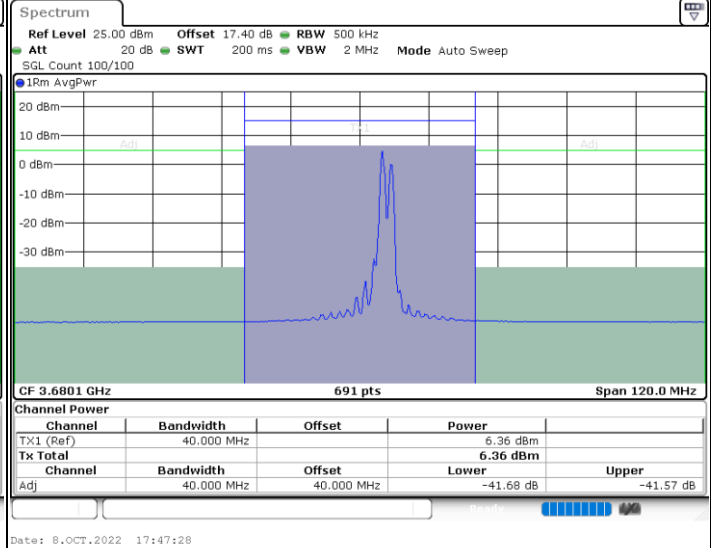

Date: 8.OCT.2022 15:10:40

LTE Band 48C / 20MHz+15MHz

QPSK

Lowest Channel / 1RB0 and 1RB74

Lowest Channel / 1RB99 and 1RB0

Lowest Channel / FullIRB

N/A

LTE Band 48C / 20MHz+15MHz

QPSK

Middle Channel / 1RB0 and 1RB74

Middle Channel / 1RB99 and 1RB0

Middle Channel / FullIRB

N/A

LTE Band 48C / 20MHz+15MHz

QPSK

Highest Channel / 1RB0 and 1RB74

Highest Channel / 1RB99 and 1RB0

Highest Channel / FullIRB

N/A

LTE Band 48C / 20MHz+20MHz

QPSK

Lowest Channel / 1RB0 and 1RB99

Lowest Channel / 1RB99 and 1RB0

Lowest Channel / FullIRB