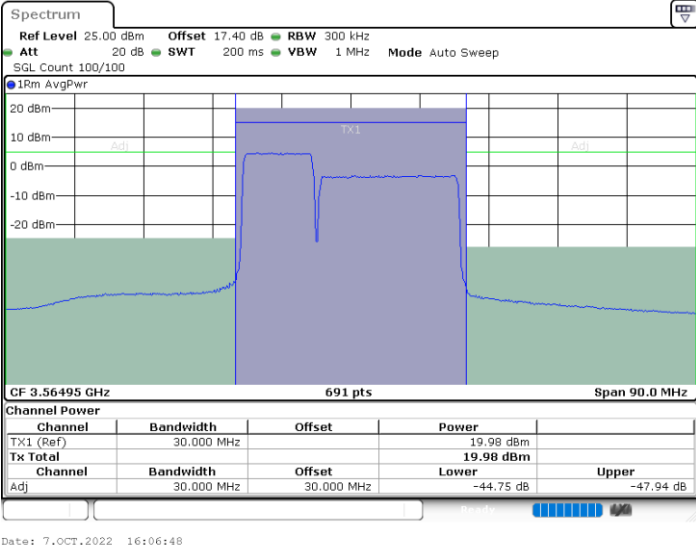

LTE Band 48C / 5MHz+20MHz

QPSK

Highest Channel / 1RB0 and 1RB99

Highest Channel / 1RB24 and 1RB0

Highest Channel / FullIRB

N/A

LTE Band 48C / 10MHz+20MHz

QPSK

Lowest Channel / 1RB0 and 1RB9

Lowest Channel / 1RB49 and 1RB0

Lowest Channel / FullIRB

N/A

LTE Band 48C / 10MHz+20MHz

QPSK

Middle Channel / 1RB0 and 1RB99

Middle Channel / 1RB49 and 1RB0

Middle Channel / FullIRB

N/A

LTE Band 48C / 10MHz+20MHz

QPSK

Highest Channel / 1RB0 and 1RB99

Highest Channel / 1RB49 and 1RB0

Highest Channel / FullIRB

N/A