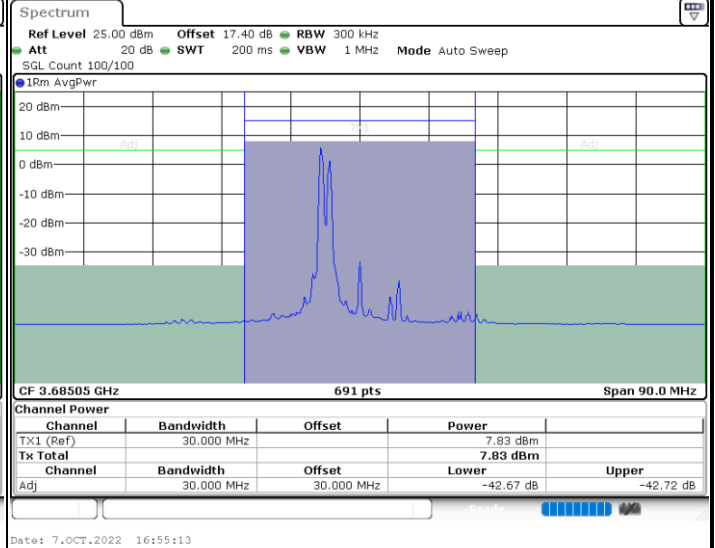

Lowest Channel / 1RB0 and 1RB9

Lowest Channel / 1RB49 and 1RB0

Lowest Channel / FullIRB

N/A

LTE Band 48C / 10MHz+20MHz

QPSK

Middle Channel / 1RB0 and 1RB99

Middle Channel / 1RB49 and 1RB0

Middle Channel / FullIRB

N/A

LTE Band 48C / 10MHz+20MHz

QPSK

Highest Channel / 1RB0 and 1RB99

Highest Channel / 1RB49 and 1RB0

Highest Channel / FullIRB

N/A

LTE Band 48C / 15MHz+20MHz

QPSK

Lowest Channel / 1RB0 and 1RB9

Lowest Channel / 1RB74 and 1RB0

Lowest Channel / FullIRB

N/A

LTE Band 48C / 15MHz+20MHz

QPSK