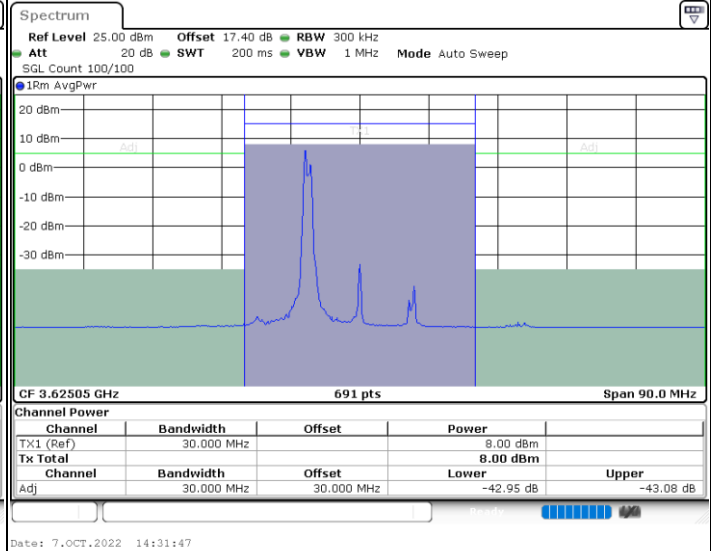

QPSK

Highest Channel / 1RB0 and 1RB99

Highest Channel / 1RB99 and 1RB0

Highest Channel / FullIRB

N/A

LTE Band 48C / 5MHz+20MHz

16QAM

Lowest Channel / 1RB0 and 1RB9

Lowest Channel / 1RB24 and 1RB0

Lowest Channel / FullIRB

N/A

LTE Band 48C / 5MHz+20MHz

16QAM

Middle Channel / 1RB0 and 1RB99

Middle Channel / 1RB24 and 1RB0

Middle Channel / FullIRB

N/A

LTE Band 48C / 5MHz+20MHz

16QAM

Highest Channel / 1RB0 and 1RB99

Highest Channel / 1RB24 and 1RB0

Highest Channel / FullIRB

N/A

LTE Band 48C / 10MHz+20MHz