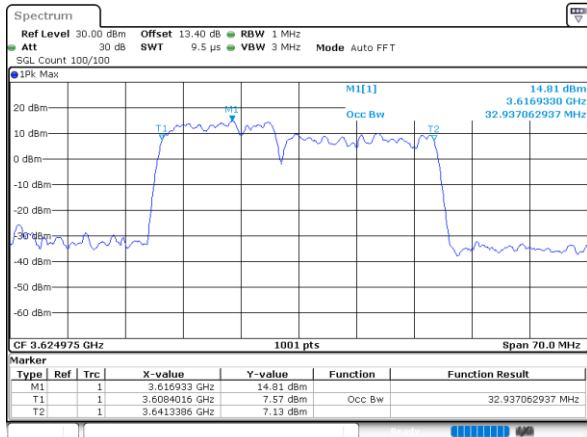

Middle Channel / 15MHz+20MHz

Date: 11.OCT.2022 11:34:00