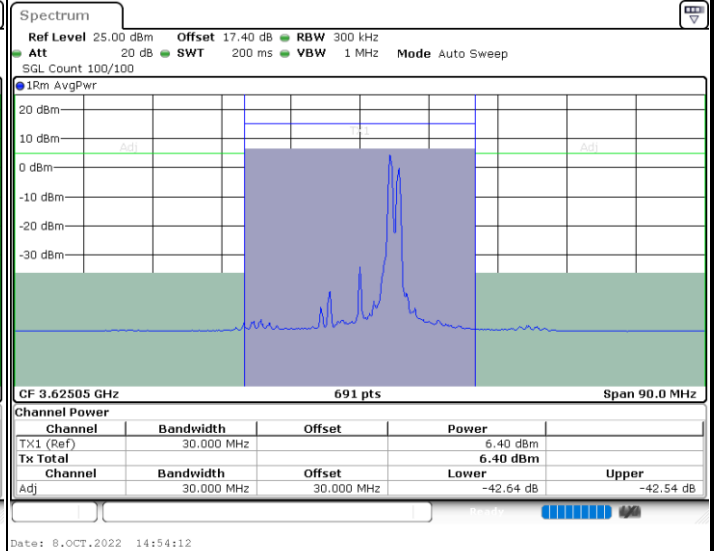

Highest Channel / 1RB0 and 1RB24

Highest Channel / 1RB99 and 1RB0

Highest Channel / FullIRB

N/A

LTE Band 48C / 20MHz+10MHz

QPSK

Lowest Channel / 1RB0 and 1RB49

Lowest Channel / 1RB99 and 1RB0

Lowest Channel / FullIRB

N/A

LTE Band 48C / 20MHz+10MHz

QPSK

Middle Channel / 1RB0 and 1RB49

Middle Channel / 1RB99 and 1RB0

Middle Channel / FullIRB

N/A

LTE Band 48C / 20MHz+10MHz

QPSK

Highest Channel / 1RB0 and 1RB49

Highest Channel / 1RB99 and 1RB0

Date: 8.OCT.2022 15:11:38

Date: 8.OCT.2022 15:16:27

Highest Channel / FullIRB

N/A