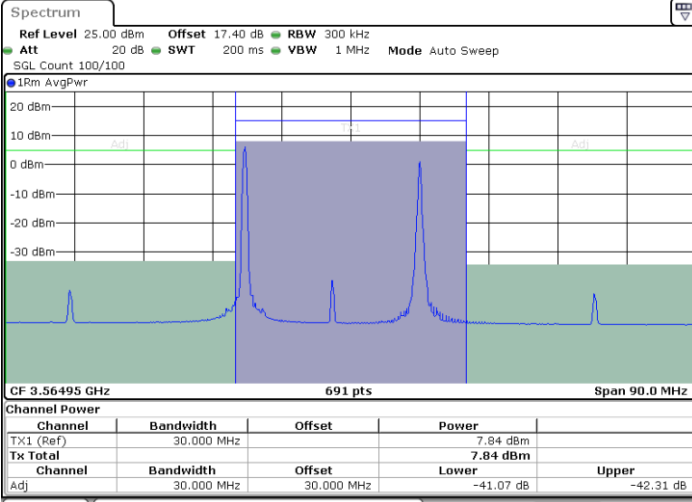

Middle Channel / 20MHz+10MHz

Date: 11.OCT.2022 11:29:20

Middle Channel / 20MHz+15MHz

Date: 11.OCT.2022 11:39:57

LTE Band 48C

256QAM

Middle Channel / 20MHz+20MHz

N/A

ACLR

LTE Band 48C / 5MHz+20MHz

QPSK

Lowest Channel / 1RB0 and 1RB99

Lowest Channel / 1RB24 and 1RB0

Date: 7.OCT.2022 14:09:30

Date: 7.OCT.2022 14:10:27

Lowest Channel / FullIRB