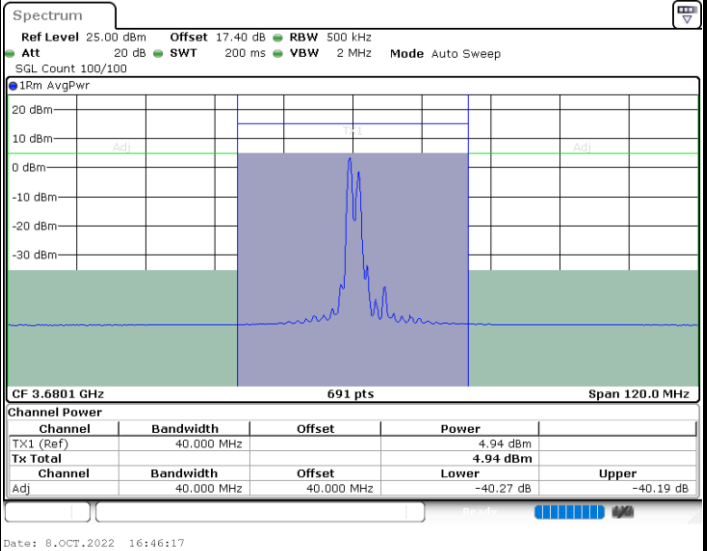

LTE Band 48C / 15MHz+20MHz

QPSK

Lowest Channel / 1RB0 and 1RB9

Lowest Channel / 1RB74 and 1RB0

Lowest Channel / FullIRB

N/A

LTE Band 48C / 15MHz+20MHz

QPSK

Middle Channel / 1RB0 and 1RB9

Middle Channel / 1RB74 and 1RB0

Middle Channel / FullRB

N/A

LTE Band 48C / 15MHz+20MHz

QPSK

Highest Channel / 1RB0 and 1RB99

Highest Channel / 1RB74 and 1RB0

Highest Channel / FullIRB

N/A

LTE Band 48C / 20MHz+5MHz

QPSK

Lowest Channel / 1RB0 and 1RB24

Lowest Channel / 1RB99 and 1RB0

Lowest Channel / FullIRB

N/A