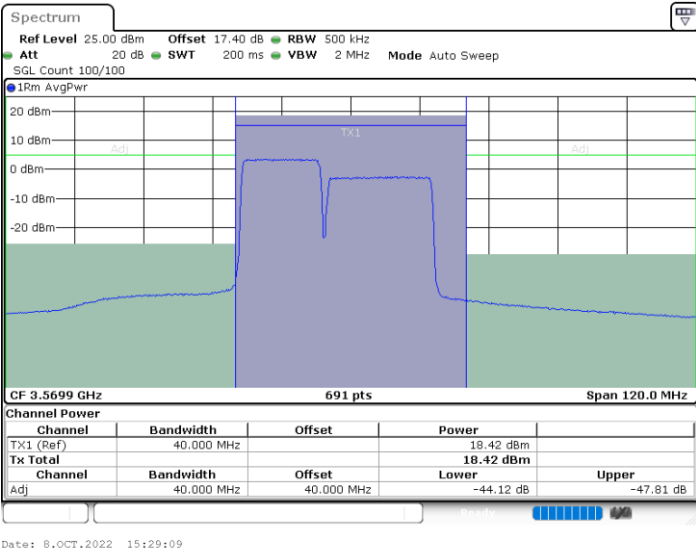

Middle Channel / FullIRB

N/A

LTE Band 48C / 10MHz+20MHz

QPSK

Highest Channel / 1RB0 and 1RB99

Highest Channel / 1RB49 and 1RB0

Highest Channel / FullIRB

N/A

LTE Band 48C / 15MHz+20MHz

QPSK

Lowest Channel / 1RB0 and 1RB9

Lowest Channel / 1RB74 and 1RB0

Lowest Channel / FullIRB

N/A

LTE Band 48C / 15MHz+20MHz

QPSK

Middle Channel / 1RB0 and 1RB9

Middle Channel / 1RB74 and 1RB0

Middle Channel / FullRB

N/A

LTE Band 48C / 15MHz+20MHz

QPSK

Highest Channel / 1RB0 and 1RB99

Highest Channel / 1RB74 and 1RB0

Highest Channel / FullIRB

N/A

LTE Band 48C / 20MHz+5MHz

QPSK

Lowest Channel / 1RB0 and 1RB24

Lowest Channel / 1RB99 and 1RB0

Lowest Channel / FullIRB

N/A