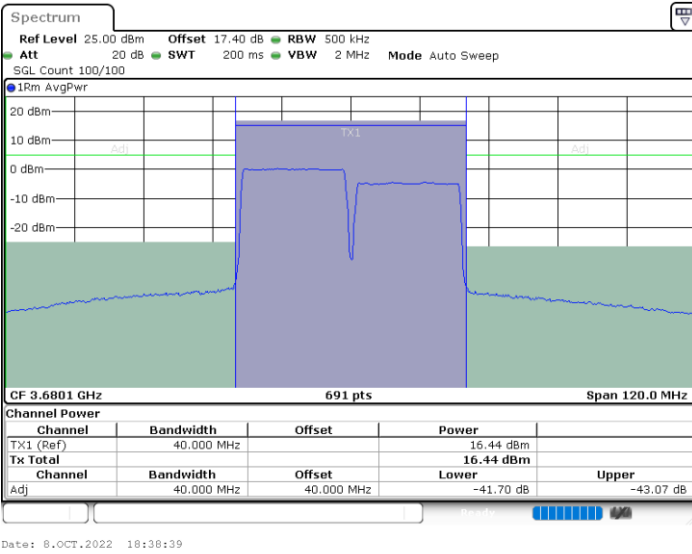

N/A

LTE Band 48C / 20MHz+20MHz

QPSK

MiddleChannel / 1RB0 and 1RB99

Middle Channel / 1RB99 and 1RB0

Middle Channel / FullIRB

N/A

LTE Band 48C / 20MHz+20MHz

QPSK

Highest Channel / 1RB0 and 1RB99

Highest Channel / 1RB99 and 1RB0

Highest Channel / FullIRB

N/A

LTE Band 48C / 5MHz+20MHz

16QAM

Lowest Channel / 1RB0 and 1RB9

Lowest Channel / 1RB24 and 1RB0

Lowest Channel / FullIRB

N/A

LTE Band 48C / 5MHz+20MHz

16QAM

Middle Channel / 1RB0 and 1RB99

Middle Channel / 1RB24 and 1RB0

Middle Channel / FullIRB

N/A

LTE Band 48C / 5MHz+20MHz

16QAM

Highest Channel / 1RB0 and 1RB99

Highest Channel / 1RB24 and 1RB0

Highest Channel / FullIRB

N/A

LTE Band 48C / 10MHz+20MHz