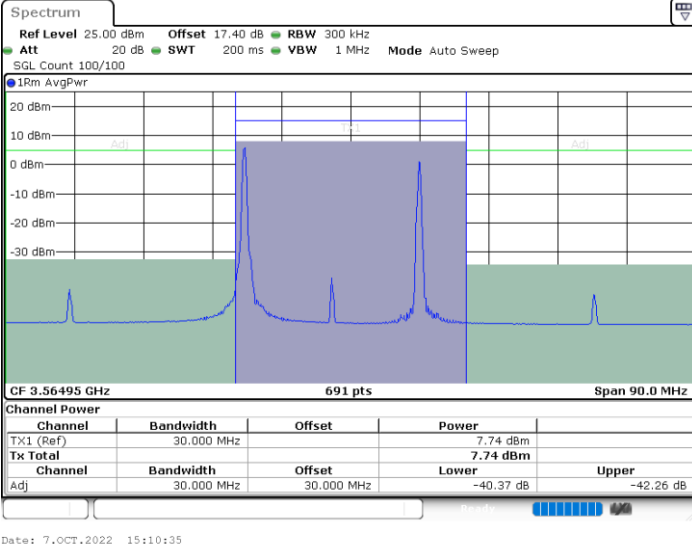

Highest Channel / FullIRB

N/A

LTE Band 48C / 20MHz+5MHz

QPSK

Lowest Channel / 1RB0 and 1RB24

Lowest Channel / 1RB99 and 1RB0

Lowest Channel / FullIRB

N/A

LTE Band 48C / 20MHz+5MHz

QPSK

Middle Channel / 1RB0 and 1RB24

Middle Channel / 1RB99 and 1RB0

Middle Channel / FullIRB

N/A

LTE Band 48C / 20MHz+5MHz

QPSK