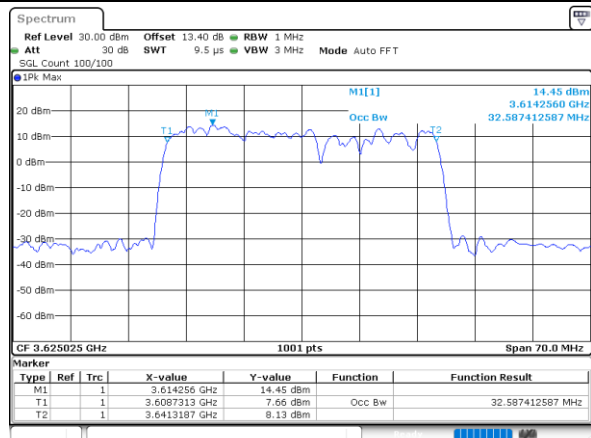

Middle Channel / 20MHz+15MHz

Date: 11.OCT.2022 11:39:18