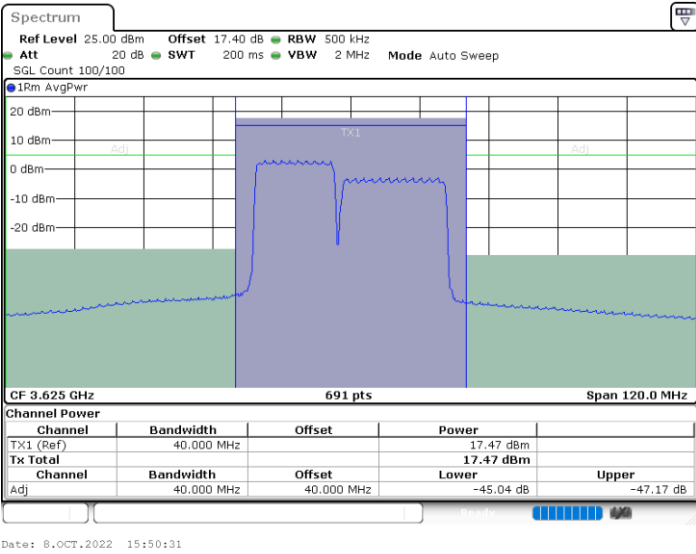

Highest Channel / 1RB0 and 1RB99

Highest Channel / 1RB49 and 1RB0

Date: 7.OCT.2022 16:51:23

Date: 7.OCT.2022 16:54:15

Highest Channel / FullIRB

N/A

Date: 7.OCT.2022 16:48:28

LTE Band 48C / 15MHz+20MHz

16QAM

Lowest Channel / 1RB0 and 1RB9

Lowest Channel / 1RB74 and 1RB0

Lowest Channel / FullIRB

N/A

LTE Band 48C / 15MHz+20MHz

16QAM

Middle Channel / 1RB0 and 1RB9

Middle Channel / 1RB74 and 1RB0

Middle Channel / FullIRB

N/A

LTE Band 48C / 15MHz+20MHz

16QAM

Highest Channel / 1RB0 and 1RB99

Highest Channel / 1RB74 and 1RB0

Highest Channel / FullIRB