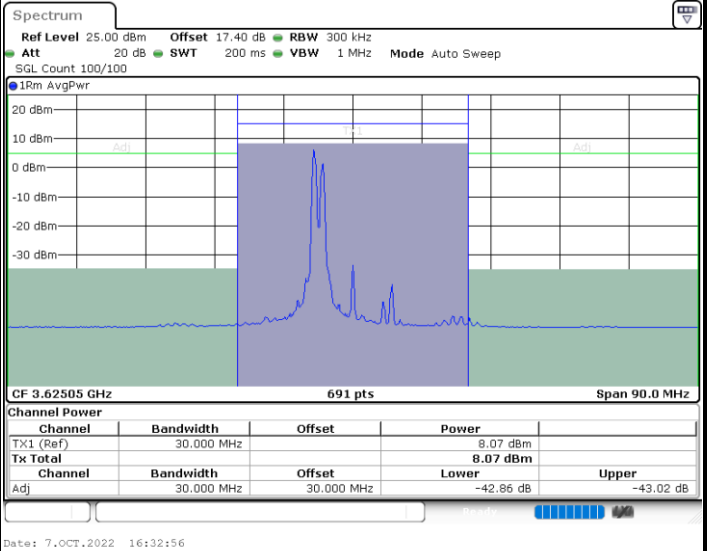

LTE Band 48C / 5MHz+20MHz

QPSK

Highest Channel / 1RB0 and 1RB99

Highest Channel / 1RB24 and 1RB0

Highest Channel / FullIRB

N/A

LTE Band 48C / 10MHz+20MHz

QPSK

Lowest Channel / 1RB0 and 1RB9

Lowest Channel / 1RB49 and 1RB0

Lowest Channel / FullIRB

N/A

LTE Band 48C / 10MHz+20MHz

QPSK

Middle Channel / 1RB0 and 1RB99

Middle Channel / 1RB49 and 1RB0

Middle Channel / FullIRB

N/A

LTE Band 48C / 10MHz+20MHz

QPSK

Highest Channel / 1RB0 and 1RB99

Highest Channel / 1RB49 and 1RB0

Highest Channel / FullIRB

N/A

LTE Band 48C / 15MHz+20MHz

QPSK

Lowest Channel / 1RB0 and 1RB9

Lowest Channel / 1RB74 and 1RB0

Lowest Channel / FullIRB

N/A

LTE Band 48C / 15MHz+20MHz

QPSK