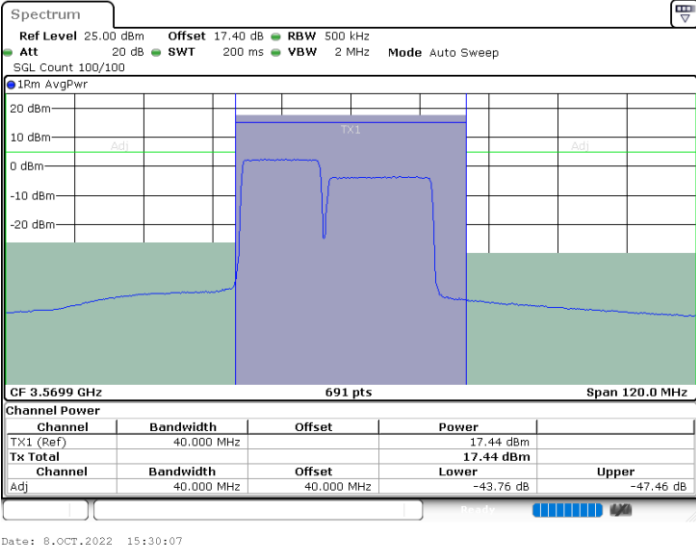

Highest Channel / 1RB0 and 1RB99

Highest Channel / 1RB49 and 1RB0

Date: 7.OCT.2022 16:51:23

Date: 7.OCT.2022 16:54:15

Highest Channel / FullIRB

N/A

Date: 7.OCT.2022 16:48:28

LTE Band 48C / 15MHz+20MHz

16QAM

Lowest Channel / 1RB0 and 1RB9

Lowest Channel / 1RB74 and 1RB0

Lowest Channel / FullIRB

N/A

LTE Band 48C / 15MHz+20MHz

16QAM

Middle Channel / 1RB0 and 1RB9

Middle Channel / 1RB74 and 1RB0

Middle Channel / FullIRB

N/A

LTE Band 48C / 15MHz+20MHz

16QAM

Highest Channel / 1RB0 and 1RB99

Highest Channel / 1RB74 and 1RB0

Highest Channel / FullIRB