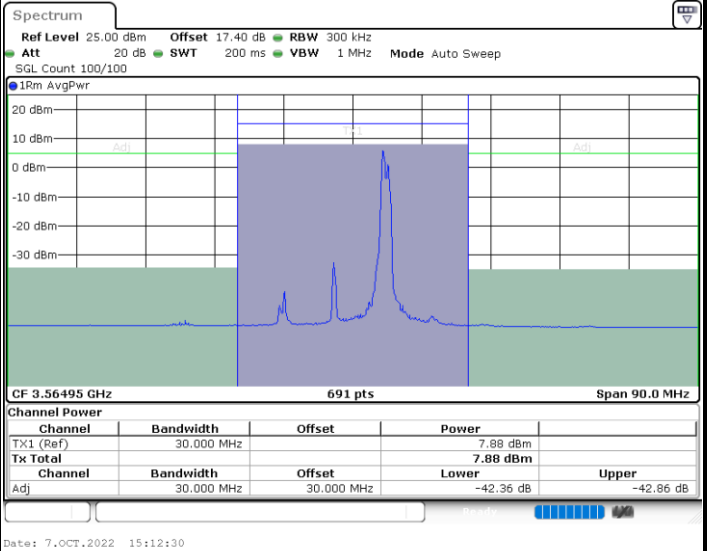

Middle Channel / 1RB74 and 1RB0

Middle Channel / FullIRB

N/A

LTE Band 48C / 15MHz+20MHz

16QAM

Highest Channel / 1RB0 and 1RB99

Highest Channel / 1RB74 and 1RB0

Highest Channel / FullIRB

N/A

LTE Band 48C / 20MHz+5MHz

16QAM

Lowest Channel / 1RB0 and 1RB24

Lowest Channel / 1RB99 and 1RB0

Lowest Channel / FullIRB

N/A

LTE Band 48C / 20MHz+5MHz

16QAM

Middle Channel / 1RB0 and 1RB24

Middle Channel / 1RB99 and 1RB0

Middle Channel / FullIRB

N/A

LTE Band 48C / 20MHz+5MHz

16QAM

Highest Channel / 1RB0 and 1RB24

Highest Channel / 1RB99 and 1RB0

Highest Channel / FullIRB

N/A

LTE Band 48C / 20MHz+10MHz

16QAM

Lowest Channel / 1RB0 and 1RB49

Lowest Channel / 1RB99 and 1RB0

Lowest Channel / FullIRB