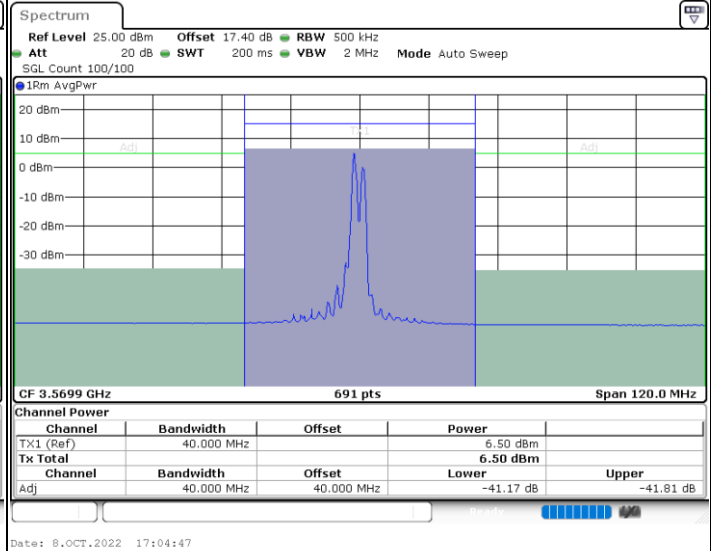

LTE Band 48C / 20MHz+10MHz

QPSK

Highest Channel / 1RB0 and 1RB49

Highest Channel / 1RB99 and 1RB0

Date: 8.OCT.2022 15:11:38

Date: 8.OCT.2022 15:16:27

Highest Channel / FullIRB

N/A

Date: 8.OCT.2022 15:10:40

LTE Band 48C / 20MHz+15MHz

QPSK

Lowest Channel / 1RB0 and 1RB74

Lowest Channel / 1RB99 and 1RB0

Lowest Channel / FullIRB

N/A

LTE Band 48C / 20MHz+15MHz

QPSK

Middle Channel / 1RB0 and 1RB74

Middle Channel / 1RB99 and 1RB0

Middle Channel / FullIRB

N/A

LTE Band 48C / 20MHz+15MHz

QPSK

Highest Channel / 1RB0 and 1RB74

Highest Channel / 1RB99 and 1RB0

Highest Channel / FullIRB

N/A

LTE Band 48C / 20MHz+20MHz

QPSK

Lowest Channel / 1RB0 and 1RB99

Lowest Channel / 1RB99 and 1RB0

Lowest Channel / FullIRB