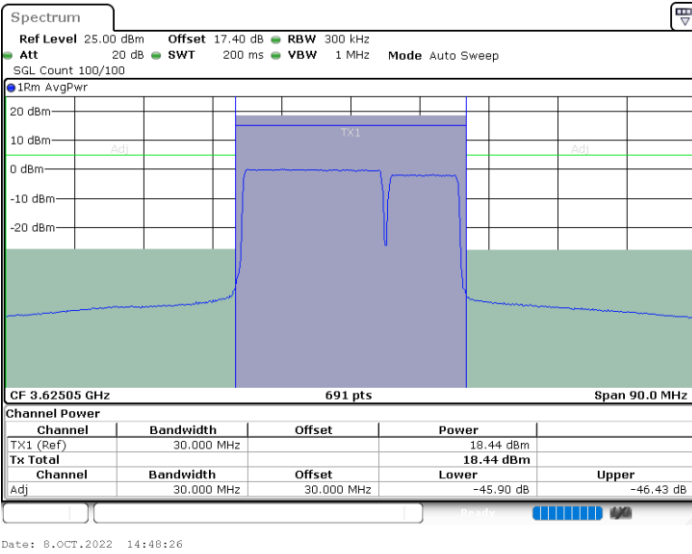

Highest Channel / 1RB0 and 1RB24

Highest Channel / 1RB99 and 1RB0

Highest Channel / FullIRB

N/A

LTE Band 48C / 20MHz+10MHz

QPSK

Lowest Channel / 1RB0 and 1RB49

Lowest Channel / 1RB99 and 1RB0

Lowest Channel / FullIRB

N/A

LTE Band 48C / 20MHz+10MHz

QPSK

Middle Channel / 1RB0 and 1RB49

Middle Channel / 1RB99 and 1RB0

Middle Channel / FullIRB

N/A

LTE Band 48C / 20MHz+10MHz

QPSK

Highest Channel / 1RB0 and 1RB49

Highest Channel / 1RB99 and 1RB0

Date: 8.OCT.2022 15:11:38

Date: 8.OCT.2022 15:16:27

Highest Channel / FullIRB

N/A