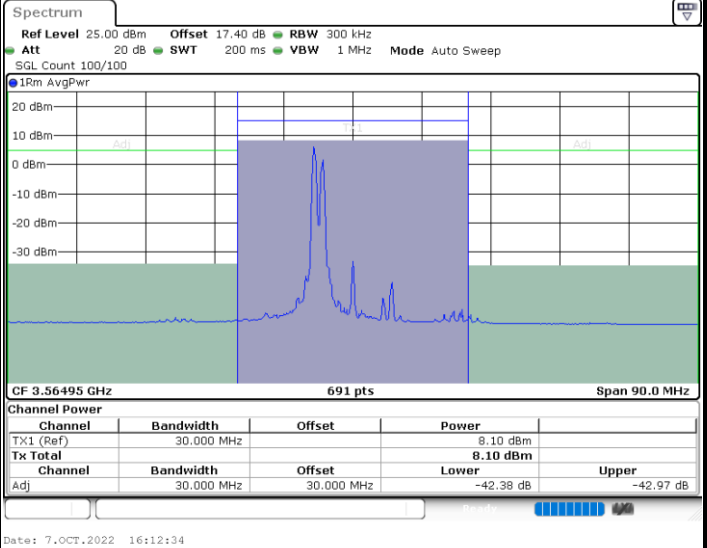

LTE Band 48C / 5MHz+20MHz

QPSK

Highest Channel / 1RB0 and 1RB99

Highest Channel / 1RB24 and 1RB0

Highest Channel / FullIRB

N/A

LTE Band 48C / 10MHz+20MHz

QPSK

Lowest Channel / 1RB0 and 1RB9

Lowest Channel / 1RB49 and 1RB0

Lowest Channel / FullIRB

N/A

LTE Band 48C / 10MHz+20MHz

QPSK

Middle Channel / 1RB0 and 1RB99

Middle Channel / 1RB49 and 1RB0

Middle Channel / FullIRB

N/A

LTE Band 48C / 10MHz+20MHz

QPSK

Highest Channel / 1RB0 and 1RB99

Highest Channel / 1RB49 and 1RB0

Highest Channel / FullIRB

N/A