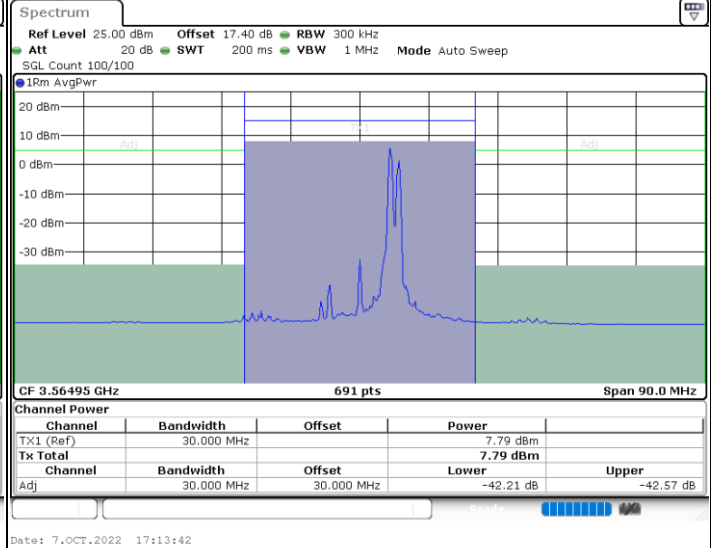

LTE Band 48C / 20MHz+5MHz

QPSK

Middle Channel / 1RB0 and 1RB24

Middle Channel / 1RB99 and 1RB0

Middle Channel / FullIRB

N/A

LTE Band 48C / 20MHz+5MHz

QPSK

Highest Channel / 1RB0 and 1RB24

Highest Channel / 1RB99 and 1RB0

Highest Channel / FullIRB

N/A

LTE Band 48C / 20MHz+10MHz

QPSK

Lowest Channel / 1RB0 and 1RB49

Lowest Channel / 1RB99 and 1RB0

Lowest Channel / FullIRB

N/A

LTE Band 48C / 20MHz+10MHz

QPSK

Middle Channel / 1RB0 and 1RB49

Middle Channel / 1RB99 and 1RB0

Middle Channel / FullIRB

N/A