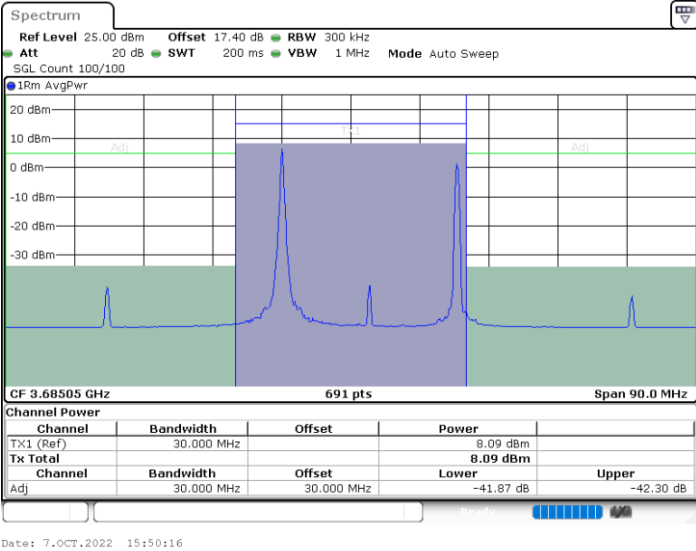

N/A

LTE Band 48C / 20MHz+5MHz

16QAM

Lowest Channel / 1RB0 and 1RB24

Lowest Channel / 1RB99 and 1RB0

Lowest Channel / FullIRB

N/A

LTE Band 48C / 20MHz+5MHz

16QAM

Middle Channel / 1RB0 and 1RB24

Middle Channel / 1RB99 and 1RB0

Middle Channel / FullIRB

N/A

LTE Band 48C / 20MHz+5MHz

16QAM

Highest Channel / 1RB0 and 1RB24

Highest Channel / 1RB99 and 1RB0

Highest Channel / FullIRB

N/A

LTE Band 48C / 20MHz+10MHz

16QAM

Lowest Channel / 1RB0 and 1RB49

Lowest Channel / 1RB99 and 1RB0

Lowest Channel / FullIRB