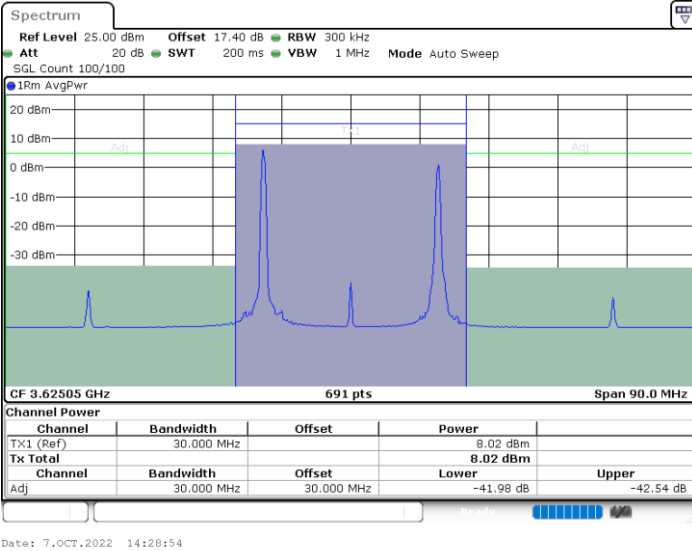

QPSK

Highest Channel / 1RB0 and 1RB99

Highest Channel / 1RB99 and 1RB0

Highest Channel / FullIRB

N/A

LTE Band 48C / 5MHz+20MHz

16QAM

Lowest Channel / 1RB0 and 1RB9

Lowest Channel / 1RB24 and 1RB0

Lowest Channel / FullIRB

N/A

LTE Band 48C / 5MHz+20MHz

16QAM

Middle Channel / 1RB0 and 1RB99

Middle Channel / 1RB24 and 1RB0

Middle Channel / FullIRB

N/A

LTE Band 48C / 5MHz+20MHz

16QAM

Highest Channel / 1RB0 and 1RB99

Highest Channel / 1RB24 and 1RB0

Highest Channel / FullIRB

N/A

LTE Band 48C / 10MHz+20MHz