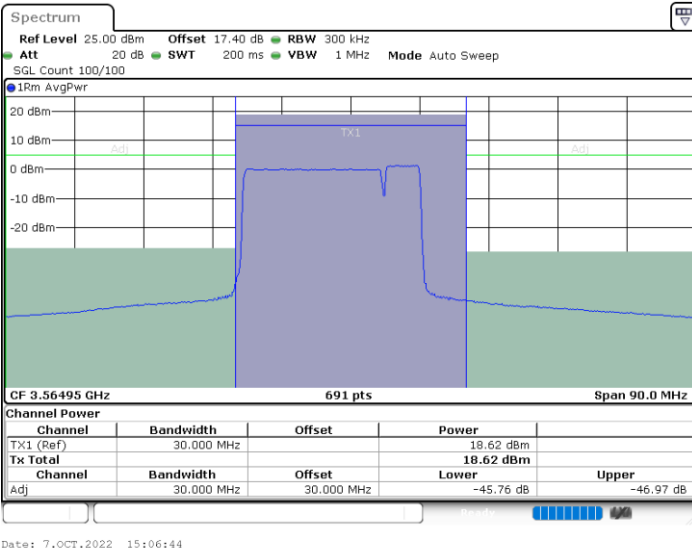

Middle Channel / 1RB74 and 1RB0

Middle Channel / FullIRB

N/A

LTE Band 48C / 15MHz+20MHz

16QAM

Highest Channel / 1RB0 and 1RB99

Highest Channel / 1RB74 and 1RB0

Highest Channel / FullIRB

N/A

LTE Band 48C / 20MHz+5MHz

16QAM

Lowest Channel / 1RB0 and 1RB24

Lowest Channel / 1RB99 and 1RB0

Lowest Channel / FullIRB

N/A

LTE Band 48C / 20MHz+5MHz

16QAM

Middle Channel / 1RB0 and 1RB24

Middle Channel / 1RB99 and 1RB0

Middle Channel / FullIRB

N/A

LTE Band 48C / 20MHz+5MHz

16QAM

Highest Channel / 1RB0 and 1RB24

Highest Channel / 1RB99 and 1RB0

Highest Channel / FullIRB

N/A

LTE Band 48C / 20MHz+10MHz

16QAM

Lowest Channel / 1RB0 and 1RB49

Lowest Channel / 1RB99 and 1RB0

Lowest Channel / FullIRB