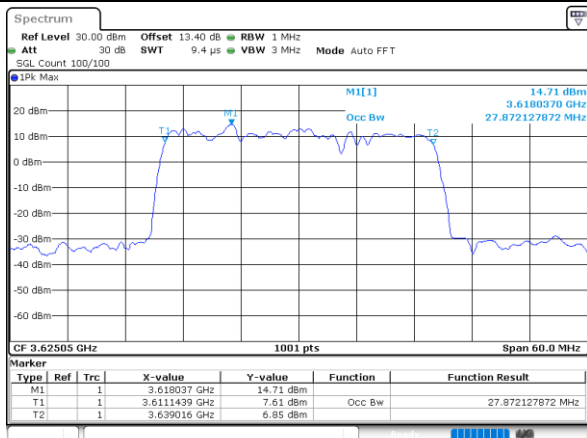

Middle Channel / 10MHz+20MHz

Date: 11.OCT.2022 11:23:22

Middle Channel / 15MHz+20MHz

Date: 11.OCT.2022 11:34:00

Middle Channel / 20MHz+5MHz

Date: 11.OCT.2022 11:18:04

Middle Channel / 20MHz+10MHz

Date: 11.OCT.2022 11:28:41