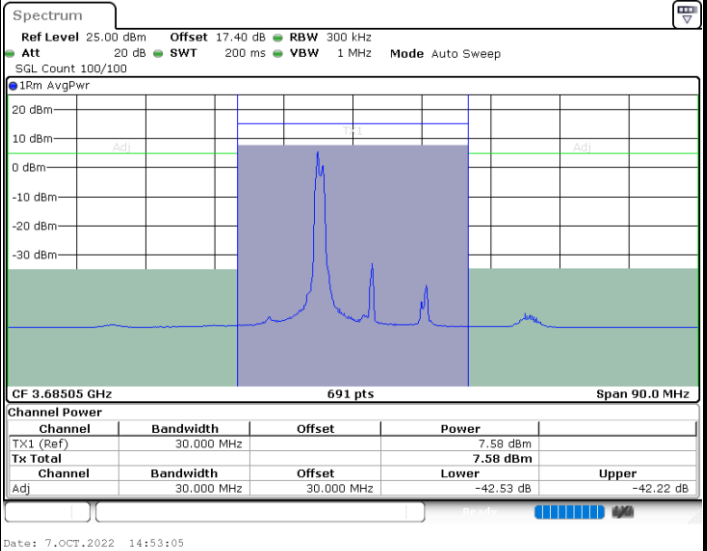

ACLR

LTE Band 48C / 5MHz+20MHz

QPSK

Lowest Channel / 1RB0 and 1RB99

Lowest Channel / 1RB24 and 1RB0

Date: 7.OCT.2022 14:09:30

Date: 7.OCT.2022 14:10:27

Lowest Channel / FullIRB

N/A

Date: 7.OCT.2022 14:04:43

LTE Band 48C / 5MHz+20MHz

QPSK

Middle Channel / 1RB0 and 1RB9

Middle Channel / 1RB24 and 1RB0

Middle Channel / FullIRB

N/A

LTE Band 48C / 5MHz+20MHz

QPSK

Highest Channel / 1RB0 and 1RB99

Highest Channel / 1RB24 and 1RB0

Highest Channel / FullIRB

N/A

LTE Band 48C / 10MHz+20MHz

QPSK