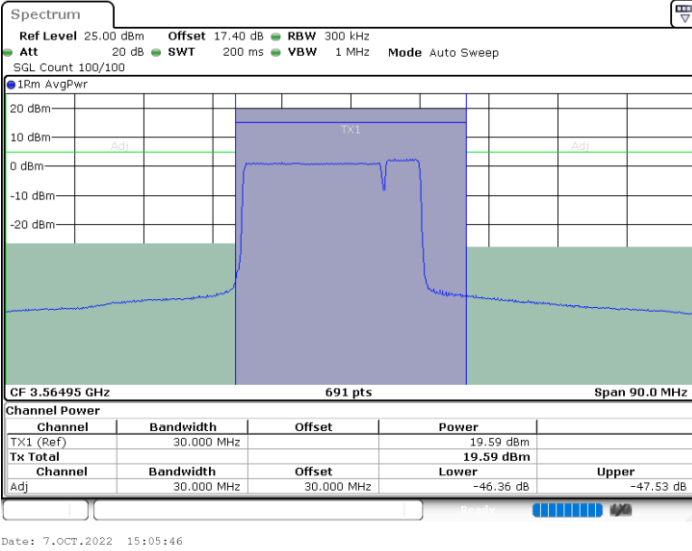

Middle Channel / 1RB0 and 1RB9

Middle Channel / 1RB74 and 1RB0

Middle Channel / FullRB

N/A

LTE Band 48C / 15MHz+20MHz

QPSK

Highest Channel / 1RB0 and 1RB99

Highest Channel / 1RB74 and 1RB0

Highest Channel / FullIRB

N/A

LTE Band 48C / 20MHz+5MHz

QPSK

Lowest Channel / 1RB0 and 1RB24

Lowest Channel / 1RB99 and 1RB0

Lowest Channel / FullIRB

N/A

LTE Band 48C / 20MHz+5MHz

QPSK

Middle Channel / 1RB0 and 1RB24

Middle Channel / 1RB99 and 1RB0

Middle Channel / FullIRB

N/A

LTE Band 48C / 20MHz+5MHz

QPSK

Highest Channel / 1RB0 and 1RB24

Highest Channel / 1RB99 and 1RB0

Highest Channel / FullIRB

N/A

LTE Band 48C / 20MHz+10MHz

QPSK

Lowest Channel / 1RB0 and 1RB49

Lowest Channel / 1RB99 and 1RB0