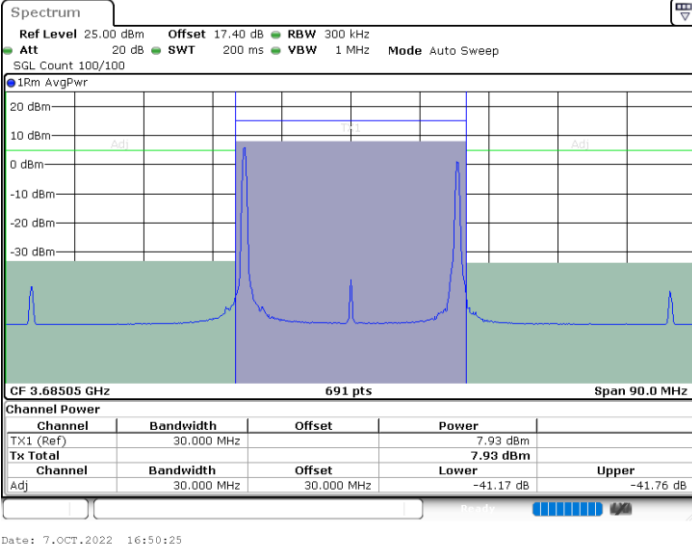

Middle Channel / FullIRB

N/A

LTE Band 48C / 10MHz+20MHz

QPSK

Highest Channel / 1RB0 and 1RB99

Highest Channel / 1RB49 and 1RB0

Highest Channel / FullIRB

N/A

LTE Band 48C / 15MHz+20MHz

QPSK

Lowest Channel / 1RB0 and 1RB9

Lowest Channel / 1RB74 and 1RB0

Lowest Channel / FullIRB

N/A

LTE Band 48C / 15MHz+20MHz

QPSK