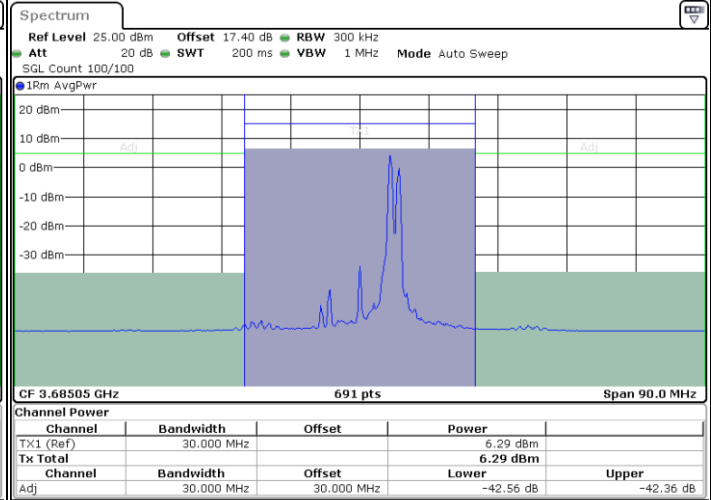

Lowest Channel / FullIRB

N/A

LTE Band 48C / 20MHz+10MHz

QPSK

Middle Channel / 1RB0 and 1RB49

Middle Channel / 1RB99 and 1RB0

Middle Channel / FullIRB

N/A

LTE Band 48C / 20MHz+10MHz

QPSK

Highest Channel / 1RB0 and 1RB49

Highest Channel / 1RB99 and 1RB0

Date: 8.OCT.2022 15:11:38

Date: 8.OCT.2022 15:16:27

Highest Channel / FullIRB

N/A

Date: 8.OCT.2022 15:10:40

LTE Band 48C / 20MHz+15MHz

QPSK

Lowest Channel / 1RB0 and 1RB74

Lowest Channel / 1RB99 and 1RB0

Lowest Channel / FullIRB

N/A

LTE Band 48C / 20MHz+15MHz

QPSK

Middle Channel / 1RB0 and 1RB74

Middle Channel / 1RB99 and 1RB0

Middle Channel / FullIRB

N/A

LTE Band 48C / 20MHz+15MHz

QPSK

Highest Channel / 1RB0 and 1RB74