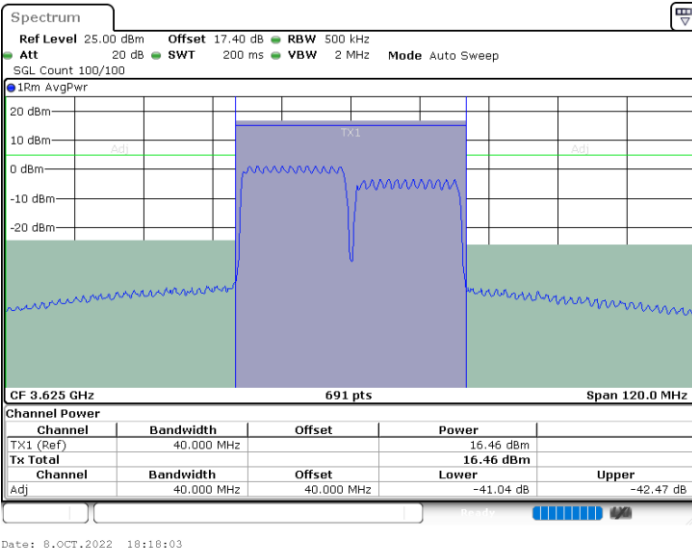

Highest Channel / 1RB99 and 1RB0

Highest Channel / FullIRB

N/A

LTE Band 48C / 20MHz+20MHz

QPSK

Lowest Channel / 1RB0 and 1RB99

Lowest Channel / 1RB99 and 1RB0

Lowest Channel / FullIRB

N/A

LTE Band 48C / 20MHz+20MHz

QPSK

MiddleChannel / 1RB0 and 1RB99

Middle Channel / 1RB99 and 1RB0

Middle Channel / FullIRB

N/A

LTE Band 48C / 20MHz+20MHz

QPSK

Highest Channel / 1RB0 and 1RB99

Highest Channel / 1RB99 and 1RB0

Highest Channel / FullIRB

N/A

LTE Band 48C / 5MHz+20MHz

16QAM

Lowest Channel / 1RB0 and 1RB9