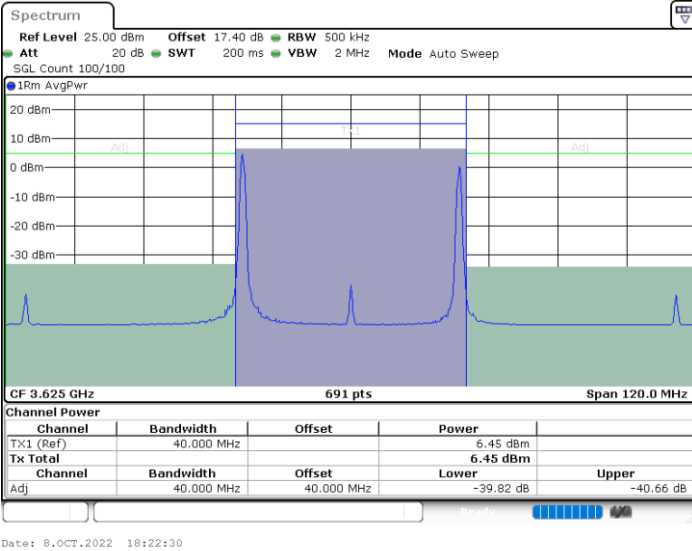

Highest Channel / 1RB99 and 1RB0

Highest Channel / FullIRB

N/A

LTE Band 48C / 20MHz+20MHz

QPSK

Lowest Channel / 1RB0 and 1RB99

Lowest Channel / 1RB99 and 1RB0

Lowest Channel / FullIRB

N/A

LTE Band 48C / 20MHz+20MHz

QPSK

MiddleChannel / 1RB0 and 1RB99

Middle Channel / 1RB99 and 1RB0

Middle Channel / FullIRB

N/A

LTE Band 48C / 20MHz+20MHz

QPSK

Highest Channel / 1RB0 and 1RB99

Highest Channel / 1RB99 and 1RB0

Highest Channel / FullIRB

N/A

LTE Band 48C / 5MHz+20MHz

16QAM

Lowest Channel / 1RB0 and 1RB9