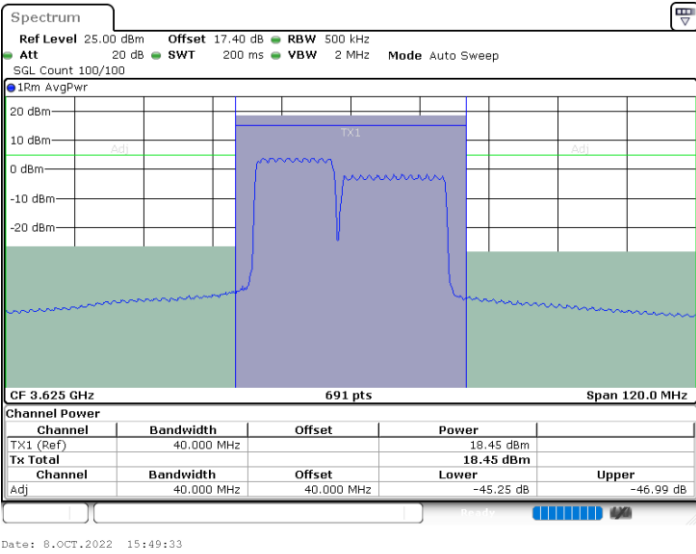

Middle Channel / FullIRB

N/A

LTE Band 48C / 10MHz+20MHz

QPSK

Highest Channel / 1RB0 and 1RB99

Highest Channel / 1RB49 and 1RB0

Highest Channel / FullIRB

N/A

LTE Band 48C / 15MHz+20MHz

QPSK

Lowest Channel / 1RB0 and 1RB9

Lowest Channel / 1RB74 and 1RB0

Lowest Channel / FullIRB

N/A

LTE Band 48C / 15MHz+20MHz

QPSK

Middle Channel / 1RB0 and 1RB9

Middle Channel / 1RB74 and 1RB0

Middle Channel / FullRB

N/A

LTE Band 48C / 15MHz+20MHz

QPSK

Highest Channel / 1RB0 and 1RB99

Highest Channel / 1RB74 and 1RB0