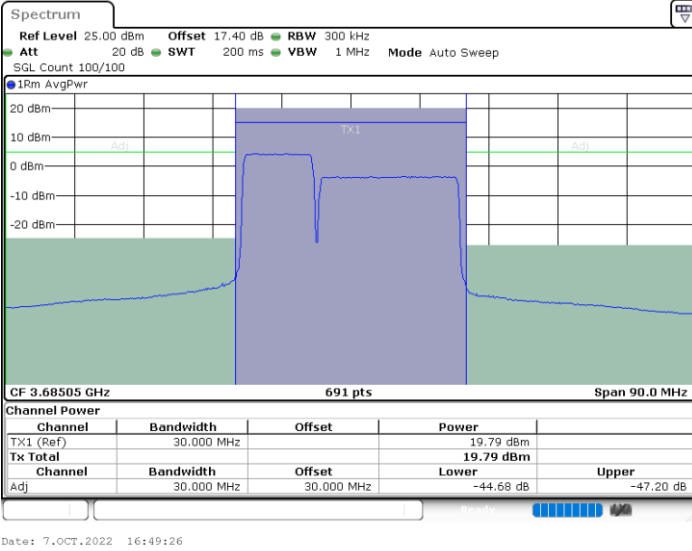

Lowest Channel / 1RB0 and 1RB9

Lowest Channel / 1RB49 and 1RB0

Lowest Channel / FullIRB

N/A

LTE Band 48C / 10MHz+20MHz

QPSK

Middle Channel / 1RB0 and 1RB99

Middle Channel / 1RB49 and 1RB0

Middle Channel / FullIRB

N/A

LTE Band 48C / 10MHz+20MHz

QPSK

Highest Channel / 1RB0 and 1RB99

Highest Channel / 1RB49 and 1RB0

Highest Channel / FullIRB

N/A

LTE Band 48C / 15MHz+20MHz

QPSK

Lowest Channel / 1RB0 and 1RB9

Lowest Channel / 1RB74 and 1RB0

Lowest Channel / FullIRB

N/A

LTE Band 48C / 15MHz+20MHz

QPSK