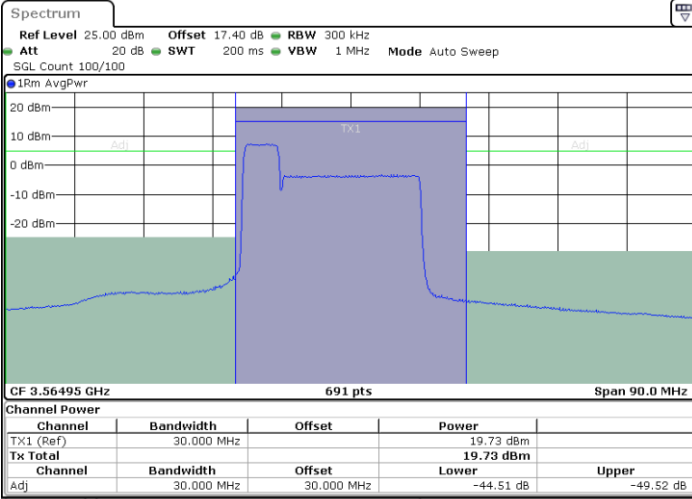

Lowest Channel / FullIRB

N/A

Date: 7.OCT.2022 14:04:43