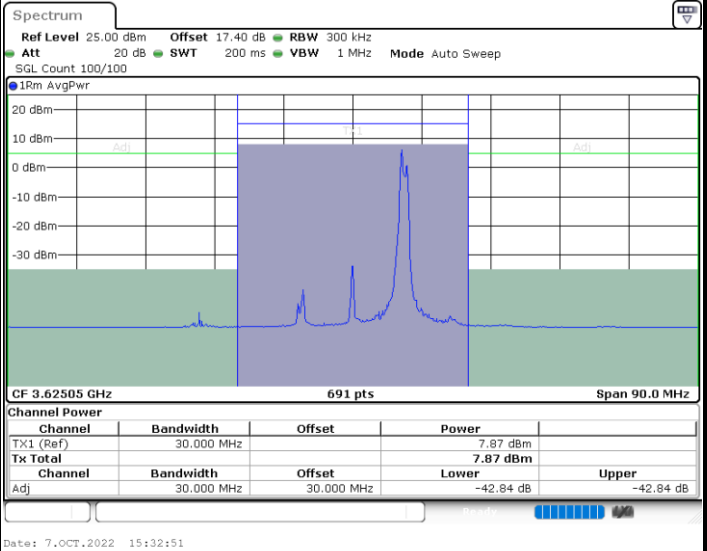

Middle Channel / 1RB74 and 1RB0

Middle Channel / FullIRB

N/A

LTE Band 48C / 15MHz+20MHz

16QAM

Highest Channel / 1RB0 and 1RB99

Highest Channel / 1RB74 and 1RB0

Highest Channel / FullIRB

N/A

LTE Band 48C / 20MHz+5MHz

16QAM

Lowest Channel / 1RB0 and 1RB24

Lowest Channel / 1RB99 and 1RB0

Lowest Channel / FullIRB

N/A

LTE Band 48C / 20MHz+5MHz

16QAM

Middle Channel / 1RB0 and 1RB24

Middle Channel / 1RB99 and 1RB0

Middle Channel / FullIRB

N/A

LTE Band 48C / 20MHz+5MHz

16QAM

Highest Channel / 1RB0 and 1RB24

Highest Channel / 1RB99 and 1RB0

Highest Channel / FullIRB

N/A

LTE Band 48C / 20MHz+10MHz

16QAM

Lowest Channel / 1RB0 and 1RB49

Lowest Channel / 1RB99 and 1RB0

Lowest Channel / FullIRB