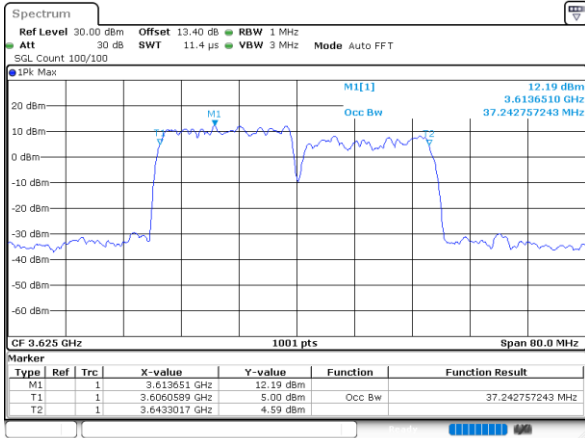

Middle Channel / 20MHz+10MHz

Date: 11.OCT.2022 11:29:20

Middle Channel / 20MHz+15MHz

Date: 11.OCT.2022 11:39:57

LTE Band 48C

256QAM

Middle Channel / 20MHz+20MHz

N/A

ACLR

LTE Band 48C / 5MHz+20MHz

QPSK

Lowest Channel / 1RB0 and 1RB99

Lowest Channel / 1RB24 and 1RB0

Date: 7.OCT.2022 14:09:30

Date: 7.OCT.2022 14:10:27

Lowest Channel / FullIRB