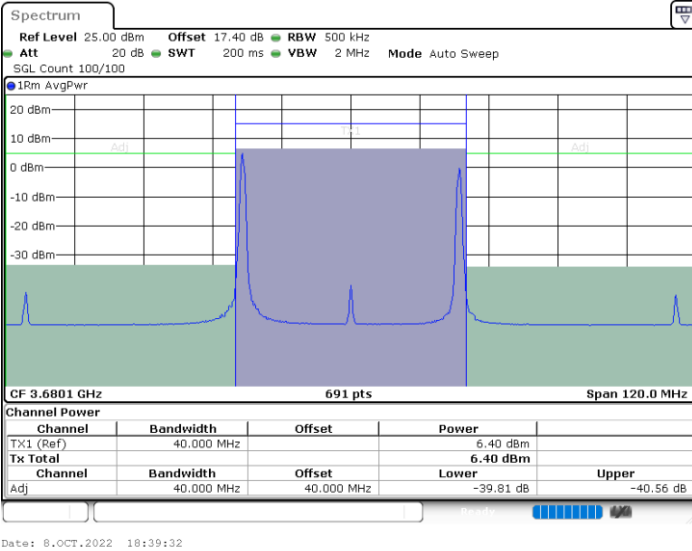

Highest Channel / 1RB99 and 1RB0

Highest Channel / FullIRB

N/A

LTE Band 48C / 20MHz+20MHz

QPSK

Lowest Channel / 1RB0 and 1RB99

Lowest Channel / 1RB99 and 1RB0

Lowest Channel / FullIRB

N/A

LTE Band 48C / 20MHz+20MHz

QPSK

MiddleChannel / 1RB0 and 1RB99

Middle Channel / 1RB99 and 1RB0

Middle Channel / FullIRB

N/A

LTE Band 48C / 20MHz+20MHz

QPSK

Highest Channel / 1RB0 and 1RB99

Highest Channel / 1RB99 and 1RB0

Highest Channel / FullIRB

N/A

LTE Band 48C / 5MHz+20MHz

16QAM

Lowest Channel / 1RB0 and 1RB9