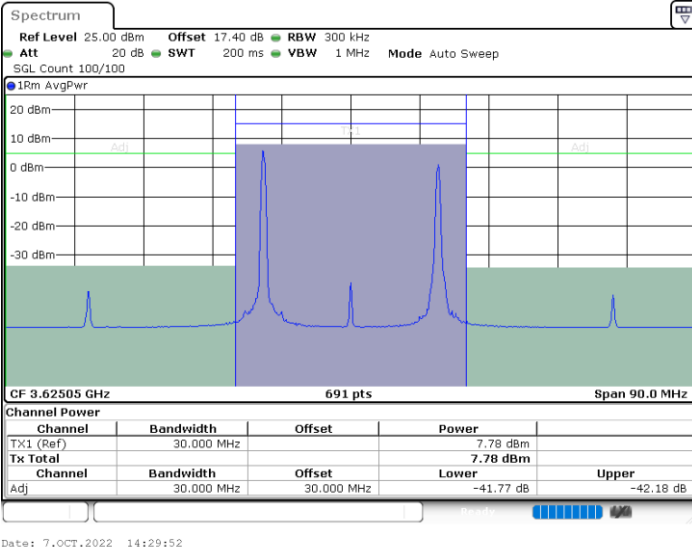

ACLR

LTE Band 48C / 5MHz+20MHz

QPSK

Lowest Channel / 1RB0 and 1RB99

Lowest Channel / 1RB24 and 1RB0

Date: 7.OCT.2022 14:09:30

Date: 7.OCT.2022 14:10:27

Lowest Channel / FullIRB

N/A

Date: 7.OCT.2022 14:04:43

LTE Band 48C / 5MHz+20MHz

QPSK

Middle Channel / 1RB0 and 1RB9

Middle Channel / 1RB24 and 1RB0

Middle Channel / FullIRB

N/A

LTE Band 48C / 5MHz+20MHz

QPSK

Highest Channel / 1RB0 and 1RB99

Highest Channel / 1RB24 and 1RB0

Highest Channel / FullIRB

N/A

LTE Band 48C / 10MHz+20MHz

QPSK