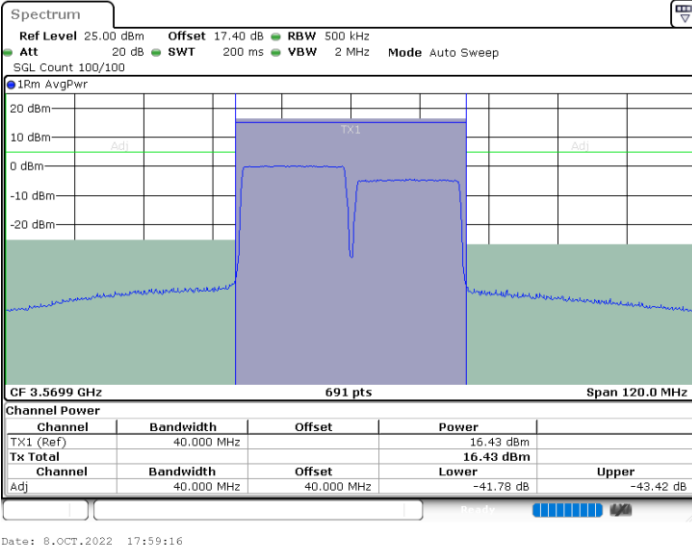

QPSK

Middle Channel / 1RB0 and 1RB74

Middle Channel / 1RB99 and 1RB0

Middle Channel / FullIRB

N/A

LTE Band 48C / 20MHz+15MHz

QPSK

Highest Channel / 1RB0 and 1RB74

Highest Channel / 1RB99 and 1RB0

Highest Channel / FullIRB

N/A

LTE Band 48C / 20MHz+20MHz

QPSK

Lowest Channel / 1RB0 and 1RB99

Lowest Channel / 1RB99 and 1RB0

Lowest Channel / FullIRB

N/A

LTE Band 48C / 20MHz+20MHz

QPSK

MiddleChannel / 1RB0 and 1RB99

Middle Channel / 1RB99 and 1RB0

Middle Channel / FullIRB

N/A

LTE Band 48C / 20MHz+20MHz