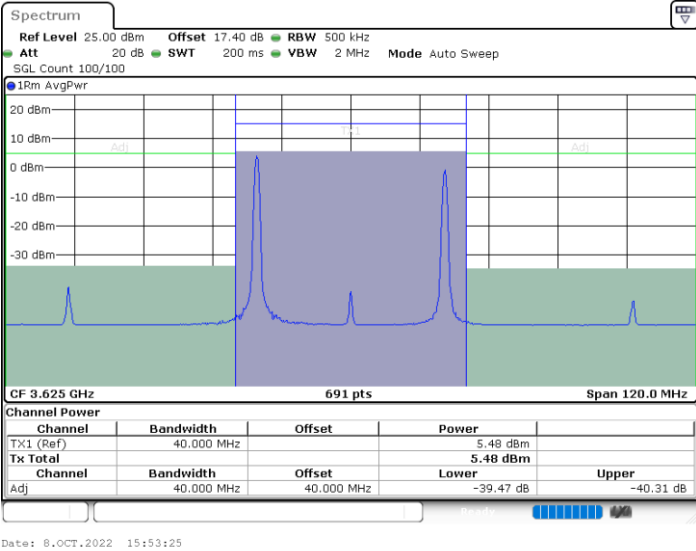

Highest Channel / 1RB0 and 1RB99

Highest Channel / 1RB49 and 1RB0

Date: 7.OCT.2022 16:51:23

Date: 7.OCT.2022 16:54:15

Highest Channel / FullIRB

N/A

Date: 7.OCT.2022 16:48:28

LTE Band 48C / 15MHz+20MHz

16QAM

Lowest Channel / 1RB0 and 1RB9

Lowest Channel / 1RB74 and 1RB0

Lowest Channel / FullIRB

N/A

LTE Band 48C / 15MHz+20MHz

16QAM

Middle Channel / 1RB0 and 1RB9

Middle Channel / 1RB74 and 1RB0

Middle Channel / FullIRB

N/A

LTE Band 48C / 15MHz+20MHz

16QAM

Highest Channel / 1RB0 and 1RB99

Highest Channel / 1RB74 and 1RB0

Highest Channel / FullIRB