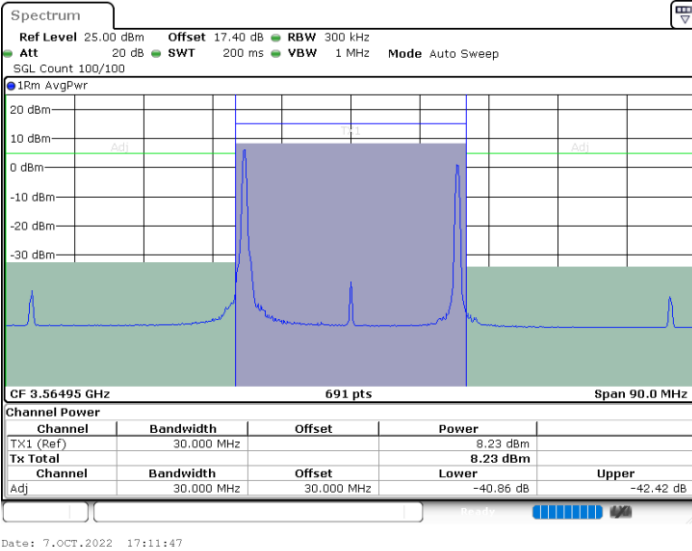

16QAM

Middle Channel / 1RB0 and 1RB24

Middle Channel / 1RB99 and 1RB0

Middle Channel / FullIRB

N/A

LTE Band 48C / 20MHz+5MHz

16QAM

Highest Channel / 1RB0 and 1RB24

Highest Channel / 1RB99 and 1RB0

Highest Channel / FullIRB

N/A

LTE Band 48C / 20MHz+10MHz

16QAM

Lowest Channel / 1RB0 and 1RB49

Lowest Channel / 1RB99 and 1RB0

Lowest Channel / FullIRB