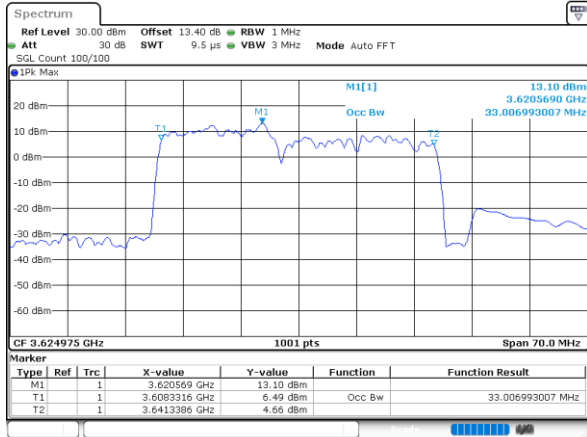

Middle Channel / 5MHz+20MHz

Date: 11.OCT.2022 11:13:24

Middle Channel / 10MHz+20MHz

Date: 11.OCT.2022 11:24:01

Middle Channel / 15MHz+20MHz

Date: 11.OCT.2022 11:34:39

Middle Channel / 20MHz+5MHz

Date: 11.OCT.2022 11:18:42