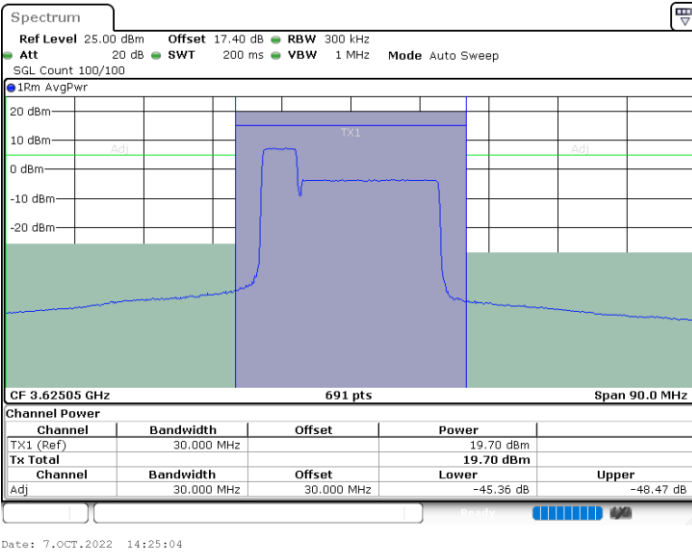

ACLR

LTE Band 48C / 5MHz+20MHz

QPSK

Lowest Channel / 1RB0 and 1RB99

Lowest Channel / 1RB24 and 1RB0

Date: 7.OCT.2022 14:09:30

Date: 7.OCT.2022 14:10:27

Lowest Channel / FullIRB

N/A

Date: 7.OCT.2022 14:04:43

LTE Band 48C / 5MHz+20MHz

QPSK

Middle Channel / 1RB0 and 1RB9

Middle Channel / 1RB24 and 1RB0

Middle Channel / FullIRB

N/A

LTE Band 48C / 5MHz+20MHz

QPSK

Highest Channel / 1RB0 and 1RB99

Highest Channel / 1RB24 and 1RB0

Highest Channel / FullIRB

N/A

LTE Band 48C / 10MHz+20MHz

QPSK