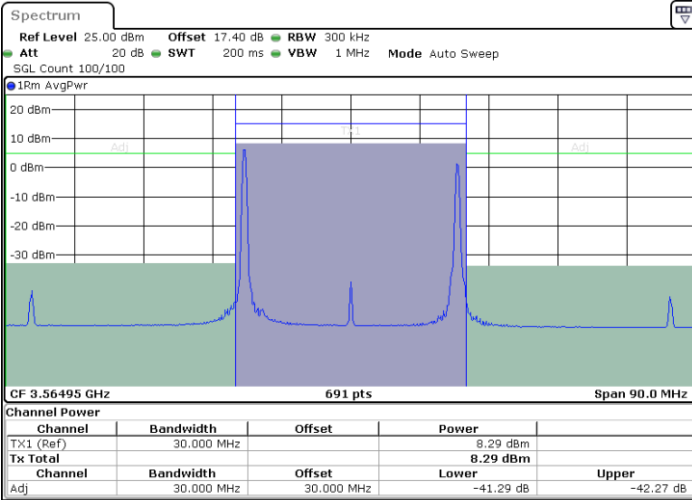

LTE Band 48C / 10MHz+20MHz

16QAM

Lowest Channel / 1RB0 and 1RB9

Lowest Channel / 1RB49 and 1RB0

Date: 7.OCT.2022 16:10:38