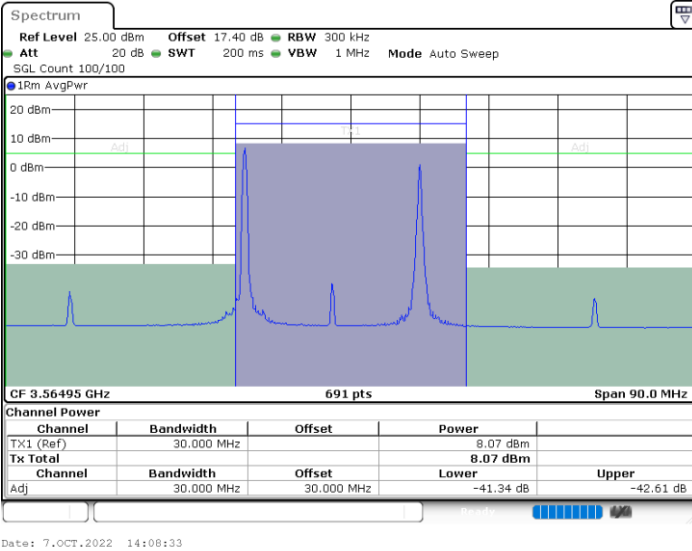

QPSK

Highest Channel / 1RB0 and 1RB99

Highest Channel / 1RB99 and 1RB0

Highest Channel / FullIRB

N/A

LTE Band 48C / 5MHz+20MHz

16QAM

Lowest Channel / 1RB0 and 1RB9

Lowest Channel / 1RB24 and 1RB0

Lowest Channel / FullIRB

N/A

LTE Band 48C / 5MHz+20MHz

16QAM

Middle Channel / 1RB0 and 1RB99

Middle Channel / 1RB24 and 1RB0

Middle Channel / FullIRB