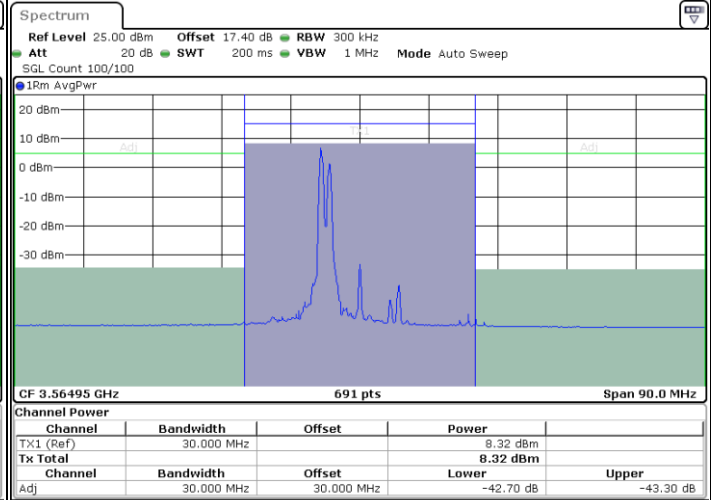

Date: 7.OCT.2022 16:13:31