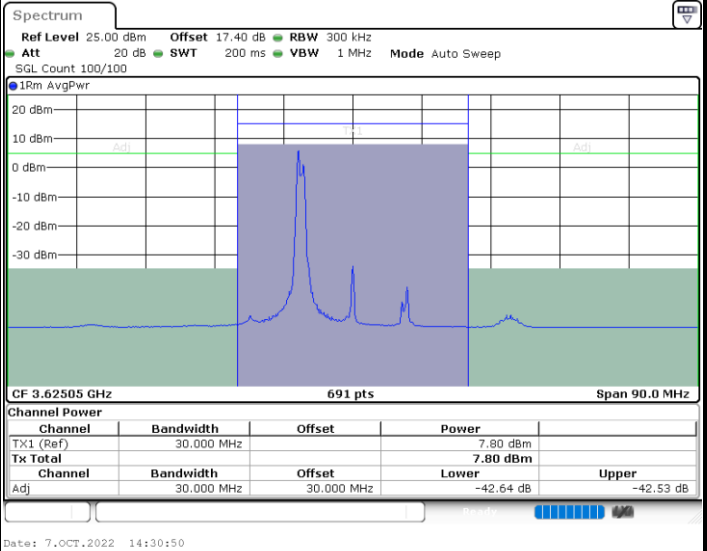

ACLR

LTE Band 48C / 5MHz+20MHz

QPSK

Lowest Channel / 1RB0 and 1RB99

Lowest Channel / 1RB24 and 1RB0

Date: 7.OCT.2022 14:09:30

Date: 7.OCT.2022 14:10:27

Lowest Channel / FullIRB

N/A

Date: 7.OCT.2022 14:04:43

LTE Band 48C / 5MHz+20MHz

QPSK

Middle Channel / 1RB0 and 1RB9

Middle Channel / 1RB24 and 1RB0

Middle Channel / FullIRB

N/A

LTE Band 48C / 5MHz+20MHz

QPSK

Highest Channel / 1RB0 and 1RB99

Highest Channel / 1RB24 and 1RB0

Highest Channel / FullIRB

N/A

LTE Band 48C / 10MHz+20MHz

QPSK