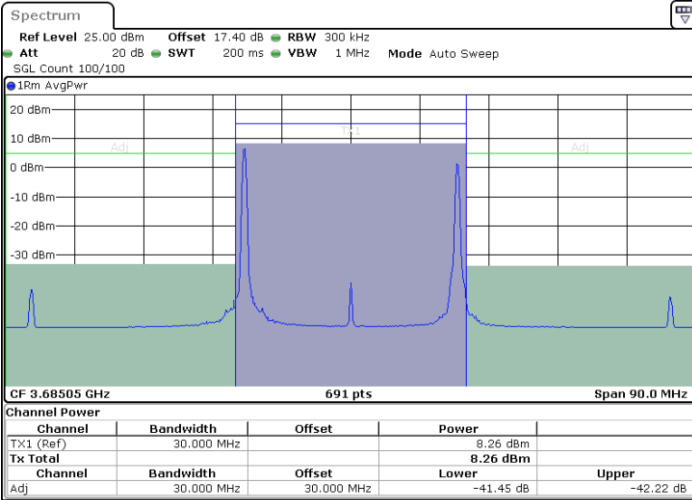

LTE Band 48C / 10MHz+20MHz

16QAM

Middle Channel / 1RB0 and 1RB9

Middle Channel / 1RB49 and 1RB0

Middle Channel / FullIRB

N/A

LTE Band 48C / 10MHz+20MHz

16QAM

Highest Channel / 1RB0 and 1RB99

Highest Channel / 1RB49 and 1RB0

Date: 7.OCT.2022 16:51:23

Date: 7.OCT.2022 16:54:15

Highest Channel / FullIRB

N/A

Date: 7.OCT.2022 16:48:28

LTE Band 48C / 15MHz+20MHz