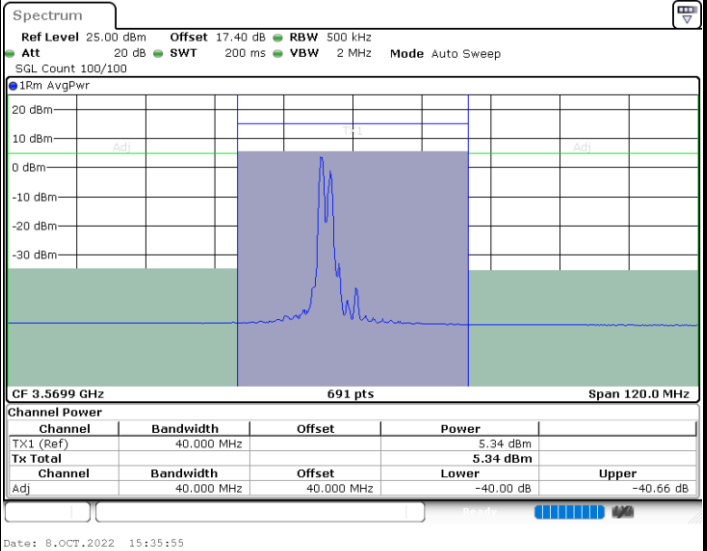

LTE Band 48C / 10MHz+20MHz

16QAM

Middle Channel / 1RB0 and 1RB9

Middle Channel / 1RB49 and 1RB0

Middle Channel / FullIRB

N/A

LTE Band 48C / 10MHz+20MHz

16QAM

Highest Channel / 1RB0 and 1RB99

Highest Channel / 1RB49 and 1RB0

Date: 7.OCT.2022 16:51:23

Date: 7.OCT.2022 16:54:15

Highest Channel / FullIRB

N/A

Date: 7.OCT.2022 16:48:28

LTE Band 48C / 15MHz+20MHz

16QAM

Lowest Channel / 1RB0 and 1RB9

Lowest Channel / 1RB74 and 1RB0

Lowest Channel / FullIRB

N/A

LTE Band 48C / 15MHz+20MHz

16QAM

Middle Channel / 1RB0 and 1RB9

Middle Channel / 1RB74 and 1RB0

Middle Channel / FullIRB

N/A

LTE Band 48C / 15MHz+20MHz

16QAM

Highest Channel / 1RB0 and 1RB99

Highest Channel / 1RB74 and 1RB0

Highest Channel / FullIRB