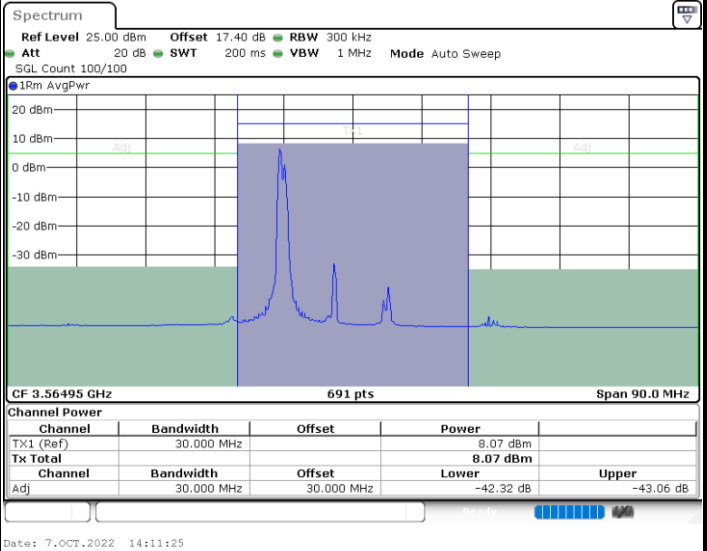

N/A

LTE Band 48C / 20MHz+20MHz

QPSK

MiddleChannel / 1RB0 and 1RB99

Middle Channel / 1RB99 and 1RB0

Middle Channel / FullIRB

N/A

LTE Band 48C / 20MHz+20MHz

QPSK

Highest Channel / 1RB0 and 1RB99

Highest Channel / 1RB99 and 1RB0

Highest Channel / FullIRB

N/A

LTE Band 48C / 5MHz+20MHz

16QAM

Lowest Channel / 1RB0 and 1RB9

Lowest Channel / 1RB24 and 1RB0

Lowest Channel / FullIRB

N/A

LTE Band 48C / 5MHz+20MHz

16QAM

Middle Channel / 1RB0 and 1RB99

Middle Channel / 1RB24 and 1RB0

Middle Channel / FullIRB

N/A

LTE Band 48C / 5MHz+20MHz

16QAM

Highest Channel / 1RB0 and 1RB99

Highest Channel / 1RB24 and 1RB0

Highest Channel / FullIRB

N/A

LTE Band 48C / 10MHz+20MHz