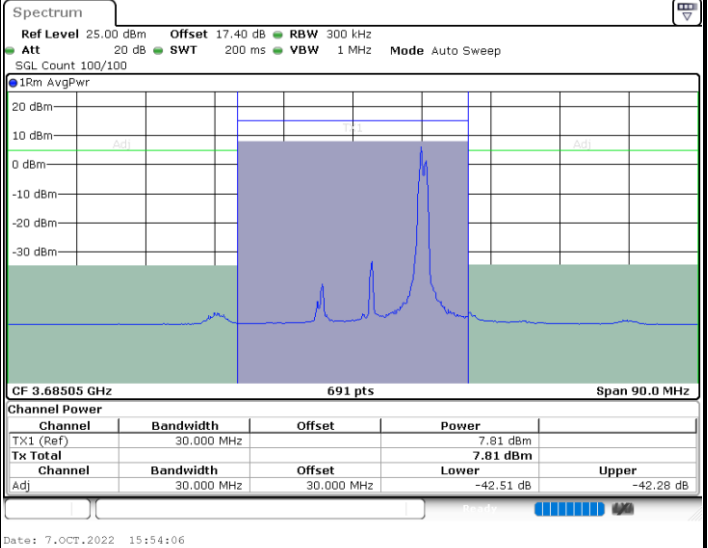

Highest Channel / FullIRB

N/A

LTE Band 48C / 20MHz+5MHz

QPSK

Lowest Channel / 1RB0 and 1RB24

Lowest Channel / 1RB99 and 1RB0

Lowest Channel / FullIRB

N/A

LTE Band 48C / 20MHz+5MHz

QPSK

Middle Channel / 1RB0 and 1RB24

Middle Channel / 1RB99 and 1RB0

Middle Channel / FullIRB

N/A

LTE Band 48C / 20MHz+5MHz

QPSK

Highest Channel / 1RB0 and 1RB24

Highest Channel / 1RB99 and 1RB0

Highest Channel / FullIRB

N/A

LTE Band 48C / 20MHz+10MHz

QPSK

Lowest Channel / 1RB0 and 1RB49

Lowest Channel / 1RB99 and 1RB0