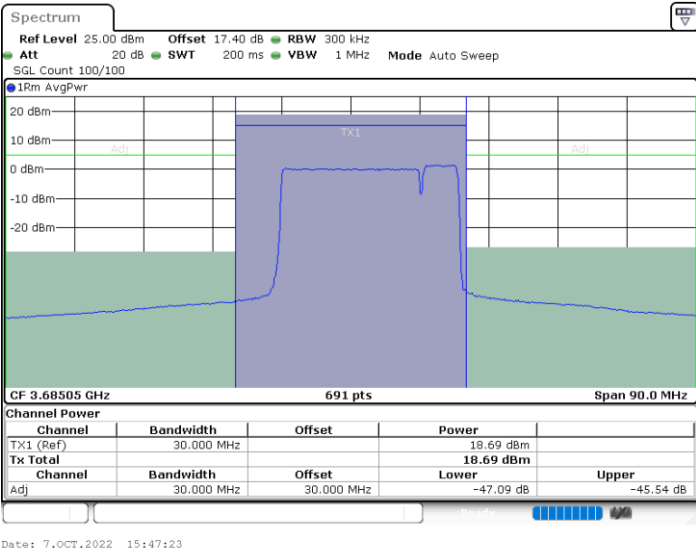

N/A

LTE Band 48C / 20MHz+5MHz

16QAM

Lowest Channel / 1RB0 and 1RB24

Lowest Channel / 1RB99 and 1RB0

Lowest Channel / FullIRB

N/A

LTE Band 48C / 20MHz+5MHz

16QAM

Middle Channel / 1RB0 and 1RB24

Middle Channel / 1RB99 and 1RB0

Middle Channel / FullIRB

N/A

LTE Band 48C / 20MHz+5MHz

16QAM

Highest Channel / 1RB0 and 1RB24

Highest Channel / 1RB99 and 1RB0

Highest Channel / FullIRB

N/A

LTE Band 48C / 20MHz+10MHz

16QAM

Lowest Channel / 1RB0 and 1RB49

Lowest Channel / 1RB99 and 1RB0

Lowest Channel / FullIRB