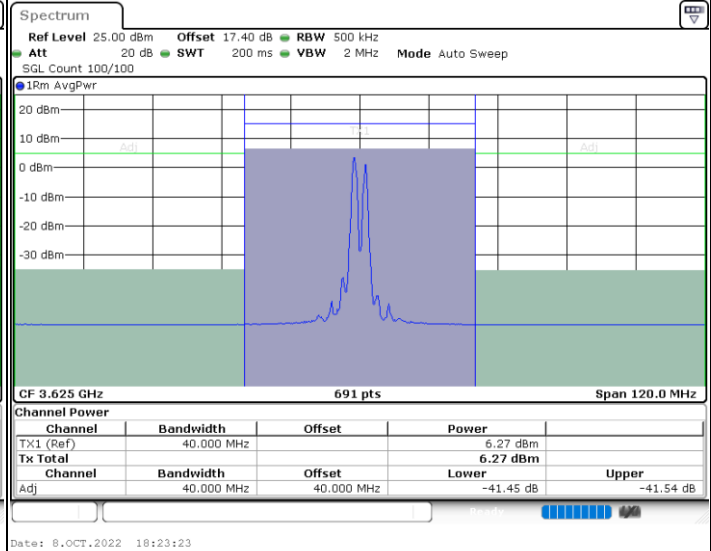

Highest Channel / 1RB99 and 1RB0

Highest Channel / FullIRB

N/A

LTE Band 48C / 20MHz+20MHz

QPSK

Lowest Channel / 1RB0 and 1RB99

Lowest Channel / 1RB99 and 1RB0

Lowest Channel / FullIRB

N/A

LTE Band 48C / 20MHz+20MHz

QPSK

MiddleChannel / 1RB0 and 1RB99

Middle Channel / 1RB99 and 1RB0

Middle Channel / FullIRB

N/A

LTE Band 48C / 20MHz+20MHz

QPSK

Highest Channel / 1RB0 and 1RB99

Highest Channel / 1RB99 and 1RB0

Highest Channel / FullIRB

N/A

LTE Band 48C / 5MHz+20MHz

16QAM

Lowest Channel / 1RB0 and 1RB9