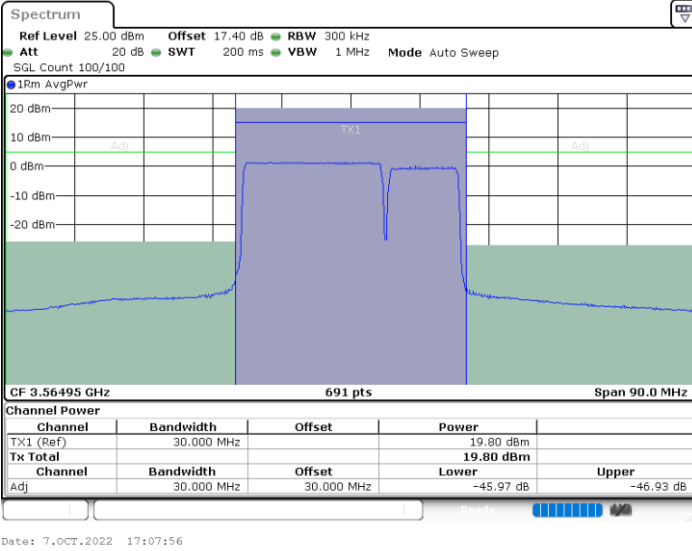

LTE Band 48C / 20MHz+5MHz

QPSK

Middle Channel / 1RB0 and 1RB24

Middle Channel / 1RB99 and 1RB0

Middle Channel / FullIRB

N/A

LTE Band 48C / 20MHz+5MHz

QPSK

Highest Channel / 1RB0 and 1RB24

Highest Channel / 1RB99 and 1RB0

Highest Channel / FullIRB

N/A

LTE Band 48C / 20MHz+10MHz

QPSK

Lowest Channel / 1RB0 and 1RB49

Lowest Channel / 1RB99 and 1RB0

Lowest Channel / FullIRB

N/A

LTE Band 48C / 20MHz+10MHz

QPSK

Middle Channel / 1RB0 and 1RB49

Middle Channel / 1RB99 and 1RB0

Middle Channel / FullIRB

N/A