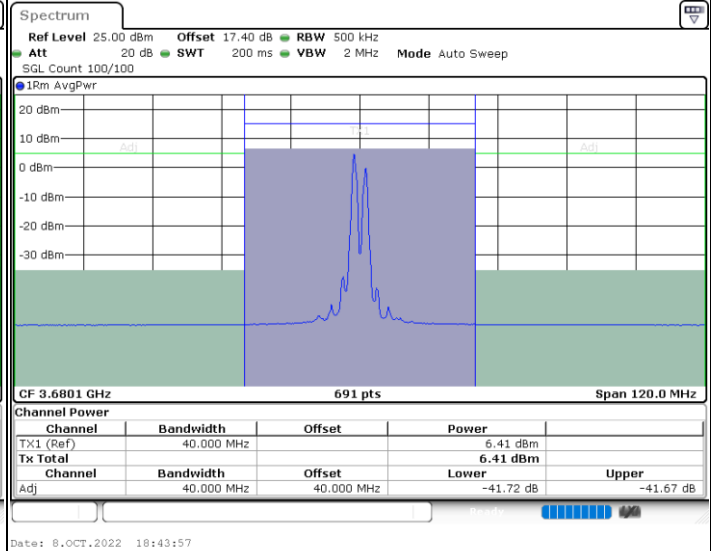

Highest Channel / 1RB99 and 1RB0

Highest Channel / FullIRB

N/A

LTE Band 48C / 20MHz+20MHz

QPSK

Lowest Channel / 1RB0 and 1RB99

Lowest Channel / 1RB99 and 1RB0

Lowest Channel / FullIRB

N/A

LTE Band 48C / 20MHz+20MHz

QPSK

MiddleChannel / 1RB0 and 1RB99

Middle Channel / 1RB99 and 1RB0

Middle Channel / FullIRB

N/A

LTE Band 48C / 20MHz+20MHz

QPSK

Highest Channel / 1RB0 and 1RB99

Highest Channel / 1RB99 and 1RB0

Highest Channel / FullIRB

N/A

LTE Band 48C / 5MHz+20MHz

16QAM

Lowest Channel / 1RB0 and 1RB9