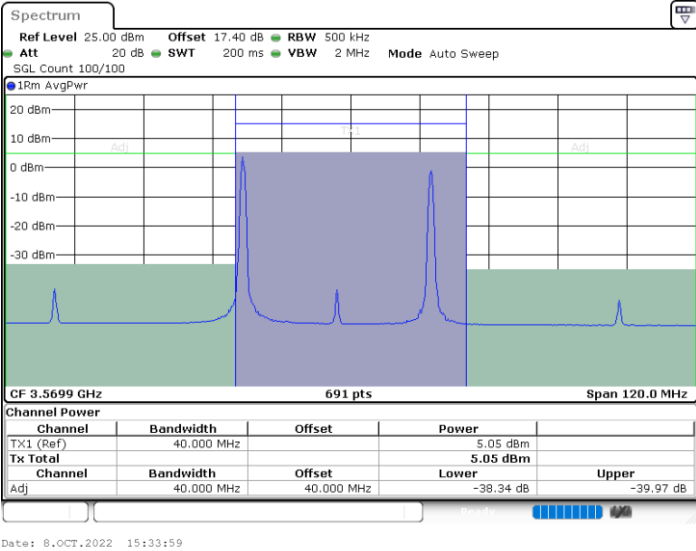

Lowest Channel / 1RB0 and 1RB9

Lowest Channel / 1RB49 and 1RB0

Lowest Channel / FullIRB

N/A

LTE Band 48C / 10MHz+20MHz

QPSK

Middle Channel / 1RB0 and 1RB99

Middle Channel / 1RB49 and 1RB0

Middle Channel / FullIRB

N/A

LTE Band 48C / 10MHz+20MHz

QPSK

Highest Channel / 1RB0 and 1RB99

Highest Channel / 1RB49 and 1RB0

Highest Channel / FullIRB

N/A

LTE Band 48C / 15MHz+20MHz

QPSK

Lowest Channel / 1RB0 and 1RB9

Lowest Channel / 1RB74 and 1RB0

Lowest Channel / FullIRB

N/A

LTE Band 48C / 15MHz+20MHz

QPSK