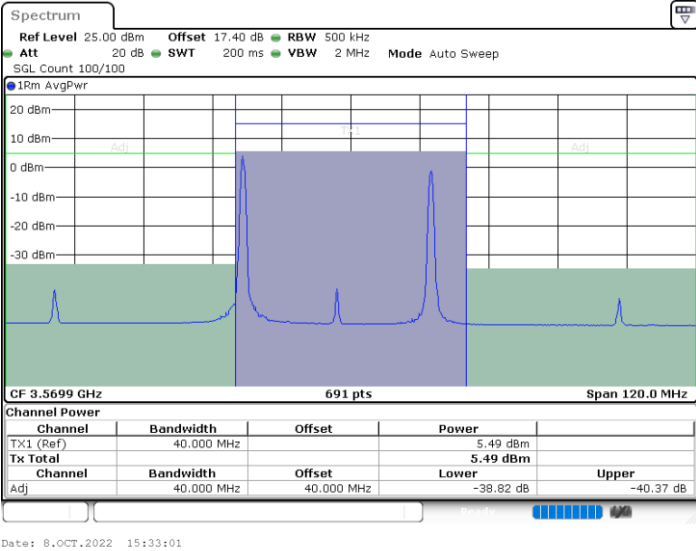

LTE Band 48C / 10MHz+20MHz

16QAM

Middle Channel / 1RB0 and 1RB9

Middle Channel / 1RB49 and 1RB0

Middle Channel / FullIRB

N/A

LTE Band 48C / 10MHz+20MHz

16QAM

Highest Channel / 1RB0 and 1RB99

Highest Channel / 1RB49 and 1RB0

Date: 7.OCT.2022 16:51:23

Date: 7.OCT.2022 16:54:15

Highest Channel / FullIRB

N/A

Date: 7.OCT.2022 16:48:28

LTE Band 48C / 15MHz+20MHz

16QAM

Lowest Channel / 1RB0 and 1RB9

Lowest Channel / 1RB74 and 1RB0

Lowest Channel / FullIRB

N/A

LTE Band 48C / 15MHz+20MHz

16QAM

Middle Channel / 1RB0 and 1RB9