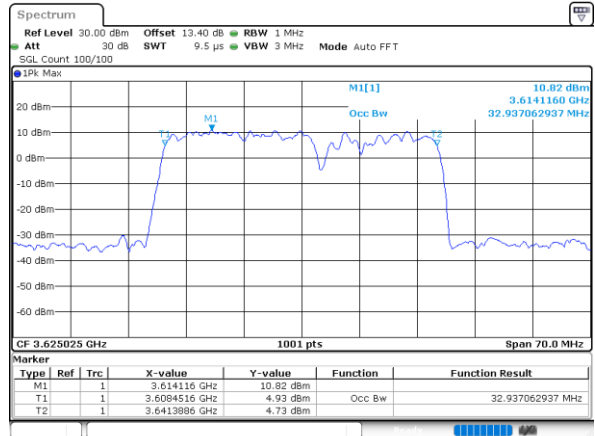

Middle Channel / 20MHz+15MHz

Date: 11.OCT.2022 11:39:57