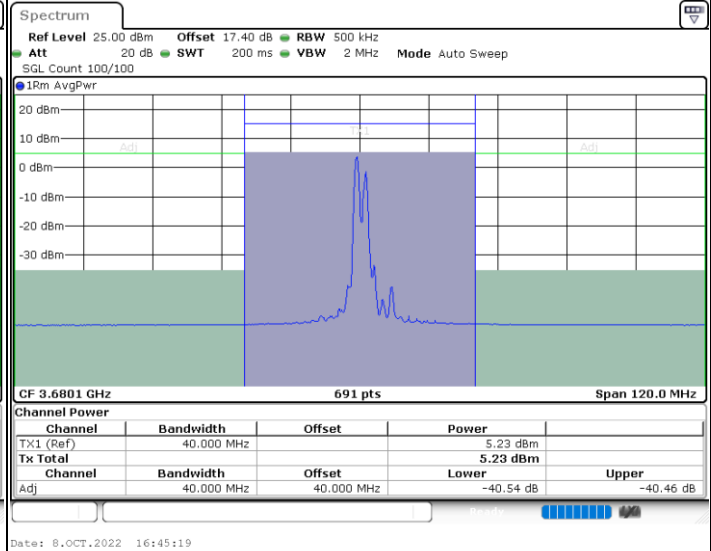

16QAM

Lowest Channel / 1RB0 and 1RB9

Lowest Channel / 1RB74 and 1RB0

Lowest Channel / FullIRB

N/A

LTE Band 48C / 15MHz+20MHz

16QAM

Middle Channel / 1RB0 and 1RB9

Middle Channel / 1RB74 and 1RB0

Middle Channel / FullIRB

N/A

LTE Band 48C / 15MHz+20MHz

16QAM

Highest Channel / 1RB0 and 1RB99

Highest Channel / 1RB74 and 1RB0

Highest Channel / FullIRB

N/A

LTE Band 48C / 20MHz+5MHz

16QAM

Lowest Channel / 1RB0 and 1RB24

Lowest Channel / 1RB99 and 1RB0

Lowest Channel / FullIRB

N/A

LTE Band 48C / 20MHz+5MHz