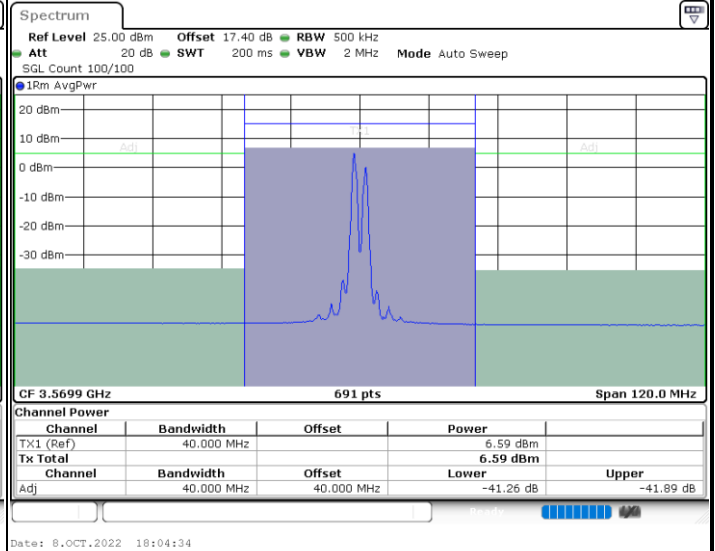

QPSK

Middle Channel / 1RB0 and 1RB74

Middle Channel / 1RB99 and 1RB0

Middle Channel / FullIRB

N/A

LTE Band 48C / 20MHz+15MHz

QPSK

Highest Channel / 1RB0 and 1RB74

Highest Channel / 1RB99 and 1RB0

Highest Channel / FullIRB

N/A

LTE Band 48C / 20MHz+20MHz

QPSK

Lowest Channel / 1RB0 and 1RB99

Lowest Channel / 1RB99 and 1RB0

Lowest Channel / FullIRB

N/A

LTE Band 48C / 20MHz+20MHz

QPSK

MiddleChannel / 1RB0 and 1RB99

Middle Channel / 1RB99 and 1RB0

Middle Channel / FullIRB

N/A

LTE Band 48C / 20MHz+20MHz