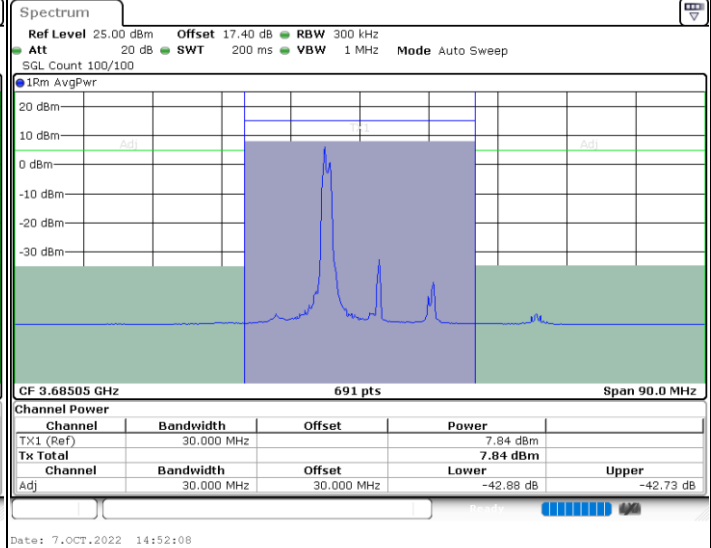

Lowest Channel / 1RB24 and 1RB0

Lowest Channel / FullIRB

N/A

LTE Band 48C / 5MHz+20MHz

16QAM

Middle Channel / 1RB0 and 1RB99

Middle Channel / 1RB24 and 1RB0

Middle Channel / FullIRB

N/A

LTE Band 48C / 5MHz+20MHz

16QAM

Highest Channel / 1RB0 and 1RB99

Highest Channel / 1RB24 and 1RB0

Highest Channel / FullIRB

N/A

LTE Band 48C / 10MHz+20MHz