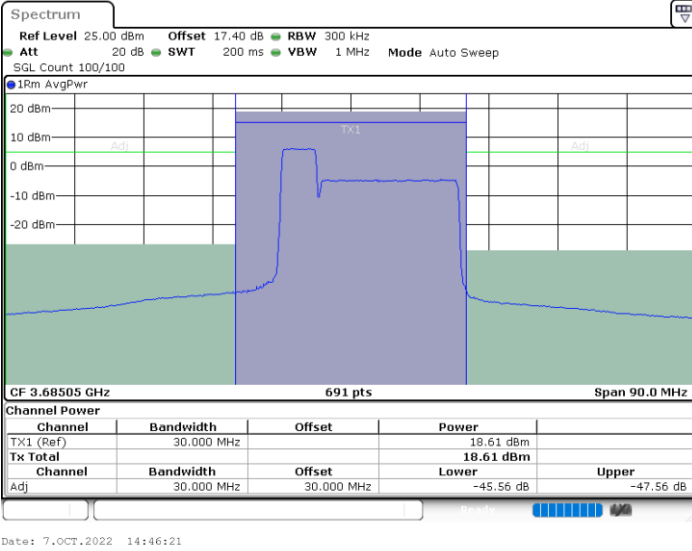

Lowest Channel / 1RB24 and 1RB0

Lowest Channel / FullIRB

N/A

LTE Band 48C / 5MHz+20MHz

16QAM

Middle Channel / 1RB0 and 1RB99

Middle Channel / 1RB24 and 1RB0

Middle Channel / FullIRB

N/A

LTE Band 48C / 5MHz+20MHz

16QAM

Highest Channel / 1RB0 and 1RB99

Highest Channel / 1RB24 and 1RB0

Highest Channel / FullIRB

N/A

LTE Band 48C / 10MHz+20MHz