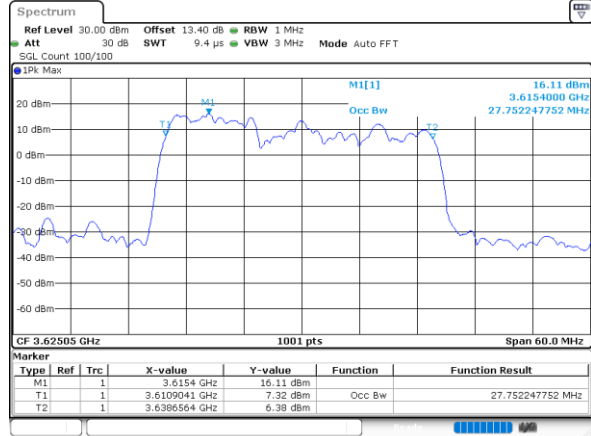

Middle Channel / 10MHz+20MHz

Date: 11.OCT.2022 11:23:22