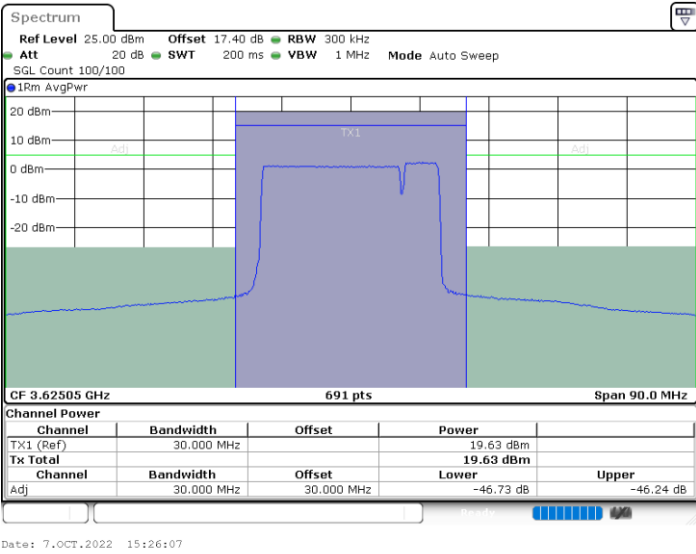

Highest Channel / FullIRB

N/A

LTE Band 48C / 20MHz+5MHz

QPSK

Lowest Channel / 1RB0 and 1RB24

Lowest Channel / 1RB99 and 1RB0

Lowest Channel / FullIRB

N/A

LTE Band 48C / 20MHz+5MHz

QPSK

Middle Channel / 1RB0 and 1RB24

Middle Channel / 1RB99 and 1RB0

Middle Channel / FullIRB

N/A

LTE Band 48C / 20MHz+5MHz

QPSK

Highest Channel / 1RB0 and 1RB24

Highest Channel / 1RB99 and 1RB0

Highest Channel / FullIRB

N/A

LTE Band 48C / 20MHz+10MHz

QPSK

Lowest Channel / 1RB0 and 1RB49

Lowest Channel / 1RB99 and 1RB0