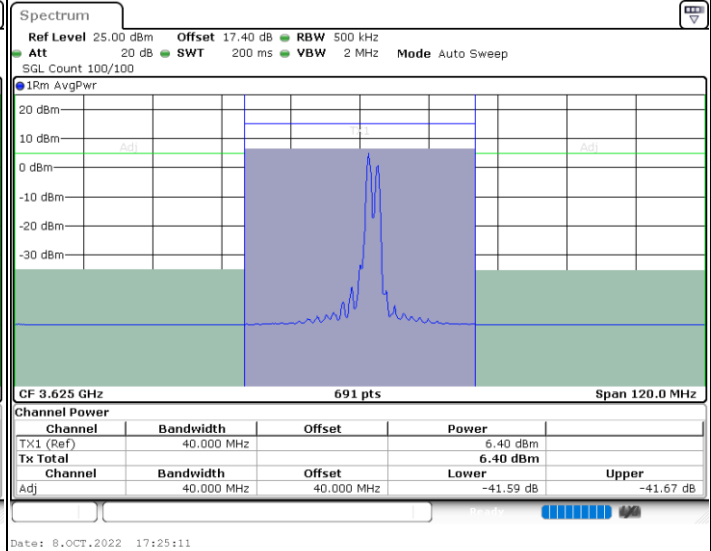

LTE Band 48C / 20MHz+10MHz

QPSK

Highest Channel / 1RB0 and 1RB49

Highest Channel / 1RB99 and 1RB0

Date: 8.OCT.2022 15:11:38

Date: 8.OCT.2022 15:16:27

Highest Channel / FullIRB

N/A

Date: 8.OCT.2022 15:10:40

LTE Band 48C / 20MHz+15MHz

QPSK

Lowest Channel / 1RB0 and 1RB74

Lowest Channel / 1RB99 and 1RB0

Lowest Channel / FullIRB

N/A

LTE Band 48C / 20MHz+15MHz

QPSK

Middle Channel / 1RB0 and 1RB74

Middle Channel / 1RB99 and 1RB0

Middle Channel / FullIRB

N/A

LTE Band 48C / 20MHz+15MHz

QPSK

Highest Channel / 1RB0 and 1RB74

Highest Channel / 1RB99 and 1RB0

Highest Channel / FullIRB

N/A

LTE Band 48C / 20MHz+20MHz

QPSK

Lowest Channel / 1RB0 and 1RB99

Lowest Channel / 1RB99 and 1RB0

Lowest Channel / FullIRB