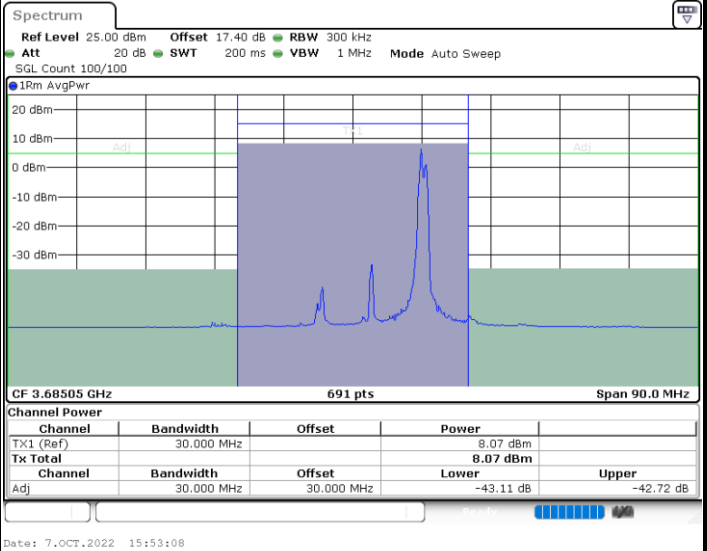

N/A

LTE Band 48C / 20MHz+5MHz

16QAM

Lowest Channel / 1RB0 and 1RB24

Lowest Channel / 1RB99 and 1RB0

Lowest Channel / FullIRB

N/A

LTE Band 48C / 20MHz+5MHz

16QAM

Middle Channel / 1RB0 and 1RB24

Middle Channel / 1RB99 and 1RB0

Middle Channel / FullIRB

N/A

LTE Band 48C / 20MHz+5MHz

16QAM

Highest Channel / 1RB0 and 1RB24

Highest Channel / 1RB99 and 1RB0

Highest Channel / FullIRB

N/A

LTE Band 48C / 20MHz+10MHz

16QAM

Lowest Channel / 1RB0 and 1RB49

Lowest Channel / 1RB99 and 1RB0

Lowest Channel / FullIRB