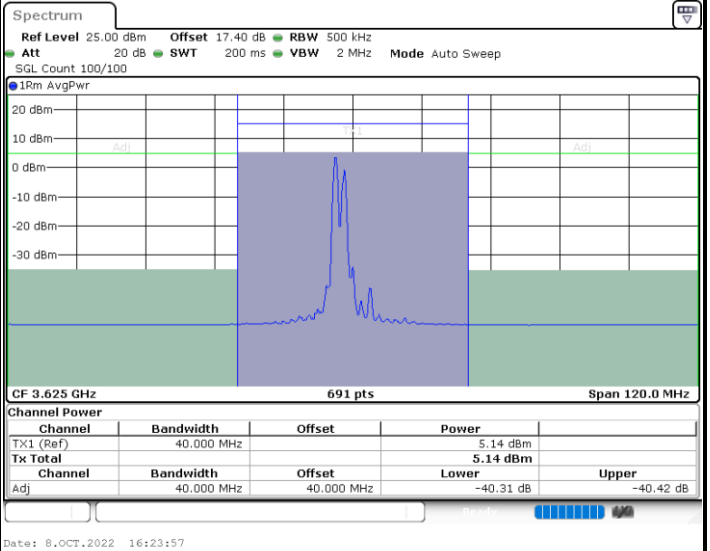

Middle Channel / FullIRB

N/A

LTE Band 48C / 10MHz+20MHz

QPSK

Highest Channel / 1RB0 and 1RB99

Highest Channel / 1RB49 and 1RB0

Highest Channel / FullIRB

N/A

LTE Band 48C / 15MHz+20MHz

QPSK

Lowest Channel / 1RB0 and 1RB9

Lowest Channel / 1RB74 and 1RB0

Lowest Channel / FullIRB

N/A

LTE Band 48C / 15MHz+20MHz

QPSK

Middle Channel / 1RB0 and 1RB9

Middle Channel / 1RB74 and 1RB0

Middle Channel / FullRB

N/A

LTE Band 48C / 15MHz+20MHz

QPSK

Highest Channel / 1RB0 and 1RB99

Highest Channel / 1RB74 and 1RB0

Highest Channel / FullIRB

N/A

LTE Band 48C / 20MHz+5MHz

QPSK

Lowest Channel / 1RB0 and 1RB24

Lowest Channel / 1RB99 and 1RB0

Lowest Channel / FullIRB

N/A