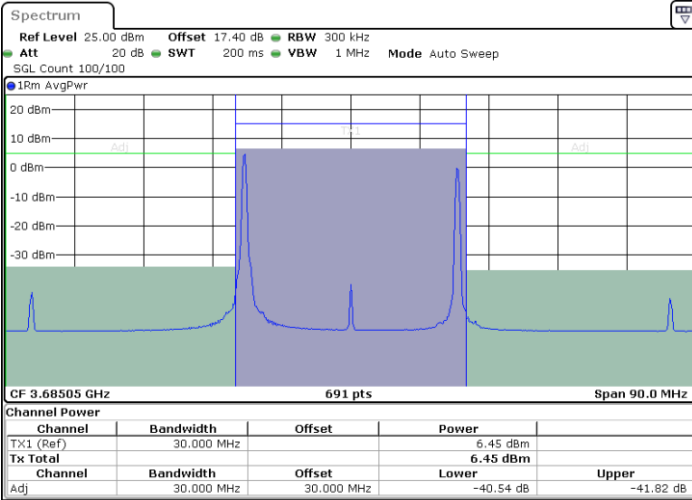

Highest Channel / 1RB0 and 1RB24

Highest Channel / 1RB99 and 1RB0

Highest Channel / FullIRB

N/A

LTE Band 48C / 20MHz+10MHz

QPSK

Lowest Channel / 1RB0 and 1RB49

Lowest Channel / 1RB99 and 1RB0

Lowest Channel / FullIRB

N/A

LTE Band 48C / 20MHz+10MHz

QPSK

Middle Channel / 1RB0 and 1RB49

Middle Channel / 1RB99 and 1RB0

Middle Channel / FullIRB

N/A

LTE Band 48C / 20MHz+10MHz

QPSK

Highest Channel / 1RB0 and 1RB49

Highest Channel / 1RB99 and 1RB0

Date: 8.OCT.2022 15:11:38

Date: 8.OCT.2022 15:16:27

Highest Channel / FullIRB

N/A