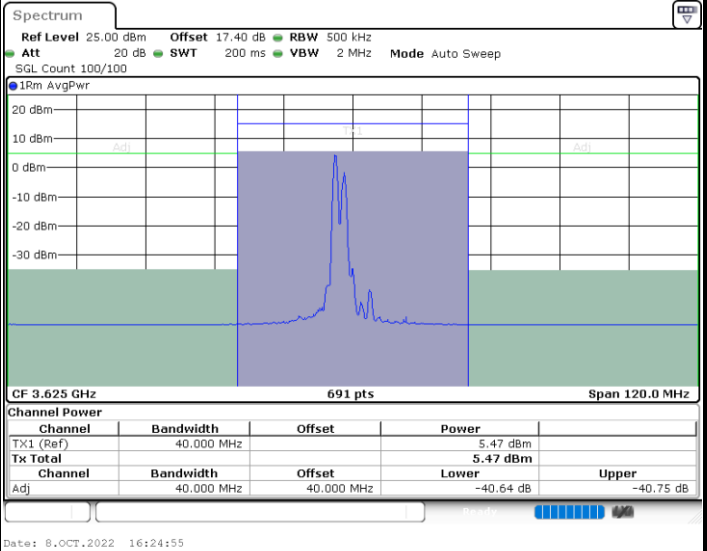

Highest Channel / 1RB0 and 1RB99

Highest Channel / 1RB49 and 1RB0

Date: 7.OCT.2022 16:51:23

Date: 7.OCT.2022 16:54:15

Highest Channel / FullIRB

N/A

Date: 7.OCT.2022 16:48:28

LTE Band 48C / 15MHz+20MHz

16QAM

Lowest Channel / 1RB0 and 1RB9

Lowest Channel / 1RB74 and 1RB0

Lowest Channel / FullIRB

N/A

LTE Band 48C / 15MHz+20MHz

16QAM

Middle Channel / 1RB0 and 1RB9

Middle Channel / 1RB74 and 1RB0

Middle Channel / FullIRB

N/A

LTE Band 48C / 15MHz+20MHz

16QAM

Highest Channel / 1RB0 and 1RB99

Highest Channel / 1RB74 and 1RB0

Highest Channel / FullIRB