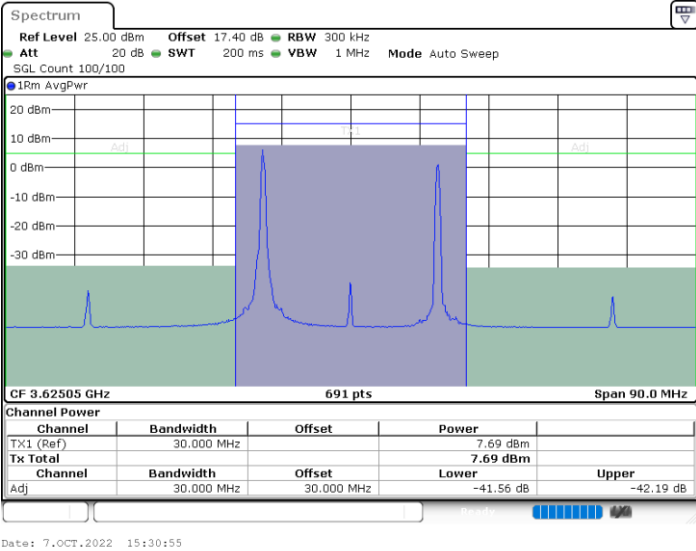

Highest Channel / FullIRB

N/A

LTE Band 48C / 20MHz+5MHz

QPSK

Lowest Channel / 1RB0 and 1RB24

Lowest Channel / 1RB99 and 1RB0

Lowest Channel / FullIRB

N/A

LTE Band 48C / 20MHz+5MHz

QPSK

Middle Channel / 1RB0 and 1RB24

Middle Channel / 1RB99 and 1RB0

Middle Channel / FullIRB

N/A

LTE Band 48C / 20MHz+5MHz

QPSK