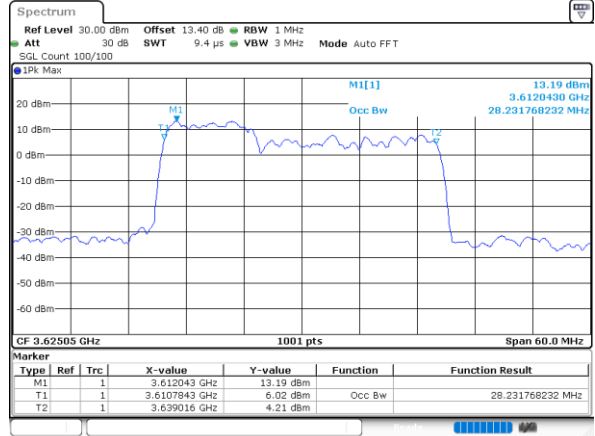

Middle Channel / 10MHz+20MHz

Date: 11.OCT.2022 11:24:01