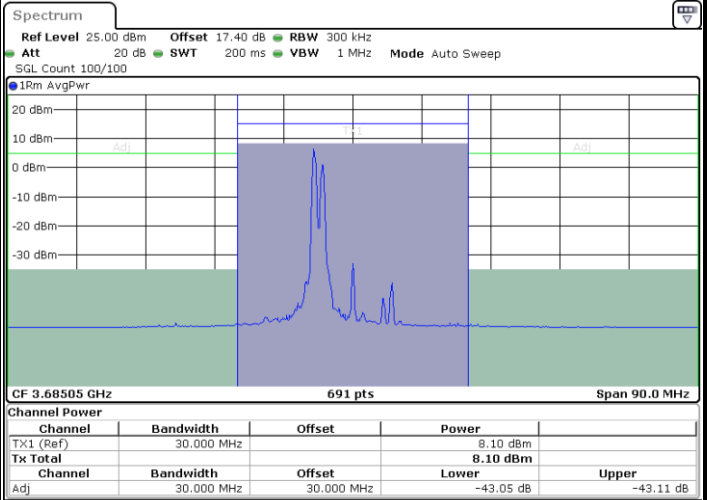

LTE Band 48C / 10MHz+20MHz

16QAM

Middle Channel / 1RB0 and 1RB9

Middle Channel / 1RB49 and 1RB0

Middle Channel / FullIRB

N/A

LTE Band 48C / 10MHz+20MHz

16QAM

Highest Channel / 1RB0 and 1RB99

Highest Channel / 1RB49 and 1RB0

Date: 7.OCT.2022 16:51:23

Date: 7.OCT.2022 16:54:15

Highest Channel / FullIRB

N/A

Date: 7.OCT.2022 16:48:28

LTE Band 48C / 15MHz+20MHz