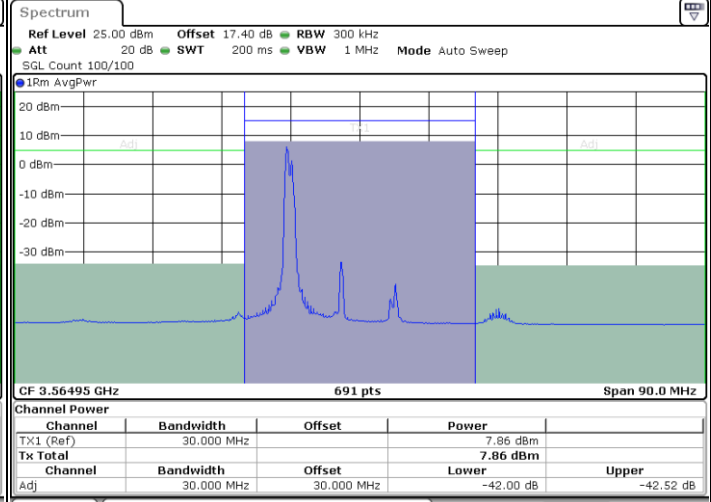

ACLR

LTE Band 48C / 5MHz+20MHz

QPSK

Lowest Channel / 1RB0 and 1RB99

Lowest Channel / 1RB24 and 1RB0

Date: 7.OCT.2022 14:09:30

Date: 7.OCT.2022 14:10:27

Lowest Channel / FullIRB

LTE Band 48C / 5MHz+20MHz

QPSK

Highest Channel / 1RB0 and 1RB99

Highest Channel / 1RB24 and 1RB0

Highest Channel / FullIRB

N/A

LTE Band 48C / 10MHz+20MHz

QPSK