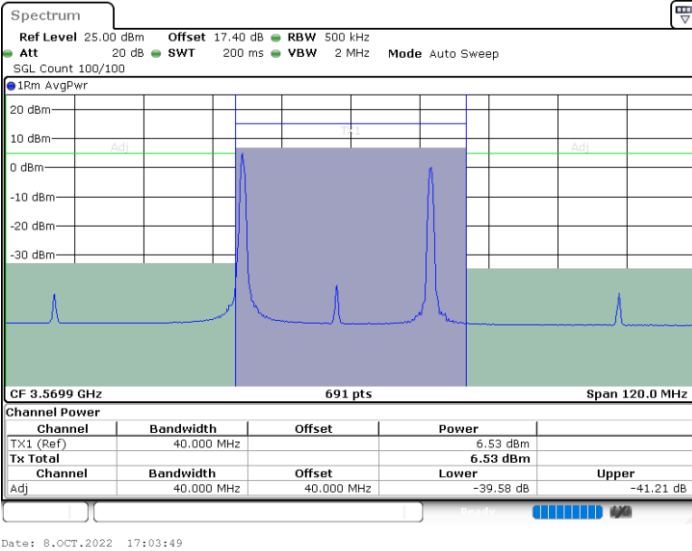

LTE Band 48C / 20MHz+10MHz

QPSK

Highest Channel / 1RB0 and 1RB49

Highest Channel / 1RB99 and 1RB0

Date: 8.OCT.2022 15:11:38

Date: 8.OCT.2022 15:16:27

Highest Channel / FullIRB

N/A

Date: 8.OCT.2022 15:10:40

LTE Band 48C / 20MHz+15MHz

QPSK

Lowest Channel / 1RB0 and 1RB74

Lowest Channel / 1RB99 and 1RB0

Lowest Channel / FullIRB

N/A

LTE Band 48C / 20MHz+15MHz

QPSK

Middle Channel / 1RB0 and 1RB74

Middle Channel / 1RB99 and 1RB0

Middle Channel / FullIRB

N/A

LTE Band 48C / 20MHz+15MHz

QPSK

Highest Channel / 1RB0 and 1RB74

Highest Channel / 1RB99 and 1RB0

Highest Channel / FullIRB

N/A

LTE Band 48C / 20MHz+20MHz

QPSK

Lowest Channel / 1RB0 and 1RB99

Lowest Channel / 1RB99 and 1RB0

Lowest Channel / FullIRB