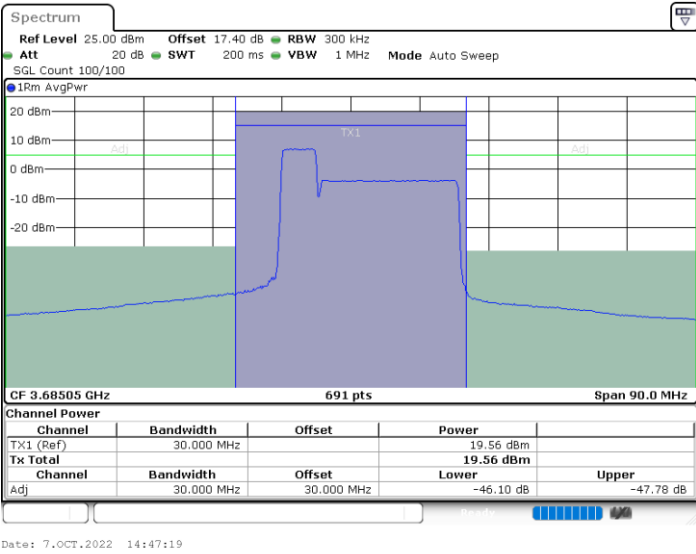

LTE Band 48C / 5MHz+20MHz

QPSK

Highest Channel / 1RB0 and 1RB99

Highest Channel / 1RB24 and 1RB0

Highest Channel / FullIRB

N/A

LTE Band 48C / 10MHz+20MHz

QPSK

Lowest Channel / 1RB0 and 1RB9

Lowest Channel / 1RB49 and 1RB0

Lowest Channel / FullIRB

N/A

LTE Band 48C / 10MHz+20MHz

QPSK

Middle Channel / 1RB0 and 1RB99

Middle Channel / 1RB49 and 1RB0

Middle Channel / FullIRB

N/A

LTE Band 48C / 10MHz+20MHz

QPSK

Highest Channel / 1RB0 and 1RB99

Highest Channel / 1RB49 and 1RB0

Highest Channel / FullIRB

N/A