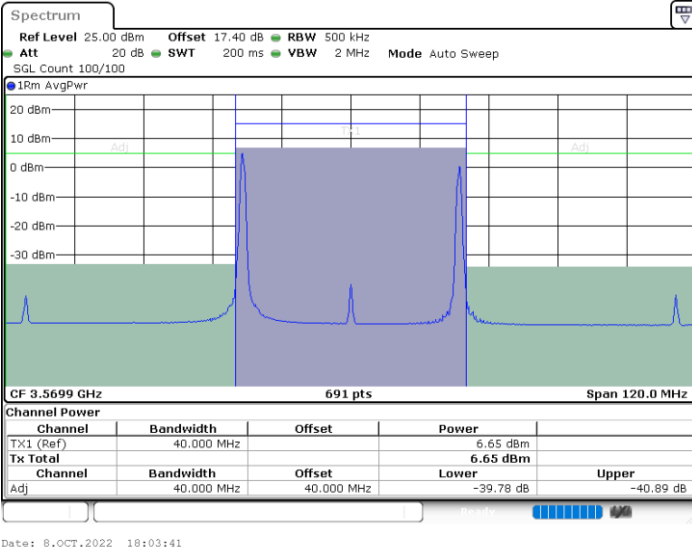

QPSK

Middle Channel / 1RB0 and 1RB74

Middle Channel / 1RB99 and 1RB0

Middle Channel / FullIRB

N/A

LTE Band 48C / 20MHz+15MHz

QPSK

Highest Channel / 1RB0 and 1RB74

Highest Channel / 1RB99 and 1RB0

Highest Channel / FullIRB

N/A

LTE Band 48C / 20MHz+20MHz

QPSK

Lowest Channel / 1RB0 and 1RB99

Lowest Channel / 1RB99 and 1RB0

Lowest Channel / FullIRB

N/A

LTE Band 48C / 20MHz+20MHz

QPSK

MiddleChannel / 1RB0 and 1RB99

Middle Channel / 1RB99 and 1RB0

Middle Channel / FullIRB

N/A

LTE Band 48C / 20MHz+20MHz