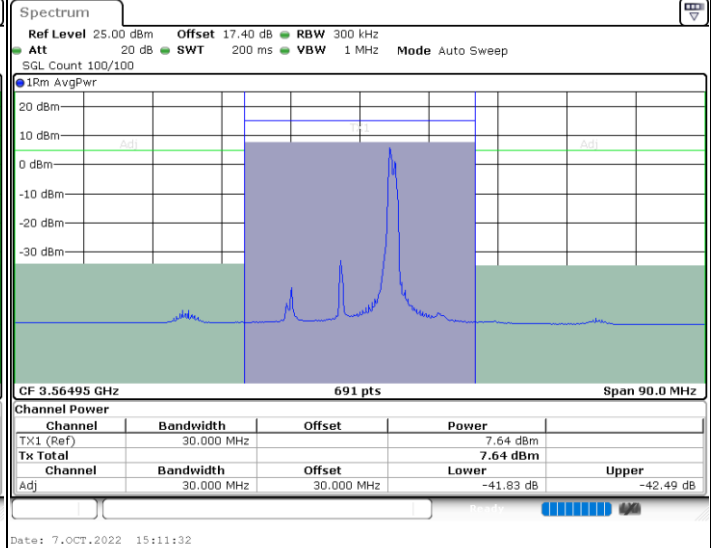

Middle Channel / 1RB0 and 1RB9

Middle Channel / 1RB74 and 1RB0

Middle Channel / FullRB

N/A

LTE Band 48C / 15MHz+20MHz

QPSK

Highest Channel / 1RB0 and 1RB99

Highest Channel / 1RB74 and 1RB0

Highest Channel / FullIRB

N/A

LTE Band 48C / 20MHz+5MHz

QPSK

Lowest Channel / 1RB0 and 1RB24

Lowest Channel / 1RB99 and 1RB0

Lowest Channel / FullIRB

N/A

LTE Band 48C / 20MHz+5MHz

QPSK

Middle Channel / 1RB0 and 1RB24

Middle Channel / 1RB99 and 1RB0

Middle Channel / FullIRB

N/A

LTE Band 48C / 20MHz+5MHz

QPSK

Highest Channel / 1RB0 and 1RB24

Highest Channel / 1RB99 and 1RB0

Highest Channel / FullIRB

N/A

LTE Band 48C / 20MHz+10MHz

QPSK

Lowest Channel / 1RB0 and 1RB49

Lowest Channel / 1RB99 and 1RB0