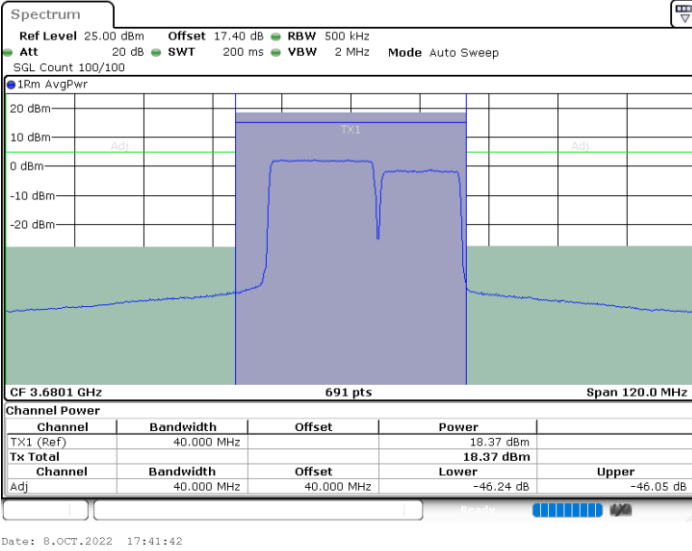

Date: 8.OCT.2022 15:10:40

LTE Band 48C / 20MHz+15MHz

QPSK

Lowest Channel / 1RB0 and 1RB74

Lowest Channel / 1RB99 and 1RB0

Lowest Channel / FullIRB

N/A

LTE Band 48C / 20MHz+15MHz

QPSK

Middle Channel / 1RB0 and 1RB74

Middle Channel / 1RB99 and 1RB0

Middle Channel / FullIRB

N/A

LTE Band 48C / 20MHz+15MHz

QPSK

Highest Channel / 1RB0 and 1RB74

Highest Channel / 1RB99 and 1RB0

Highest Channel / FullIRB

N/A

LTE Band 48C / 20MHz+20MHz

QPSK

Lowest Channel / 1RB0 and 1RB99

Lowest Channel / 1RB99 and 1RB0

Lowest Channel / FullIRB