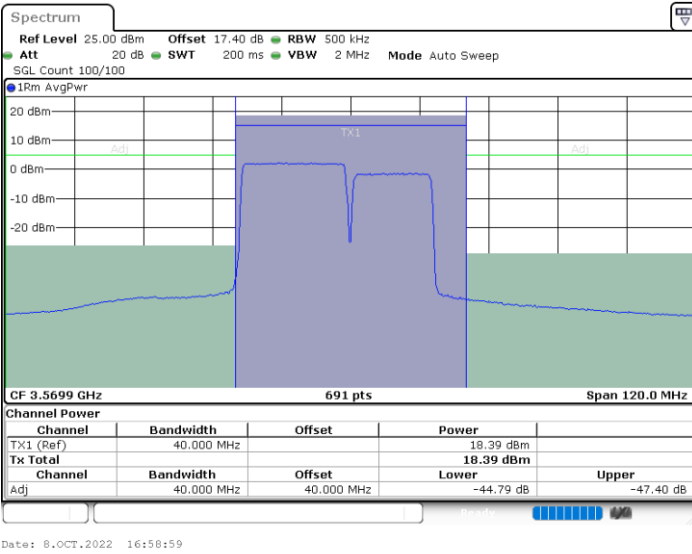

LTE Band 48C / 20MHz+10MHz

QPSK

Highest Channel / 1RB0 and 1RB49

Highest Channel / 1RB99 and 1RB0

Date: 8.OCT.2022 15:11:38

Date: 8.OCT.2022 15:16:27

Highest Channel / FullIRB

N/A

Date: 8.OCT.2022 15:10:40

LTE Band 48C / 20MHz+15MHz

QPSK

Lowest Channel / 1RB0 and 1RB74

Lowest Channel / 1RB99 and 1RB0

Lowest Channel / FullIRB

N/A

LTE Band 48C / 20MHz+15MHz

QPSK

Middle Channel / 1RB0 and 1RB74

Middle Channel / 1RB99 and 1RB0

Middle Channel / FullIRB

N/A

LTE Band 48C / 20MHz+15MHz

QPSK

Highest Channel / 1RB0 and 1RB74

Highest Channel / 1RB99 and 1RB0

Highest Channel / FullIRB

N/A

LTE Band 48C / 20MHz+20MHz

QPSK

Lowest Channel / 1RB0 and 1RB99

Lowest Channel / 1RB99 and 1RB0

Lowest Channel / FullIRB