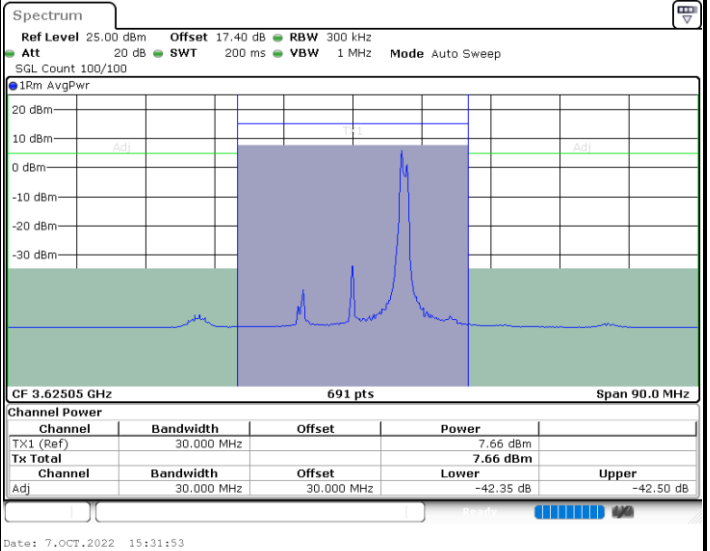

Middle Channel / 1RB0 and 1RB9

Middle Channel / 1RB74 and 1RB0

Middle Channel / FullRB

N/A

LTE Band 48C / 15MHz+20MHz

QPSK

Highest Channel / 1RB0 and 1RB99

Highest Channel / 1RB74 and 1RB0

Highest Channel / FullIRB

N/A

LTE Band 48C / 20MHz+5MHz

QPSK

Lowest Channel / 1RB0 and 1RB24

Lowest Channel / 1RB99 and 1RB0

Lowest Channel / FullIRB

N/A

LTE Band 48C / 20MHz+5MHz

QPSK

Middle Channel / 1RB0 and 1RB24

Middle Channel / 1RB99 and 1RB0

Middle Channel / FullIRB

N/A

LTE Band 48C / 20MHz+5MHz

QPSK

Highest Channel / 1RB0 and 1RB24

Highest Channel / 1RB99 and 1RB0

Highest Channel / FullIRB

N/A

LTE Band 48C / 20MHz+10MHz

QPSK

Lowest Channel / 1RB0 and 1RB49

Lowest Channel / 1RB99 and 1RB0