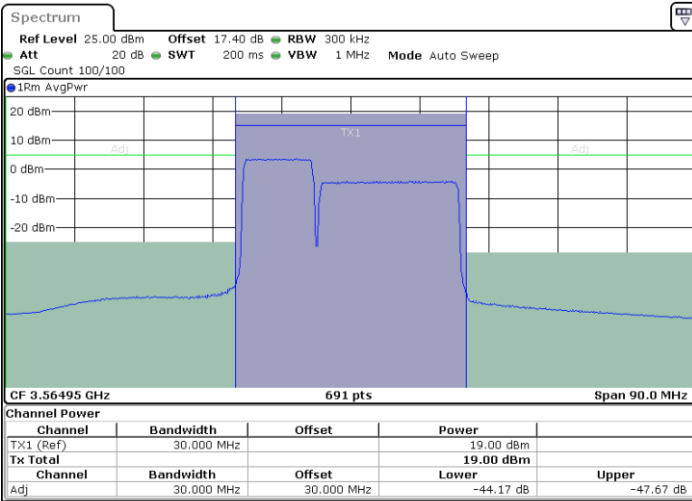

N/A

LTE Band 48C / 5MHz+20MHz

16QAM

Highest Channel / 1RB0 and 1RB99

Highest Channel / 1RB24 and 1RB0

Highest Channel / FullIRB

N/A

LTE Band 48C / 10MHz+20MHz

16QAM

Lowest Channel / 1RB0 and 1RB9

Lowest Channel / 1RB49 and 1RB0

Date: 7.OCT.2022 16:10:38

Date: 7.OCT.2022 16:13:31

Lowest Channel / FullIRB

N/A

Date: 7.OCT.2022 16:07:46

LTE Band 48C / 10MHz+20MHz

16QAM

Middle Channel / 1RB0 and 1RB9

Middle Channel / 1RB49 and 1RB0

Middle Channel / FullIRB

N/A

LTE Band 48C / 10MHz+20MHz

16QAM

Highest Channel / 1RB0 and 1RB99

Highest Channel / 1RB49 and 1RB0

Date: 7.OCT.2022 16:51:23

Date: 7.OCT.2022 16:54:15

Highest Channel / FullIRB

N/A

Date: 7.OCT.2022 16:48:28

LTE Band 48C / 15MHz+20MHz