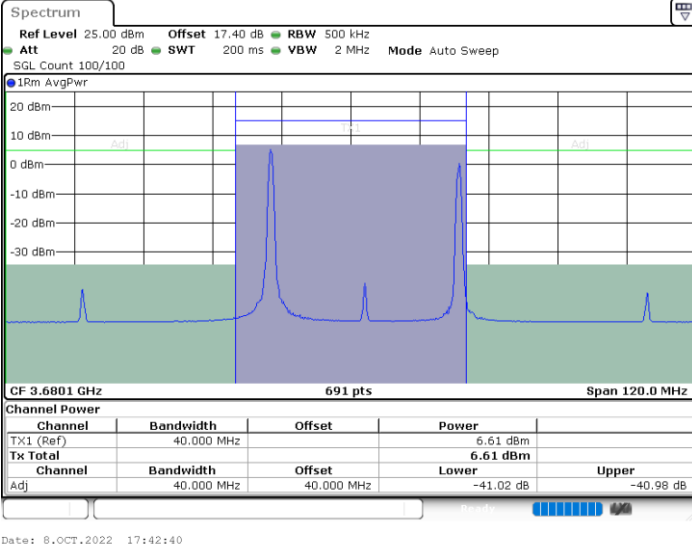

QPSK

Middle Channel / 1RB0 and 1RB74

Middle Channel / 1RB99 and 1RB0

Middle Channel / FullIRB

N/A

LTE Band 48C / 20MHz+15MHz

QPSK

Highest Channel / 1RB0 and 1RB74

Highest Channel / 1RB99 and 1RB0

Highest Channel / FullIRB

N/A

LTE Band 48C / 20MHz+20MHz

QPSK

Lowest Channel / 1RB0 and 1RB99

Lowest Channel / 1RB99 and 1RB0

Lowest Channel / FullIRB