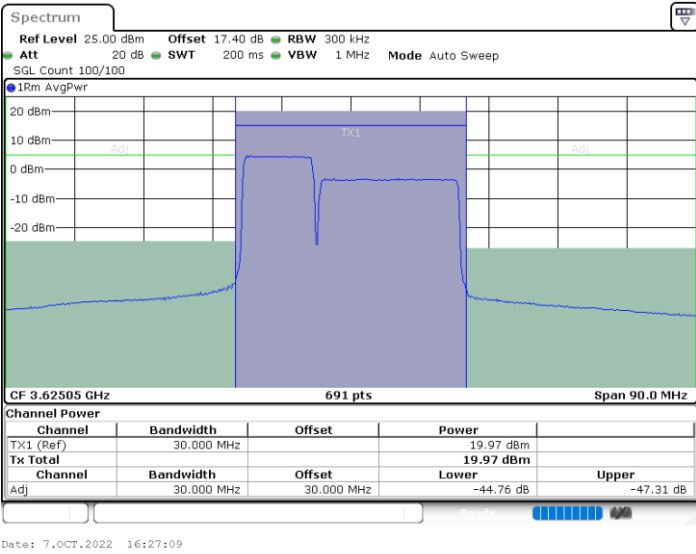

LTE Band 48C / 5MHz+20MHz

QPSK

Highest Channel / 1RB0 and 1RB99

Highest Channel / 1RB24 and 1RB0

Highest Channel / FullIRB

N/A

LTE Band 48C / 10MHz+20MHz

QPSK

Lowest Channel / 1RB0 and 1RB9

Lowest Channel / 1RB49 and 1RB0

Lowest Channel / FullIRB

N/A

LTE Band 48C / 10MHz+20MHz

QPSK

Middle Channel / 1RB0 and 1RB99

Middle Channel / 1RB49 and 1RB0

Middle Channel / FullIRB

N/A

LTE Band 48C / 10MHz+20MHz

QPSK

Highest Channel / 1RB0 and 1RB99

Highest Channel / 1RB49 and 1RB0

Highest Channel / FullIRB

N/A