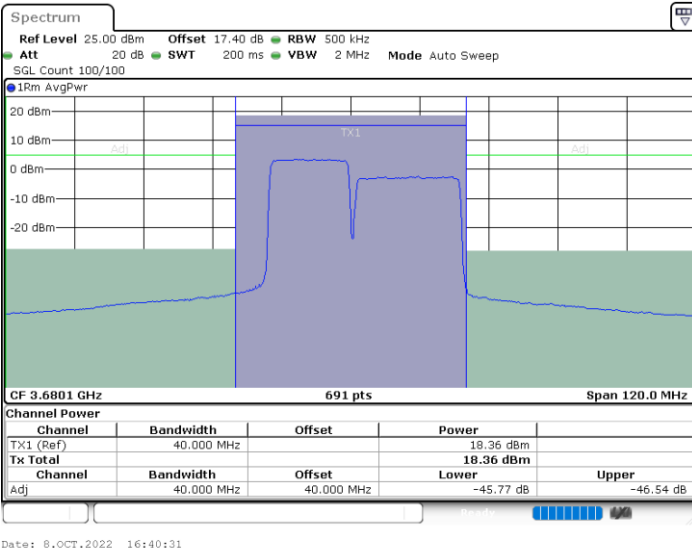

LTE Band 48C / 15MHz+20MHz

QPSK

Lowest Channel / 1RB0 and 1RB9

Lowest Channel / 1RB74 and 1RB0

Lowest Channel / FullIRB

N/A

LTE Band 48C / 15MHz+20MHz

QPSK

Middle Channel / 1RB0 and 1RB9

Middle Channel / 1RB74 and 1RB0

Middle Channel / FullRB

N/A

LTE Band 48C / 15MHz+20MHz

QPSK

Highest Channel / 1RB0 and 1RB99

Highest Channel / 1RB74 and 1RB0

Highest Channel / FullIRB

N/A

LTE Band 48C / 20MHz+5MHz

QPSK

Lowest Channel / 1RB0 and 1RB24

Lowest Channel / 1RB99 and 1RB0

Lowest Channel / FullIRB

N/A