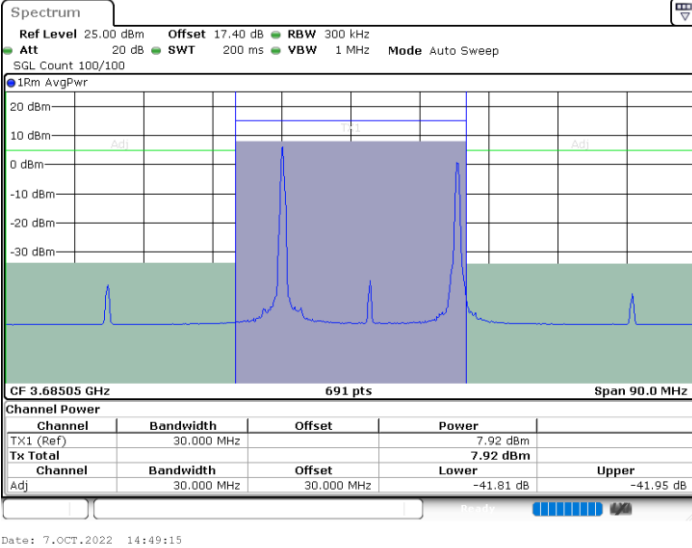

Lowest Channel / 1RB24 and 1RB0

Lowest Channel / FullIRB

N/A

LTE Band 48C / 5MHz+20MHz

16QAM

Middle Channel / 1RB0 and 1RB99

Middle Channel / 1RB24 and 1RB0

Middle Channel / FullIRB

N/A

LTE Band 48C / 5MHz+20MHz

16QAM

Highest Channel / 1RB0 and 1RB99

Highest Channel / 1RB24 and 1RB0

Highest Channel / FullIRB

N/A

LTE Band 48C / 10MHz+20MHz