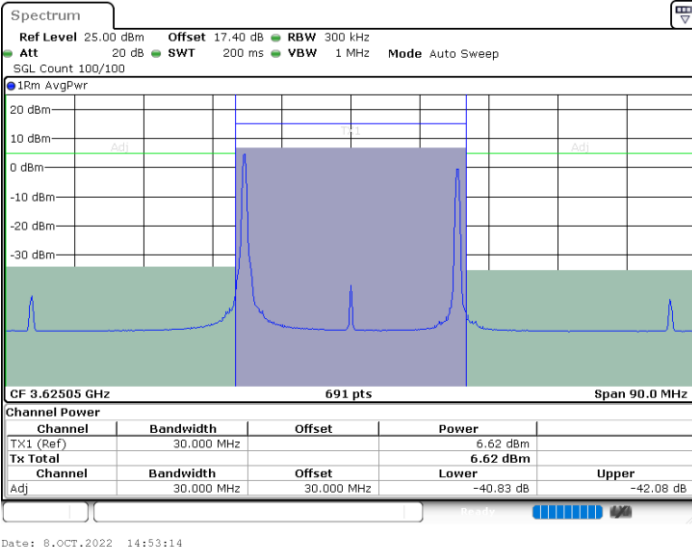

Highest Channel / 1RB0 and 1RB24

Highest Channel / 1RB99 and 1RB0

Highest Channel / FullIRB

N/A

LTE Band 48C / 20MHz+10MHz

QPSK

Lowest Channel / 1RB0 and 1RB49

Lowest Channel / 1RB99 and 1RB0

Lowest Channel / FullIRB

N/A

LTE Band 48C / 20MHz+10MHz

QPSK

Middle Channel / 1RB0 and 1RB49

Middle Channel / 1RB99 and 1RB0

Middle Channel / FullIRB

N/A

LTE Band 48C / 20MHz+10MHz

QPSK

Highest Channel / 1RB0 and 1RB49

Highest Channel / 1RB99 and 1RB0

Date: 8.OCT.2022 15:11:38

Date: 8.OCT.2022 15:16:27

Highest Channel / FullIRB

N/A