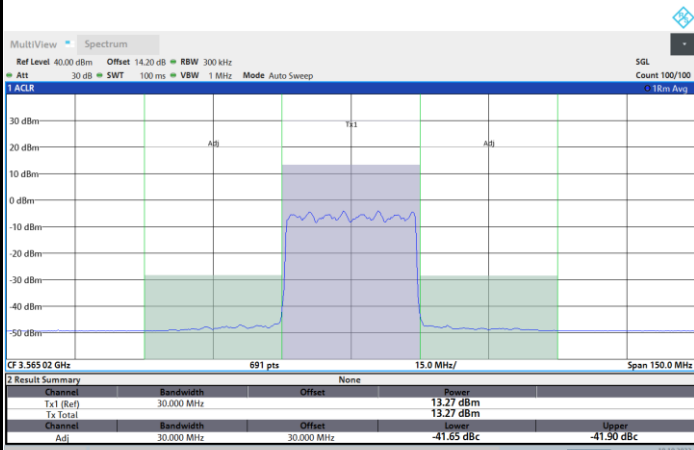

1RBmax

Full RB

FR1 N77 / 30MHz / CP OFDM / 256QAM

Lowest Channel

1RB0

1RBmax

Full RB

FR1 N77 / 30MHz / CP OFDM / 256QAM