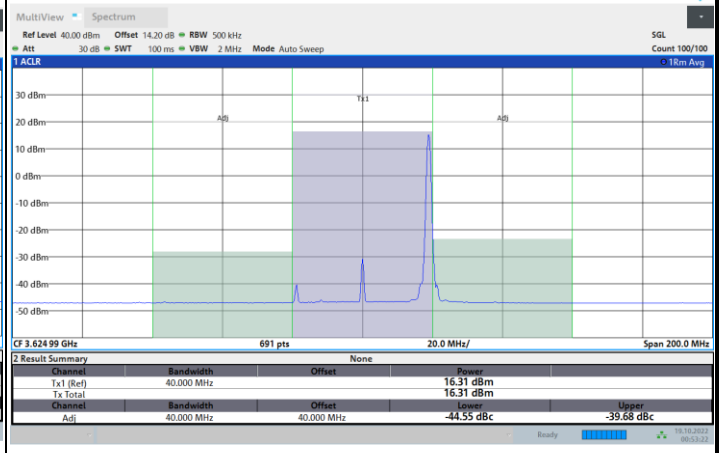

FR1 N77 / 40MHz / CP OFDM / QPSK

Middle Channel

1RB0

1RBmax