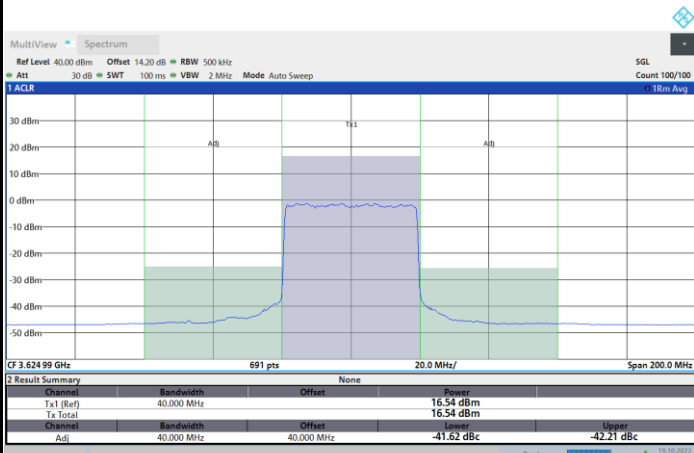

FR1 N77 / 40MHz / CP OFDM / 64QAM

Middle Channel

1RB0

1RBmax

Full RB