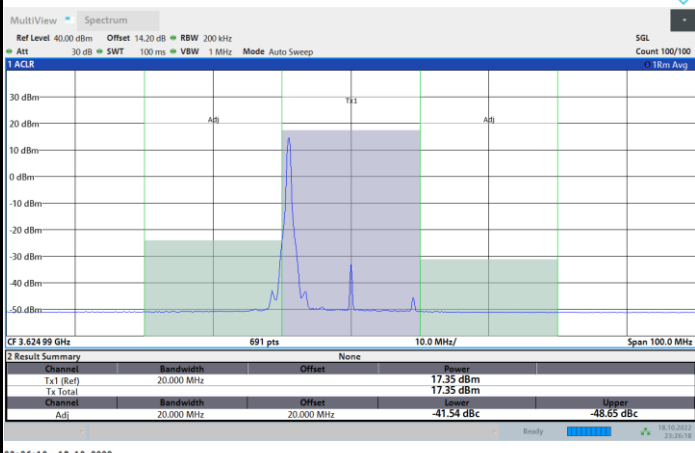

Lowest Channel

1RB0

1RBmax

Full RB

FR1 N77 / 20MHz / CP OFDM / 64QAM

Middle Channel

1RB0

1RBmax