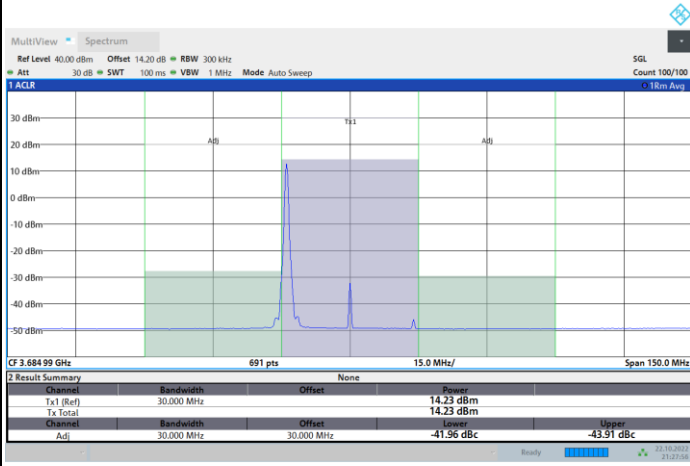

Middle Channel

1RB0

1RBmax

Full RB

FR1 N77 / 30MHz / CP OFDM / 256QAM

Highest Channel

1RB0

1RBmax