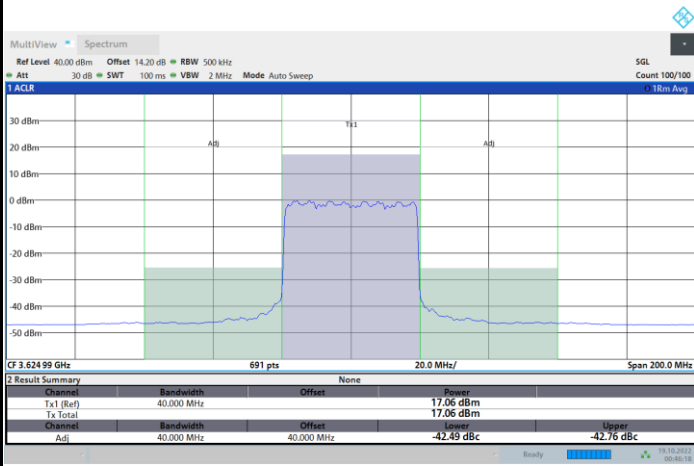

FR1 N77 / 40MHz / CP OFDM / 16QAM

Middle Channel

1RB0

1RBmax

Full RB

FR1 N77 / 40MHz / CP OFDM / 16QAM

Highest Channel

1RB0