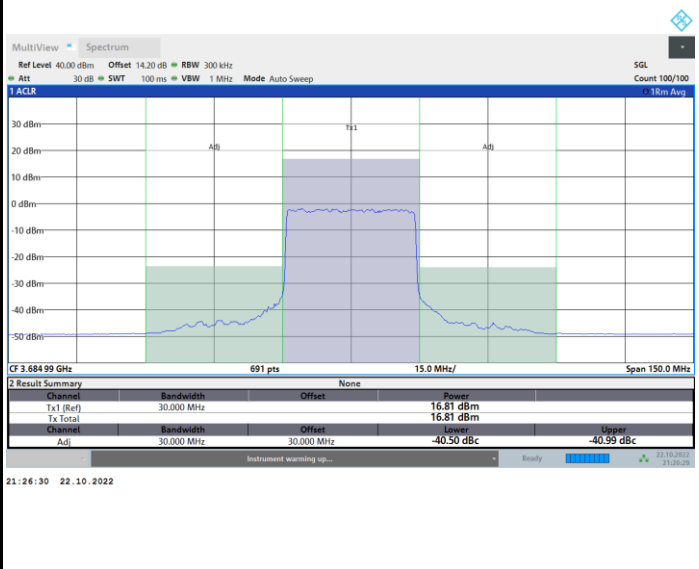

FR1 N77 / 30MHz / CP OFDM / 64QAM

Highest Channel

1RB0

1RBmax

Full RB