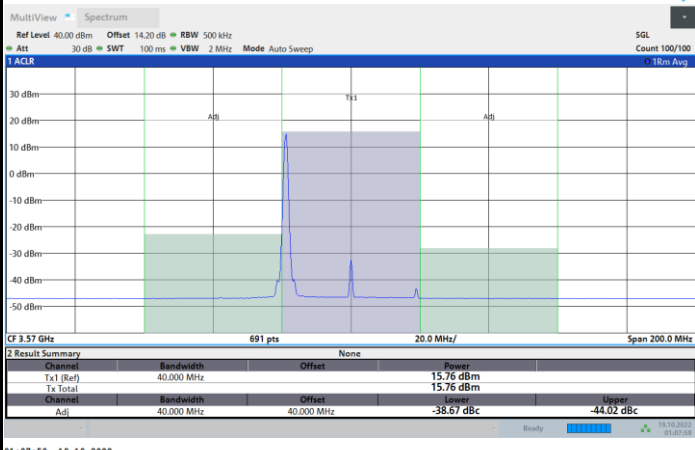

Full RB

FR1 N77 / 40MHz / CP OFDM / QPSK

Lowest Channel

1RB0

1RBmax

Full RB

FR1 N77 / 40MHz / CP OFDM / QPSK

Middle Channel