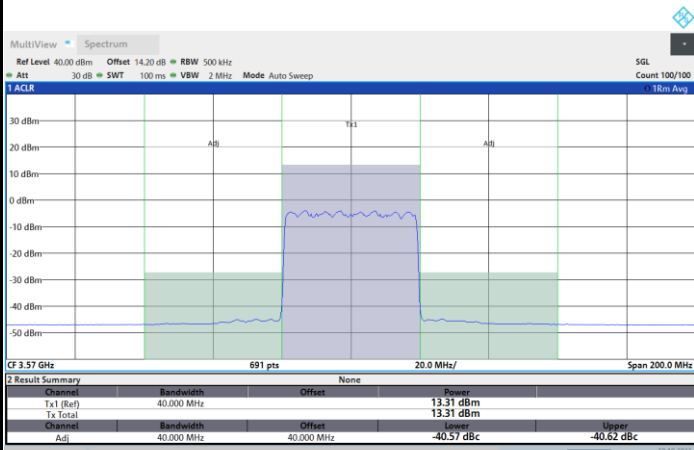

Full RB

FR1 N77 / 40MHz / CP OFDM / 256QAM

Lowest Channel

1RB0

1RBmax

Full RB

FR1 N77 / 40MHz / CP OFDM / 256QAM

Middle Channel