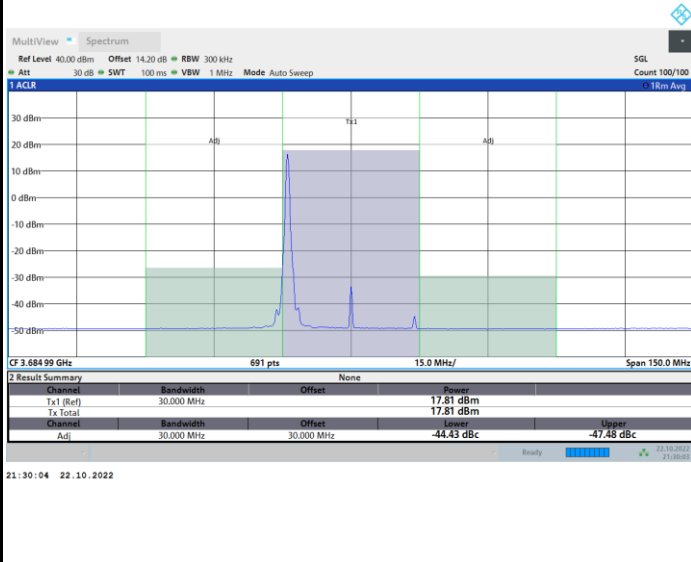

FR1 N77 / 30MHz / CP OFDM / 16QAM

Highest Channel

1RB0

1RBmax