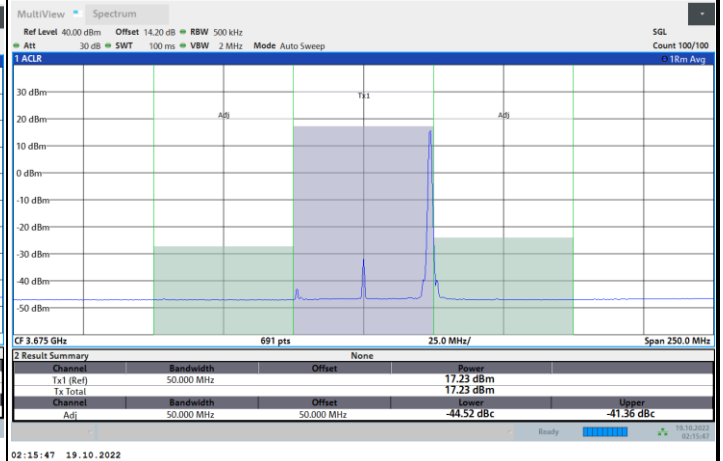

1RBmax

Full RB

FR1 N77 / 50MHz / CP OFDM / QPSK

Highest Channel

1RB0

1RBmax

Full RB