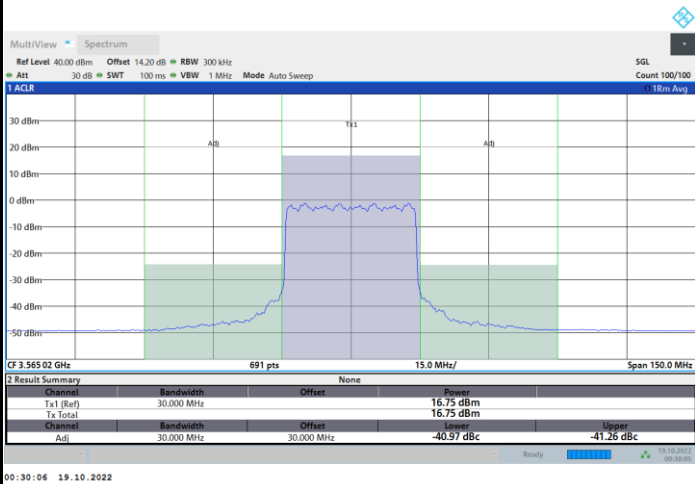

FR1 N77 / 30MHz / CP OFDM / QPSK

Lowest Channel

1RB0

1RBmax

Full RB