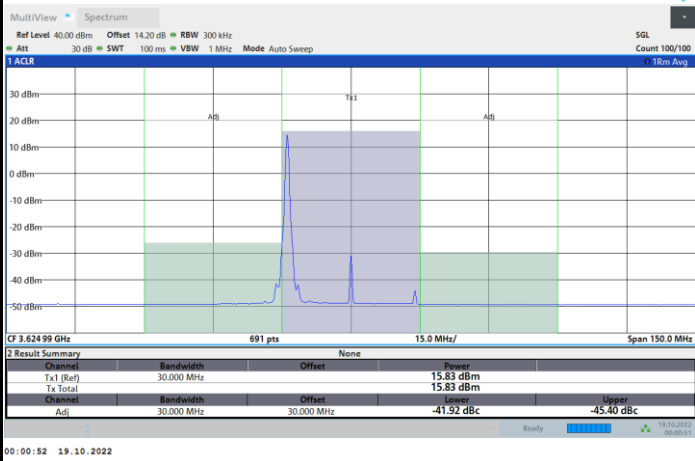

FR1 N77 / 30MHz / CP OFDM / 64QAM

Middle Channel

1RB0

1RBmax