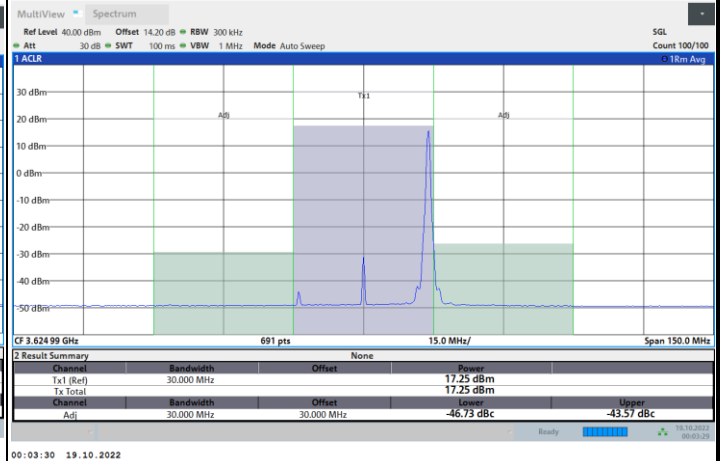

Full RB

FR1 N77 / 30MHz / CP OFDM / 16QAM

Middle Channel

1RB0

1RBmax

Full RB

FR1 N77 / 30MHz / CP OFDM / 16QAM

Highest Channel