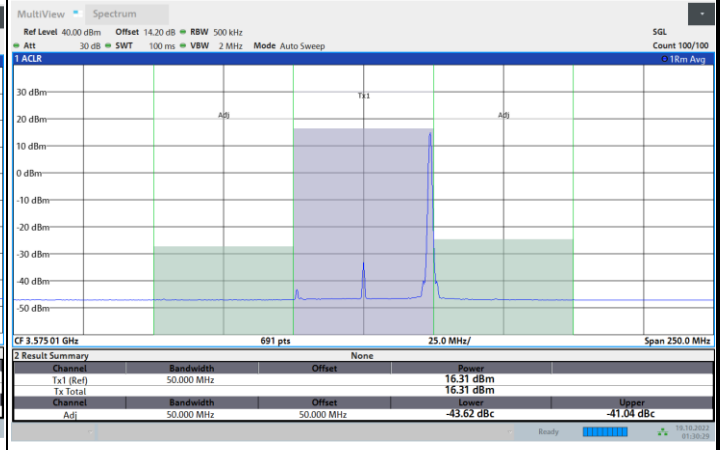

FR1 N77 / 50MHz / CP OFDM / QPSK

Lowest Channel

1RB0

1RBmax