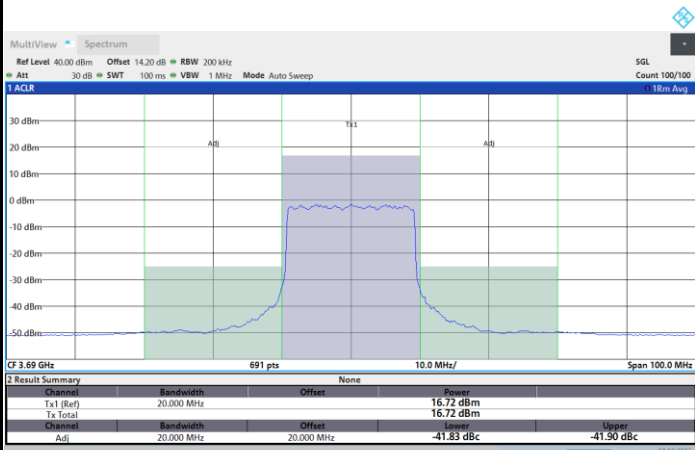

Full RB

FR1 N77 / 20MHz / CP OFDM / 64QAM

Highest Channel

1RB0

1RBmax

Full RB

FR1 N77 / 20MHz / CP OFDM / 256QAM

Lowest Channel