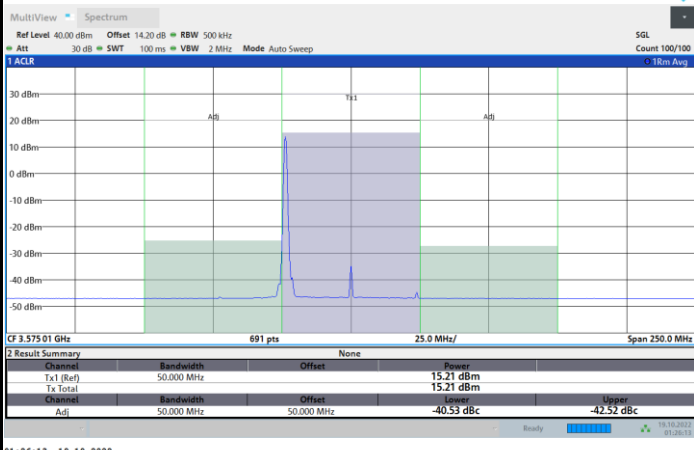

FR1 N77 / 50MHz / CP OFDM / QPSK

Lowest Channel

1RB0

1RBmax