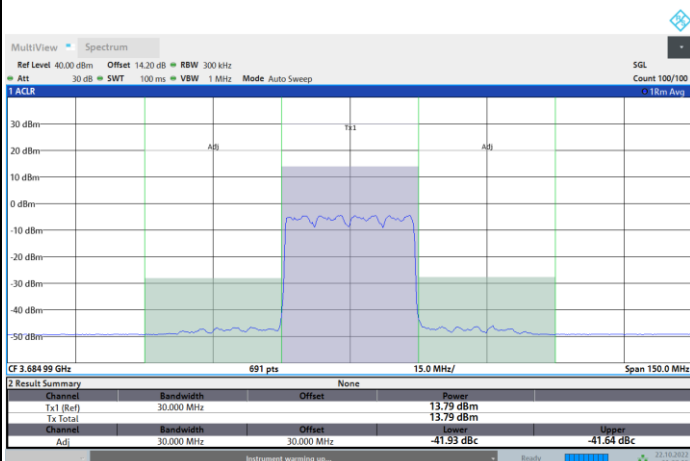

FR1 N77 / 30MHz / CP OFDM / 256QAM

Highest Channel

1RB0

1RBmax

Full RB