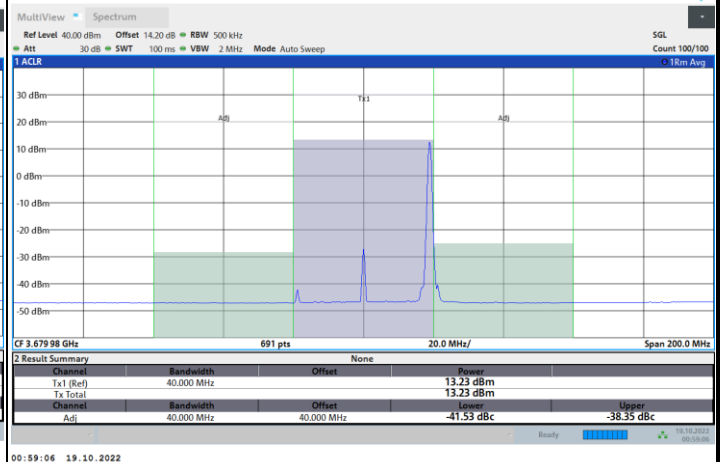

1RB0

1RBmax

Full RB

FR1 N77 / 40MHz / CP OFDM / 256QAM

Highest Channel

1RB0

1RBmax

Full RB