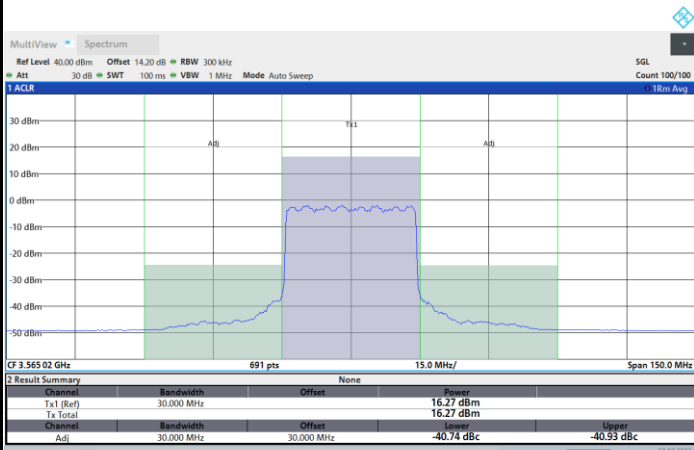

1RB0

1RBmax

Full RB

FR1 N77 / 30MHz / CP OFDM / 64QAM

Lowest Channel

1RB0

1RBmax

Full RB