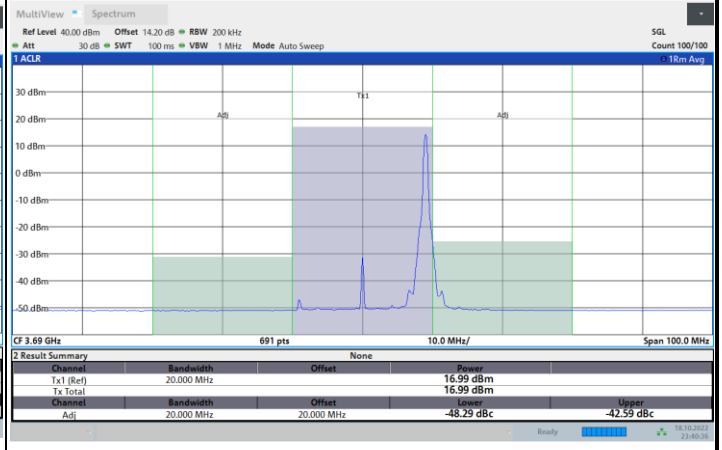

Full RB

FR1 N77 / 20MHz / CP OFDM / 64QAM

Highest Channel

1RB0

1RBmax

Full RB

FR1 N77 / 20MHz / CP OFDM / 256QAM

Lowest Channel