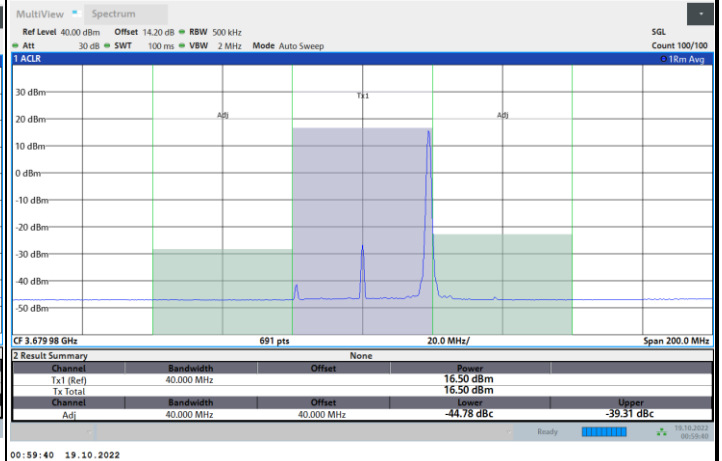

Middle Channel

1RB0

1RBmax

Full RB

FR1 N77 / 40MHz / CP OFDM / 64QAM

Highest Channel

1RB0

1RBmax