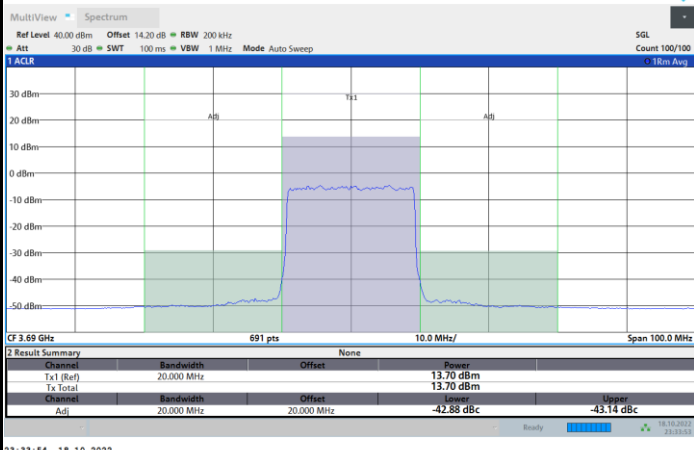

FR1 N77 / 20MHz / CP OFDM / 256QAM

Highest Channel

1RB0

1RBmax

Full RB

FR1 N77 / 30MHz / CP OFDM / QPSK

Lowest Channel

1RB0