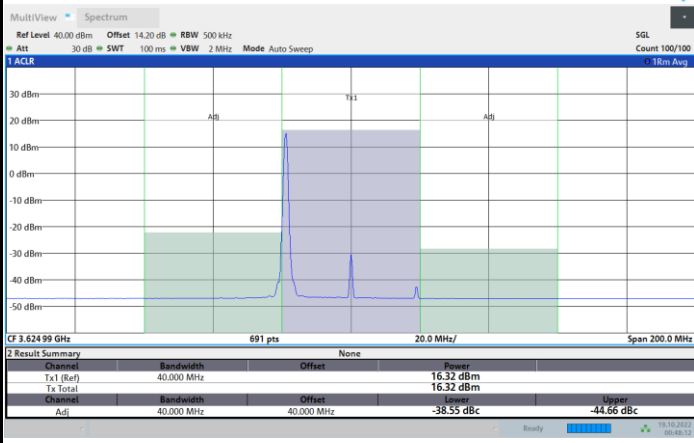

FR1 N77 / 40MHz / CP OFDM / 16QAM

Middle Channel

1RB0

1RBmax