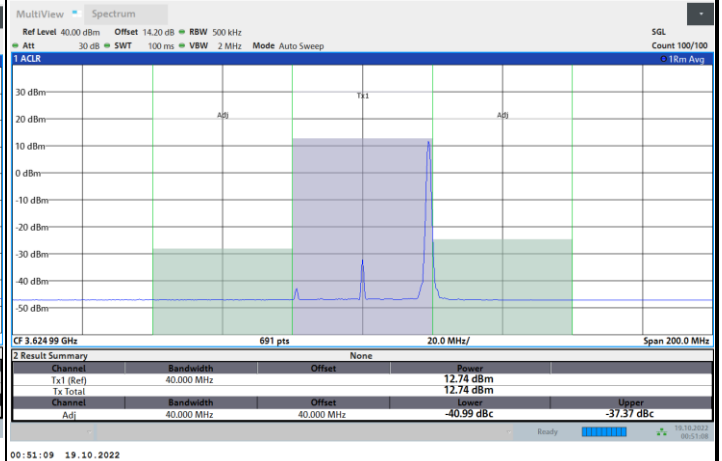

FR1 N77 / 40MHz / CP OFDM / 256QAM

Middle Channel

1RB0

1RBmax