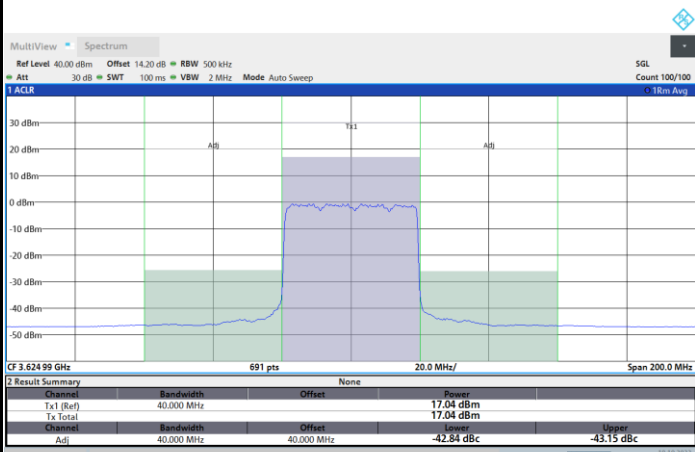

FR1 N77 / 40MHz / CP OFDM / QPSK

Middle Channel

1RB0

1RBmax

Full RB