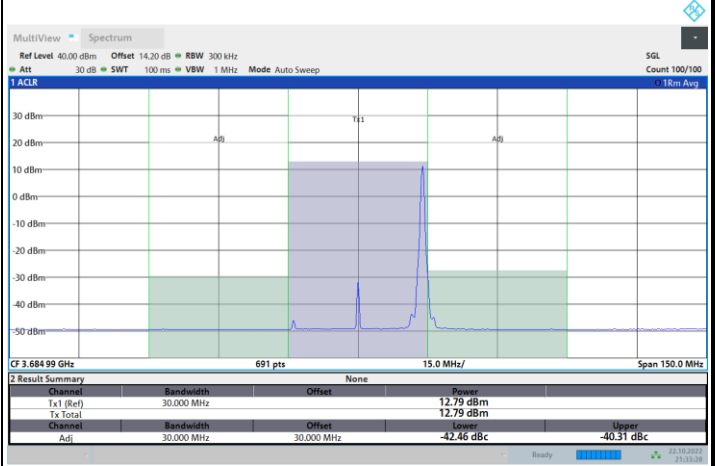

Middle Channel

1RB0

1RBmax

Full RB

FR1 N77 / 30MHz / CP OFDM / 256QAM

Highest Channel

1RB0

1RBmax