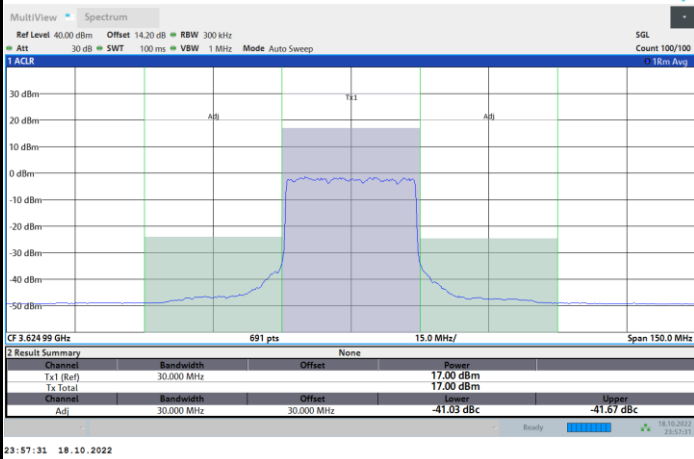

Full RB

FR1 N77 / 30MHz / CP OFDM / 16QAM

Middle Channel

1RB0

1RBmax

Full RB

FR1 N77 / 30MHz / CP OFDM / 16QAM

Highest Channel