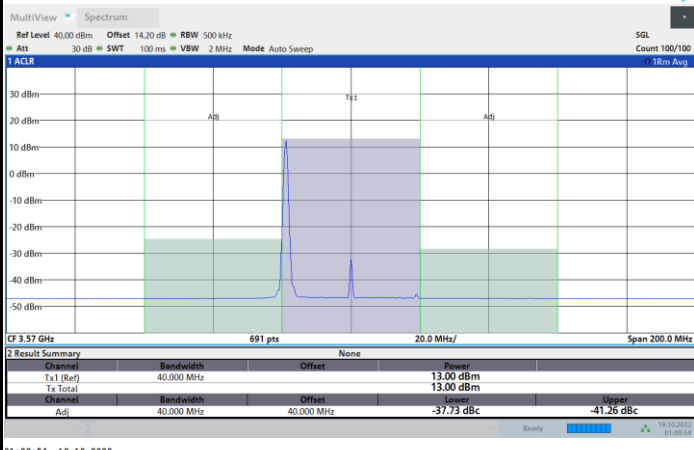

Full RB

FR1 N77 / 40MHz / CP OFDM / 256QAM

Lowest Channel

1RB0

1RBmax

Full RB

FR1 N77 / 40MHz / CP OFDM / 256QAM

Middle Channel