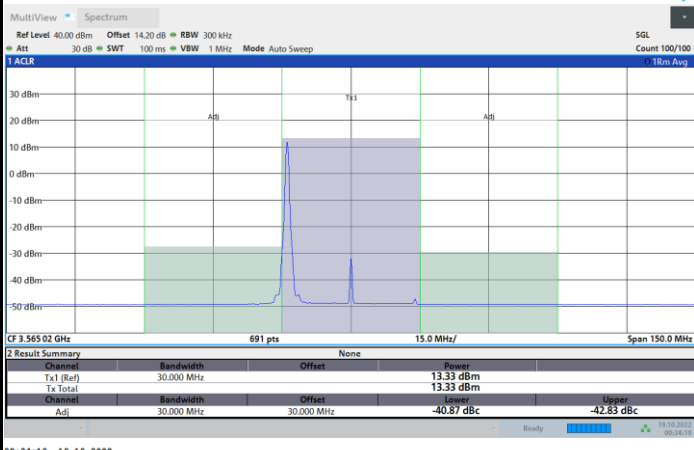

1RBmax

Full RB

FR1 N77 / 30MHz / CP OFDM / 256QAM

Lowest Channel

1RB0

1RBmax

Full RB

FR1 N77 / 30MHz / CP OFDM / 256QAM