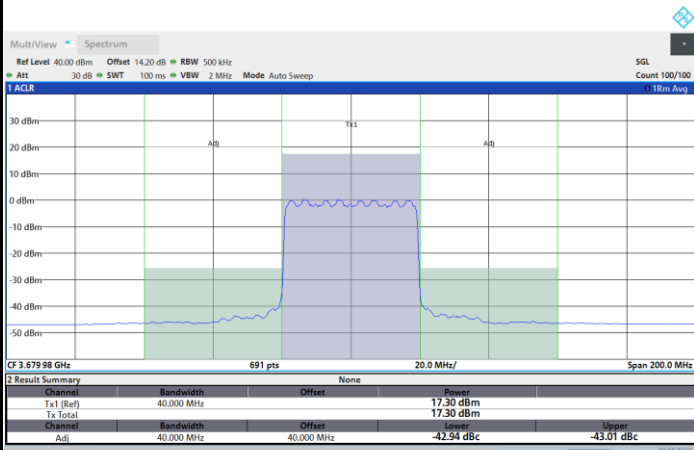

1RB0

1RBmax

Full RB

FR1 N77 / 40MHz / CP OFDM / QPSK

Highest Channel

1RB0

1RBmax

Full RB