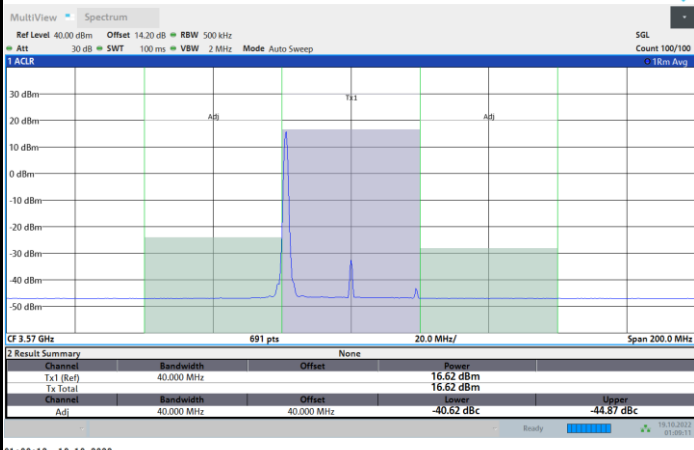

1RBmax

Full RB

FR1 N77 / 40MHz / CP OFDM / 64QAM

Lowest Channel

1RB0

1RBmax

Full RB

FR1 N77 / 40MHz / CP OFDM / 64QAM