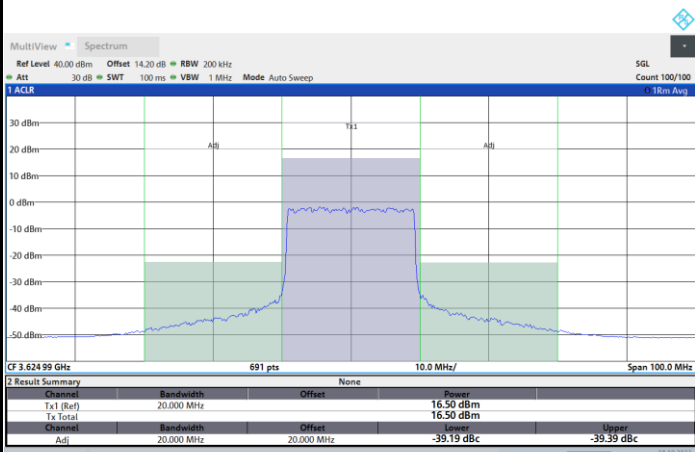

FR1 N77 / 20MHz / CP OFDM / 64QAM

Middle Channel

1RB0

1RBmax

Full RB