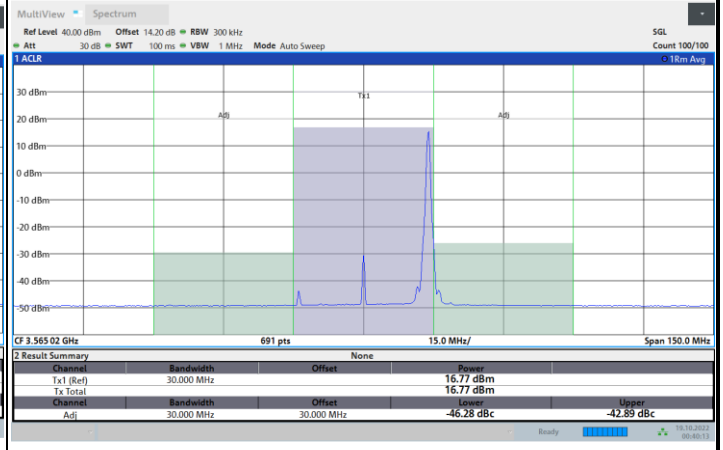

1RB0

1RBmax

Full RB

FR1 N77 / 30MHz / CP OFDM / 64QAM

Lowest Channel

1RB0

1RBmax

Full RB