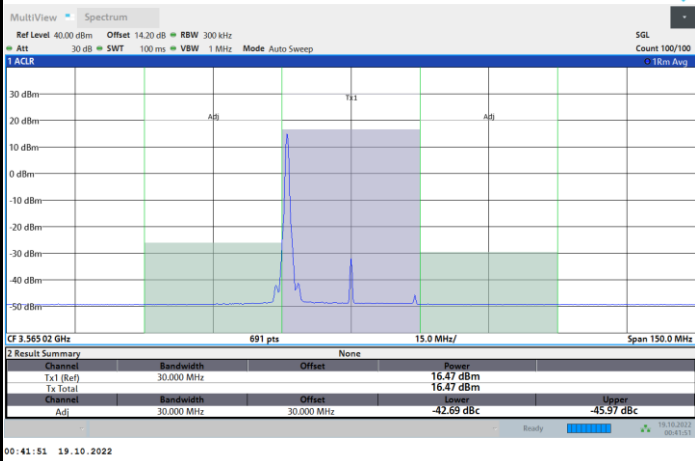

FR1 N77 / 30MHz / CP OFDM / QPSK

Lowest Channel

1RB0

1RBmax