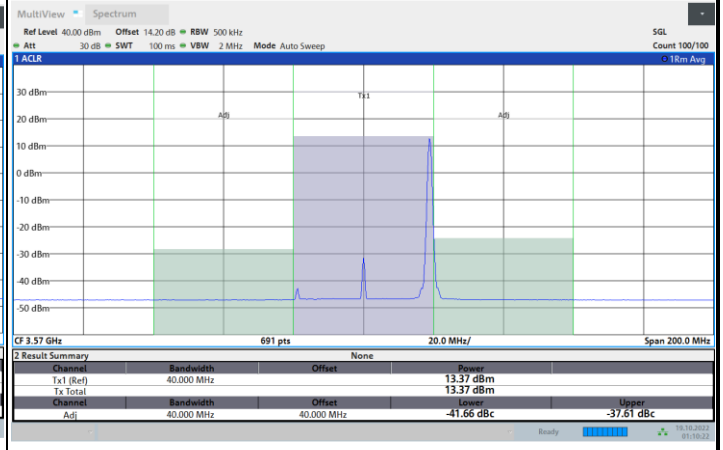

Full RB

FR1 N77 / 40MHz / CP OFDM / 256QAM

Lowest Channel

1RB0

1RBmax

Full RB

FR1 N77 / 40MHz / CP OFDM / 256QAM

Middle Channel