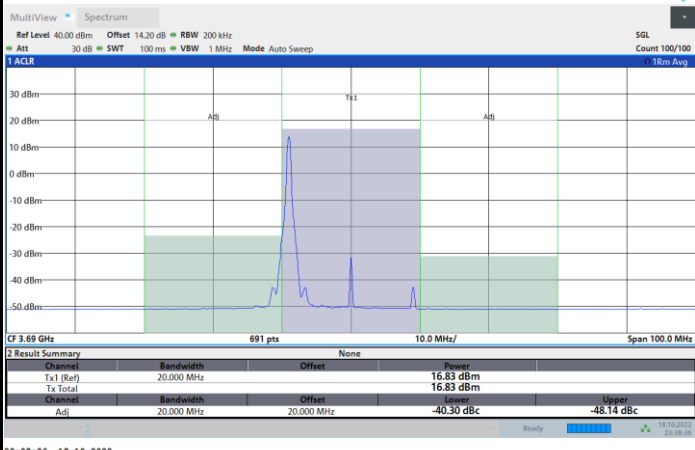

Full RB

FR1 N77 / 20MHz / CP OFDM / 64QAM

Highest Channel

1RB0

1RBmax

Full RB

FR1 N77 / 20MHz / CP OFDM / 256QAM

Lowest Channel