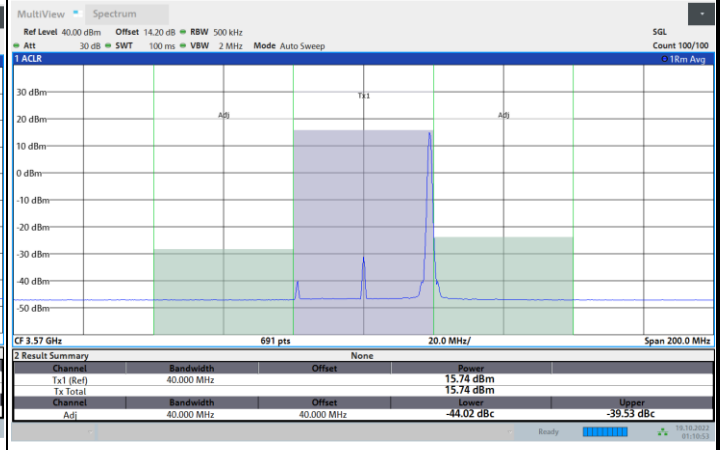

1RBmax

Full RB

FR1 N77 / 40MHz / CP OFDM / 64QAM

Lowest Channel

1RB0

1RBmax

Full RB

FR1 N77 / 40MHz / CP OFDM / 64QAM