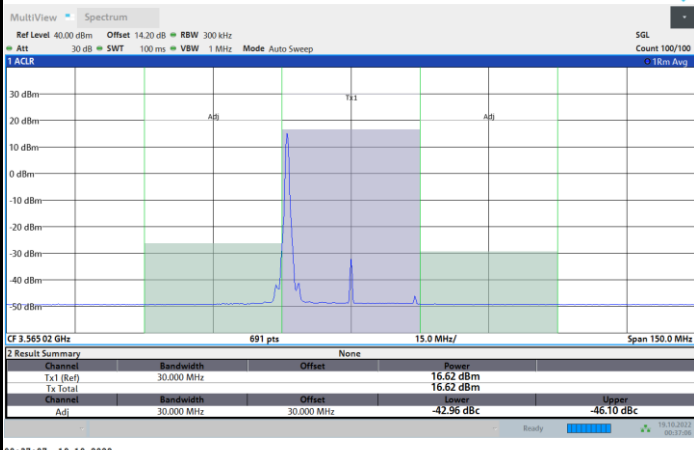

Highest Channel

1RB0

1RBmax

Full RB

FR1 N77 / 30MHz / CP OFDM / 16QAM

Lowest Channel

1RB0

1RBmax