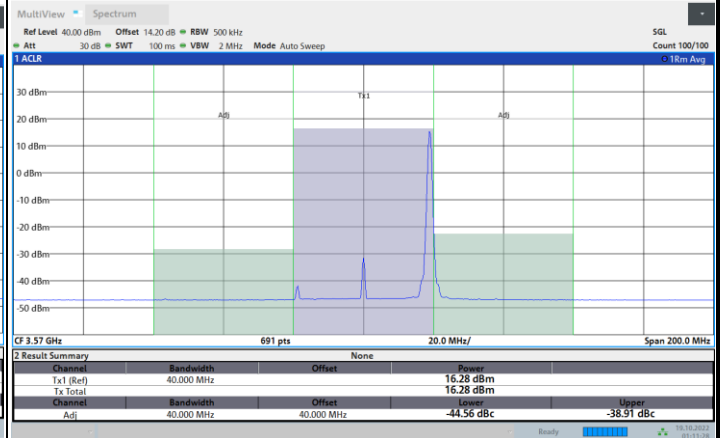

FR1 N77 / 40MHz / CP OFDM / 16QAM

Lowest Channel

1RB0

1RBmax