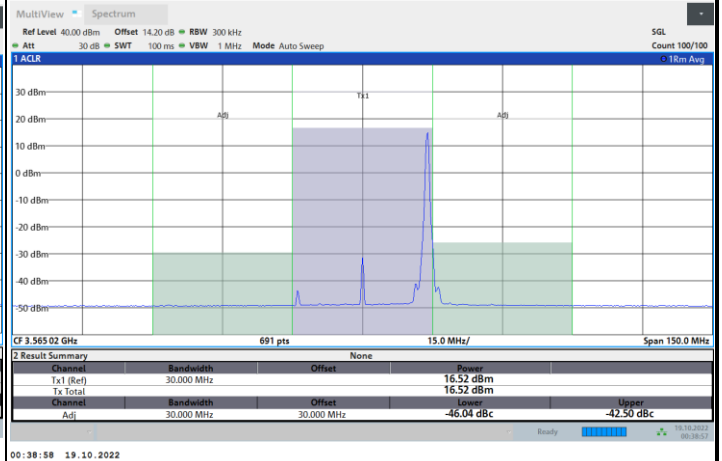

FR1 N77 / 30MHz / CP OFDM / QPSK

Lowest Channel

1RB0

1RBmax