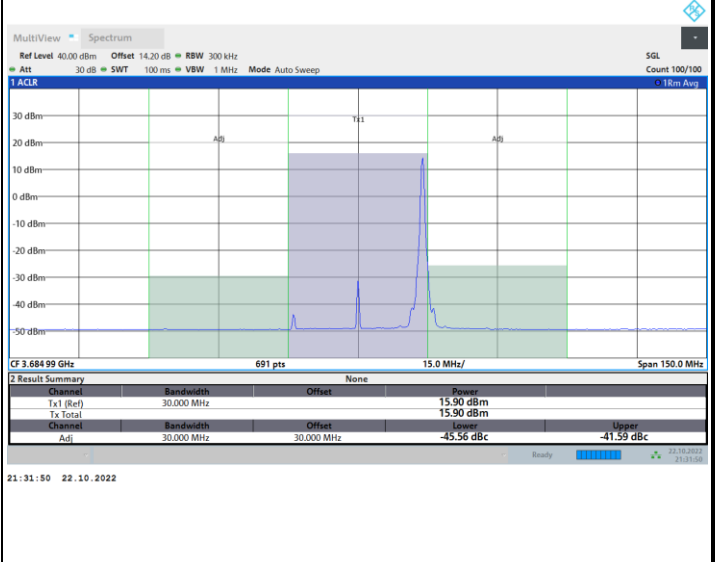

FR1 N77 / 30MHz / CP OFDM / 16QAM

Highest Channel

1RB0

1RBmax