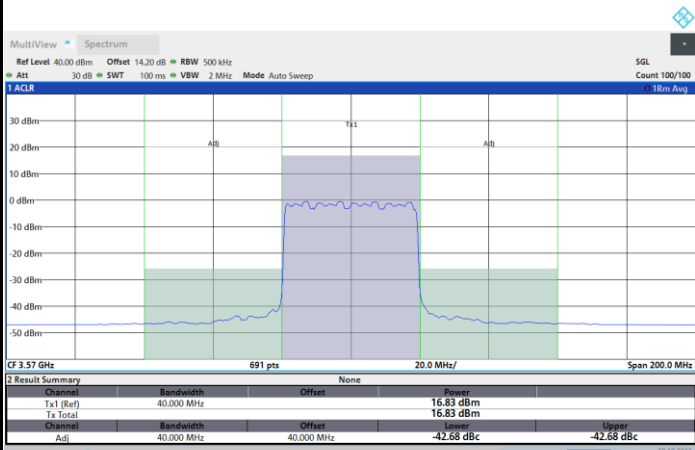

Full RB

FR1 N77 / 40MHz / CP OFDM / QPSK

Lowest Channel

1RB0

1RBmax

Full RB

FR1 N77 / 40MHz / CP OFDM / QPSK

Middle Channel