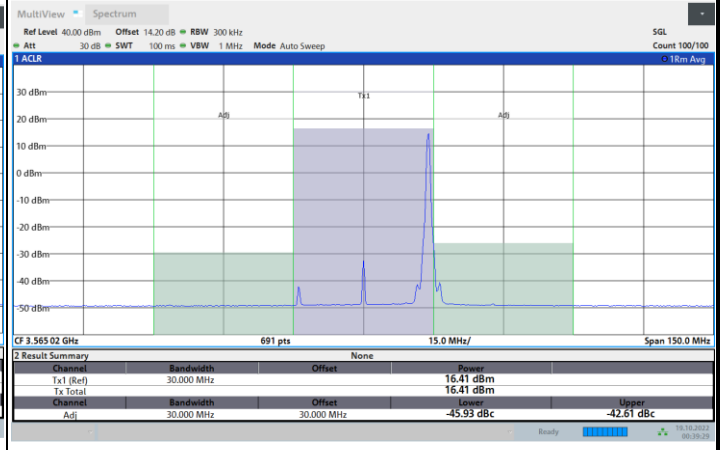

Highest Channel

1RB0

1RBmax

Full RB

FR1 N77 / 30MHz / CP OFDM / 16QAM

Lowest Channel

1RB0

1RBmax