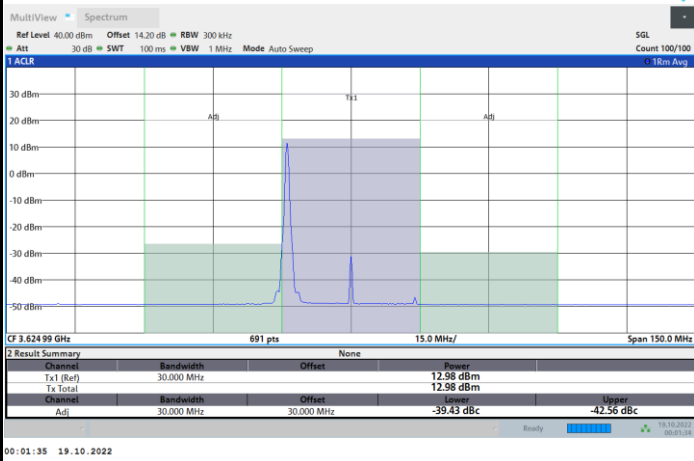

FR1 N77 / 30MHz / CP OFDM / 256QAM

Middle Channel

1RB0

1RBmax