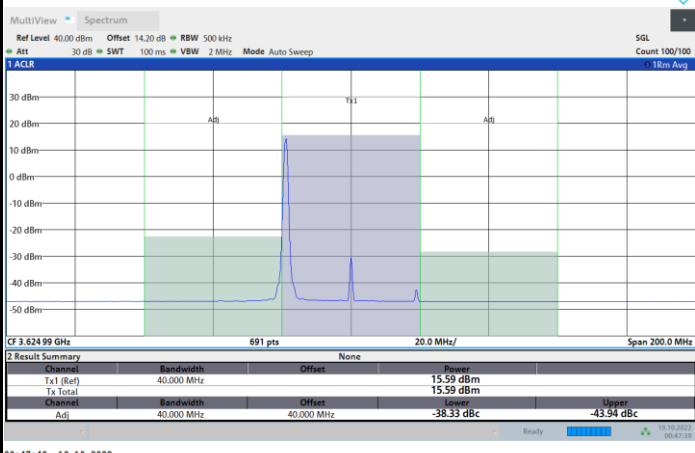

FR1 N77 / 40MHz / CP OFDM / QPSK

Middle Channel

1RB0

1RBmax