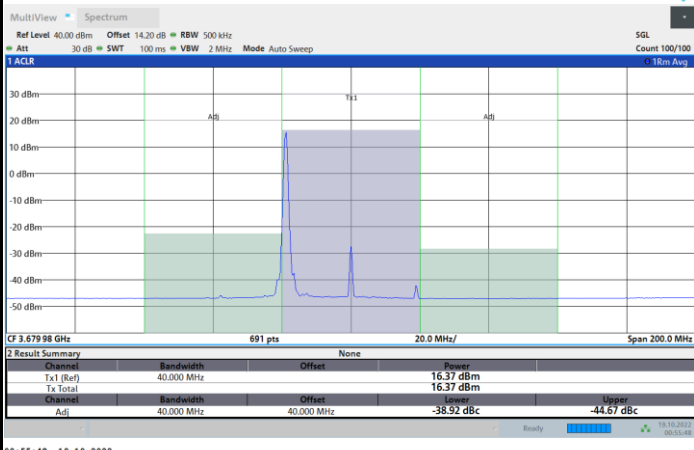

1RB0

1RBmax

Full RB

FR1 N77 / 40MHz / CP OFDM / QPSK

Highest Channel

1RB0

1RBmax

Full RB