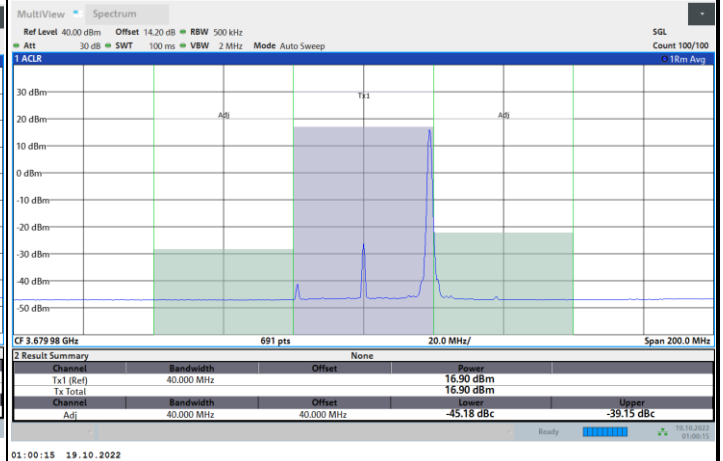

FR1 N77 / 40MHz / CP OFDM / 16QAM

Highest Channel

1RB0

1RBmax