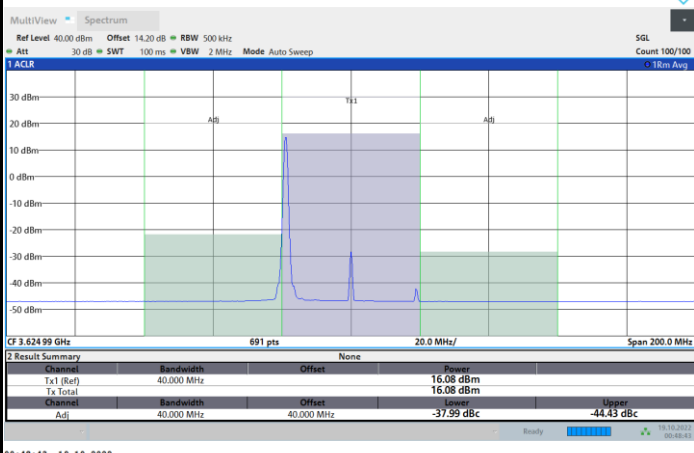

FR1 N77 / 40MHz / CP OFDM / 64QAM

Middle Channel

1RB0

1RBmax