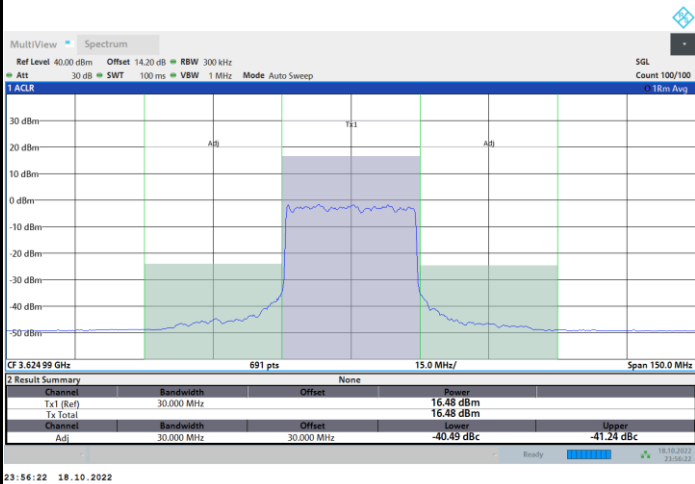

FR1 N77 / 30MHz / CP OFDM / 64QAM

Middle Channel

1RB0

1RBmax

Full RB

FR1 N77 / 30MHz / CP OFDM / 64QAM

Highest Channel

1RB0