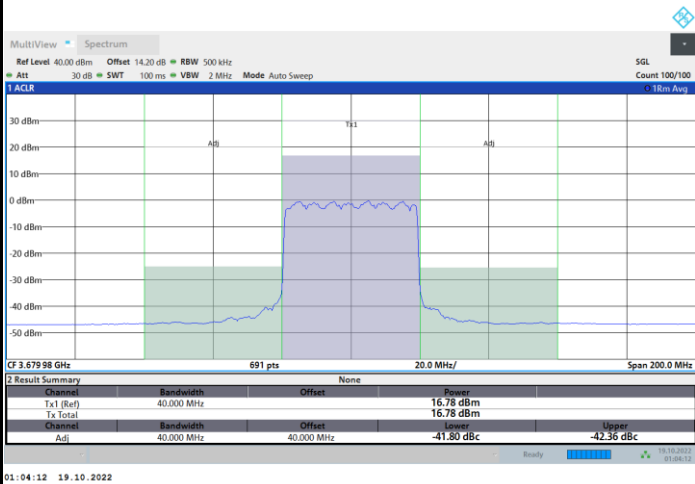

FR1 N77 / 40MHz / CP OFDM / 64QAM

Highest Channel

1RB0

1RBmax

Full RB