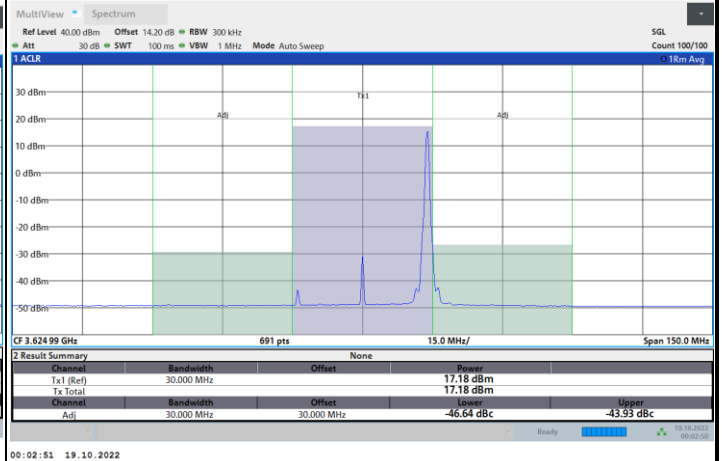

FR1 N77 / 30MHz / CP OFDM / 64QAM

Middle Channel

1RB0

1RBmax