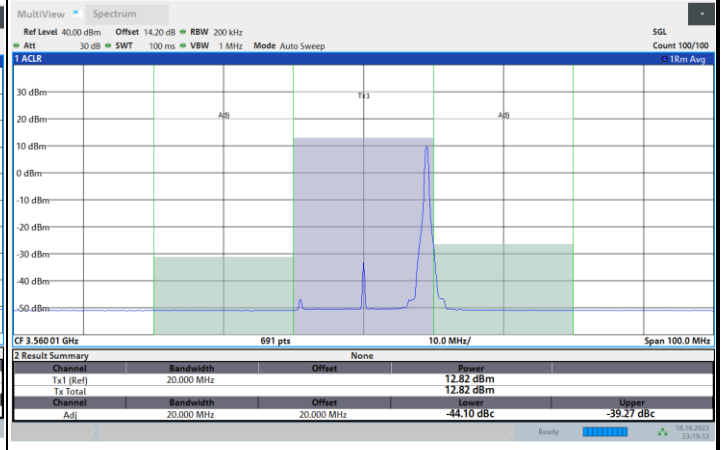

FR1 N77 / 20MHz / CP OFDM / 256QAM

Lowest Channel

1RB0

1RBmax