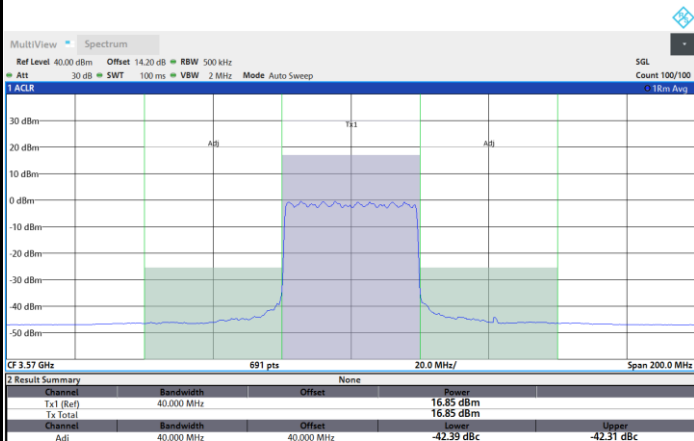

FR1 N77 / 40MHz / CP OFDM / 16QAM

Lowest Channel

1RB0

1RBmax

01:08:27 19.10.2022

01:11:29 19.10.2022

Full RB

01:06:38 19.10.2022