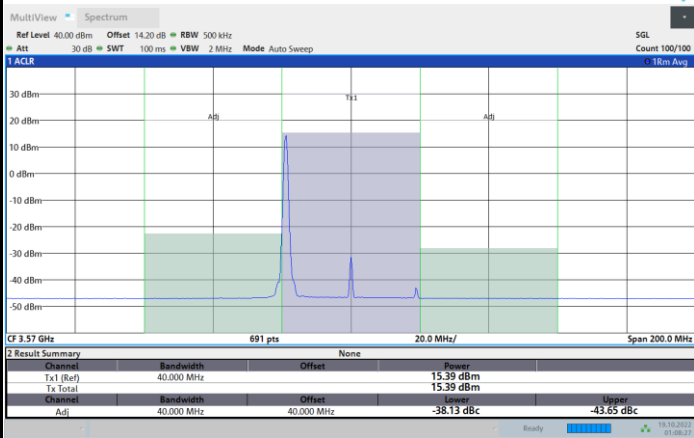

FR1 N77 / 40MHz / CP OFDM / 16QAM

Lowest Channel

1RB0

1RBmax