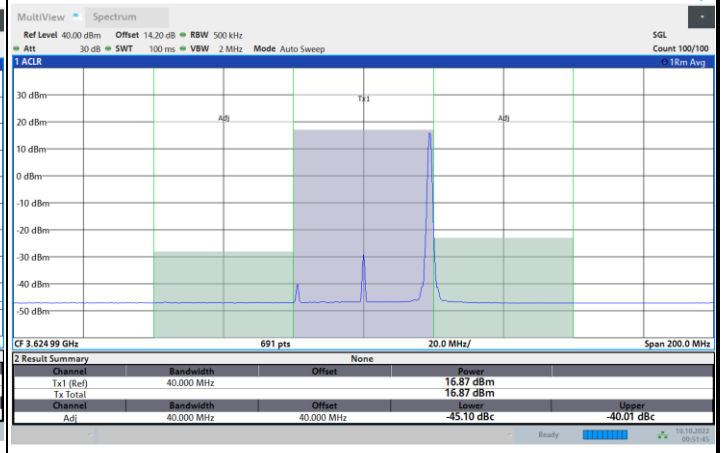

FR1 N77 / 40MHz / CP OFDM / 64QAM

Middle Channel

1RB0

1RBmax