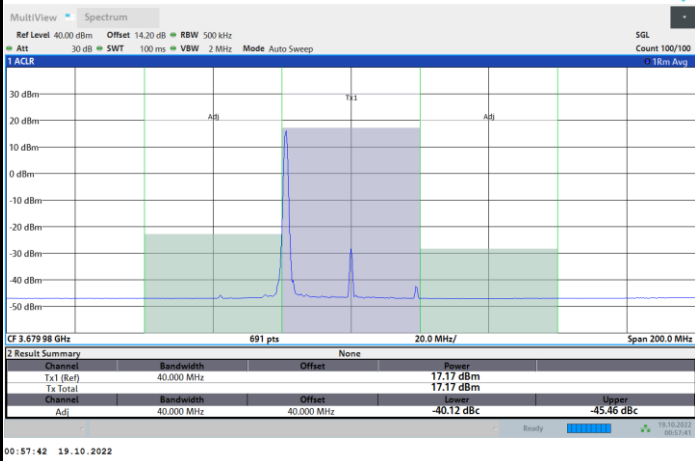

Middle Channel

1RB0

1RBmax

Full RB

FR1 N77 / 40MHz / CP OFDM / 64QAM

Highest Channel

1RB0

1RBmax