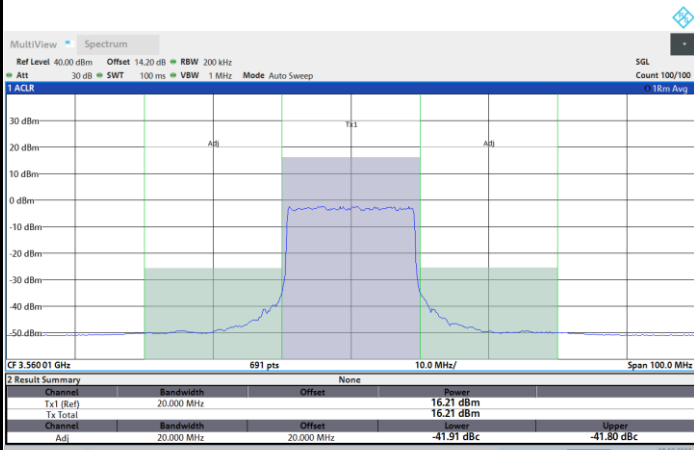

FR1 N77 / 20MHz / CP OFDM / 64QAM

Lowest Channel

1RB0

1RBmax

Full RB