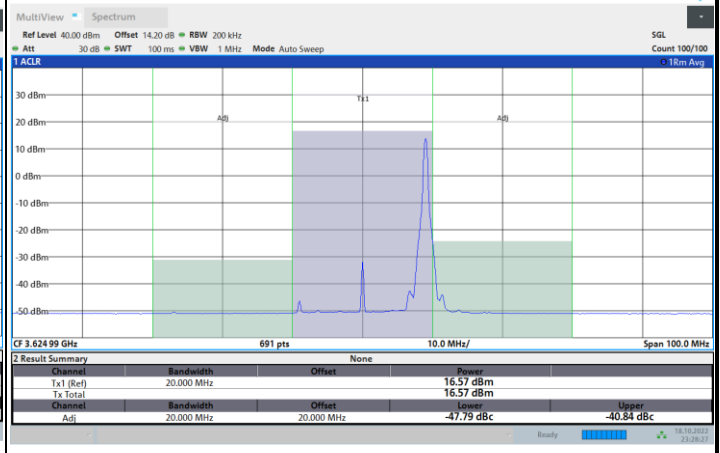

Lowest Channel

1RB0

1RBmax

Full RB

FR1 N77 / 20MHz / CP OFDM / 64QAM

Middle Channel

1RB0

1RBmax