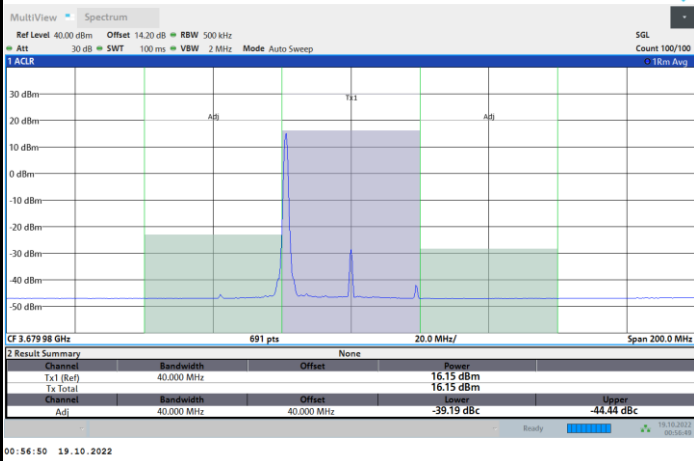

FR1 N77 / 40MHz / CP OFDM / 16QAM

Highest Channel

1RB0

1RBmax