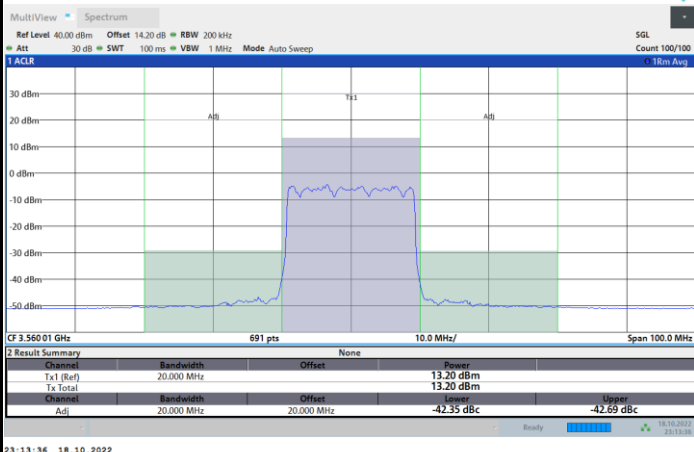

FR1 N77 / 20MHz / CP OFDM / 256QAM

Lowest Channel

1RB0

1RBmax

Full RB