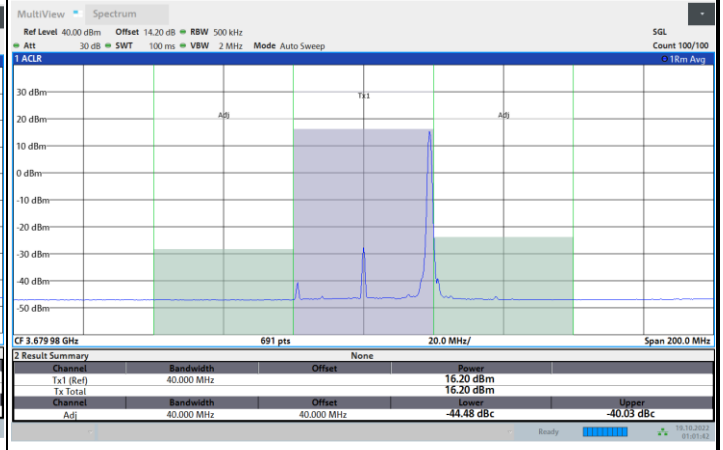

1RB0

1RBmax

Full RB

FR1 N77 / 40MHz / CP OFDM / QPSK

Highest Channel

1RB0

1RBmax

Full RB