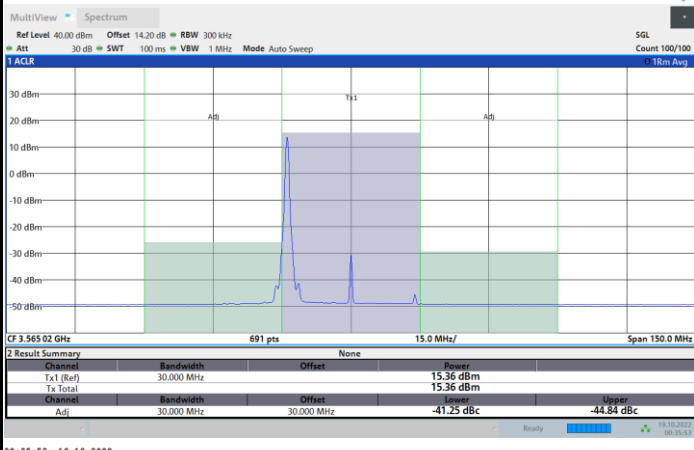

1RB0

1RBmax

Full RB

FR1 N77 / 30MHz / CP OFDM / 64QAM

Lowest Channel

1RB0

1RBmax

Full RB