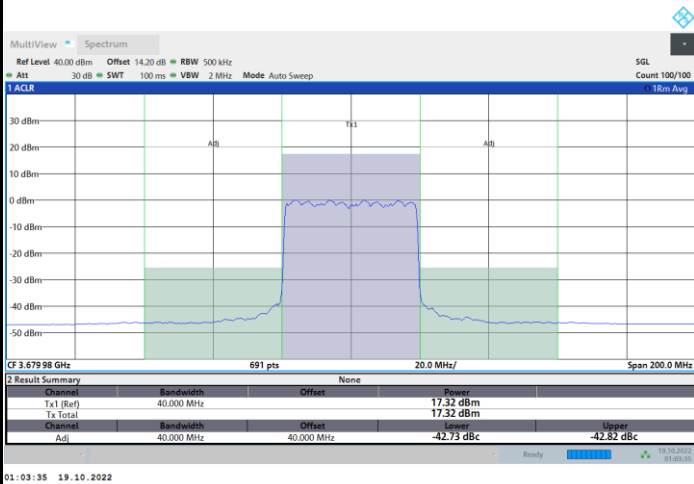

FR1 N77 / 40MHz / CP OFDM / 16QAM

Highest Channel

1RB0

1RBmax

Full RB