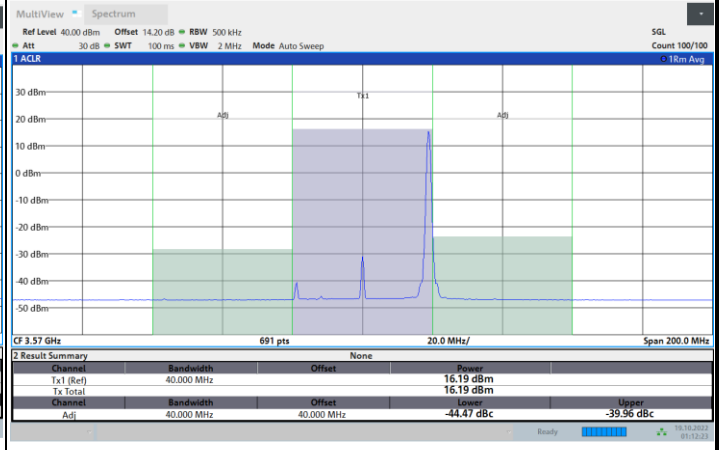

Full RB

FR1 N77 / 40MHz / CP OFDM / QPSK

Lowest Channel

1RB0

1RBmax

Full RB

FR1 N77 / 40MHz / CP OFDM / QPSK

Middle Channel