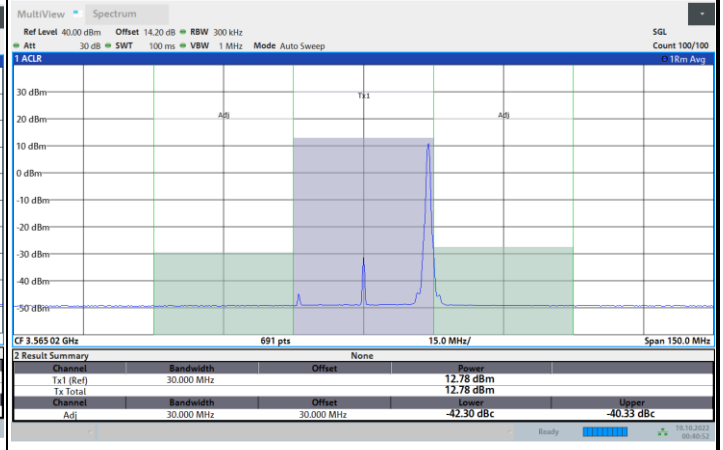

1RBmax

Full RB

FR1 N77 / 30MHz / CP OFDM / 256QAM

Lowest Channel

1RB0

1RBmax

Full RB

FR1 N77 / 30MHz / CP OFDM / 256QAM