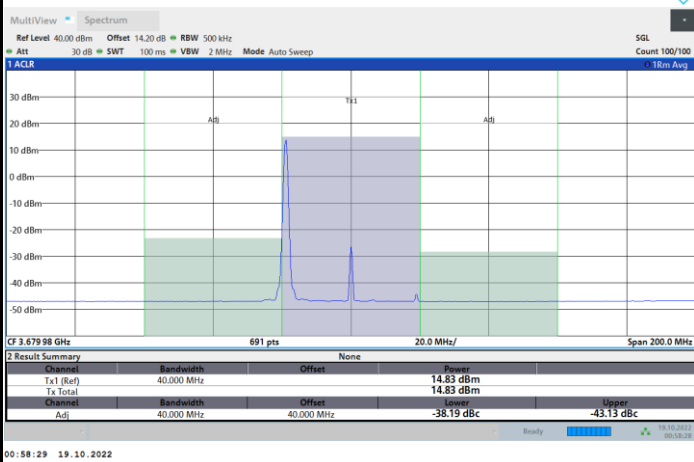

1RB0

1RBmax

Full RB

FR1 N77 / 40MHz / CP OFDM / 256QAM

Highest Channel

1RB0

1RBmax

Full RB