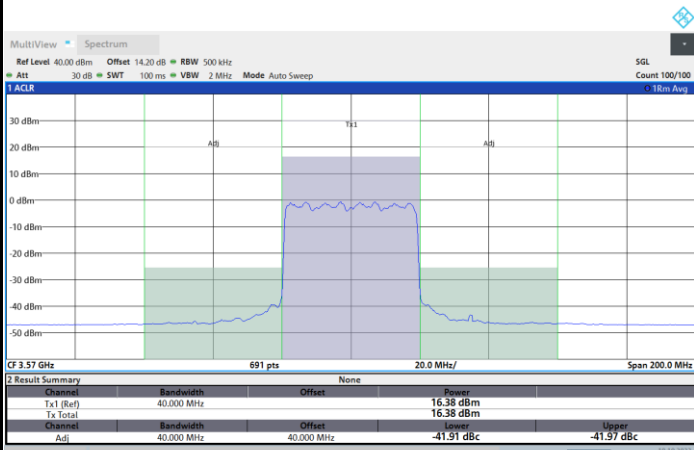

1RBmax

Full RB

FR1 N77 / 40MHz / CP OFDM / 64QAM

Lowest Channel

1RB0

1RBmax

Full RB

FR1 N77 / 40MHz / CP OFDM / 64QAM