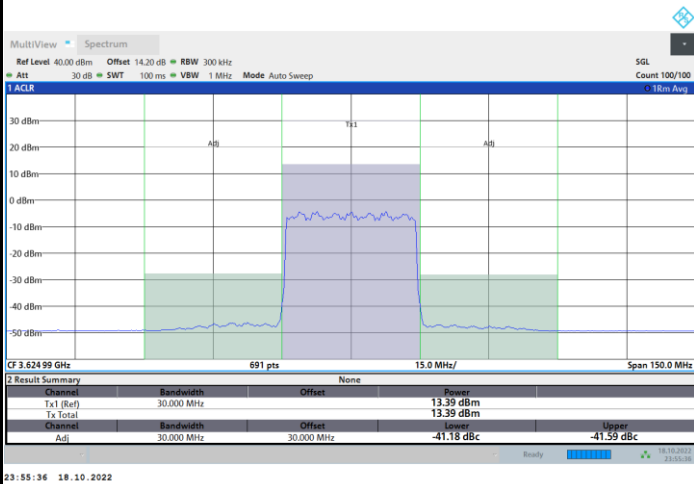

FR1 N77 / 30MHz / CP OFDM / 256QAM

Middle Channel

1RB0

1RBmax

Full RB