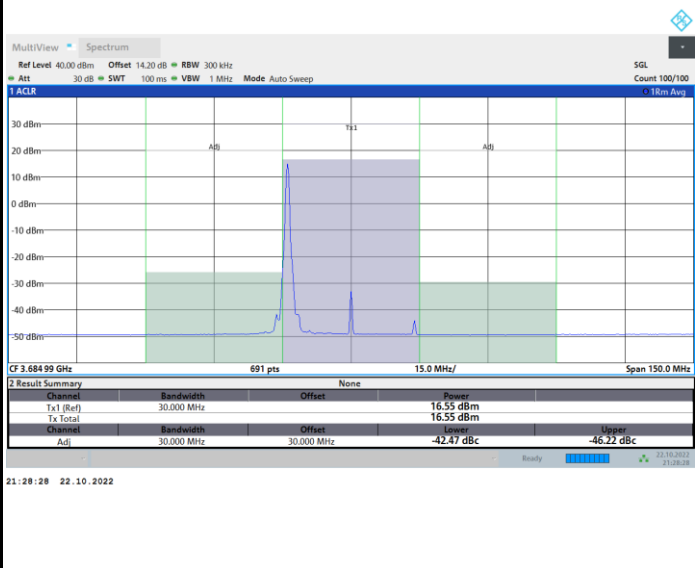

FR1 N77 / 30MHz / CP OFDM / 64QAM

Highest Channel

1RB0

1RBmax