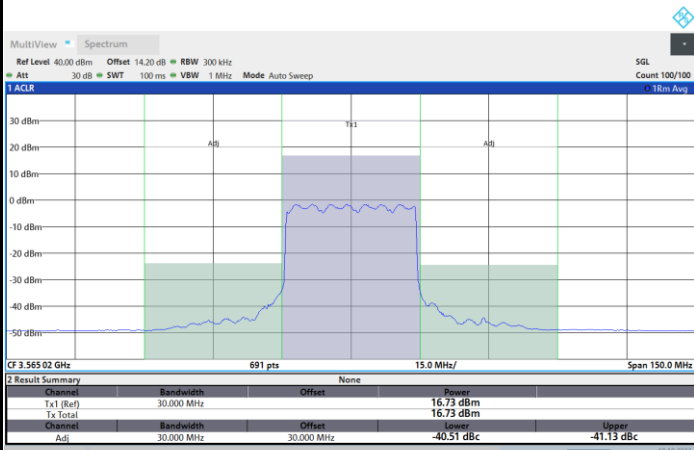

FR1 N77 / 30MHz / CP OFDM / 16QAM

Lowest Channel

1RB0

1RBmax

Full RB