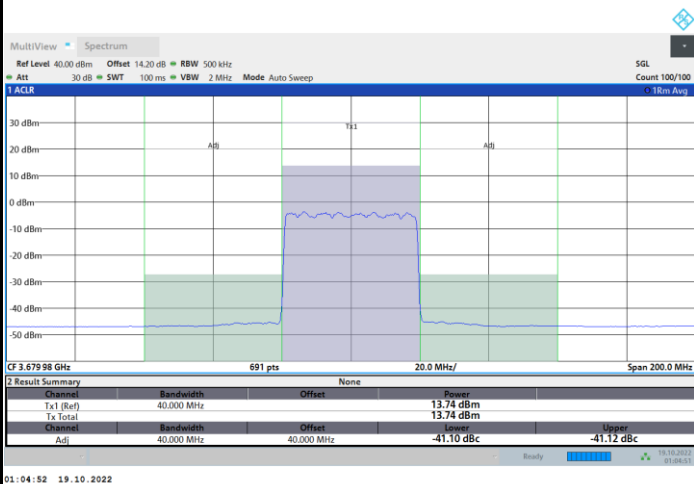

1RB0

1RBmax

Full RB

FR1 N77 / 40MHz / CP OFDM / 256QAM

Highest Channel

1RB0

1RBmax

Full RB