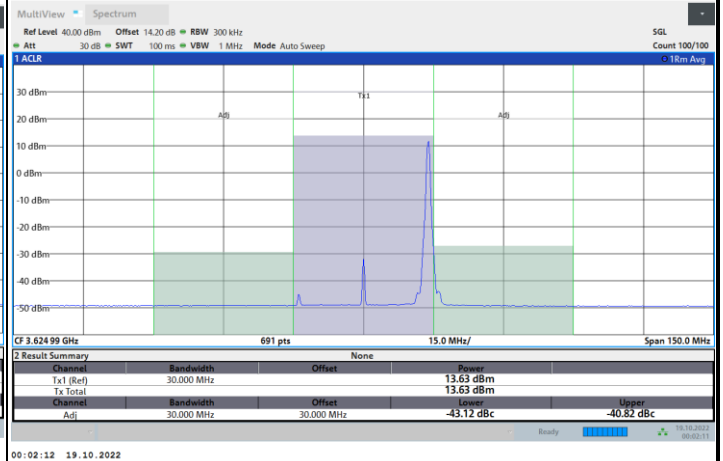

FR1 N77 / 30MHz / CP OFDM / 256QAM

Middle Channel

1RB0

1RBmax