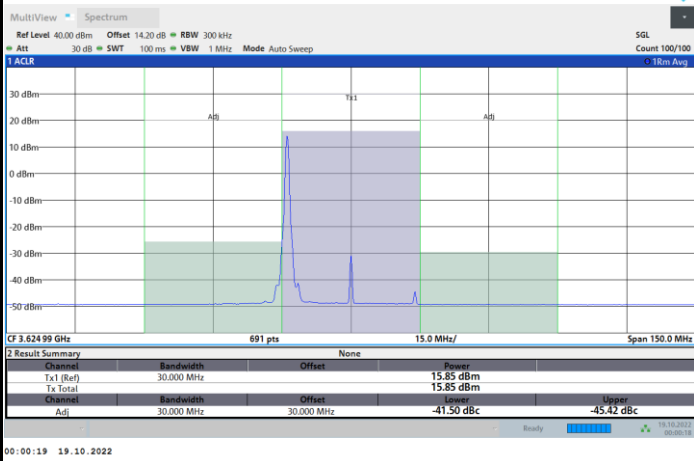

Full RB

FR1 N77 / 30MHz / CP OFDM / 16QAM

Middle Channel

1RB0

1RBmax

Full RB

FR1 N77 / 30MHz / CP OFDM / 16QAM

Highest Channel