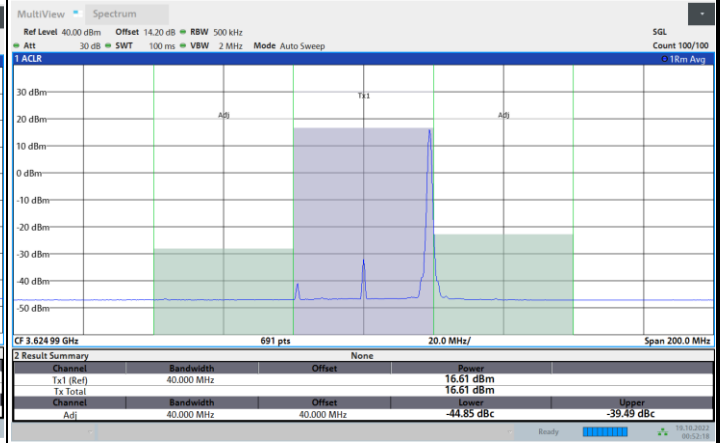

FR1 N77 / 40MHz / CP OFDM / 16QAM

Middle Channel

1RB0

1RBmax