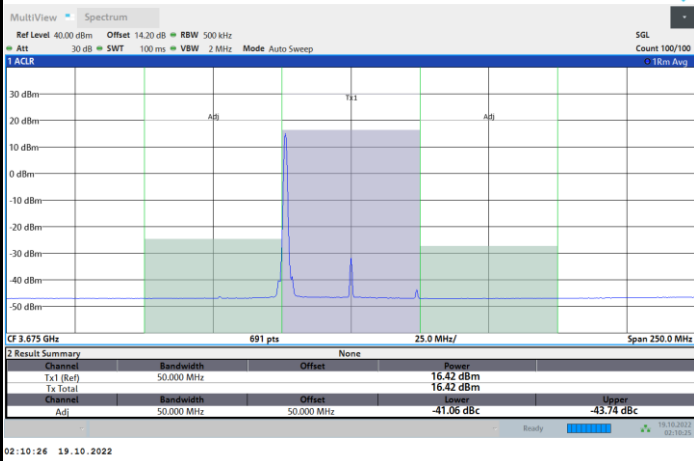

1RBmax

Full RB

FR1 N77 / 50MHz / CP OFDM / QPSK

Highest Channel

1RB0

1RBmax

Full RB