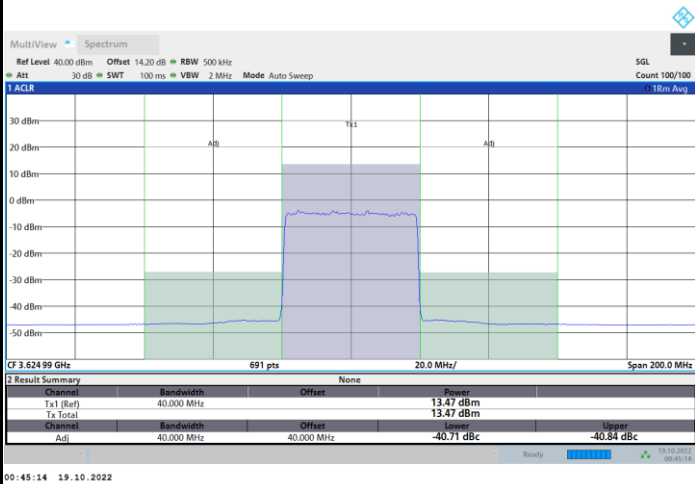

FR1 N77 / 40MHz / CP OFDM / 256QAM

Middle Channel

1RB0

1RBmax

Full RB