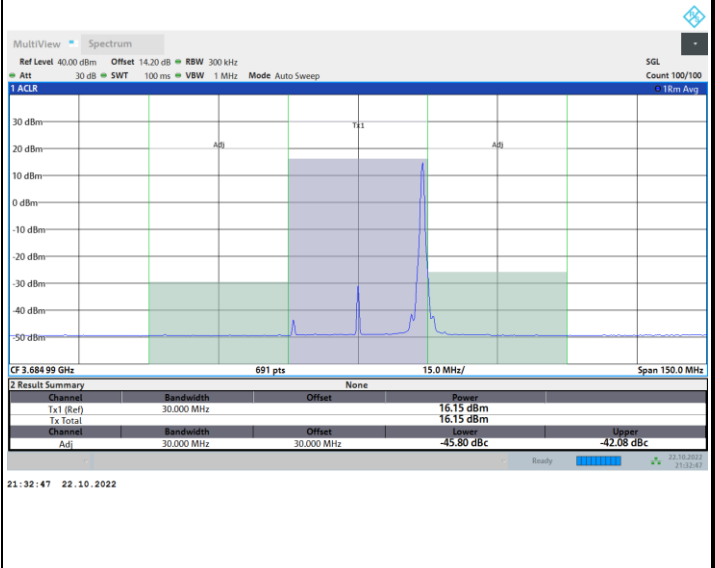

FR1 N77 / 30MHz / CP OFDM / 64QAM

Highest Channel

1RB0

1RBmax