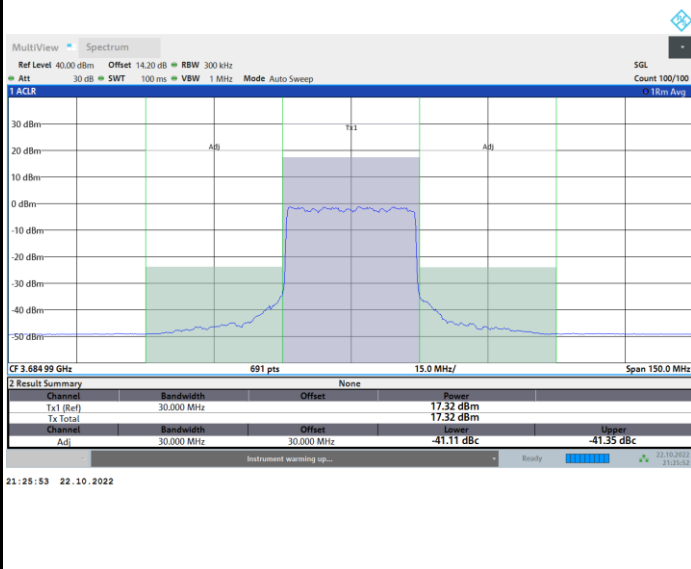

FR1 N77 / 30MHz / CP OFDM / 16QAM

Highest Channel

1RB0

1RBmax

Full RB