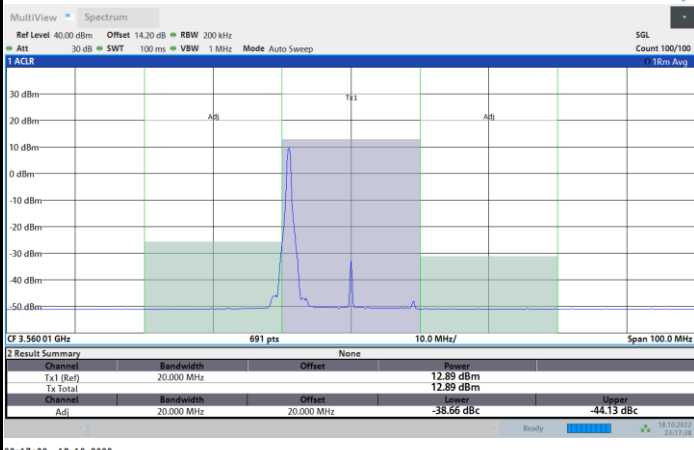

FR1 N77 / 20MHz / CP OFDM / 256QAM

Lowest Channel

1RB0

1RBmax