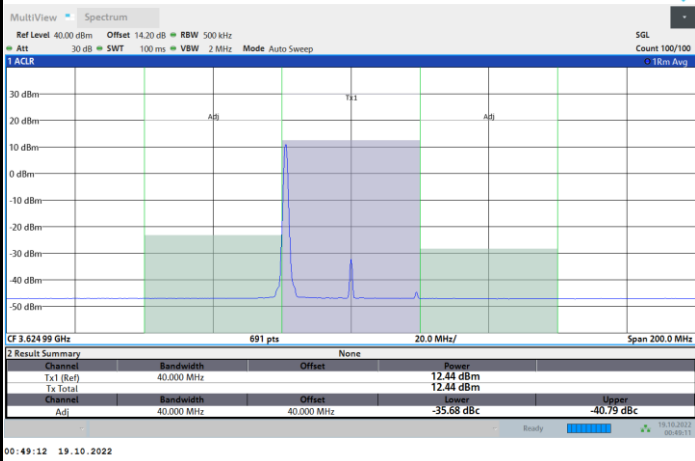

FR1 N77 / 40MHz / CP OFDM / 256QAM

Middle Channel

1RB0

1RBmax